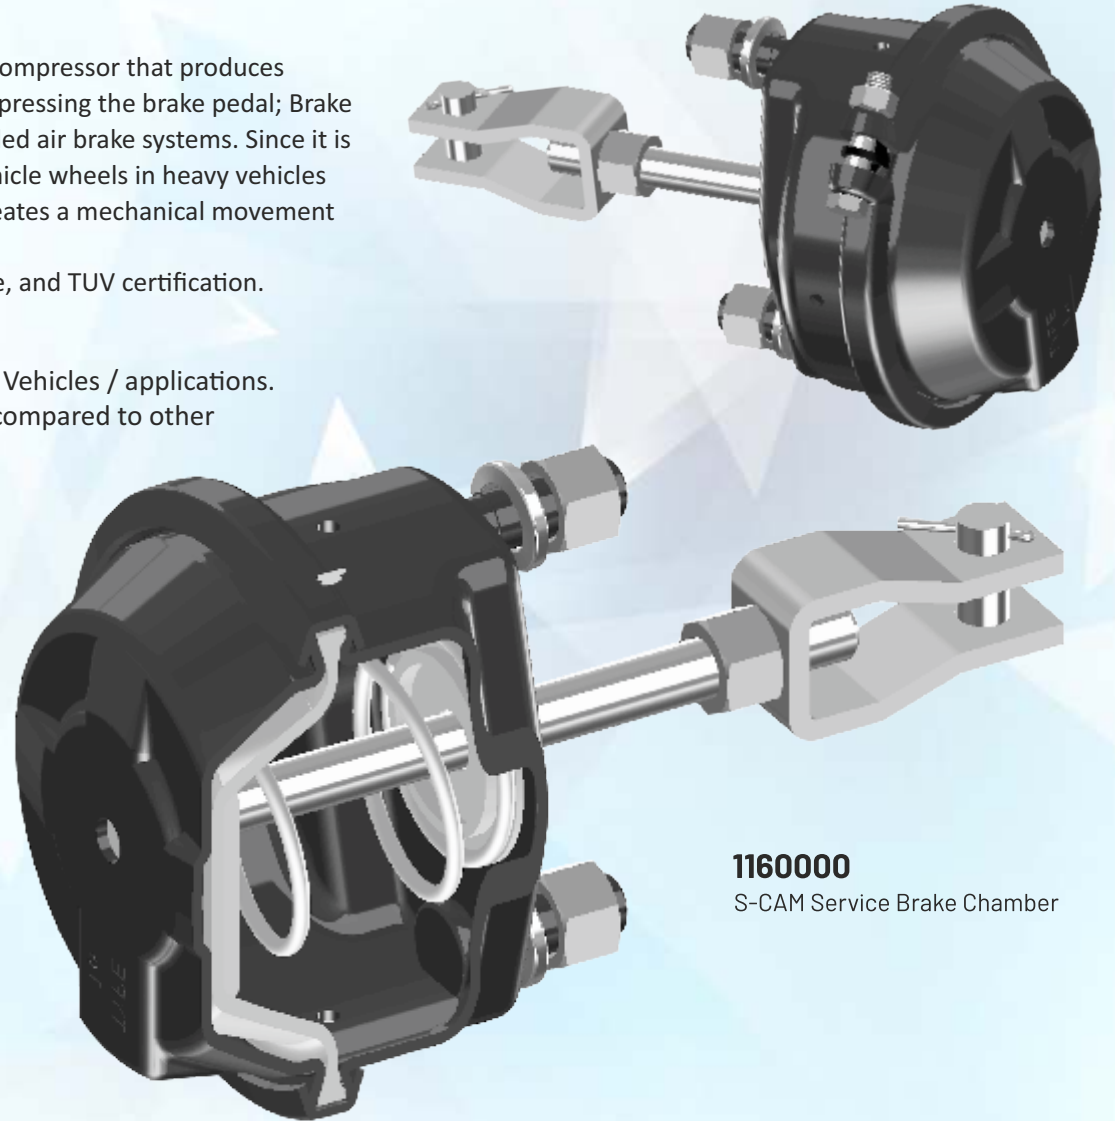

Hobi , offers a new Braking Option with Joint high reliability, affordable, and TUV certification.

About

- The brake chamber has a universal design covering different Oe Vehicles / applications.
- It is reliable and long-lasting. It has higher corrosion resistance compared to other budget brake chambers.
- It is a superior quality that prevents leaks from the air chamber.
- Working temperature tolerance is very wide.

Key Features

- Each chamber has a number of uses reaching 1 million.
- 96 hours corrosion resistance
- Operating temperature -40 ° C .. + 80 ° C
- Maximum working pressure: 10.2 bar

Standard and Quality

Özellik	OE Orjinal	Hobi	Satış Sonrası Piyasa Ortalaması
Kalite	████████████████████	████████████████████	████████████████████
Kullanım Ömrü	████████████████████	████████████████████	████████████████████
Korozyon Direnci (Saat)	████████████████████	████████████████████	████████████████████
Kaçak (cm³ / dk)	████████████████████	████████████████████	████████████████████
Mühendislik ve Test	████████████████████	████████████████████	████████████████████

1160000

S-CAM Service Brake Chamber