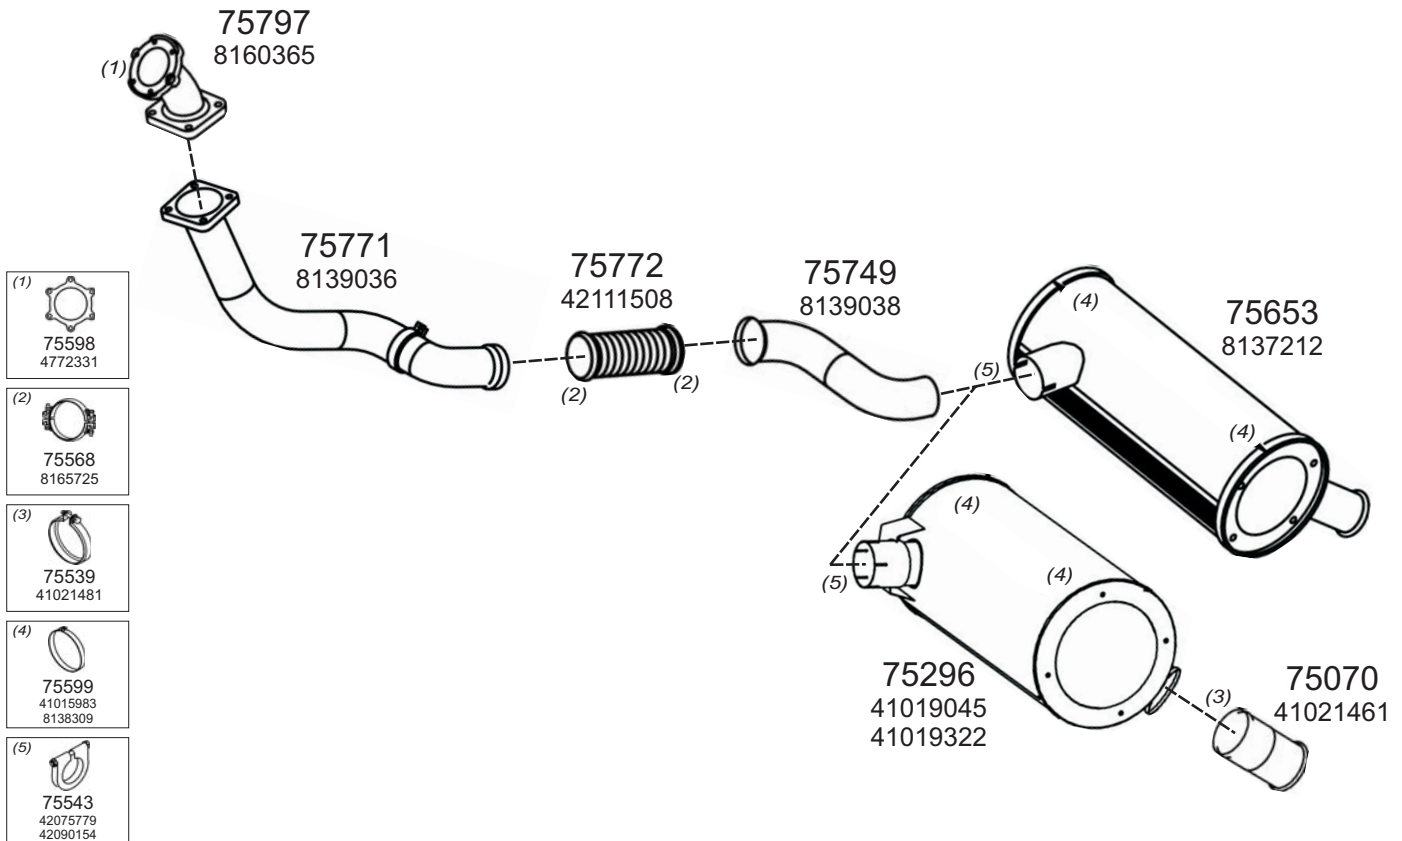

Type / Model IVECO EUROTECH/EUROSTAR LHD HORIZONTAL (EUROTECH) 240E34, 240E38, 400E34 MP, 400E38, 440E34 (EUROSTAR) 240E38

Truck makers part numbers are quoted for reference only.

0308002