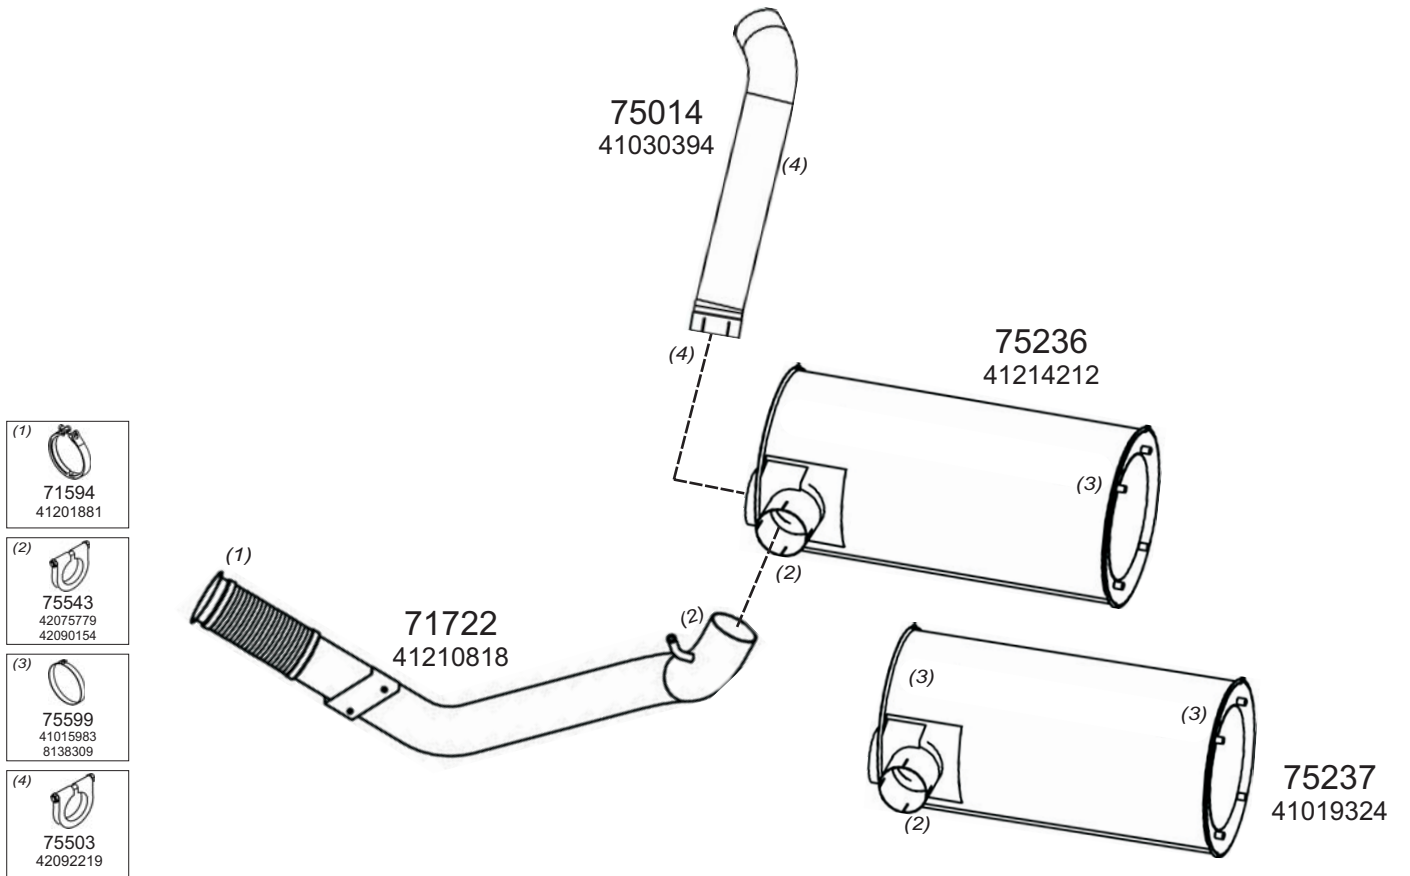

Type / Model IVECO EUROSTAR CURSOR RHD HORIZONTAL Wb3650 440E43. Wb3800 440E39, 440E43, 440E48. Wb3800, 5100 260E39

Truck makers part numbers are quoted for reference only.

0307005