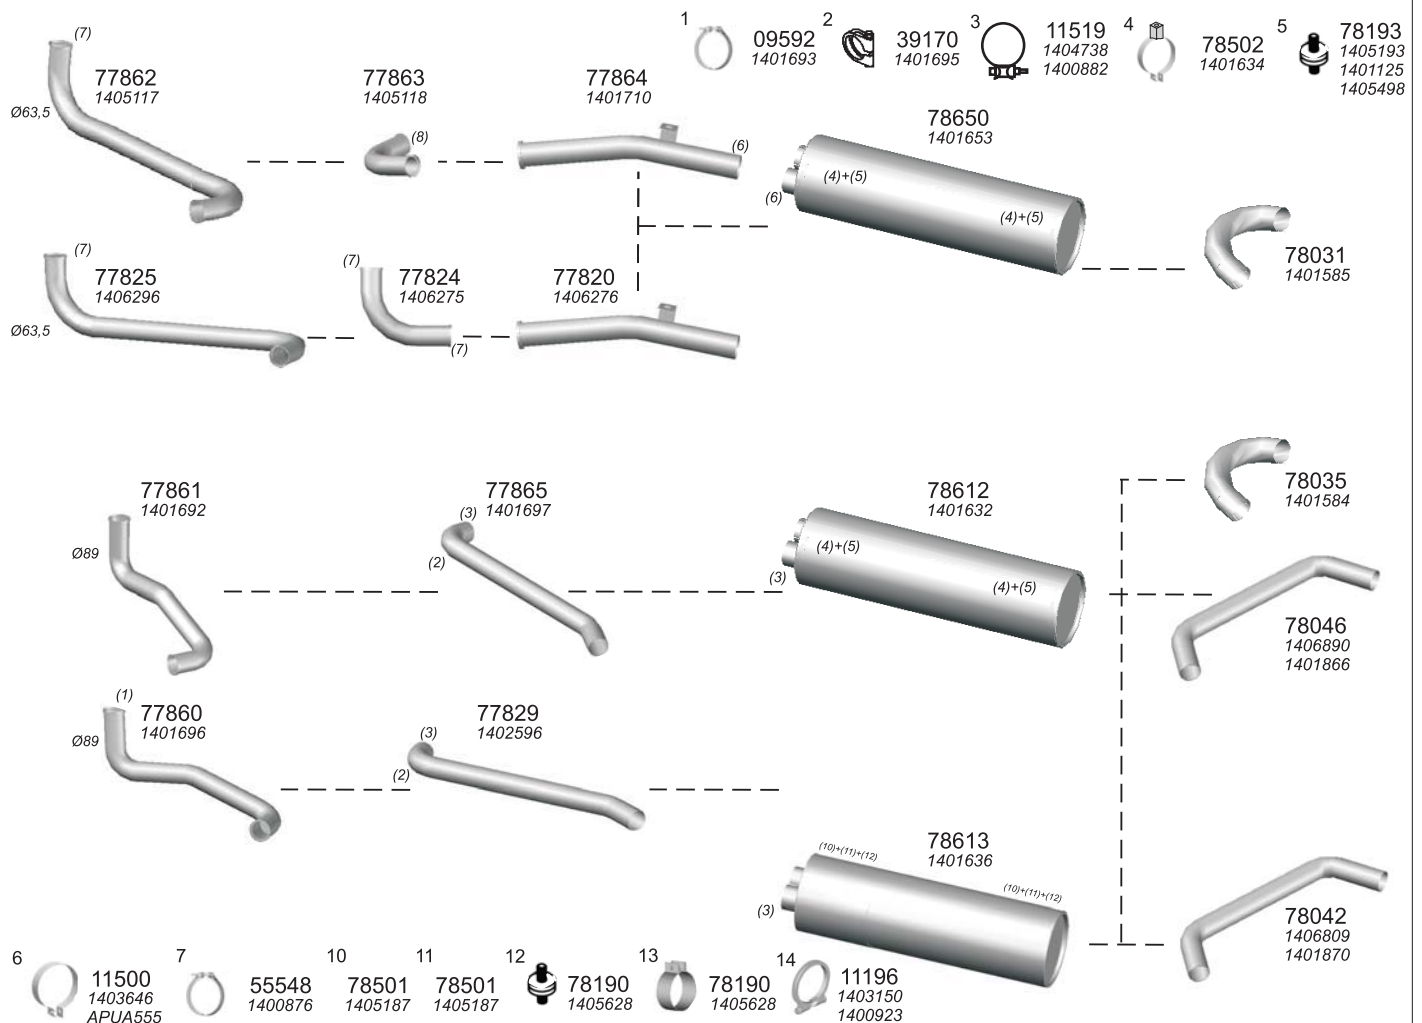

Type / Model Series LF FA55.170,FA55.180,FA55.220,FA55,250

Truck makers part numbers are quoted for referance only.