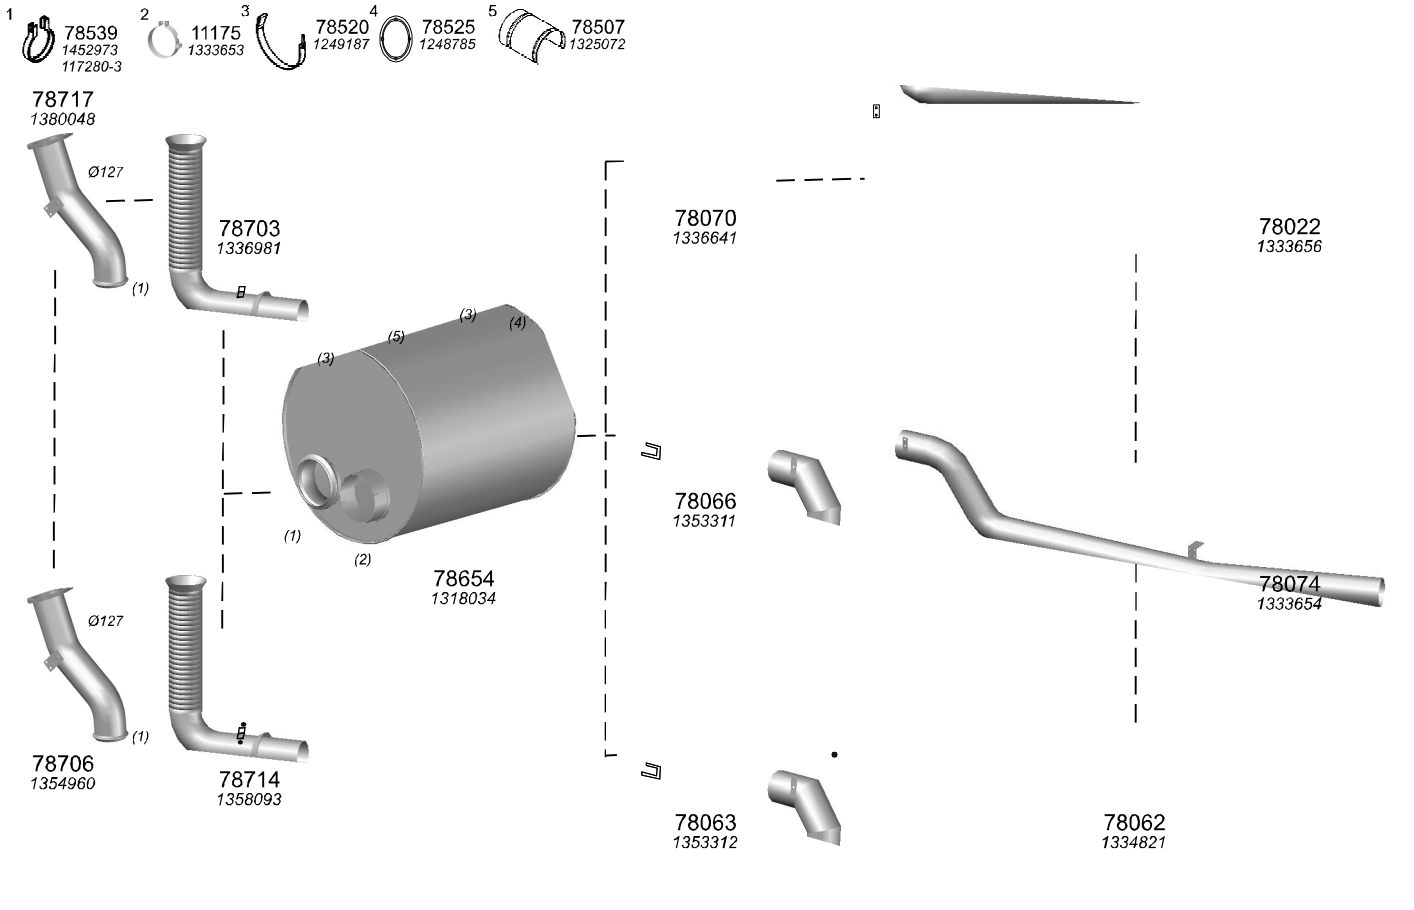

Type / Model Series 75CF FAT75.250,FAT75.290,FAT75.320,FAV75.250,FAV75.290,FAV75.320

Truck makers part numbers are quoted for reference only.