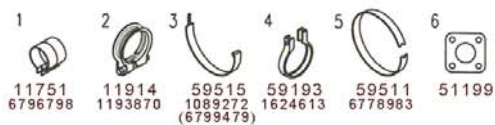

Truck makers part numbers are quoted for reference only.

Type / Model | FL 608 - 611 TD 63 E/ES ENGINE.

Truck makers part numbers are quoted for reference only.

Type / Model FL 612 - 615 TD 61 ENG.

Truck makers part numbers are quoted for reference only.