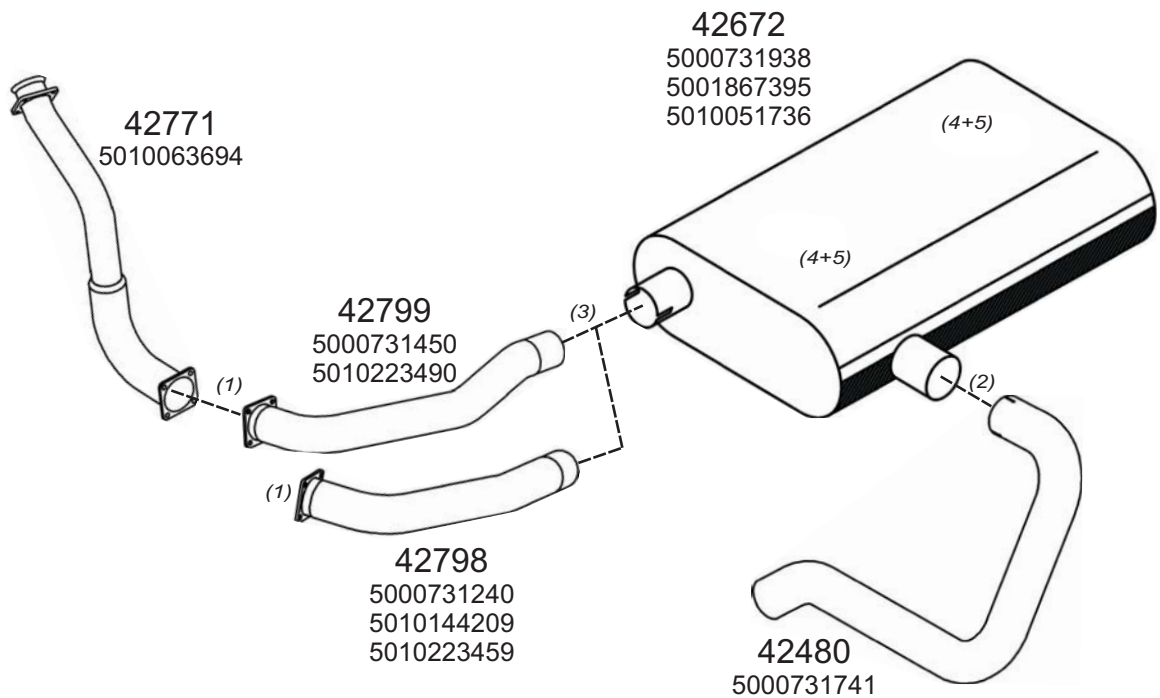

Type / Model RENAULT MANAGER HORIZONTAL RHD G170

- (1)
  42187
  0000704037
- (2)
  11883
  0000798219-5010140898
  5010317399
- (3)
  11895
  5000472319-5010317140
  5010317148
- (4)
  42570
  5000719605
- (5) X4
  42574
  5000750518