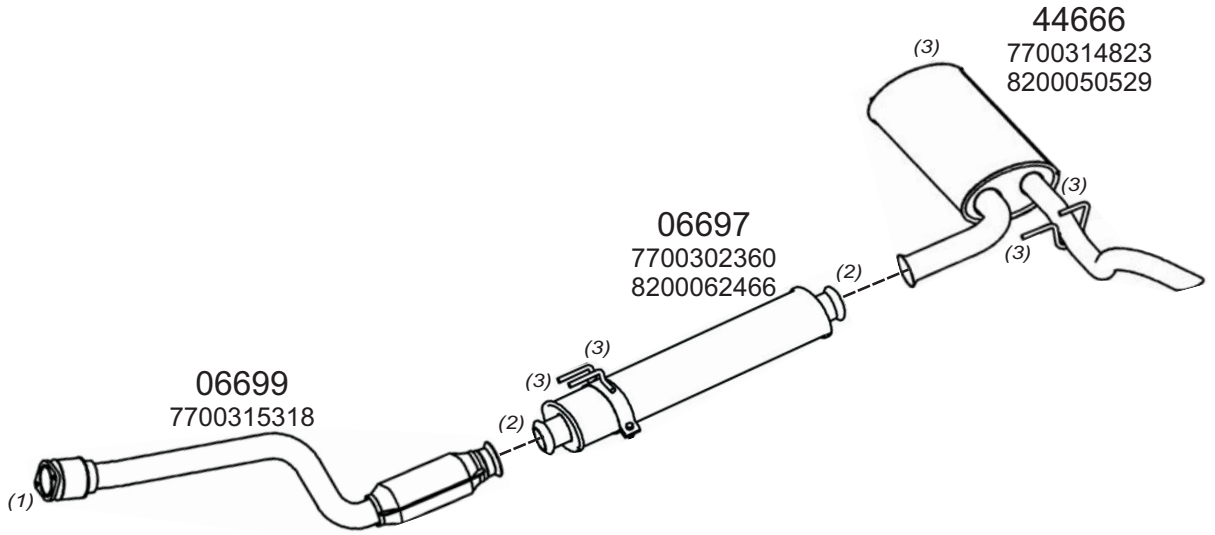

- (1)
  06599
  7700836094
- (2)
  06591
  8200157364
- (3)
  06593
  7700849461
  7700785798

Type / Model RENAULT MASTER LL HORIZONTAL LHD/RHD F9Q L: F9Q 770