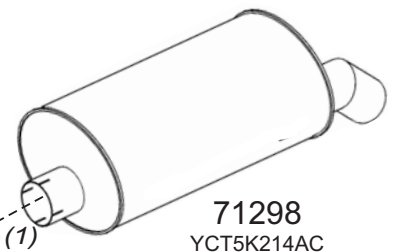

71294
1C445220BA

71293
1C445248AA

71290
1C445246AA

71111
98CT5A261BA

Type / Model FORD CARGO 3227 EURO-1

Truck makers part numbers are quoted for reference only.