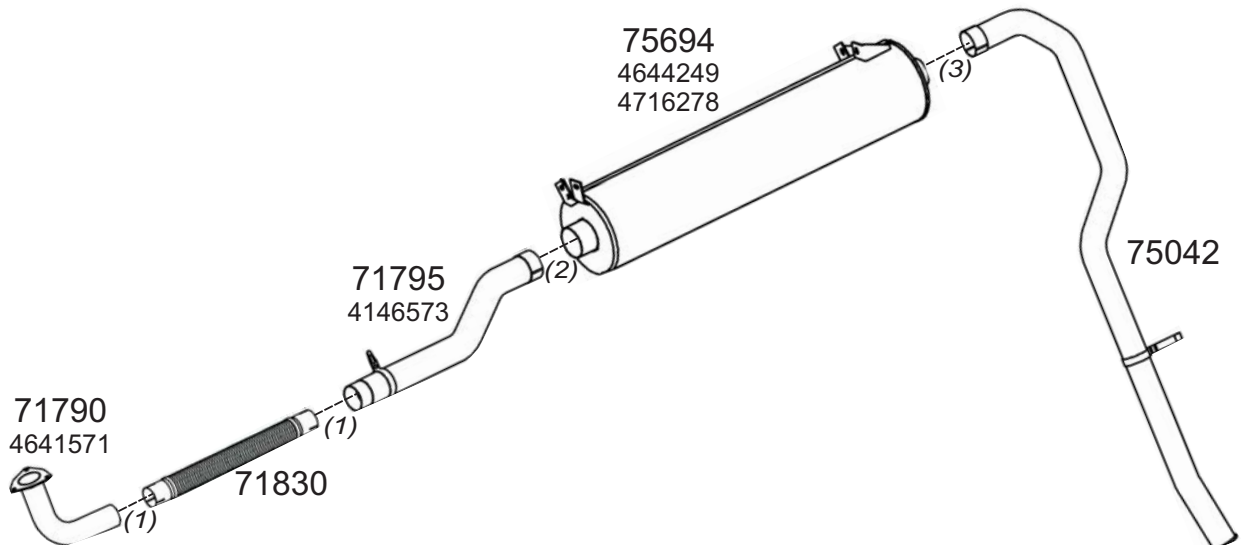

Type / Model IVECO FIAT LHD 684 N, 684 T, 160

Truck makers part numbers are quoted for reference only.

0301019