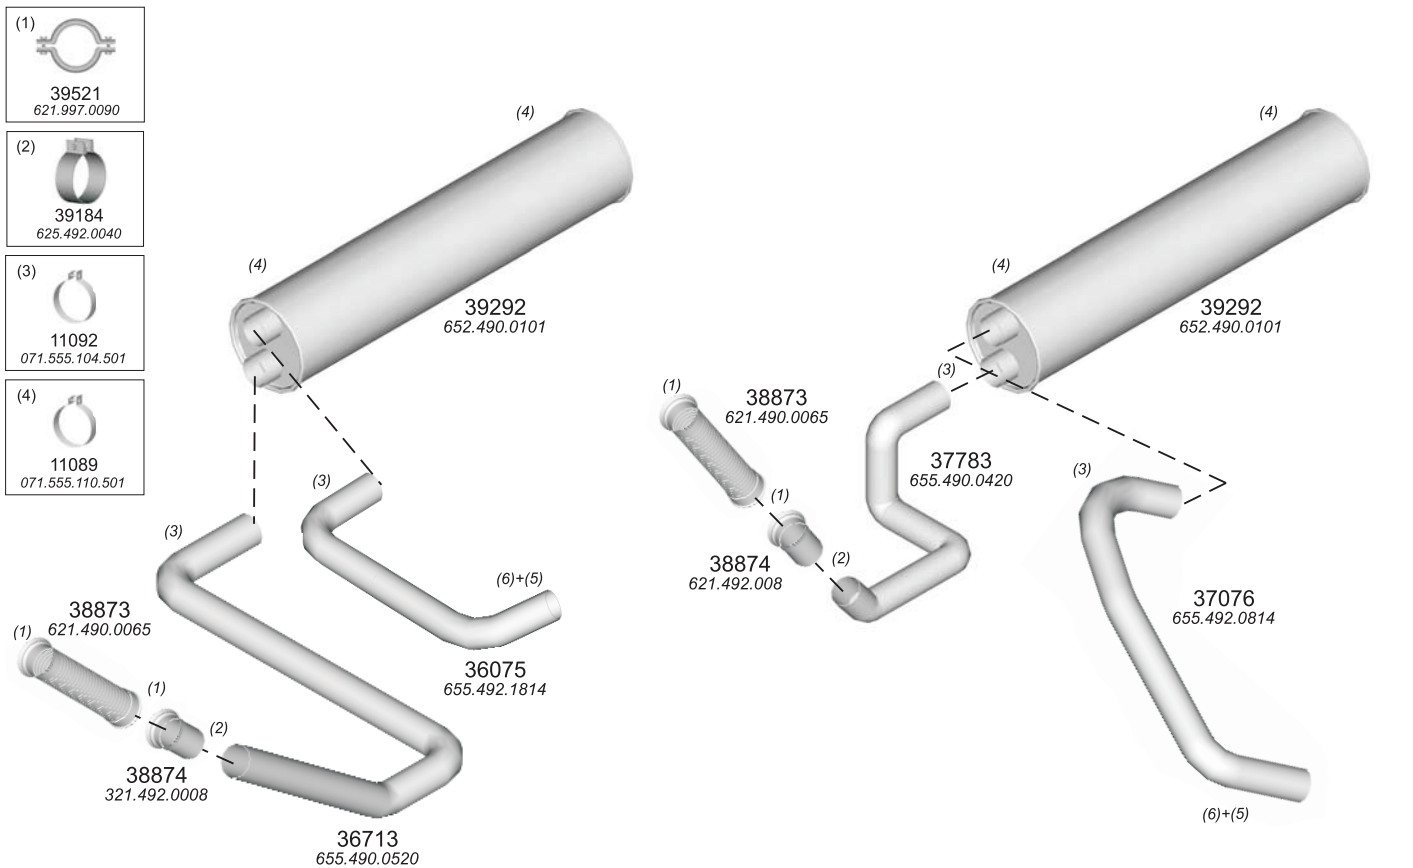

Type / Model Mercedes 1831L,1834L,2534L,1831LS,1834LS,2031,1831,2031AS,2631A,2650A,2631AS,2631AK,2634AK,2631AK.

Truck makers part numbers are quoted for reference only.