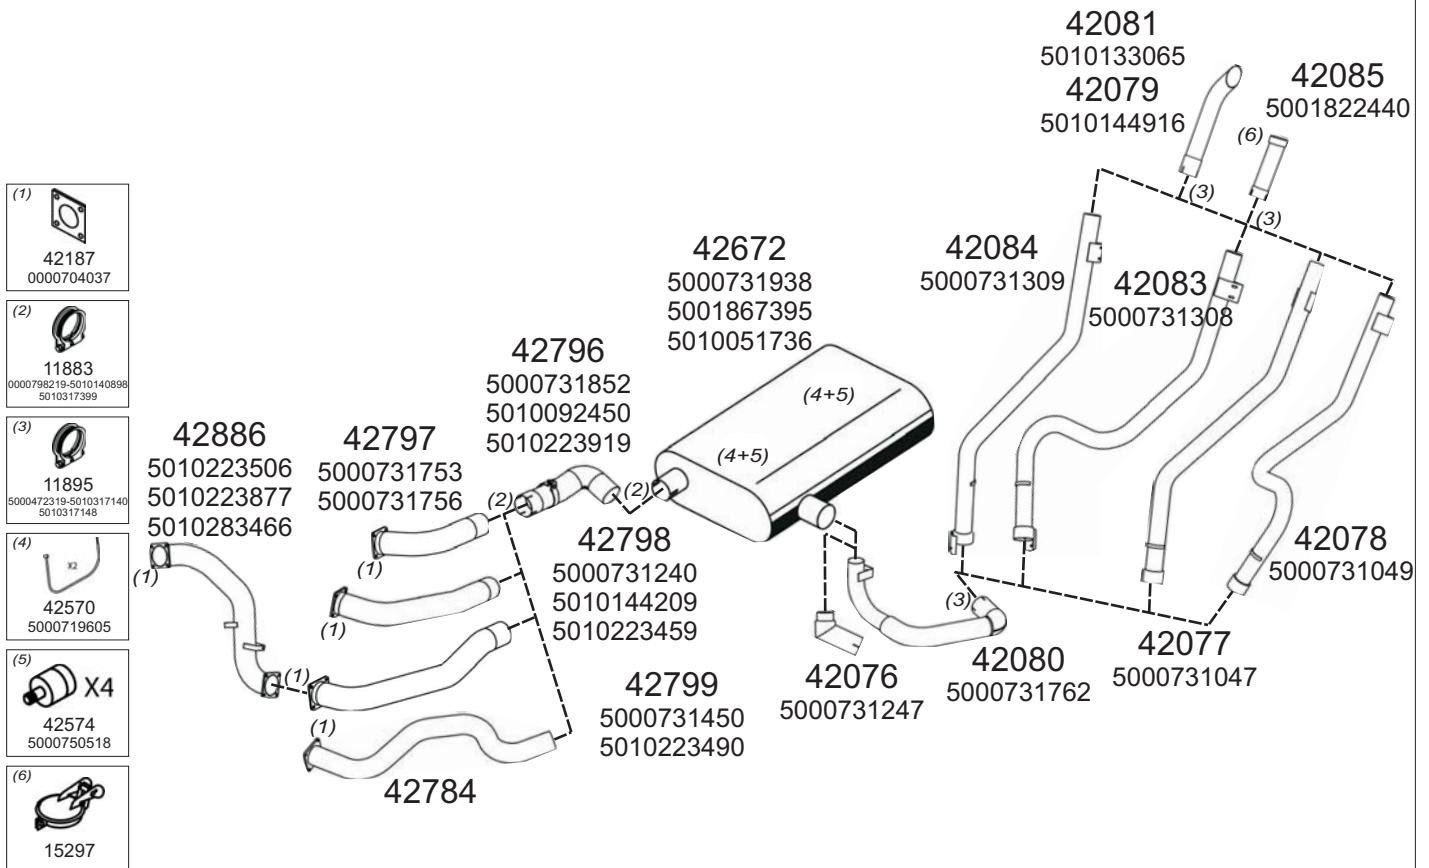

Type / Model RENAULT MANAGER VERTICAL LHD G260, G290

Truck makers part numbers are quoted for reference only.

0511005