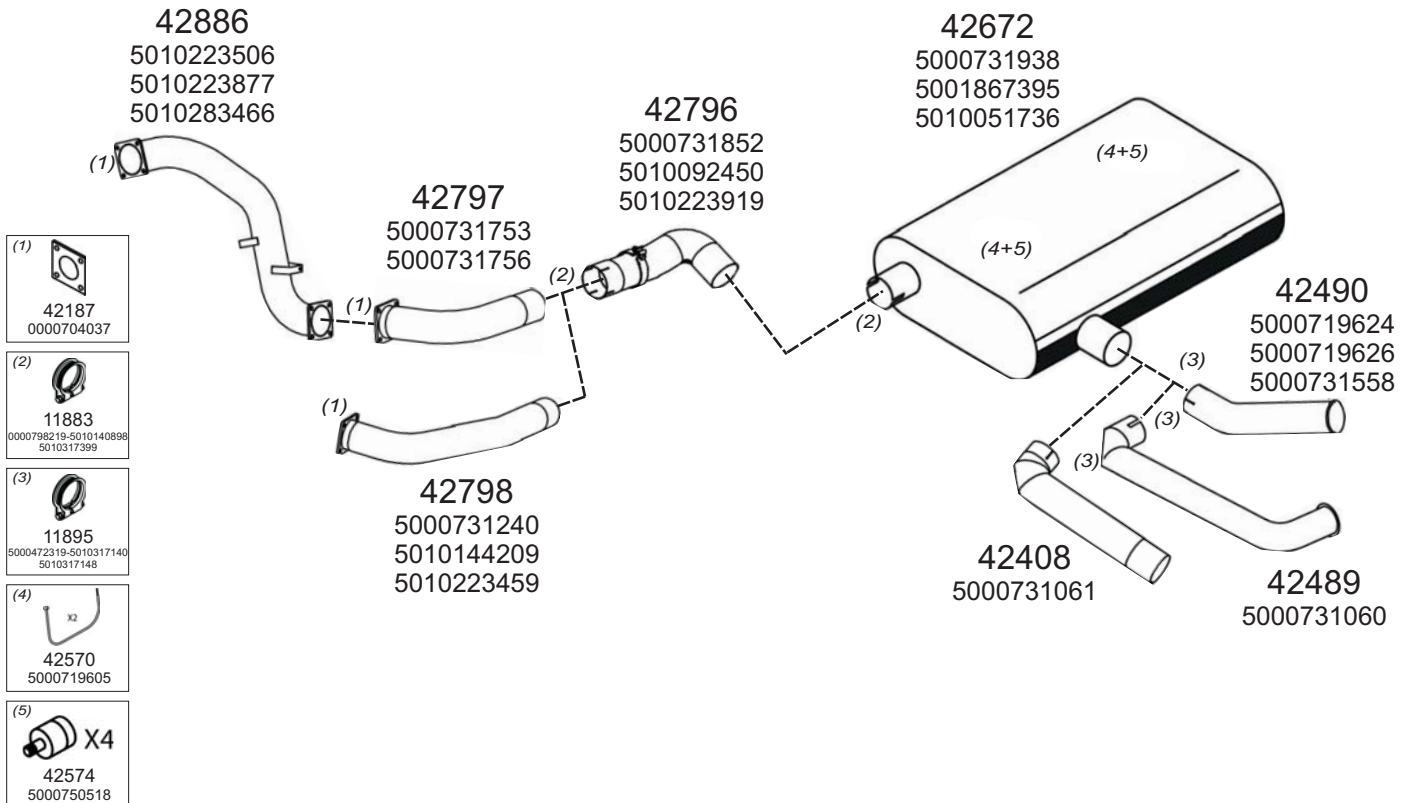

Type / Model RENAULT MANAGER HORIZONTAL LHD 1989 G320

Truck makers part numbers are quoted for reference only.