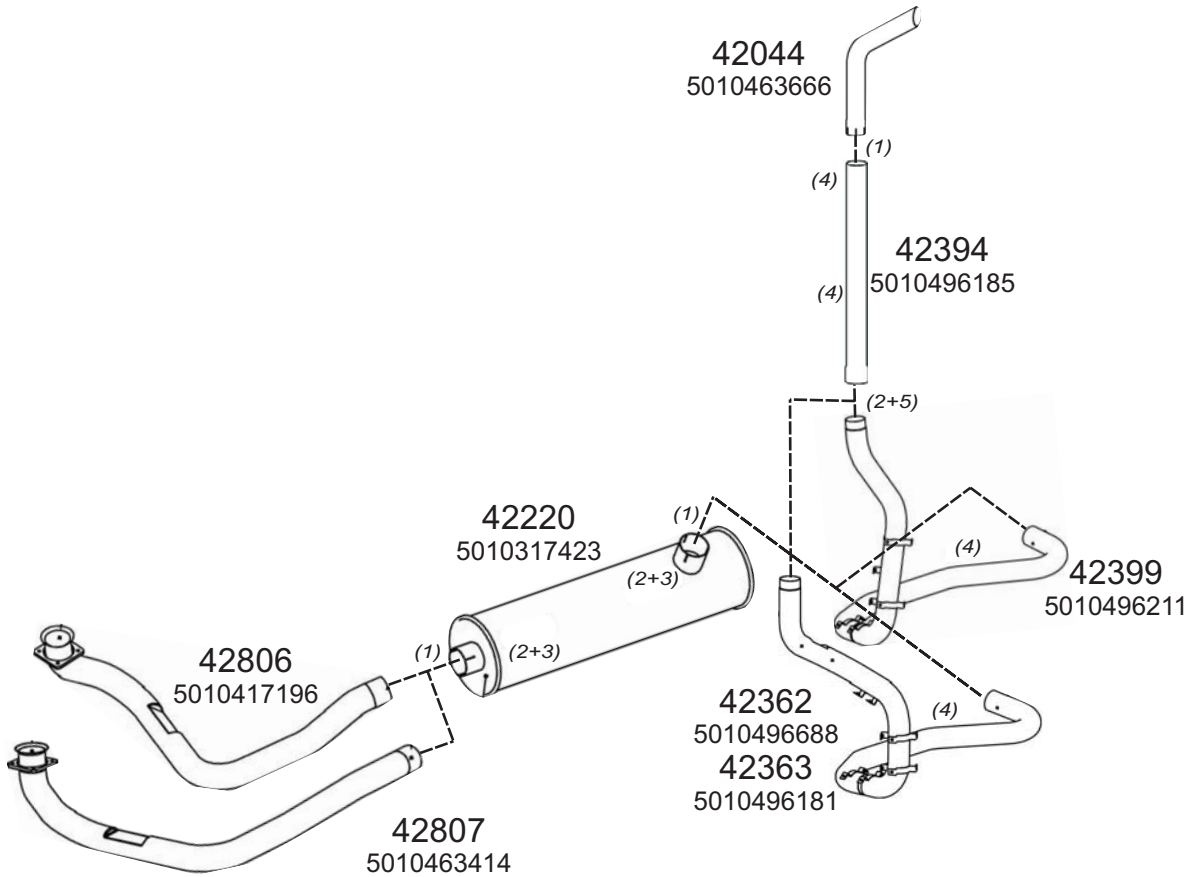

Type / Model RENAULT MIDLUM VERTICAL LHD FAB.NO. 42B2