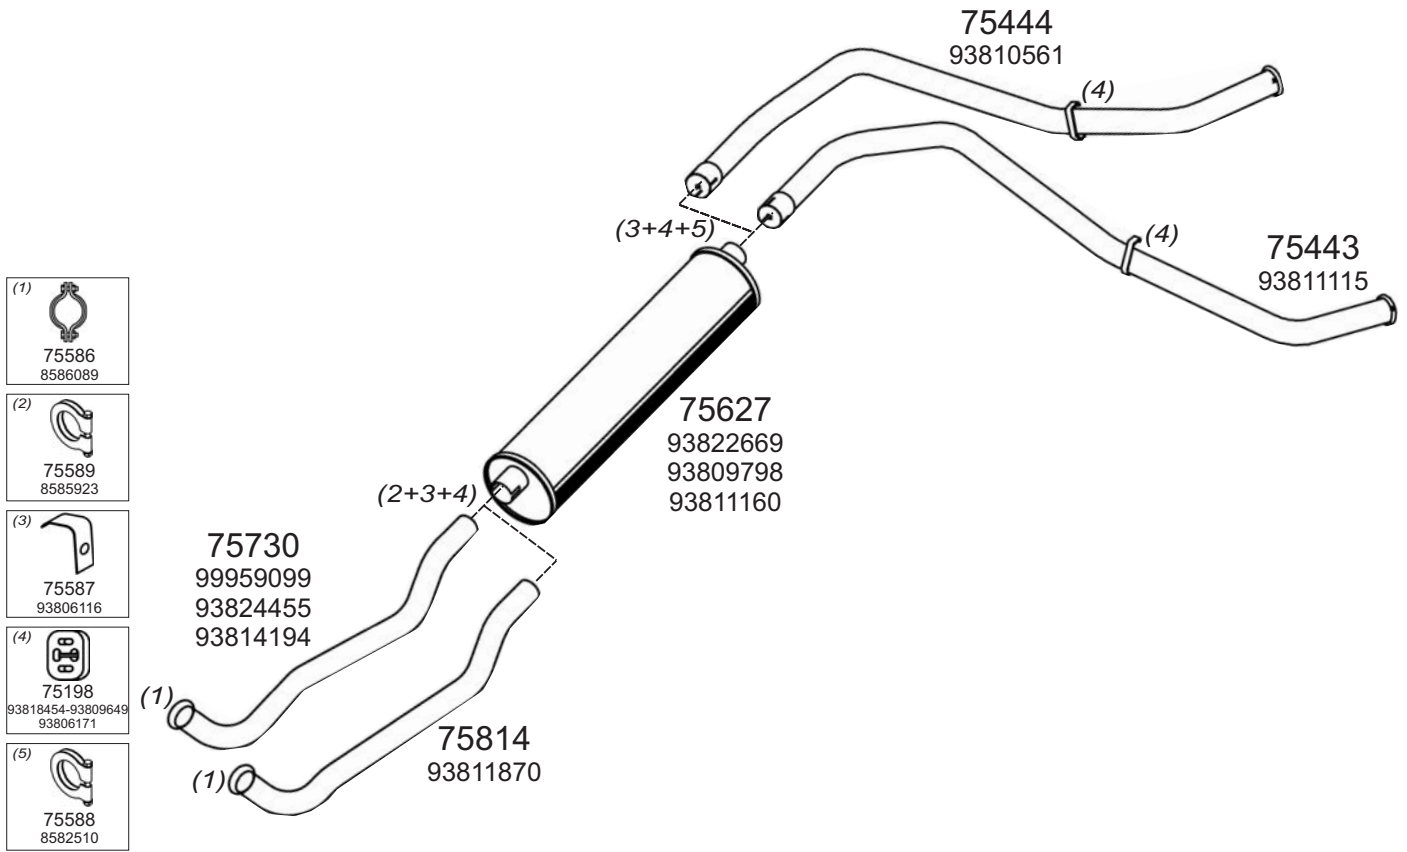

Type / Model IVECO DAILY RHD 1990 1995 NON TURBO 30.8, 35.8, 40.8