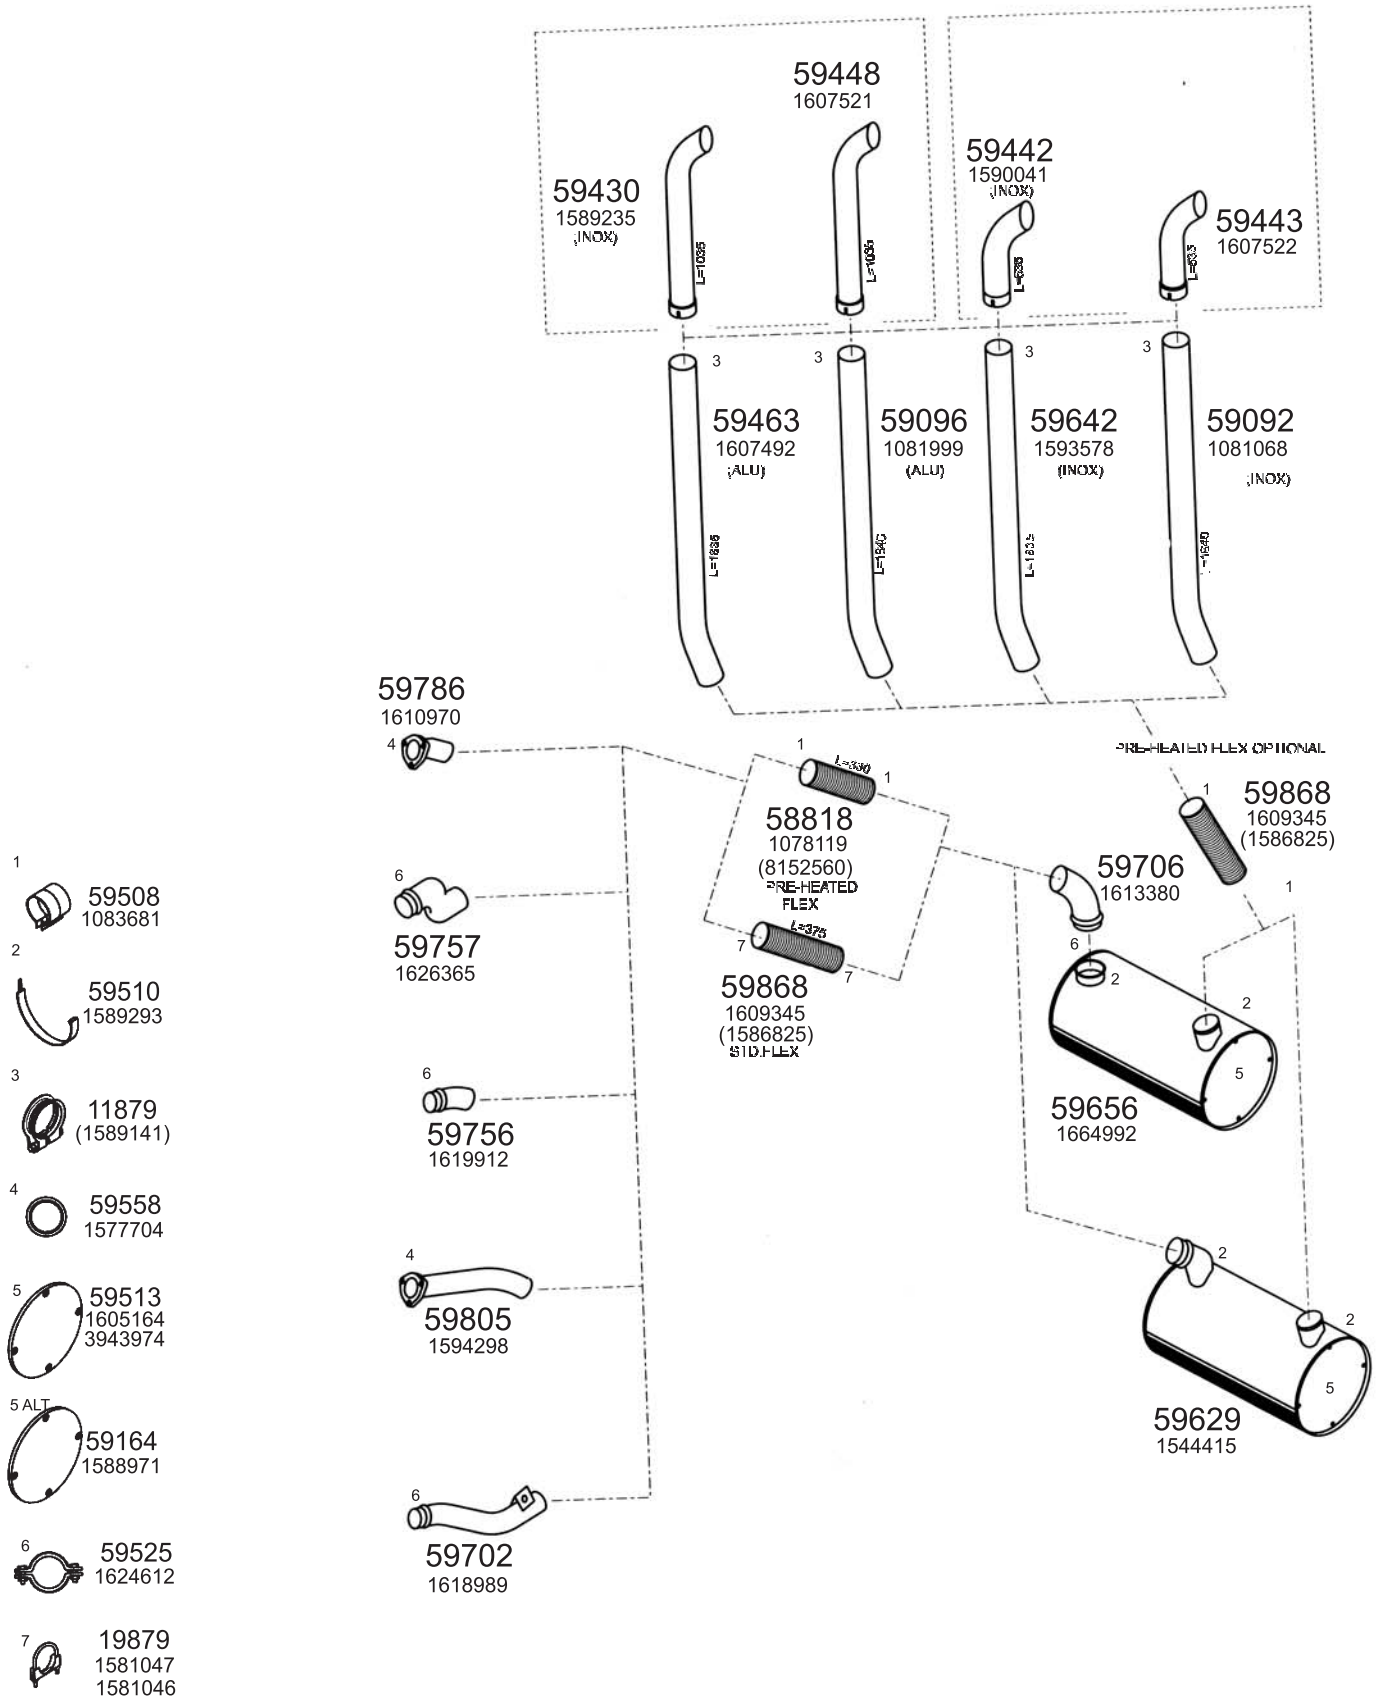

Type / Model F10 TD 102 ENG. / F12 TD 122 ENG. DAYCAB & EUROTROTTER

Truck makers part numbers are quoted for reference only.