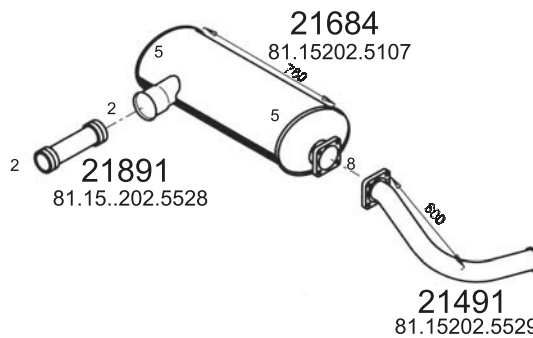

Type / Model (20.281FVLDS, 20.321FVLS, 22.281FVLS, 22.321FVLS) 514

Type / Model 20.280FNL 529

Truck makers part numbers are quoted for reference only.

- 1  21197
81.15.202.0046
- 2  21196
81.98.701.0021
- 3  21598
81.15501.5143
- 4  21199
81.15.901.0006
- 5  21599
81.15.501.5185
- 6  59516
1581367
(81.15901.0010)
- 7  21564
81.98701.0014
- 8  21198
81.15.901.0020