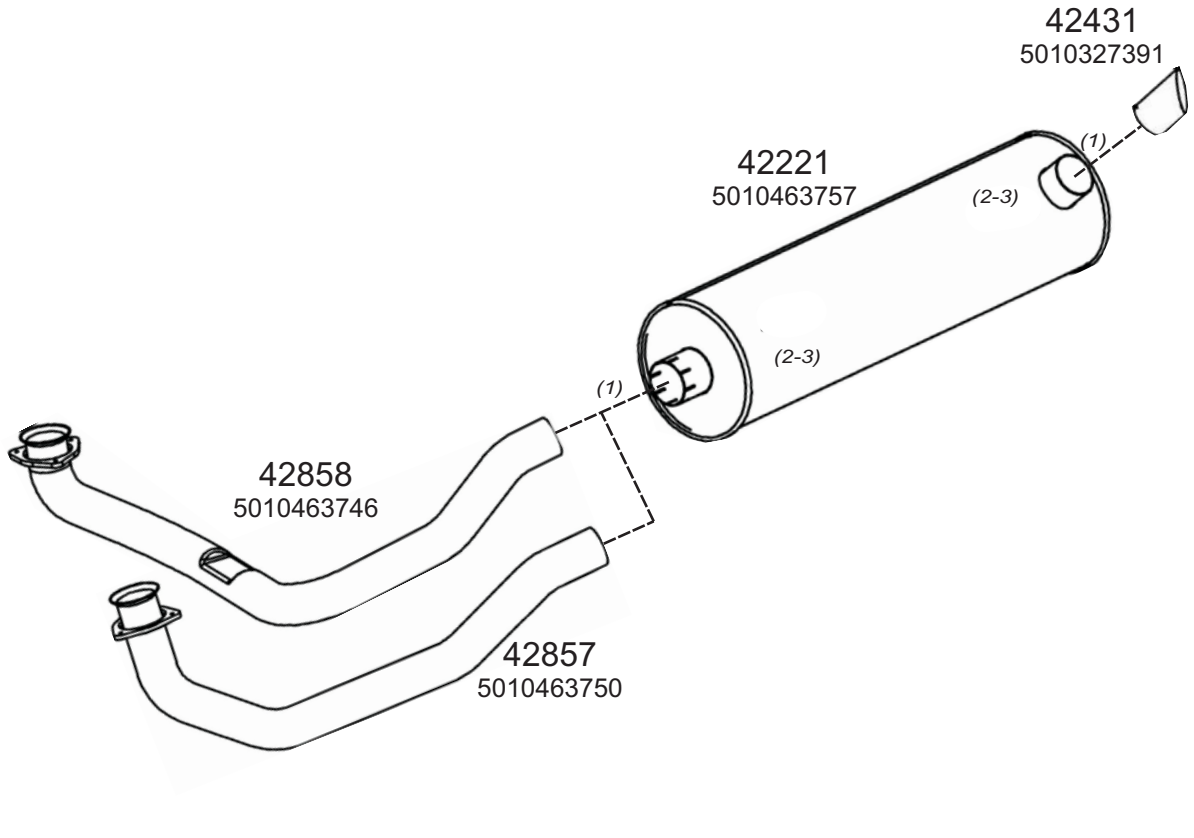

Type / Model RENAULT MIDLUM HORIZONTAL LHD FAB.NO. 42US