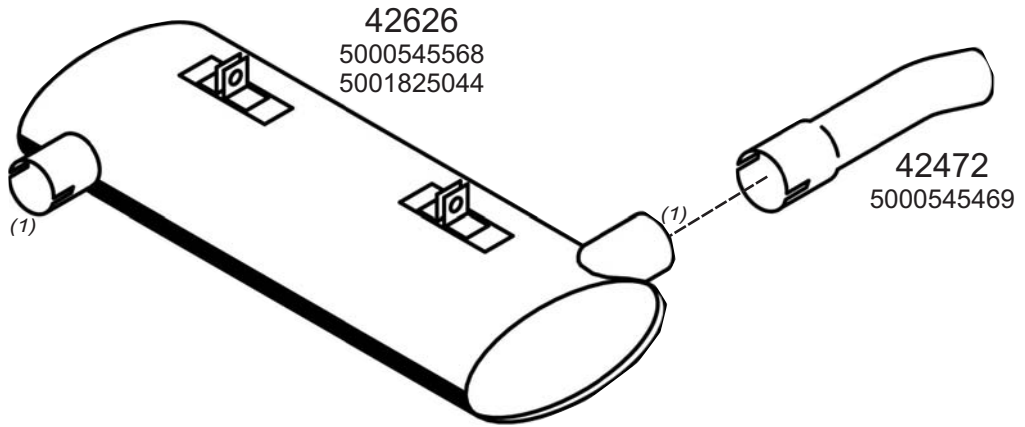

Type / Model RENAULT MIDLINER HORIZONTAL LHD S170, S220