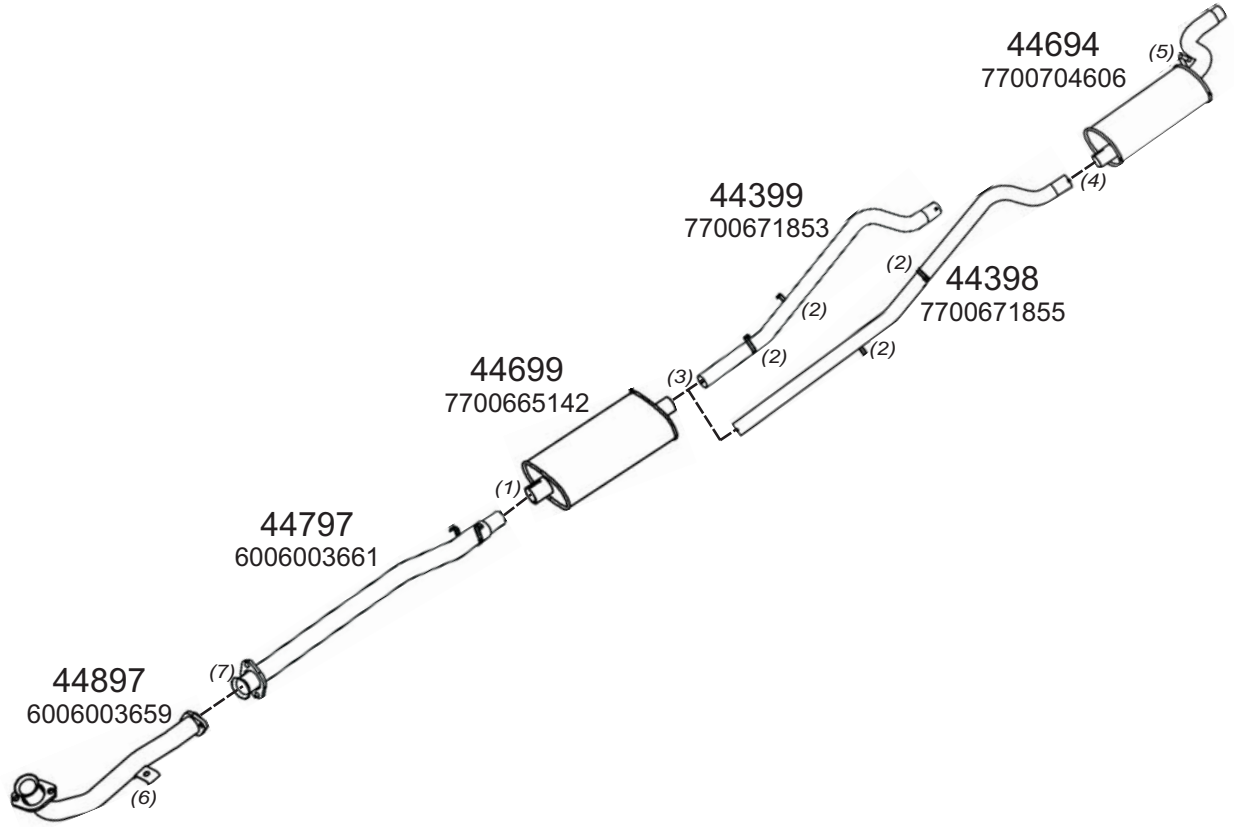

Type / Model RENAULT TRAFIC L HORIZONTAL LHD/RHD 852 TYPE: P313, P353, P363, Pc83, Pc93, PCG3 F1N TYPE: P318, P328, P358, P368 J5R TYPE: Pc82, Pc92, PCG2