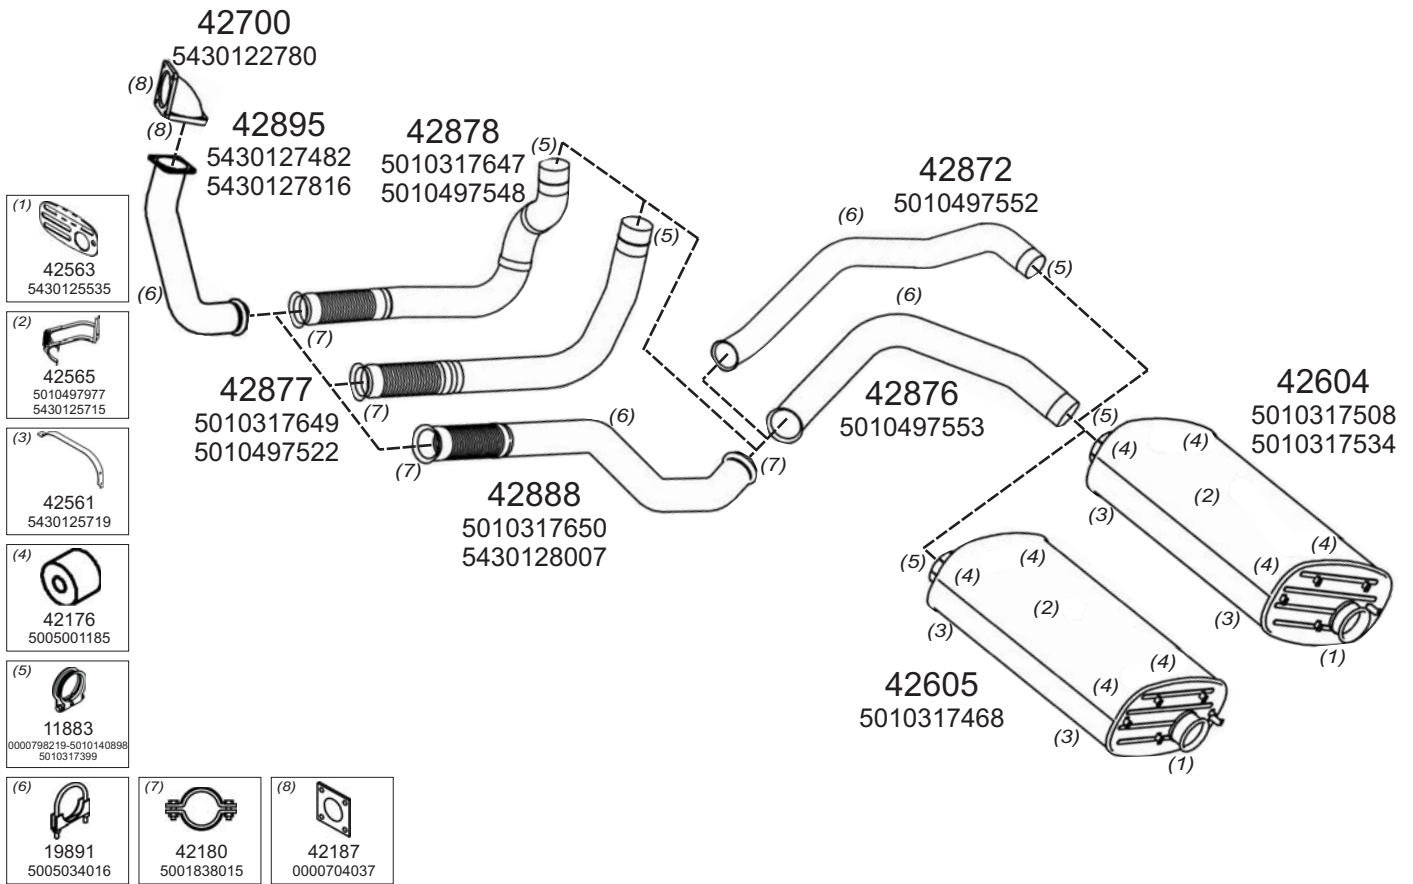

Type / Model RENAULT KERAX HORIZONTAL RHD 2000