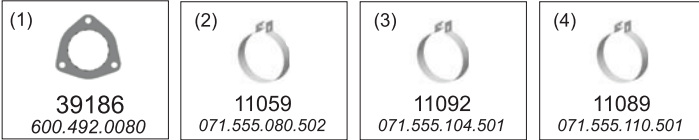

Type / Model Mercedes L1928,LK1928,LS1928.

Type / Model Mercedes 1928L,1928LS AIR SUSPENSION.

Truck makers part numbers are quoted for reference only.