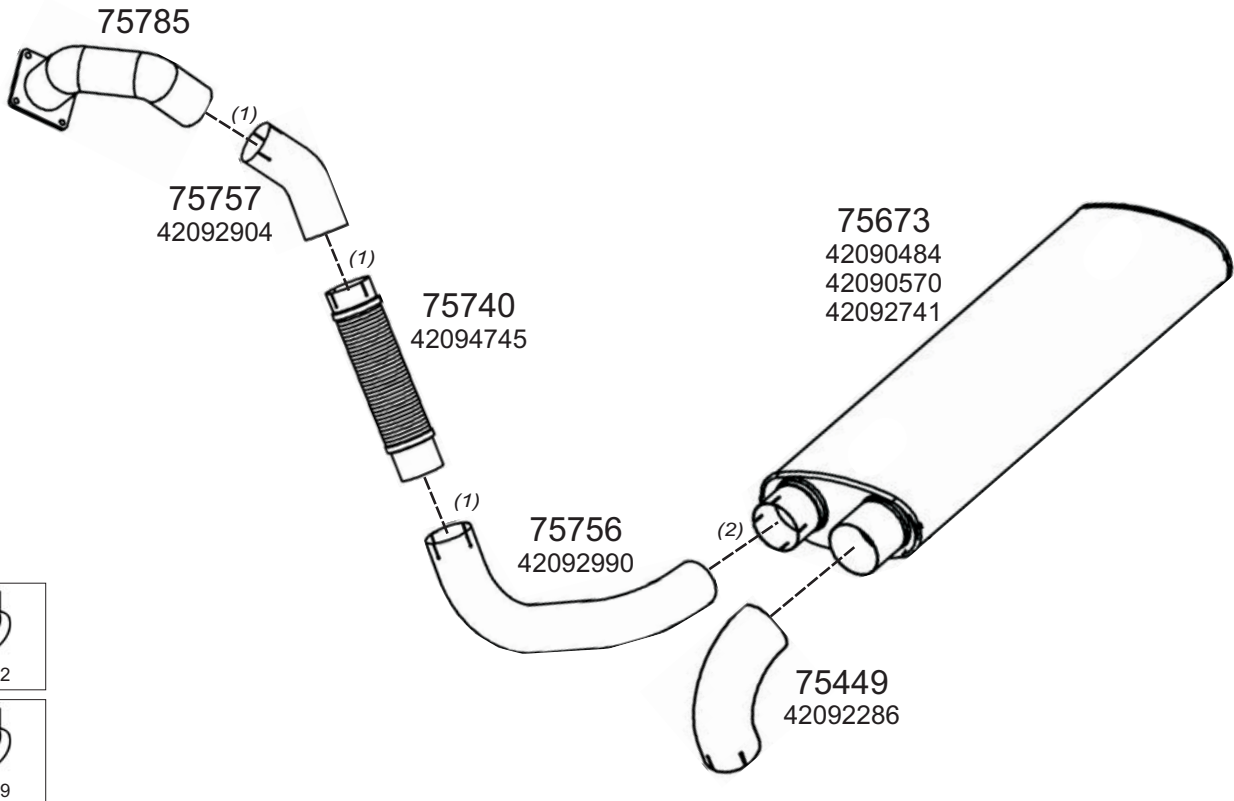

- (1)
  11092
- (2)
  11079

Type / Model IVECO EUROTECH/EUROSTAR RHD HORIZONTAL (TURBOTECH) 190.26, 190.30 (TURBOTECH, TURBOSTAR) 190.36 (TURBOTECH) 220.36

Truck makers part numbers are quoted for reference only.

0308003