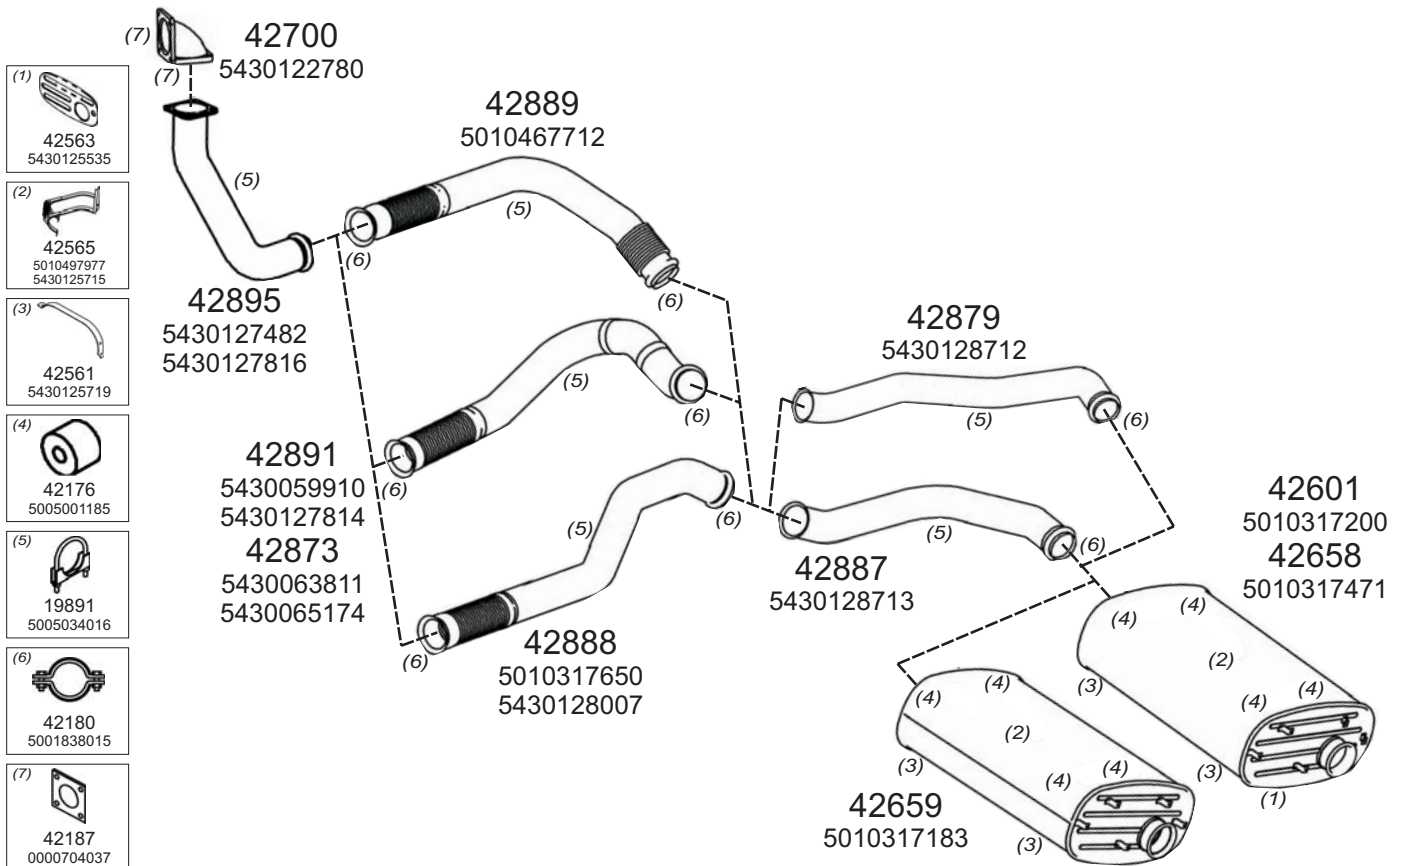

Type / Model RENAULT KERAX HORIZONTAL RHD 2000

Truck makers part numbers are quoted for reference only.

0508004