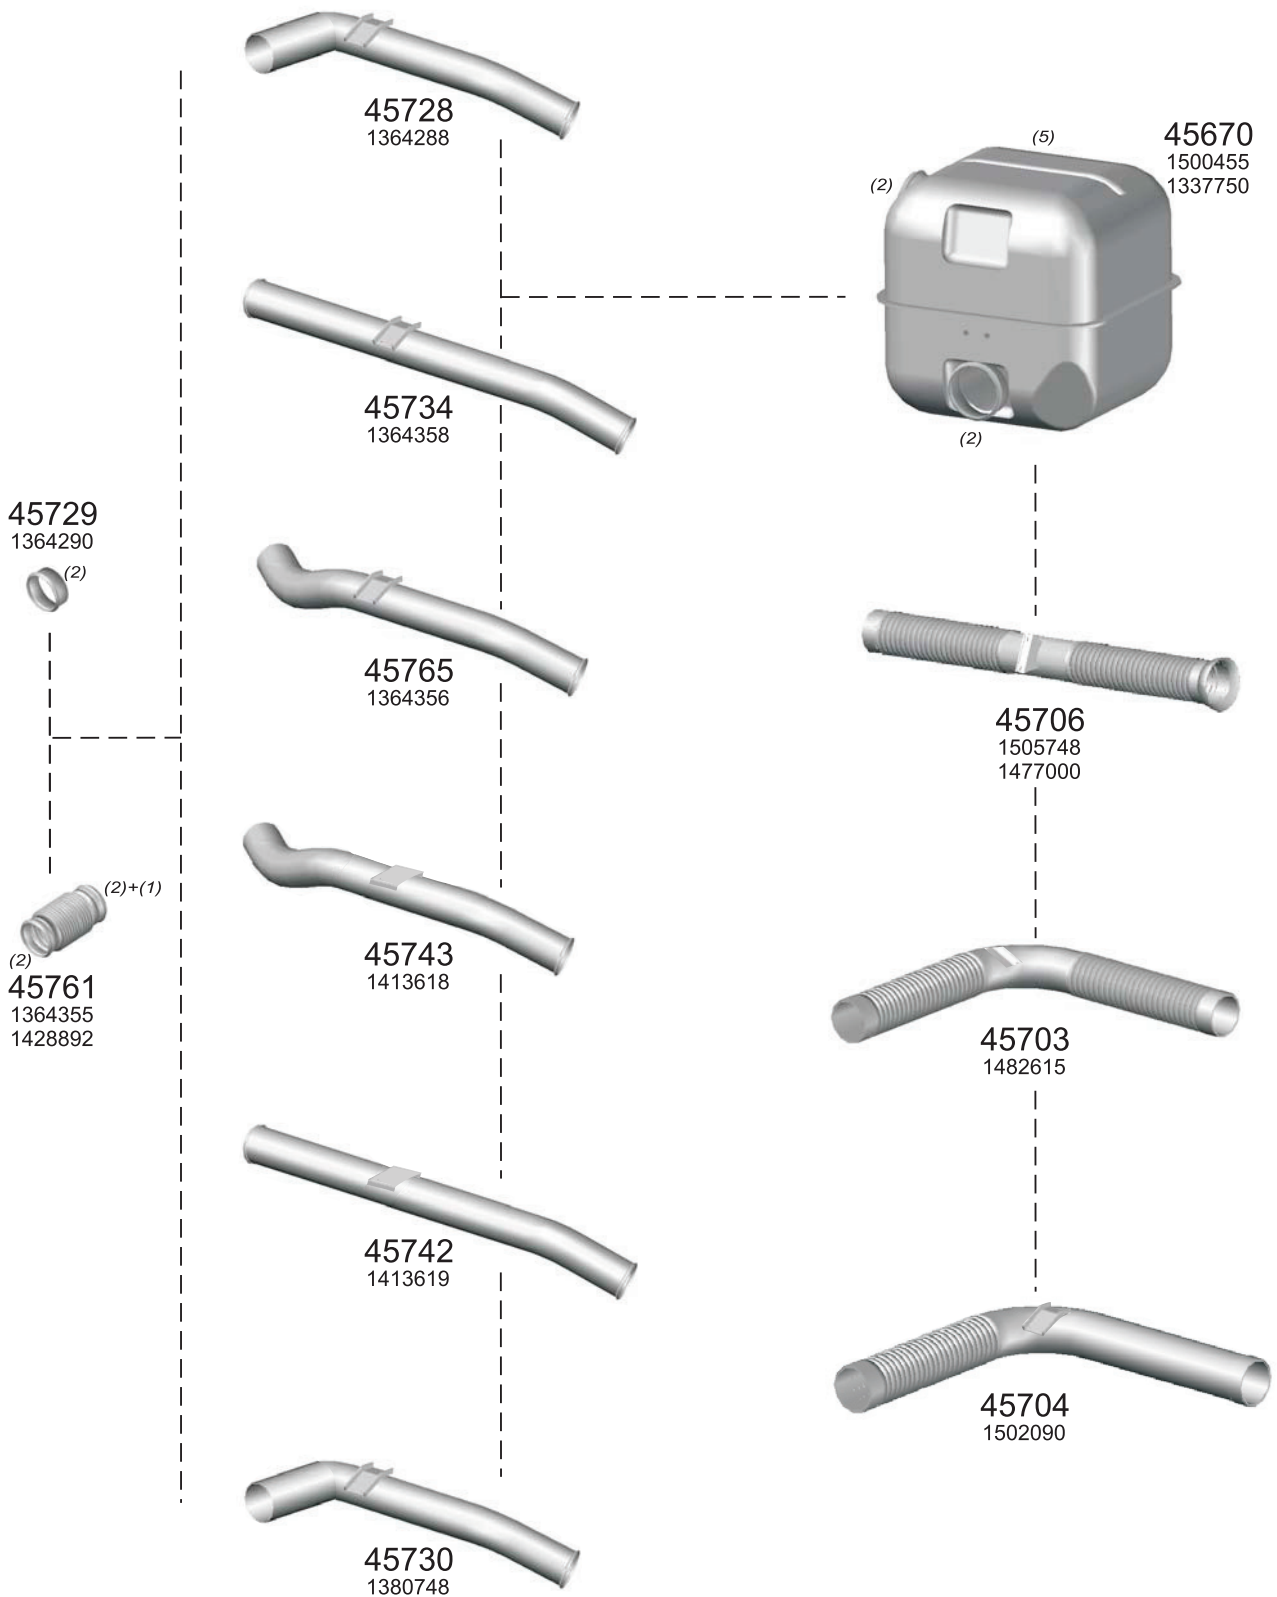

¹ 45564
1360294

² 45563
1335618
1371089

⁵ 54595
1545149
1421621

Type / Model Series 94,114,124,144,164 (C94,C114,C124,C144,D94,G94,G114,G124,G144,L94,L114,L124,L144)

Truck makers part numbers are quoted for reference only.