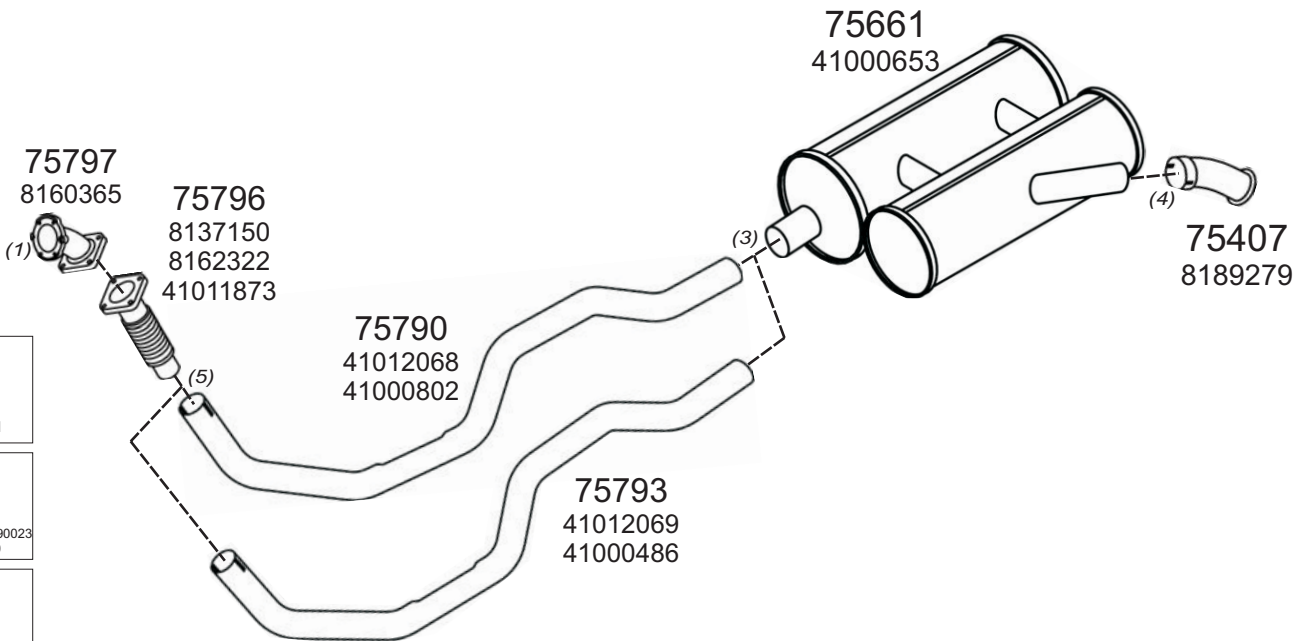

Type / Model IVECO EUROTRAKKER RHD HORIZONTAL 340E34, 340E34H, 340E37, 410E37, 410E42

Truck makers part numbers are quoted for reference only.

0309015