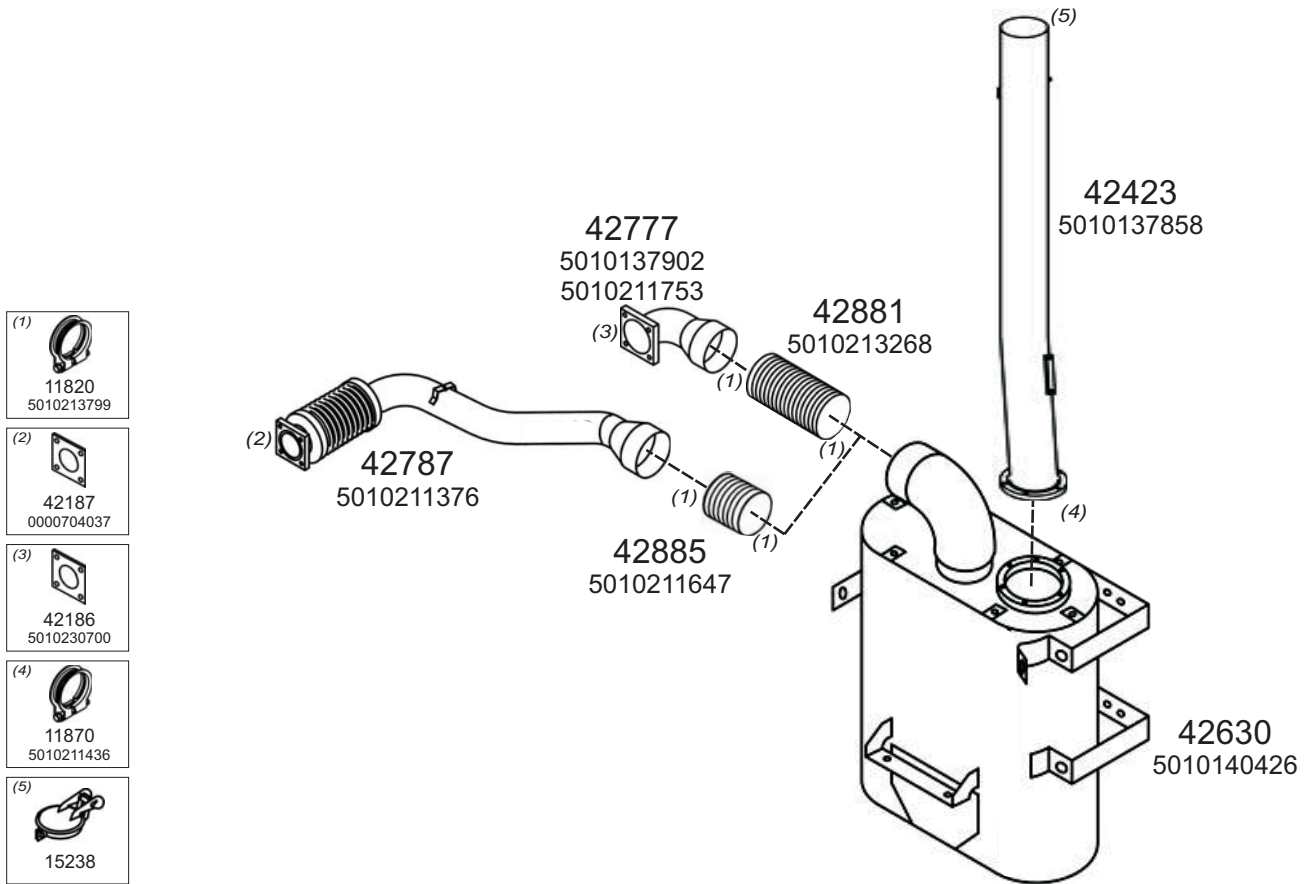

Type / Model RENAULT MAGNUM VERTICAL RHD EURO1 AE380, AE500(V8), AE520(V8), AE560