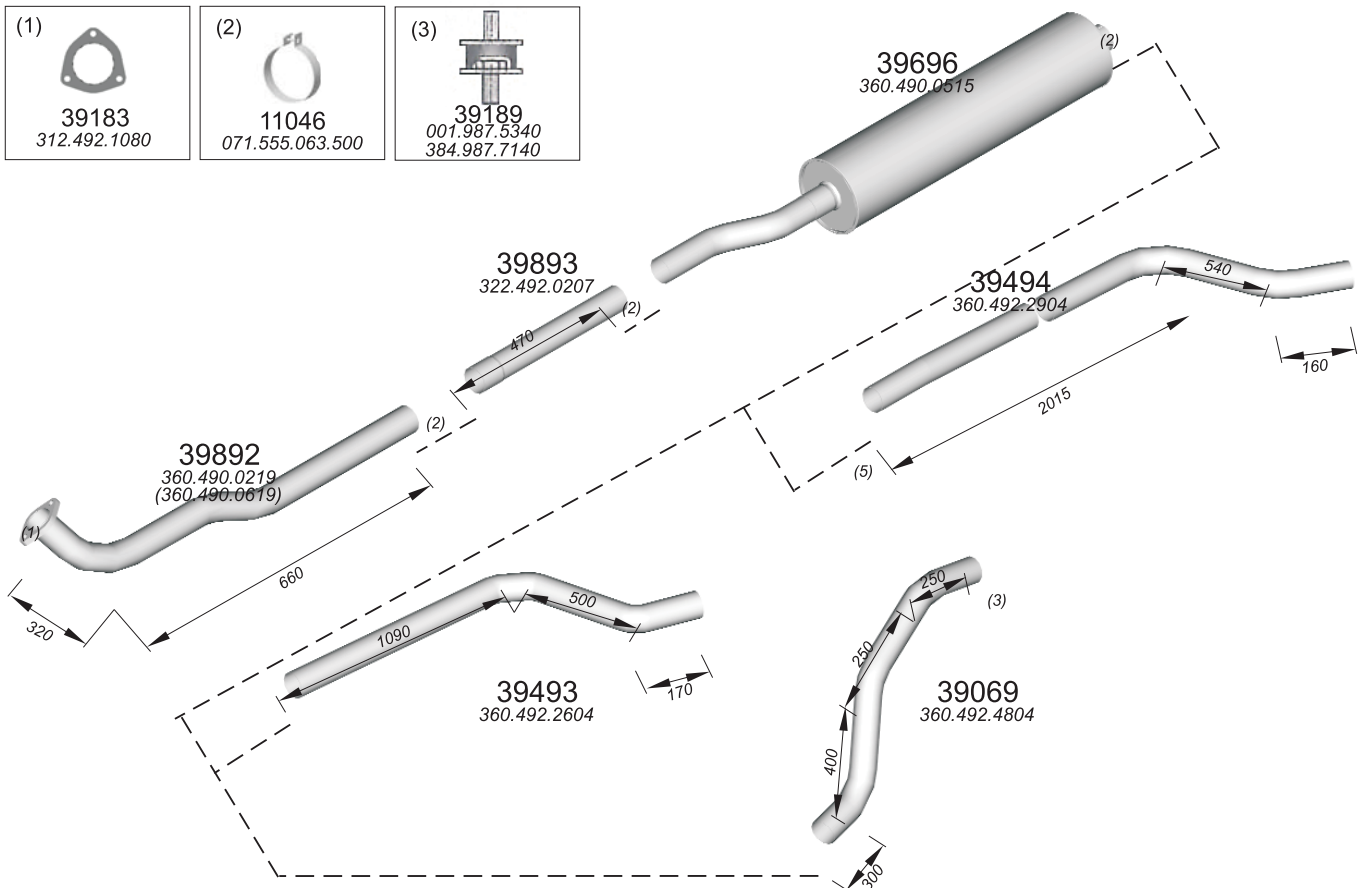

Type / Model Mercedes L 911 B, LF 911 B, LAKO 911 B, LA 911 B, LAK 911 B, LAS 911 B, LAF 911 B, LAKO 911 B...