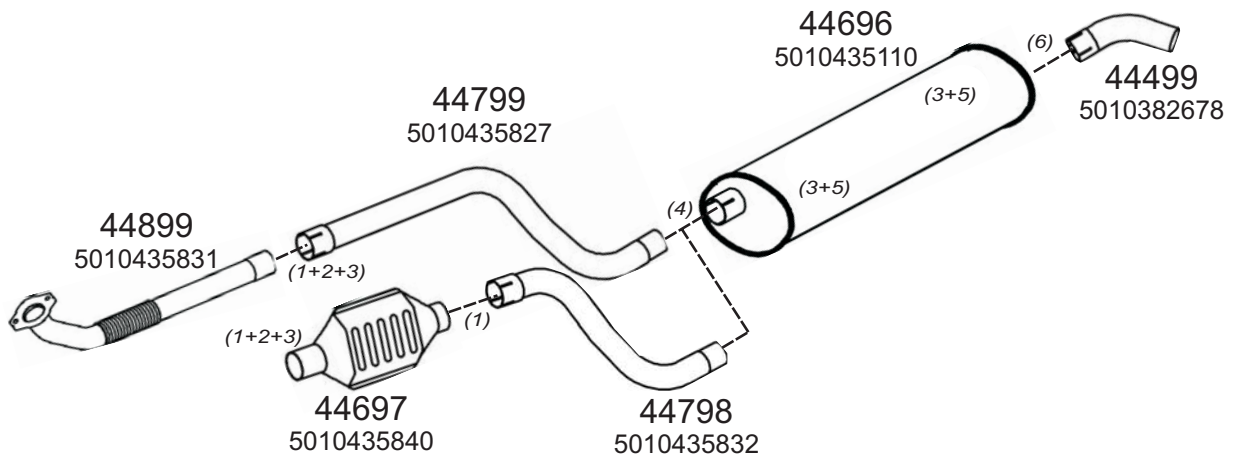

Type / Model RENAULT MANAGER HORIZONTAL RHD G300, G330

Truck makers part numbers are quoted for reference only.

0511013

Type / Model RENAULT MASCOTT HORIZONTAL LHD 2,8 LTR. DCI 90 63KW, 85HP

Type / Model RENAULT MASCOTT HORIZONTAL LHD 2.8 LTR. DCI 110 78KW, 106HP