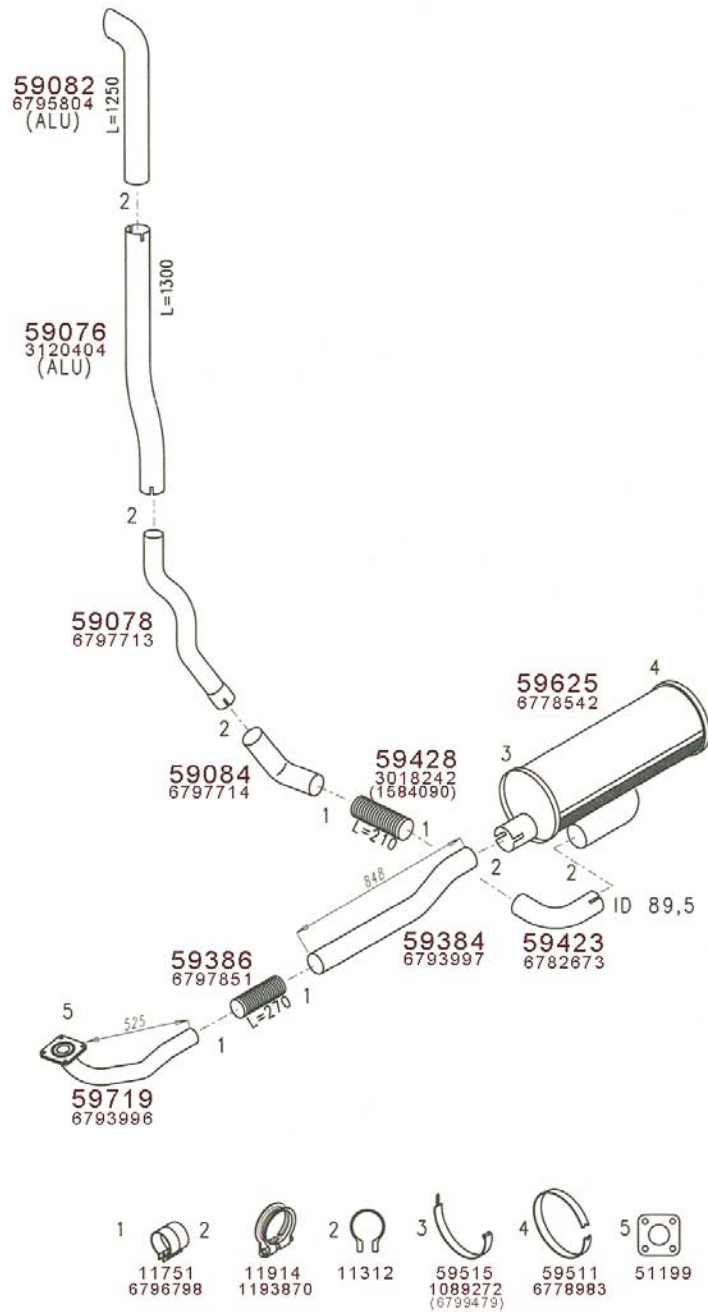

Truck makers part numbers are quoted for reference only.

Type / Model | FL 608 - 611 TD 63 E/ES ENGINE.

Truck makers part numbers are quoted for reference only.

Type / Model FL 612 - 615 TD 61 ENG.

Truck makers part numbers are quoted for reference only.