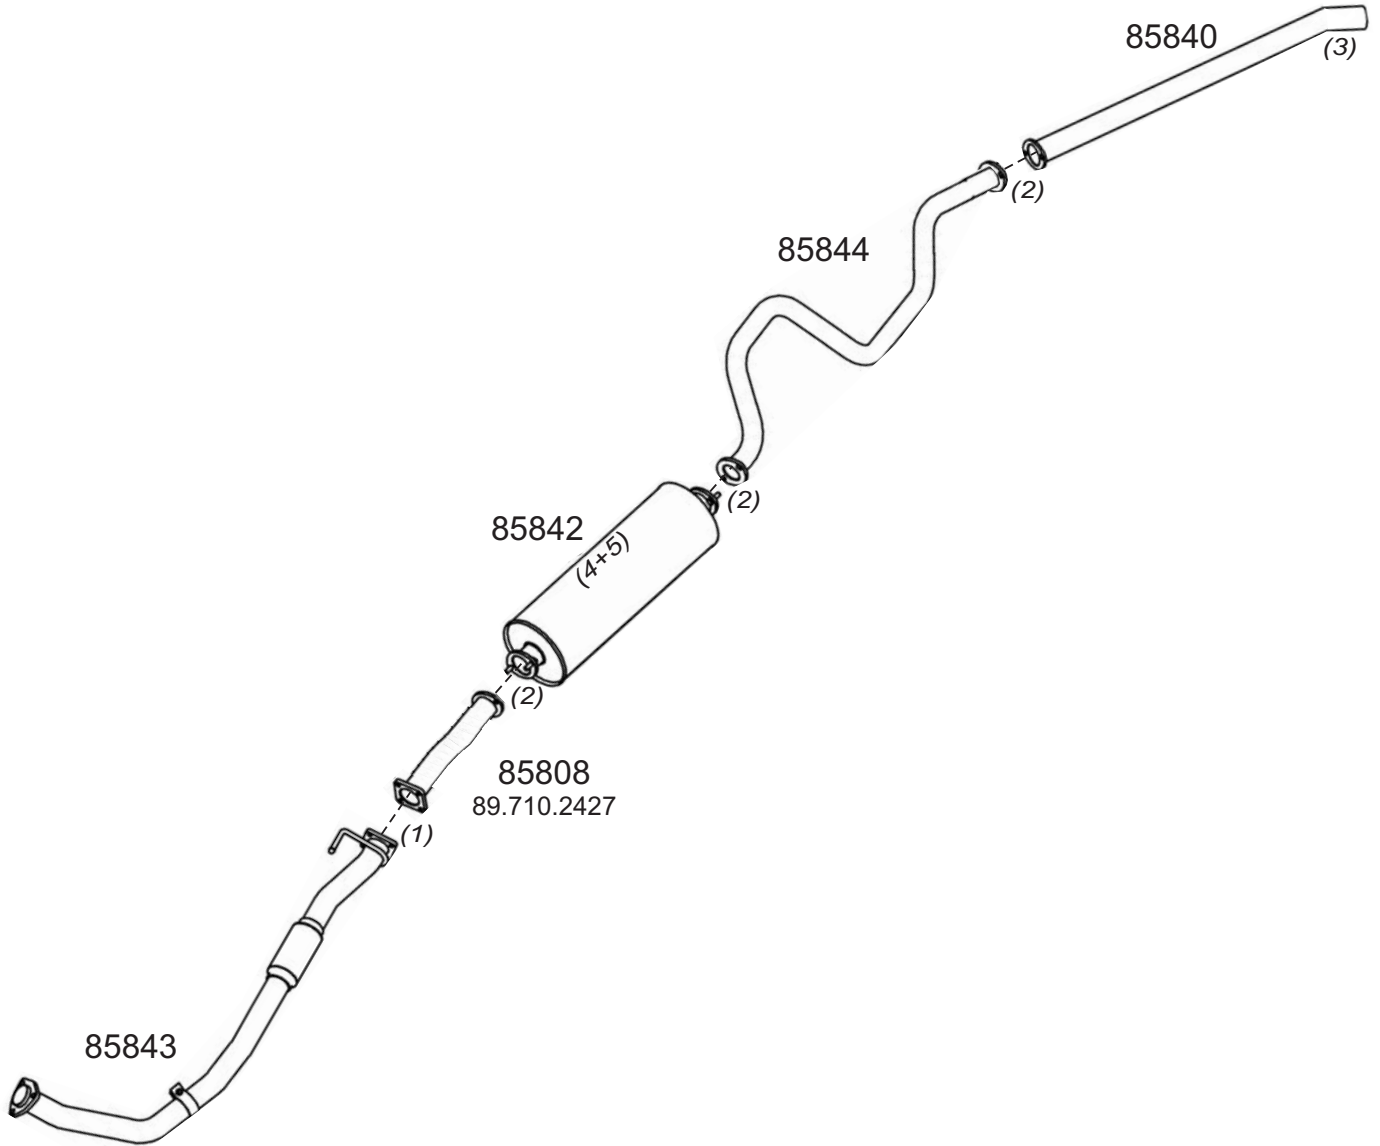

(1) 61596 89.703.7694	(2) 61599 89.432.8352	(3) 11049 89.701.0307	(4) 61593 89.707.6020	(5) 66594 89.445.7278