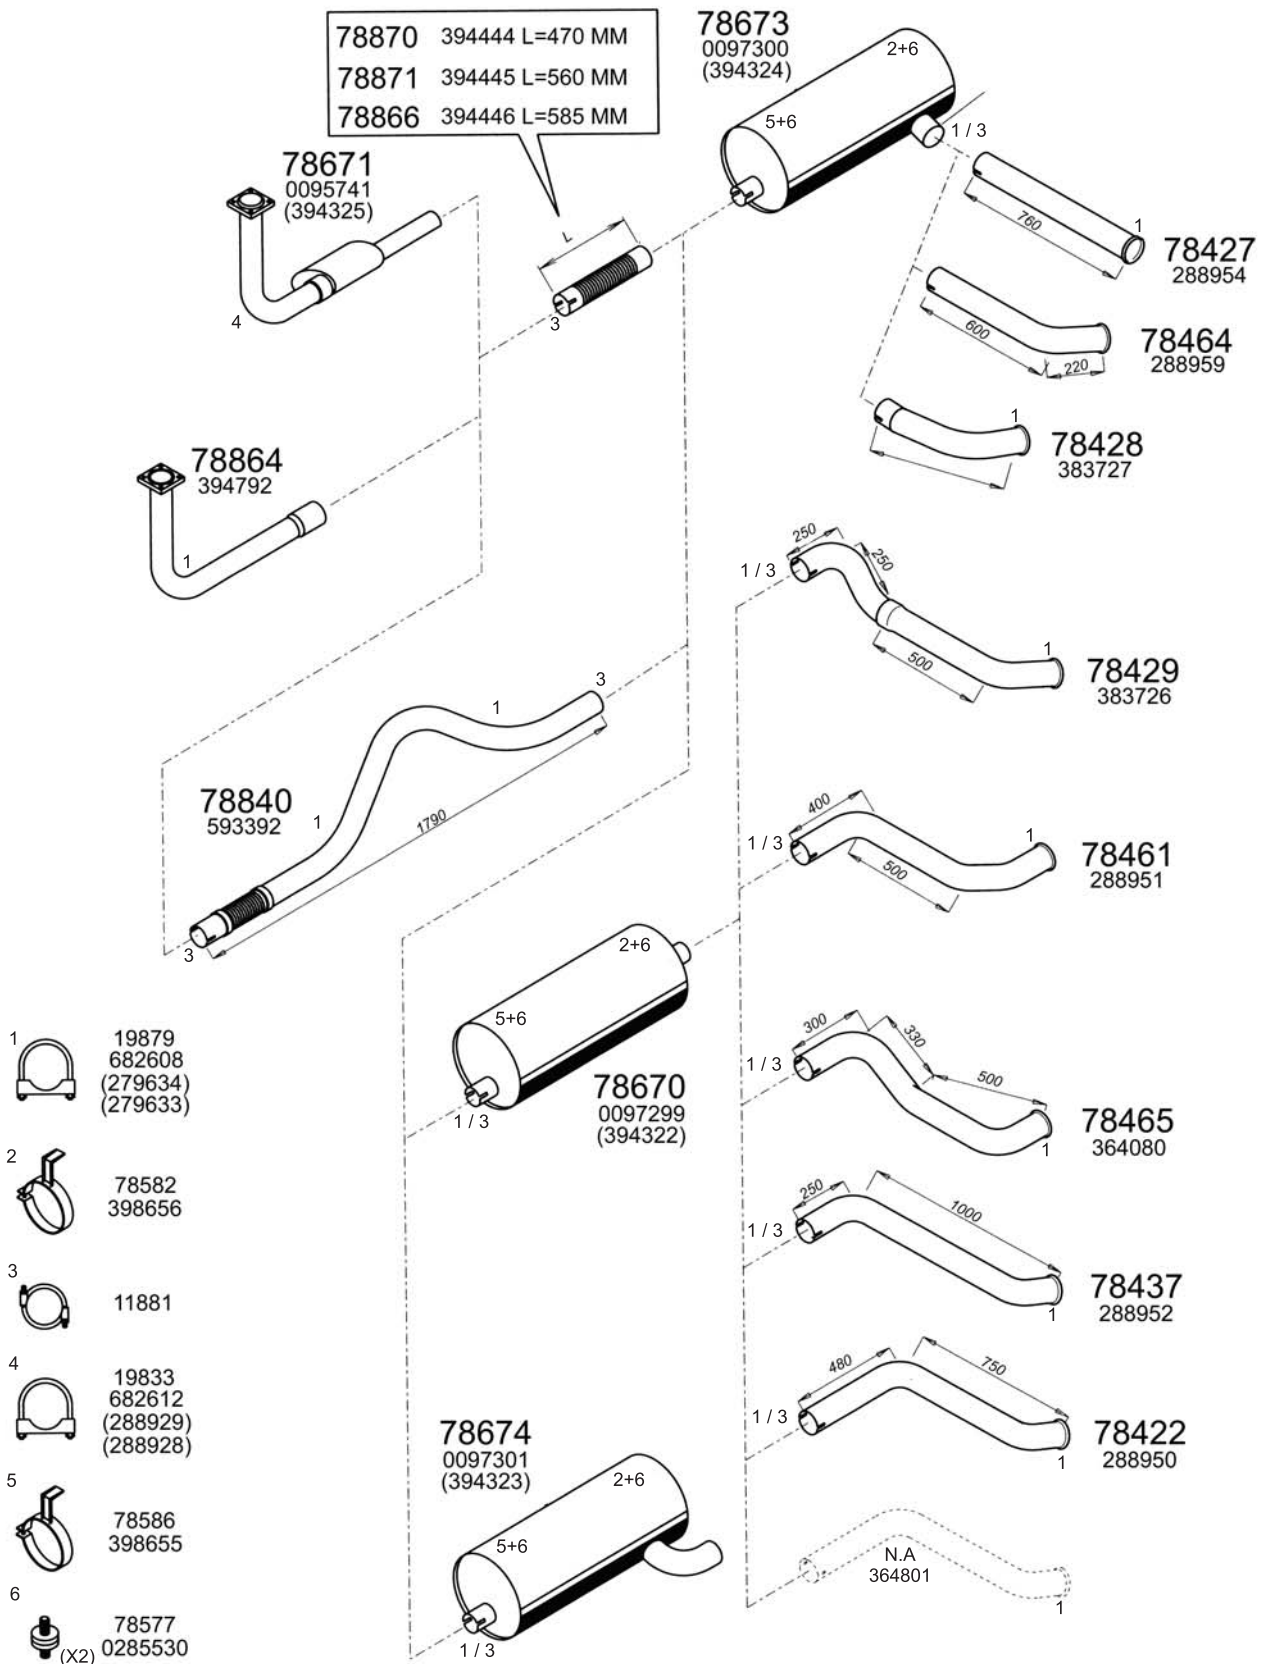

Type / Model 2800 ATI, 3300 ATI, 3600 ATI

Truck makers part numbers are quoted for reference only.