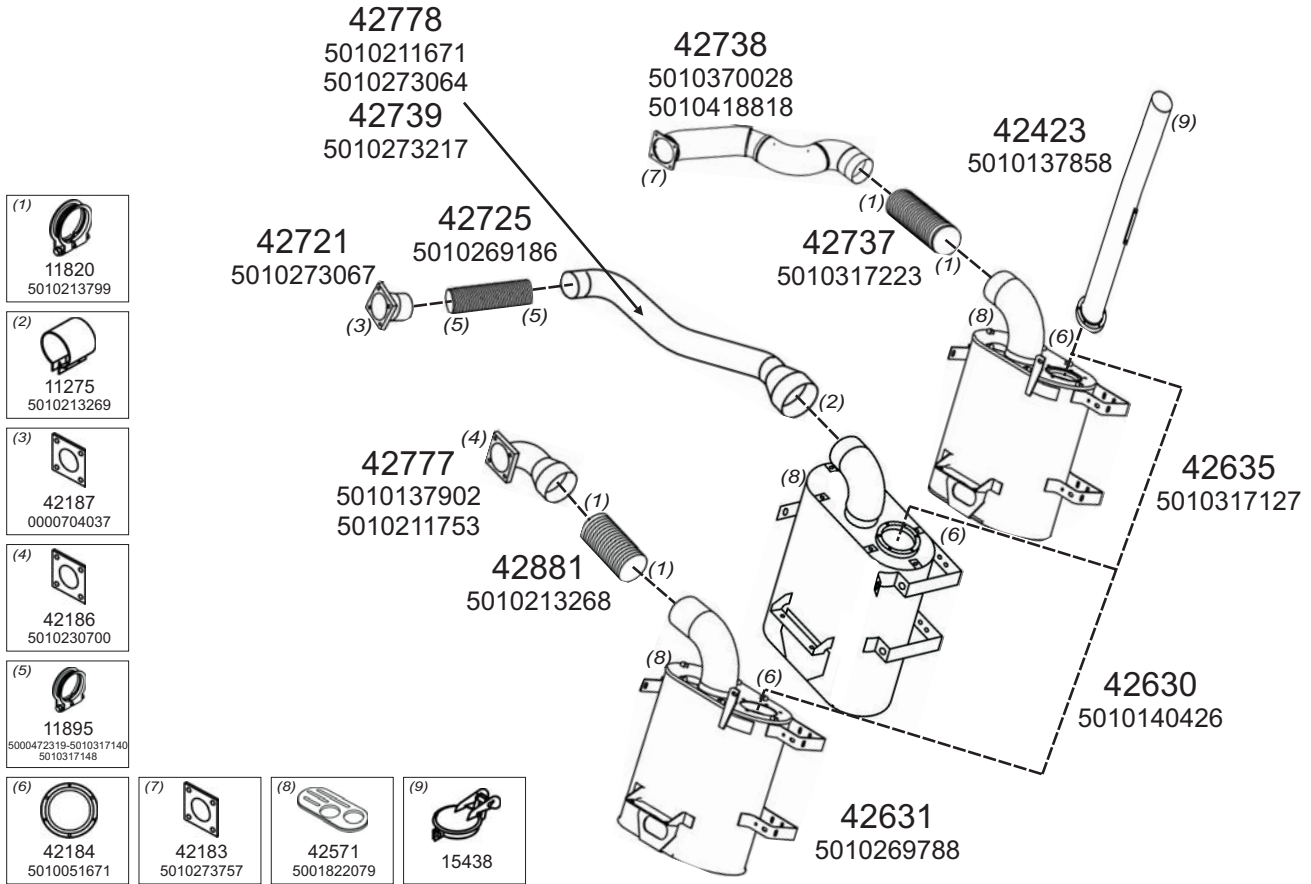

0509006

Type / Model RENAULT MAGNUM HORIZONTAL EURO2 AE385TI, AE420TI

Type / Model RENAULT MAGNUM HORIZONTAL RHD EURO2 AE390, AE430, AE470

Truck makers part numbers are quoted for reference only.

0509007

Type / Model RENAULT MAGNUM VERTICAL RHD EURO2 AE390, AE420I, AE430, AE470, AE560