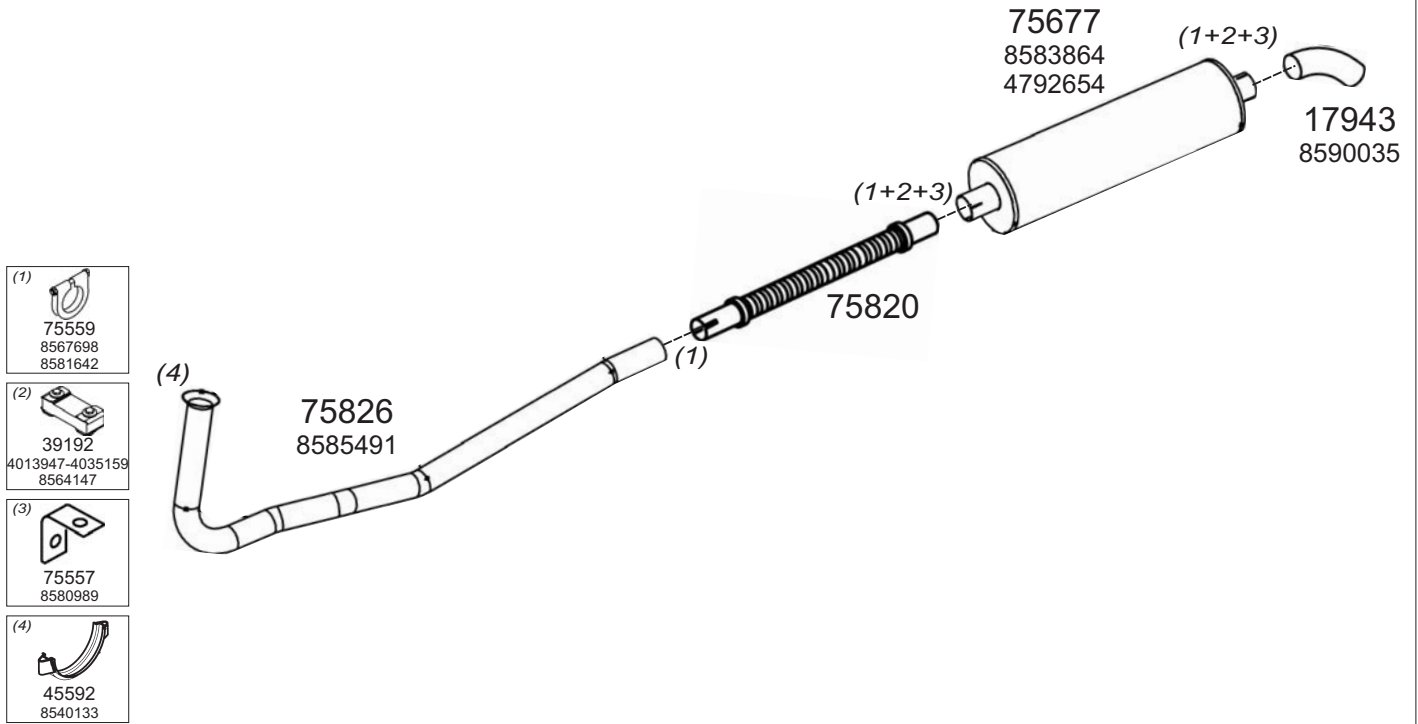

Type / Model IVECO FIAT RHD SERIE III ZETA 79.14