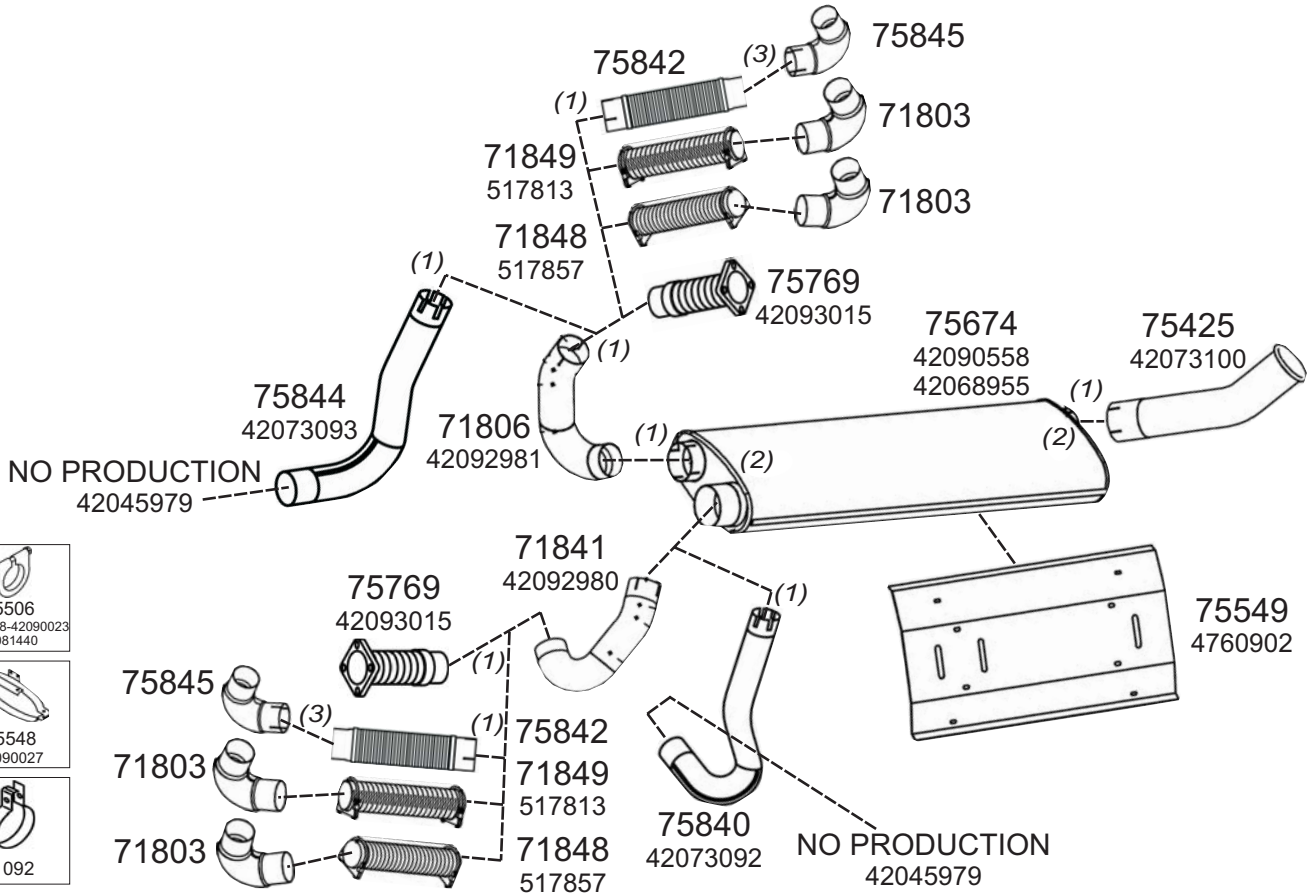

Type / Model IVECO TURBOSTAR LHD 1930-38, 190-42, 220-38, 240-38