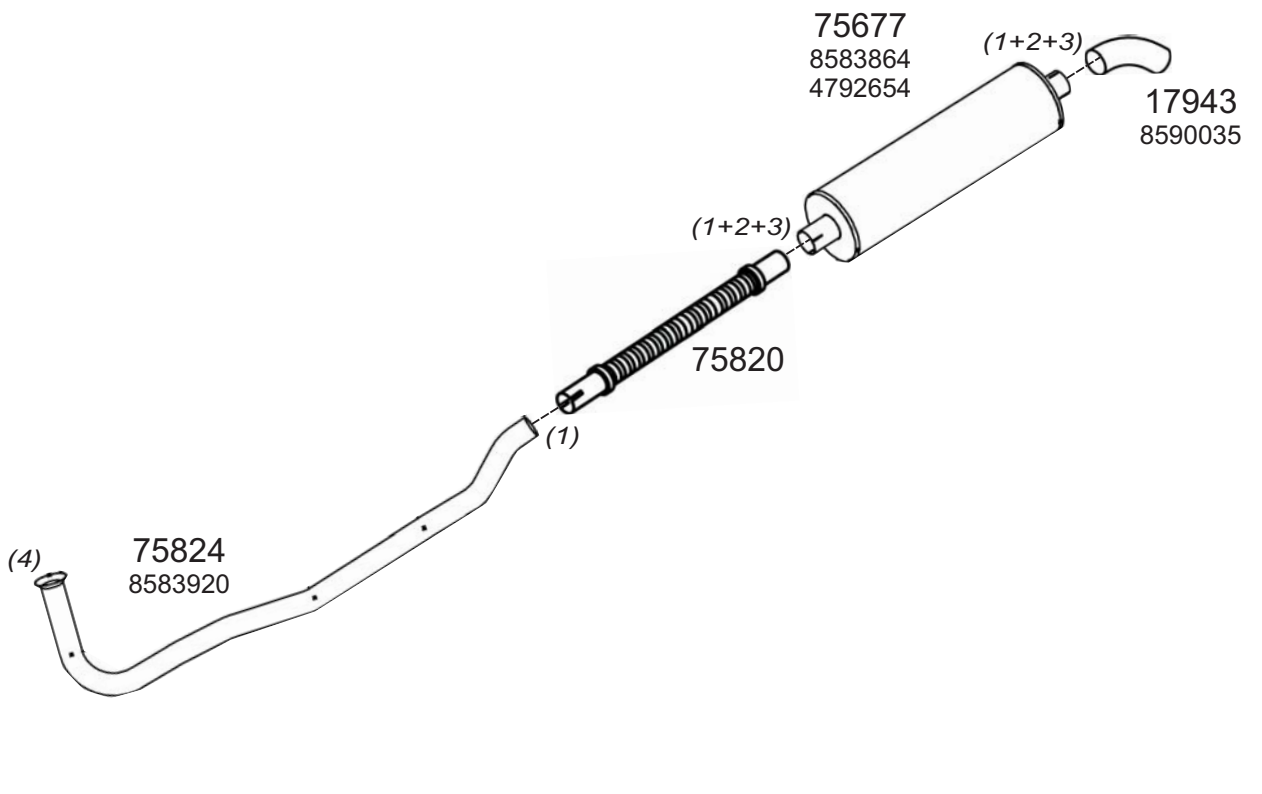

0301020

Type / Model IVECO FIAT RHD SERIES II 50.8II, 55.8

Type / Model IVECO FIAT RHD 09/1983 SERIES II 09/1985 ZETA 95.14, 109.14

Truck makers part numbers are quoted for reference only.

0301021

Type / Model IVECO FIAT RHD SERIES III 50.8, 60F8