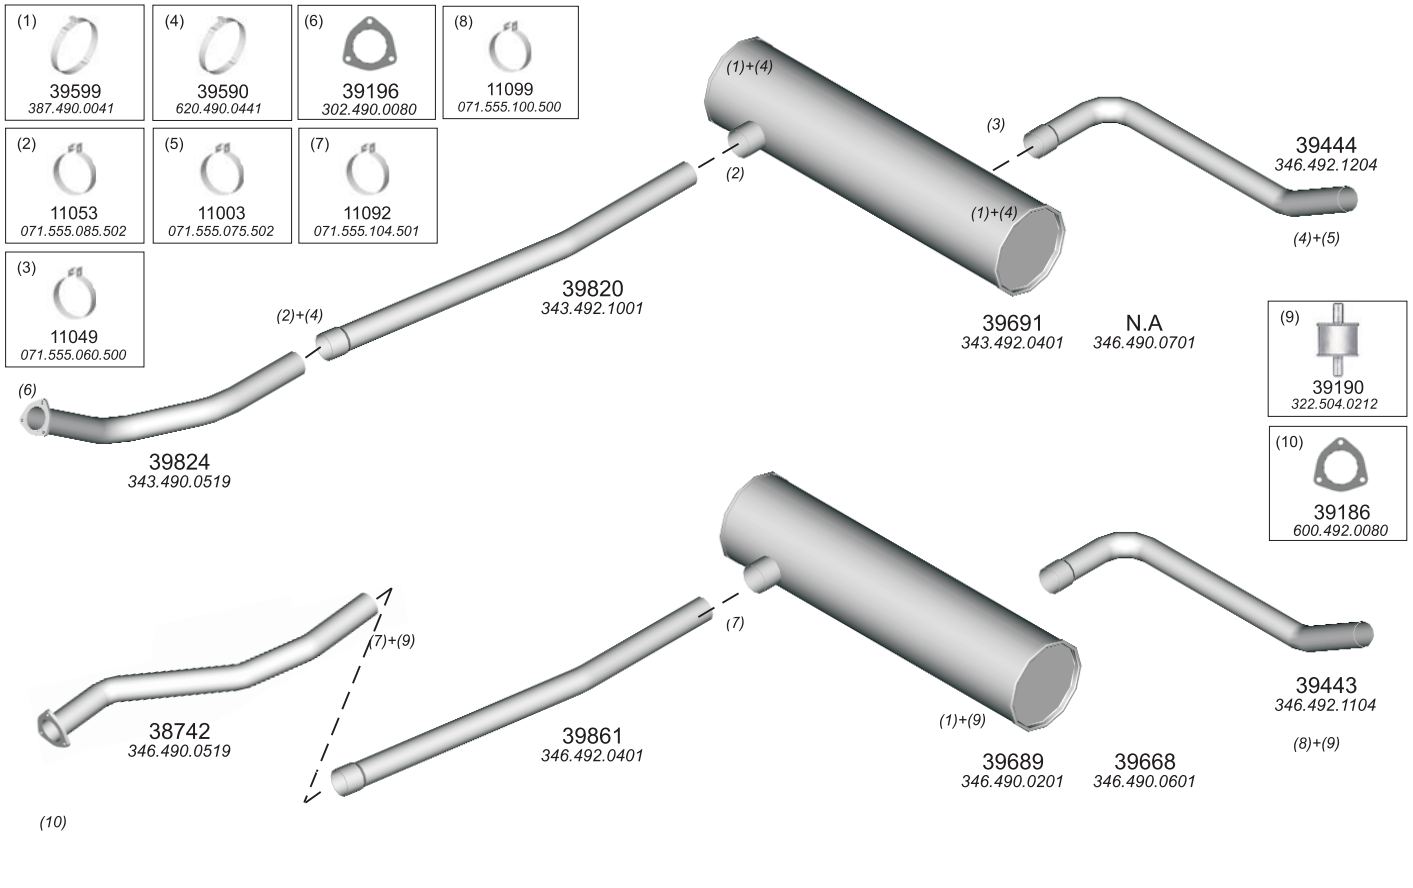

Type / Model Mercedes L2624/6X4,LK2624/6X4,LS2024/6X4,L2628/6X4,LK2628/6X4,LS2628/6X4.