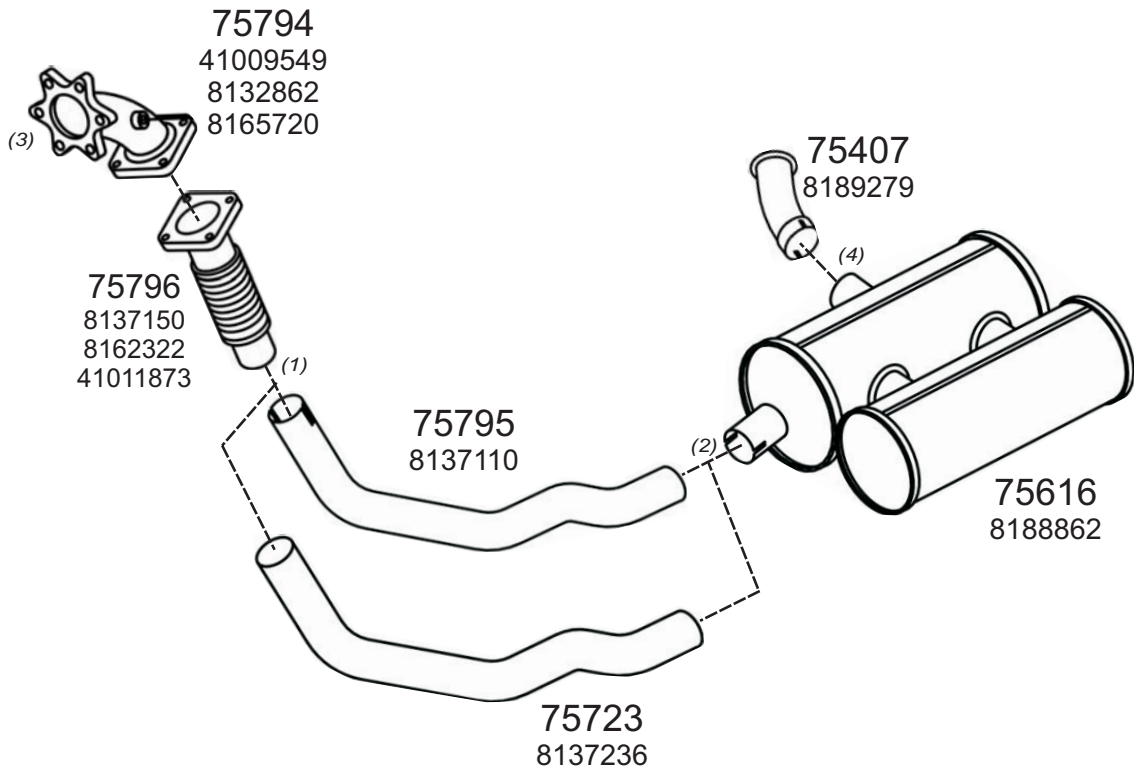

Type / Model IVECO EUROTRAKKER RHD HORIZONTAL ALL WHEEL DRIVE 190E31, 190E37, 190E42, 260E37, 330E37, 380E31, 380E37, 380E42, 400E31, 400E37, 400E42, 440E37, 720E31, 720E37, 720E42

Truck makers part numbers are quoted for reference only.