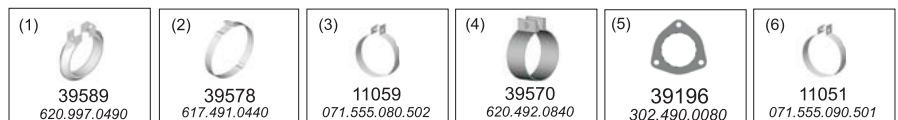

Type / Model Mercedes 1219, 1219K, 1219S, 1219A, 1219AK, 1619, 1619K, 1619KO, 1619A, 1619AK.

Truck makers part numbers are quoted for reference only.

Type / Model Mercedes 1424F,1419F,1219F.

Type / Model Mercedes 1922,2222,2422,2622.