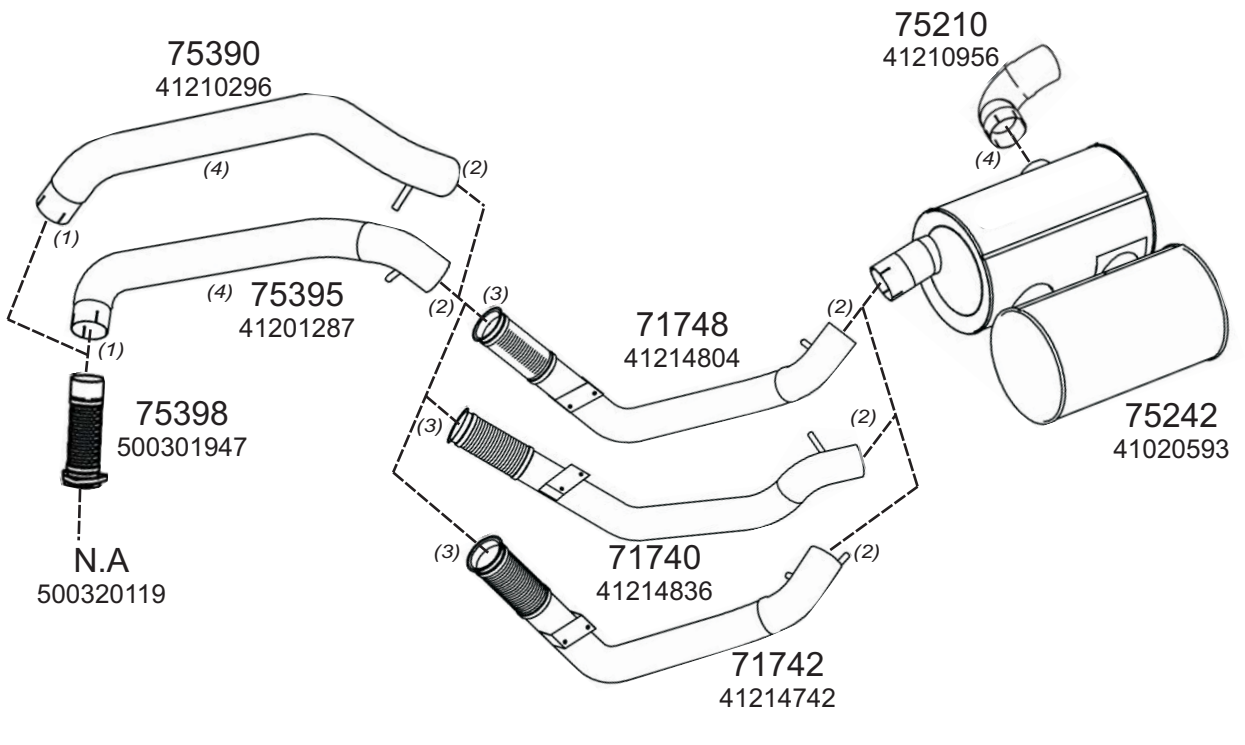

Type / Model IVECO EUROTRAKKER CURSOR RHD HORIZONTAL Wb3800 180E24, 260E31. Wb4200 180E24, 180E27. Wb4500 180E27

Truck makers part numbers are quoted for reference only.

0309016