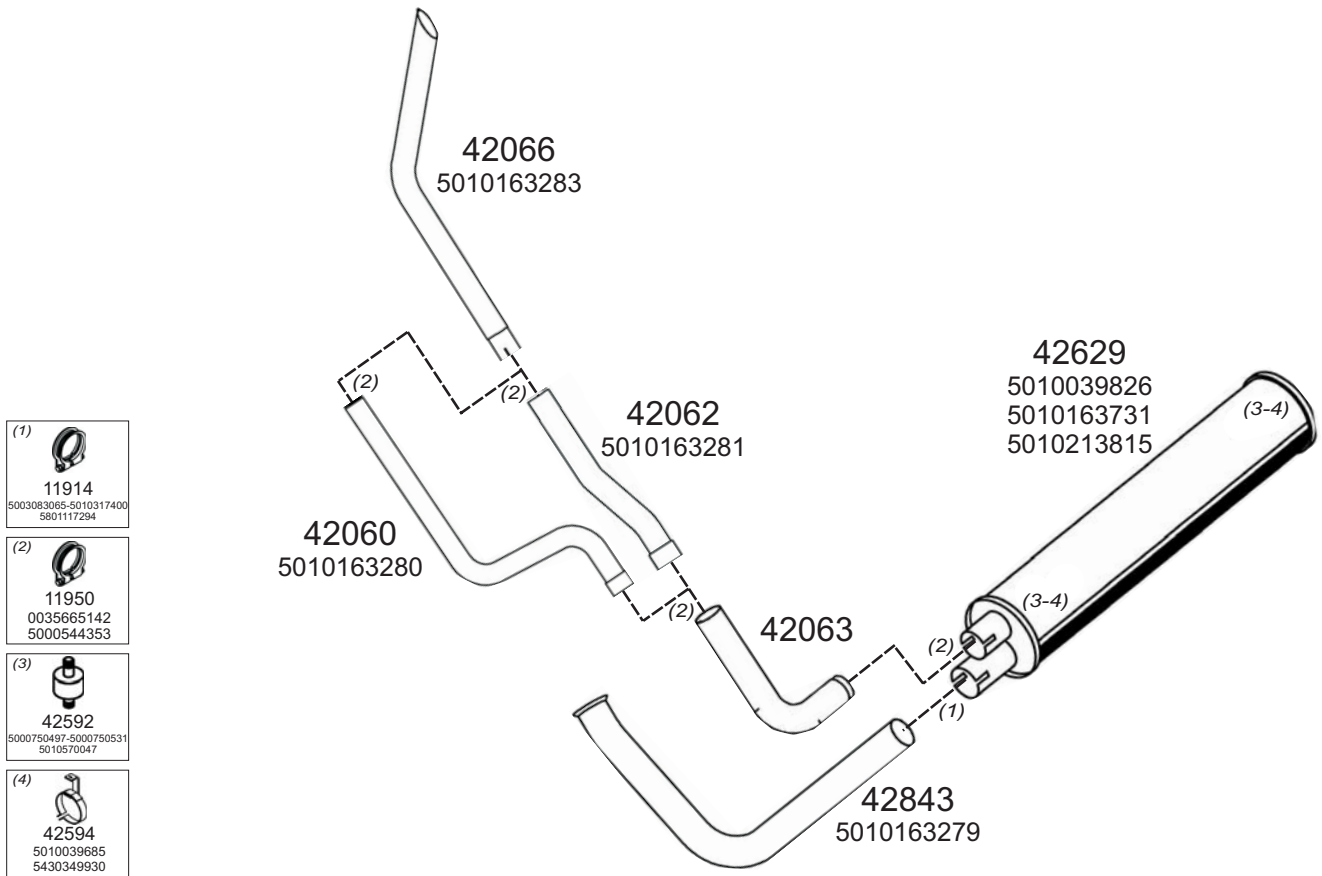

Type / Model RENAULT MIDLUM HORIZONTAL LHD

Truck makers part numbers are quoted for reference only.