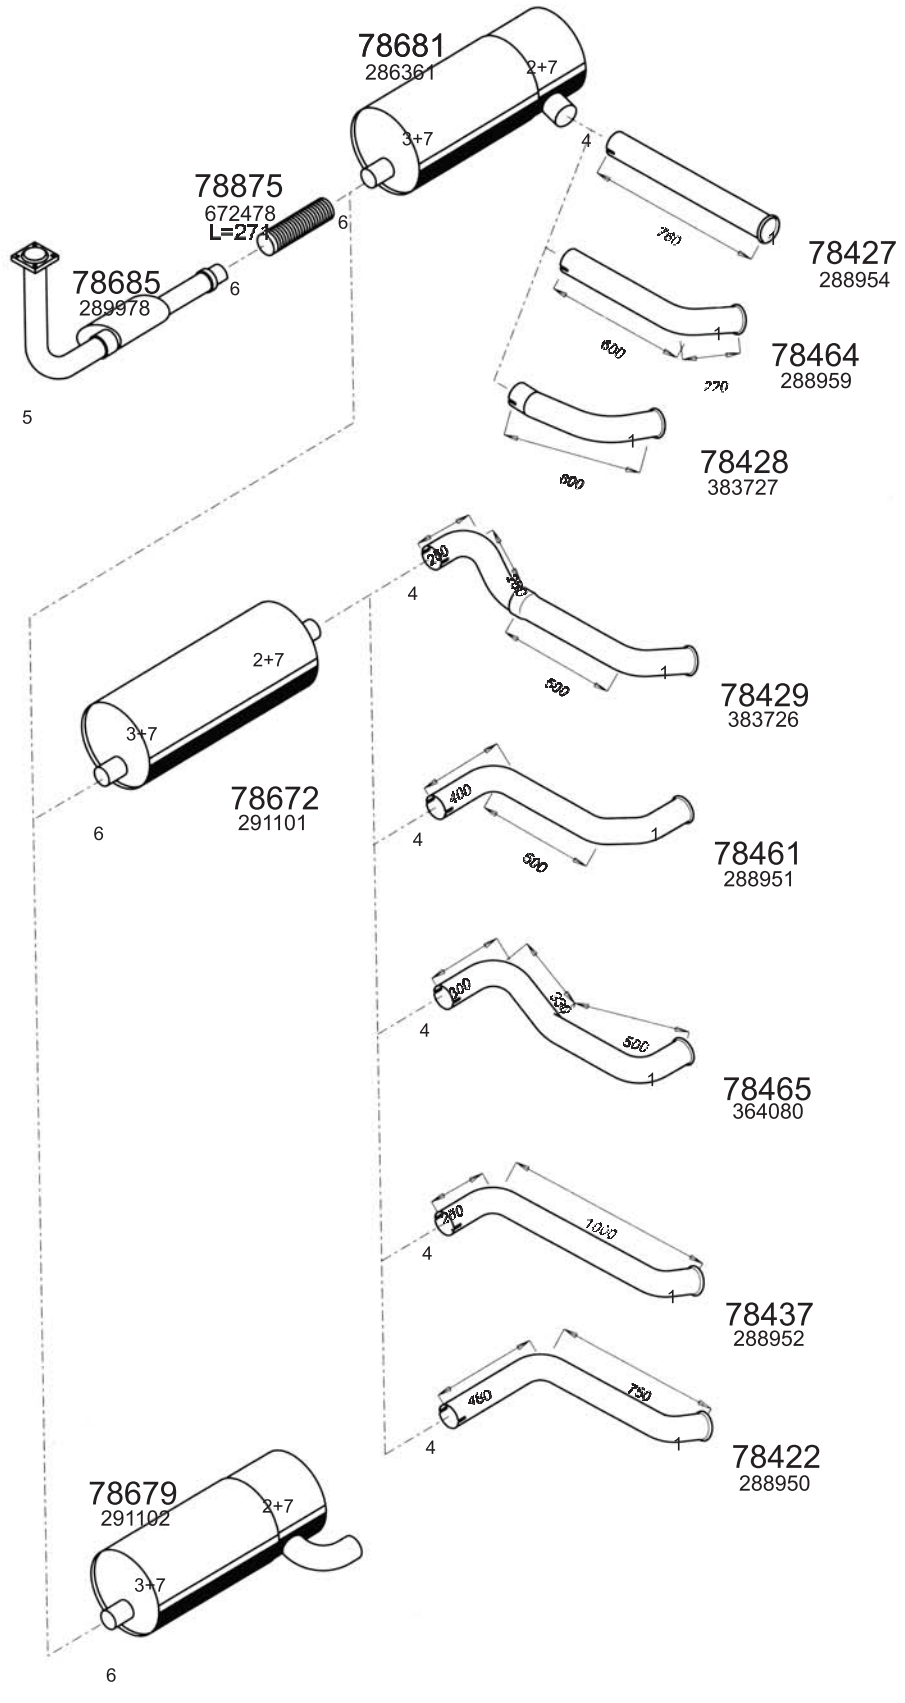

- 1 **19879**
  682608
  (279634)
  (279633)
- 2 **78582**
  398656
- 3 **78586**
  398655
- 4 **11881**
- 5 **19833**
  682612
  (288929)
  (288928)
- 6 **11697**
- 7 **78577**
  (X2) 0285530

Type / Model | 2800 ATI, 3300 ATI, 3600 ATI

Truck makers part numbers are quoted for reference only.