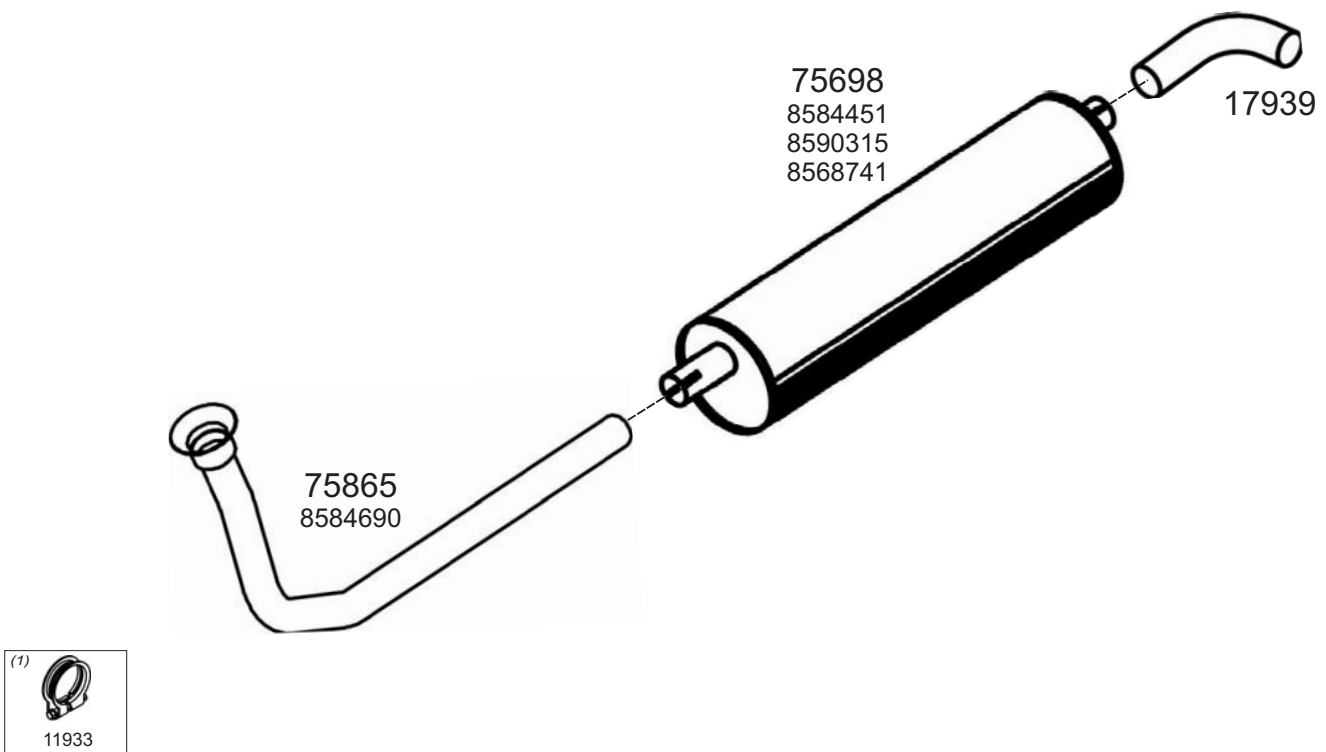

0301020

Type / Model IVECO FIAT RHD SERIES II 50.8II, 55.8

Type / Model IVECO FIAT RHD 09/1983 SERIES II 09/1985 ZETA 95.14, 109.14

Truck makers part numbers are quoted for reference only.

0301021

Type / Model IVECO FIAT RHD SERIES III 50.8, 60F8