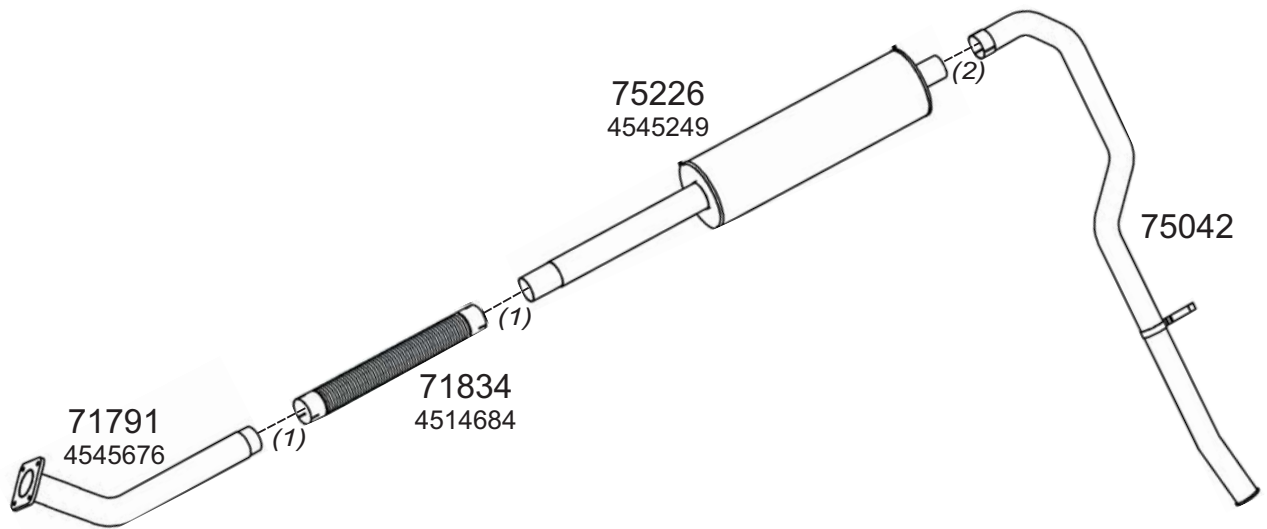

Type / Model IVECO FIAT LHD 682 N3, 682 N4, 682 T