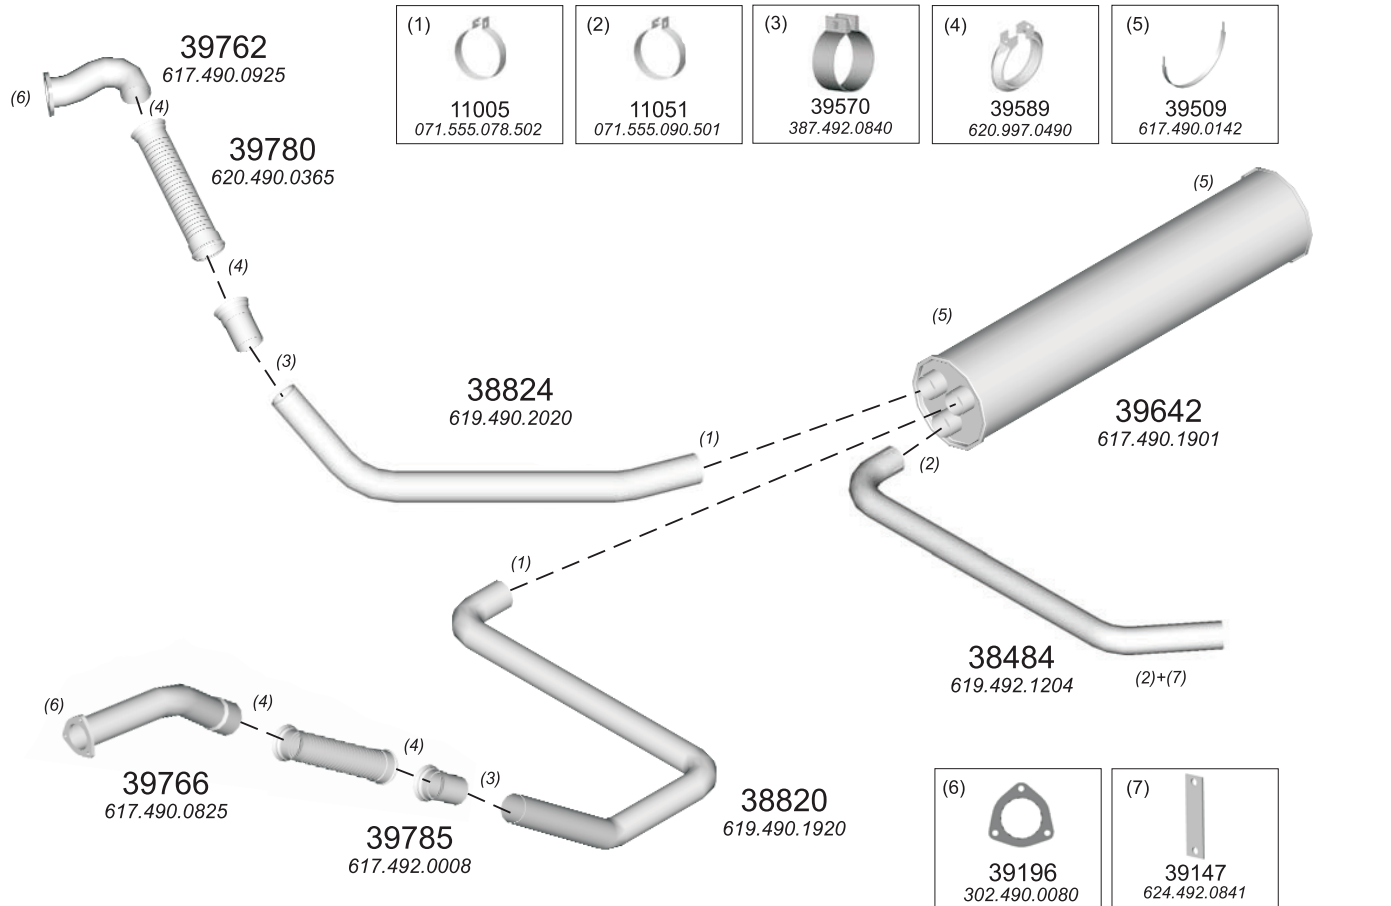

Type / Model Mercedes 2222,2225,3025K,2222/2421,2822,2825,2828.

Truck makers part numbers are quoted for reference only.

Type / Model Mercedes 2222,2225,3025K,2222/2421,2822,2825,2828L.

Type / Model Mercedes 2222K.