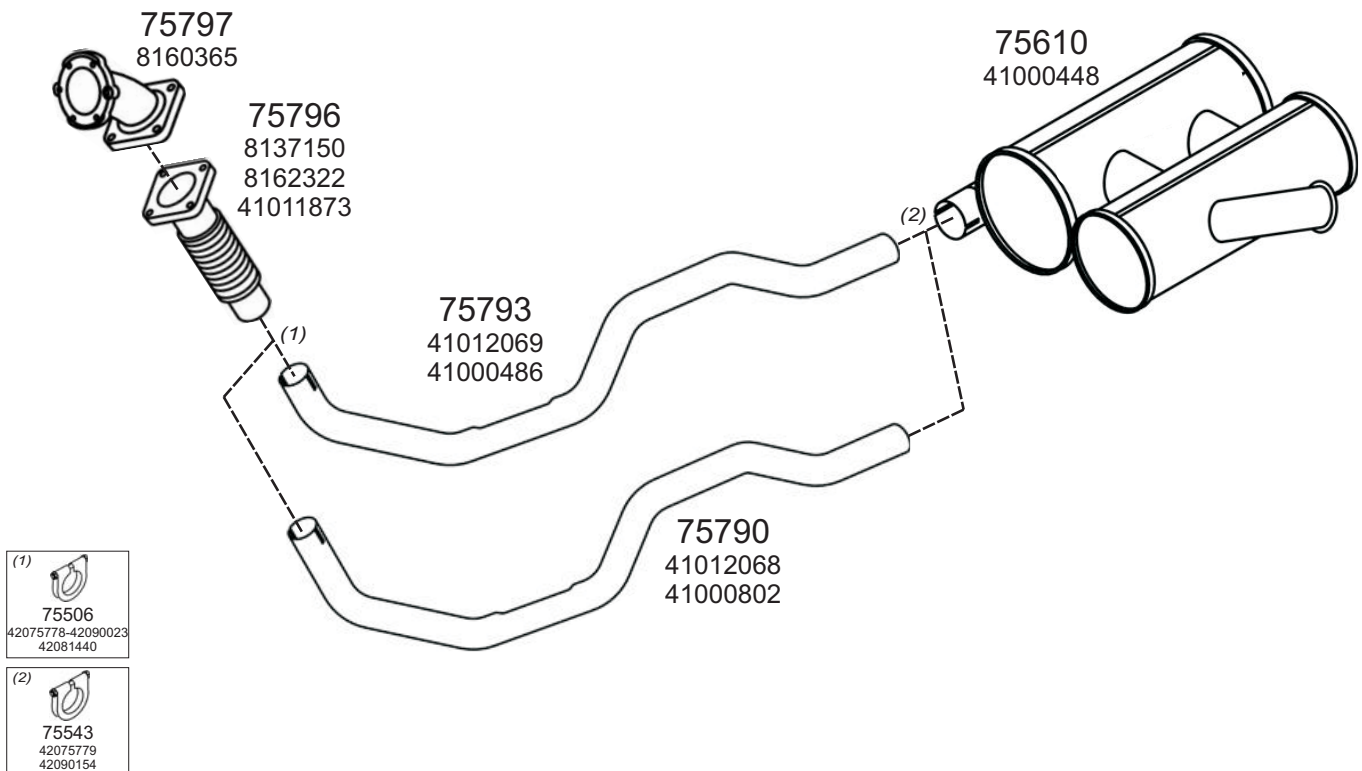

Type / Model IVECO EUROTRAKKER LHD HORIZONTAL 340E34, 340E37, 410E37, 410E42

Truck makers part numbers are quoted for reference only.

0309003