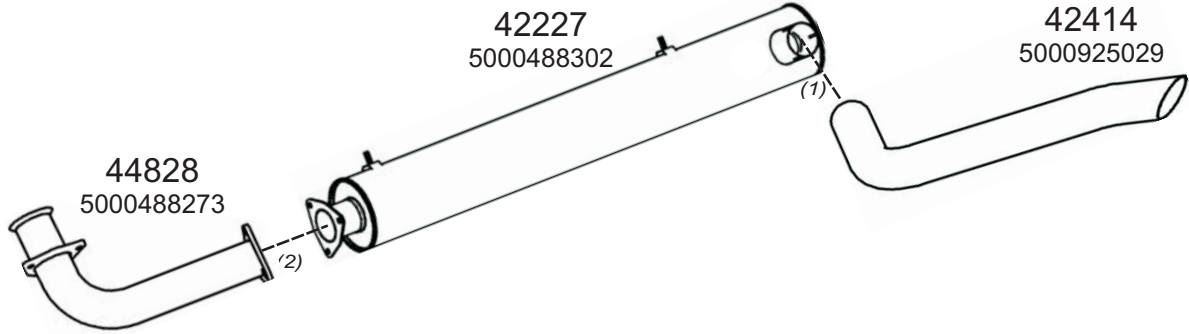

Type / Model RENAULT S45, S53, S105 HORIZONTAL LHD S45, S45GT, S45R, S45RX, S53, S53M, S53R, S53RX, S105, S105M, S105R, S105RAX, S105RX