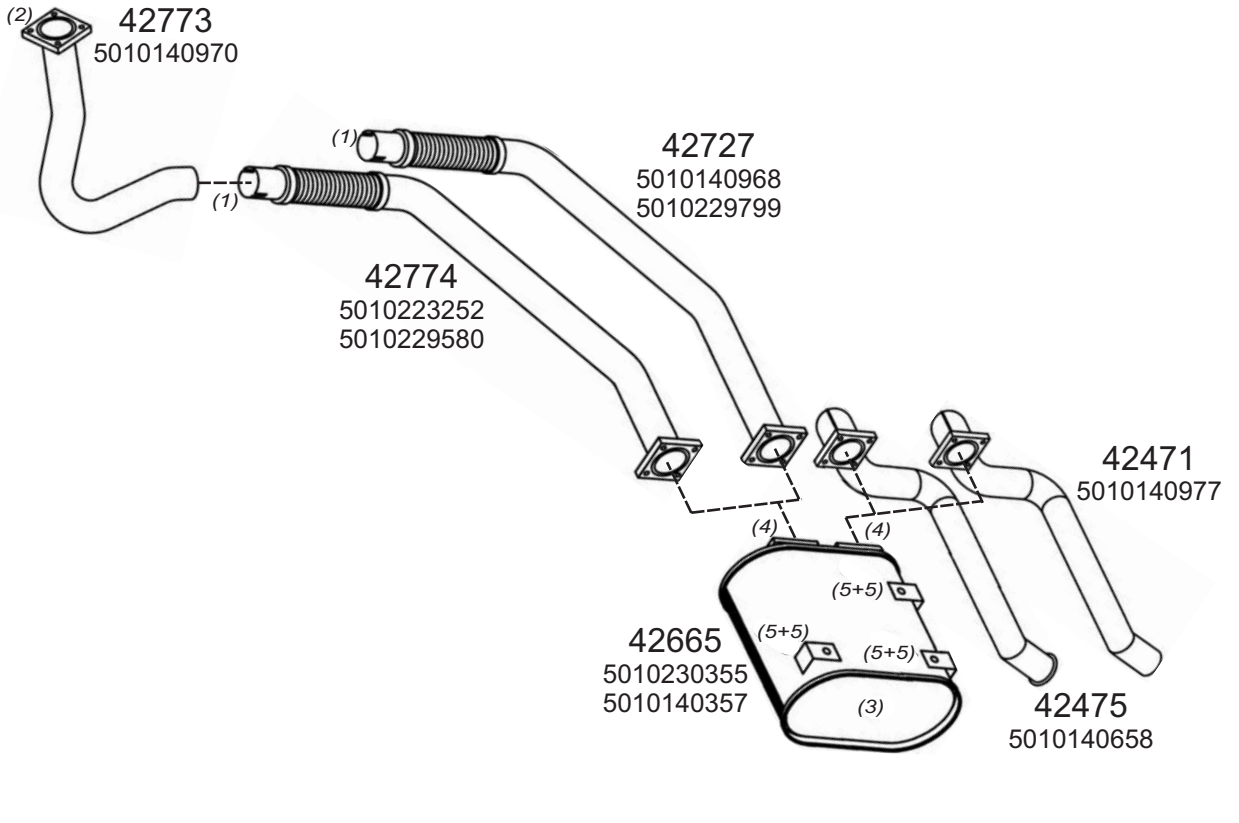

Type / Model RENAULT MAJOR HORIZONTAL LHD R385TI, R420TI