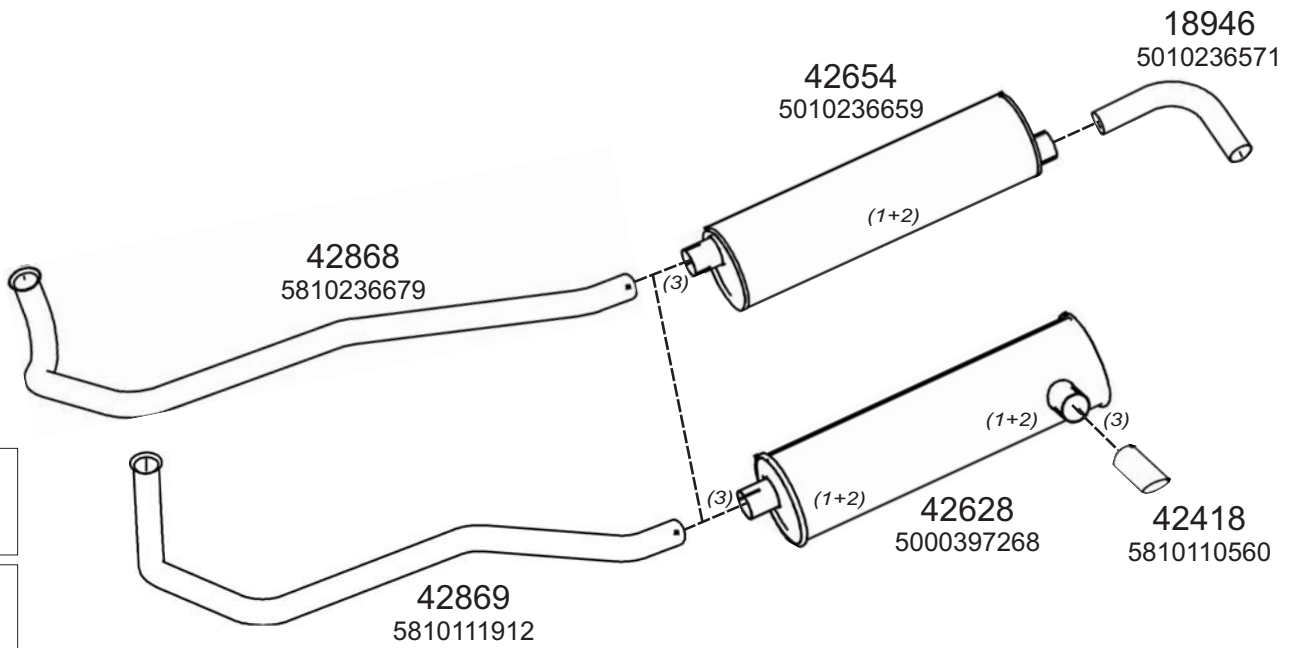

0516003

Type / Model RENAULT MESSENGER HORIZONTAL LHD B90, B110, B120

Type / Model RENAULT MESSENGER HORIZONTAL LHD EURO1,2 B110

Truck makers part numbers are quoted for reference only.

0516004

Type / Model RENAULT MESSENGER HORIZONTAL LHD B110, B120