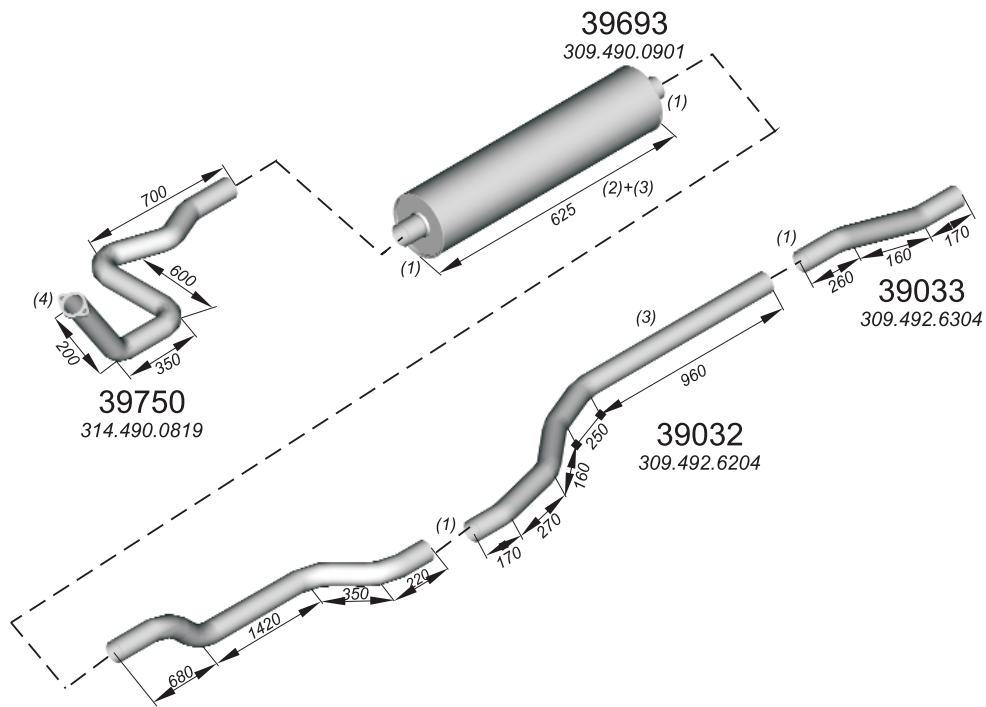

Type / Model Mercedes O 309 D

Type / Model Mercedes O 309 D

Truck makers part numbers are quoted for reference only.

Type / Model Mercedes O 309 D

Type / Model Mercedes O 309 D (OM 352) 613 D

Truck makers part numbers are quoted for reference only.