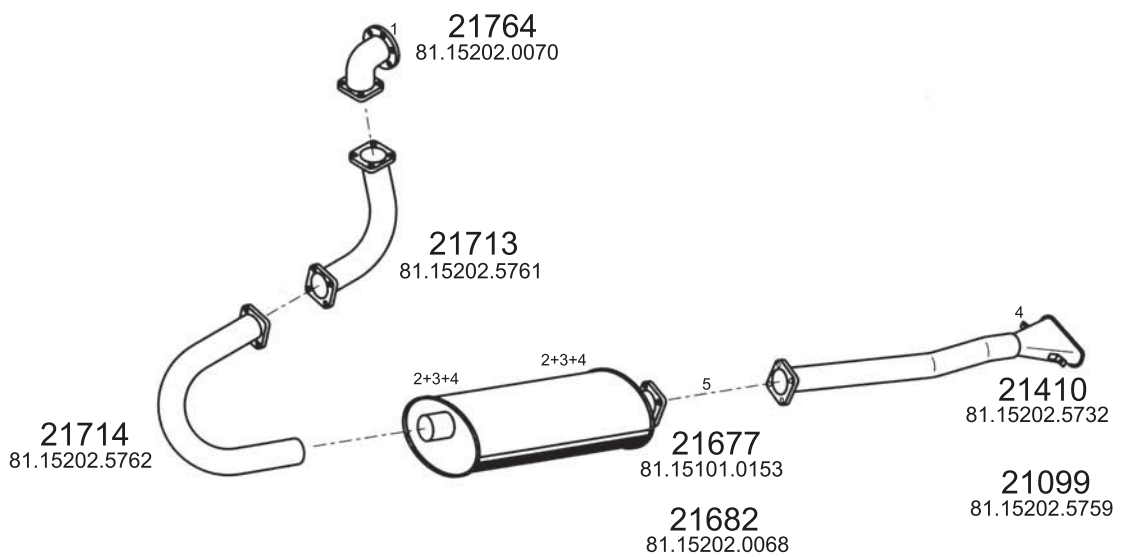

- 1 21587
  81.15901.0009
- 2 21598
  81.15501.5143
- 3 21576
  81.15501.5309
- 4 21190
  81.96210.0052
- 5 21199
  81.15.901.0006

Type / Model (16.240 HOCL, 16.280 HOCL, 16.290 HOCL) 470 ; (16.240 HOC, 16.280 HOC, 16.290 HOC) 471

Truck makers part numbers are quoted for reference only.