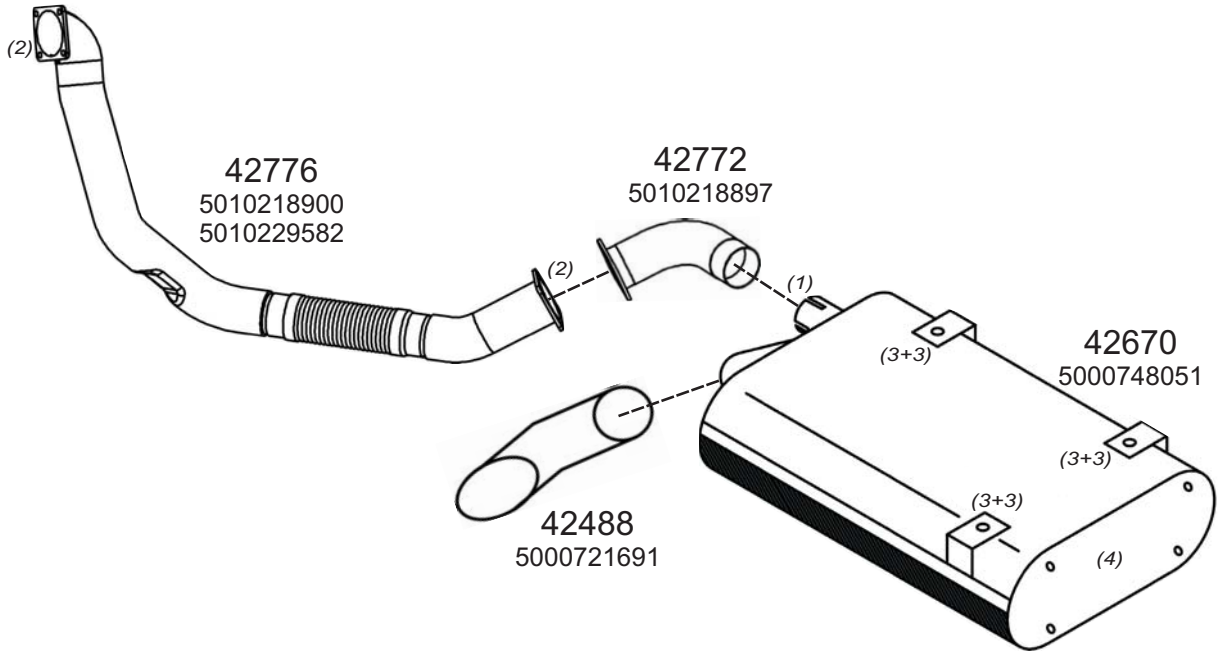

Type / Model RENAULT MAJOR HORIZONTAL RHD 06/90 R330, R340TI, R350, R380

Type / Model RENAULT MAJOR VERTICAL RHD 06/90 R330, R340TI, R350, R380

Truck makers part numbers are quoted for reference only.

0510006