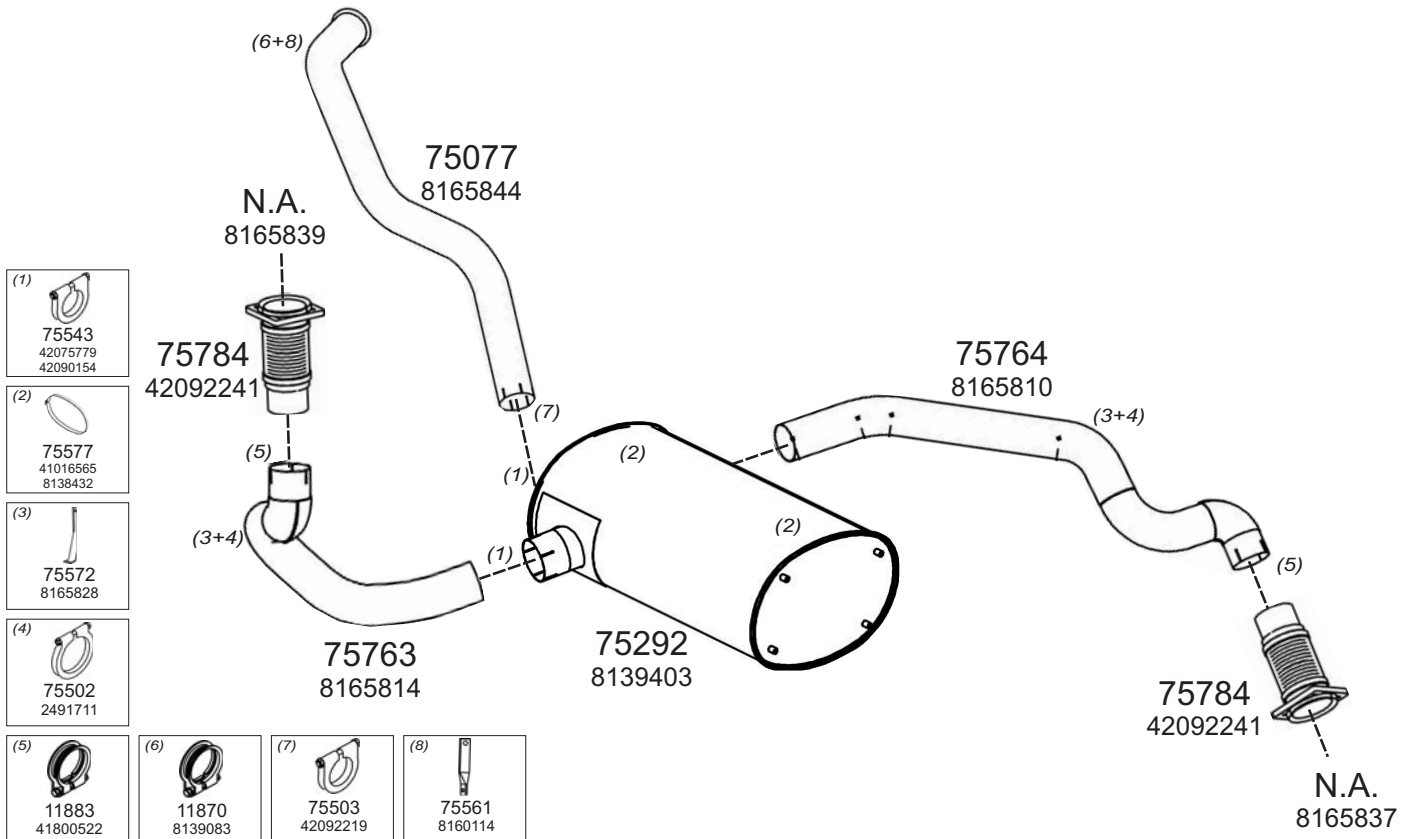

Type / Model IVECO EUROSTAR RHD HORIZONTAL 190E52, 400E52, 440E52

Truck makers part numbers are quoted for reference only.

0307004