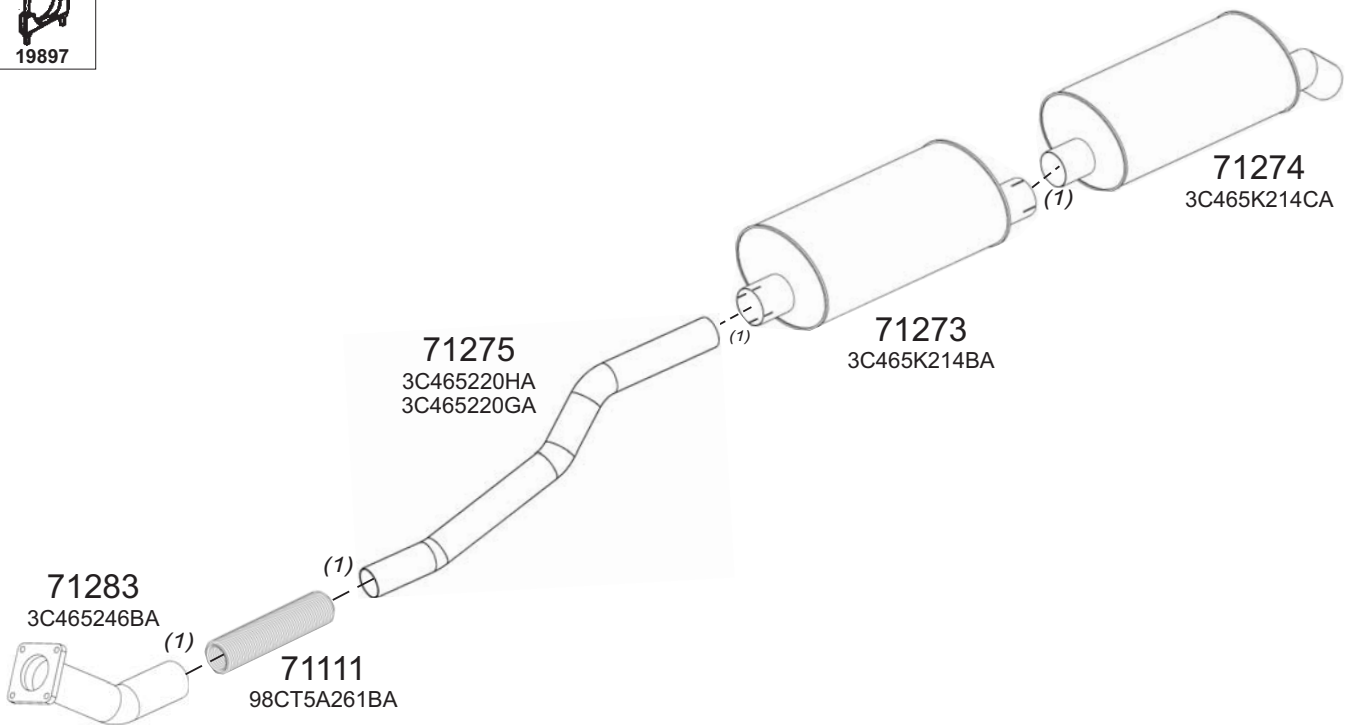

19897

Type / Model FORD CARGO 3230 EURO-2

19897

Type / Model FORD CARGO 2527-2530 DAMPER EURO-2

Truck makers part numbers are quoted for reference only.

Type / Model FORD CARGO 1830 ÇEKİCİ EURO-3

Type / Model FORD CARGO 2527-2530 EURO-3