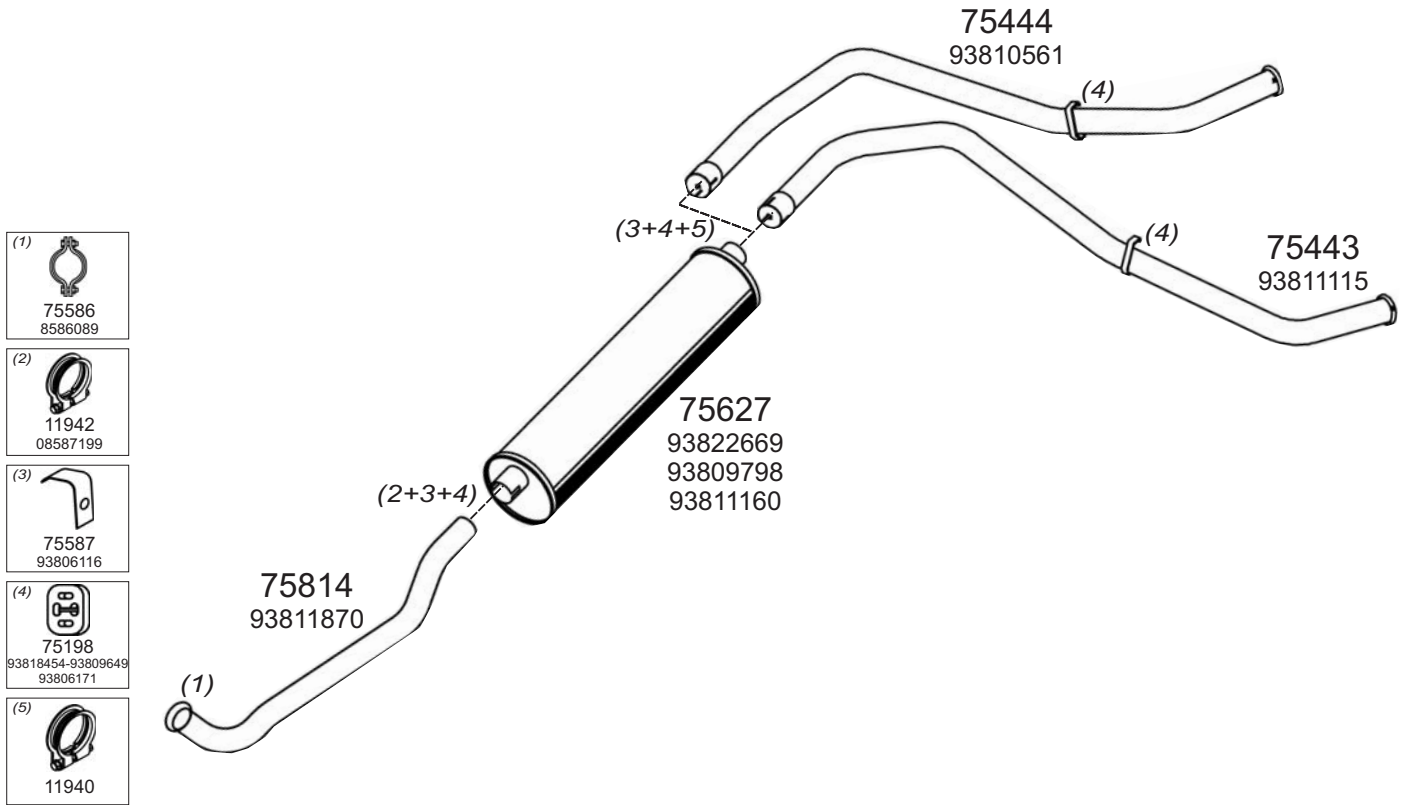

Truck makers part numbers are quoted for reference only.

0302006

Type / Model IVECO DAILY RHD 30.8, 35.8 NON TURBO NEWER VEHICLE

Type / Model IVECO DAILY RHD 1990 TURBO RESTYLING 35.10, 45.10, 49.10

Truck makers part numbers are quoted for reference only.