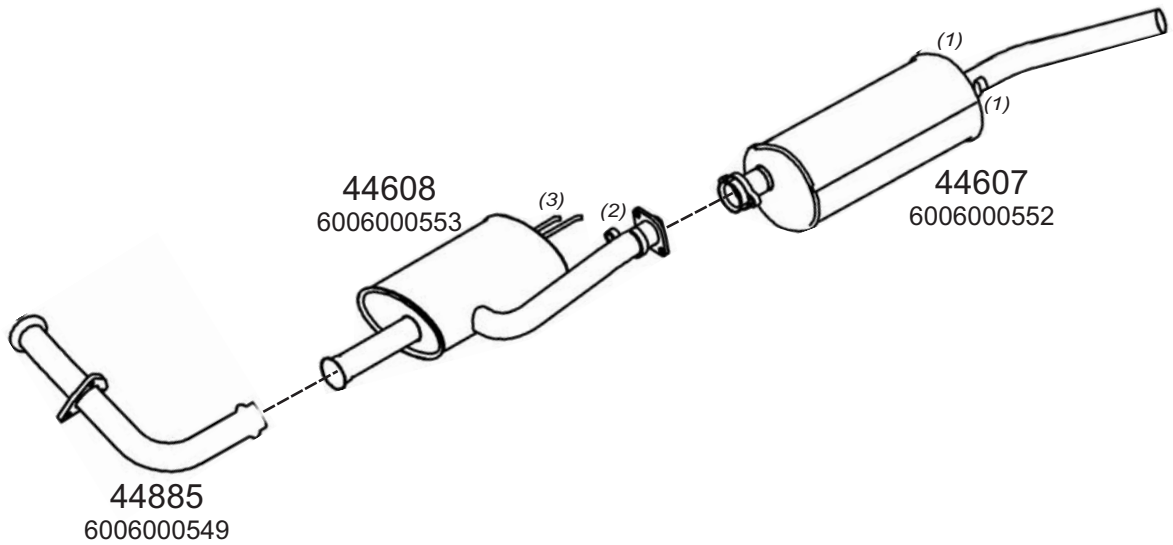

Type / Model RENAULT MASTER L HORIZONTAL LHD/RHD 2,5 LTR. DIESEL 03/91 97 2499 CC. 76 HP, 56 KW. S8U

Truck makers part numbers are quoted for reference only.

0513002