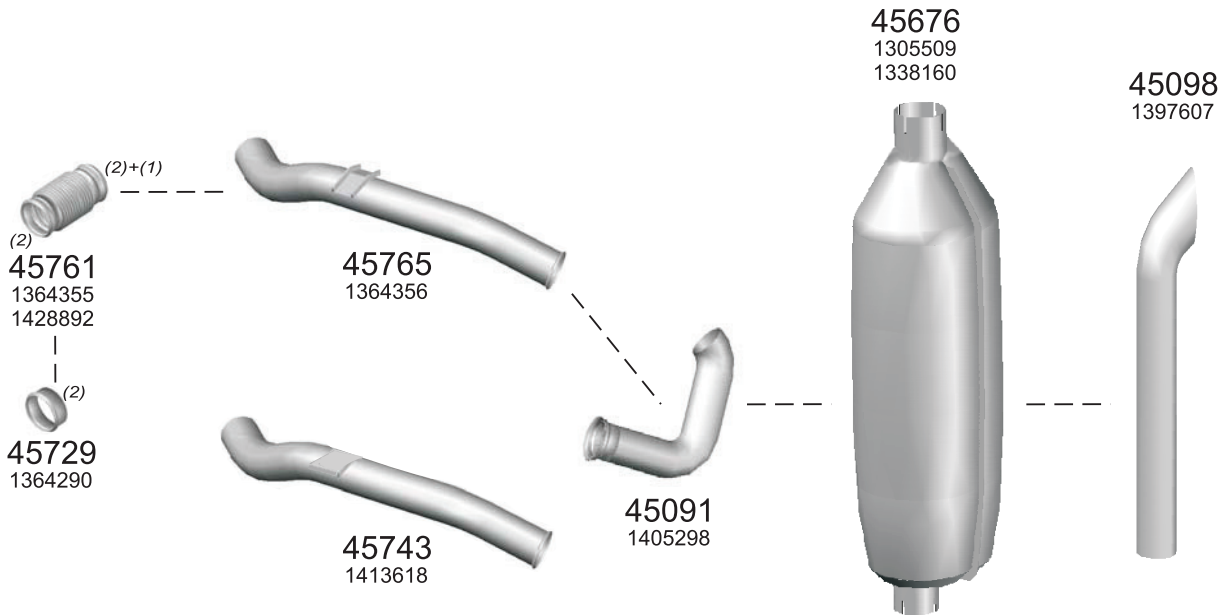

Type / Model Series 94, 114, 124, 144, 164 (C94, C114, C124, C144, D94, G94, G114, G124, G144, L94, L114, L124, L144)

Type / Model Series 94, 114, 124, 144, 164 (164)

Truck makers part numbers are quoted for reference only.