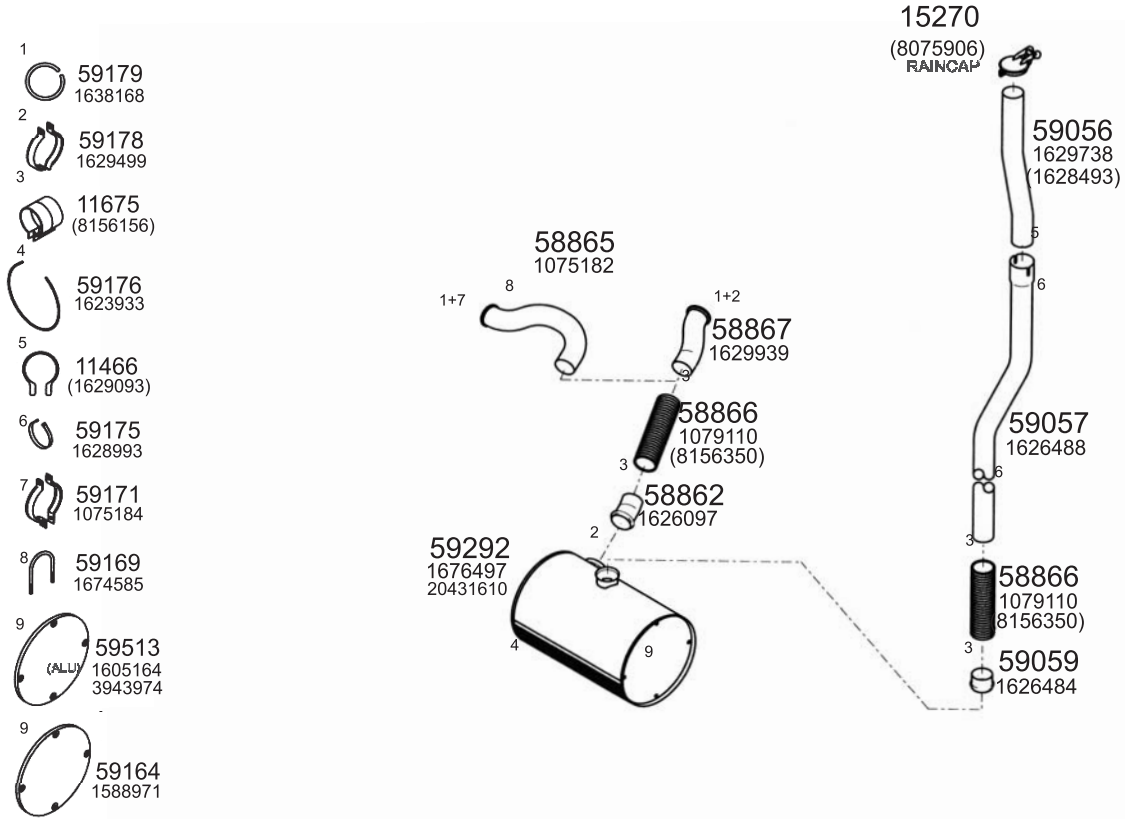

Type / Model FH 12, FH16 VERTICAL EXHAUST