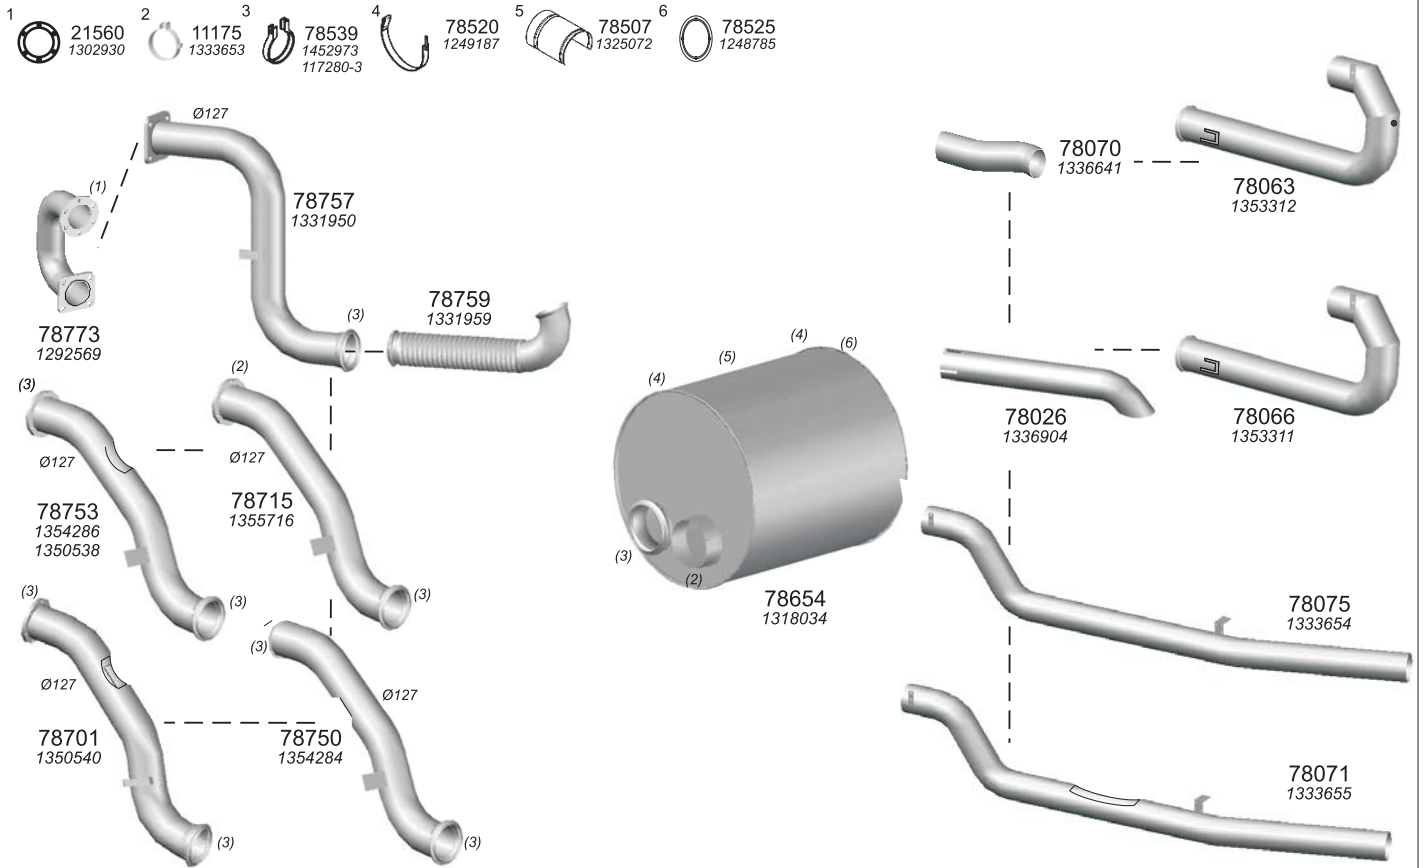

Type / Model Series 85CF FA85.340, FAC85.340, FAG85.340, FAN85.340, FAR85.340, FAS85.340, FAT85.340

Truck makers part numbers are quoted for reference only.