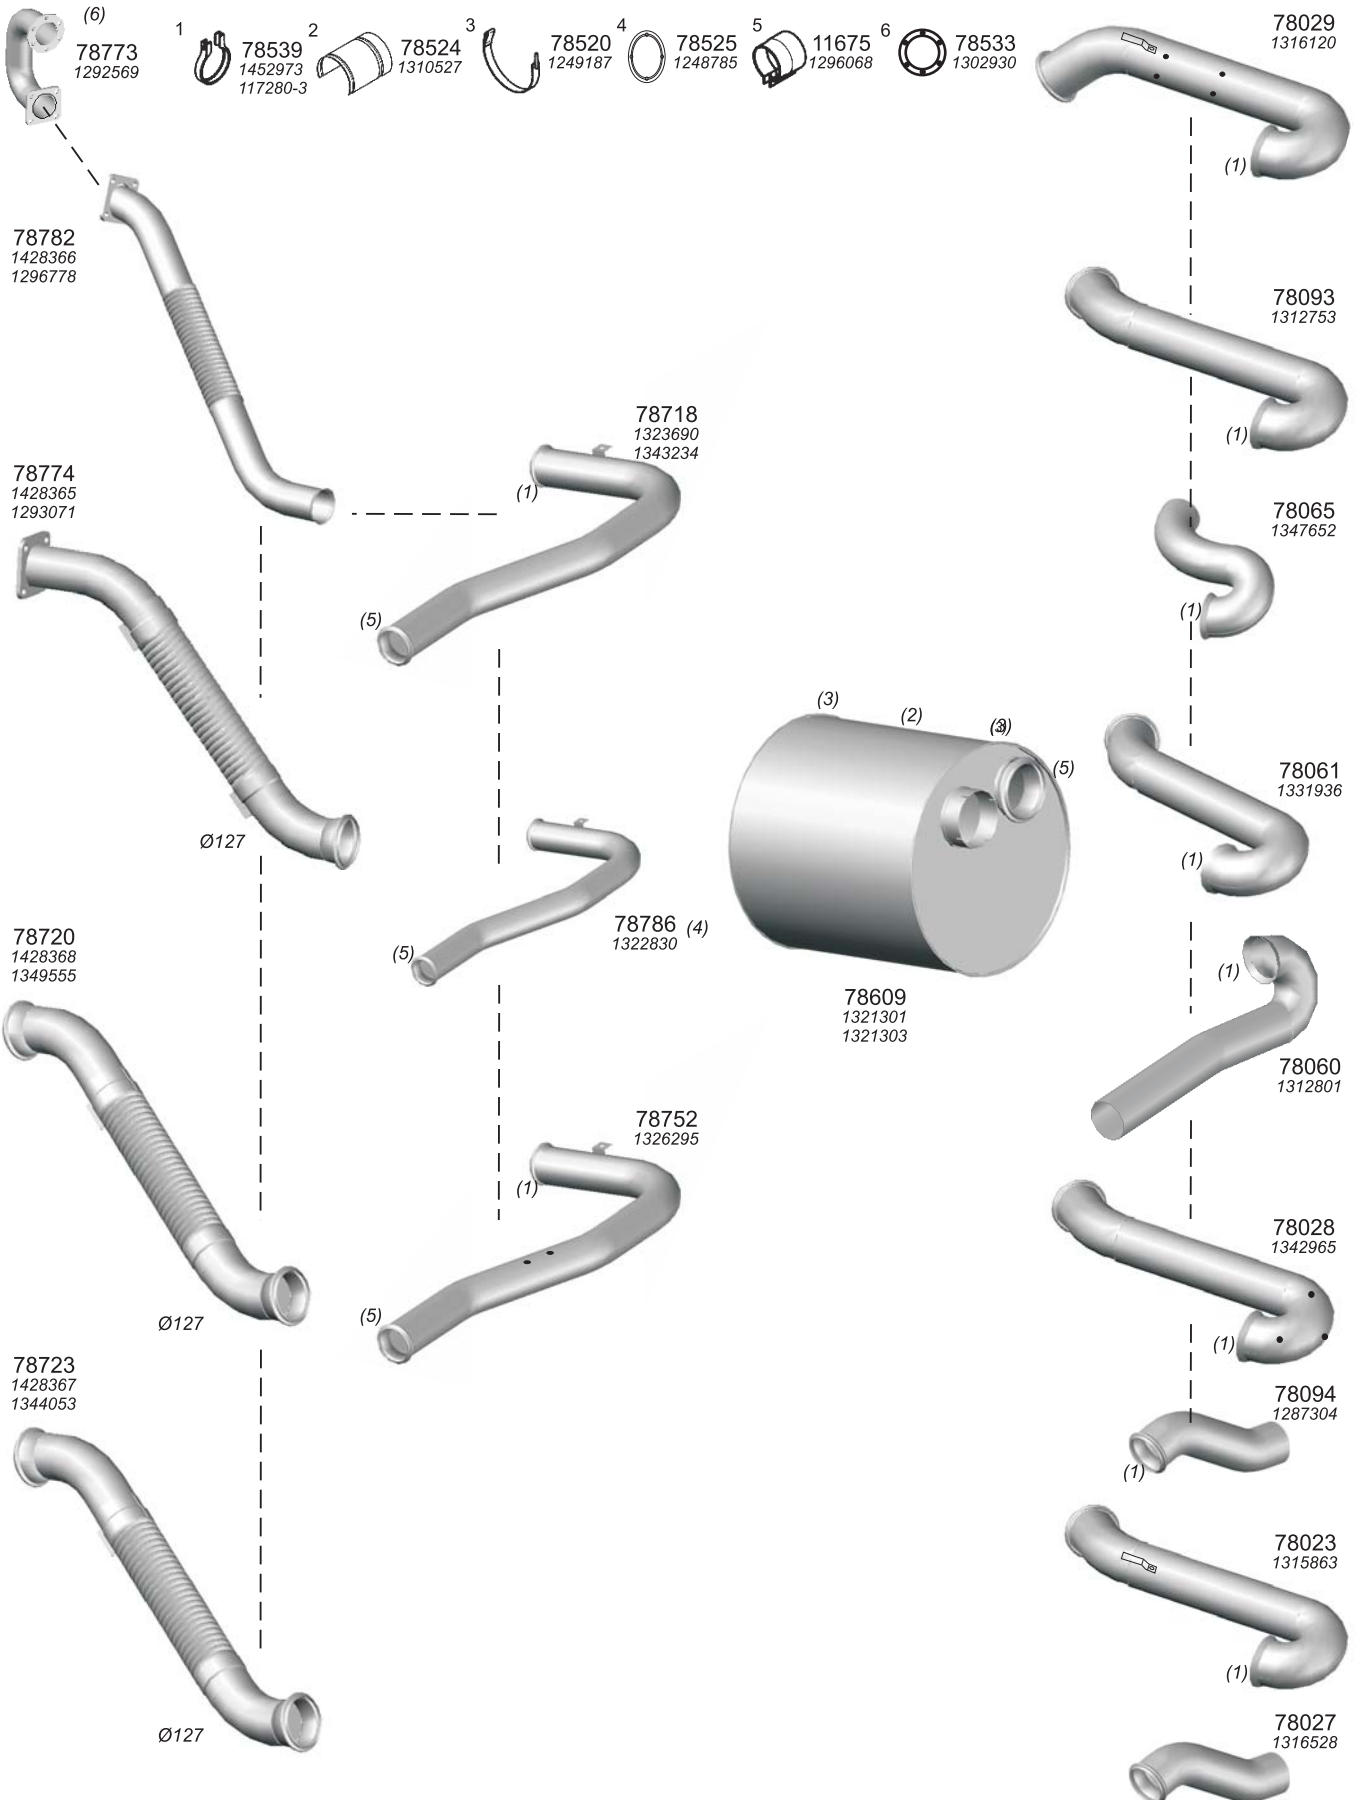

Type / Model Series 95 XF FT95.380, FT95.430, FT95.480, FTG95.380, FTG95.430, FTG95.480, FTR95.380, FTR95.430, FTR95.480, FTS95.380, FTS95.430, FTS95.480, FTT95.380, FTT95.430, FTT95.480

Truck makers part numbers are quoted for reference only.