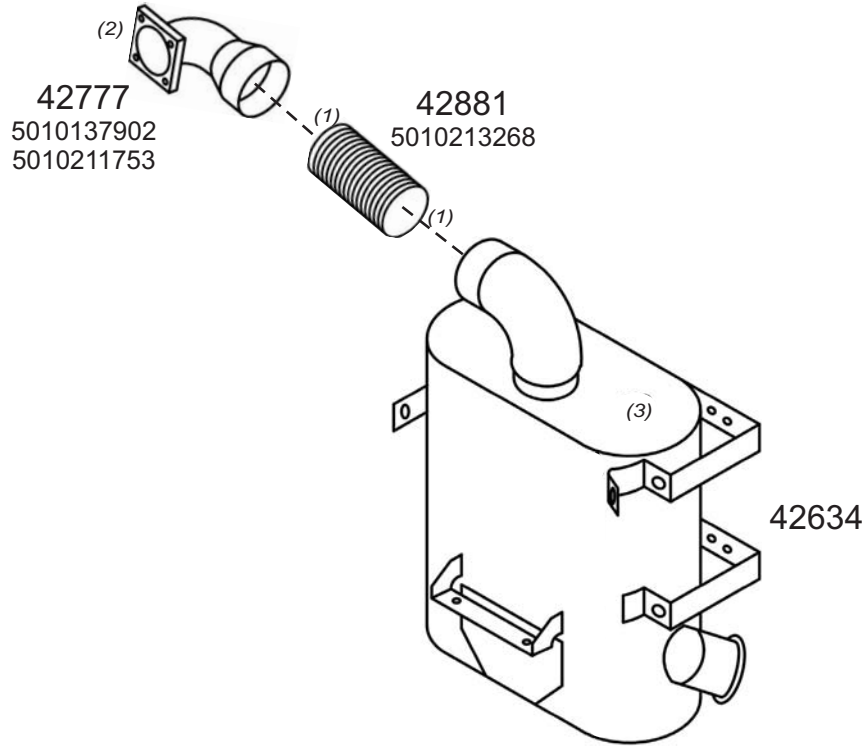

Type / Model RENAULT MAGNUM HORIZONTAL LHD EURO2 AE560

Type / Model RENAULT MEGNUM HORIZONTAL RHD EURO1 AE380, AE500(V8), AE520(V8), AE560

Truck makers part numbers are quoted for reference only.

0509005