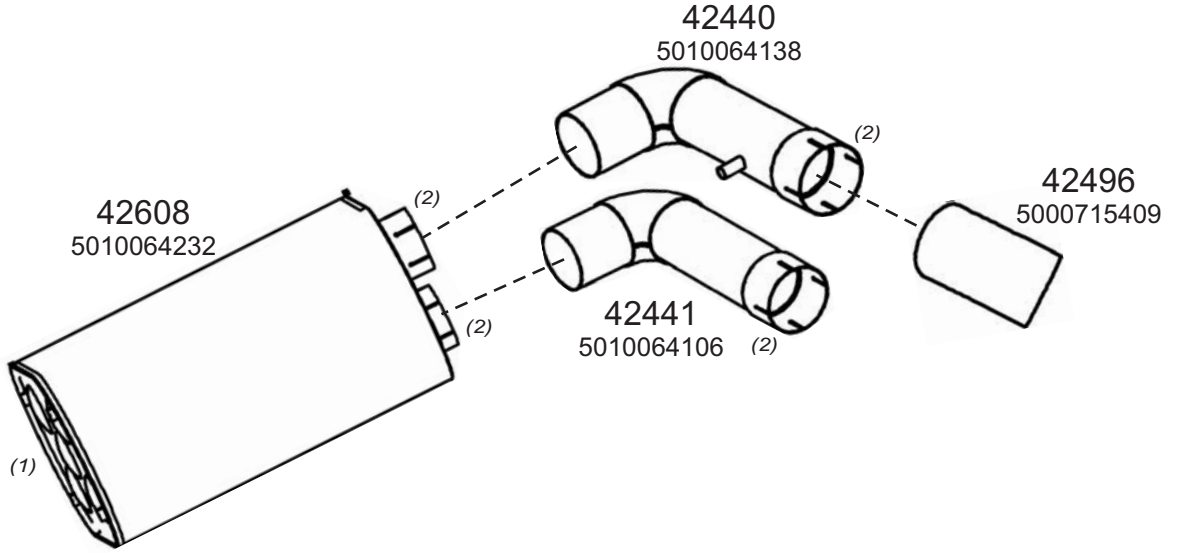

Type / Model RENAULT C-CLASS HORIZONTAL LHD CBH280, CBH340, CBH350, CBH380, CLM280, CLM340, CLM350, CLM380