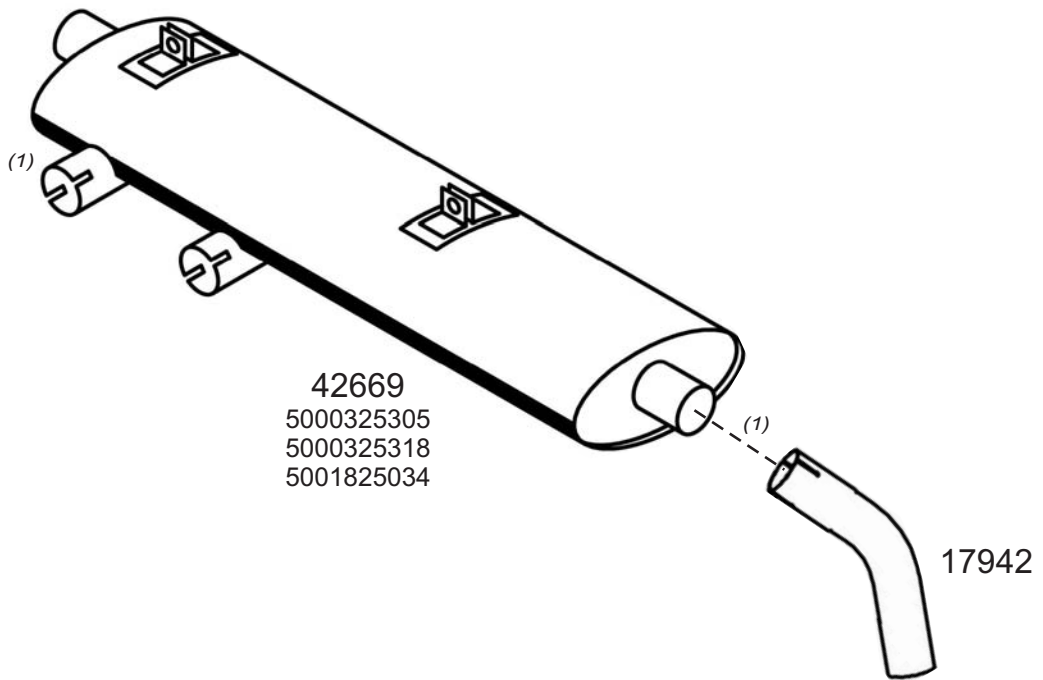

Type / Model RENAULT MIDLINER HORIZONTAL LHD JN60, JN60A, JN90, JP11, JP14, S100, S110, S130