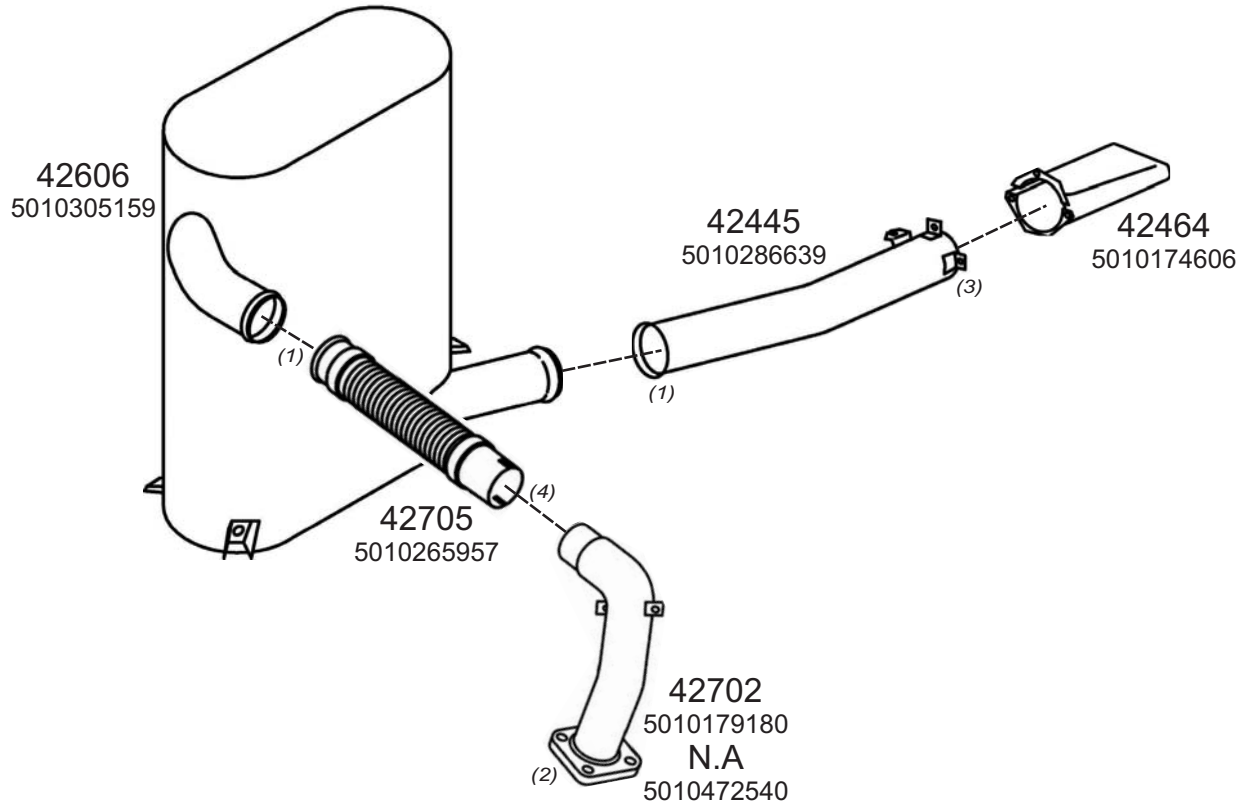

Truck makers part numbers are quoted for referance only.

0506001

Type / Model RENAULT GX317 (HEULIEZ) HORIZONTAL LHD

Type / Model

Truck makers part numbers are quoted for reference only.

0506002

Type / Model RENAULT ILIADE HORIZONTAL LHD 01/97