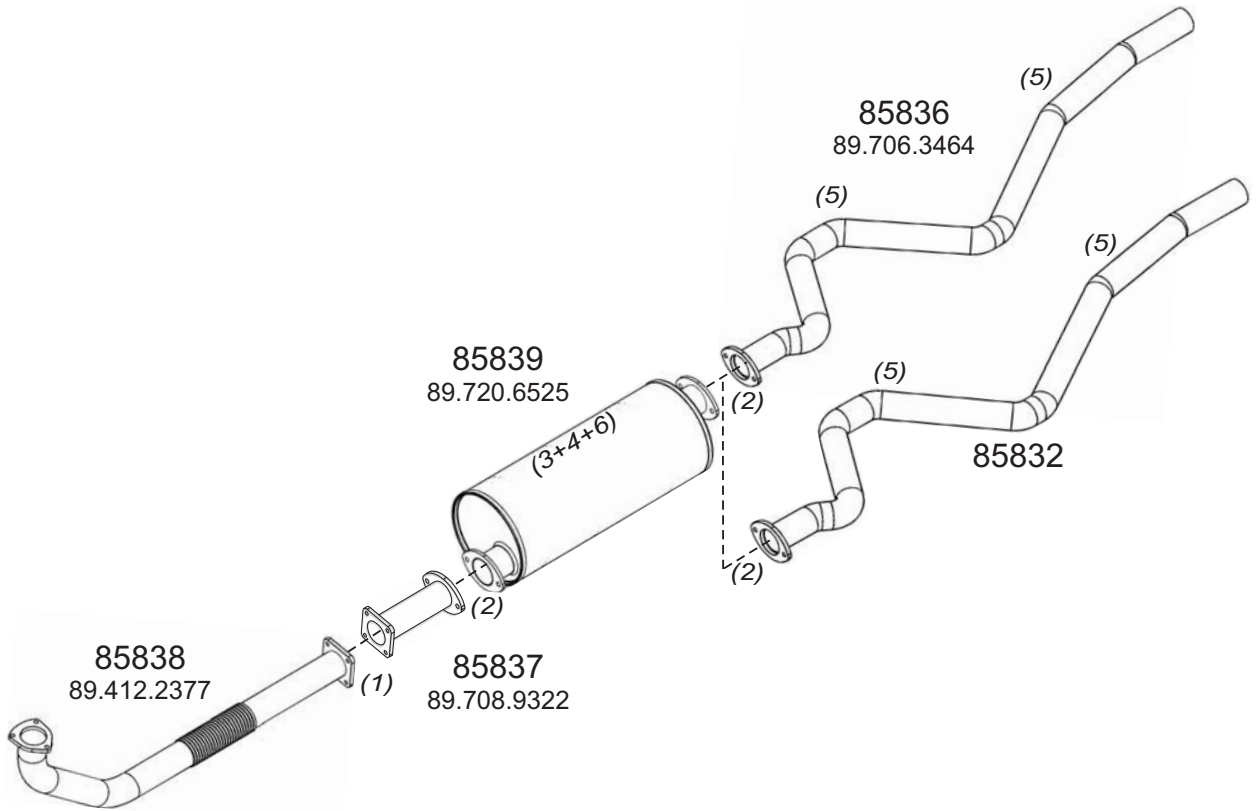

Type / Model ISUZU NPR 66 (ŞAMPİYON) SUSTURUCU

Truck makers part numbers are quoted for reference only.