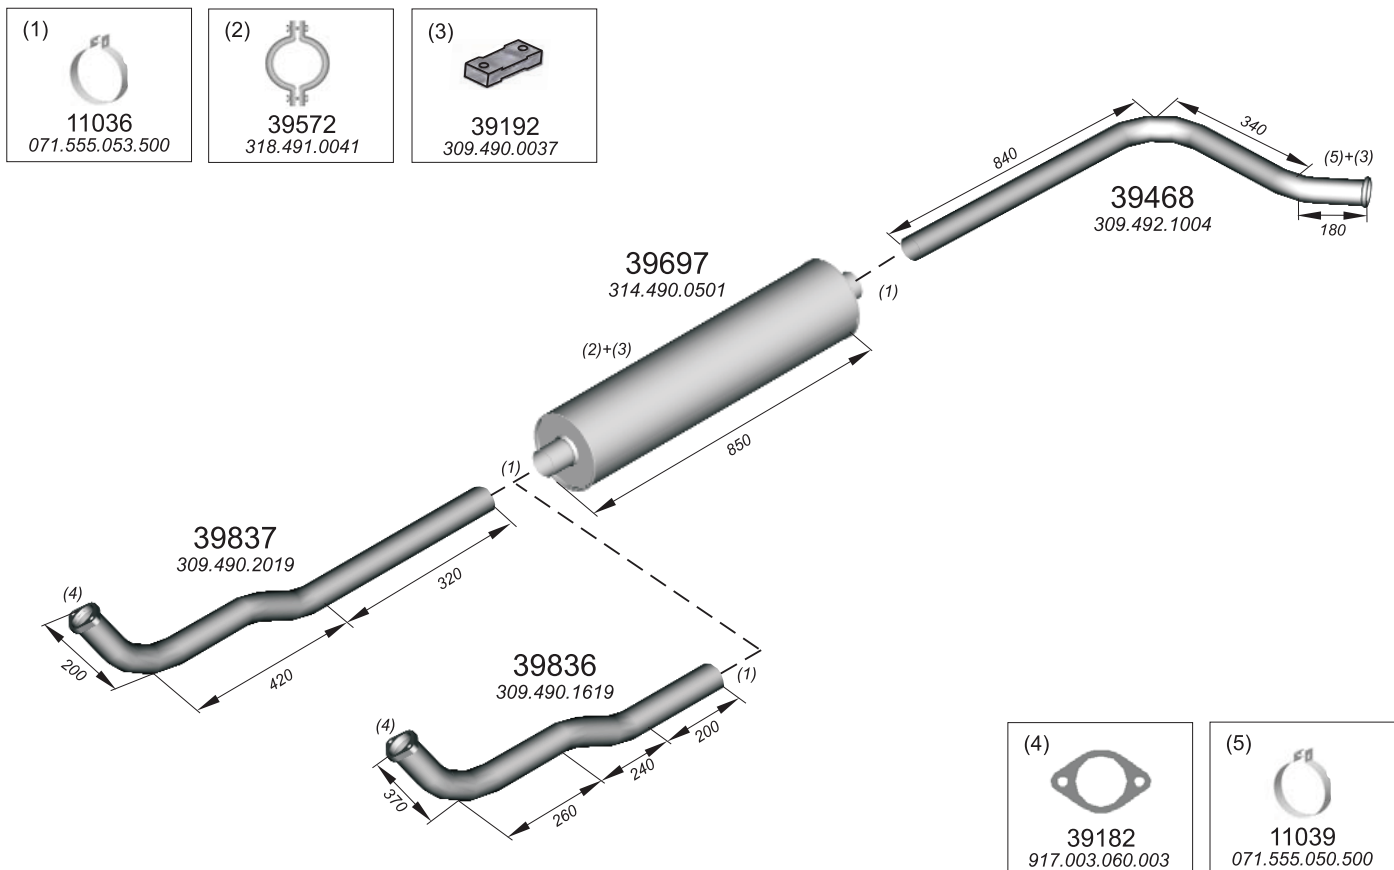

Type / Model Mercedes LF 508D, LF 608D

Truck makers part numbers are quoted for reference only.

Type / Model Mercedes LF 508D, LF 608D

Type / Model Mercedes L 608D

Truck makers part numbers are quoted for reference only.