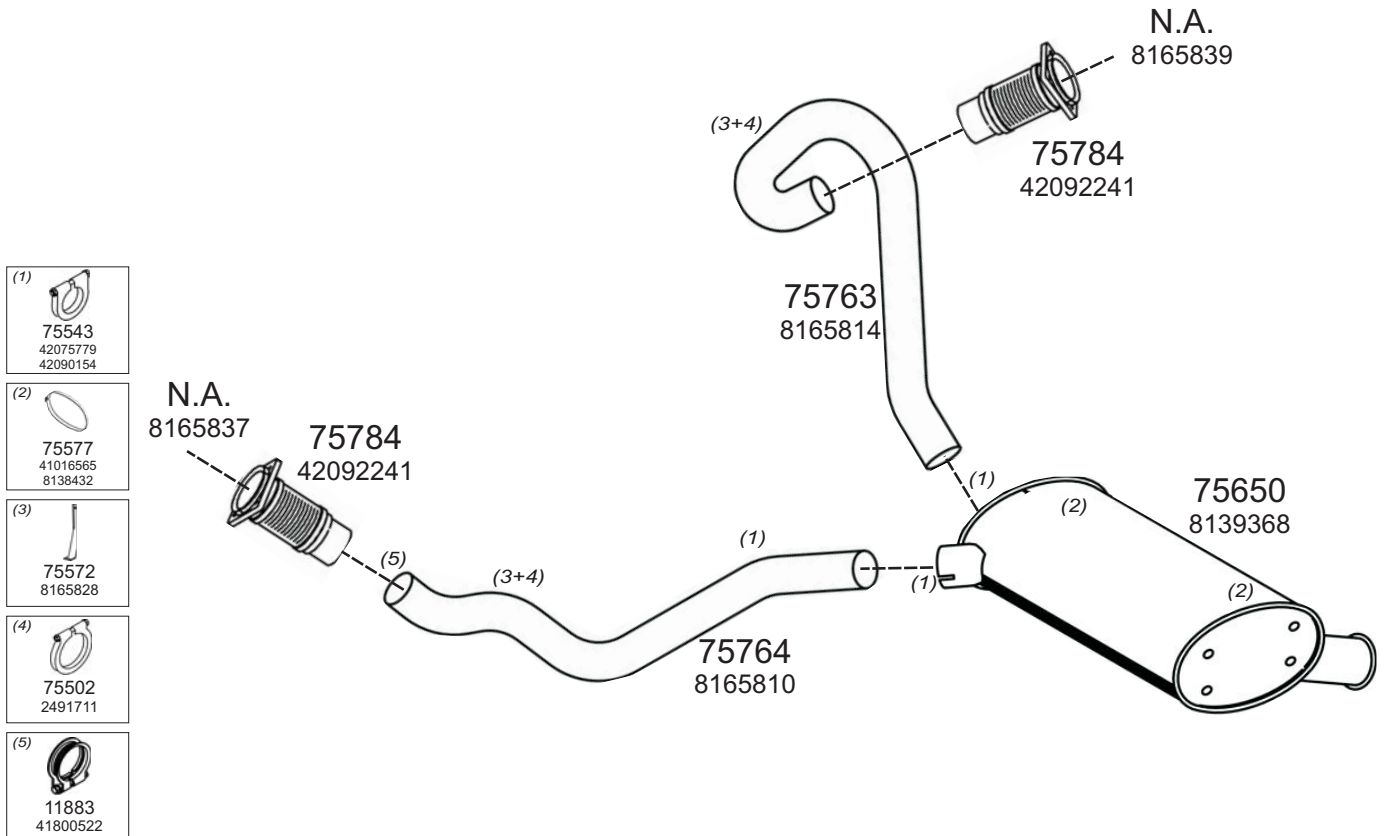

Type / Model IVECO EUROSTAR LHD HORIZONTAL 190E52, 240E52, 260E52, 400E52, 440E52

Truck makers part numbers are quoted for reference only.

0307001