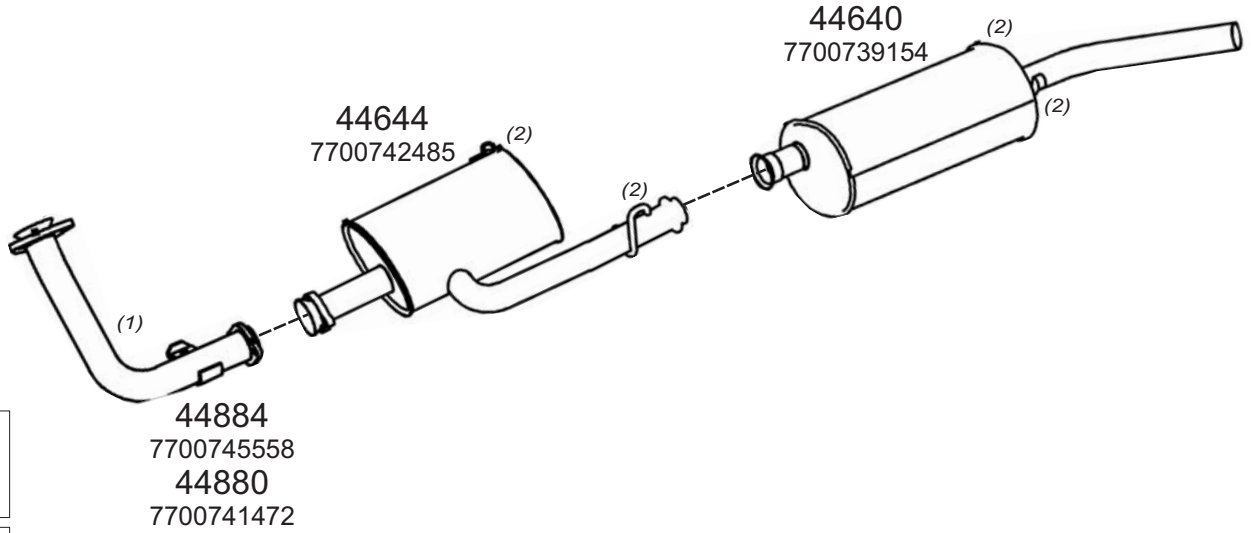

Type / Model RENAULT MASTER L HORIZONTAL LHD/RHD 2.5 LTR. DIESEL 81 02/91 2445 CC. 72HP, 53KW S8U 2.5 LTR. DIESEL T30, T35 10/87 97 2445 CC. 72HP, 53KW 8140/S8U