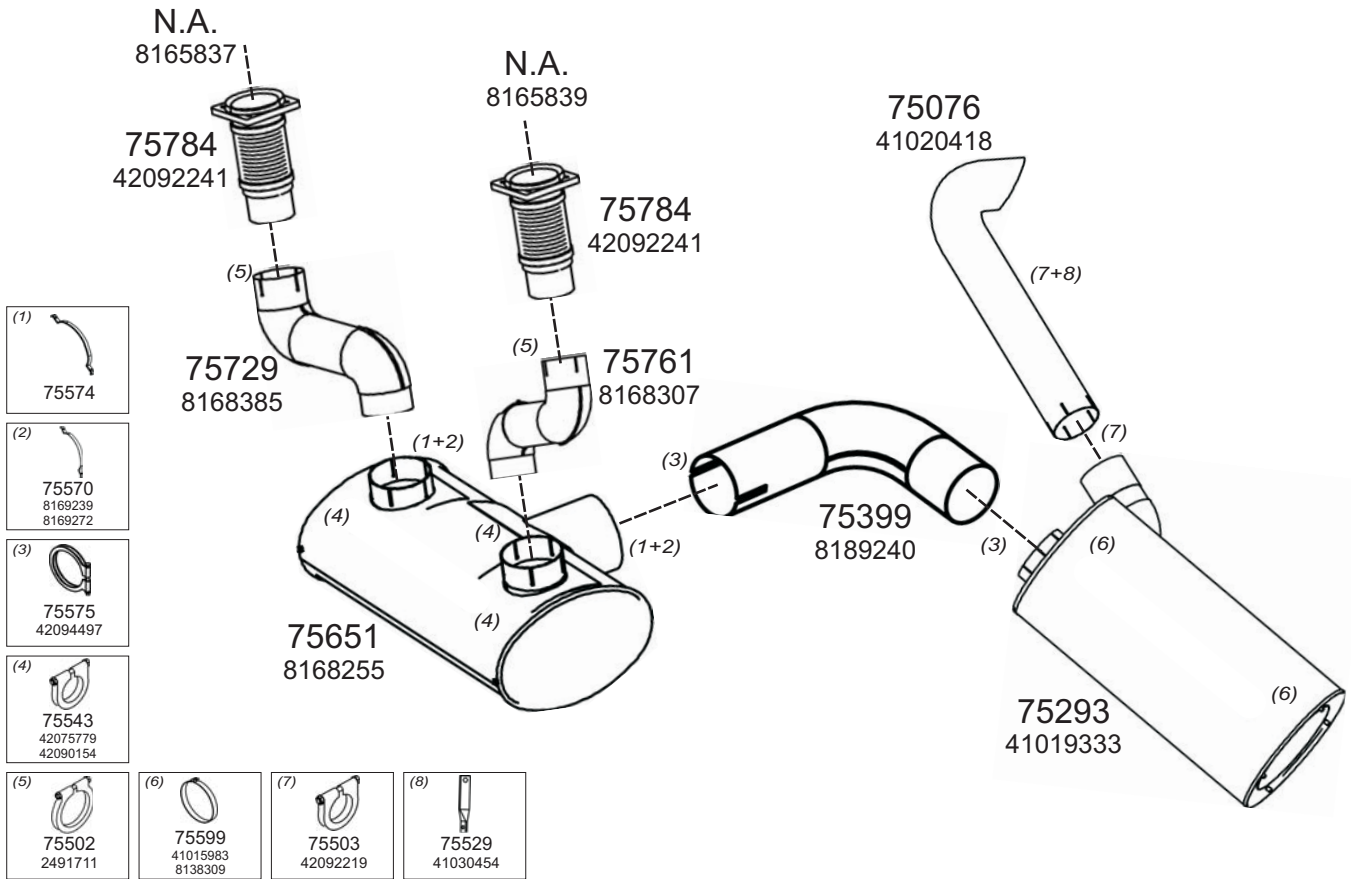

Type / Model IVECO EUROSTAR RHD HORIZONTAL 190E52, 400E52, 440E52