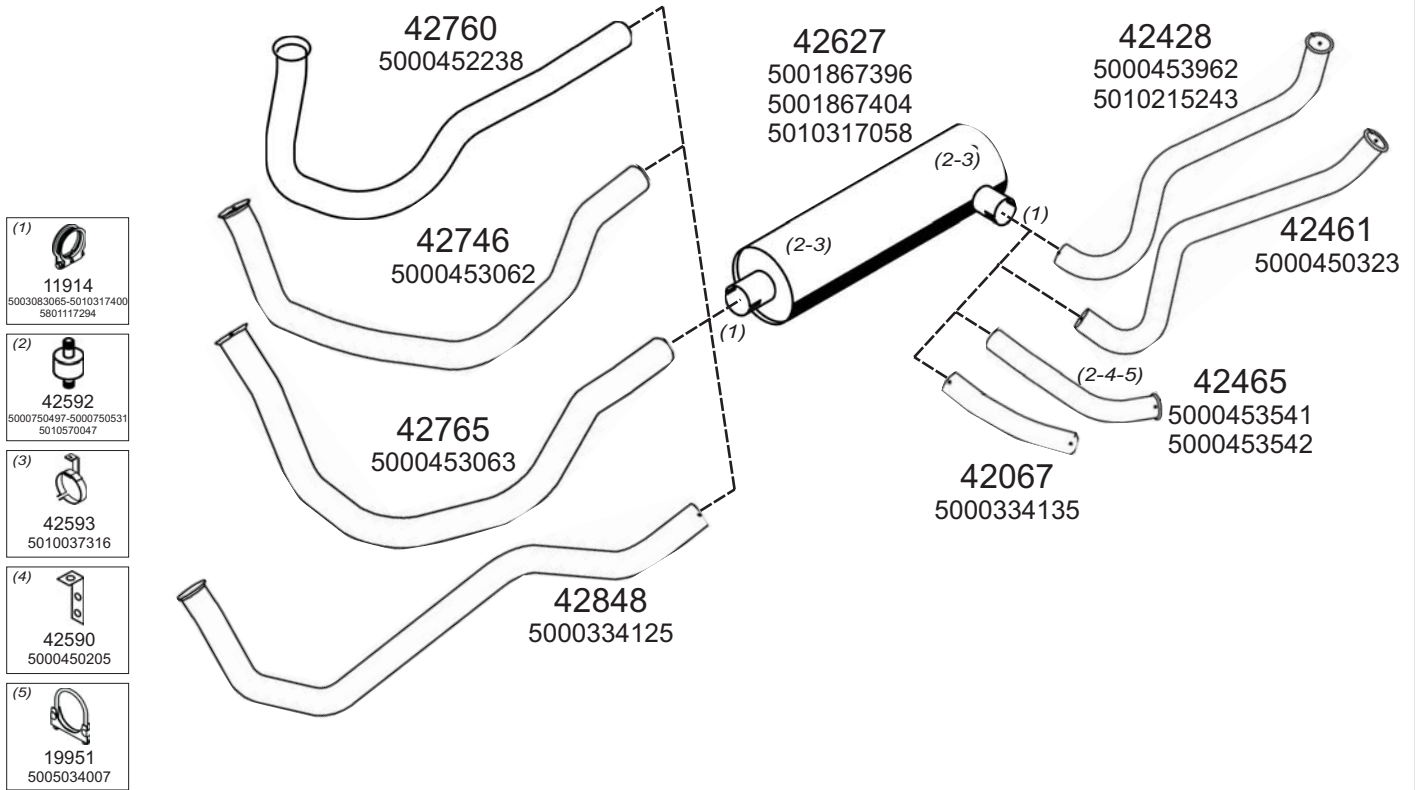

Type / Model RENAULT MIDLINER HORIZONTAL LHD M140, M160, M200, M230, PA160MAROC, PA180MAROC