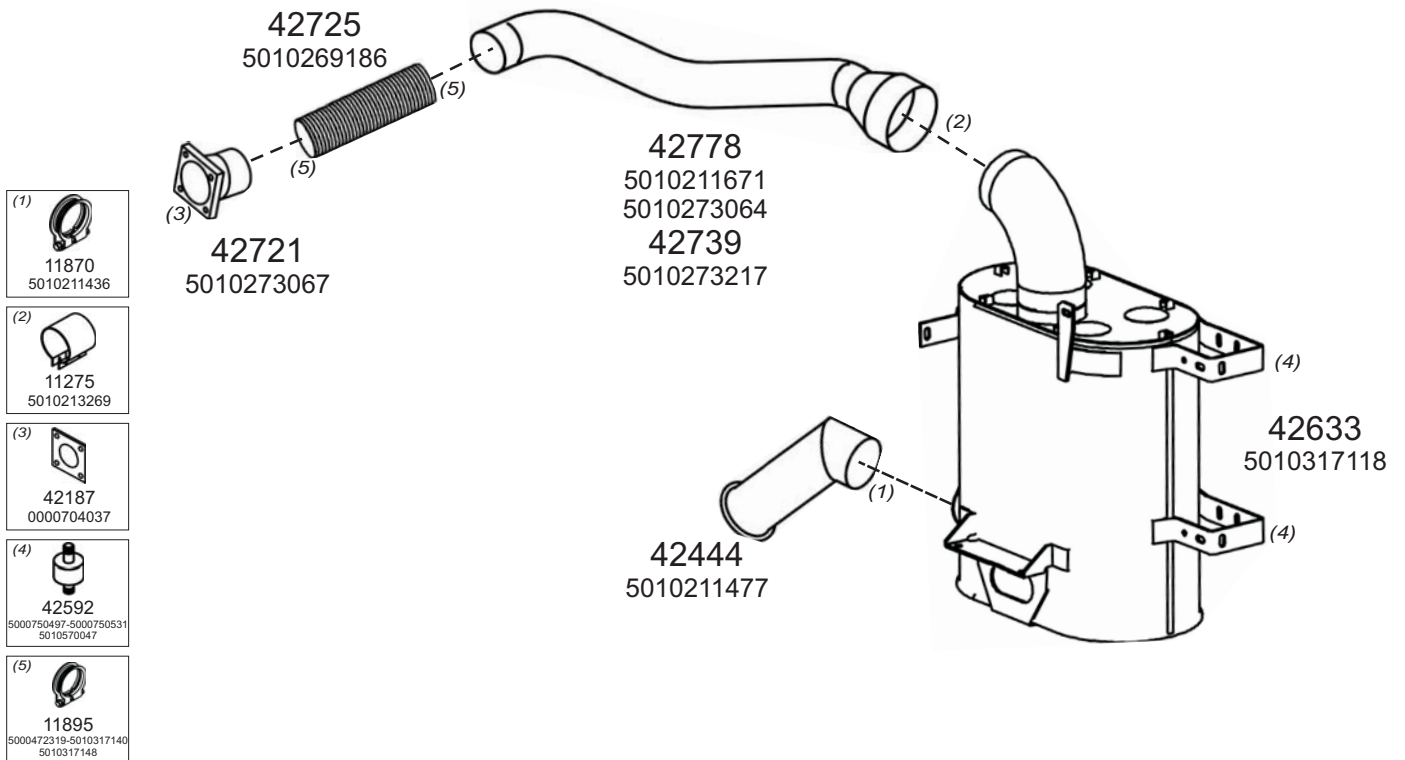

0509006

Type / Model RENAULT MAGNUM HORIZONTAL EURO2 AE385TI, AE420TI

Type / Model RENAULT MAGNUM HORIZONTAL RHD EURO2 AE390, AE430, AE470

Truck makers part numbers are quoted for reference only.

0509007

Type / Model RENAULT MAGNUM VERTICAL RHD EURO2 AE390, AE420I, AE430, AE470, AE560