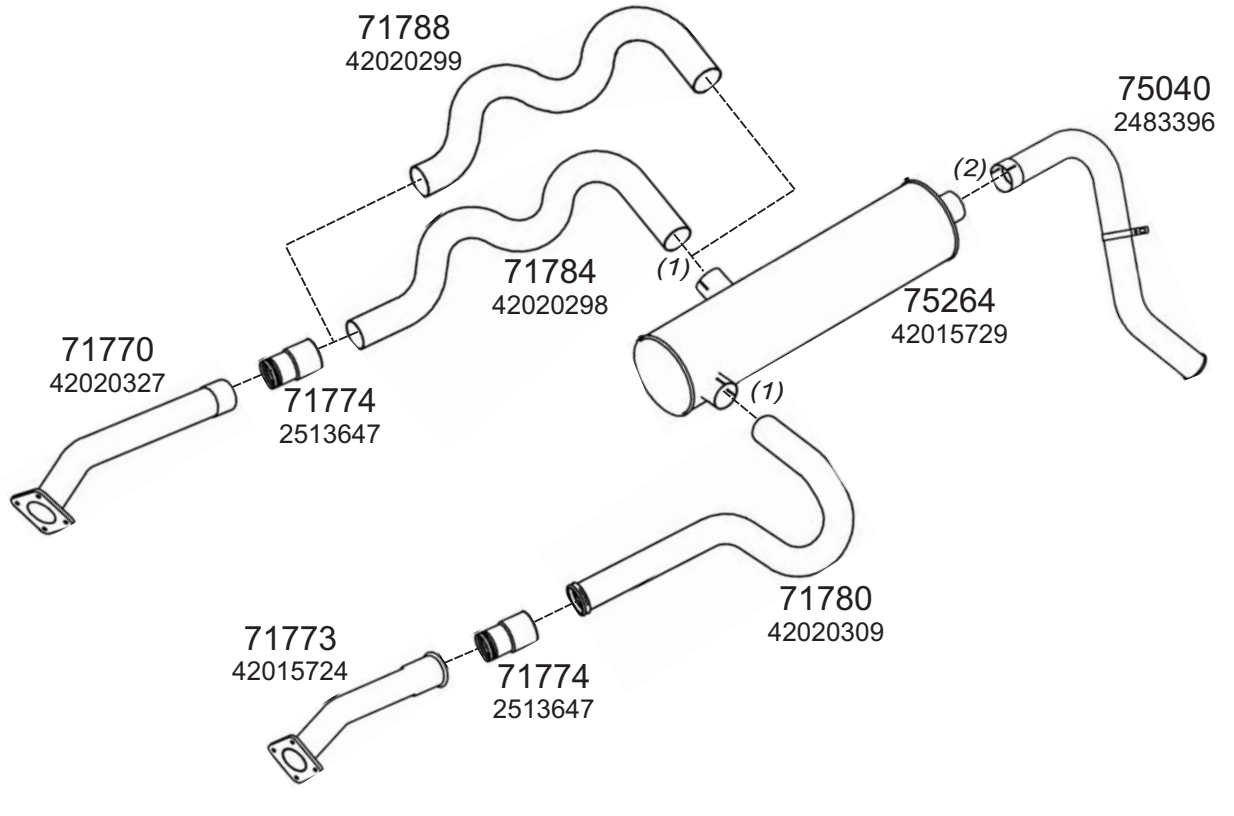

Type / Model IVECO FIAT LHD 330.35HW, 330.35H, 330.35HT, 260 PC, 260 PT35, 330 PC, 330 PT35, 330 PC35