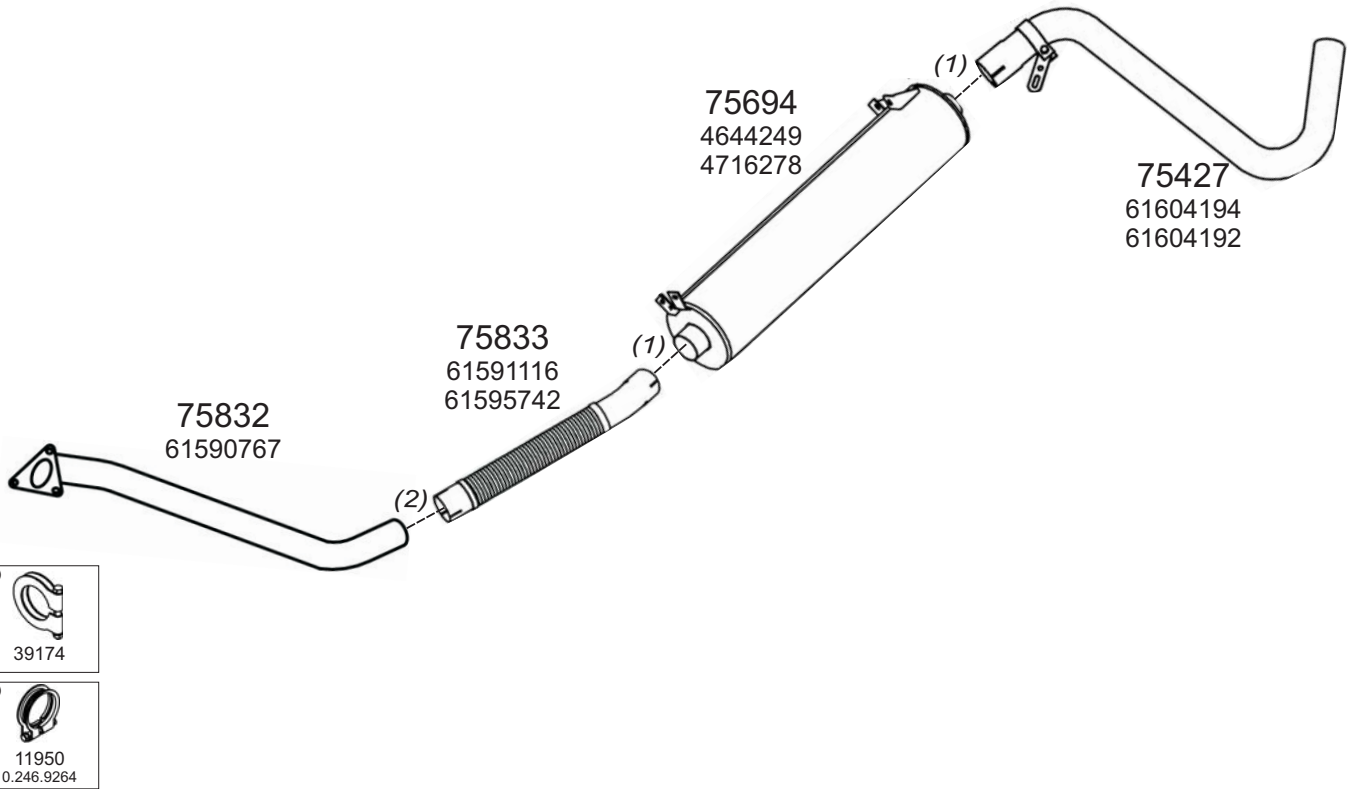

Type / Model IVECO FIAT LHD 1985 150 F20, 159 F20