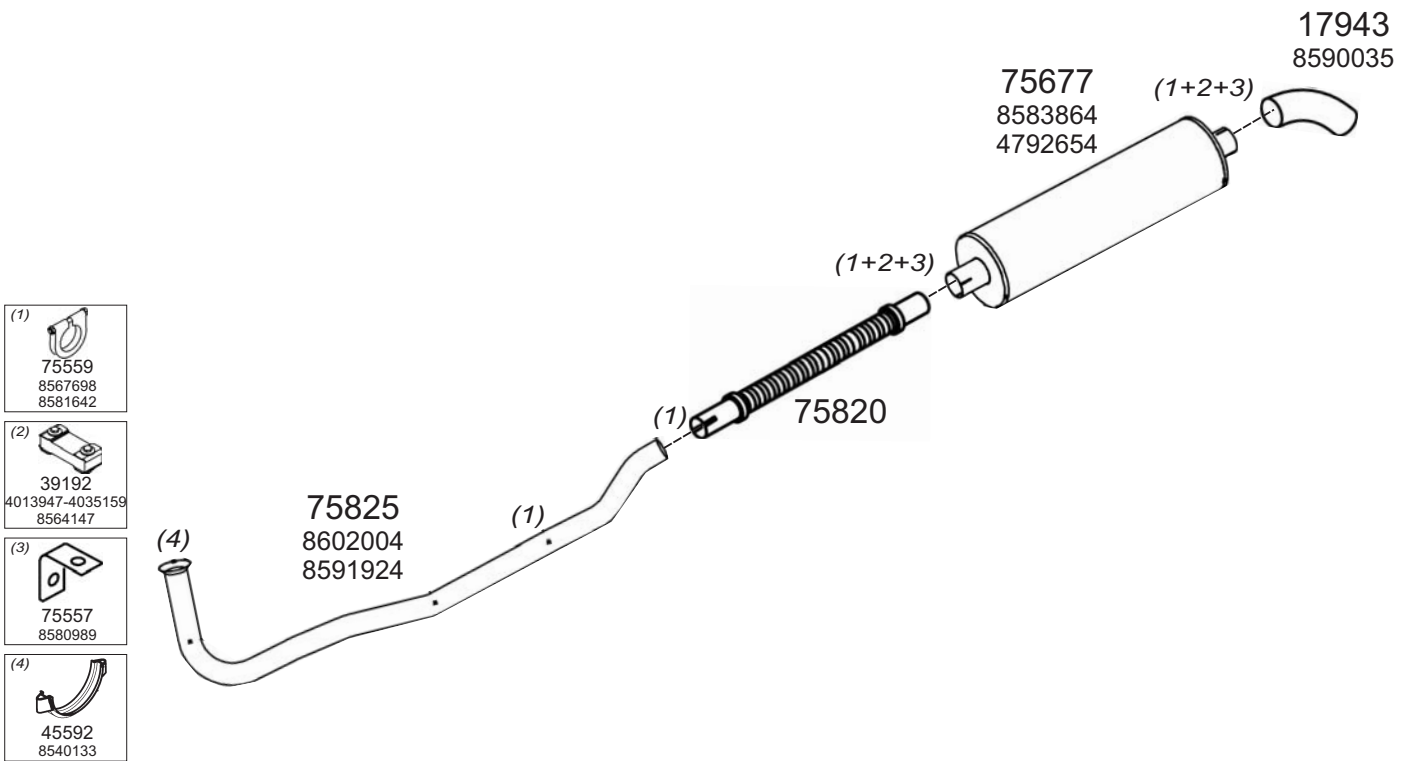

Type / Model IVECO FIAT RHD 10/1985 SERIES IV ZETA 95.14, 109.14