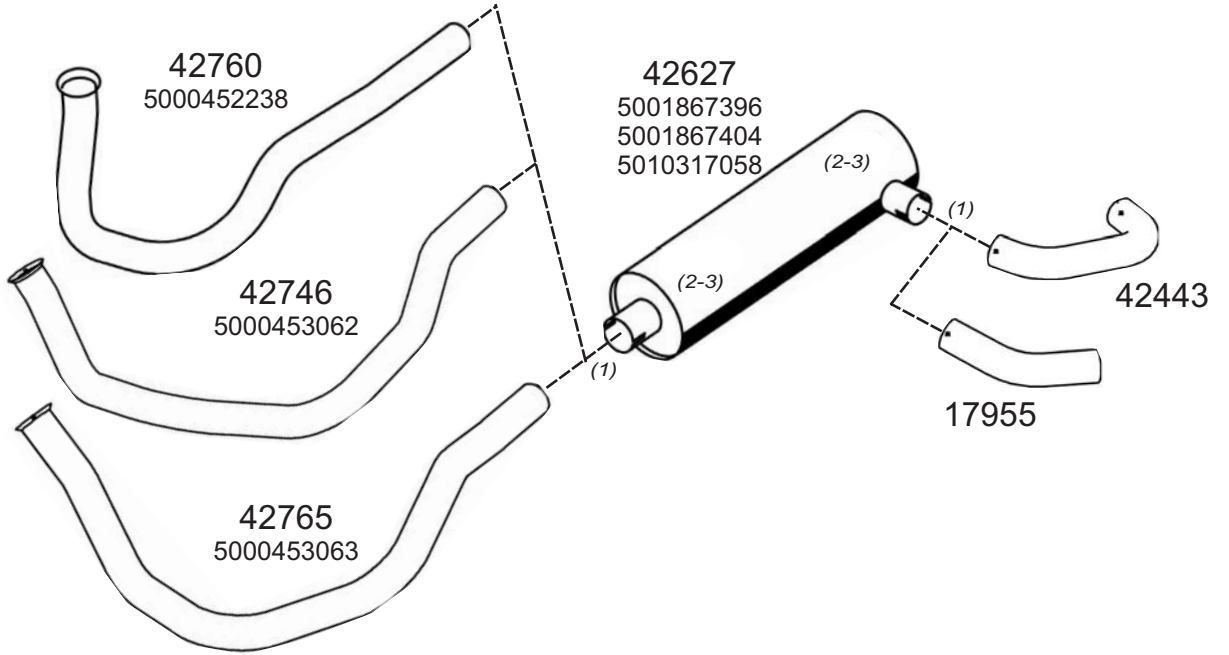

Type / Model RENAULT MIDLINER HORIZONTAL EURO1 M140, M150, M160, M180, M200, M210, M230, M230TI, KM250