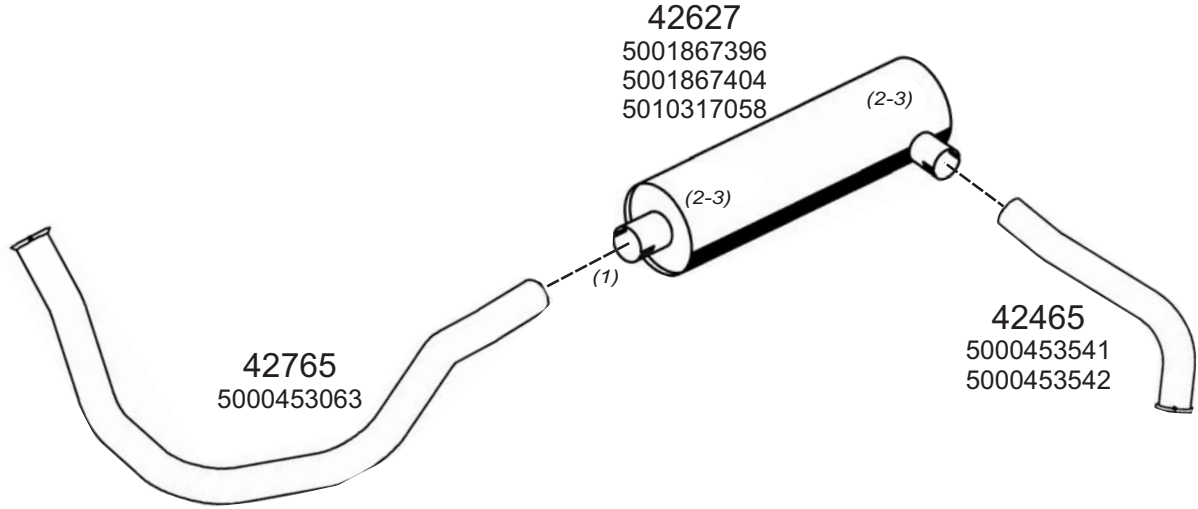

Type / Model RENAULT MIDLINER HORIZONTAL LHD M150, M210

Type / Model RENAULT MIDLINER HORIZONTAL LHD S120, S135

Truck makers part numbers are quoted for reference only.

0517007