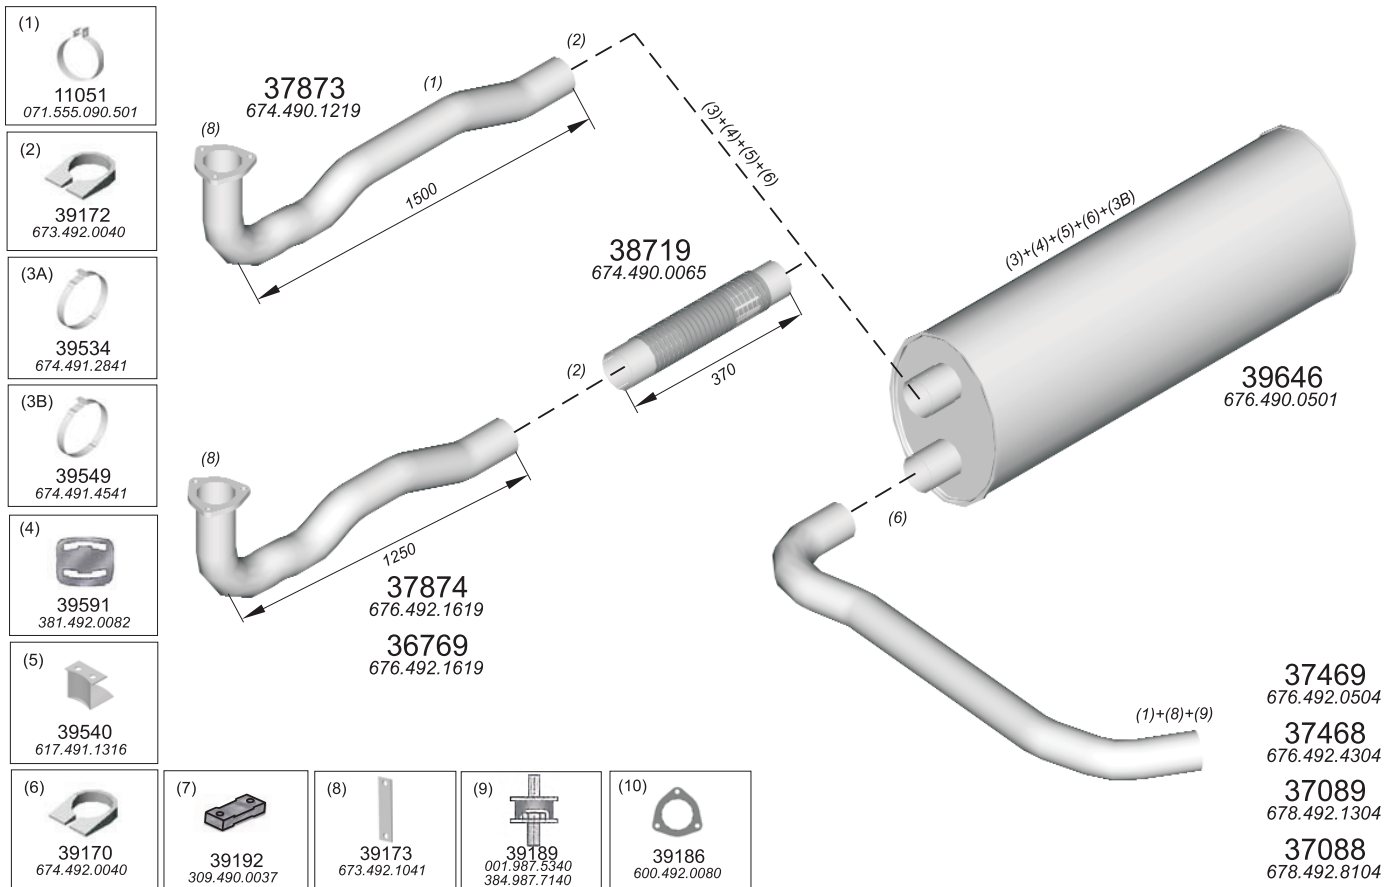

Type / Model Mercedes 814F.

Truck makers part numbers are quoted for reference only.

Type / Model Mercedes AIR SUSPENSION,1114,1314,1314L AIR SUSPENSION,1114K,1317K,1114S.

Type / Model Mercedes 1117A,1317AK,1320AK.