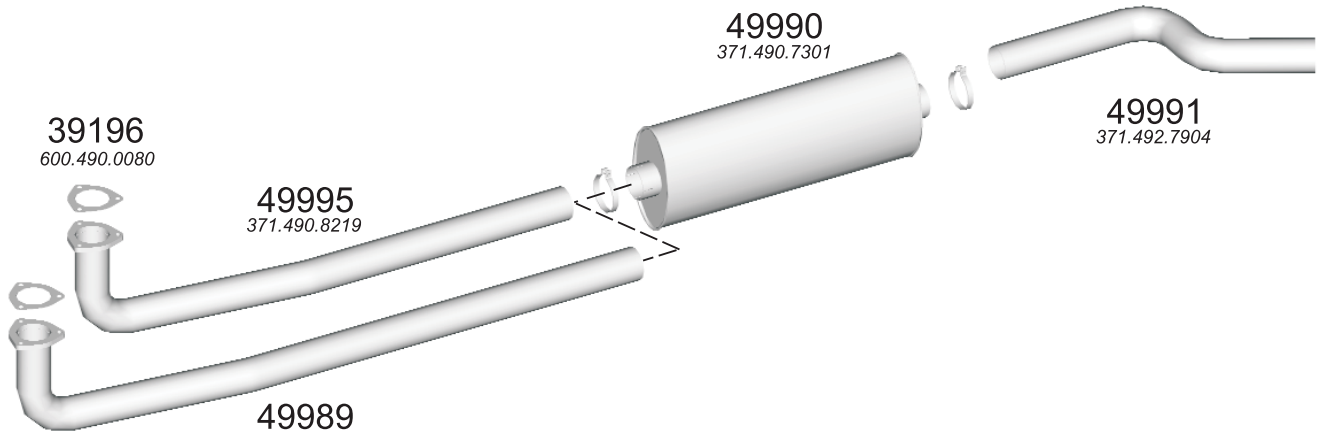

49997
371.490.7119

49998
371.490.7101

49996
436.492.0401

11051
071.555.090.501

Type / Model Mercedes 2521 Uzun şase / 2517 Uzun şase

Truck makers part numbers are quoted for reference only.

Type / Model Mercedes MB 800