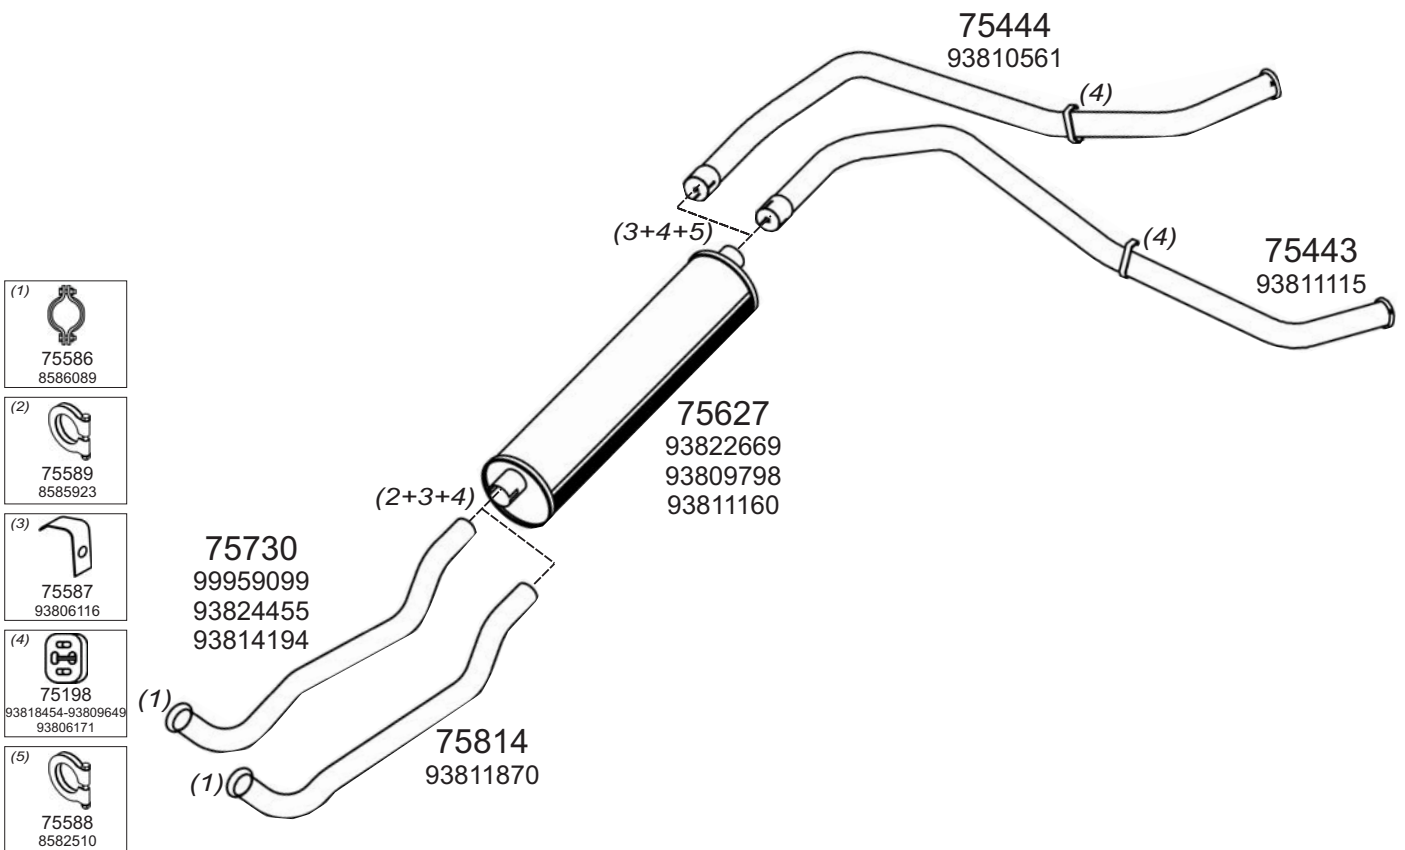

Type / Model IVECO NEW DAILY LHD 1990 1995 NON TURBO 30.8, 35.8, 40.8

Truck makers part numbers are quoted for reference only.

0302002