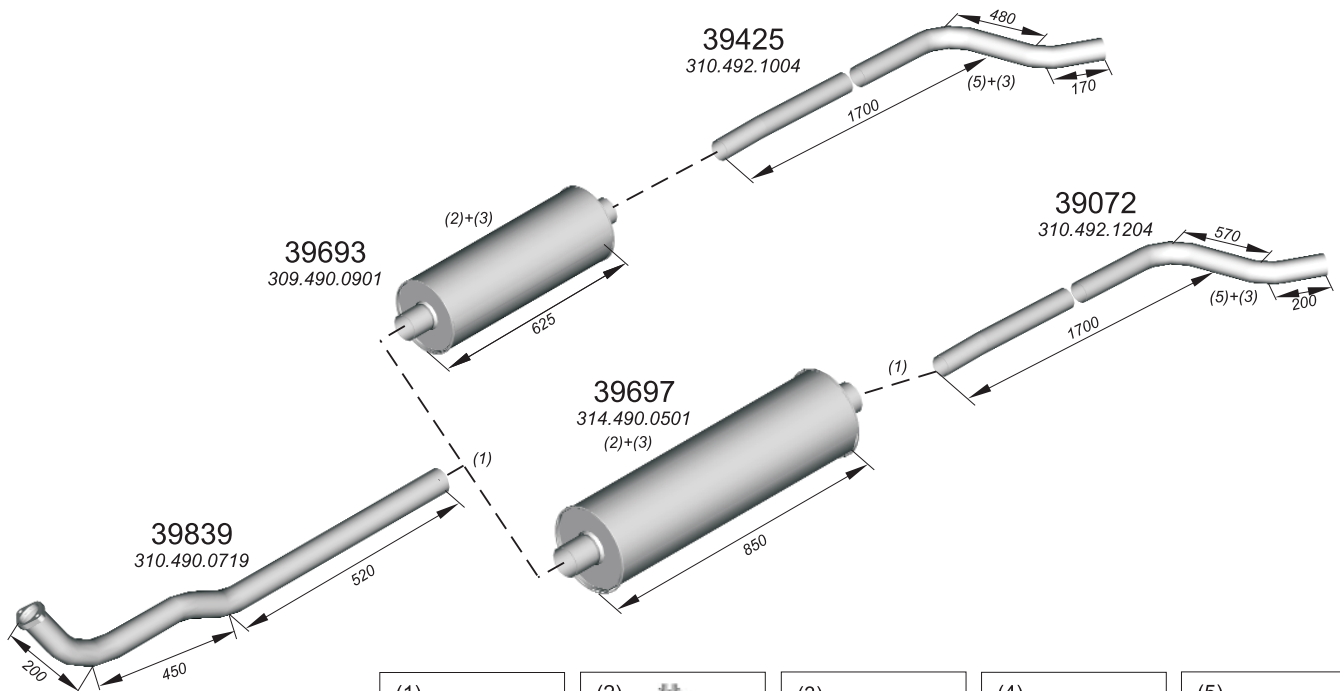

(1) 11036 071.555.053.500	(2) 39539 309.491.0041	(3) 39192 309.490.0037	(4) 39182 917.003.060.003	(5) 11039 071.555.050.500

Type / Model Mercedes L 608D

(1) 11036 071.555.053.500
(2) 39572 318.491.0041
(3) 39192 309.490.0037
(4) 39182 917.003.060.003
(5) 11039 071.555.050.500