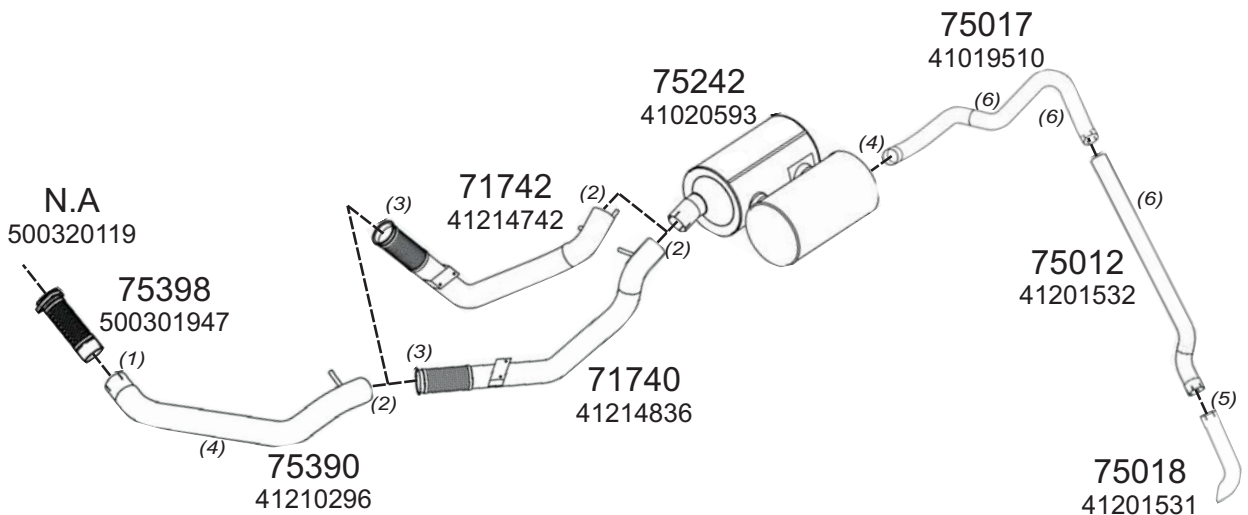

Type / Model IVECO EUROTRAKKER CURSOR LHD VERTICAL Wb3500, 260E35, 380E35, Wb3800, 180E24, 190E31, 190E35, 380E35, Wb4200, 190E31

Truck makers part numbers are quoted for reference only.

0309007