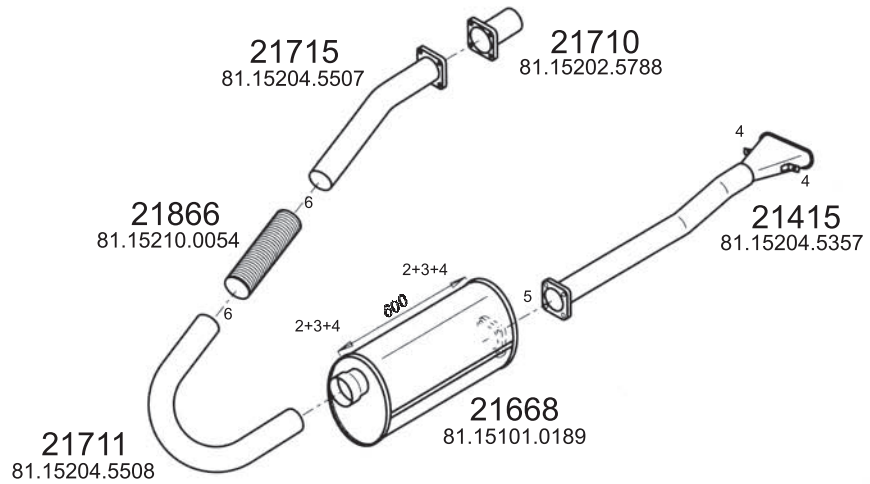

1 21587
81.15901.0009

2 21598
81.15501.5143

3 21576
81.15501.5309

4 21190
81.15.901.0052

5 21199
81.15.901.0006

6 11082

7 11059
81.97420.0062

8 11006
81.97420.2000

9 11053
06.67041.0121

21748
81.15210.0050