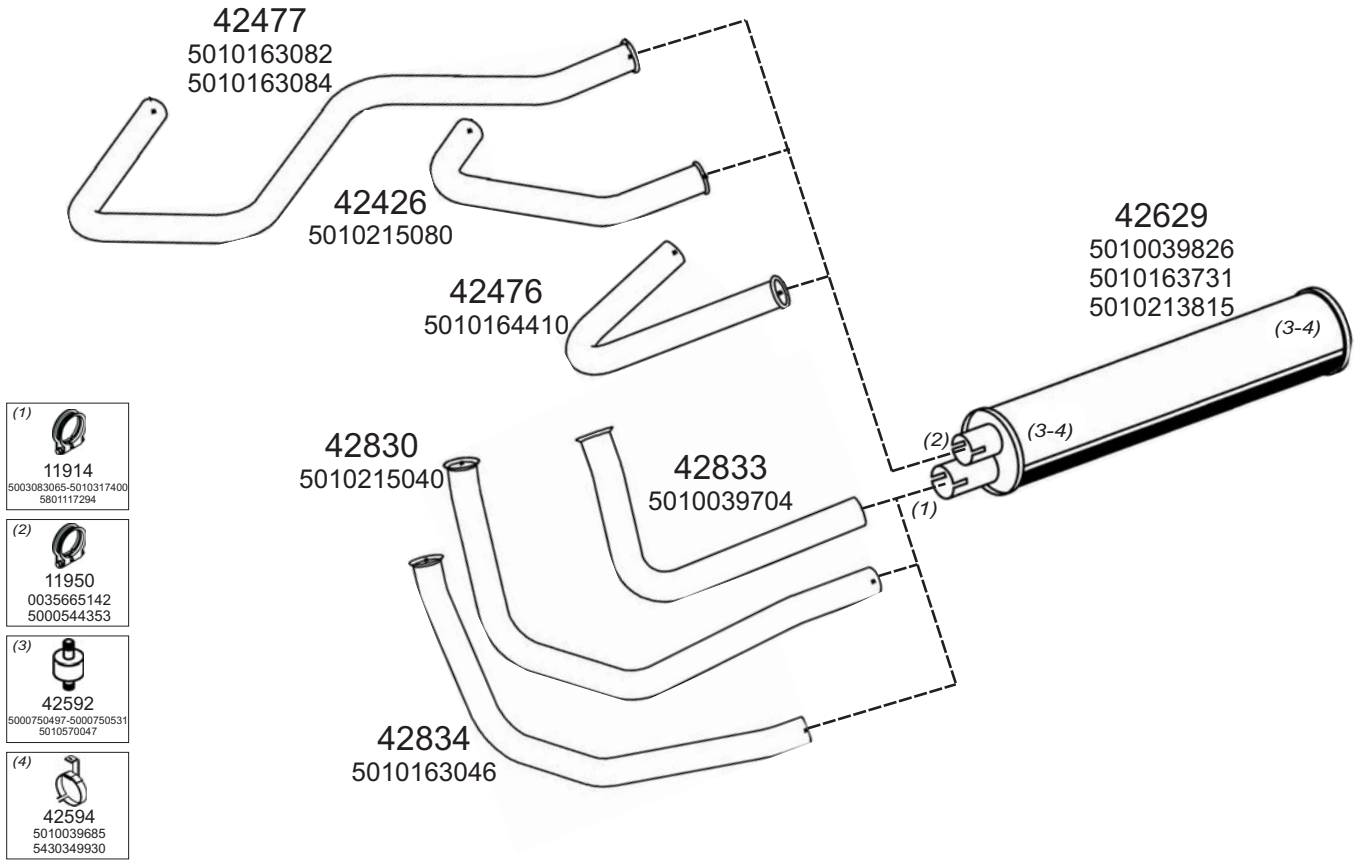

Type / Model RENAULT MIDLINER HORIZONTAL LHD S140, S160