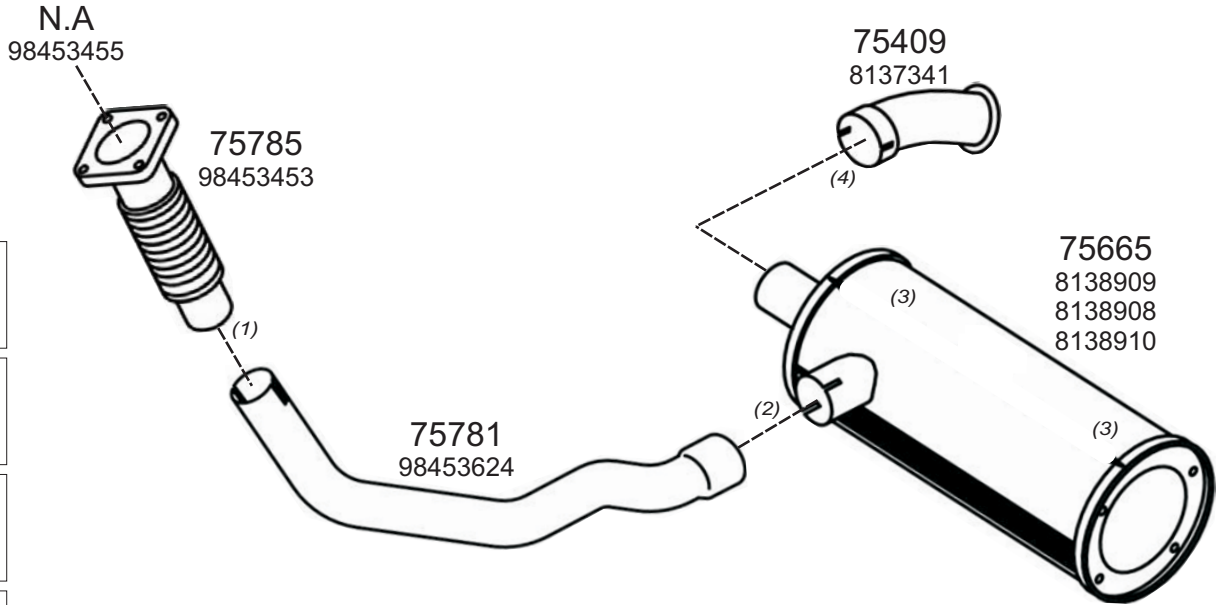

Type / Model IVECO EUROTECH RHD HORIZONTAL 180E24, 180E27, 190E24, 190E27