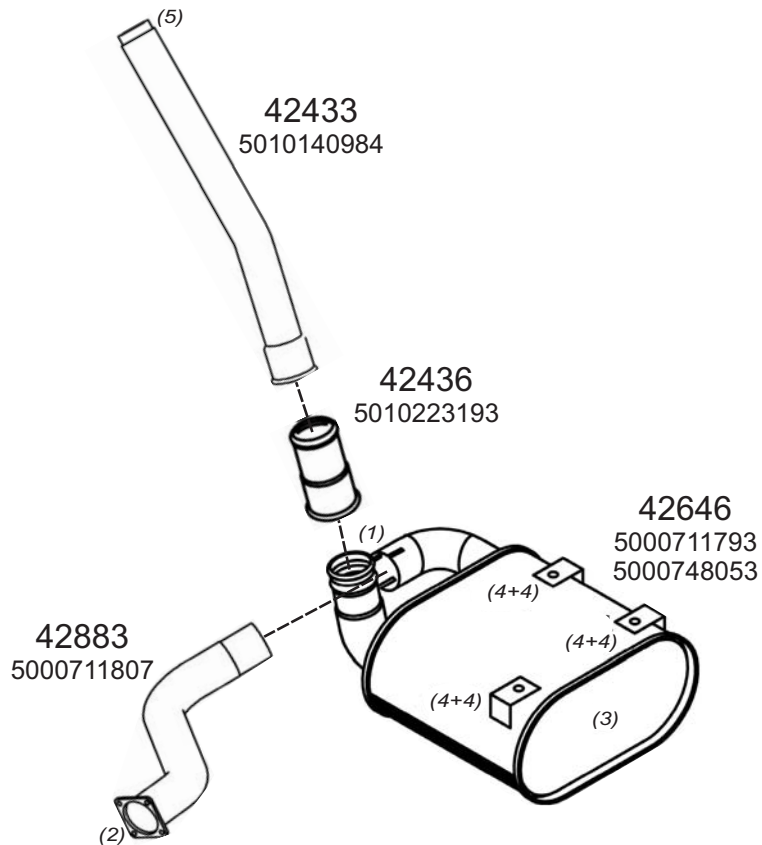

Type / Model RENAULT MAJOR HORIZONTAL LHD R360, R360T, R370, R390, R420