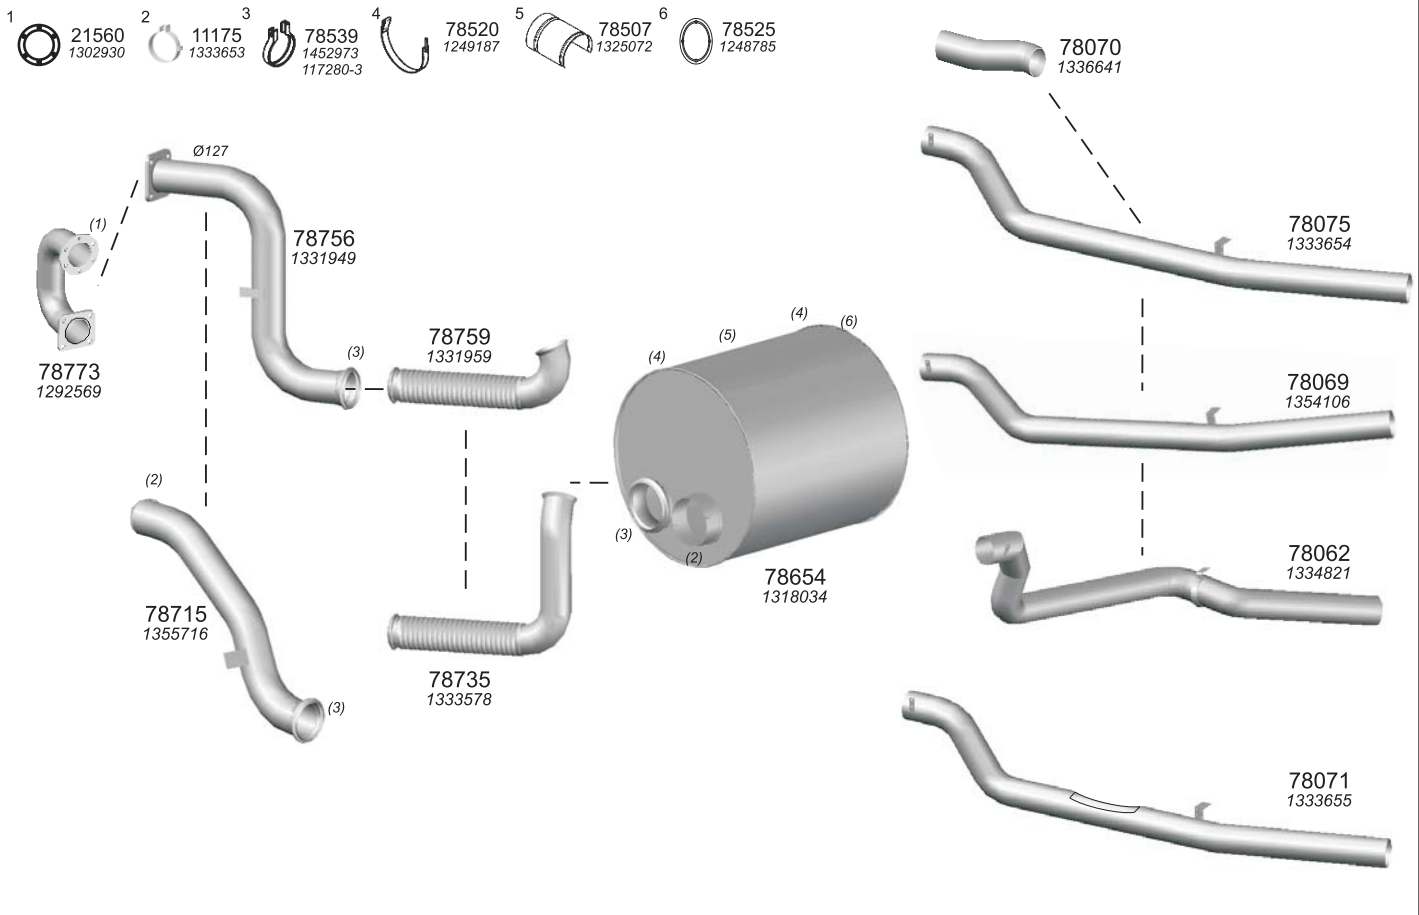

Type / Model Series 85CF FA85.340,FAC85.340,FAG85.340,FAN85.340,FAR85.340,FAS85.340,FAT85.340

Truck makers part numbers are quoted for reference only.