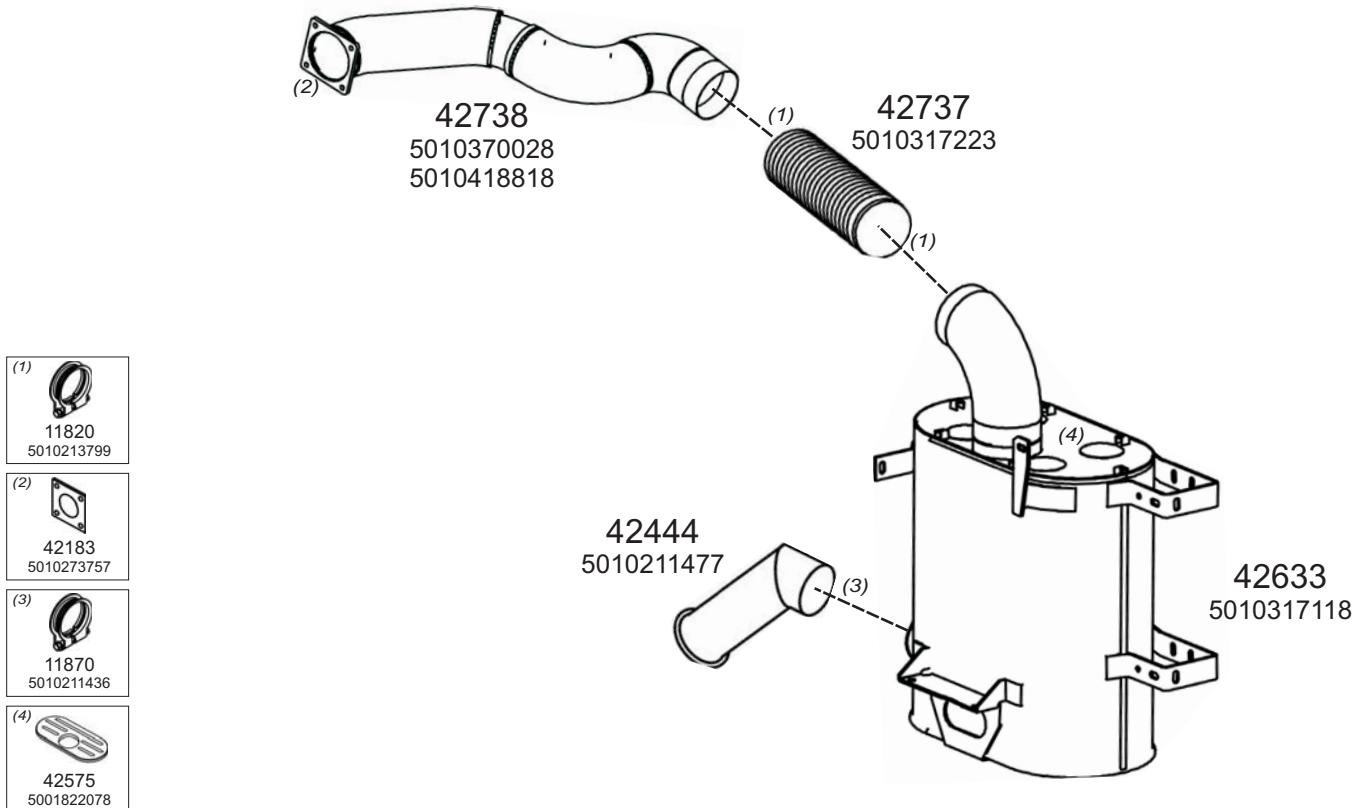

Type / Model RENAULT MAGNUM HORIZONTAL RHD EURO2 AE390, AE430, AE470

Truck makers part numbers are quoted for reference only.

0509007