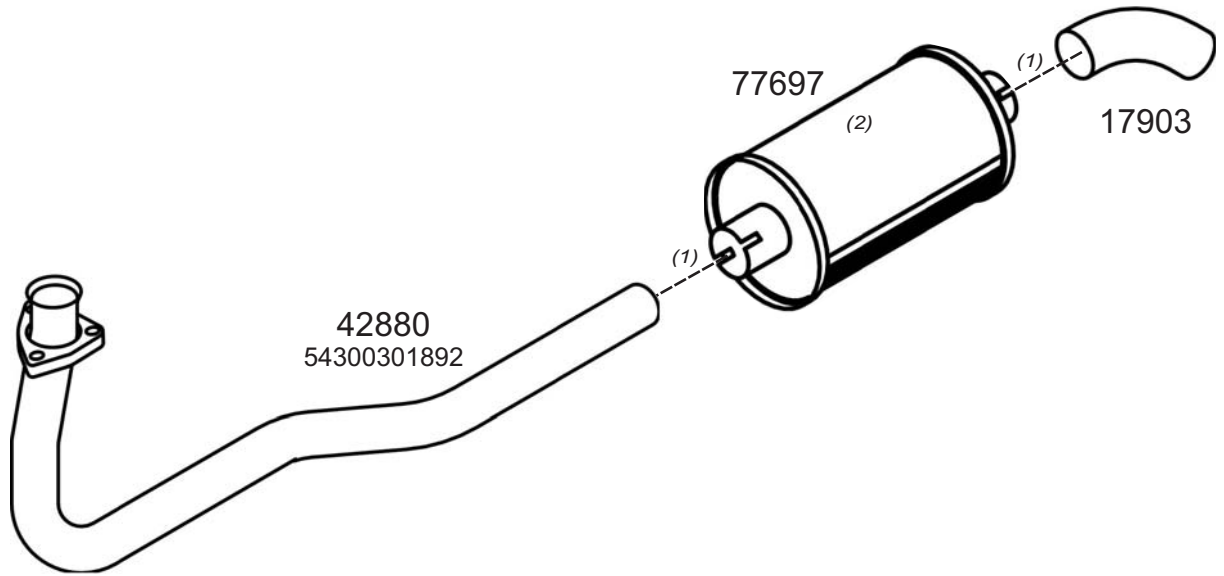

Type / Model RENAULT MIDLINER HORIZONTAL RHD G17-150 120 6 CYL. 151 BHP TURBO INTERCOOLED M200