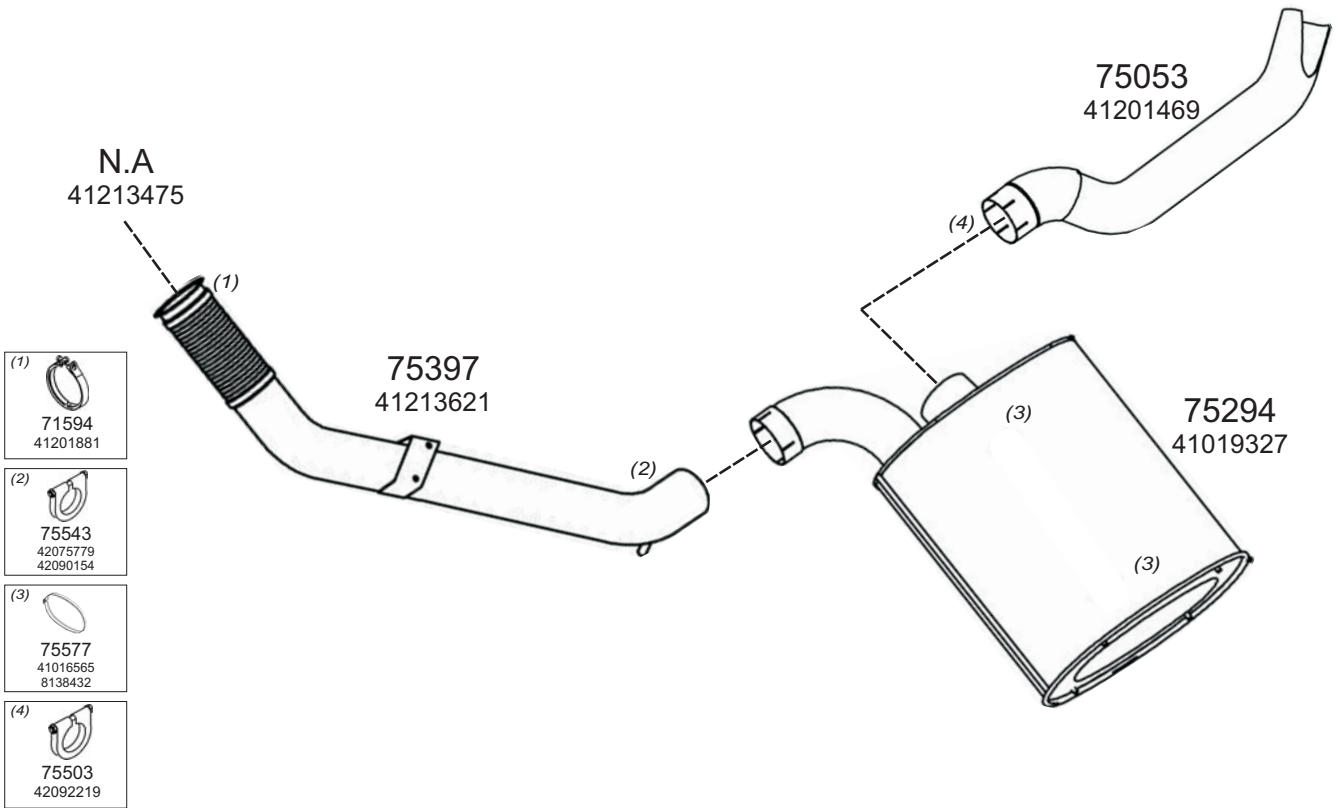

Type / Model IVECO EUROTECH CURSOR RHD HORIZONTAL Wb5100 190E35.

Type / Model

Truck makers part numbers are quoted for reference only.

0306012