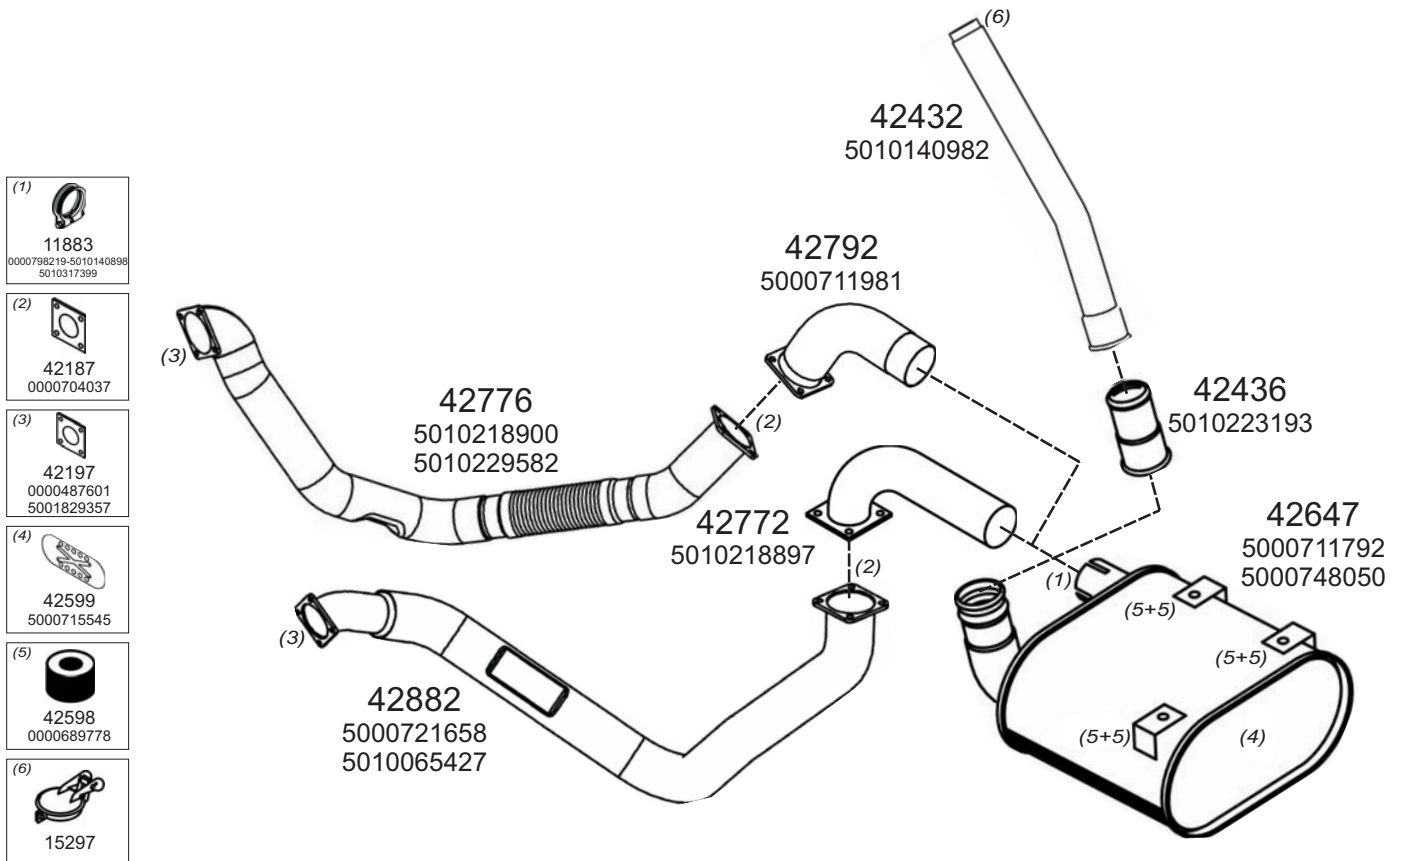

Type / Model RENAULT MAJOR VERTICAL RHD R310, R330, R340, R365 05/90 R340TI, R350, Ri357, R380

Truck makers part numbers are quoted for reference only.

0510005