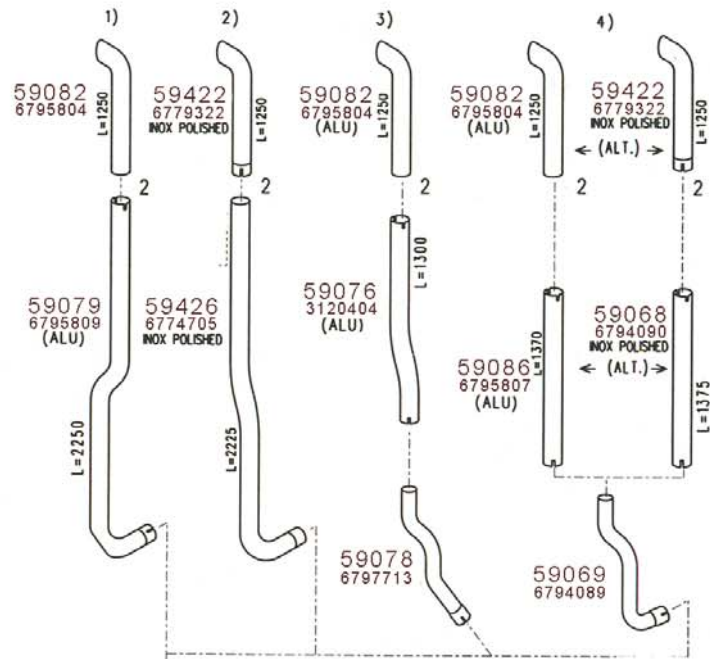

Type / Model FL 612 - 615 VERTICAL TD 61 ENG.

Truck makers part numbers are quoted for reference only.