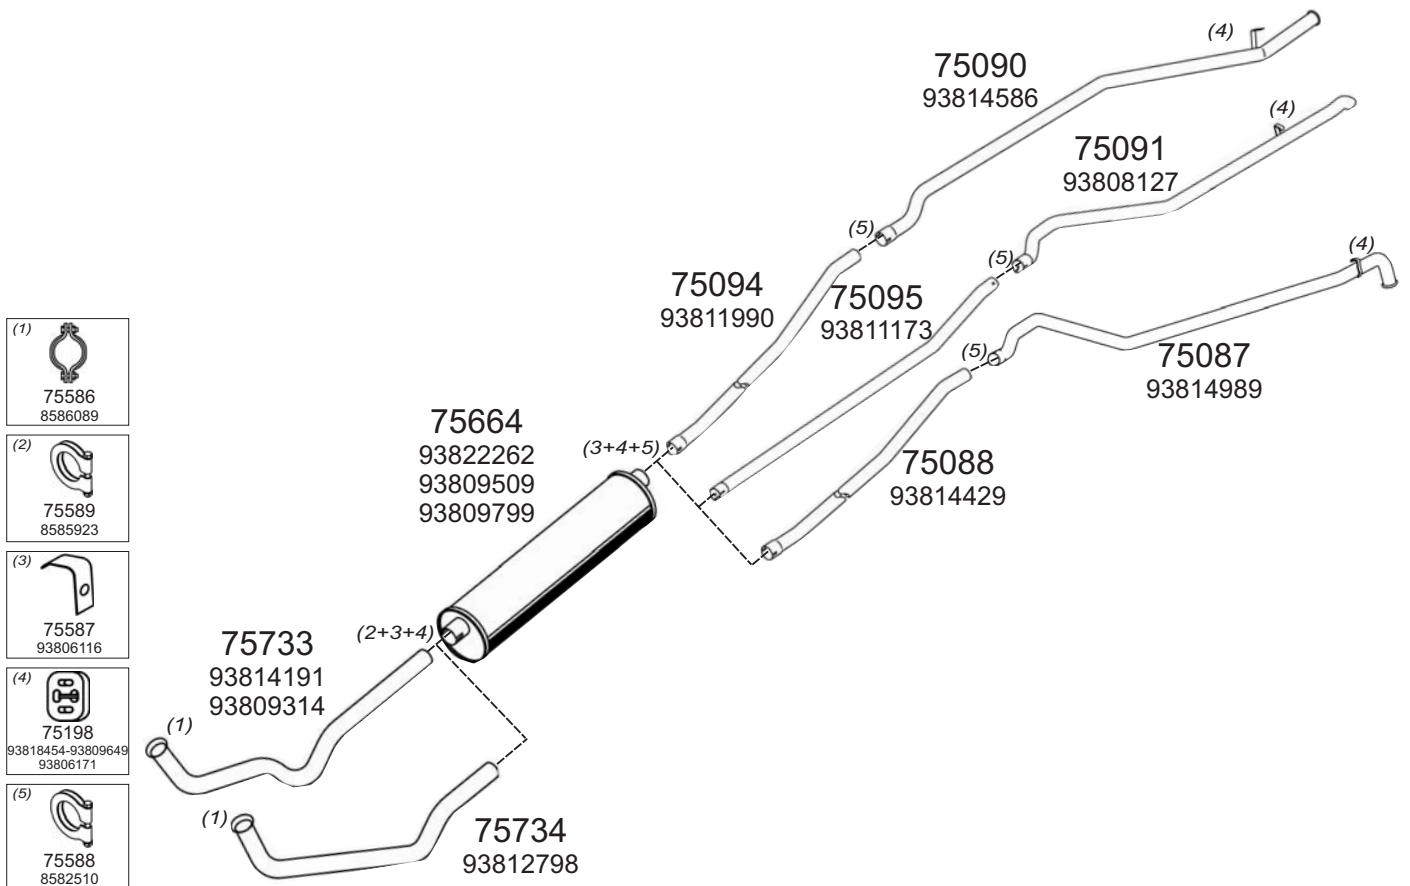

Type / Model IVECO NEW DAILY LHD 1990 1995 TURBO 49.10 TURBO/INTERCOOLER 35.12, 49.12, 59.12

Truck makers part numbers are quoted for reference only.

0302004