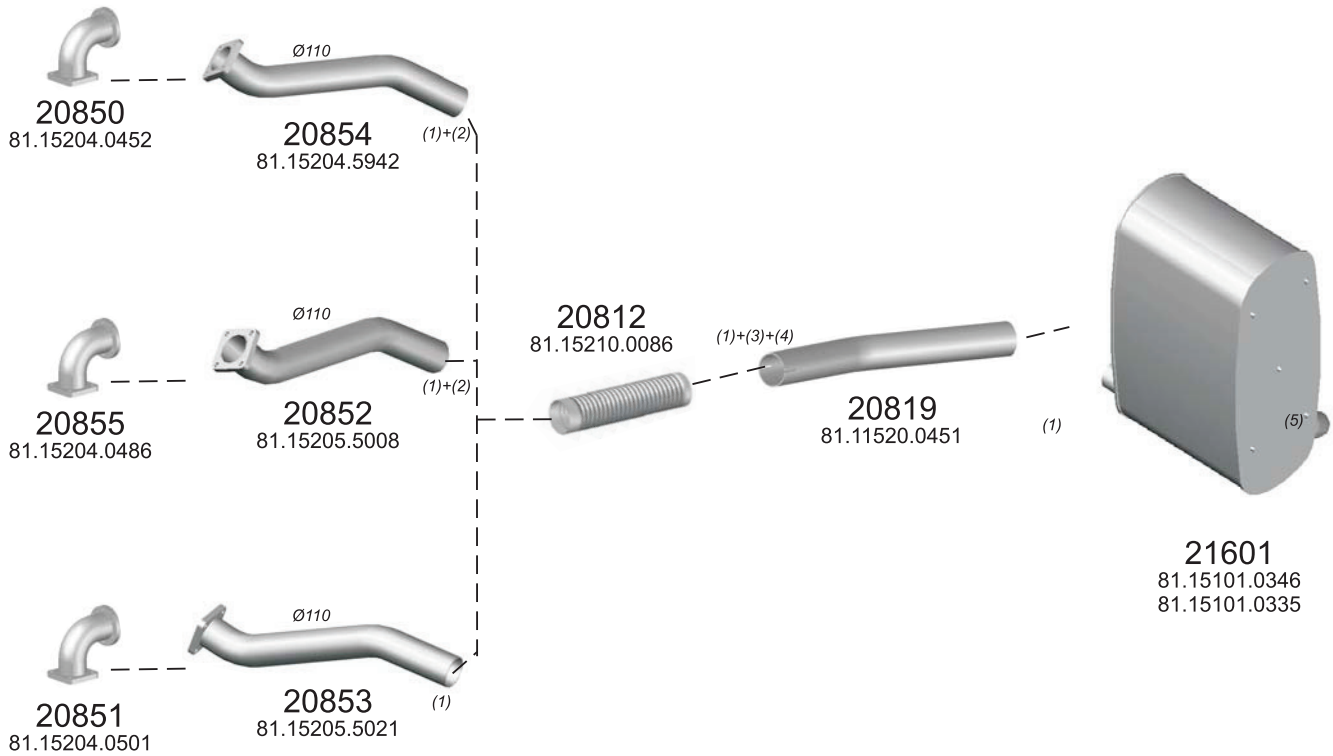

Type / Model TGA (18 TON)H02,H05,H09,H12,H51(26 TON)H7,H20,H23,(26/33 TON)H25,H29,H55,H86

Truck makers part numbers are quoted for referance only.