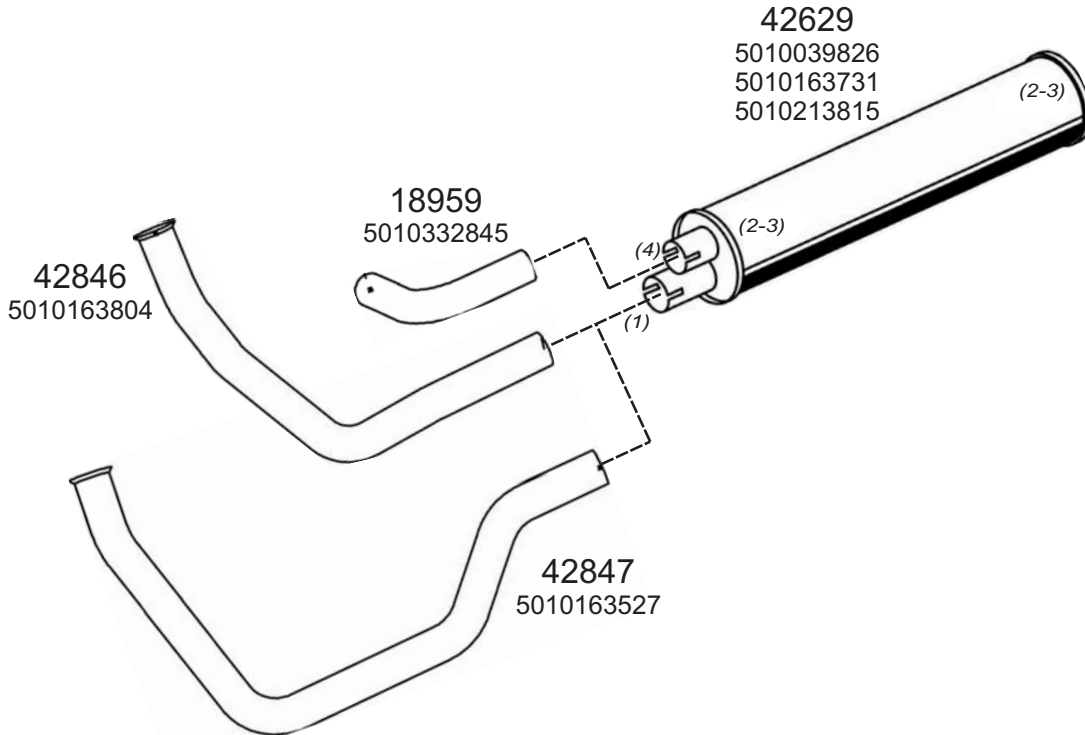

Type / Model RENAULT MIDLINER HORIZONTAL LHD A50B11, 150B13, 150B13R, 150TB19, 150TB20, 150TB21, JP13B, JP13C, JR19A, JR21A, JR21B, JR21C, S150, S170, S220, TB19