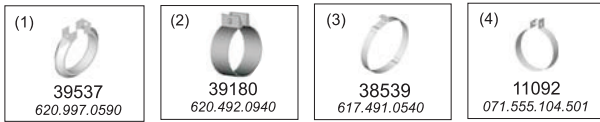

Truck makers part numbers are quoted for reference only.

Type / Model Mercedes 3250AF (ALL WD.)

Type / Model Mercedes 108D VITO,110D VITO,V 230 TURBO DIESEL.

Truck makers part numbers are quoted for referance only.