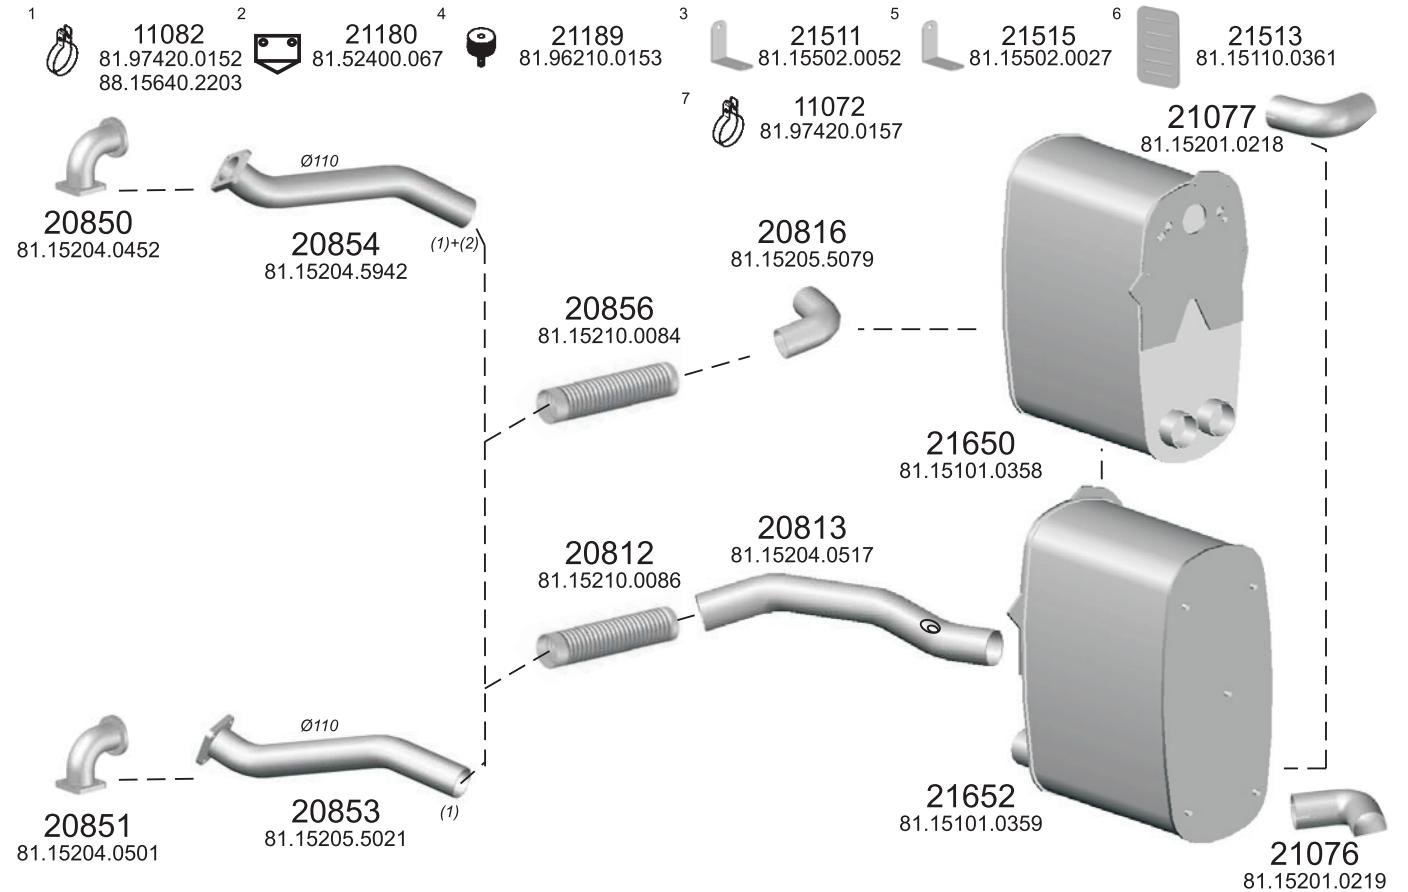

Type / Model TGA (35 TON)H36,(41/50 TON)H7,H38 (32/35 TON)H40