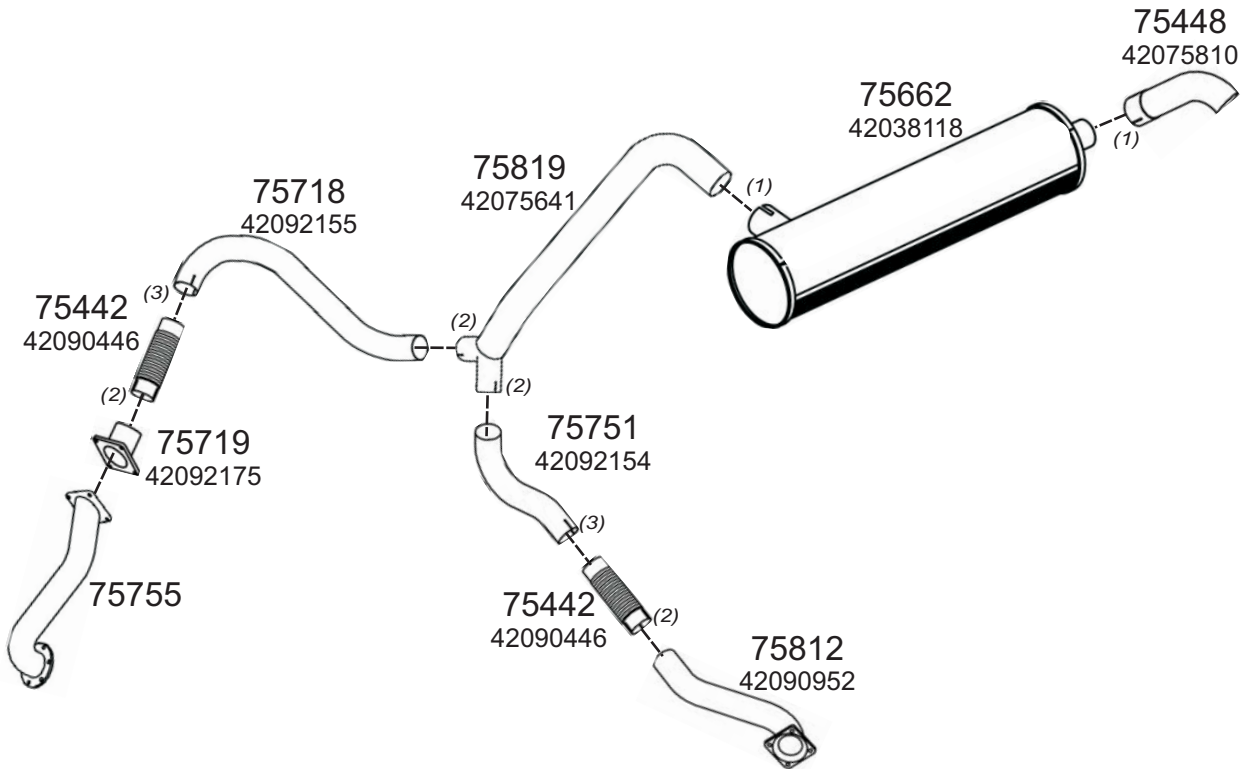

Type / Model IVECO EUROTECH/EUROSTAR RHD HORIZONTAL 300.30, 300.32, 300.34

Truck makers part numbers are quoted for reference only.

0308004