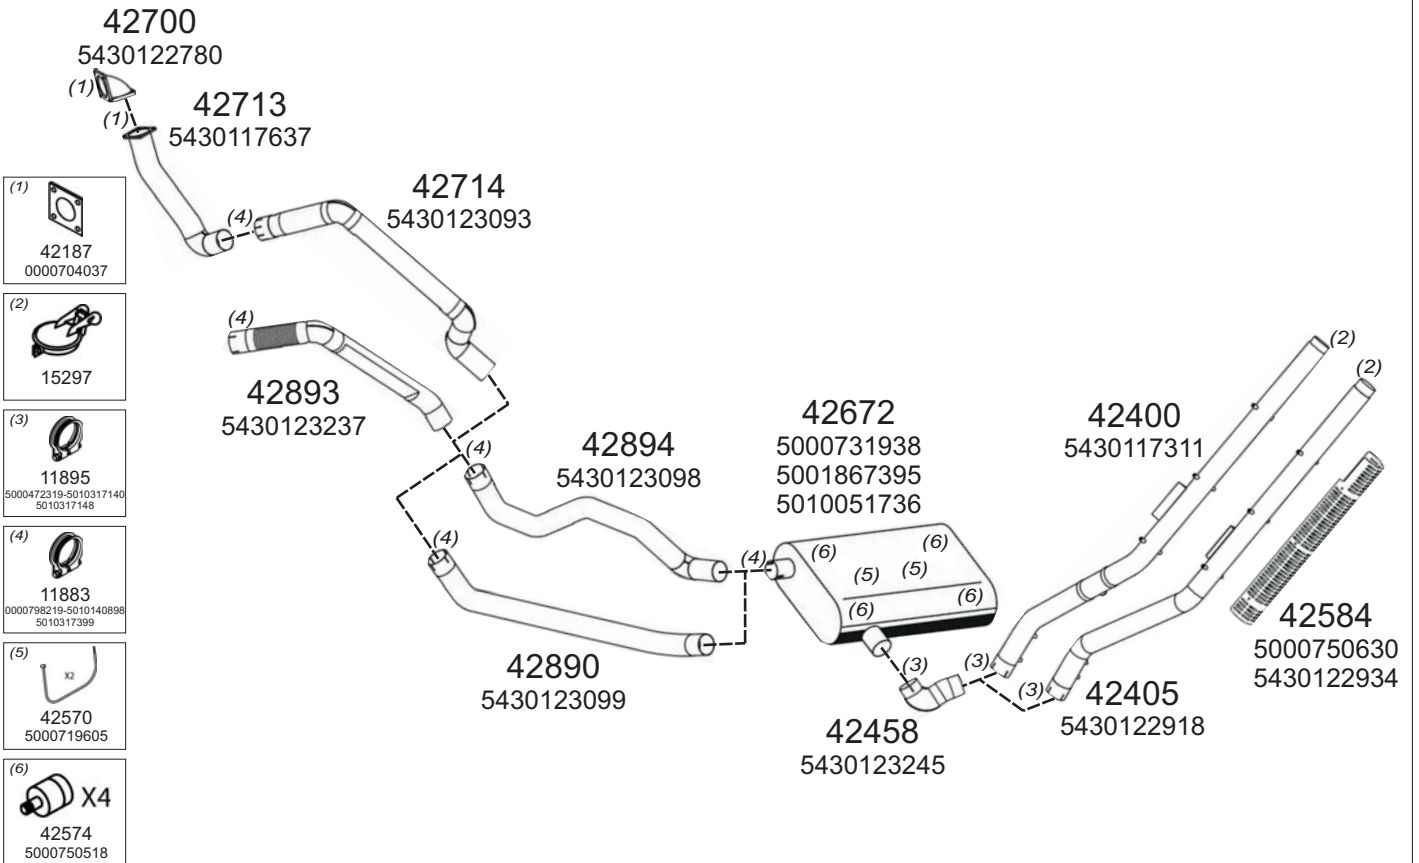

Type / Model RENAULT MAXTER VERTICAL RHD 04/1996 G235, G260, G270, G300, G340TI

Truck makers part numbers are quoted for reference only.

0514004