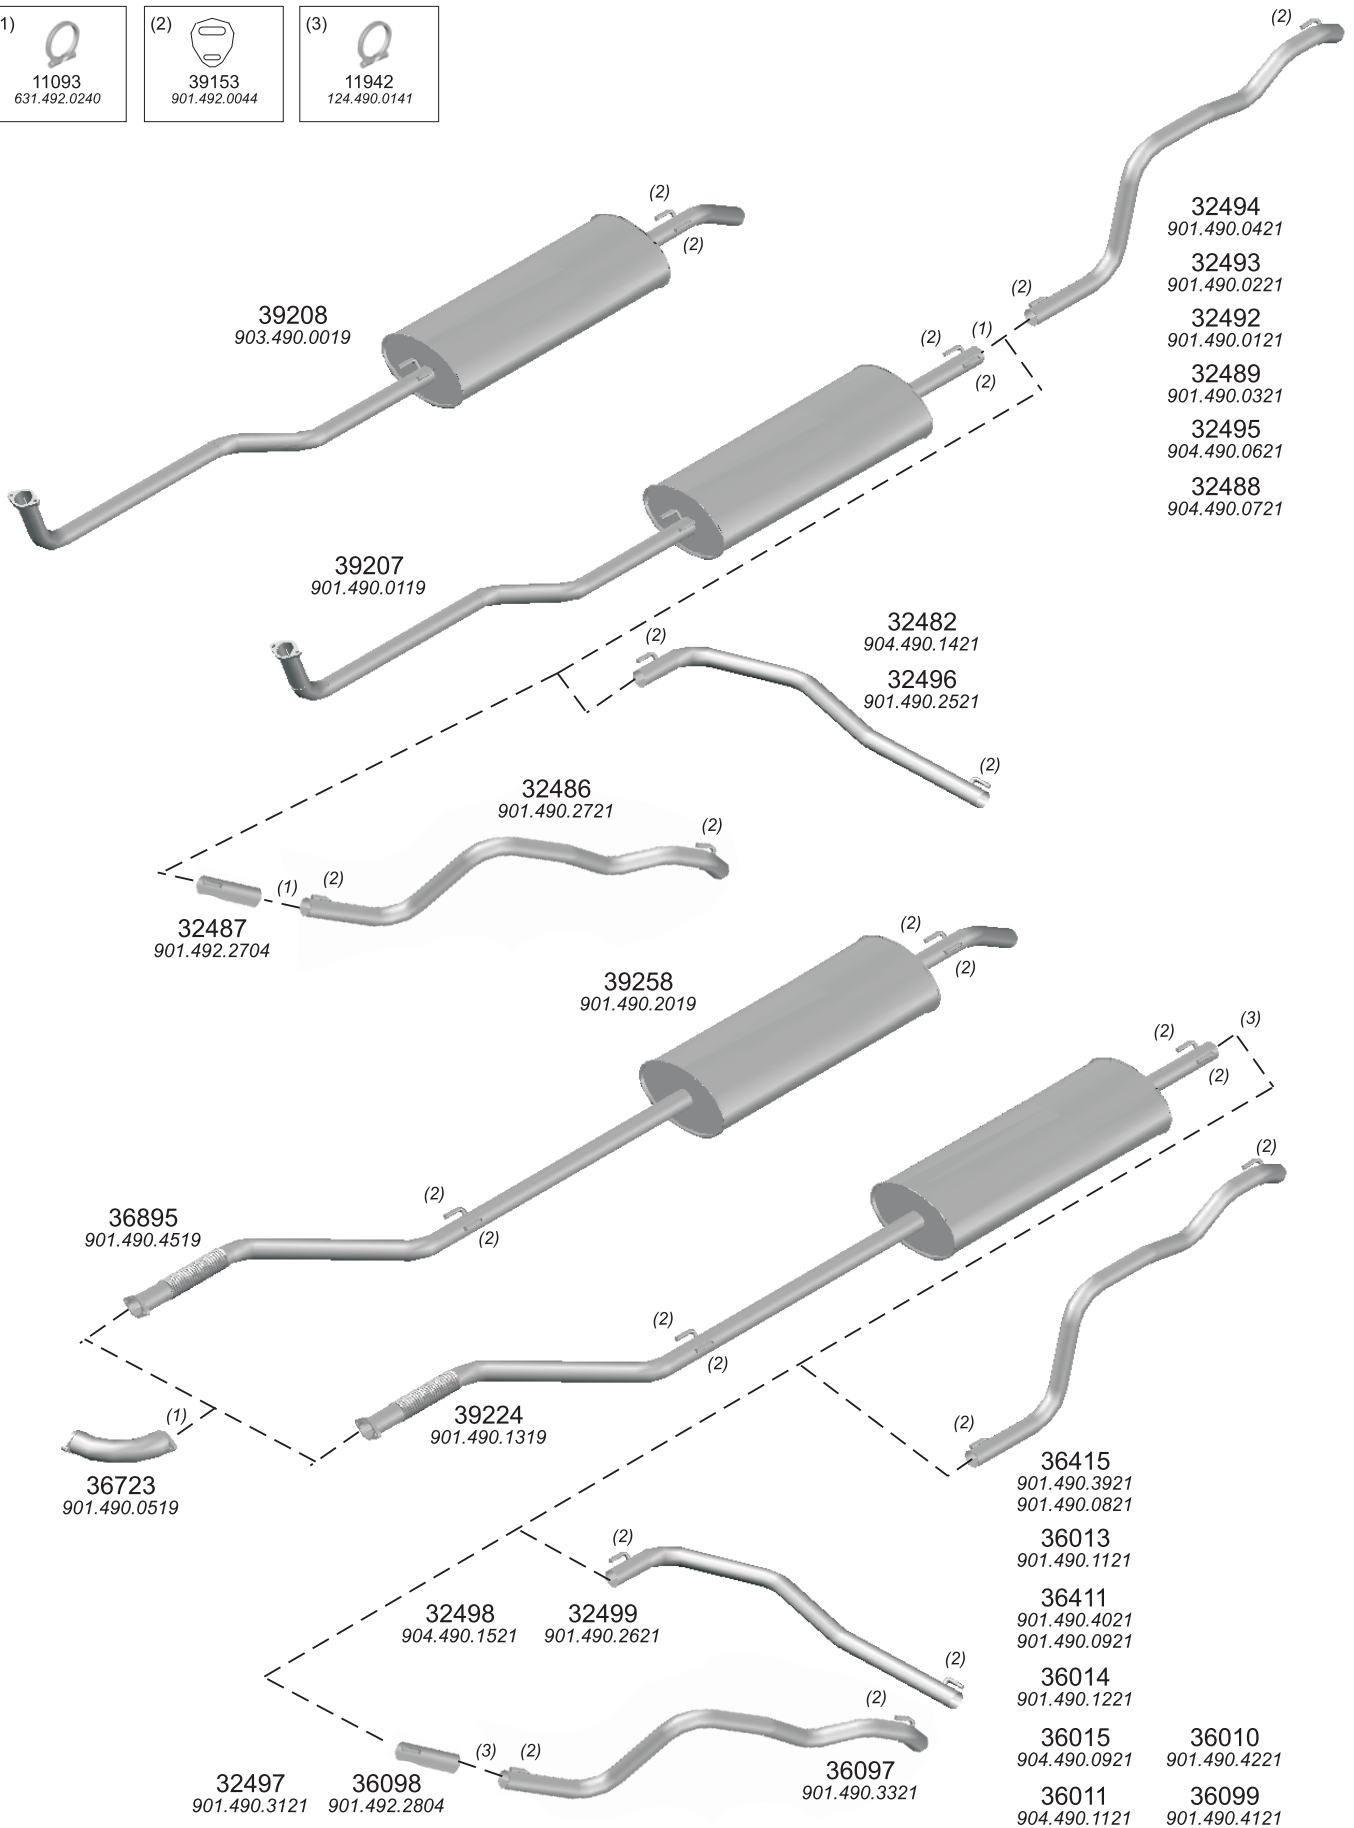

Truck makers part numbers are quoted for reference only.

Type / Model Mercedes 3250AF (ALL WD.)

Type / Model Mercedes 108D VITO,110D VITO,V 230 TURBO DIESEL.

Truck makers part numbers are quoted for referance only.