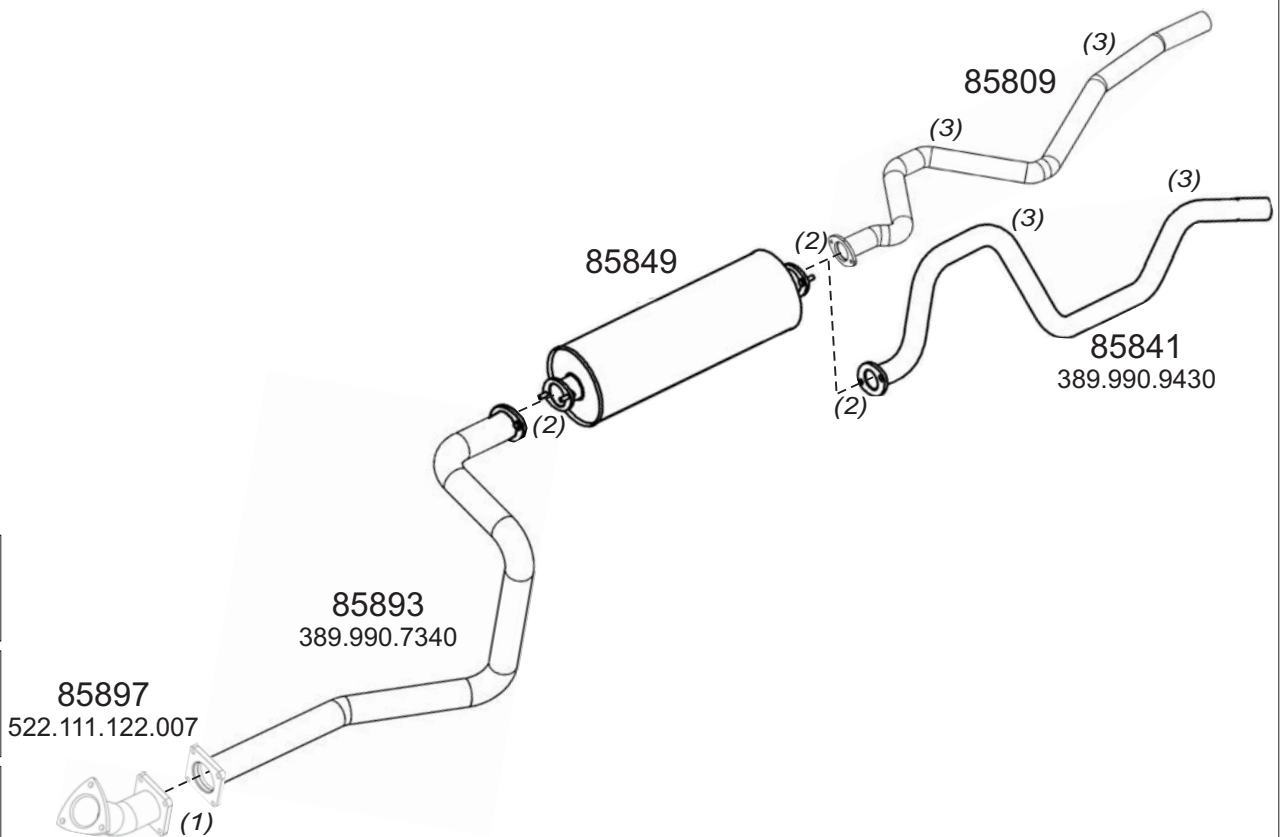

Type / Model ISUZU NKR ESKİ MODEL 2,8