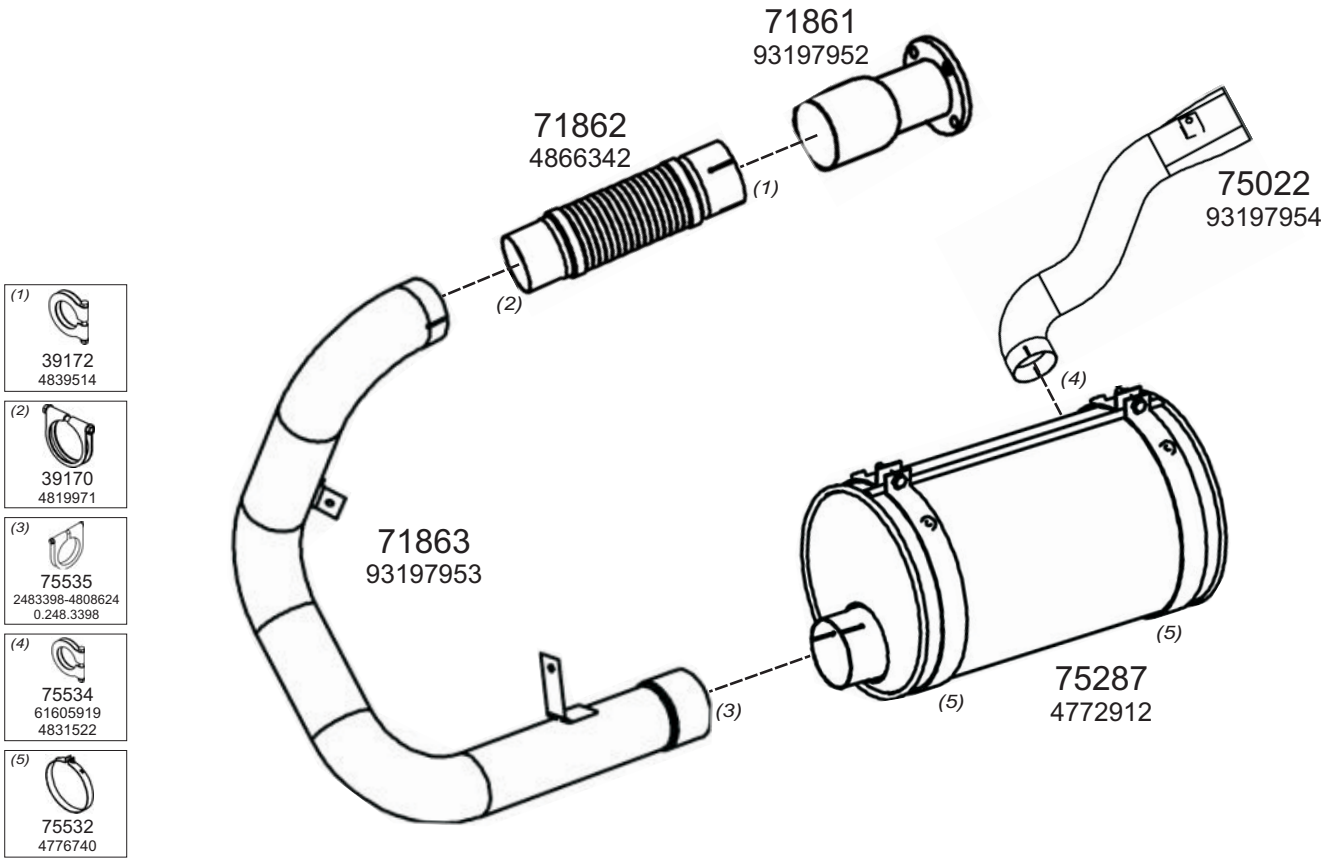

Type / Model IVECO 370SE.27 LHD HORIZONTAL

Type / Model

Truck makers part numbers are quoted for reference only.

0315001