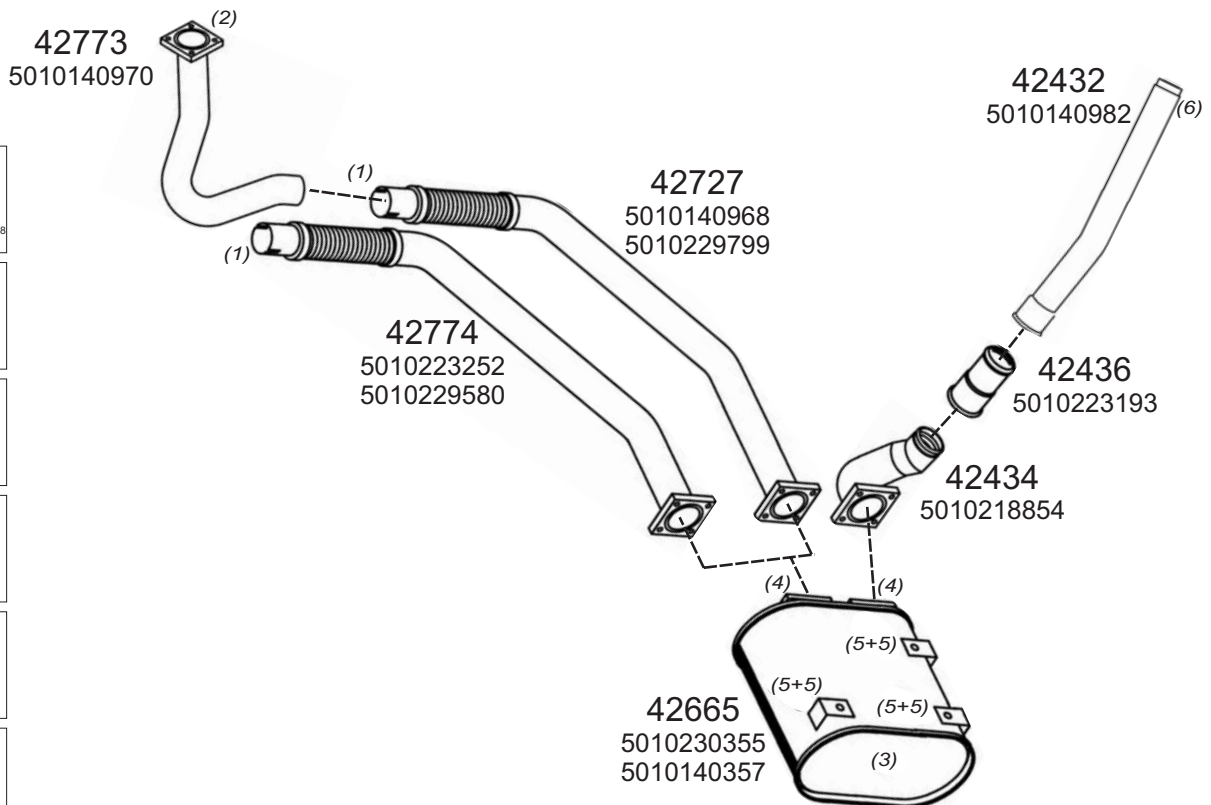

- (1)
  11883
  0000798219-5010140898
  5010317399
- (2)
  42187
  0000704037
- (3)
  42599
  5000715545
- (4)
  42186
  5010230700
- (5)
  42598
  0000689778
- (6)
  15297

Type / Model RENAULT MAJOR VERTICAL RHD R385TI, R420TI