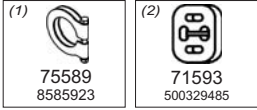

Type / Model IVECO DAILY CITY TRUCK RHD 29L10, 29L12, 35S9, 35S10, 35S11, 35S12, 35S13, 35S15, 35C9, 35C10, 35C11, 35C12, 35C13, 35C15, 50C11, 50C13, 50C15, 65C13, 65C15 BUS 40C13, 40C15, 50C11, 50C13, 50C15

Truck makers part numbers are quoted for reference only.

0302011