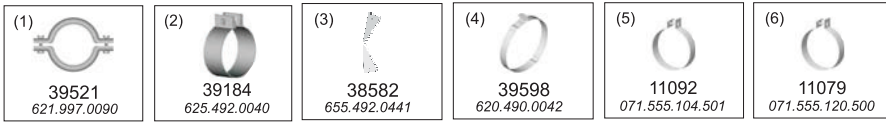

Truck makers part numbers are quoted for reference only.

Type / Model Mercedes 1935/1935,2435/1935S/1948,2050.

Type / Model Mercedes 1935/1935,2435/1935S/1948,2050.

Truck makers part numbers are quoted for reference only.