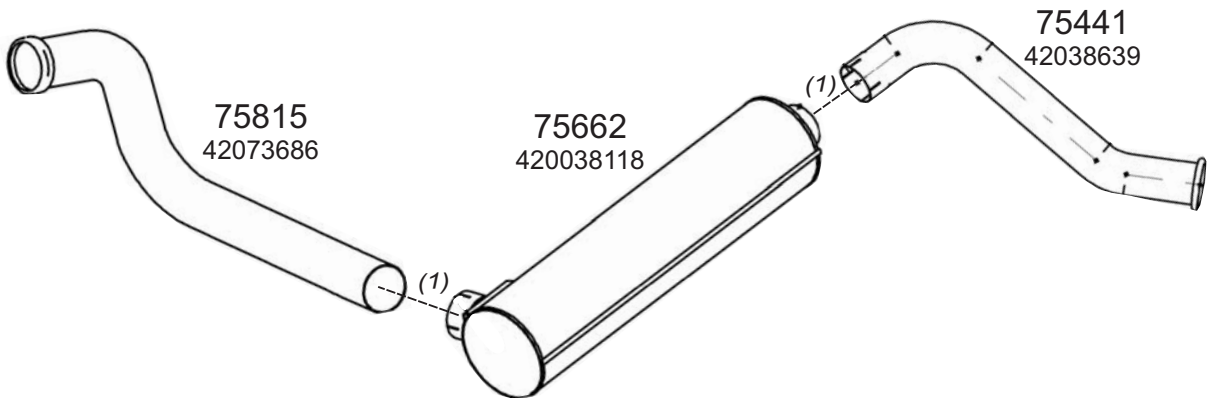

Type / Model IVECO OLD RANGE LHD 1988 190.30 H, 330.30 H

Truck makers part numbers are quoted for reference only.

0303001