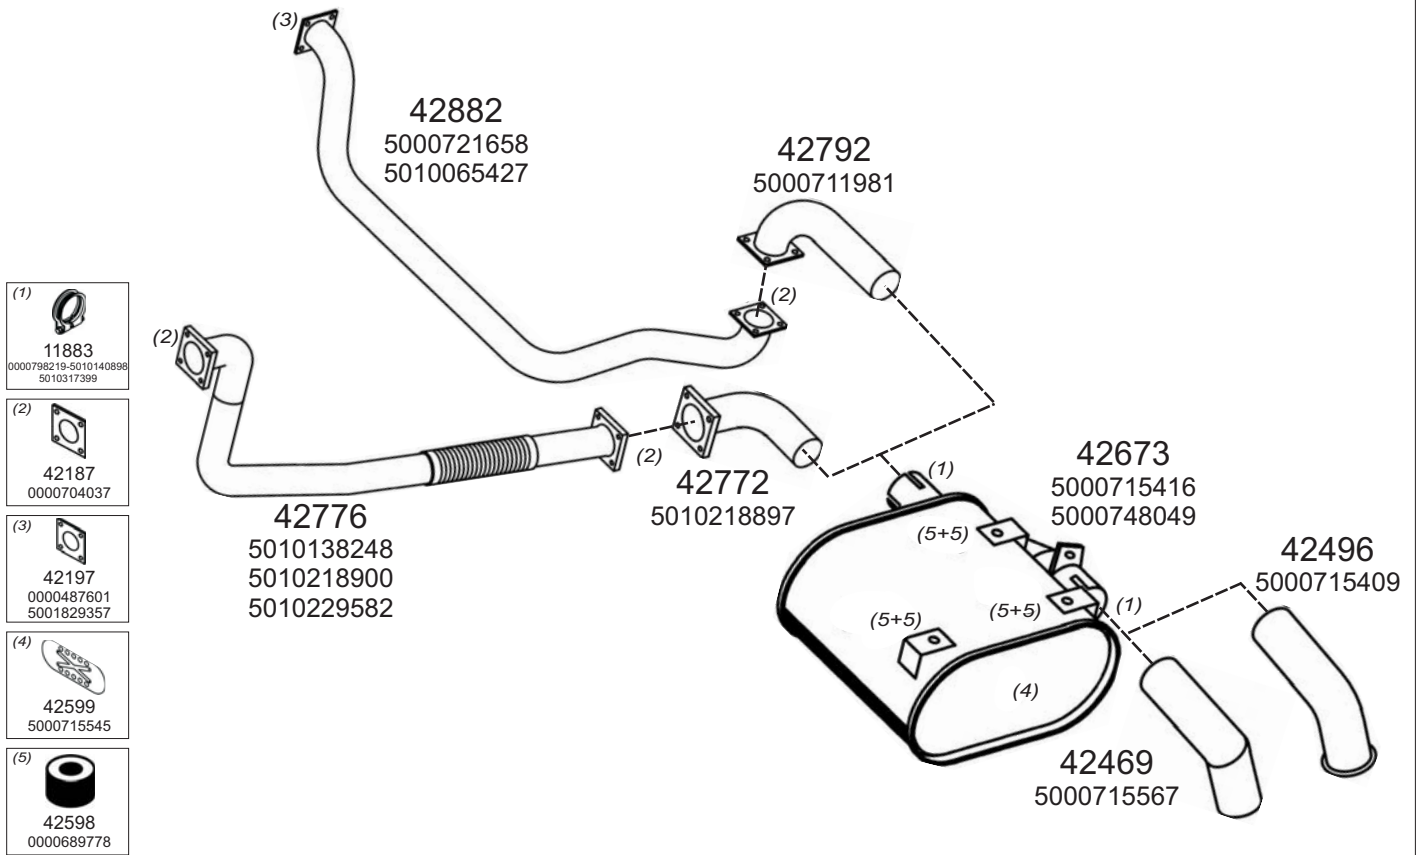

Type / Model RENAULT MAJOR HORIZONTAL LHD R310, R330, R340, R365 05/90 R340TI, R350, Ri357, R380