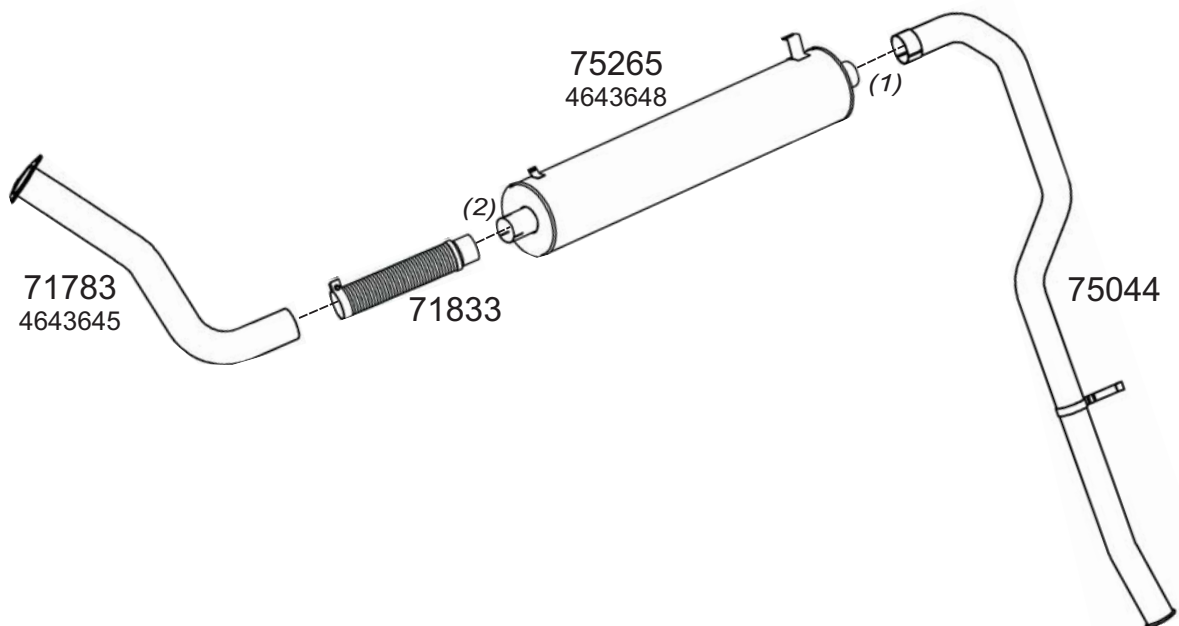

Type / Model IVECO FIAT LHD 697, 300

Truck makers part numbers are quoted for reference only.

0301020