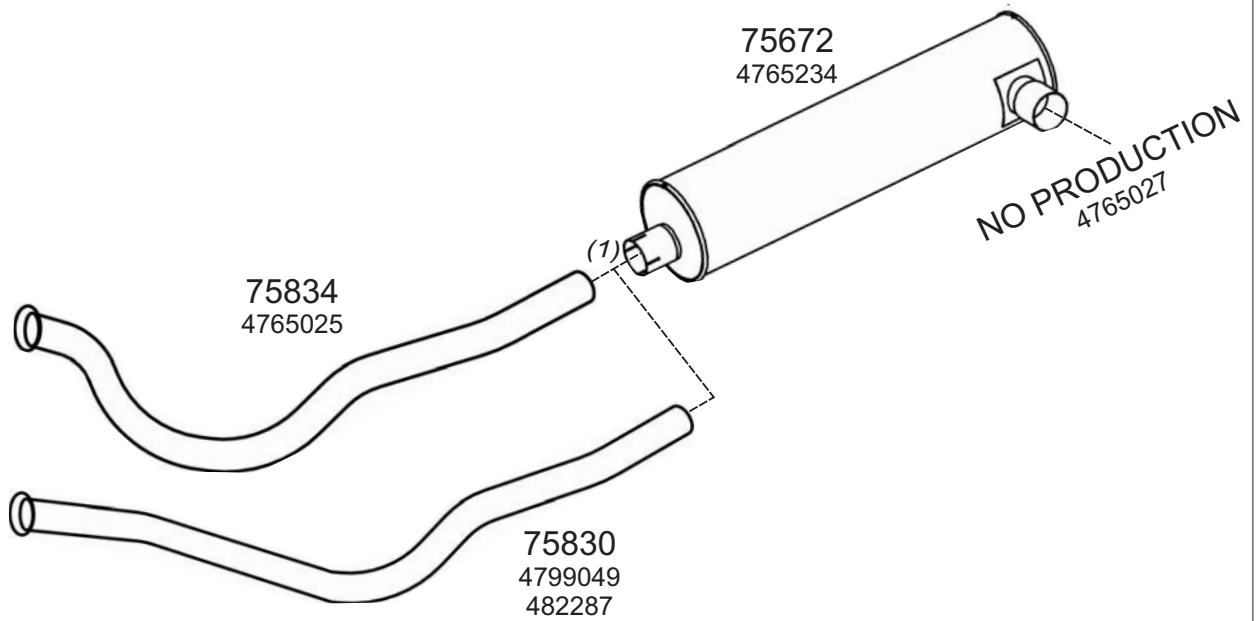

Type / Model IVECO FIAT LHD 165.24, 175.24