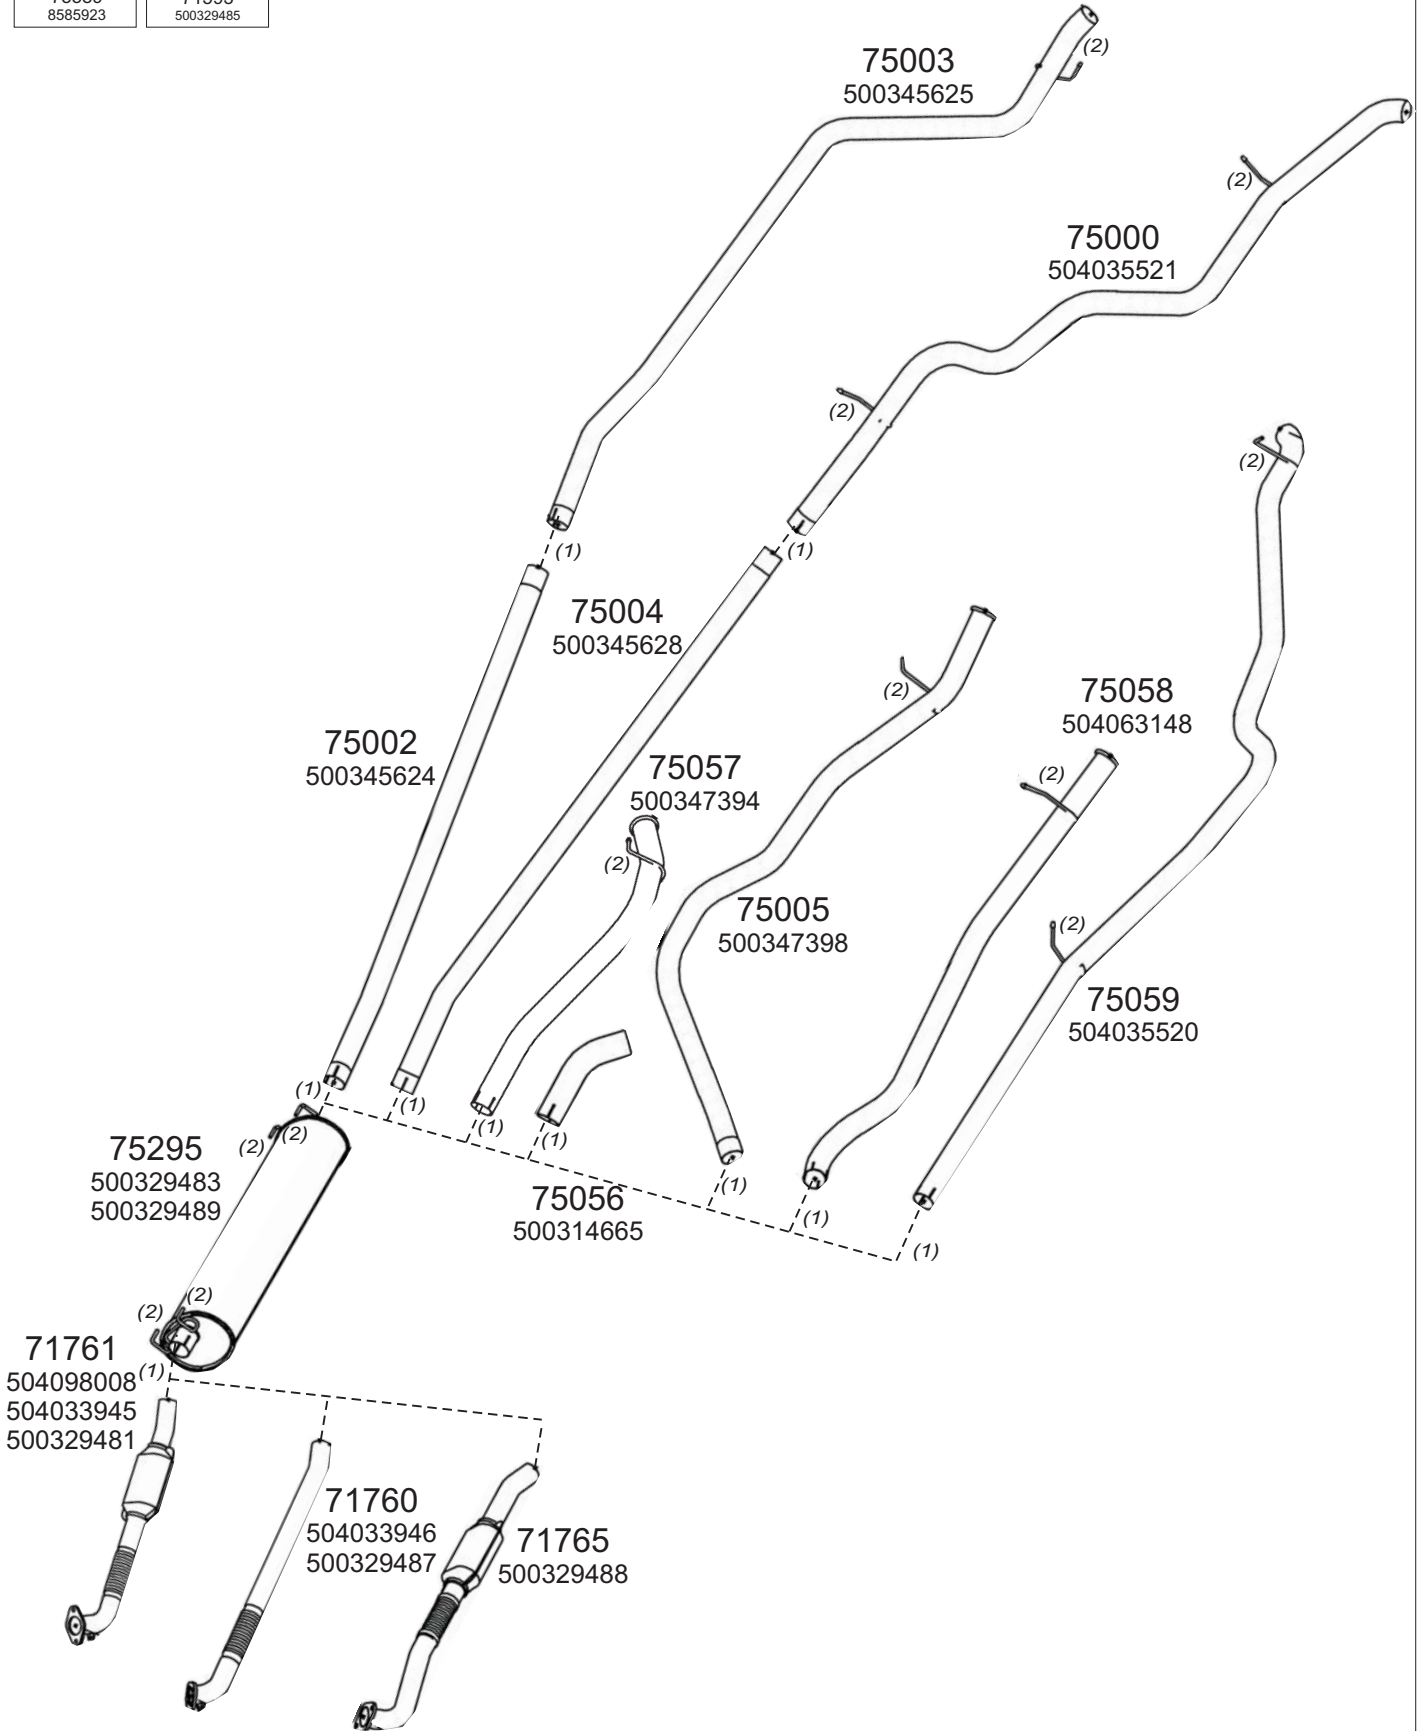

Type / Model IVECO DAILY CITY TRUCK RHD 29L10, 29L12, 35S9, 35S10, 35S11, 35S12, 35S13, 35S15, 35C9, 35C10, 35C11, 35C12, 35C13, 35C15, 50C11, 50C13, 50C15, 65C13, 65C15 BUS 40C13, 40C15, 50C11, 50C13, 50C15

Truck makers part numbers are quoted for reference only.

0302011