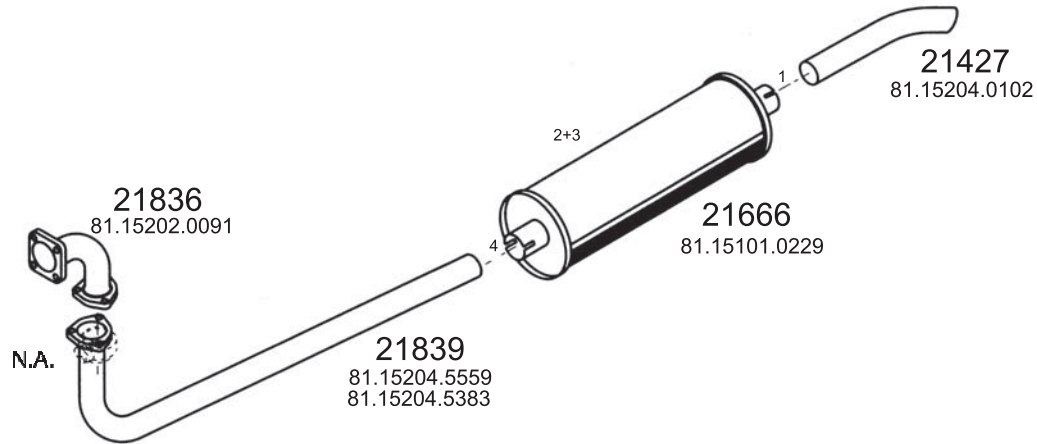

- 1 11012
  88.15640.2205
- 2 21597
  81.15501.5560
  (81.15501.5374)
- 3 21190
  81.96210.0052
- 4 11051
  06.67041.0123
- 5 21584
  81.97460.5267
- 6 11053
  81.97420.0023
- 7 21501
  81.15501.0709
- 8 21599
  81.97487.0519

Type / Model (12 TON) M07 ; (17/18 TON) M08

Truck makers part numbers are quoted for reference only.