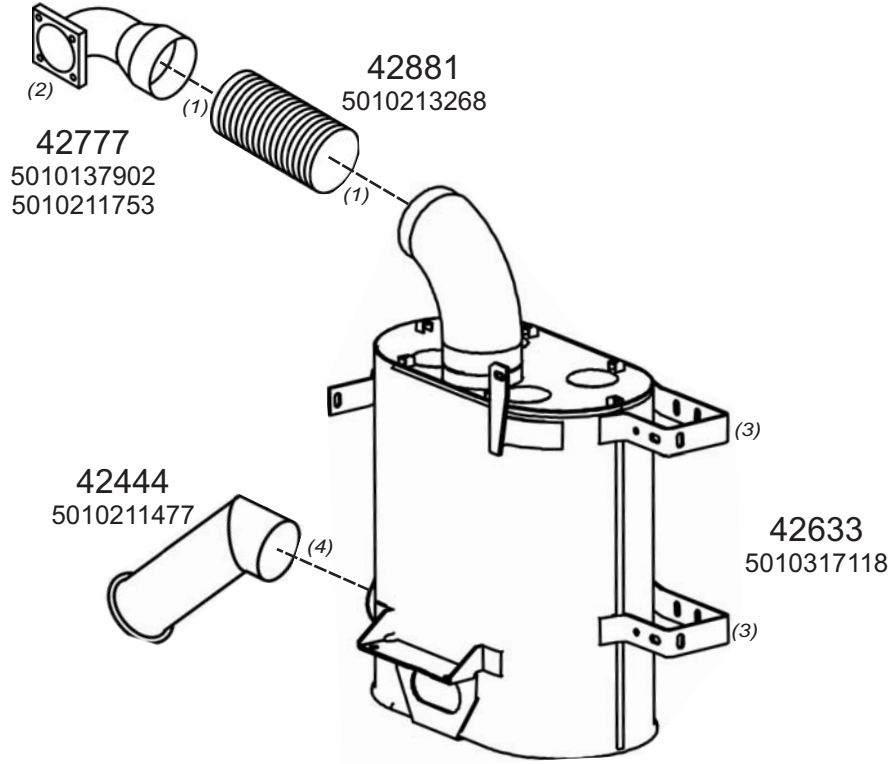

Type / Model RENAULT MAGNUM HORIZONTAL RHD EURO2 AE560

Type / Model

Truck makers part numbers are quoted for reference only.

0509009