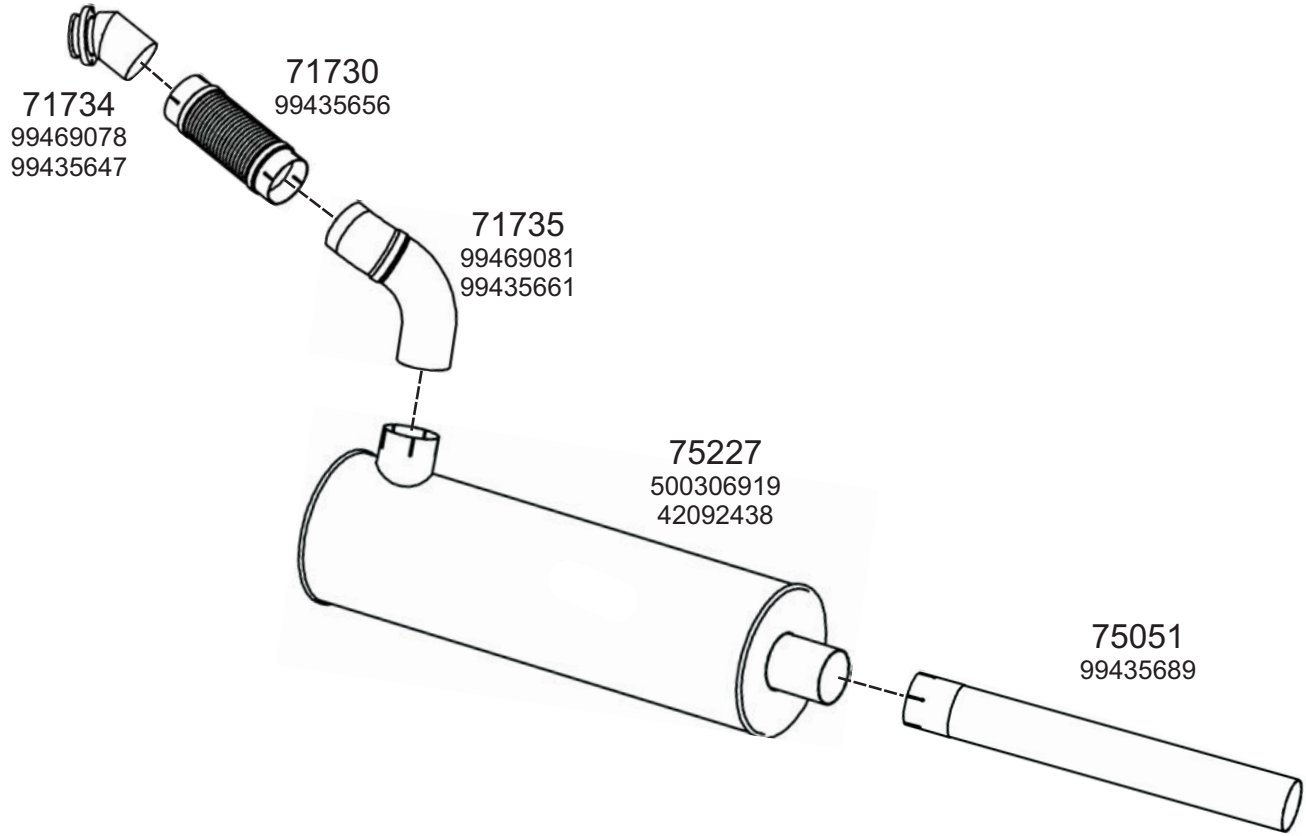

Type / Model IVECO EURORIDER LHD/RHD HORIZONTAL EURORIDER 29A, EURORIDER 35, WB6150

Type / Model

Truck makers part numbers are quoted for referance only.

0313001