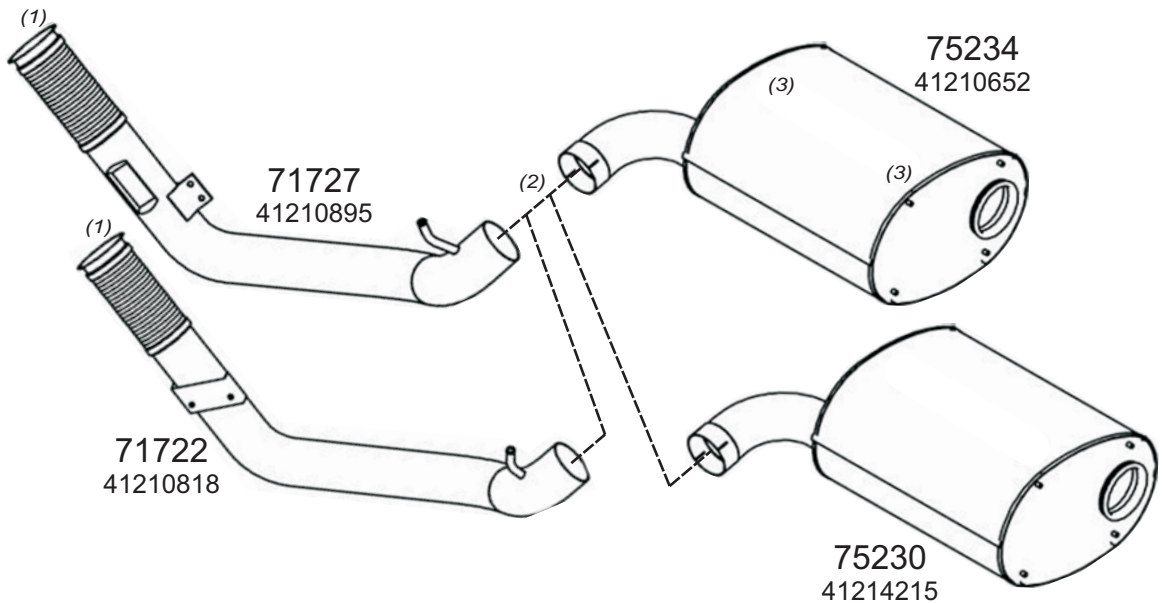

- (1)
  71594
  41201881
- (2)
  75543
  42075779
  42090154
- (3)
  75577
  41016565
  8138432

Type / Model IVECO STRALIS LHD HORIZONTAL ACTIVE TIME 190S43AT, 440S40AT ACTIVE SPACE CAB 190S40AS, 190S43AS, 190S48AS, 260S40AS, 260S43AS, 260S48AS, 440S40AS, 440S43AS, 440S48AS, 440S54AS

Truck makers part numbers are quoted for reference only.

0310001