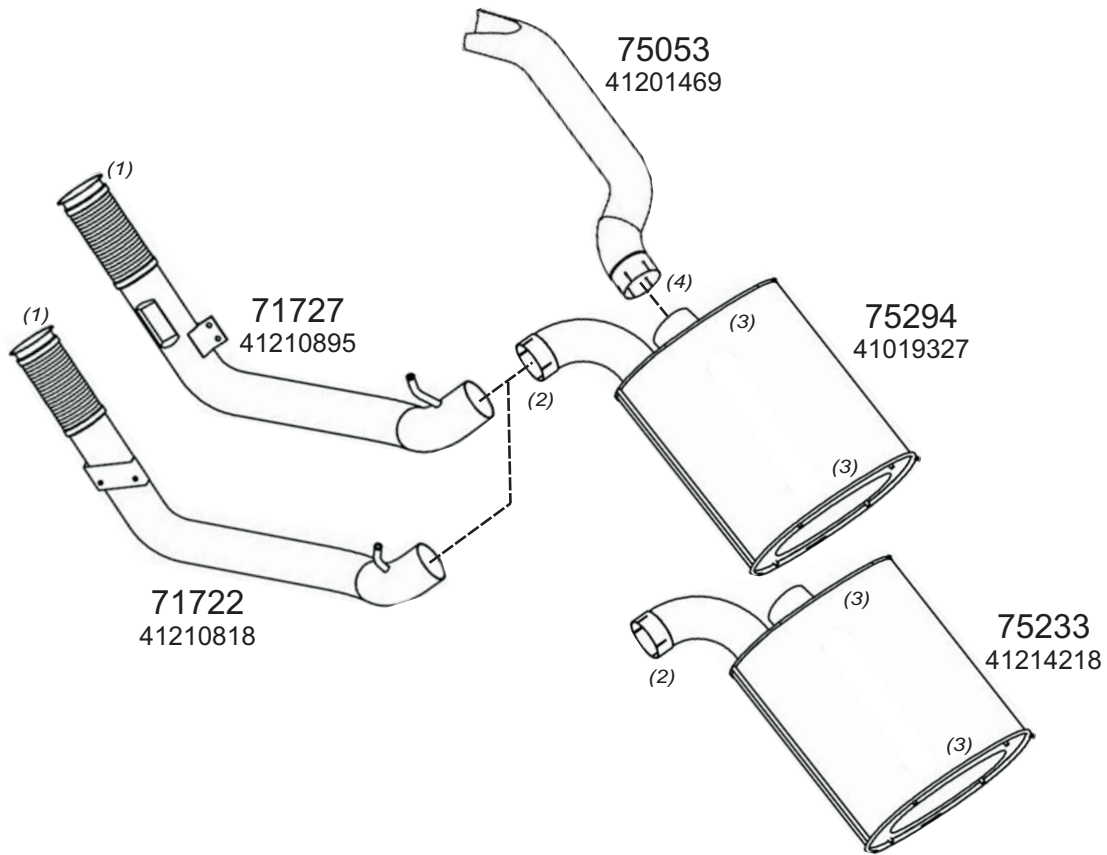

Type / Model IVECO STRALIS RHD HORIZONTAL ACTIVE TIME 440S35AT ACTIVE SPACE CAB 260S40AS, 440S43AS, 440S48AS