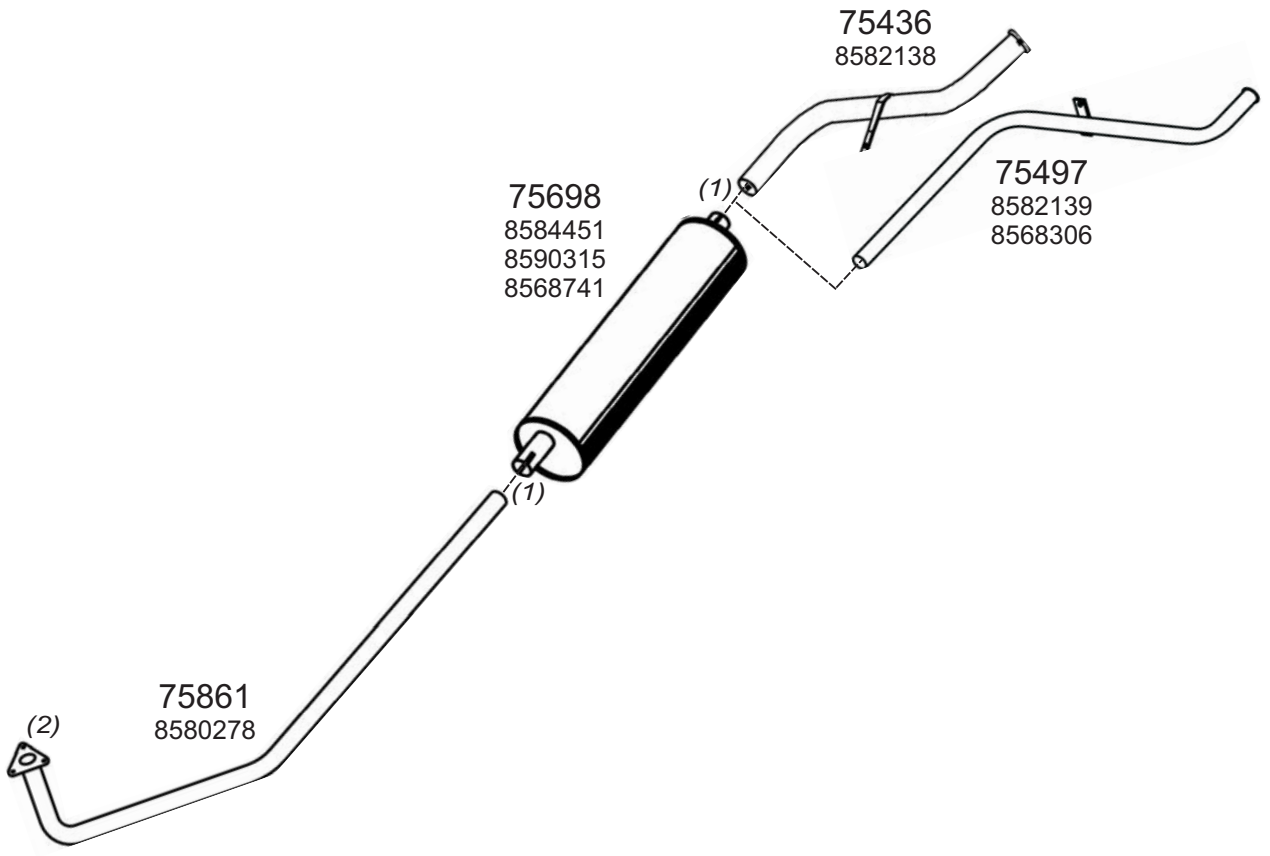

Type / Model IVECO FIAT LHD SERIE III 50.8 - 50.10 - 60.10 - 79F10