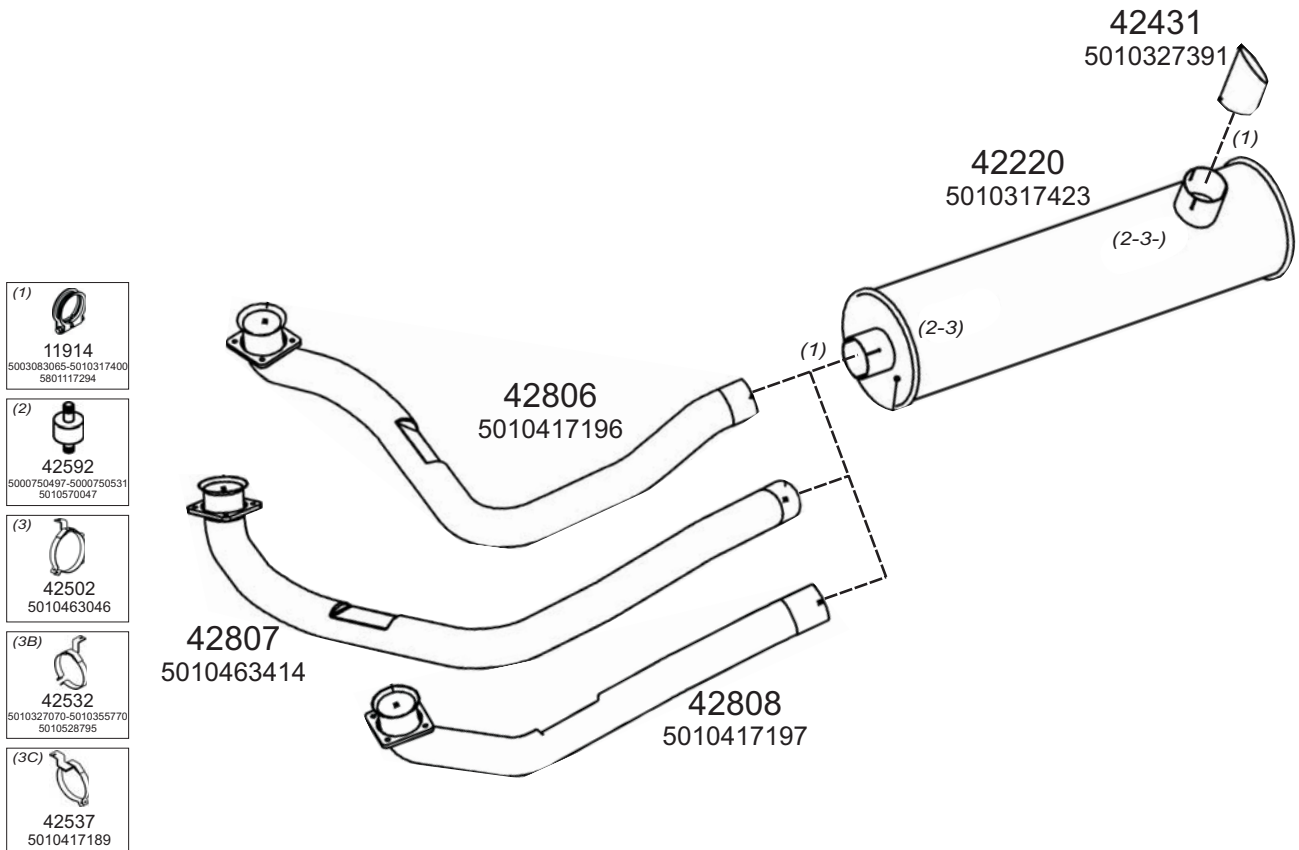

Type / Model RENAULT MIDLUM VERTICAL LHD FAB.NO. 42B1

Truck makers part numbers are quoted for reference only.

0518001

Type / Model RENAULT MIDLUM HORIZONTAL LHD FAB.NO. 42B1, 43E1, 43E2 150HP, 170HP, 220HP, 270HP