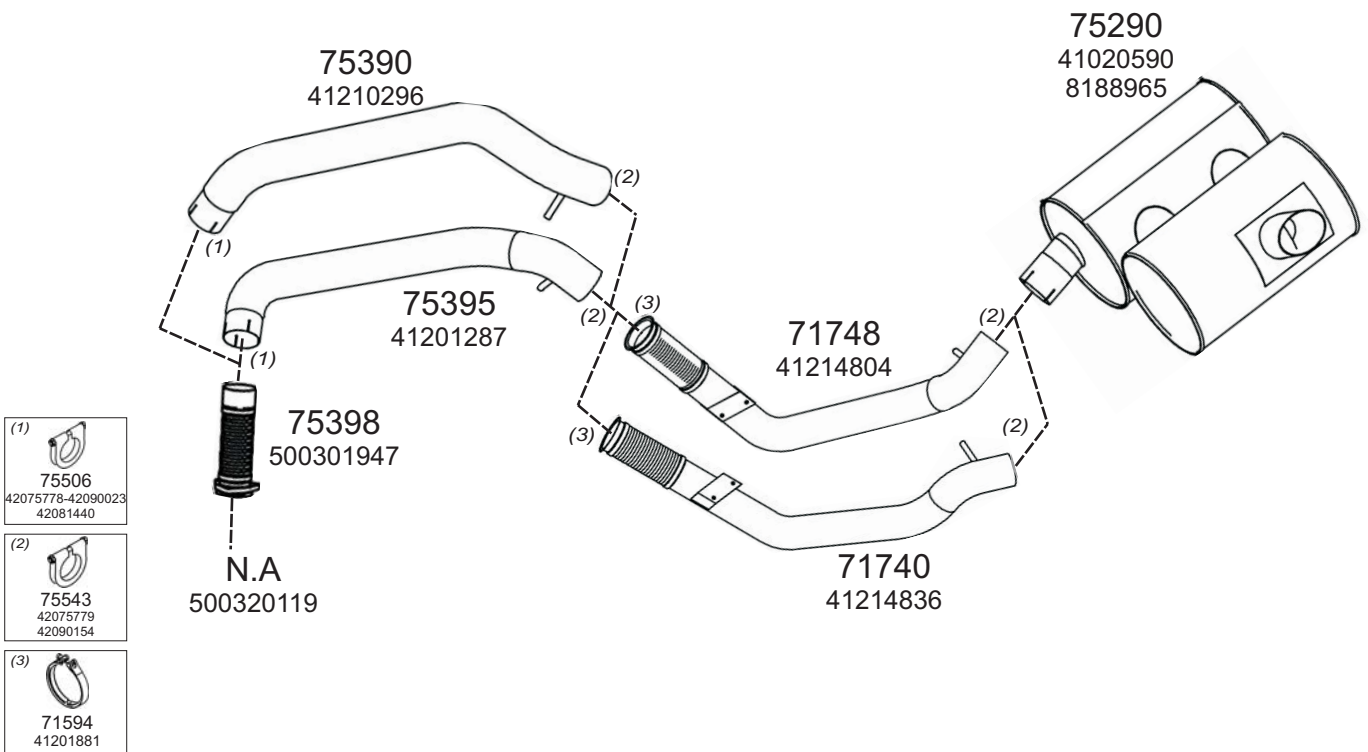

Type / Model IVECO EUROTRAKKER CURSOR LHD HORIZONTAL Wb3800 400E35, Wb3200 260E31, 260E35, Wb3500 260E31, 380E35, Wb3800 190E34, 190E31, 190E35, 260E31, 260E35, 280E35, Wb4200 180E24, 190E24, 190E35, 260E31, 380E35, Wb4500 180E24, 190E24, 190E31, 190E35, 260E31, 260E35, Wb4800 260E31, 260E35, Wb5100 190E35

Truck makers part numbers are quoted for reference only.

0309011