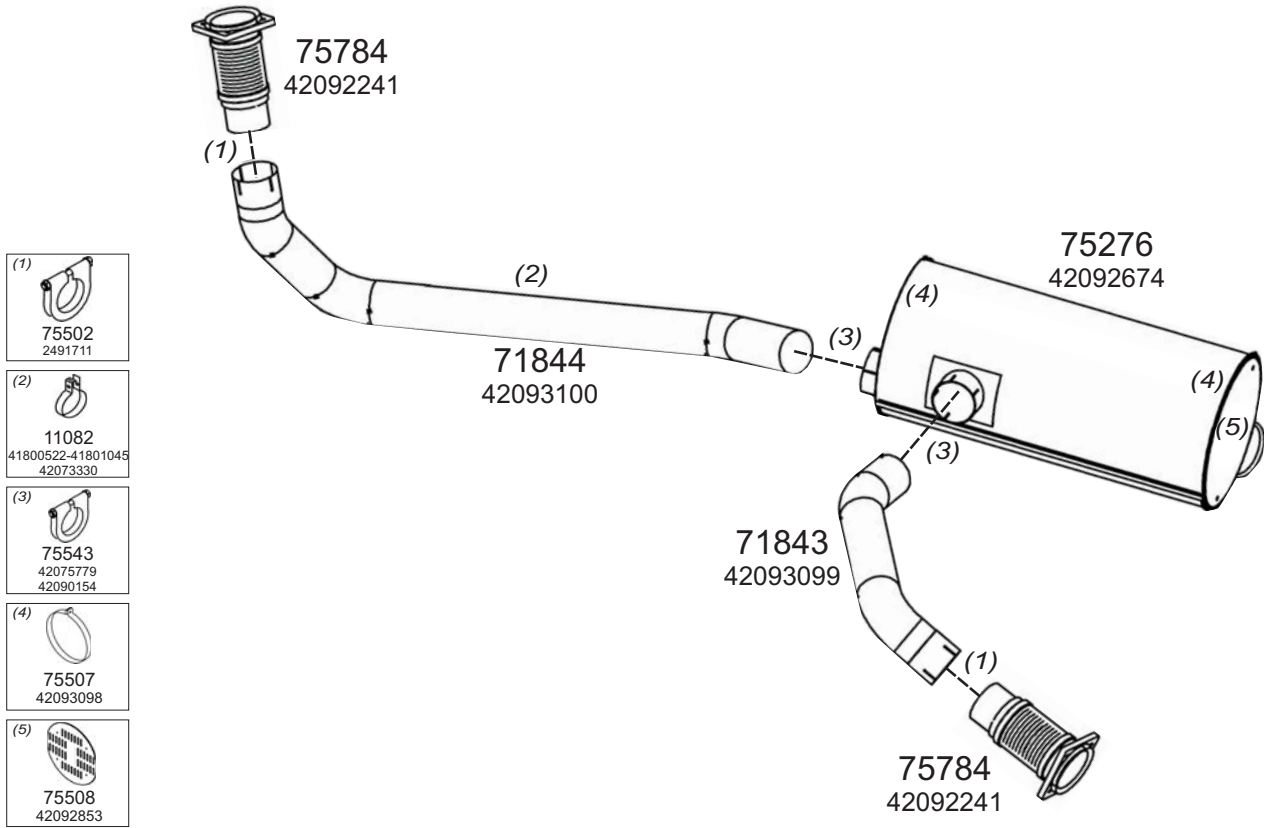

Type / Model IVECO TURBOSTAR LHD 190-48, 240-48, 260-48, 77.121 NOISE PACK