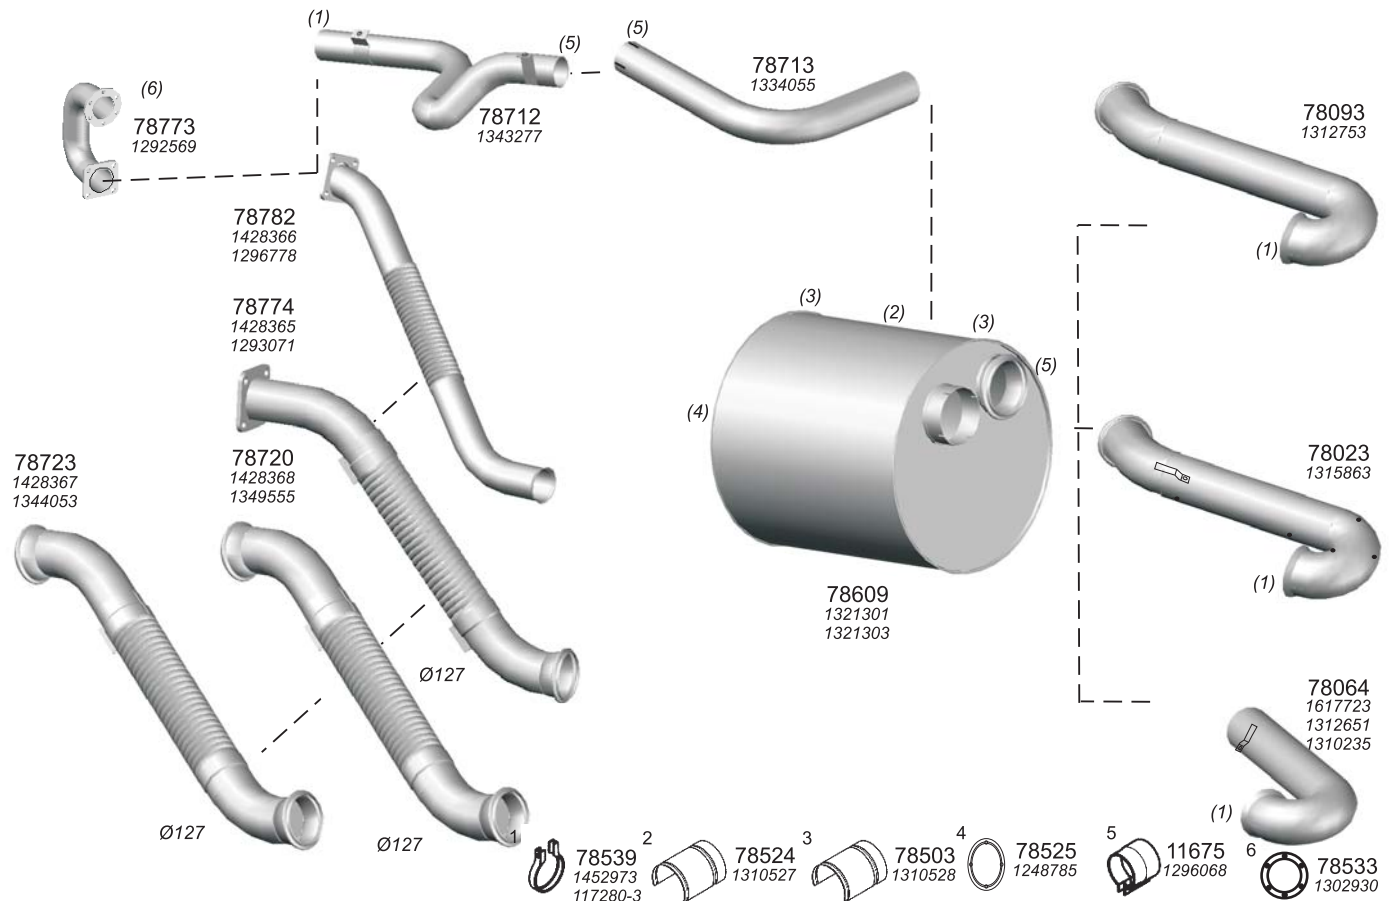

Type / Model Series 95 XF. FTT95.530,FAS95.530