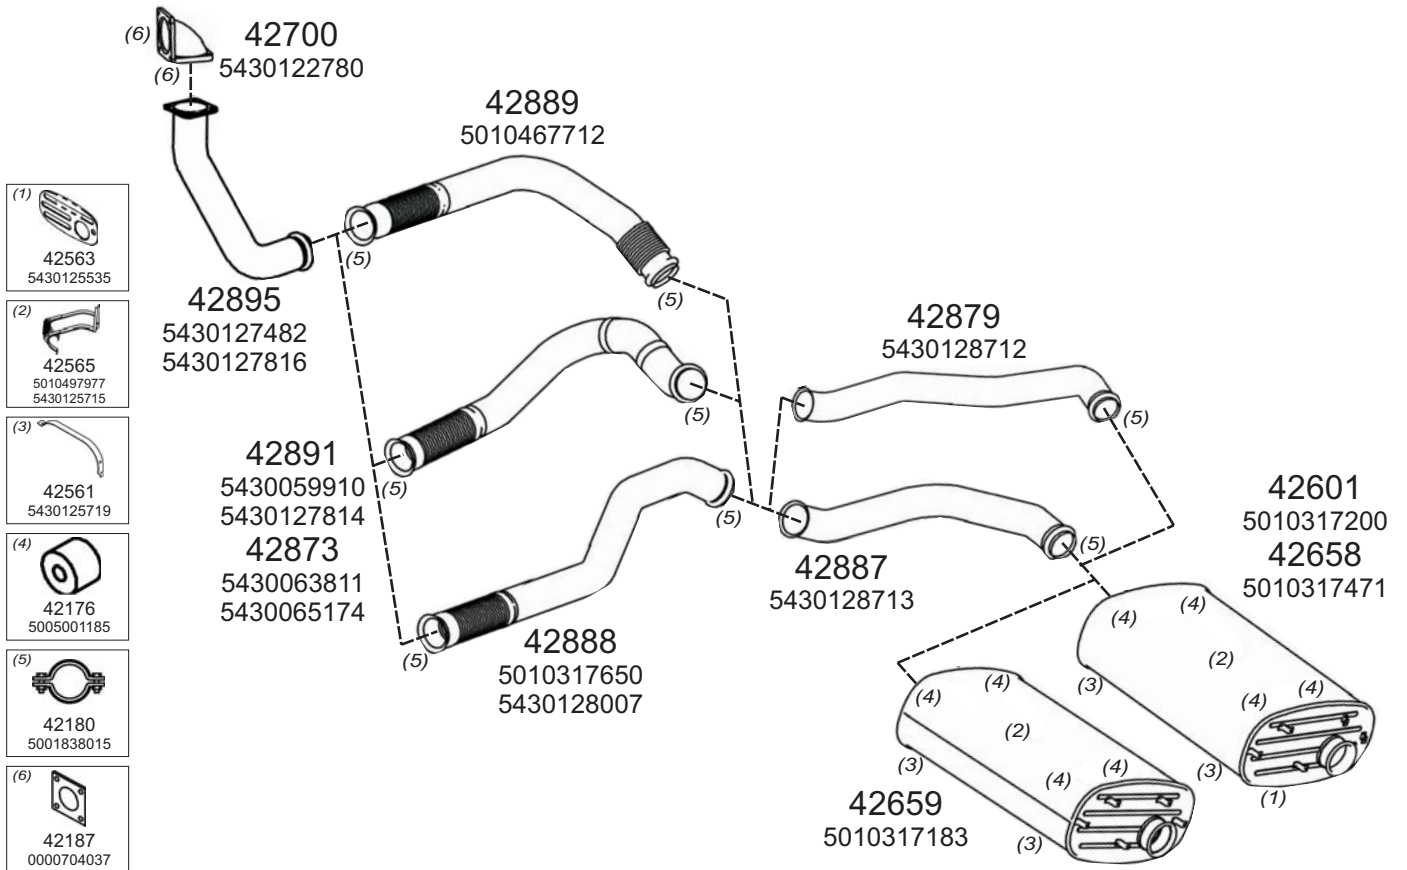

Type / Model RENAULT KERAX HORIZONTAL LHD 2000