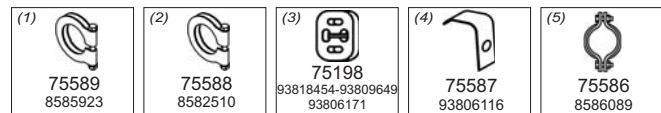

Type / Model IVECO DAILY LHD 1990 TURBO RESTYLING 35.10, 40.10, 45.10, 49.10

Truck makers part numbers are quoted for reference only.

Type / Model IVECO DAILY LHD 1990 TURBO RESTYLING 35.10, 49.10

Type / Model IVECO NEW DAILY LHD 1990 1995 NON TURBO 30.8, 35.8, 40.8