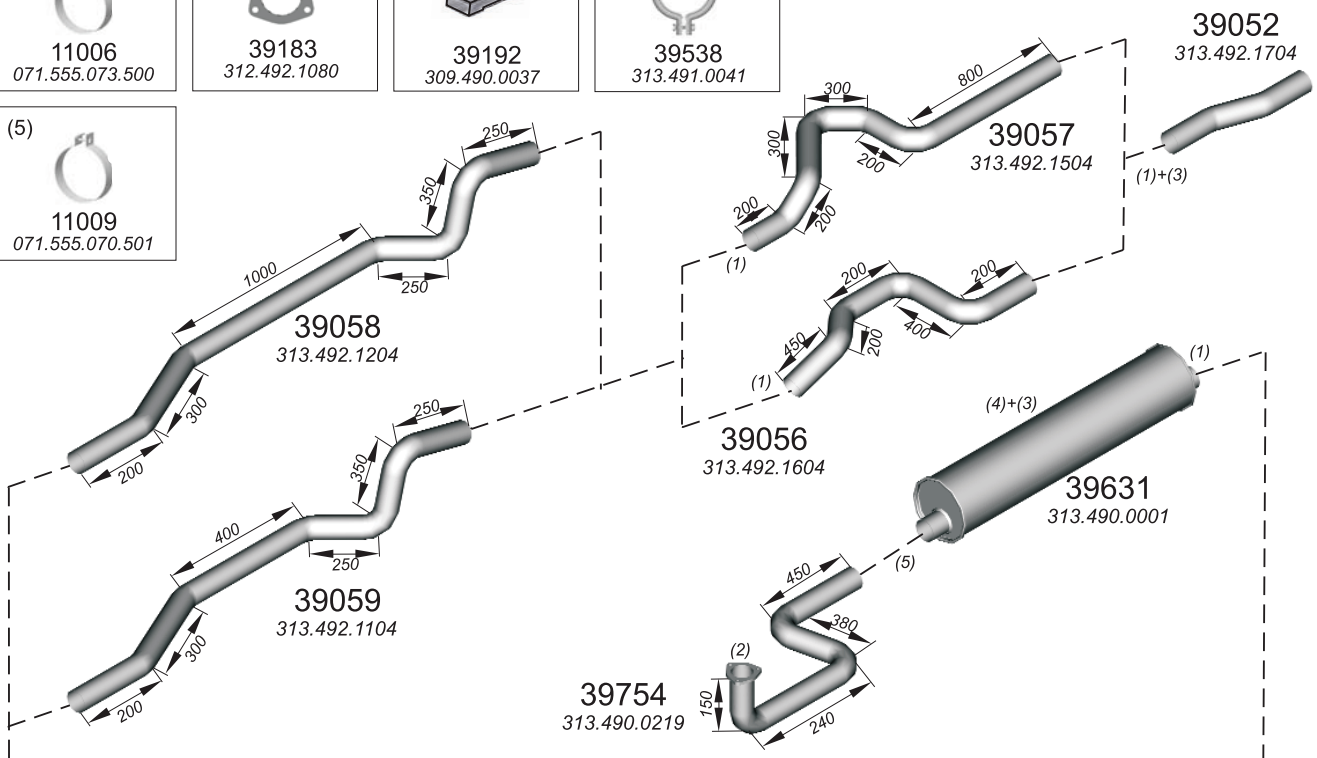

Type / Model Mercedes O 309 D