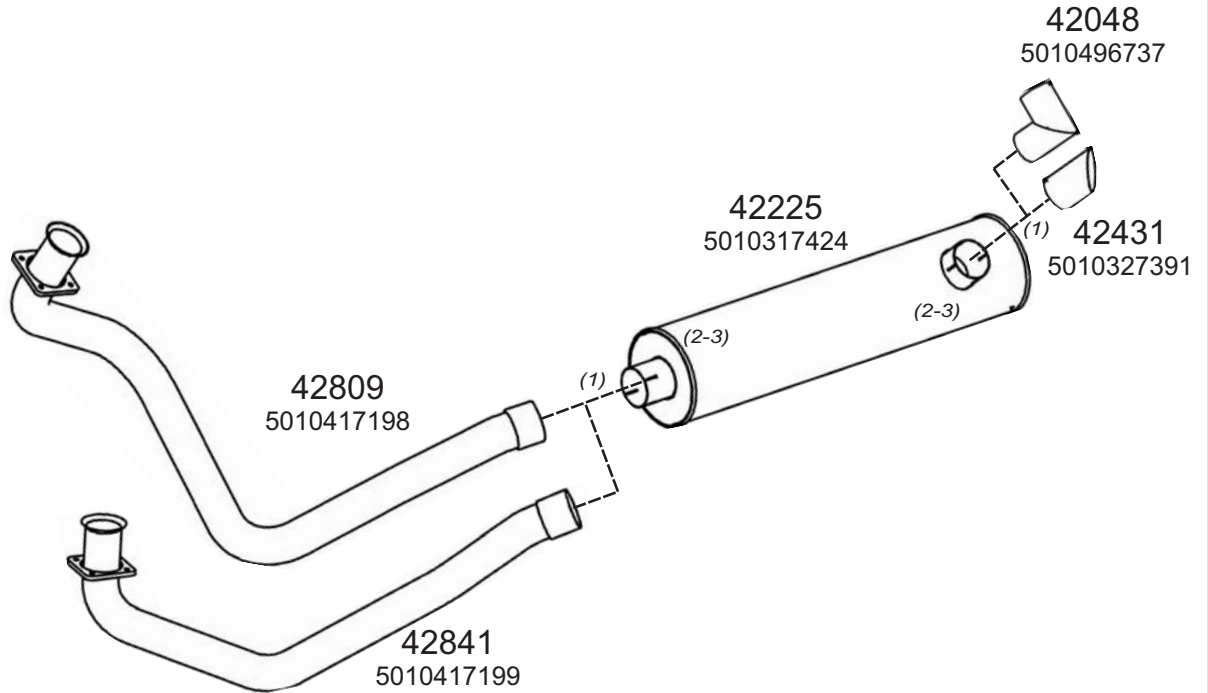

Truck makers part numbers are quoted for reference only.

0518001