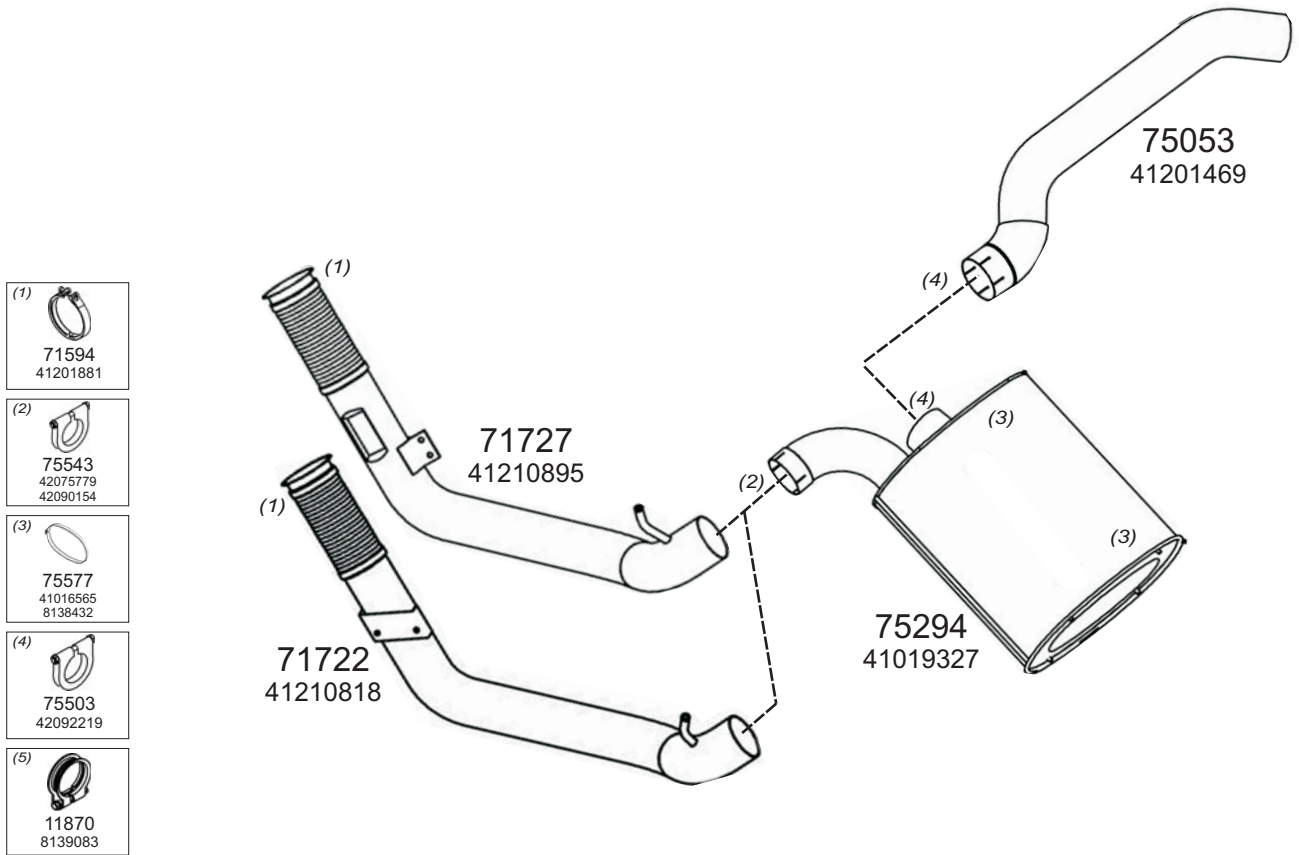

Type / Model IVECO EUROSTAR CURSOR RHD HORIZONTAL Wb3650 440E43. Wb3800 440E39, 440E43. Wb3650 440E39. Wb5100 260E39