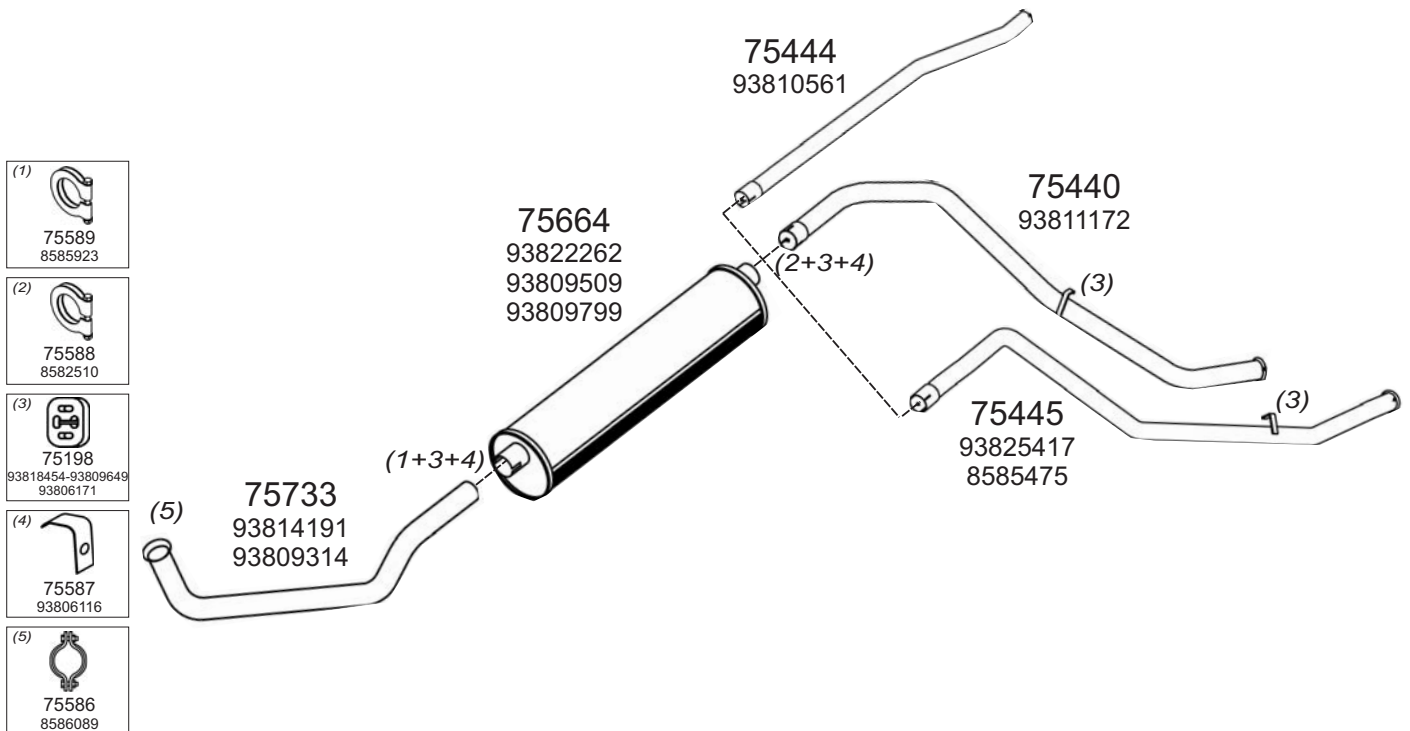

Truck makers part numbers are quoted for reference only.

0302006

Type / Model IVECO DAILY RHD 30.8, 35.8 NON TURBO NEWER VEHICLE

Type / Model IVECO DAILY RHD 1990 TURBO RESTYLING 35.10, 45.10, 49.10

Truck makers part numbers are quoted for reference only.