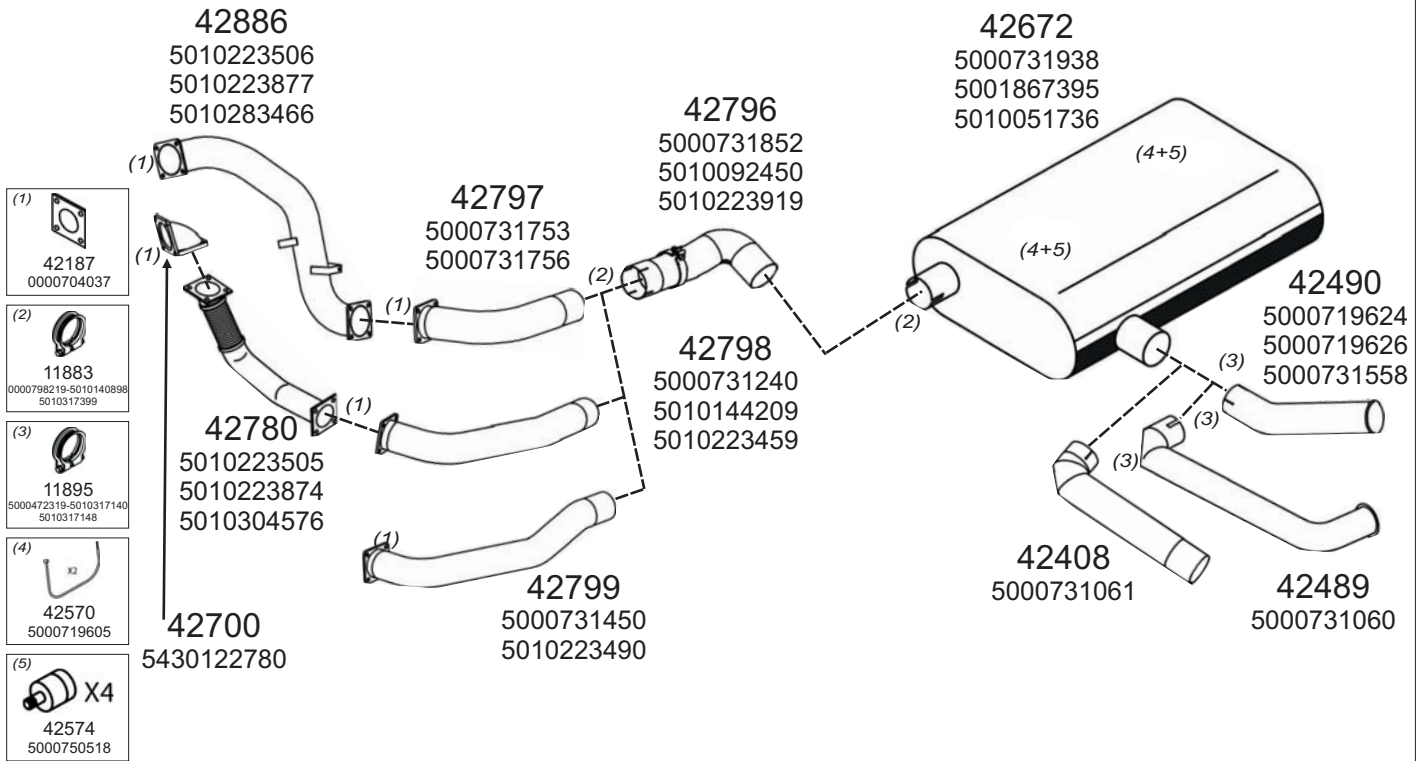

0511004

Type / Model RENAULT MANAGER HORIZONTAL LHD G260, G290

Type / Model RENAULT MANAGER VERTICAL LHD G260, G290

Truck makers part numbers are quoted for reference only.

0511005

Type / Model RENAULT MANAGER HORIZONTAL LHD G270, G280, G300, G330, G340TI