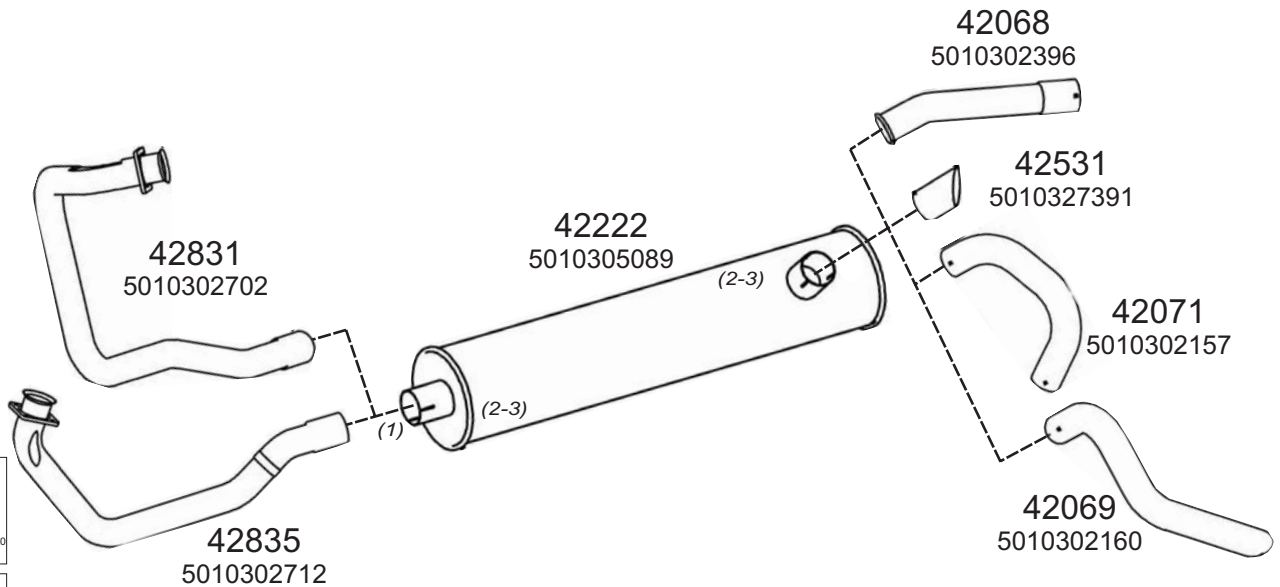

Type / Model RENAULT MIDLINER HORIZONTAL LHD S135, S150

Truck makers part numbers are quoted for reference only.

0517008