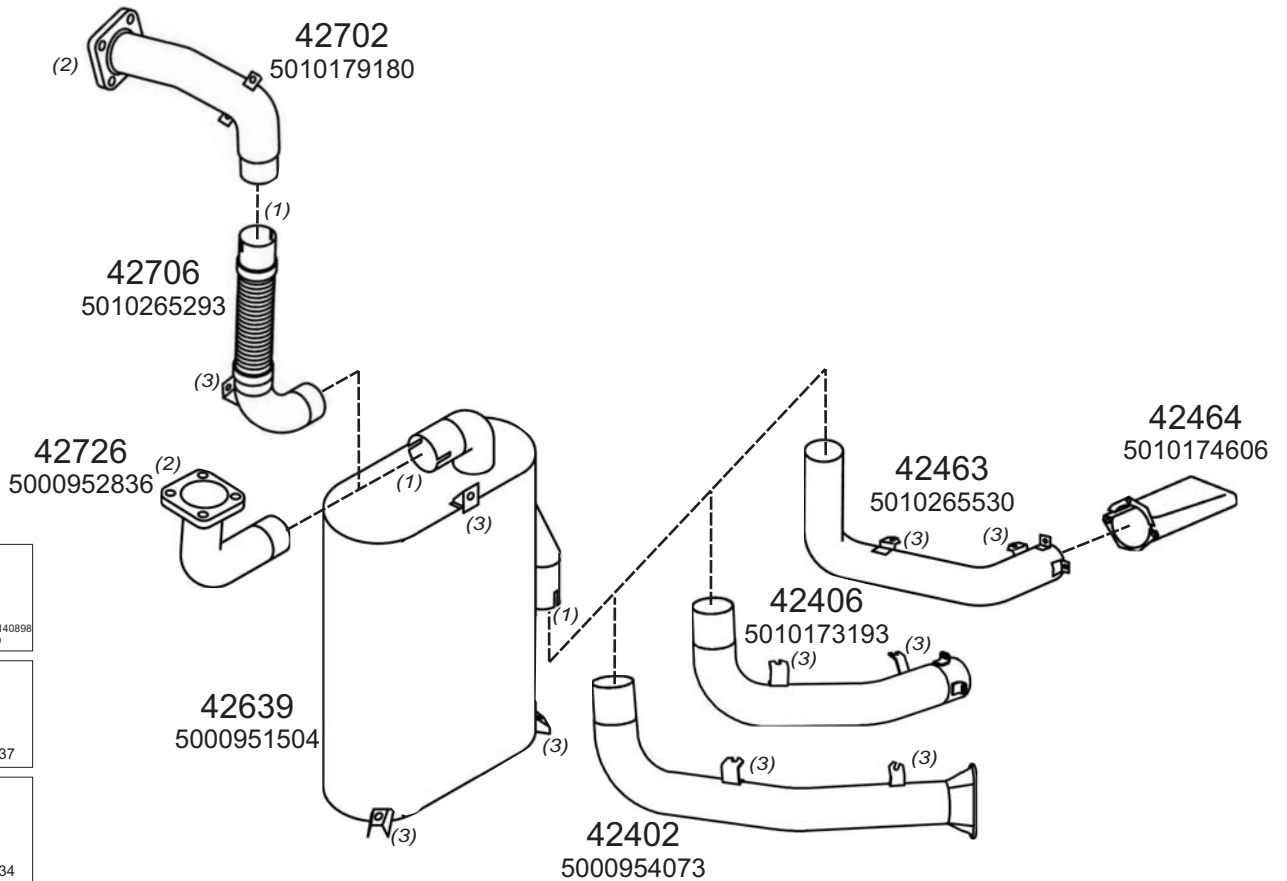

Type / Model RENAULT FRH HORIZONTAL RHD 12/96

Truck makers part numbers are quoted for reference only.

0505002