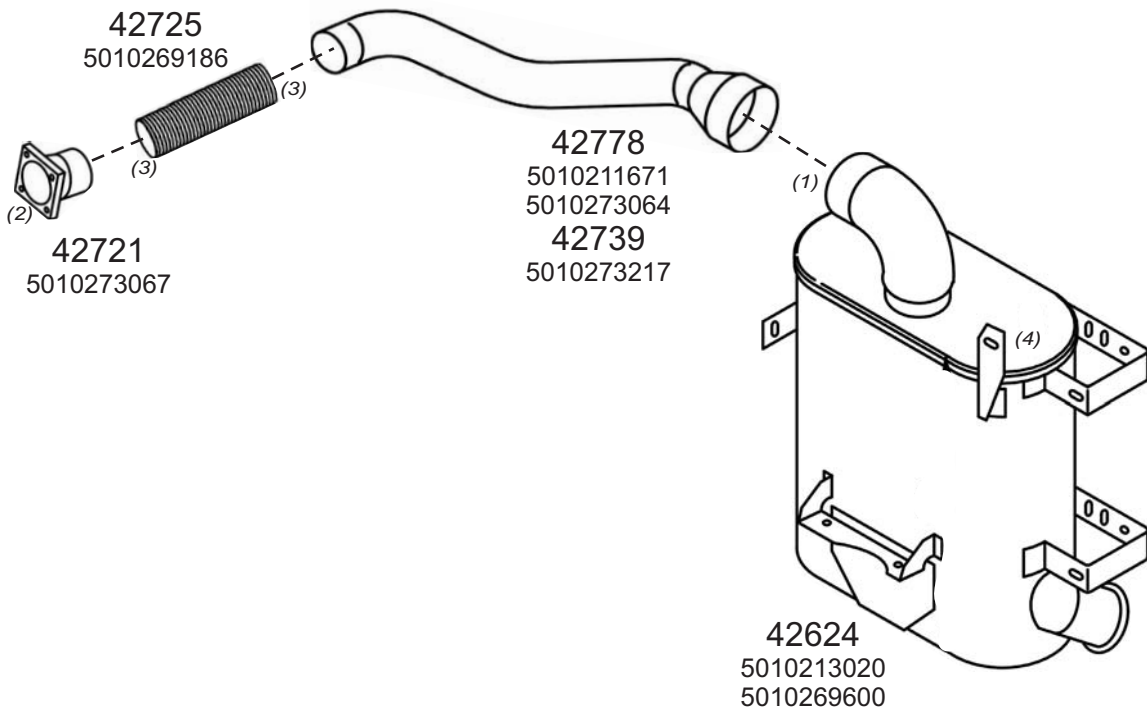

Type / Model RENAULT MAGNUM HORIZONTAL LHD EURO2 AE420TI

Truck makers part numbers are quoted for reference only.

0509004