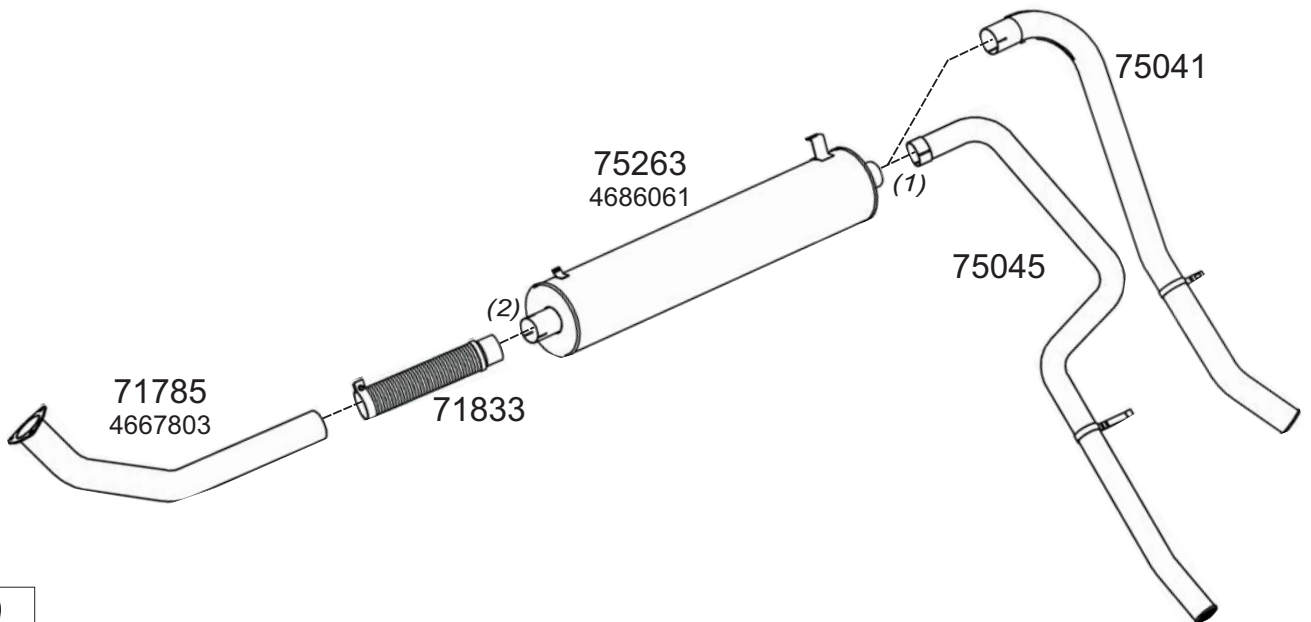

Type / Model IVECO FIAT LHD 180NC

Truck makers part numbers are quoted for reference only.

0301014