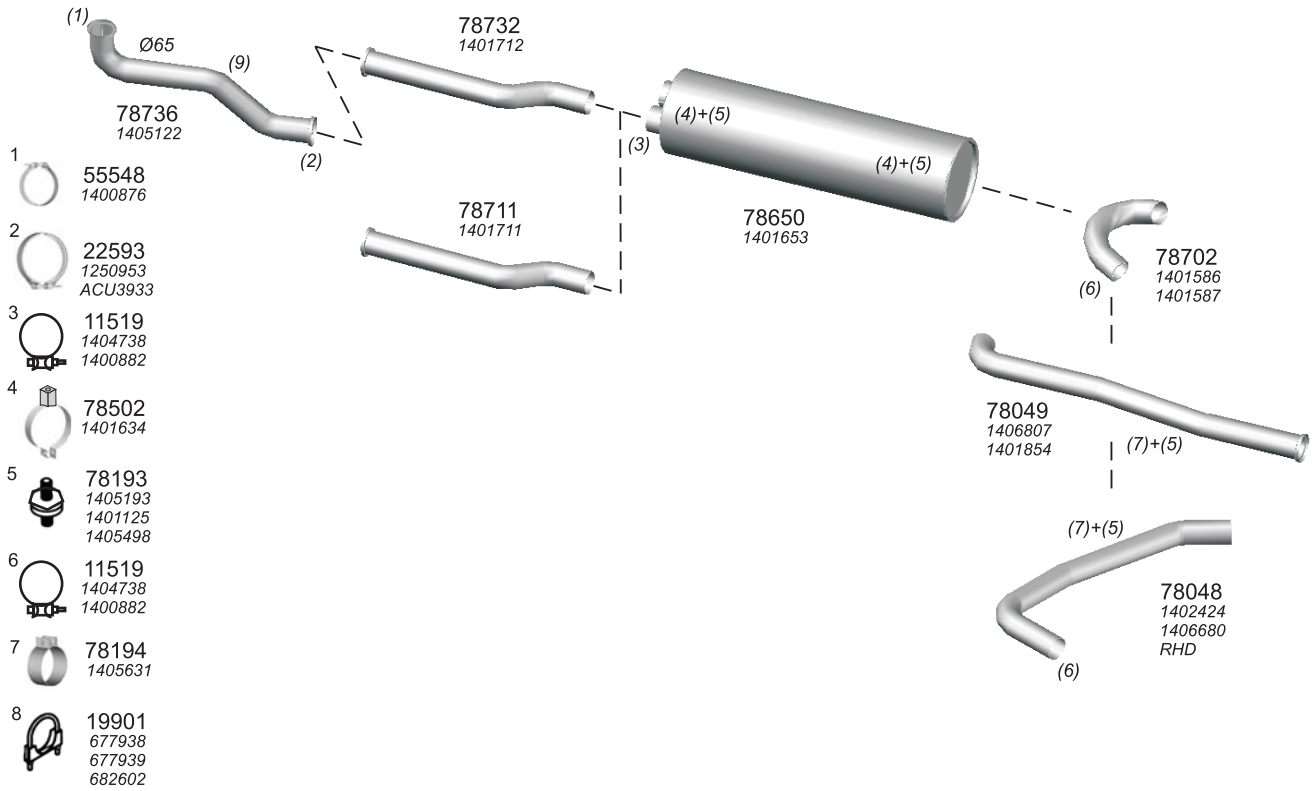

Type / Model Series LF FA45.130,FA45.150,FA45.170