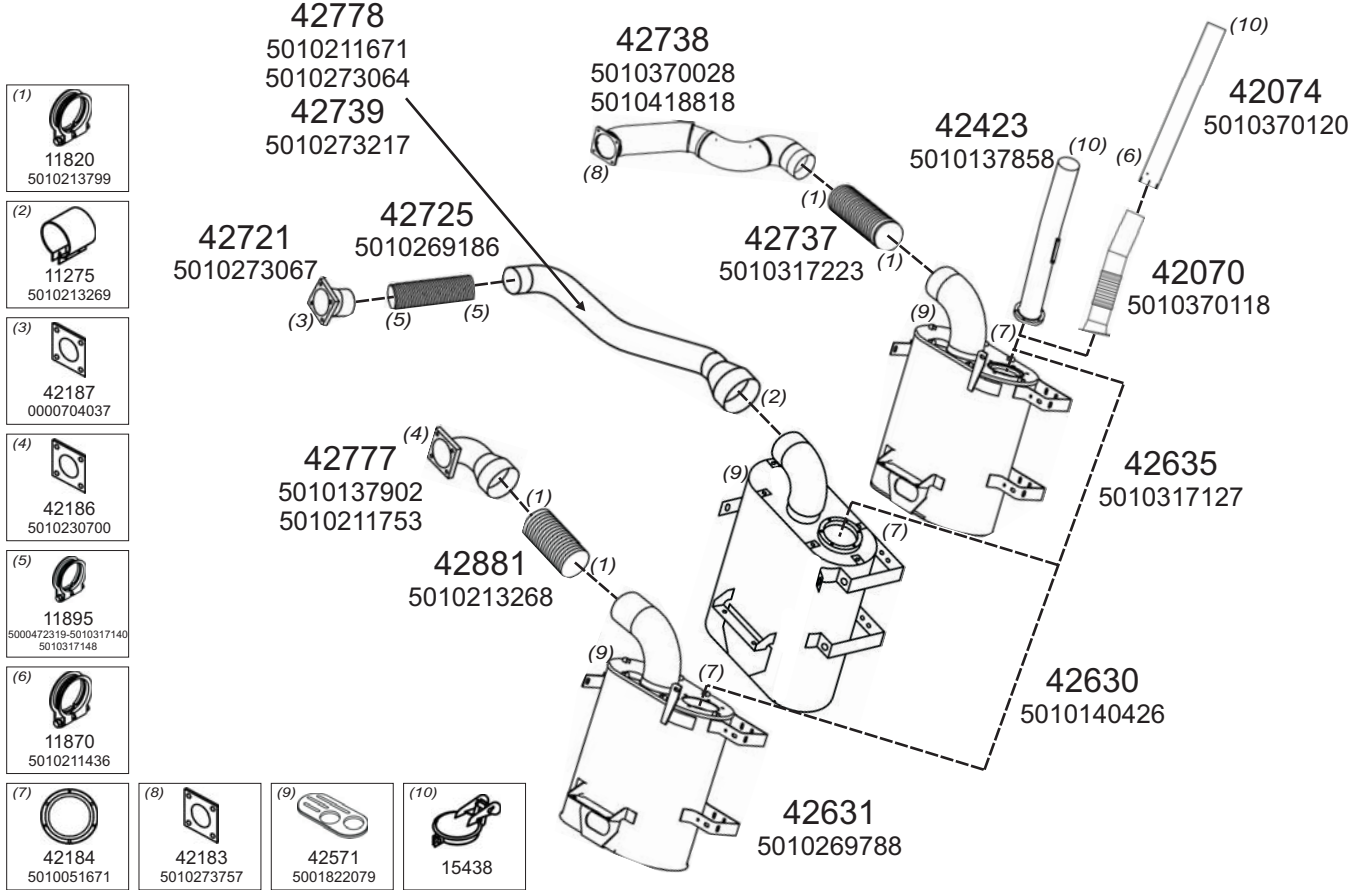

Type / Model RENAULT MAGNUM VERTICAL LHD EURO2 AE390, AE430, AE470