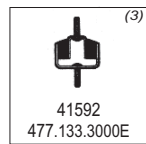

41838
627.490.0210
327.340.01.2001A

Type / Model S315 GT OM441 LA

Type / Model S315 HD OM402 LA, OM442 A, OM442 LA Turbo Intercooler

Type / Model S315 HDH, S316 HDS, S317 HDH/3 OM402 LA, OM442 LA

Truck makers part numbers are quoted for referance only.