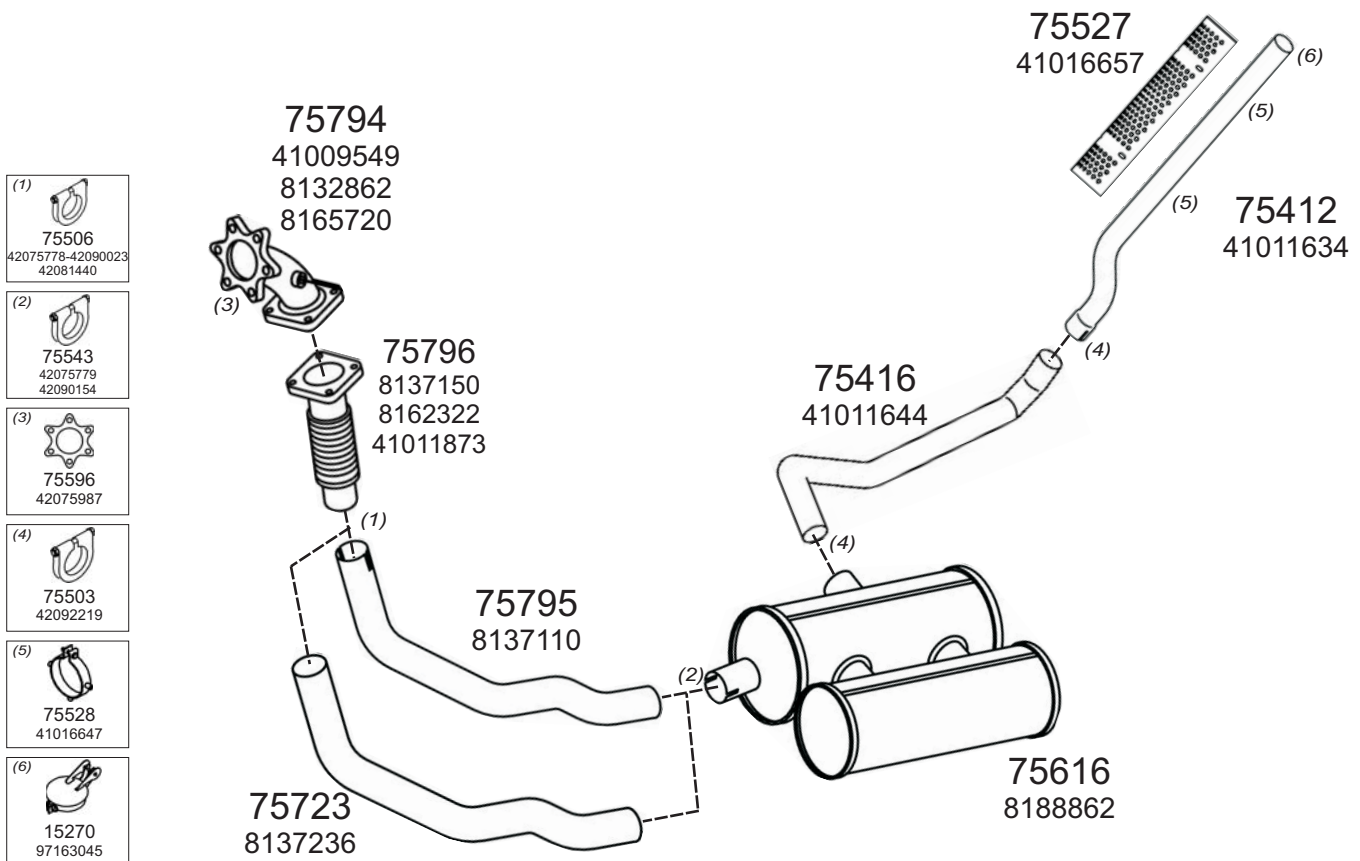

Type / Model IVECO EUROTRAKKER RHD VERTICAL ALL WHEEL DRIVE 190E31, 190E37, 190E42, 260E37, 330E37, 380E31, 380E37, 380E42, 400E31, 400E37, 400E42, 440E37, 720E31, 720E37, 720E42