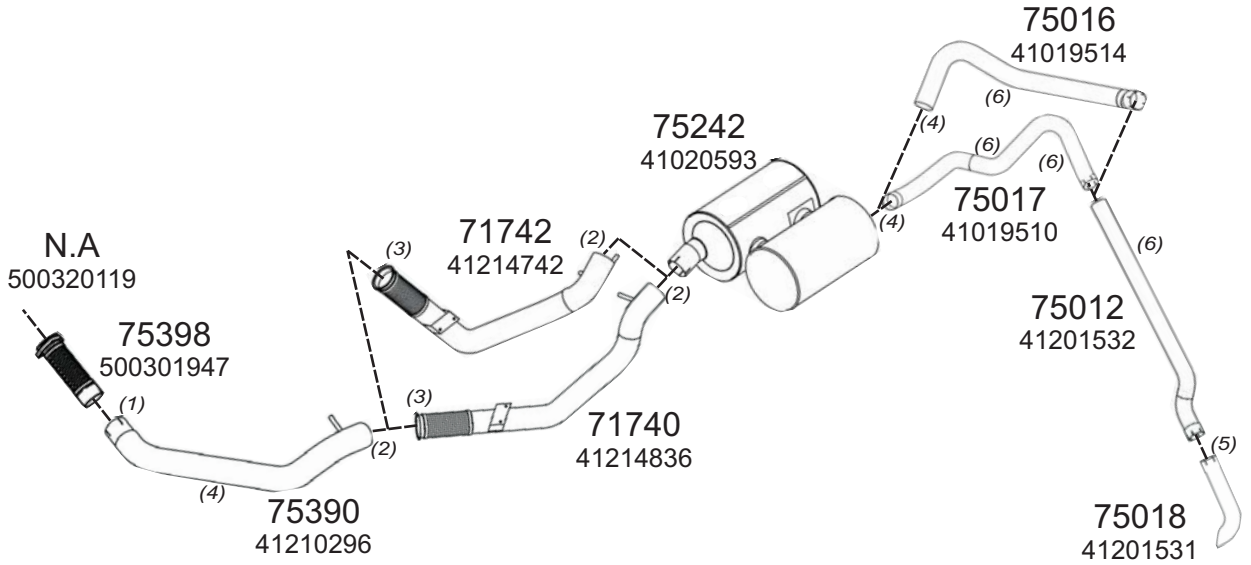

- (1)
  75506
  42075778-42090023
  42081440
- (2)
  75543
  42075779
  42090154
- (3)
  71594
  41201881
- (4)
  75503
  42092219
- (5)
  75504
  42091873-41019713
  41016502
- (6)
  11870
  8139083

Type / Model IVECO EUROTTRAKKER CURSOR RHD VERTICAL Wb4200, 4500 180E24. Wb4800 260E31, 260E35

Type / Model

Truck makers part numbers are quoted for reference only.

0309017