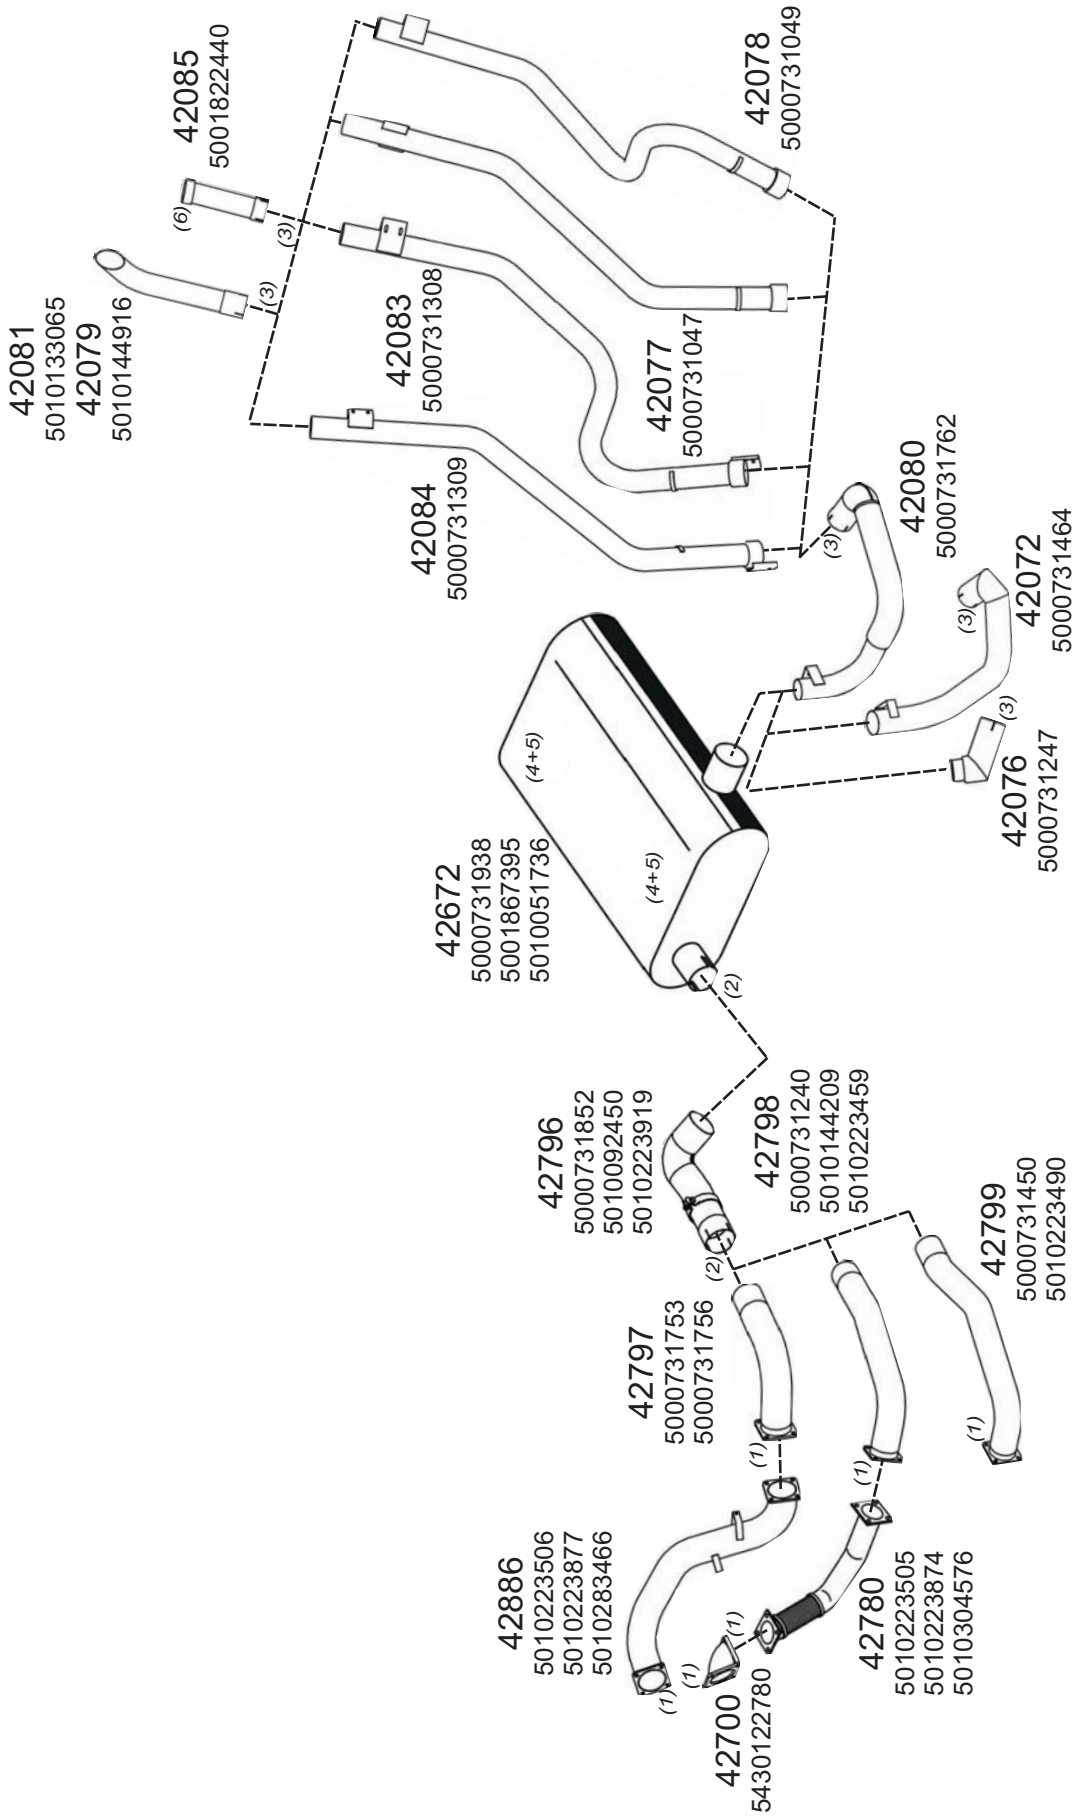

Truck makers part numbers are quoted for reference only.

0511007