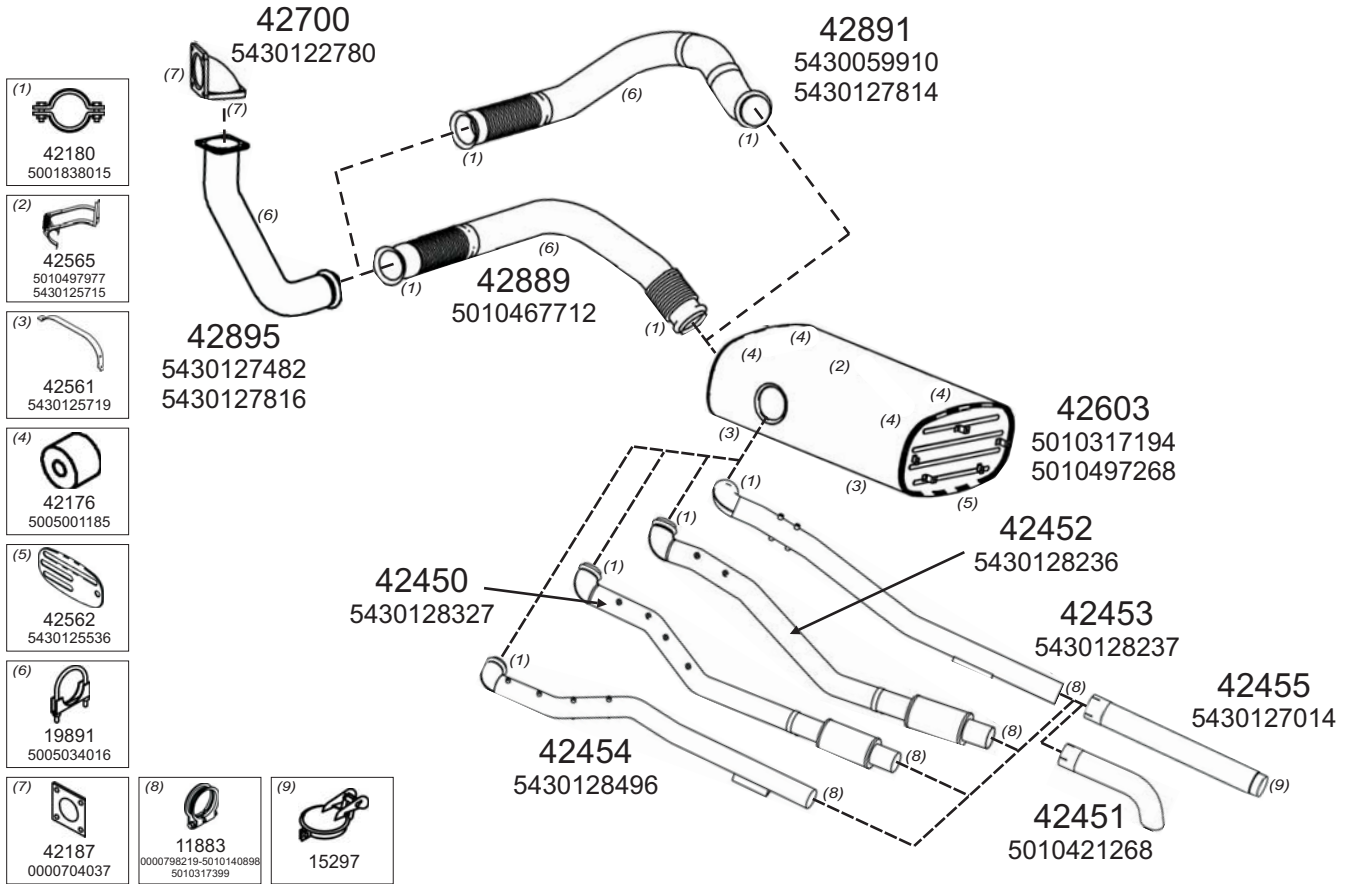

Type / Model RENAULT KERAX VERTICAL RHD 1999