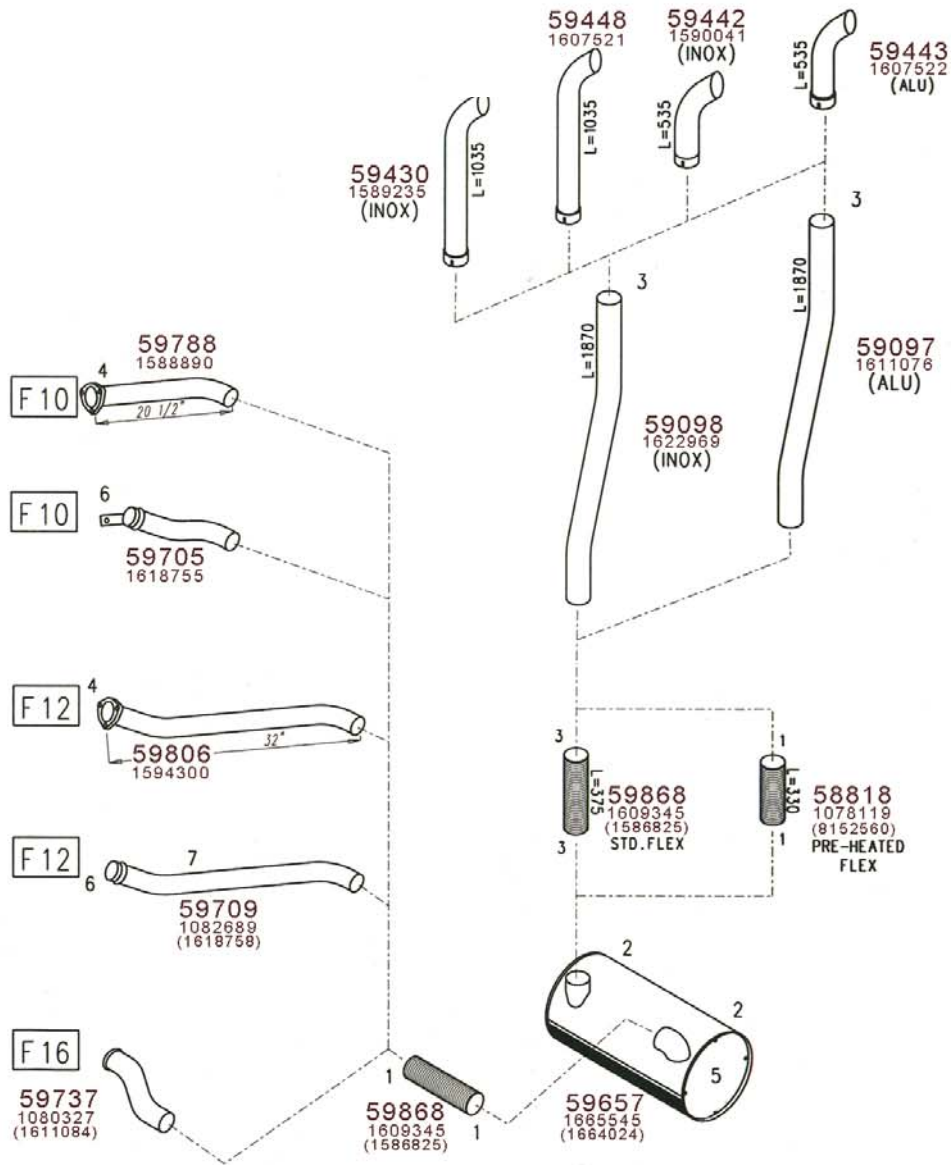

1	2	3	4	5	ALT. 5	6	7
59508 1083681	59510 1589293	11879 (1589141)	59558 1577704	59513 1805184 3943974	59164 1588971 (INOX)	59525 1624612	19879 1581047 1581046

Type / Model F10 TD 102 ENG/F12 TD 122 ENG,TD 123 ENG.SLEEPER CAB&GLOBETROTTER/F16 SLEEPER CAB&GLOBETROTTER

Truck makers part numbers are quoted for referance only.