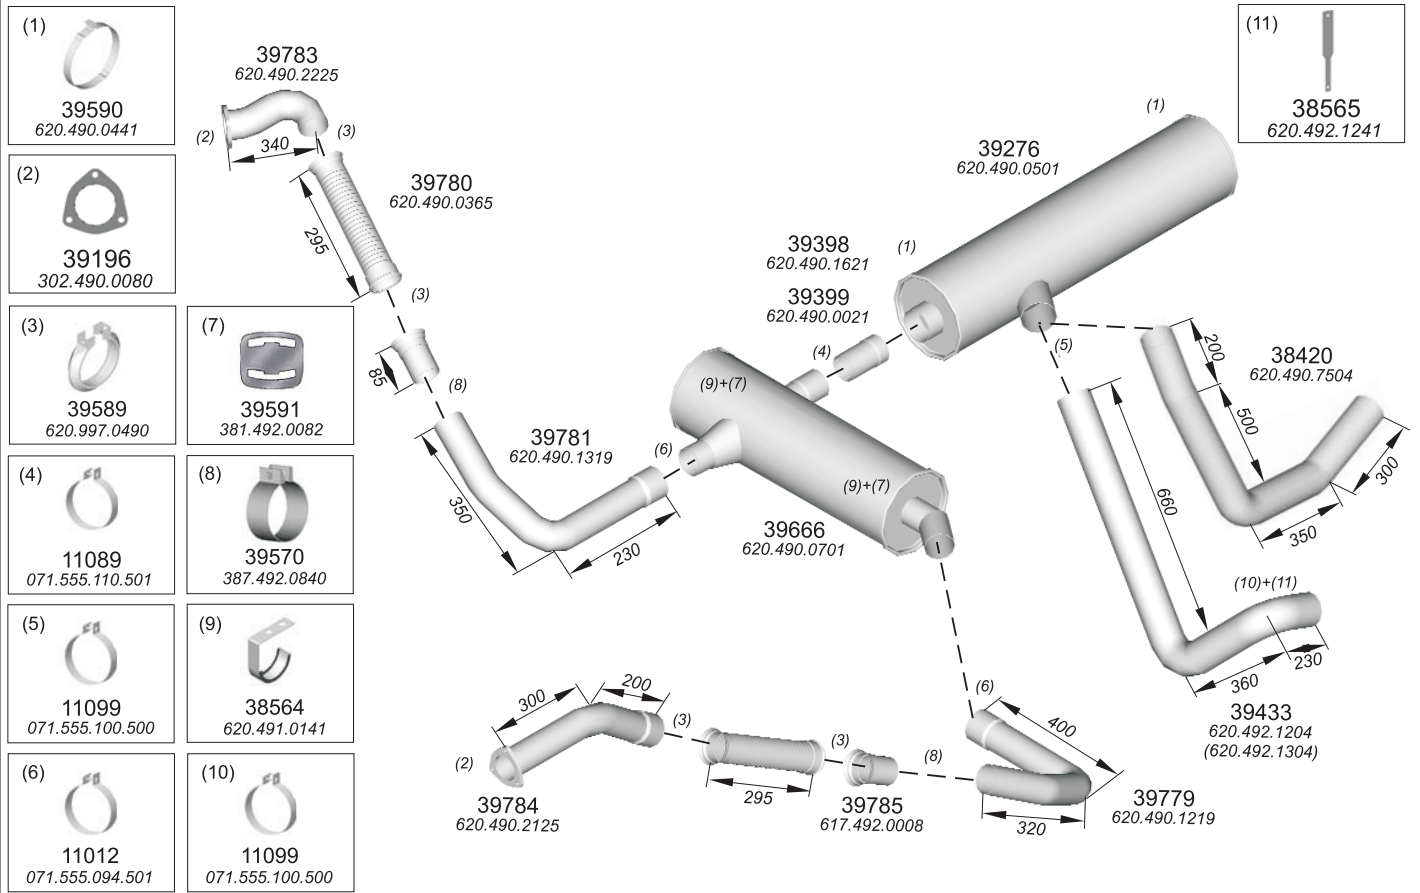

Type / Model Mercedes 1928LS AIR SUSPENSION.