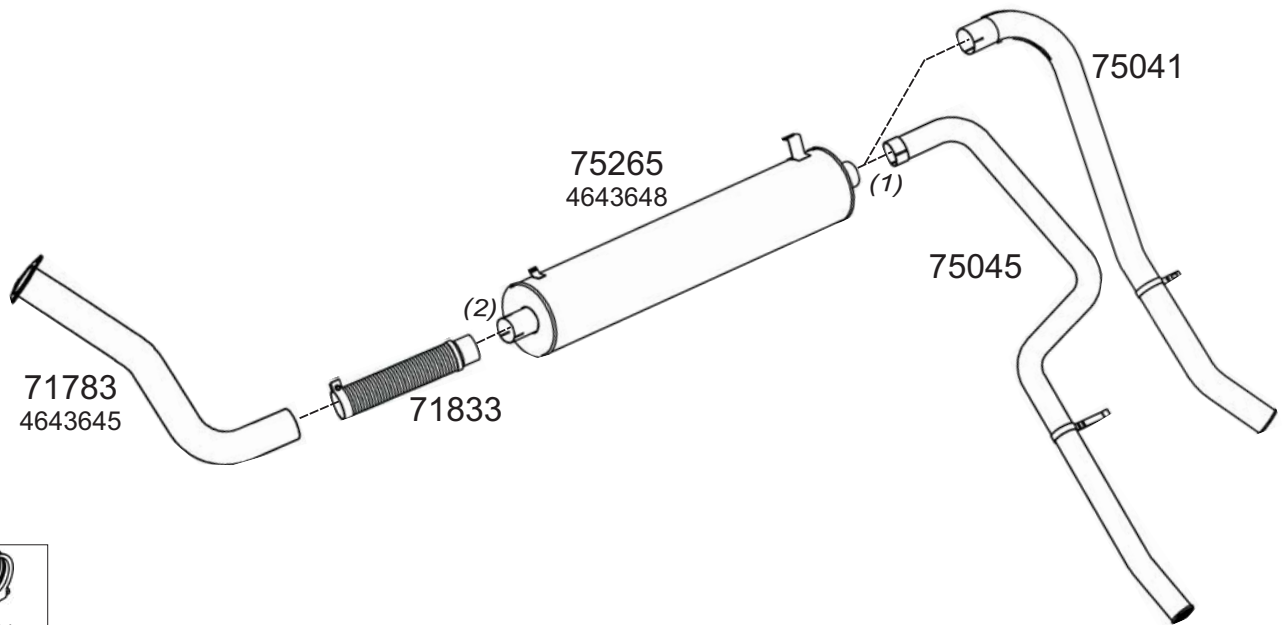

Type / Model IVECO FIAT LHD 619 N1, 619 N2

Type / Model IVECO FIAT LHD 639 N3, 642 N65R

Truck makers part numbers are quoted for reference only.

0301017