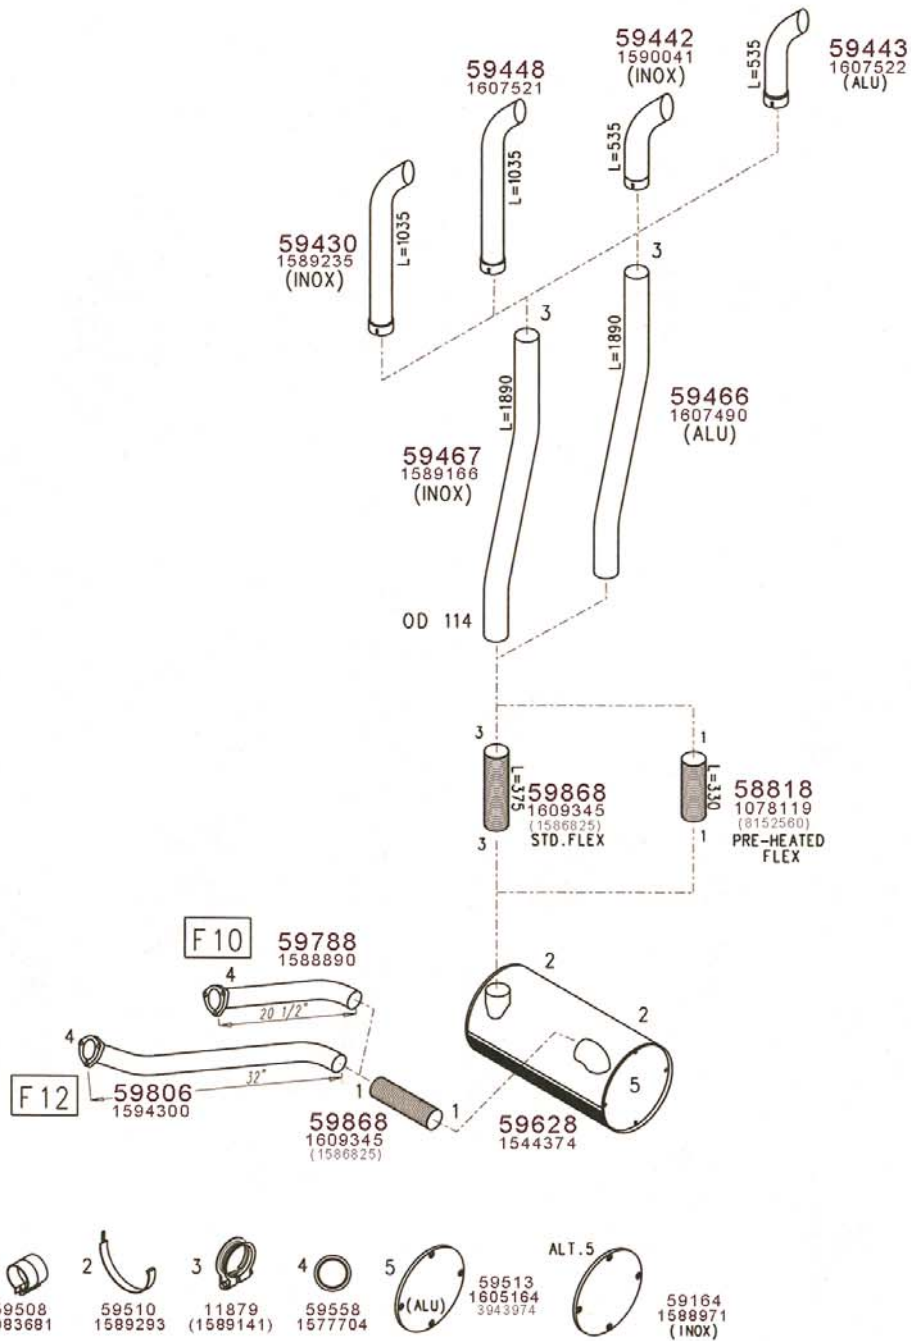

Type / Model | F10 TD 101 ENG. / F12 TD 121 ENG.

Truck makers part numbers are quoted for reference only.