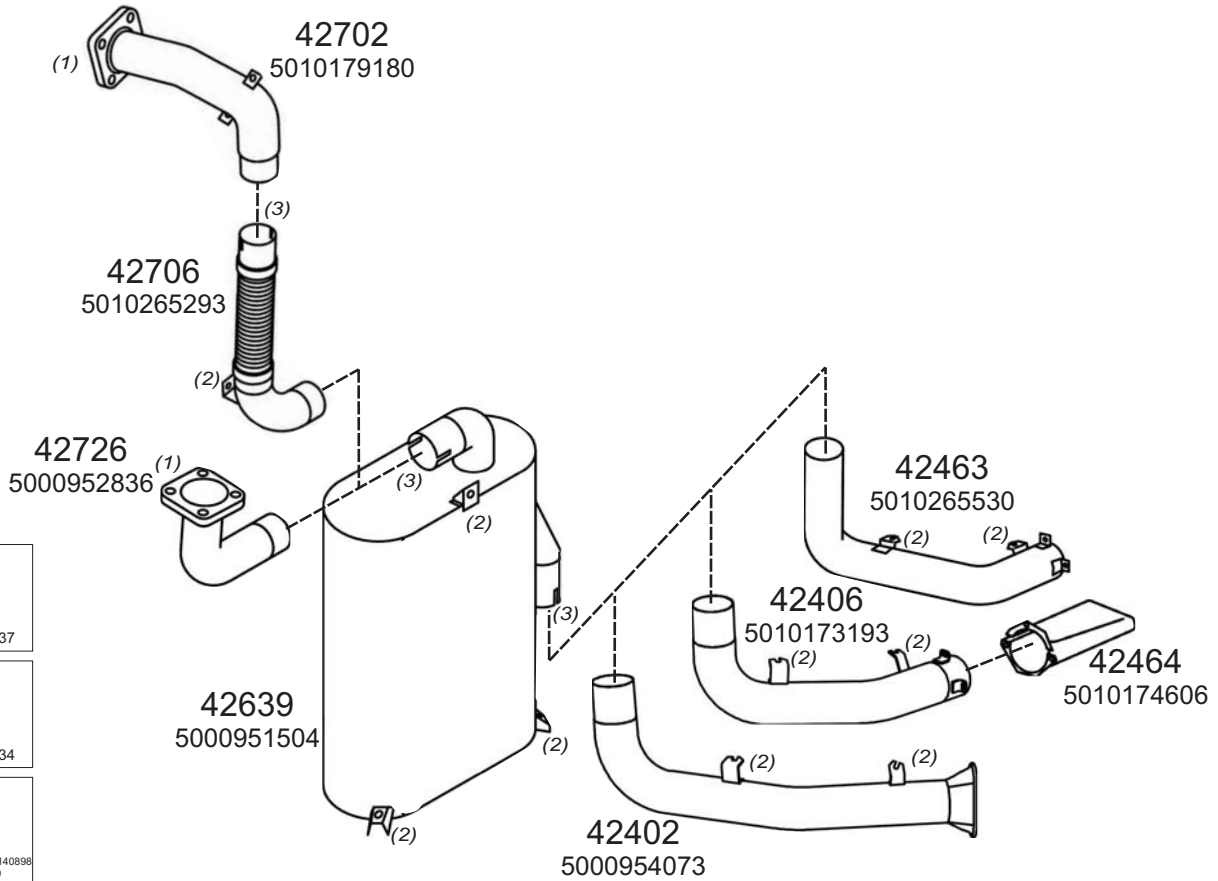

Type / Model RENAULT FR1/FRH HORIZONTAL LHD 12/96