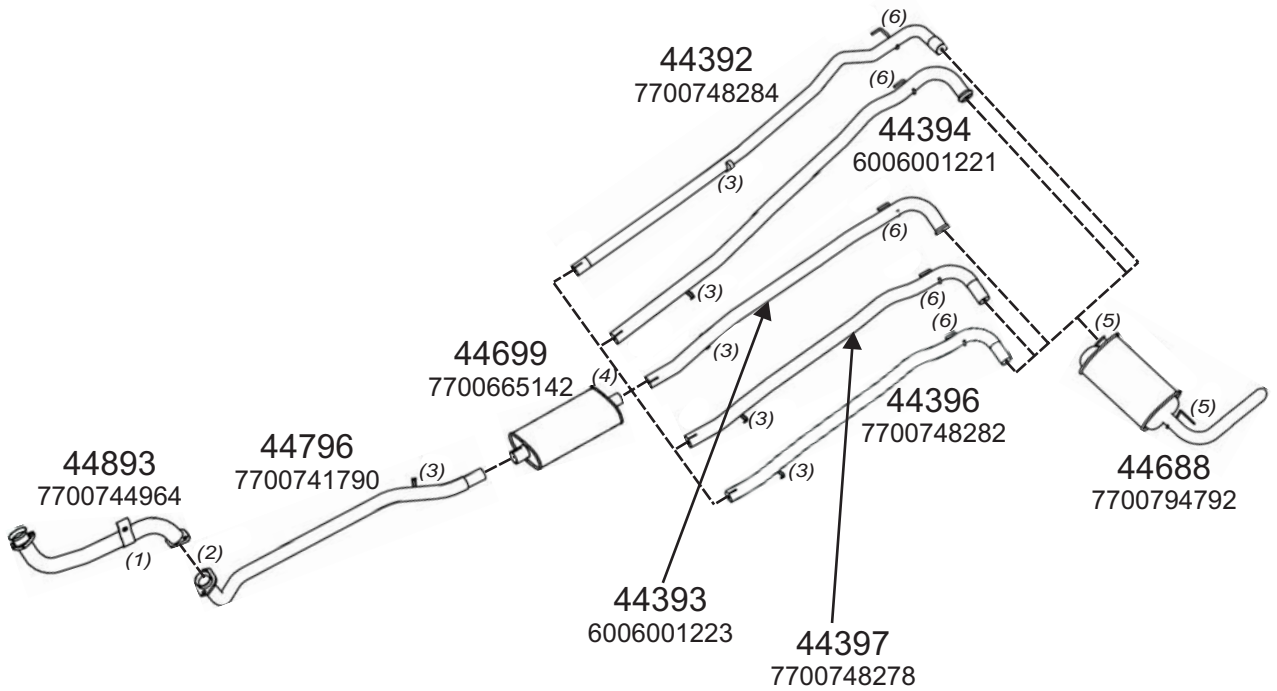

Type / Model RENAULT TRAFIC L HORIZONTAL LHD/RHD C1J TYPE: T110, T120, T150 852 TYPE: T313, T113, T333, T123, T363, T2B3, T323, T453, T353, T533, T413, T5B3, T433, T513, T463, Tb33, T553, Tb53, T5H3, Tb93, Tb23, Tb43, TB63

Truck makers part numbers are quoted for reference only.

0526001