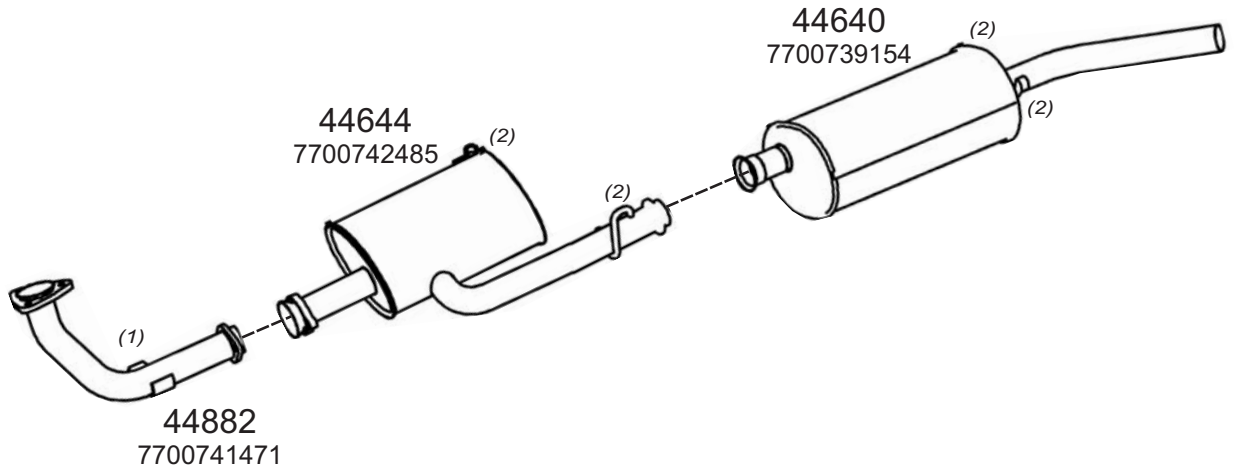

Type / Model RENAULT MASTER L HORIZONTAL LHD/RHD 2.0LTR T30, T35 03/89 97 1995CC. 80HP, 59KW J5R R..2