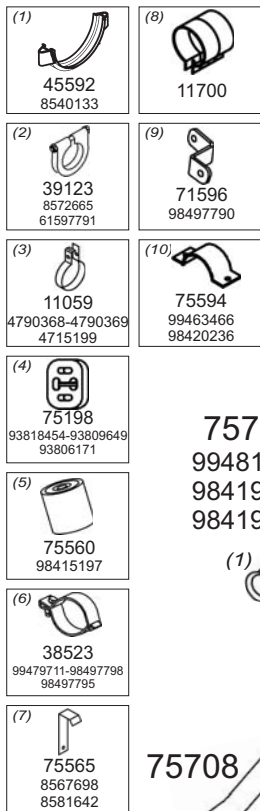

Type / Model IVECO EURO CARGO LHD 75 E15

Truck makers part numbers are quoted for reference only.

0305001