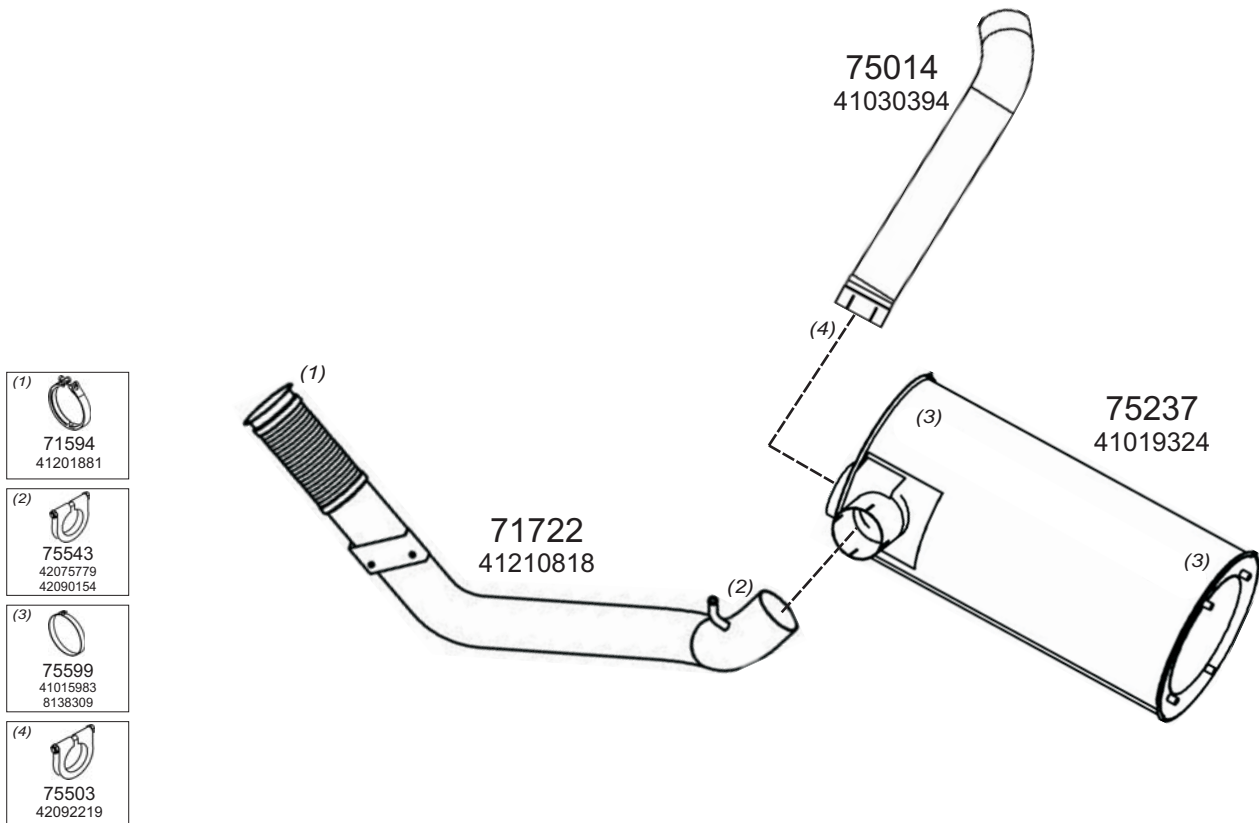

Type / Model IVECO EUROTECH CURSOR RHD HORIZONTAL Wb3650 440E39, 440E43, Wb3800 440E39, 440E43, Wb3805 260E31, Wb4500 260E24, 260E31, 260E35, Wb4800 260E31, Wb5100 260E24, 260E31, 260E35, 260E43, Wb5700 260E31, 260E43, Wb6050 260E24, 260E31, 260E35.

Truck makers part numbers are quoted for reference only.

0306010