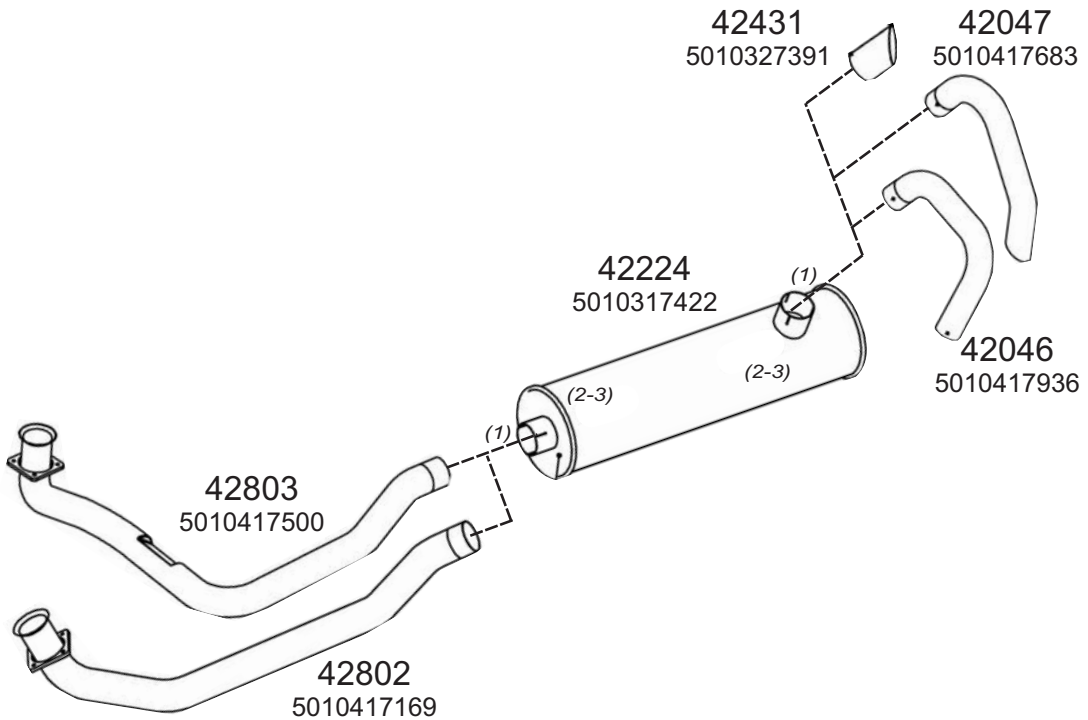

Type / Model RENAULT MIDLUM HORIZONTAL LHD FAB.NO. 43C2, 43T 150, 170,220, 270 HP.

Truck makers part numbers are quoted for referance only.

0518005