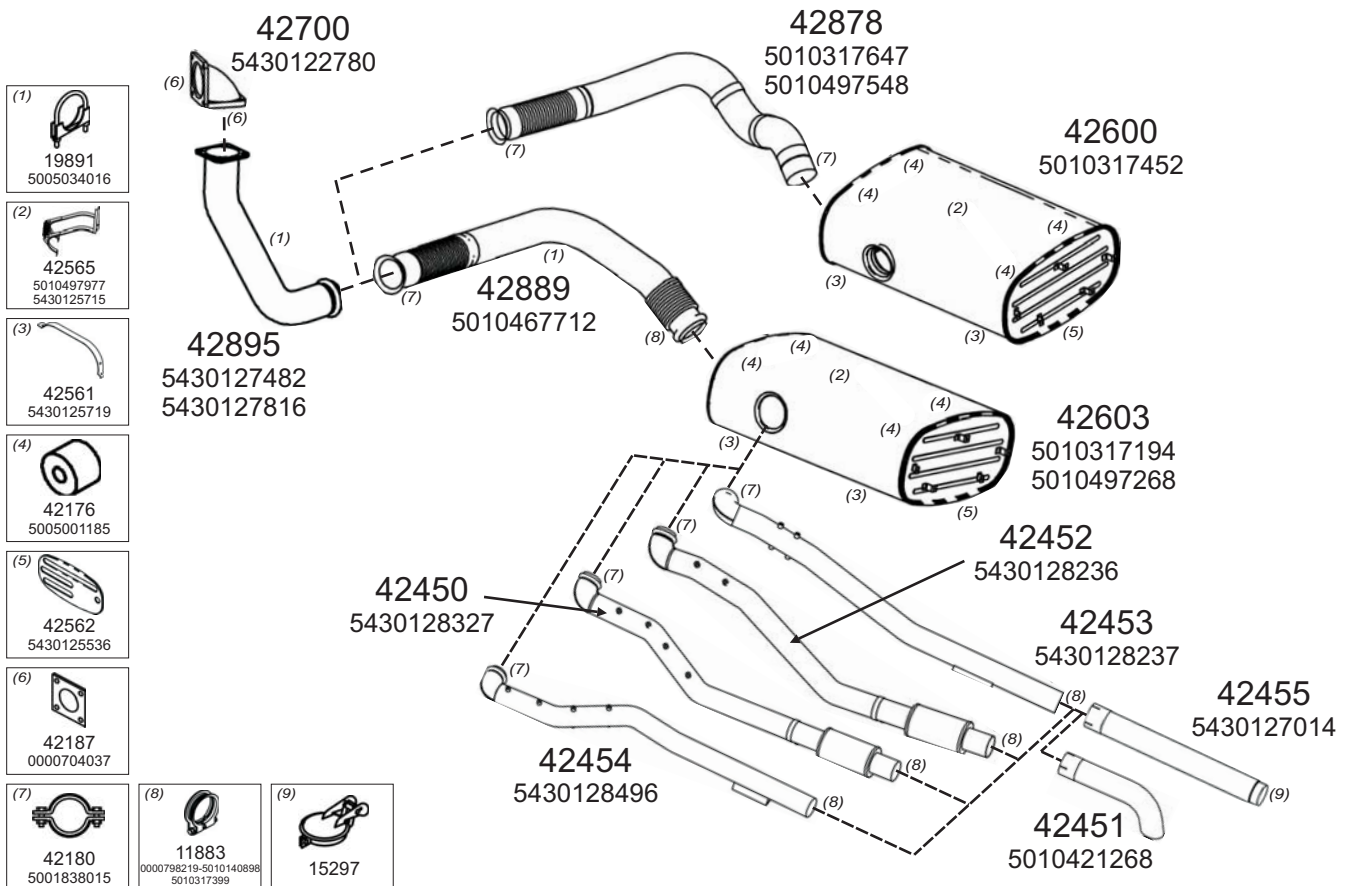

Type / Model RENAULT KERAX VERTICAL RHD 2000

Truck makers part numbers are quoted for reference only.

0508005