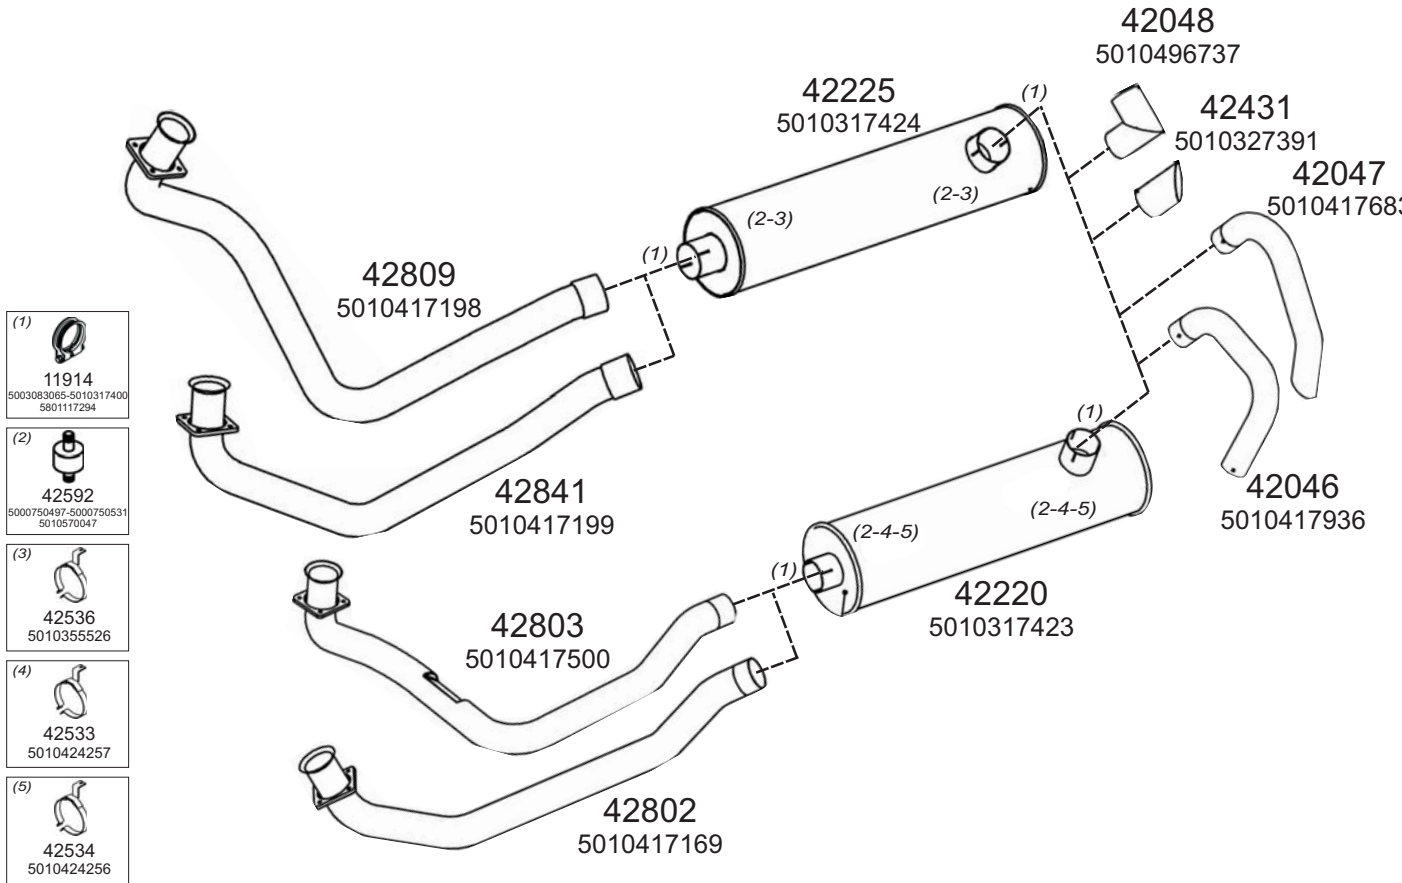

Type / Model RENAULT MIDLUM HORIZONTAL RHD FAB.NO. 42B1, 43E1, 43E2 150HP, 170HP, 220HP, 270HP

Truck makers part numbers are quoted for reference only.

0518008