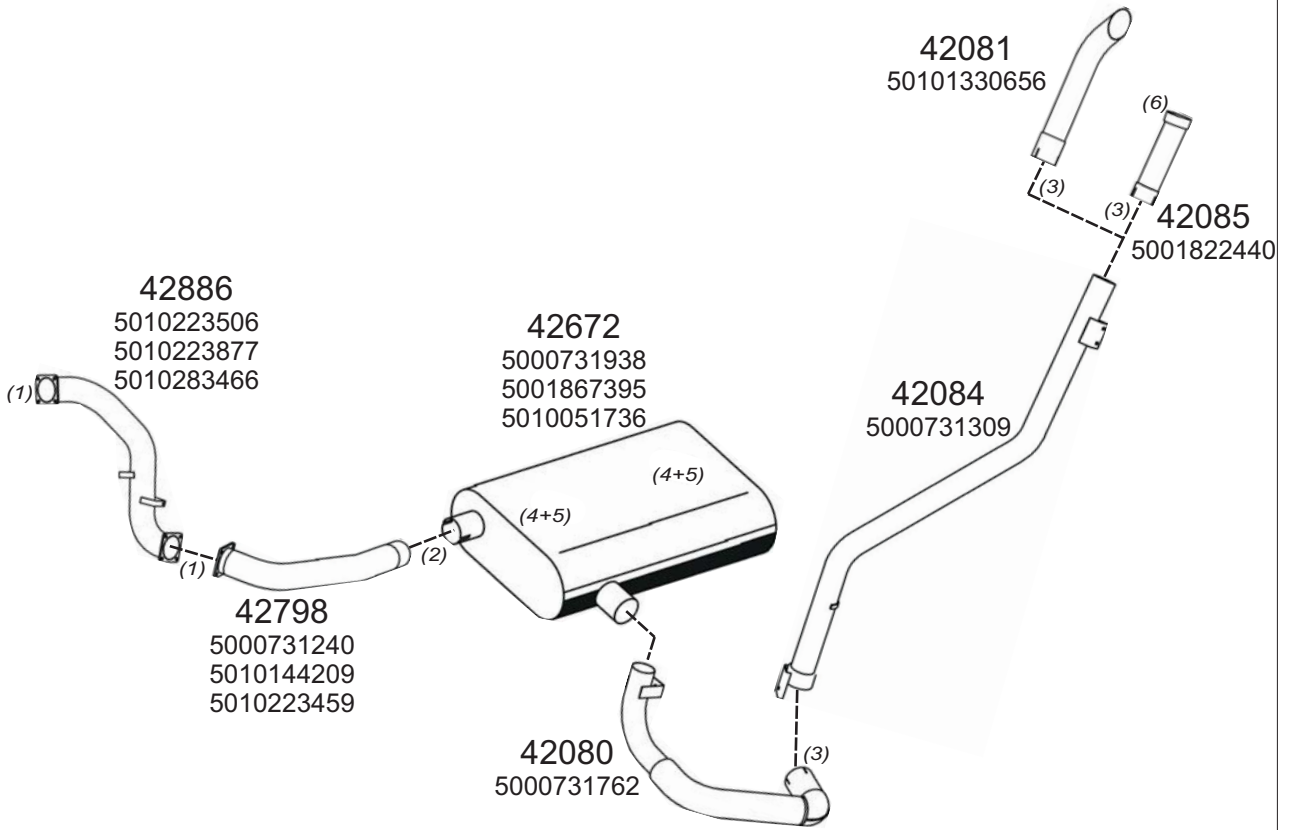

Type / Model RENAULT MANAGER VERTICAL LHD G220BOM, G270BOM