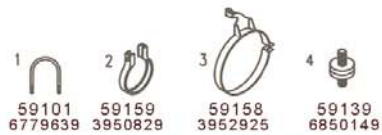

58762
3121736

58763
3126828

58764
3127375

58760
3121760

58765
3127345

Type / Model FL C

Type / Model FL 608 - 611

Truck makers part numbers are quoted for reference only.