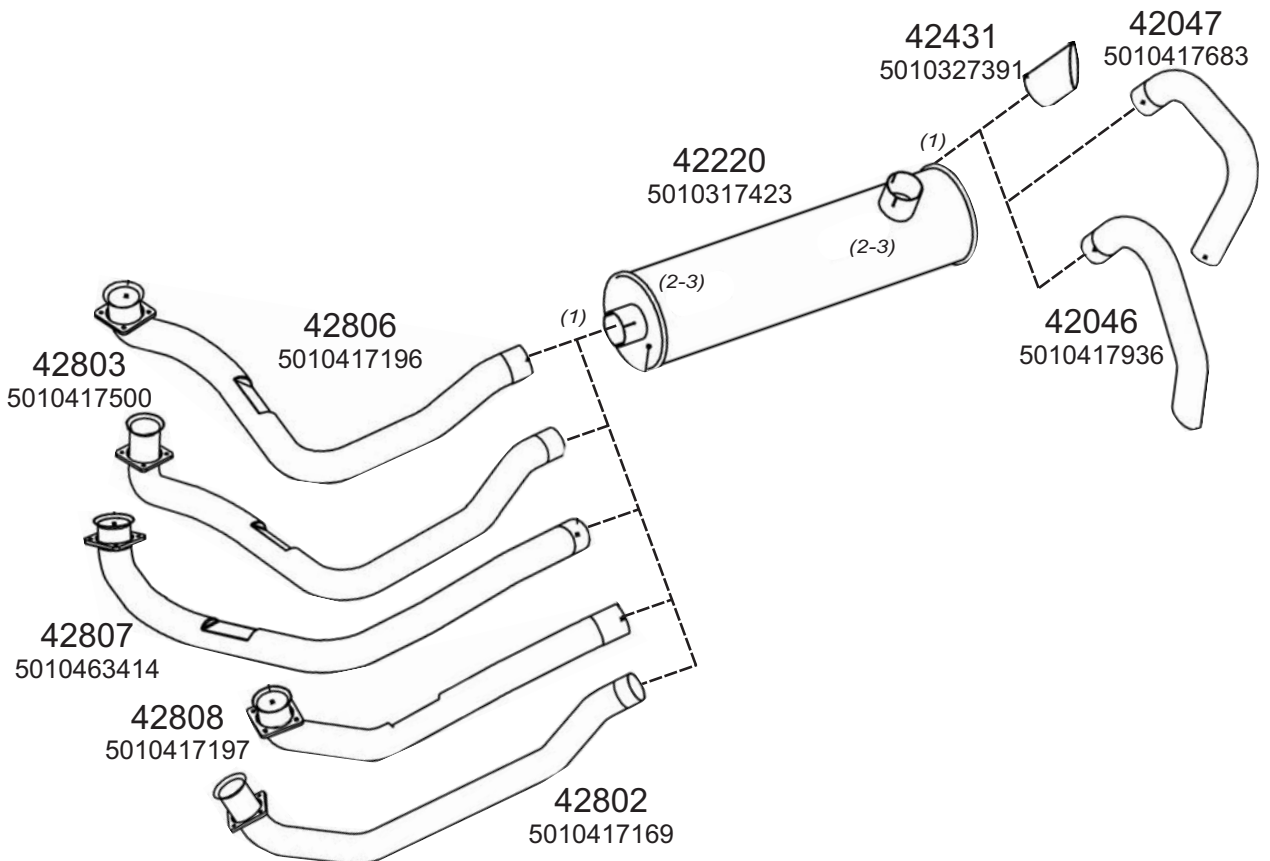

Type / Model RENAULT MIDLUM HORIZONTAL LHD FAB.NO. 42B2, 43C1, 43C2, 43T, 150HP, 170HP, 220HP, 270HP

Truck makers part numbers are quoted for reference only.

0518003