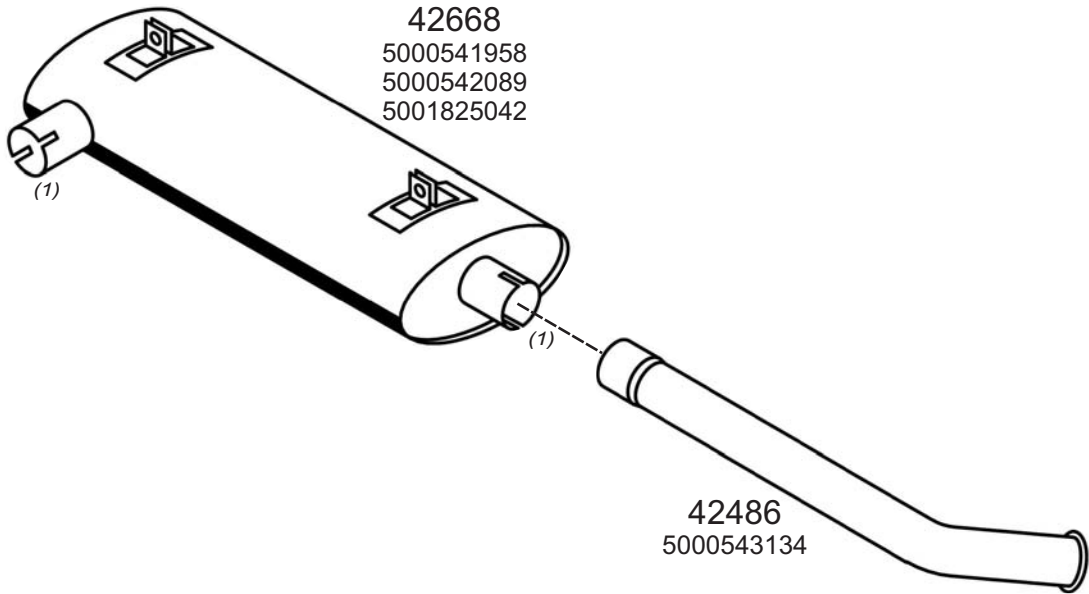

Type / Model RENAULT MIDLINER HORIZONTAL LHD A50B11, 150B13, 150B13R, 150TB19, 150TB20, 150TB21, JP13B, JP13C, JR19A, JR21A, JR21B, JR21C, S150, S170, S220, TB19

Type / Model RENAULT MIDLINER HORIZONTAL LHD 1991 CE 160 MAROC, Me160, ME 180, SE160, Se180 MAROC

Truck makers part numbers are quoted for reference only.

0517001