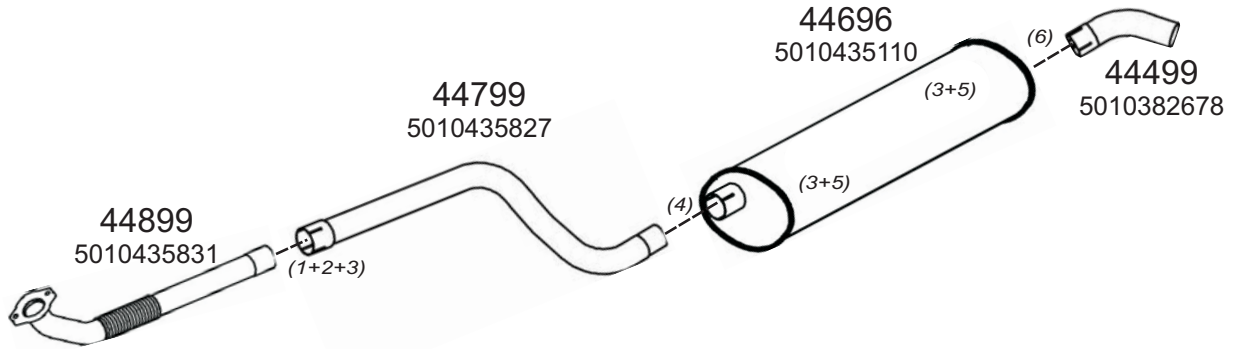

Type / Model RENAULT MASCOTT HORIZONTAL LHD 2,8 LTR. DCI 130 92KW, 125HP 140 103KW, 140HP 150 107KW, 146HP

Type / Model

Truck makers part numbers are quoted for referance only.

0512002