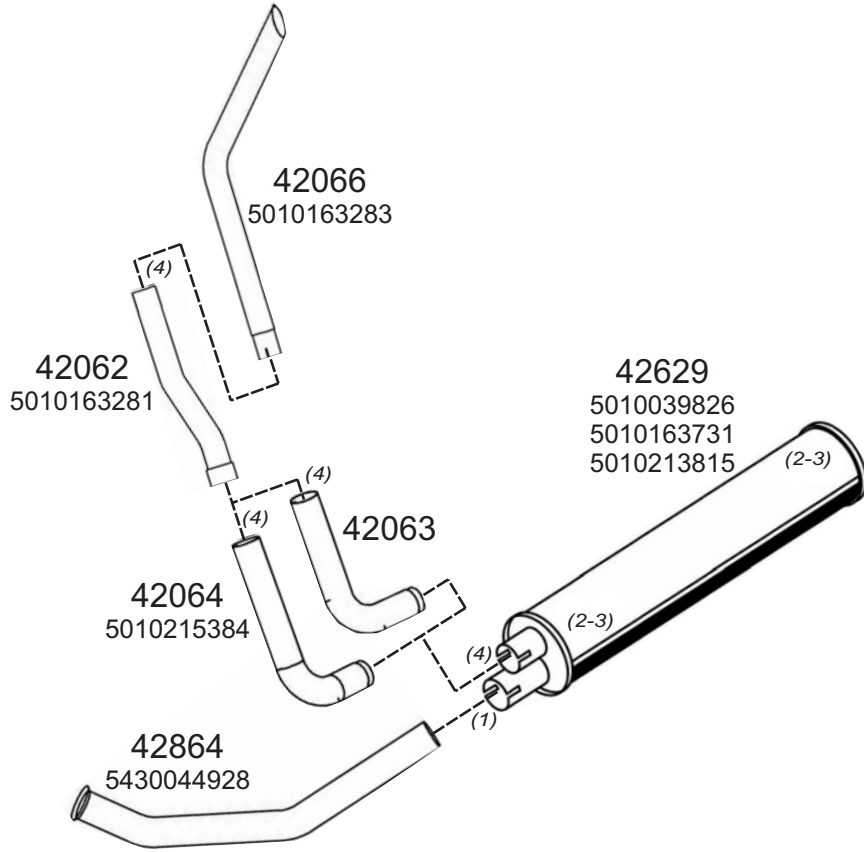

Type / Model RENAULT MIDLINER VERTICAL LHD S120, S135