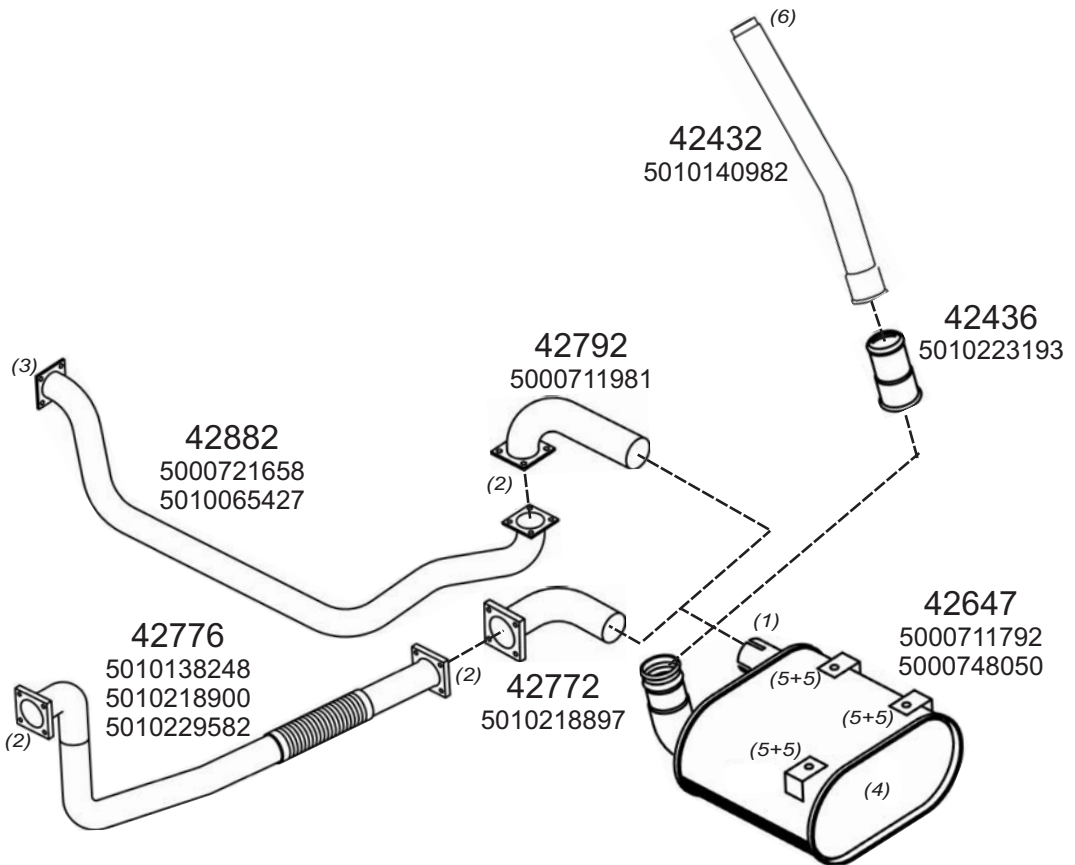

Type / Model RENAULT MAJOR VERTICAL LHD 06/90 R340TI, R350, R380