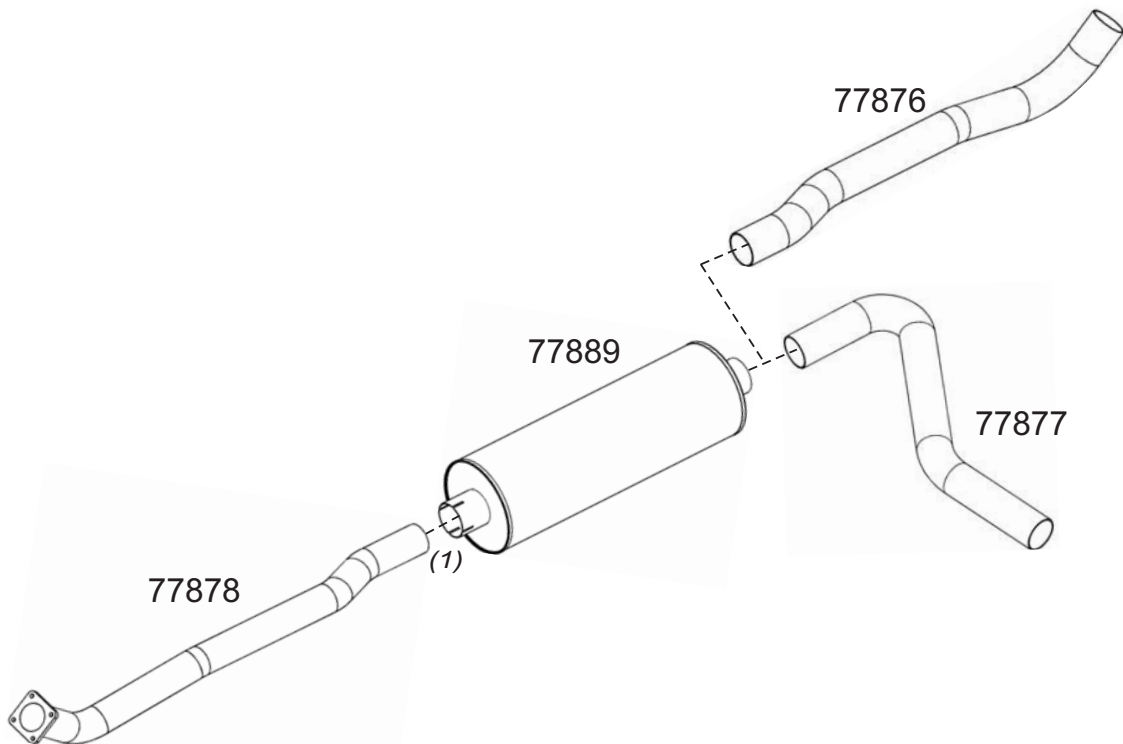

Type / Model CHRYSLER AS 950 SUPER

Truck makers part numbers are quoted for referance only.