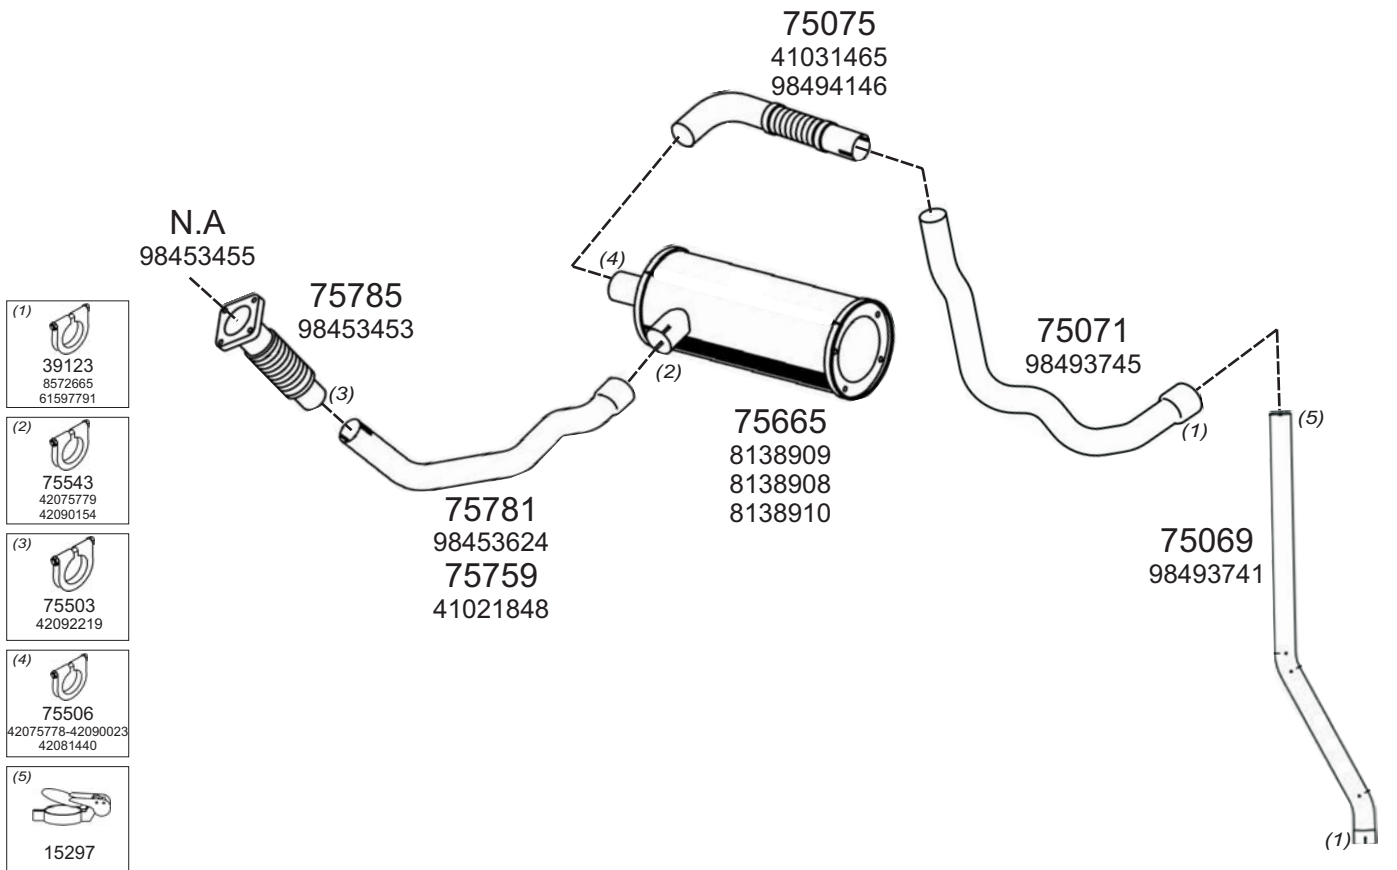

Type / Model IVECO EUROTECH LHD VERTICAL 180 E24, 180 E27, 190 E24, 190 E27

Truck makers part numbers are quoted for reference only.

0306001