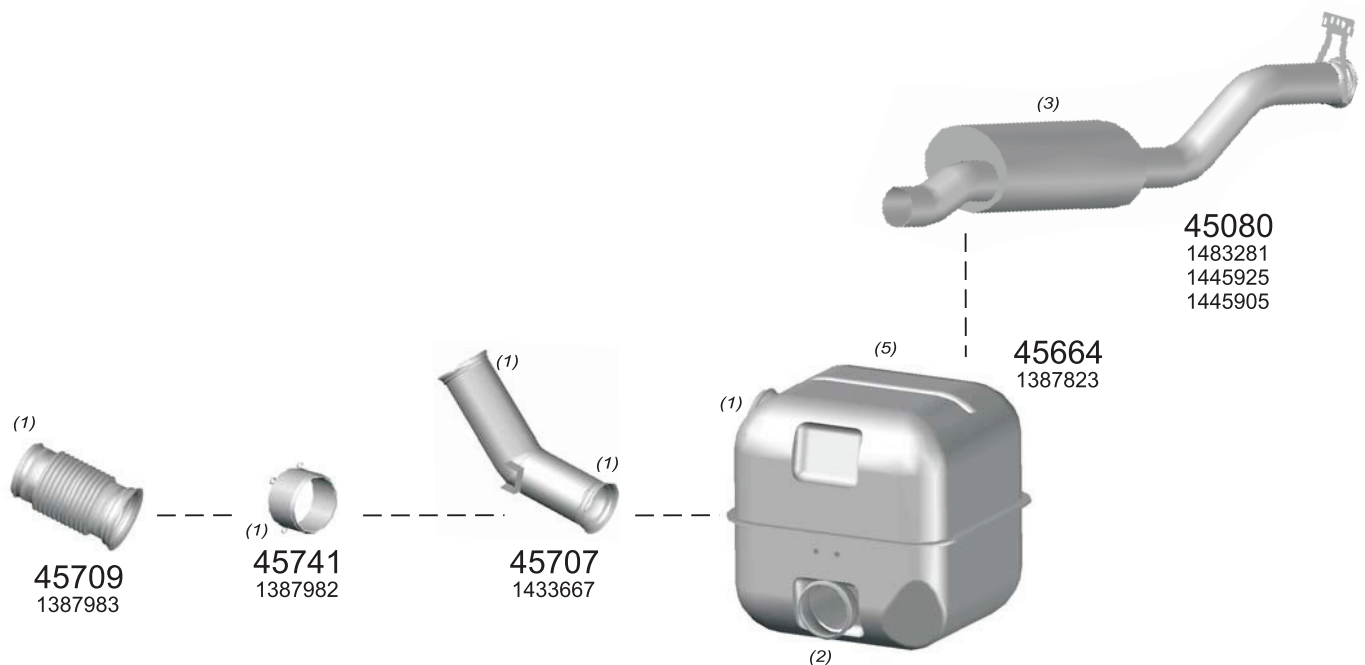

Type / Model Series 94, 114, 124, 144, 164 (C94, C114, C124, C144, D94, G94, G114, G124, G144, L94, L114, L124, L144)