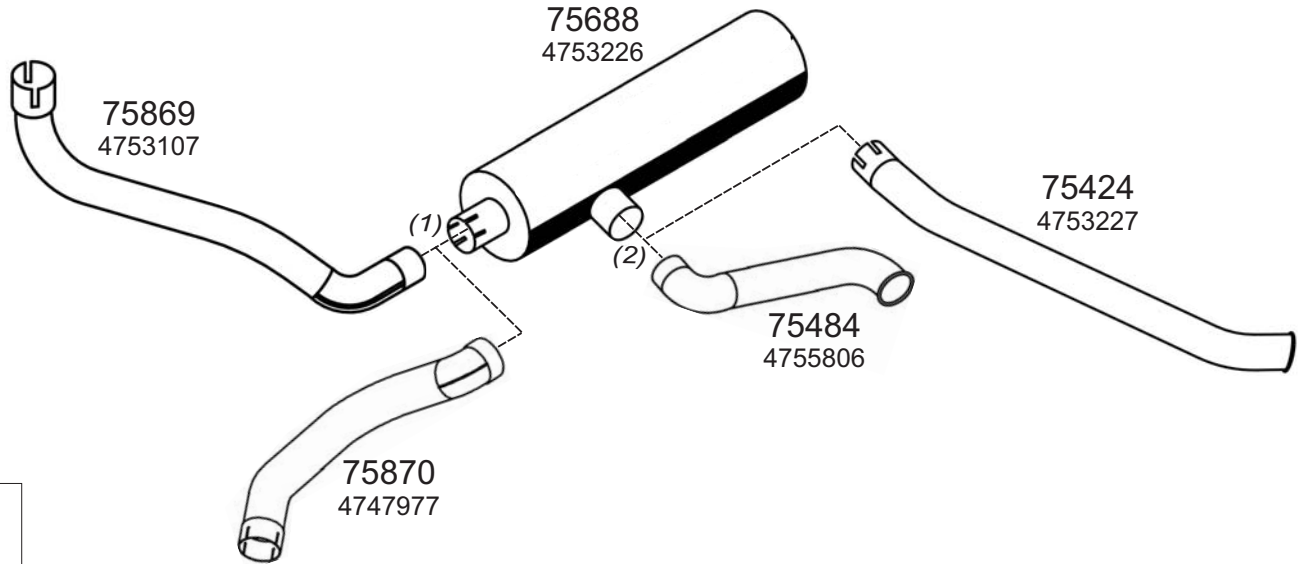

Truck makers part numbers are quoted for reference only.

0301014

Type / Model IVECO FIAT LHD 1982 1984 180.24, 180.26, 190.26, 190.30, 190.30 TURBO

Type / Model IVECO FIAT LHD CAMBIO FULLER 330.35H, 330.35HT