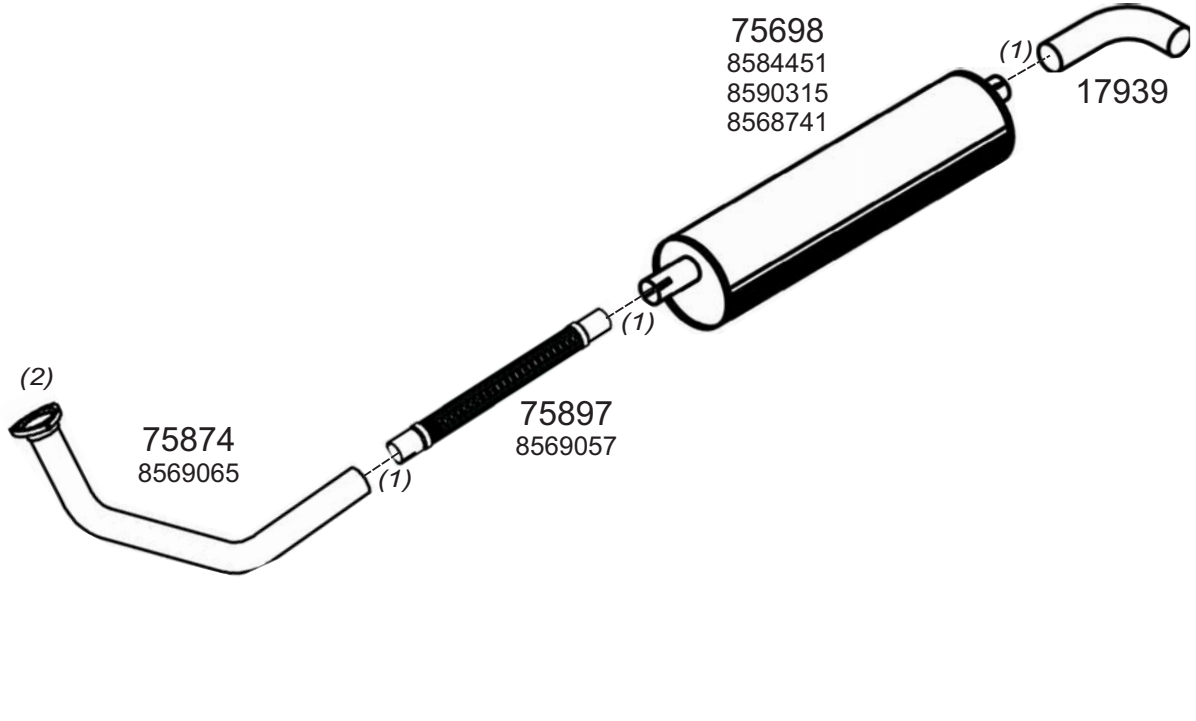

0301020

Type / Model IVECO FIAT RHD SERIES II 50.8II, 55.8

Type / Model IVECO FIAT RHD 09/1983 SERIES II 09/1985 ZETA 95.14, 109.14

Truck makers part numbers are quoted for reference only.

0301021

Type / Model IVECO FIAT RHD SERIES III 50.8, 60F8