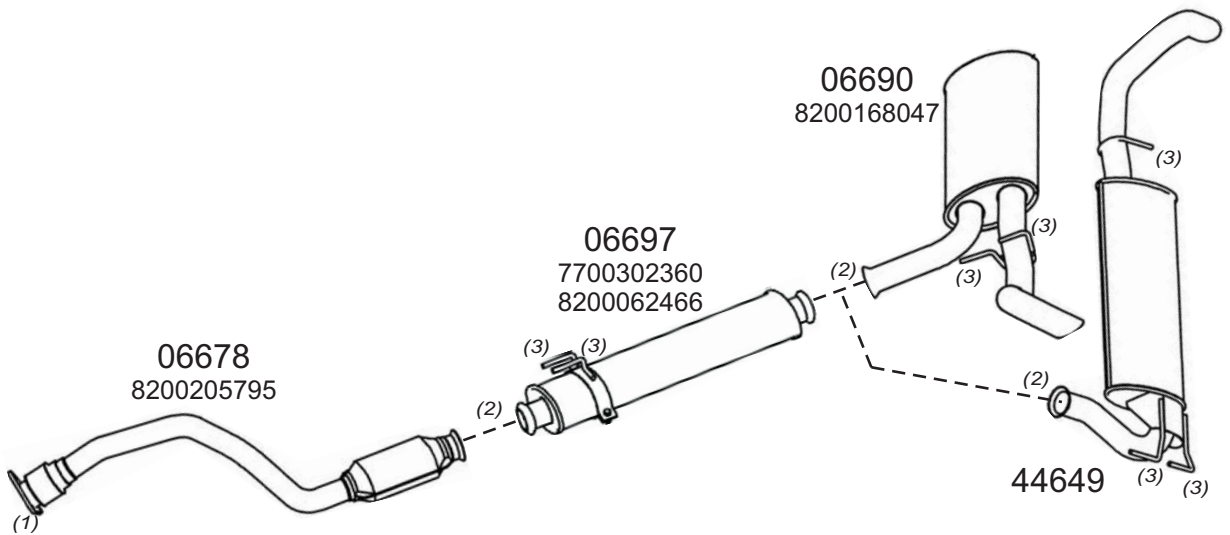

Type / Model RENAULT MASTER LL HORIZONTAL LHD/RHD 1.9 LTR. DCI TURBO DIESEL 1870 CC. 100 HP, 74 KW. F9Q

Truck makers part numbers are quoted for reference only.

0513003