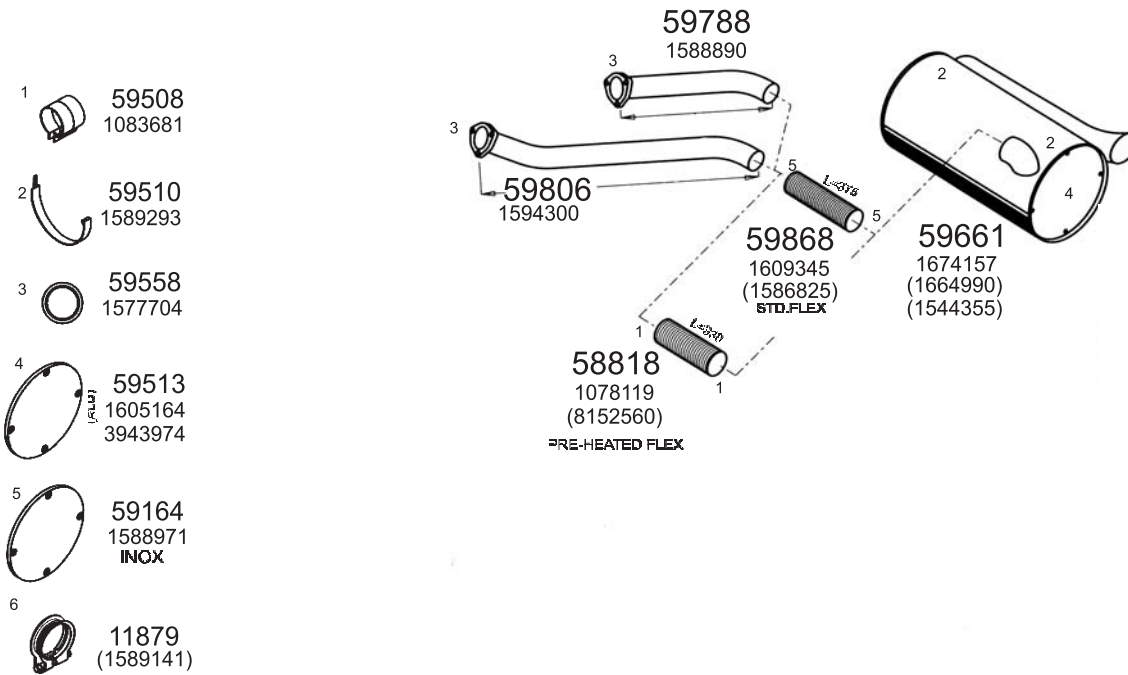

Type / Model F10 (TD 101 ENG.) , F12 (TD 121 ENG.)