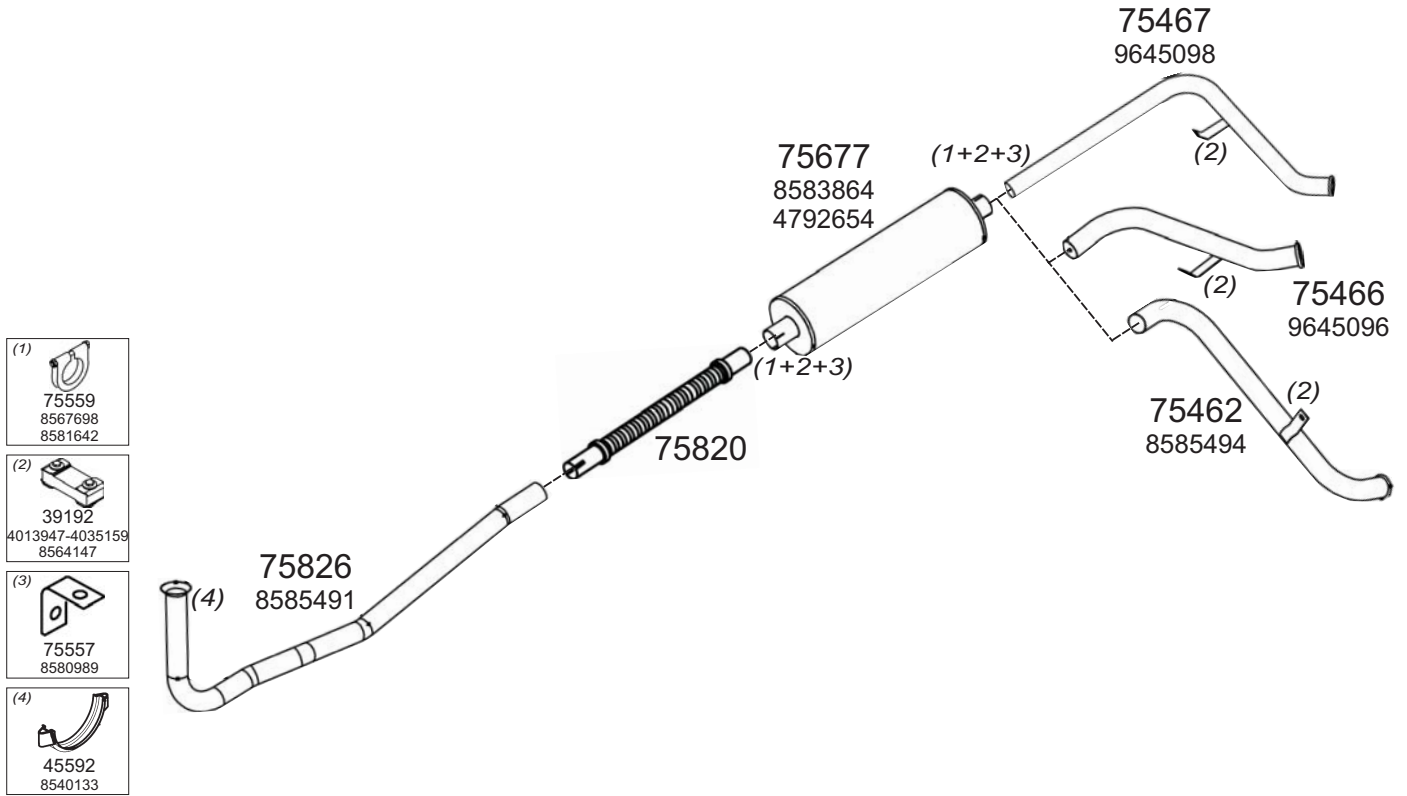

Type / Model IVECO FIAT LHD SERIE III ZETA 79.14