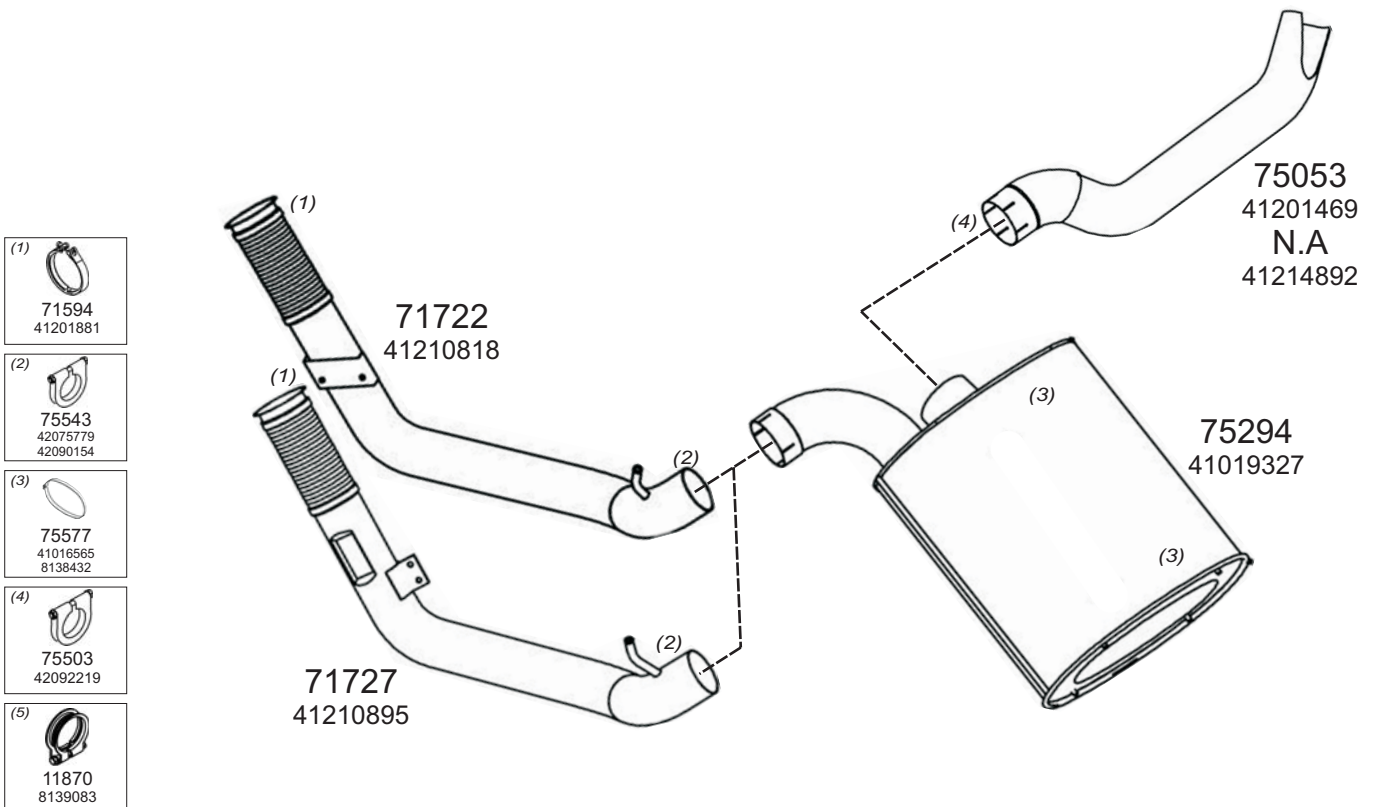

Type / Model IVECO EUROTECH CURSOR RHD HORIZONTAL Wb3800 440E35, 440E43. Wb3800 440E39. Wb5700 190E39.