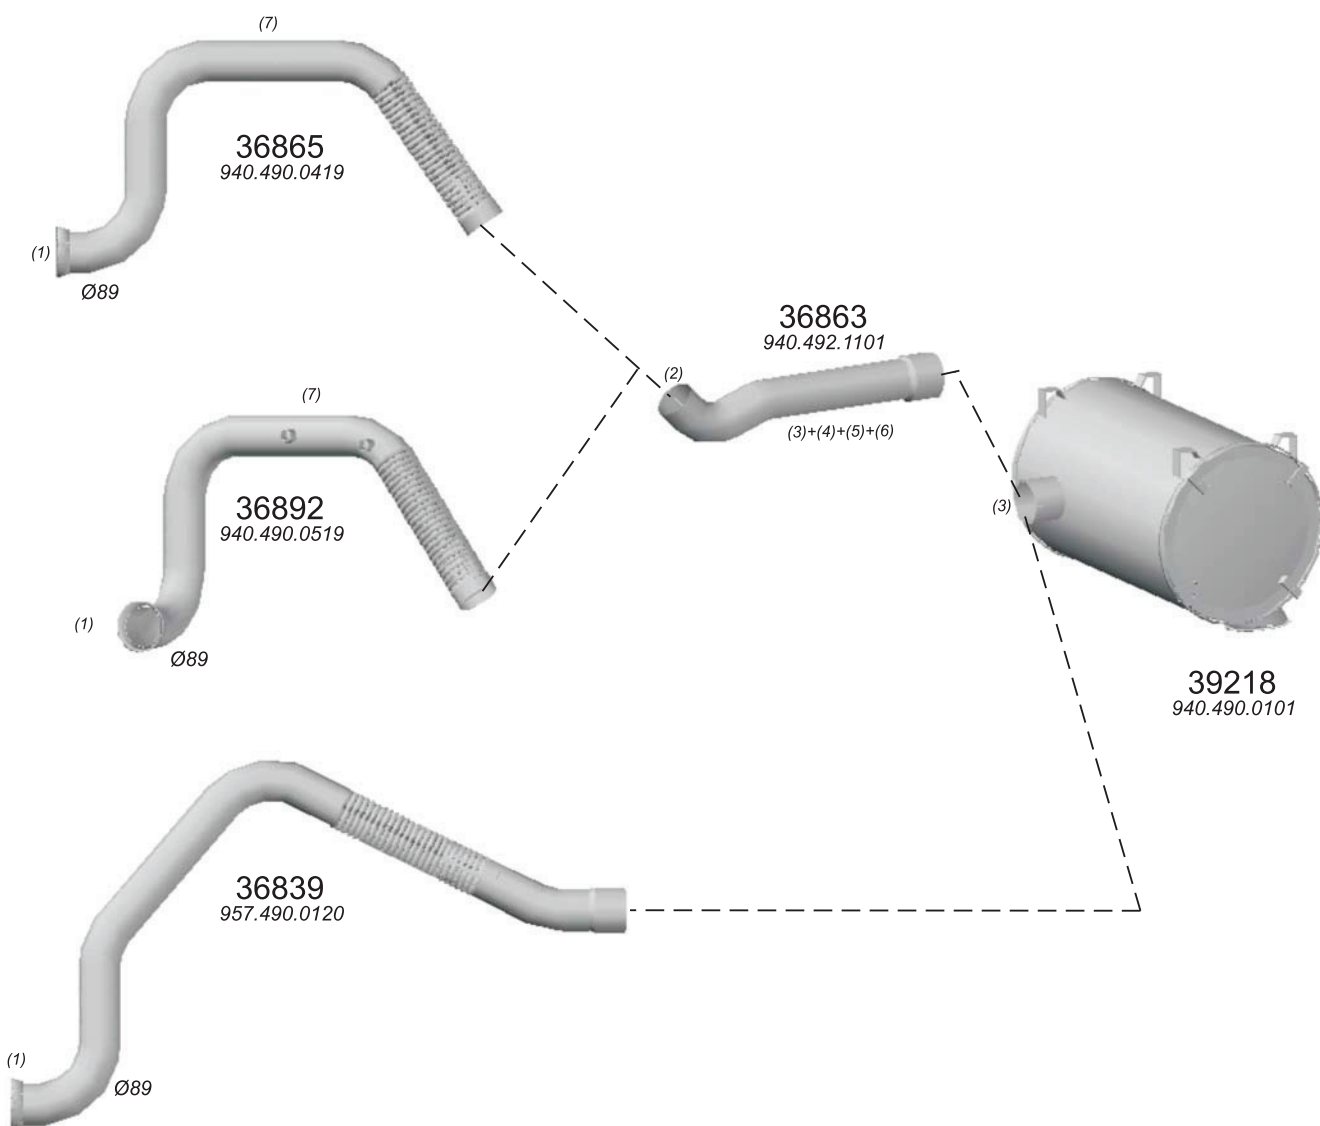

(1) 39537 620.997.0590	(2) 38515 940.492.0040	(3) 38511 940.490.0041	(4) 38197 940.492.0130	(5) 38198	(6) 11051 071.555.090.501	(7) 38191 940.492.0230