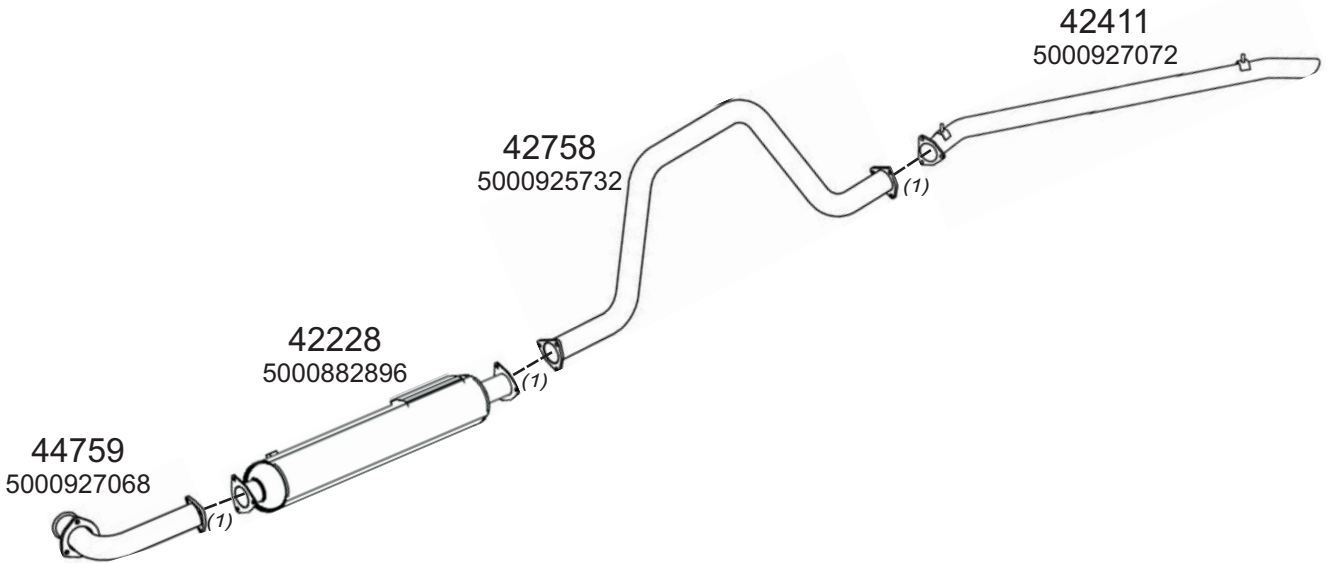

Type / Model RENAULT S45, S53, S105 HORIZONTAL LHD S45, S45GT, S45R, S45RX, S53, S53M, S53R, S53RX, S105, S105M, S105R, S105RAX, S105RX

Truck makers part numbers are quoted for reference only.

0524001