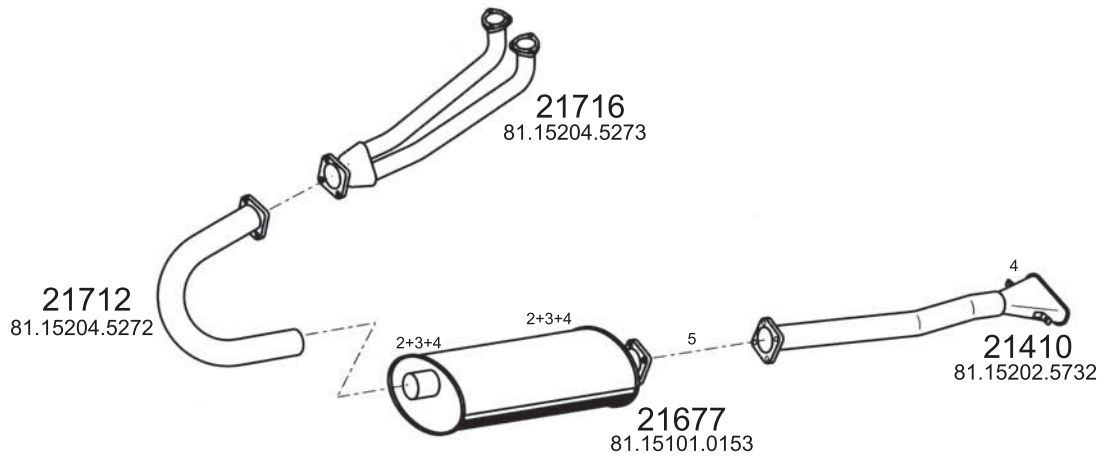

- 1 21587
  81.15901.0009
- 2 21598
  81.15501.5143
- 3 21576
  81.15501.5309
- 4 21190
  81.96210.0052
- 5 21199
  81.15.901.0006

Type / Model (16.240 HOCL, 16.280 HOCL, 16.290 HOCL) 470 ; (16.240 HOC, 16.280 HOC, 16.290 HOC) 471

Truck makers part numbers are quoted for reference only.