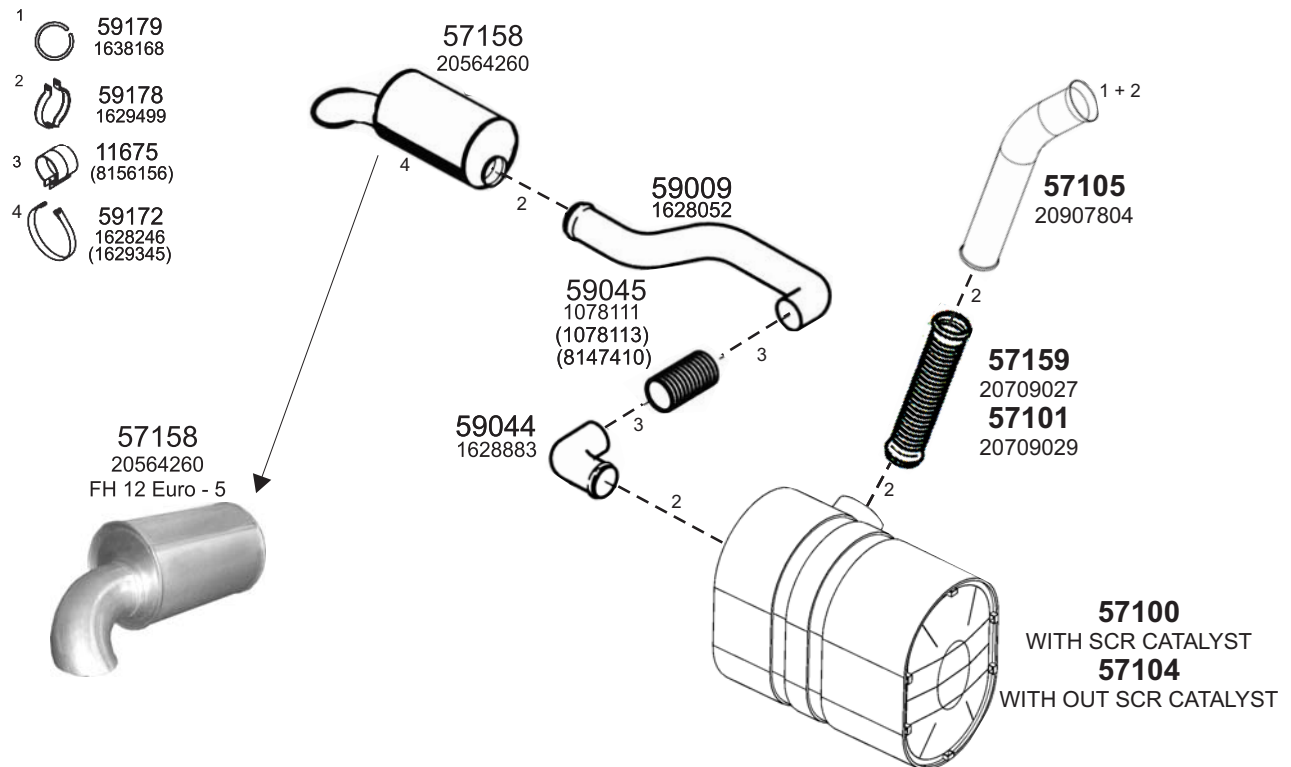

Type / Model FH 12, FH 16 EURO 5

Truck makers part numbers are quoted for reference only.