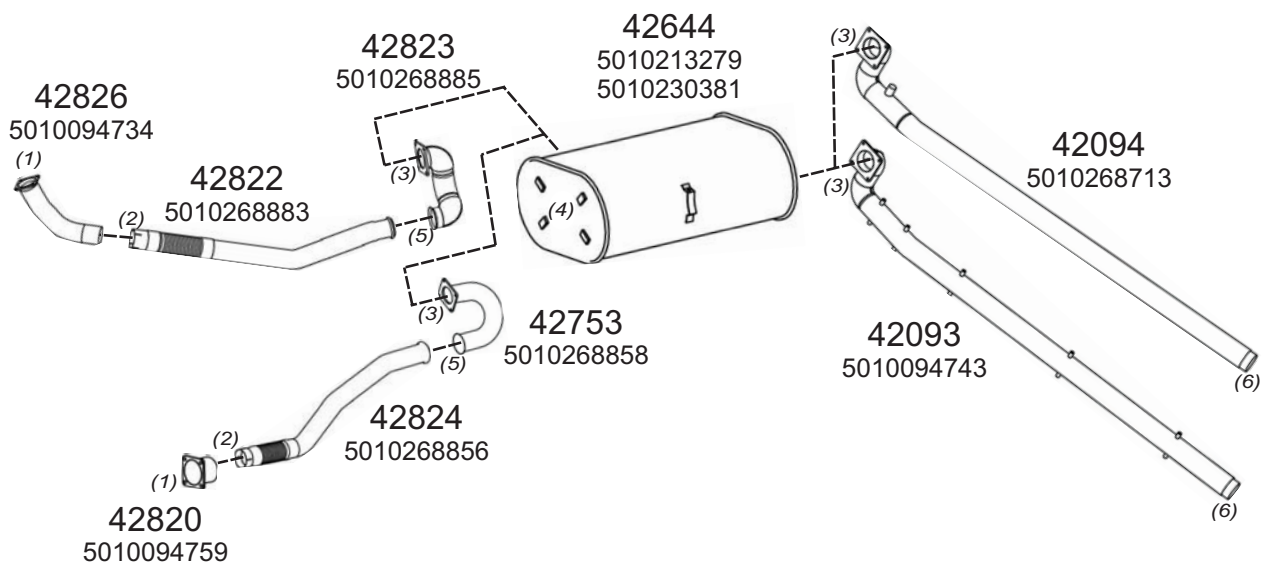

Type / Model RENAULT C-CLASS VERICAL LHD CLM320, CLM385, CBH320, CBH385

Truck makers part numbers are quoted for reference only.

0503003