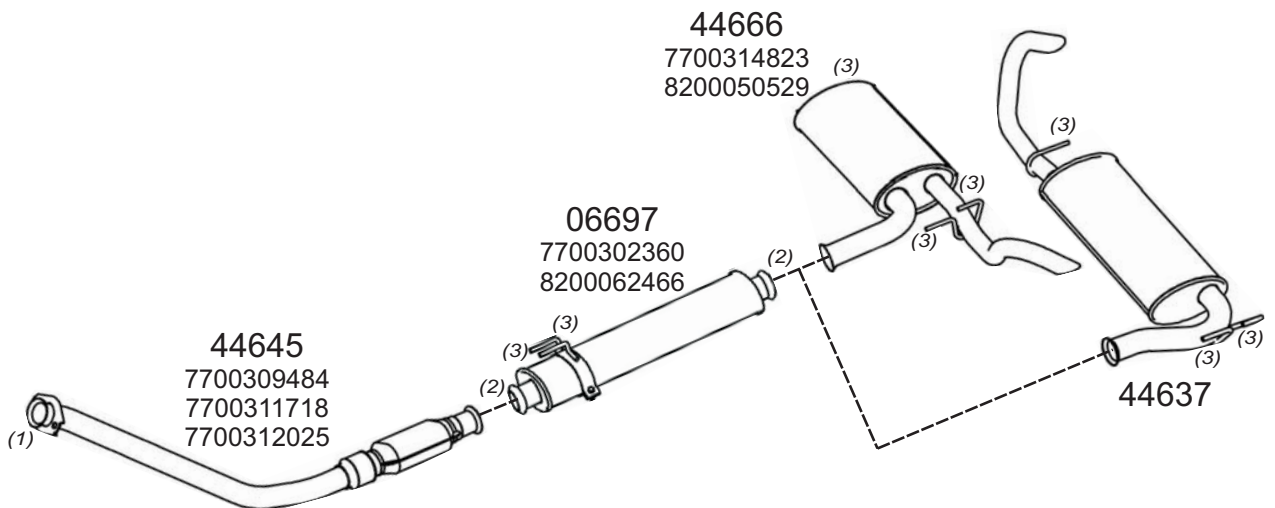

Type / Model RENAULT MASTER LL HORIZONTAL LHD/RHD 2.5 LTR. DIESEL 2499 CC. 80 HP, 59 KW. S8U

Truck makers part numbers are quoted for reference only.

0513004