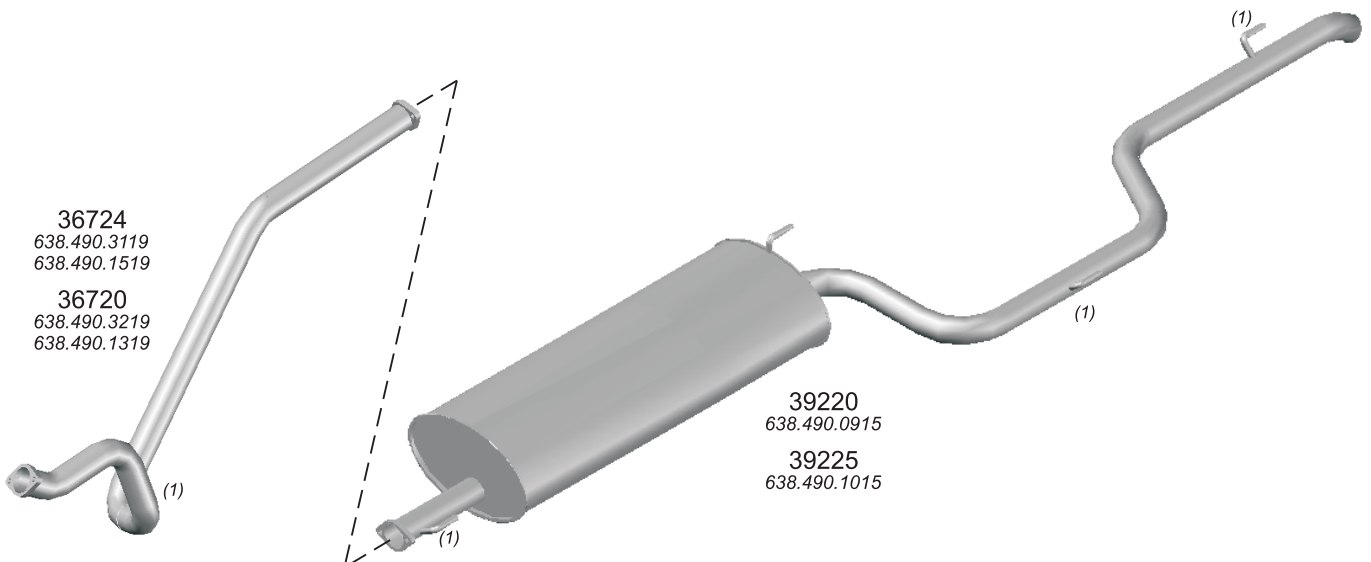

Truck makers part numbers are quoted for reference only.

Type / Model Mercedes 3250AF (ALL WD.)

Type / Model Mercedes 108D VITO,110D VITO,V 230 TURBO DIESEL.

Truck makers part numbers are quoted for referance only.