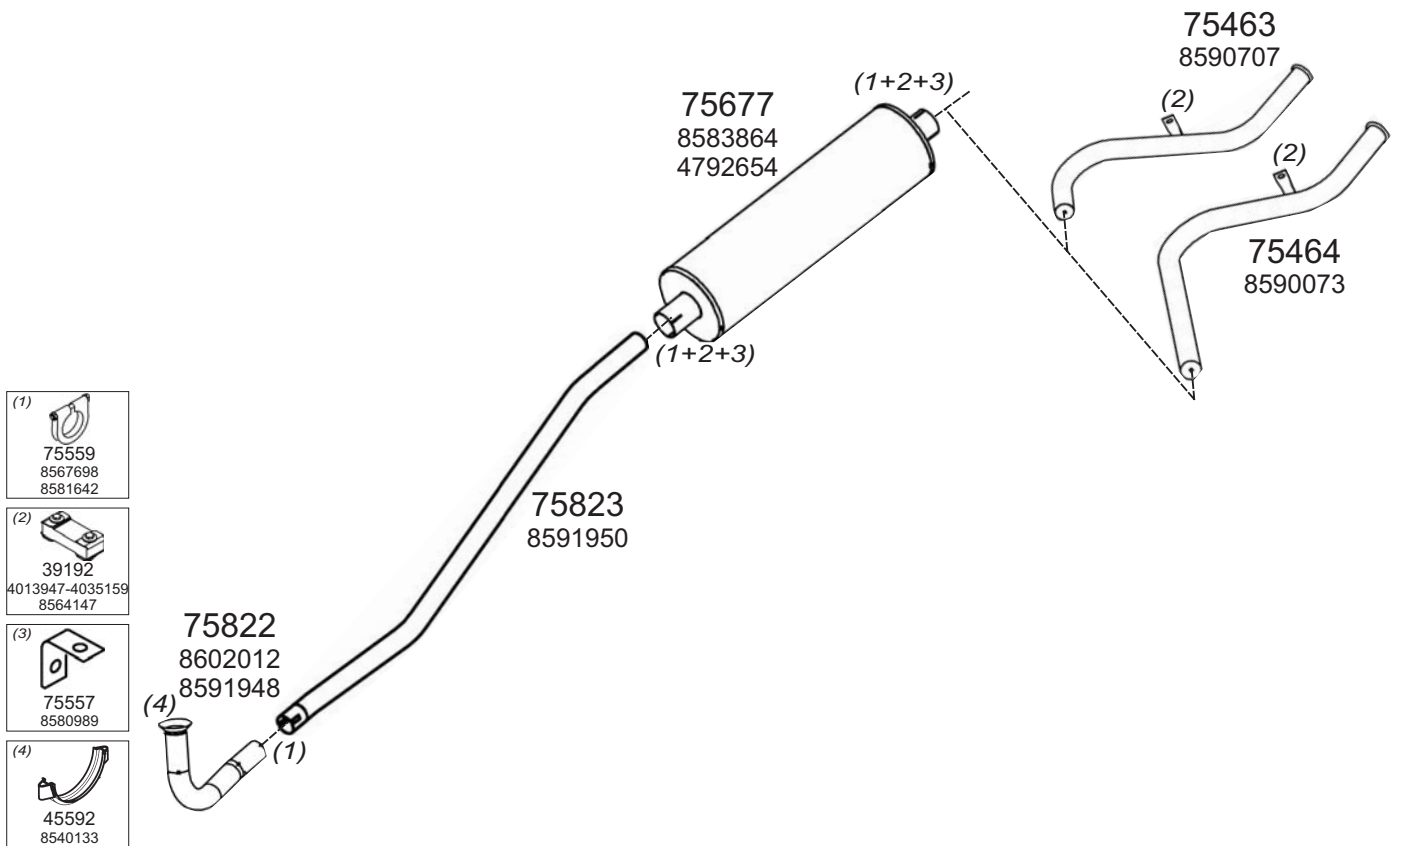

Type / Model IVECO FIAT LHD 10/85 SERIE IV ZETA 79.14

Truck makers part numbers are quoted for reference only.

0301006