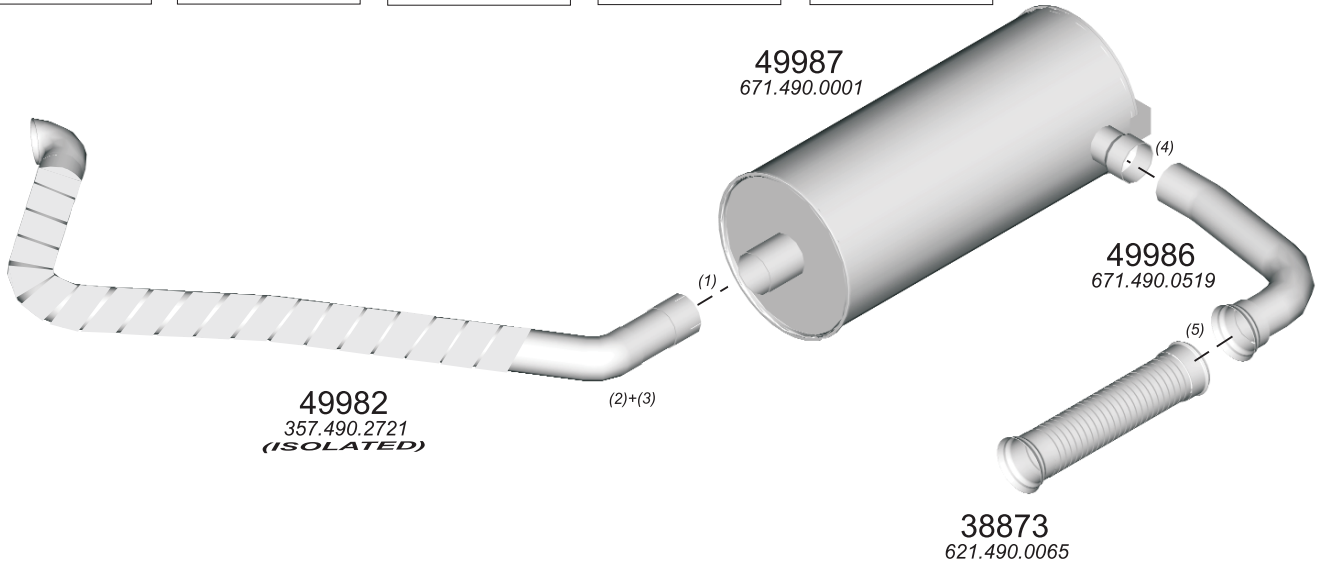

Type / Model Mercedes O345 City bus.

Type / Model Mercedes 1831,1835L,1840A/L,1843/L,1848,2031,2035/A,2040,2053,2531,2535L,2540/L,2543/L,2548,2553,2631,2635,2640,2643,2648,2653,3231.

Truck makers part numbers are quoted for reference only.