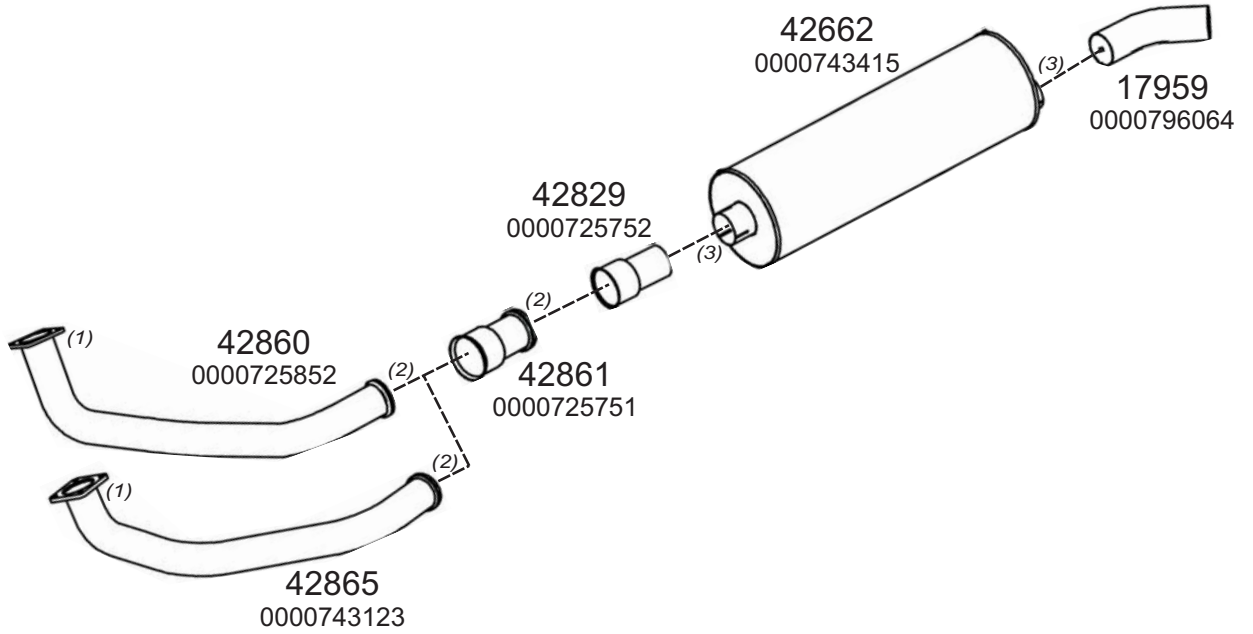

- (1)
  42197
  0000487601
  5001829357
- (2)
  39596
  0028161052
- (3)
  11950
  0035665142
  5000544353

Type / Model RENAULT MESSENGER HORIZONTAL LHD GC GF190-190/2 GR190-190/2 GLR190-GLC190 GB-TB191 GC-GF191 CLR220, 770KB6, FPT/EPA30 770KB6 SP 950KBT-950KBT1 950KB6