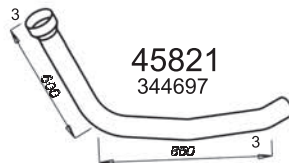

**E FRONT PIPES
TR ÜN BORULAR**

SEE
TAILPIPER.

45599
249970

11882

45585
328928

45588
207550

45589
215881

45199
40607

45595
153474

Type / Model | G112, P112, R112, T112

Truck makers part numbers are quoted for reference only.