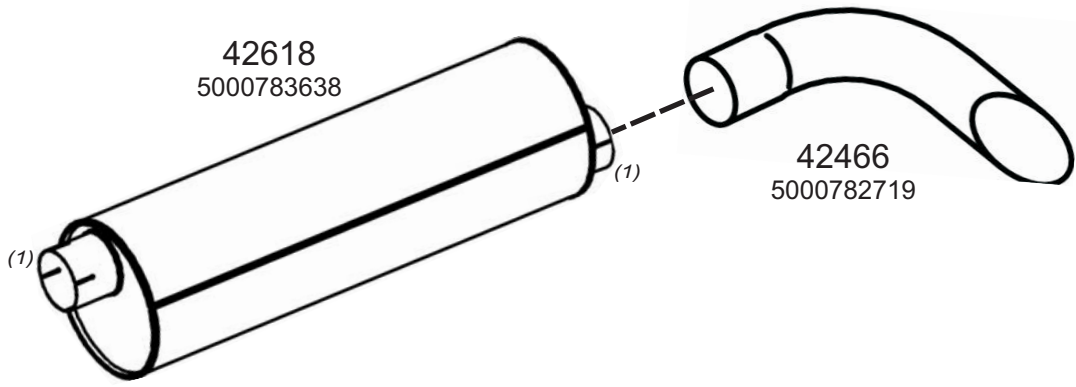

Type / Model RENAULT PR SERIES HORIZONTAL LHD PR180, 180-2 05/93

Type / Model RENAULT PR SERIES HORIZONTAL LHD PR100-3 05/96

Truck makers part numbers are quoted for referance only.

0520003