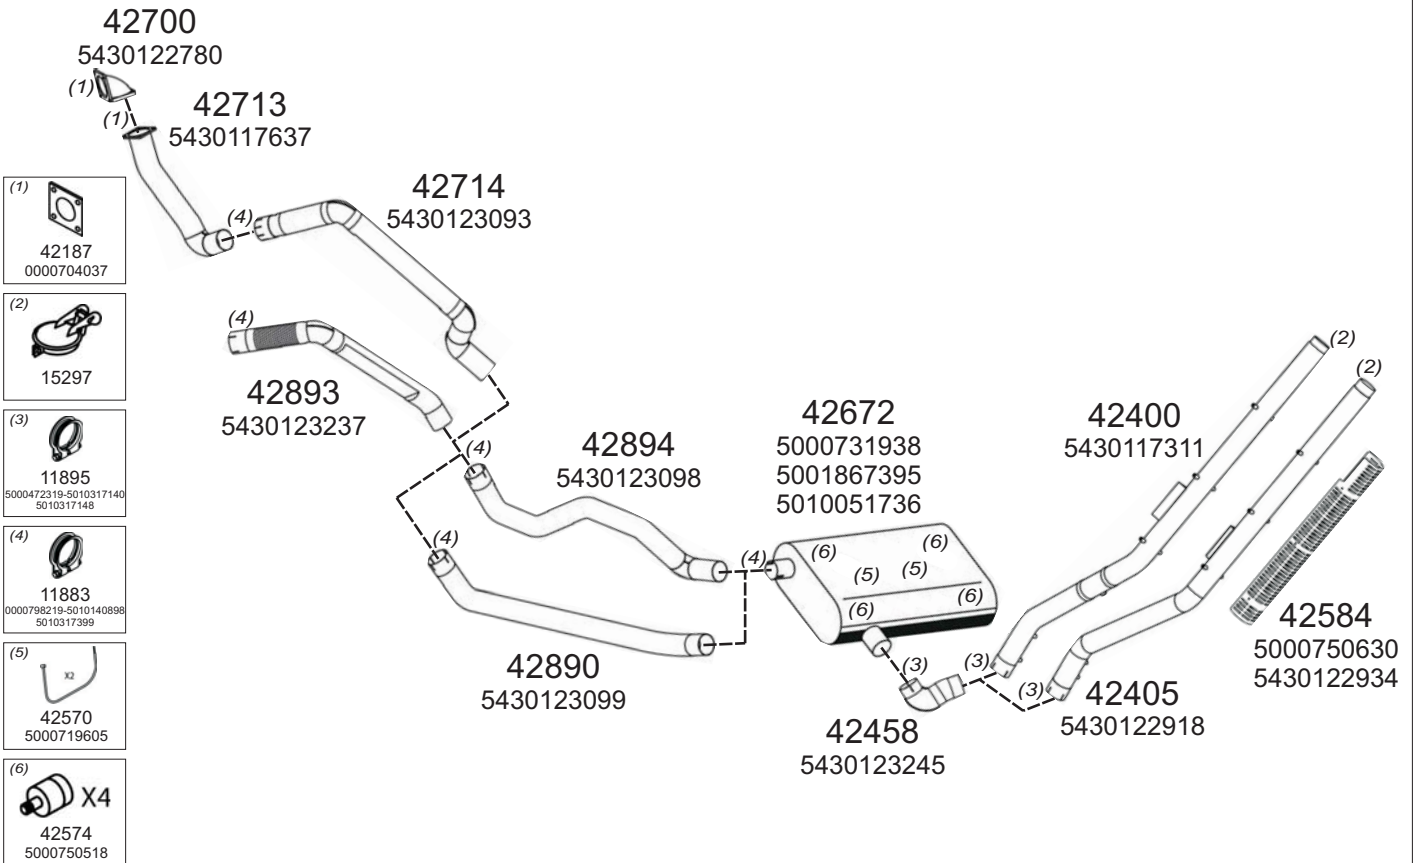

Type / Model RENAULT MAXTER VERTICAL LHD 04/1996 G235, G260, G270, G300, G340TI

Truck makers part numbers are quoted for reference only.