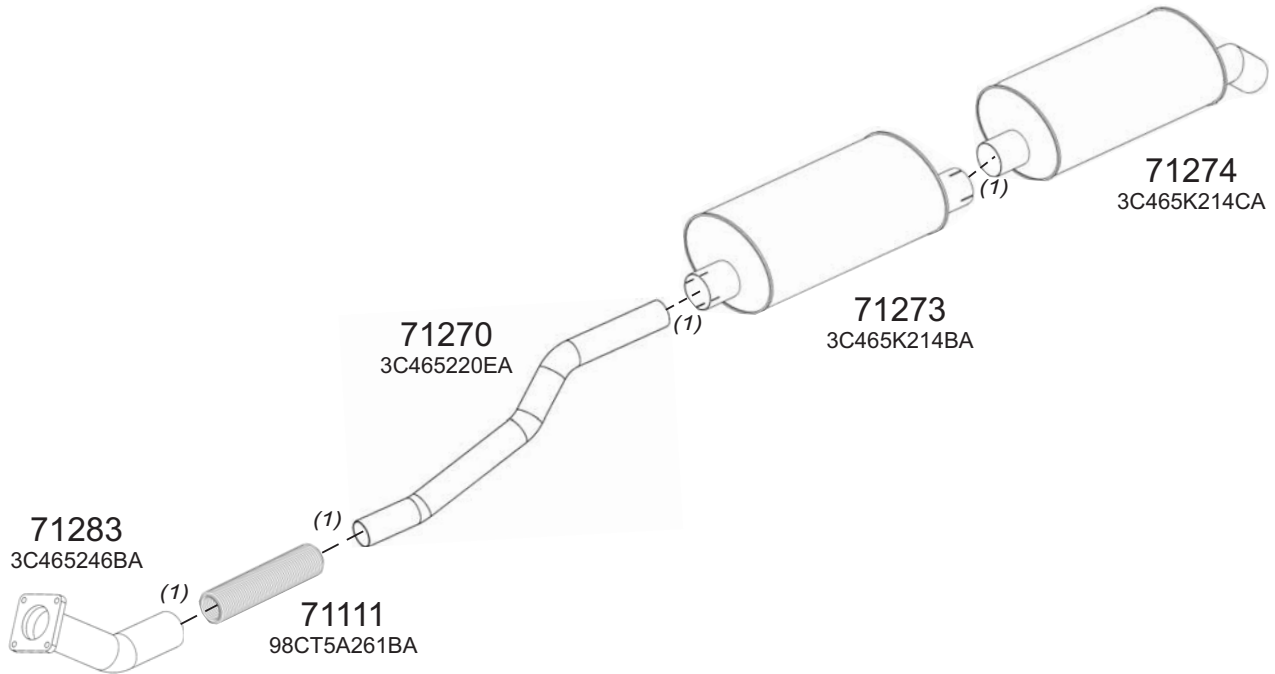

Type / Model FORD CARGO 3230 LONG CHASSIS EURO-3