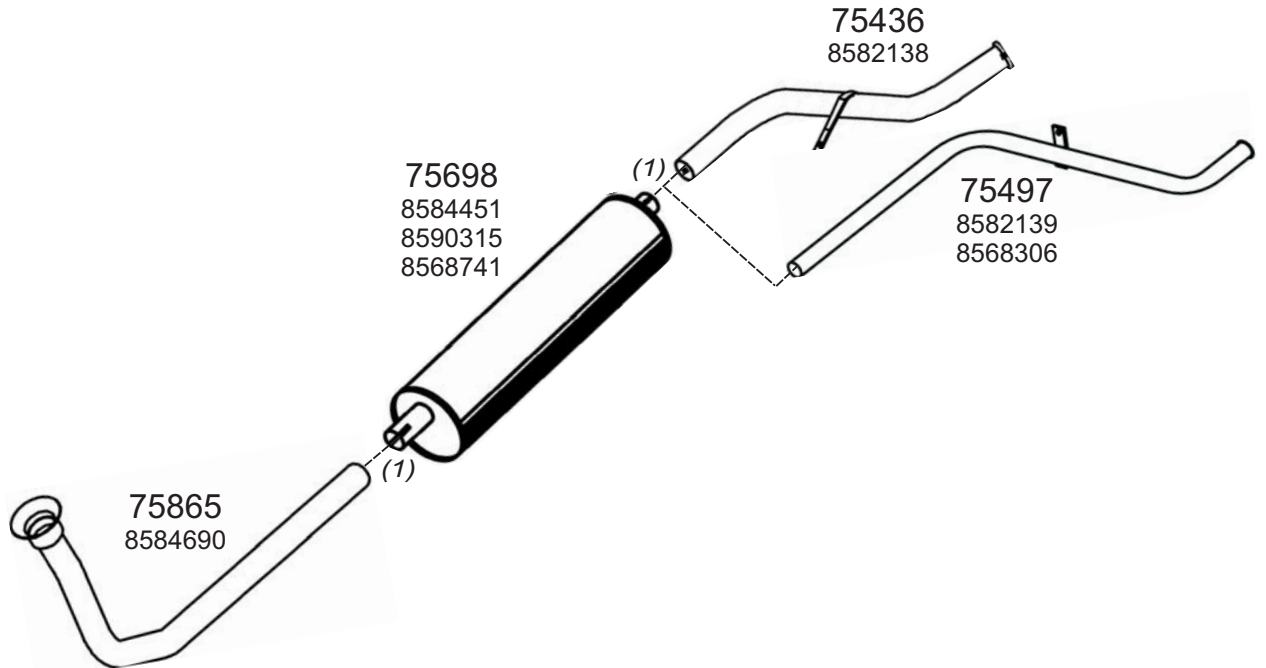

Type / Model IVECO FIAT LHD SERIE III 50.8 - 50.10 - 60.10 - 79F10

Type / Model IVECO FIAT LHD 50.8 SERIE III 60F8

Truck makers part numbers are quoted for reference only.

0301005