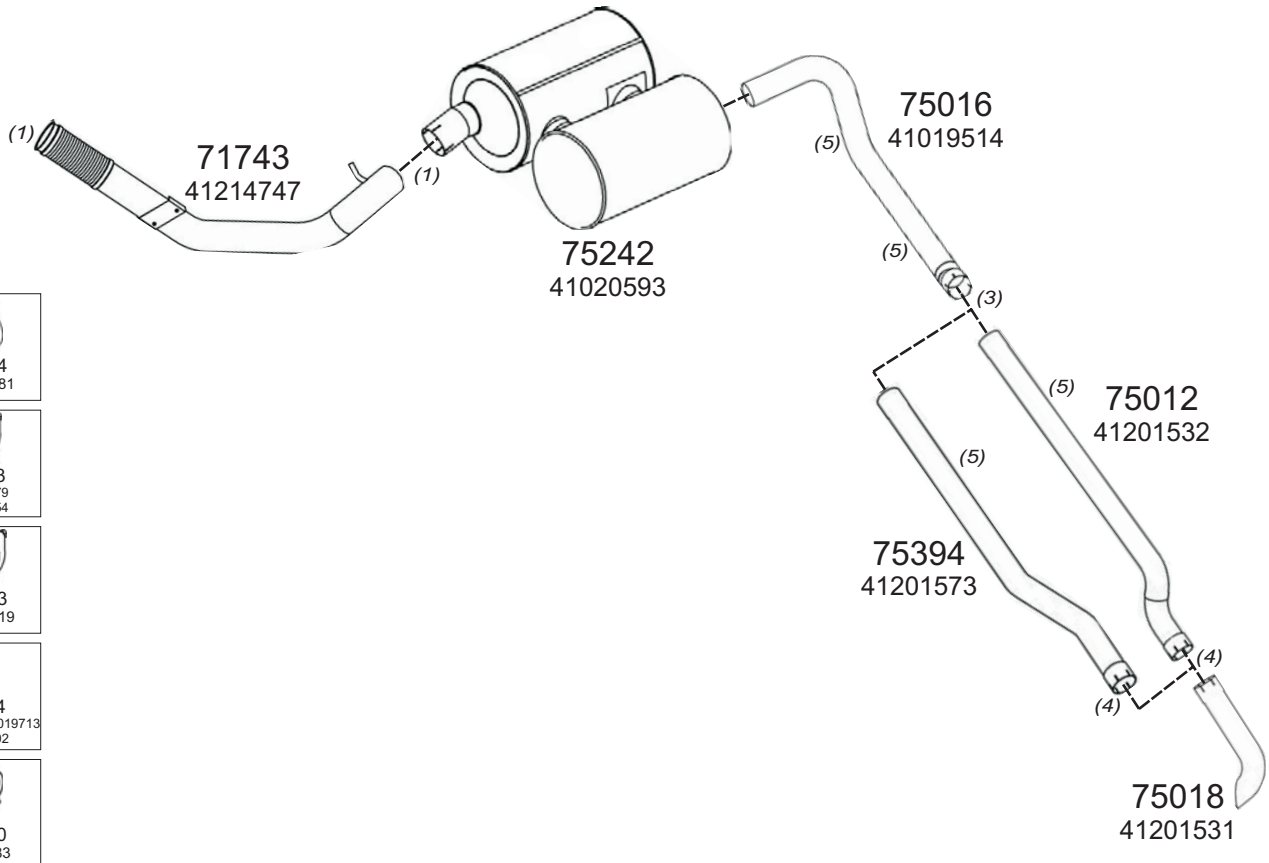

Type / Model IVECO EUROTRAKKER CURSOR LHD VERTICAL Wb3500, 260E35, Wb3800, 190E24, 260E31, Wb4200, 190E31, 260E31, 260E35, Wb4500, 190E21, 190E31, 190E35, 260E35, Wb4800, 190E27, 260E31