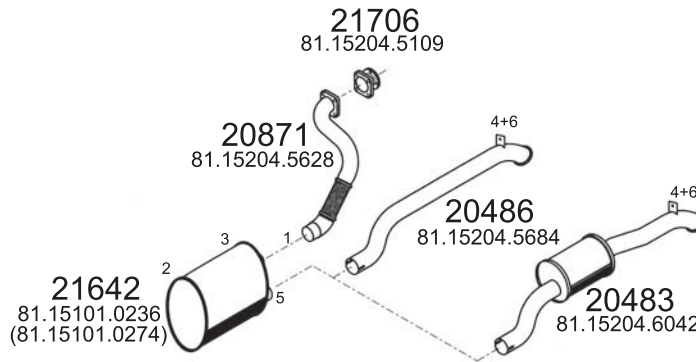

- 1 11070
- 2 21548
  81.15502.5051
- 3 21547
  81.15502.5052
- 4 21189
  81.96210.0153
- 5 11079
  81.97420.0076
- 6 21542
  81.97487.0780

Type / Model (322 FRH, 402 FRH, 422 FRH) A03

- 1 11070
- 2 11079
  81.97420.0076
- 3 21189
  81.96210.0153
- 4 21542
  81.97487.0780