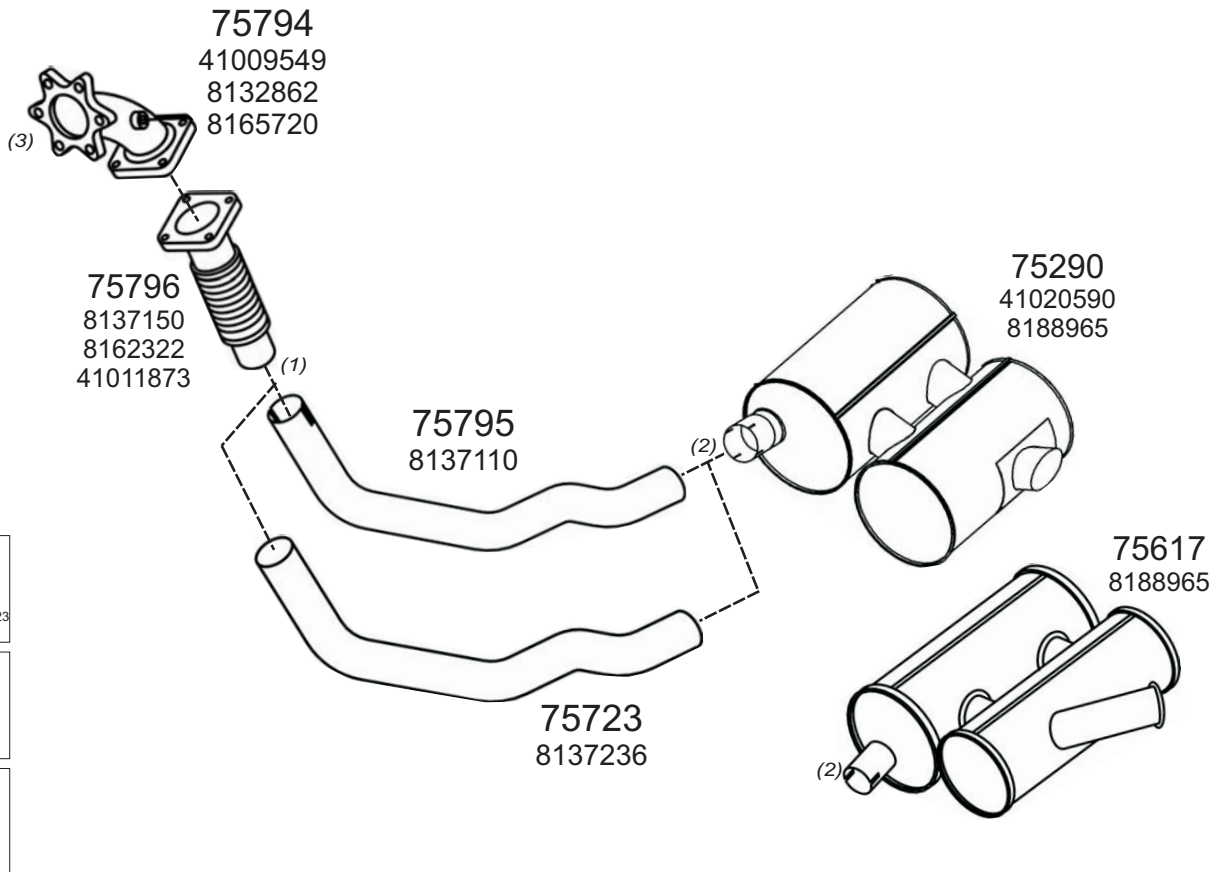

Type / Model IVECO EUROTRAKKER LHD HORIZONTAL ALL WHEEL DRIVE 190E31, 190E37, 190E42, 260E37, 330E37, 380E31, 380E37, 380E42, 400E31, 400E37, 400E42, 440E37, 720E31, 720E37, 720E42