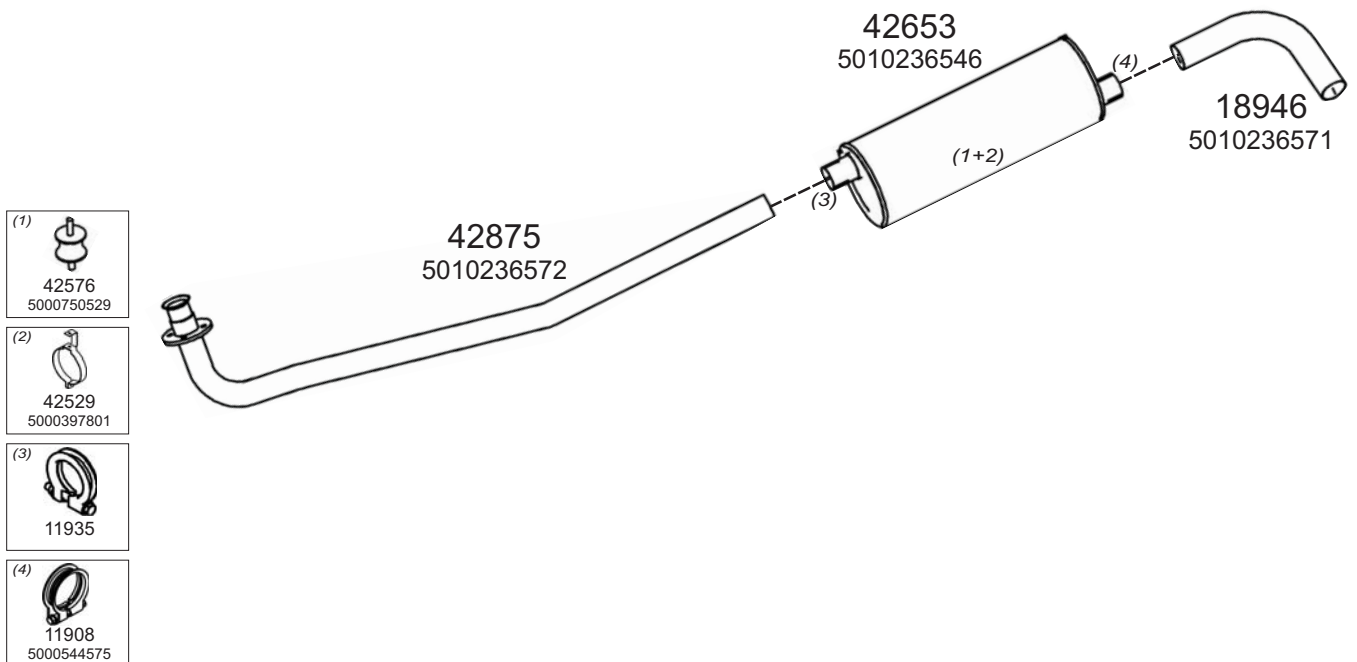

Type / Model RENAULT MESSENGER HORIZONTAL LHD 09/96 EURO2 B80

Truck makers part numbers are quoted for reference only.

0516002