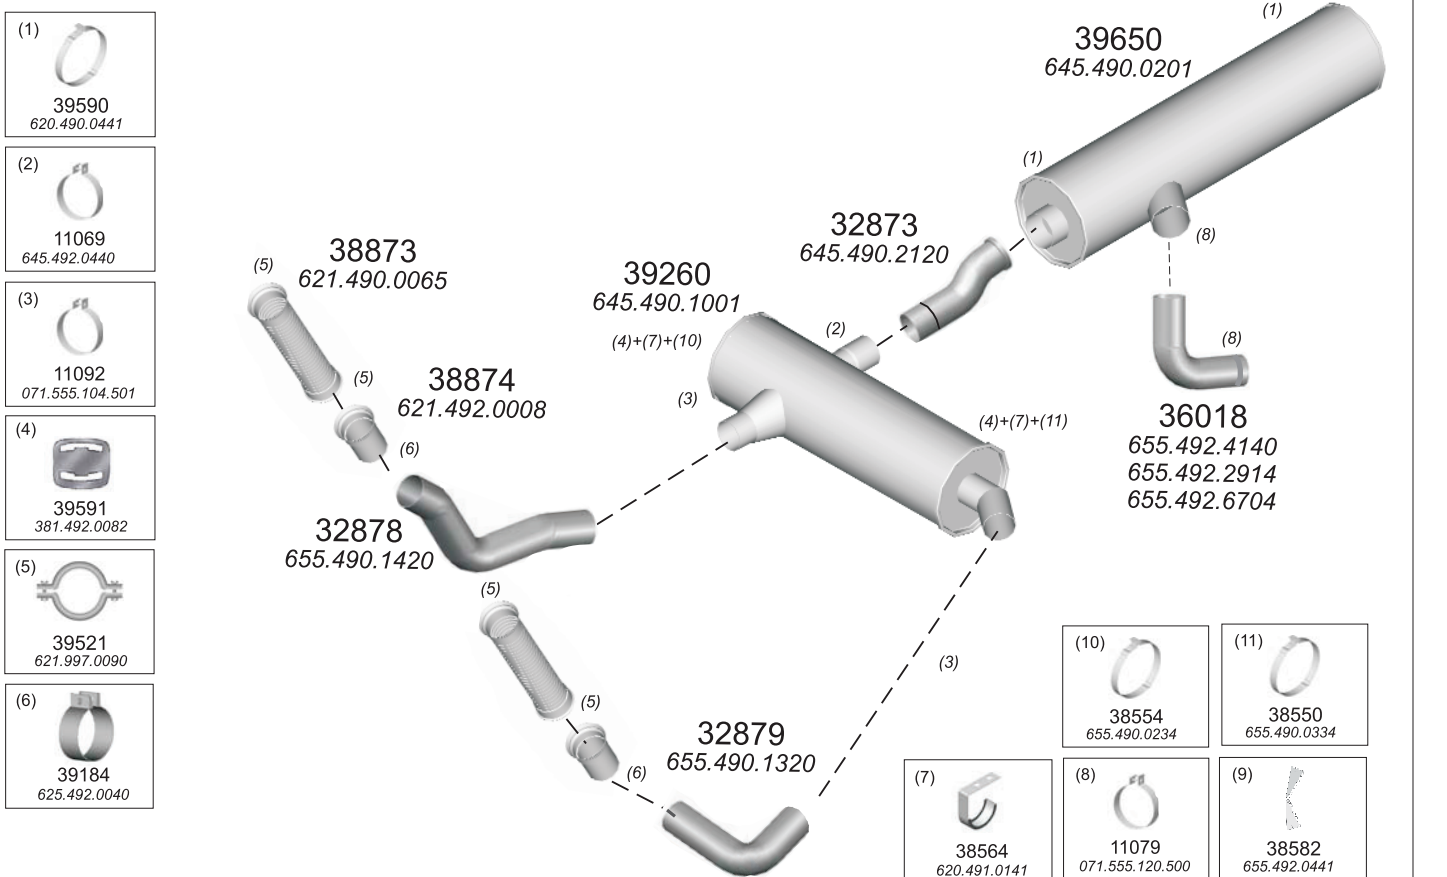

Type / Model

Mercedes 2435/2435.3235/2435.2635, 3235/2435.3235/2448, 2550/2448, 2550.3248/2435/2535L, 3235L/2538L, 3238L, 3744L/2435L/LS/2538L/2448L/2544L/2448LS, 2550L/2638L/2644/2650/2644, 3544/2650L/3550/2638S, 2644S/LS/2650S/2644S/2648S/2650S/2435/2638K, 2644K/2650K.

Truck makers part numbers are quoted for reference only.