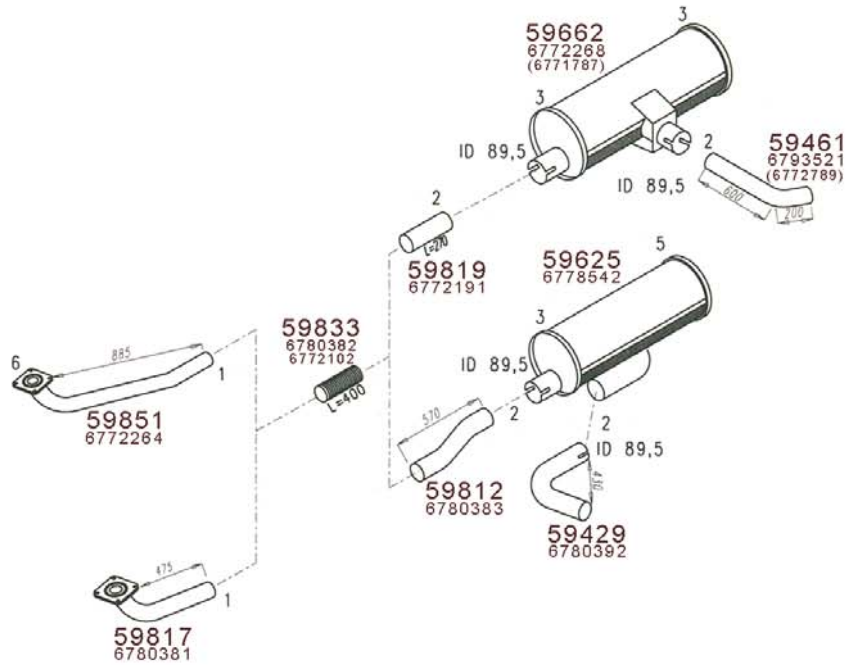

Truck makers part numbers are quoted for reference only.

Type / Model | FL 608 - 611 TD 63 E/ES ENGINE.

Truck makers part numbers are quoted for reference only.

Type / Model FL 612 - 615 TD 61 ENG.

Truck makers part numbers are quoted for reference only.