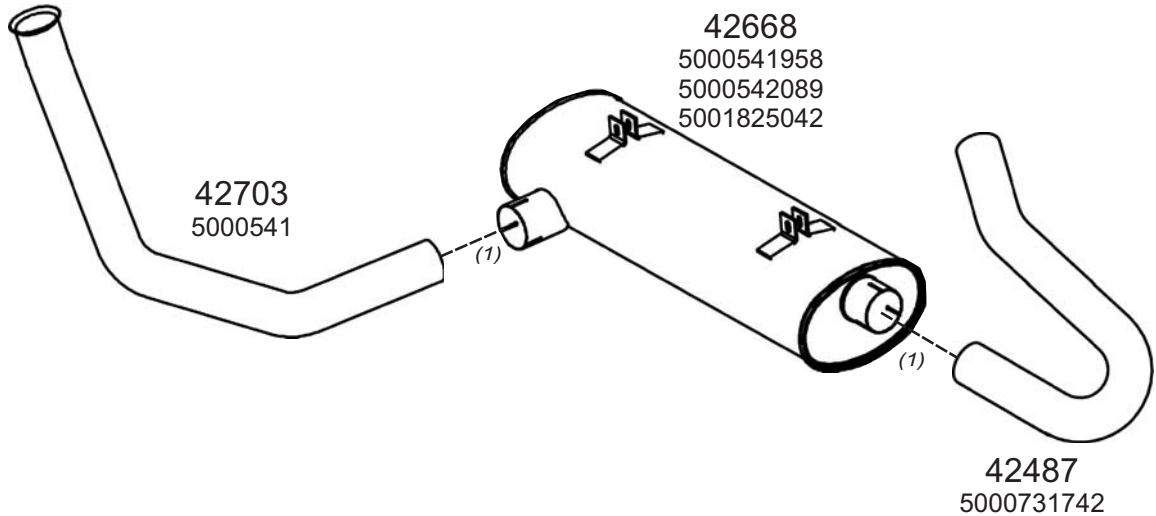

Type / Model RENAULT MIDLINER HORIZONTAL RHD S150, S170, S220, JP13B, 150 B11, JP13C, 150 B13

Truck makers part numbers are quoted for reference only.

0517017