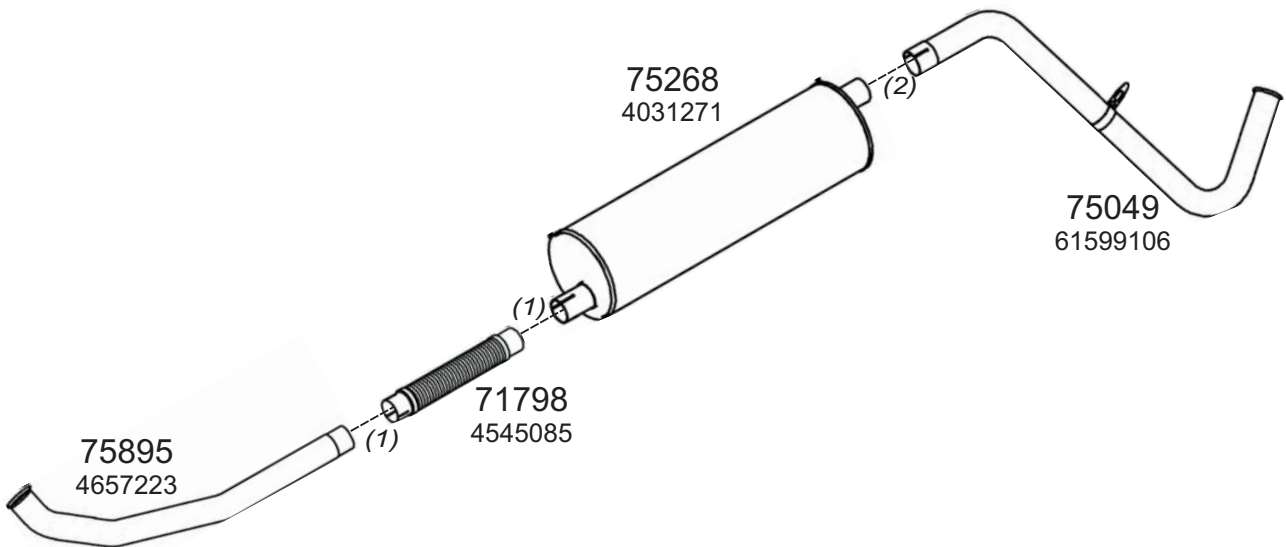

Type / Model IVECO FIAT LHD 130NC, 673

Truck makers part numbers are quoted for reference only.

0301018