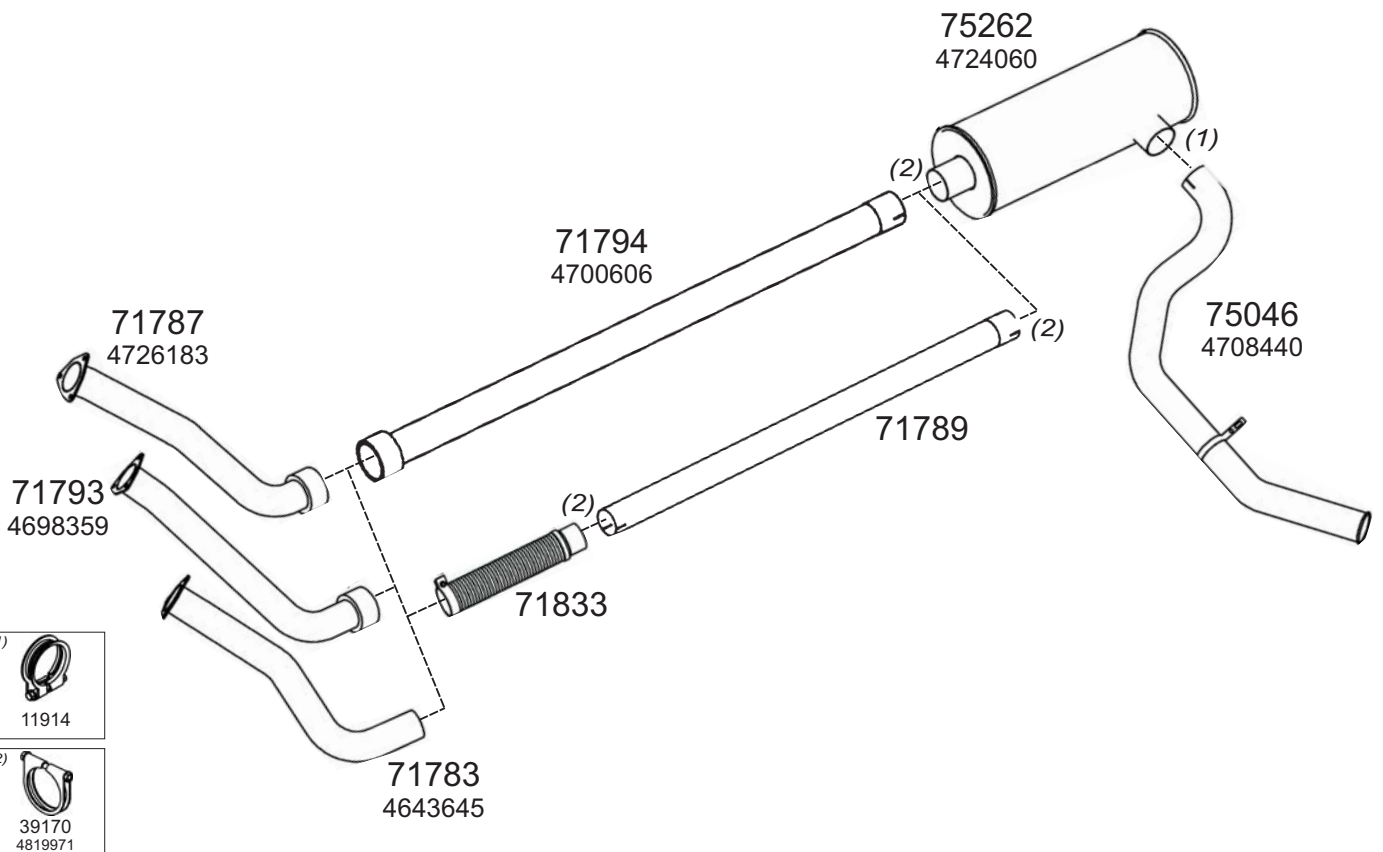

Type / Model IVECO FIAT LHD 160 F26, 170 F26, 190 F26

Truck makers part numbers are quoted for reference only.

0301012