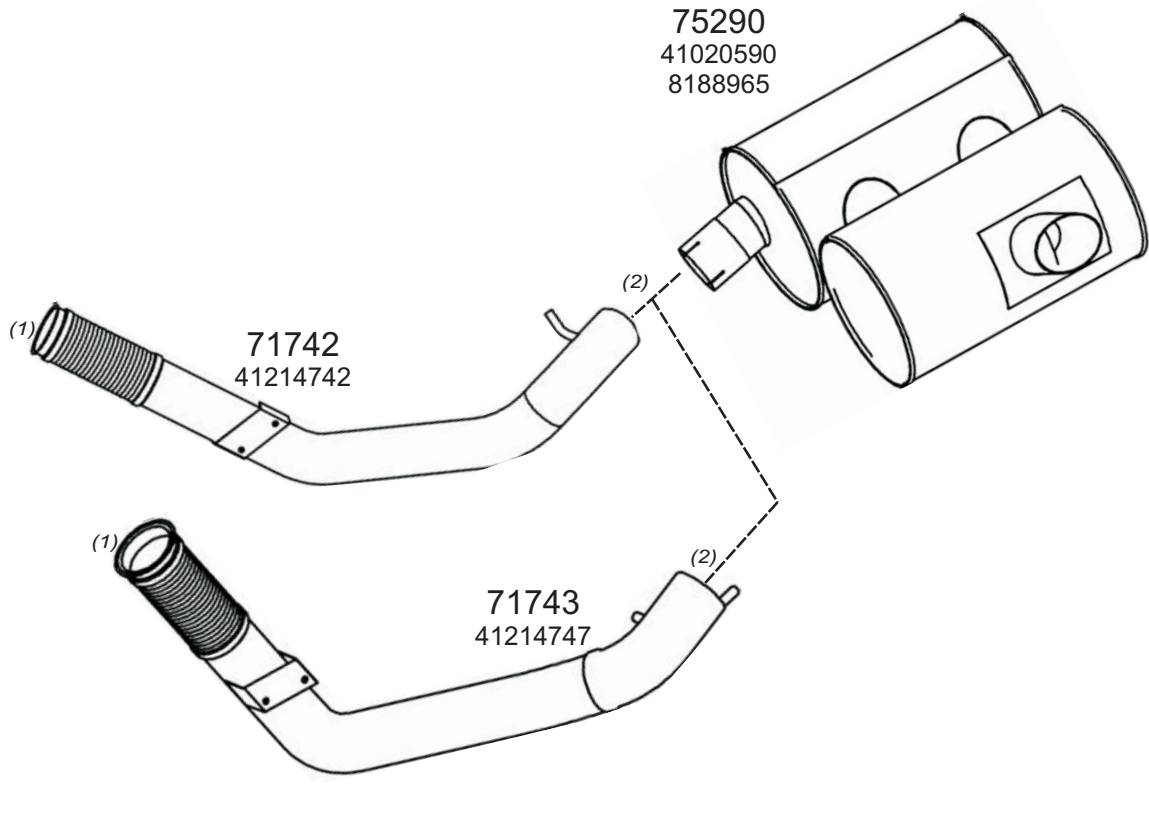

Type / Model IVECO EUROTRAKKER CURSOR LHD HORIZONTAL Wb3500, 400E35, WB3200,3500,3800,4200, 260E31, 260E35, 380E35, Wb3800, 180E27, Wb3800,4200 190E27, 190E31, 190E35, Wb4500, 180E24, 190E27, 190E35, 260E31, Wb4800, 190E31, 260E31, 260E35, Wb5100, 190E24, 190E27, 190E31, 190E35, 260E35