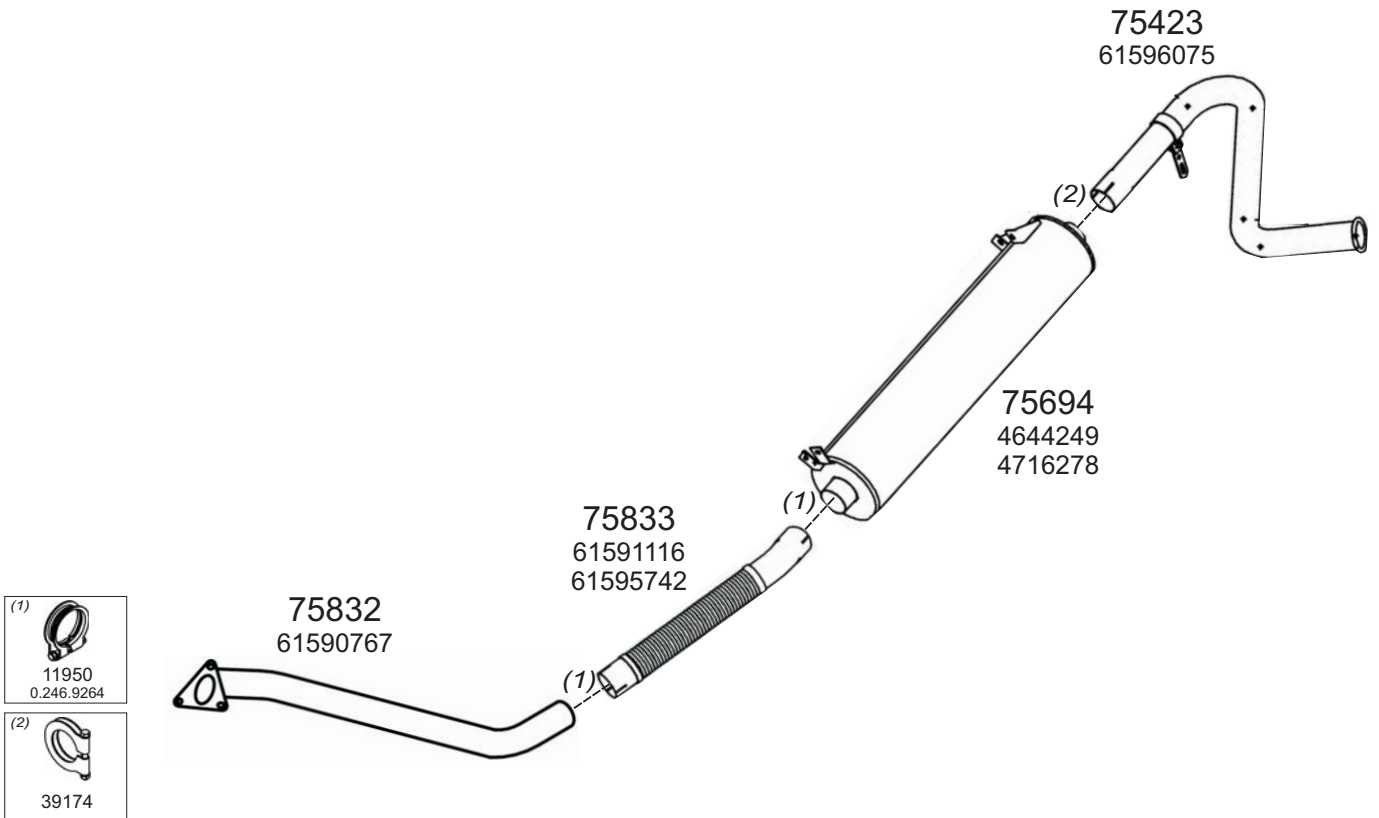

Type / Model IVECO FIAT LHD OM 140, OM 159 F20, OM 150N T2, OM 159N T2