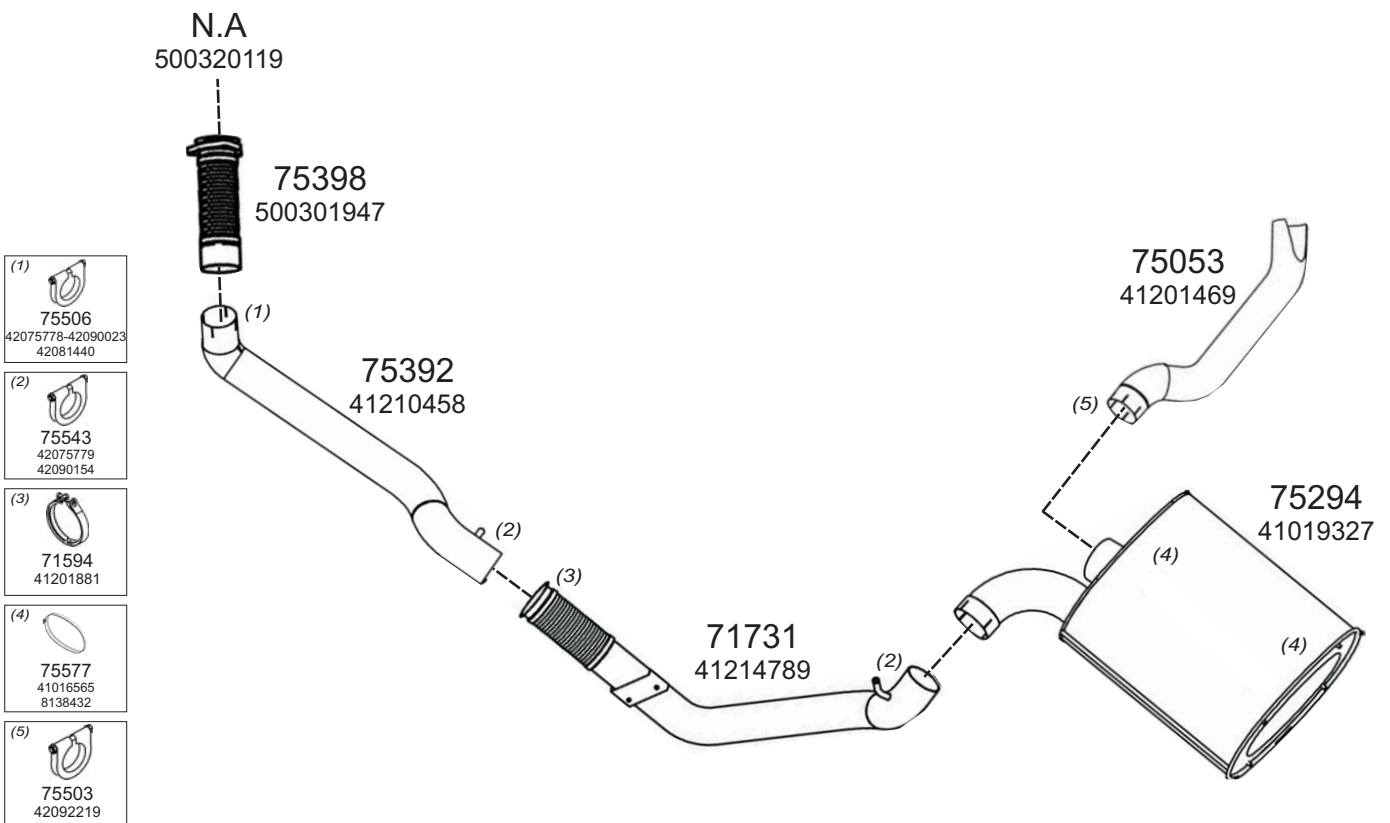

Type / Model IVECO EUROTECH CURSOR RHD HORIZONTAL Wb4200 260E24.

Truck makers part numbers are quoted for reference only.

0306011