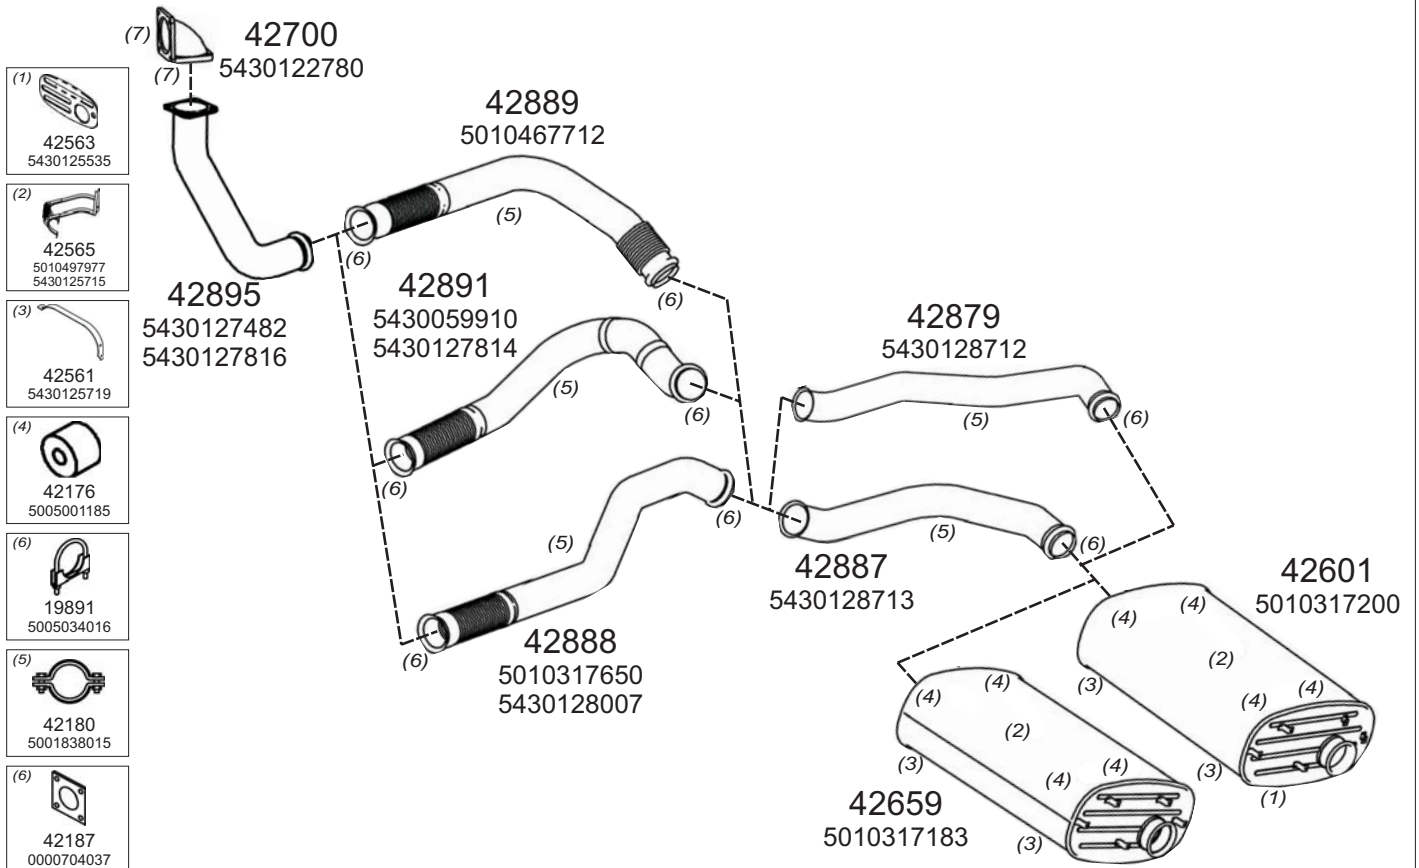

0508001

Type / Model RENAULT KERAX HORIZONTAL LHD 2000

Type / Model RENAULT KERAX HORIZONTAL LHD 2000

Truck makers part numbers are quoted for reference only.

0508002

Type / Model RENAULT KERAX VERTICAL LHD 2000