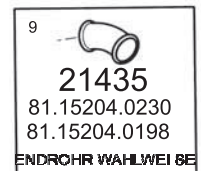

SPEZIAL AUSFUEHRUNG