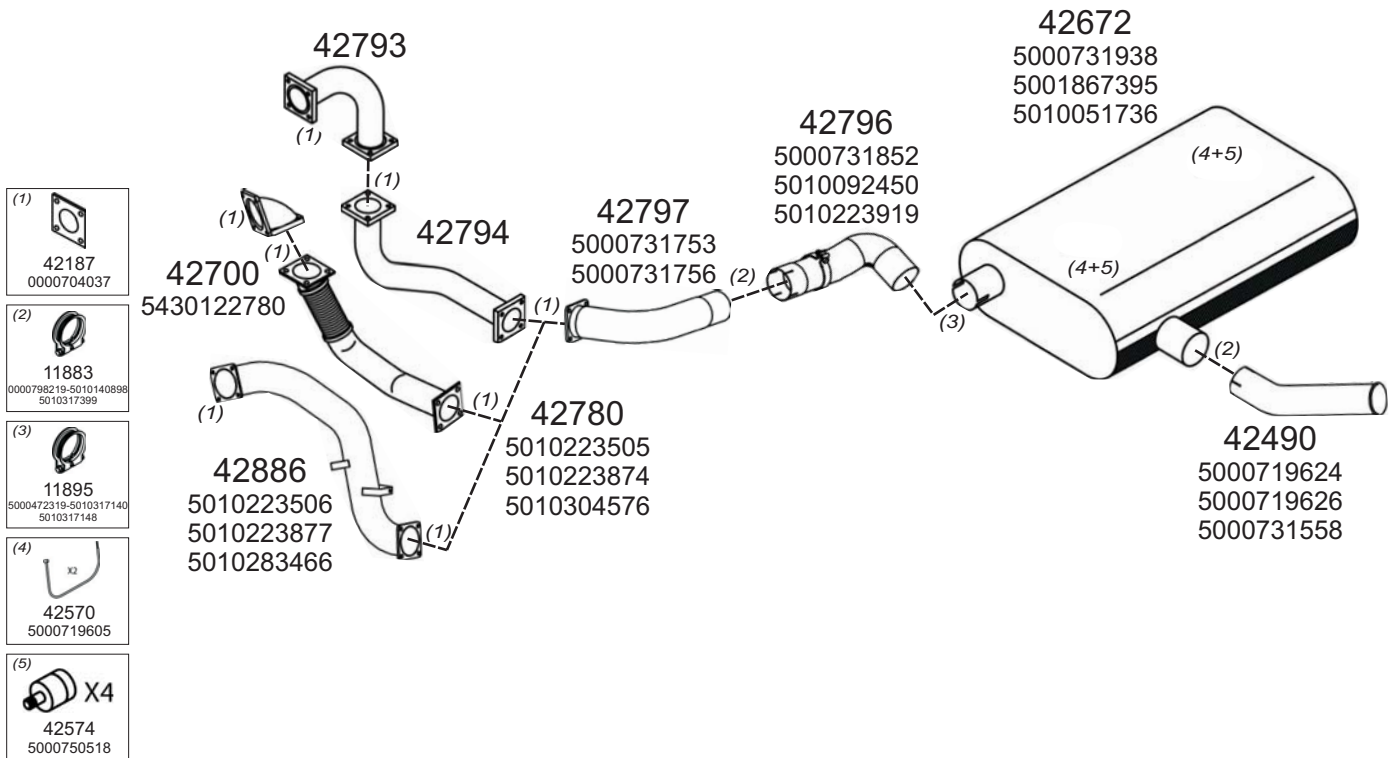

Type / Model RENAULT MANAGER HORIZONTAL RHD G210, G230, G260, G270, G280, G290, G290VTL, G300, G320, G340TI

Truck makers part numbers are quoted for reference only.