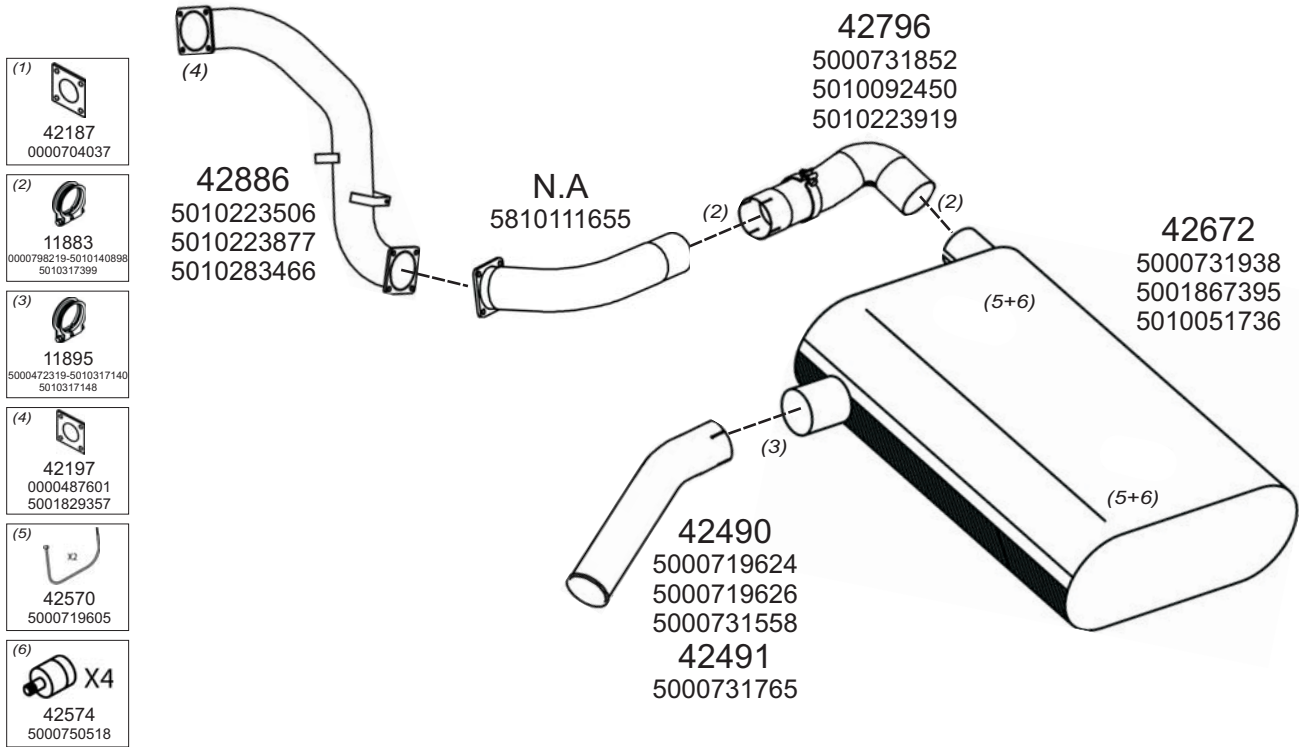

Type / Model RENAULT MANAGER HORIZONTAL LHD G290, G300, G330