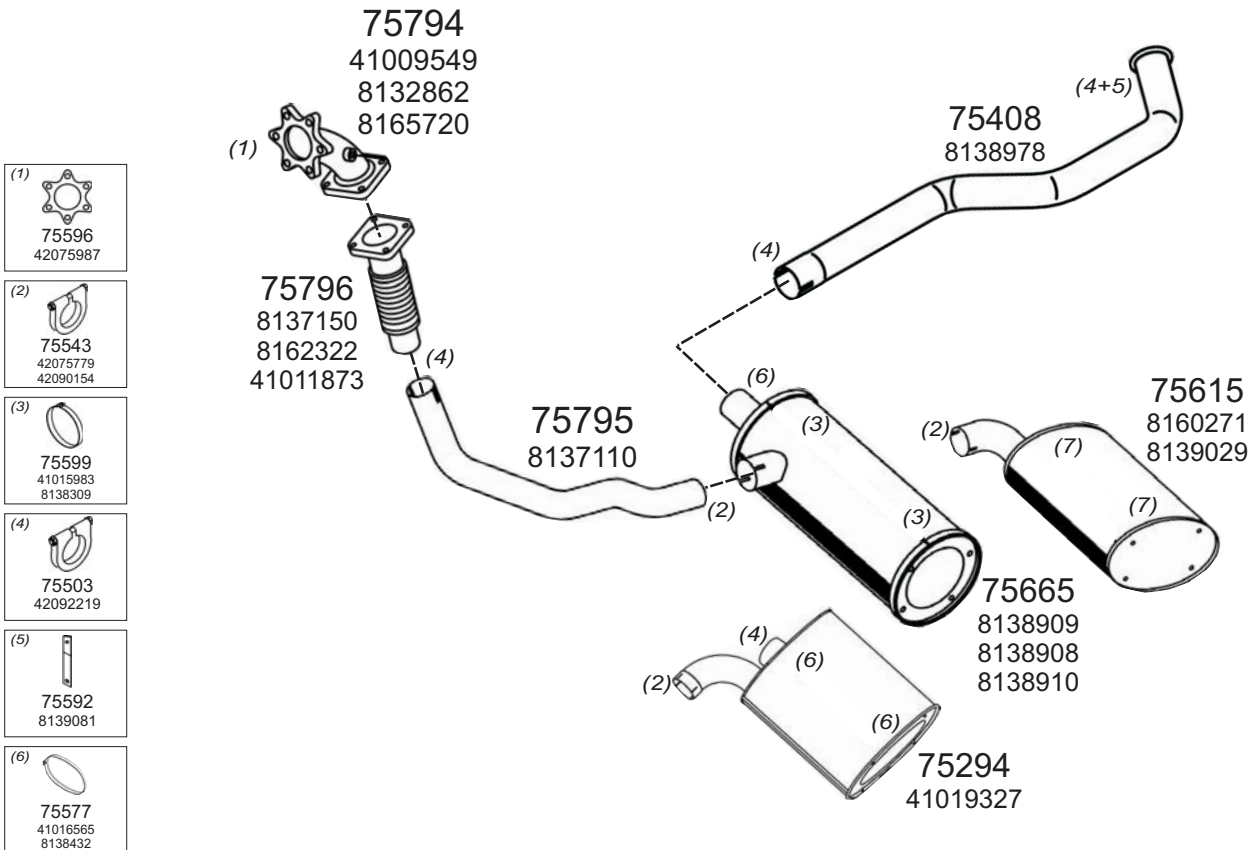

(1) 75596 42075987
(2) 75543 42075779 42090154
(3) 75599 41015983 8138309
(4) 75503 42092219
(5) 75592 8139081
(6) 75577 41016565 8138432

Type / Model IVECO EUROTECH RHD HORIZONTAL 180E42 MP, 190E42, 240E42, 260E42, 400E42, 440E42

Truck makers part numbers are quoted for reference only.

0306009