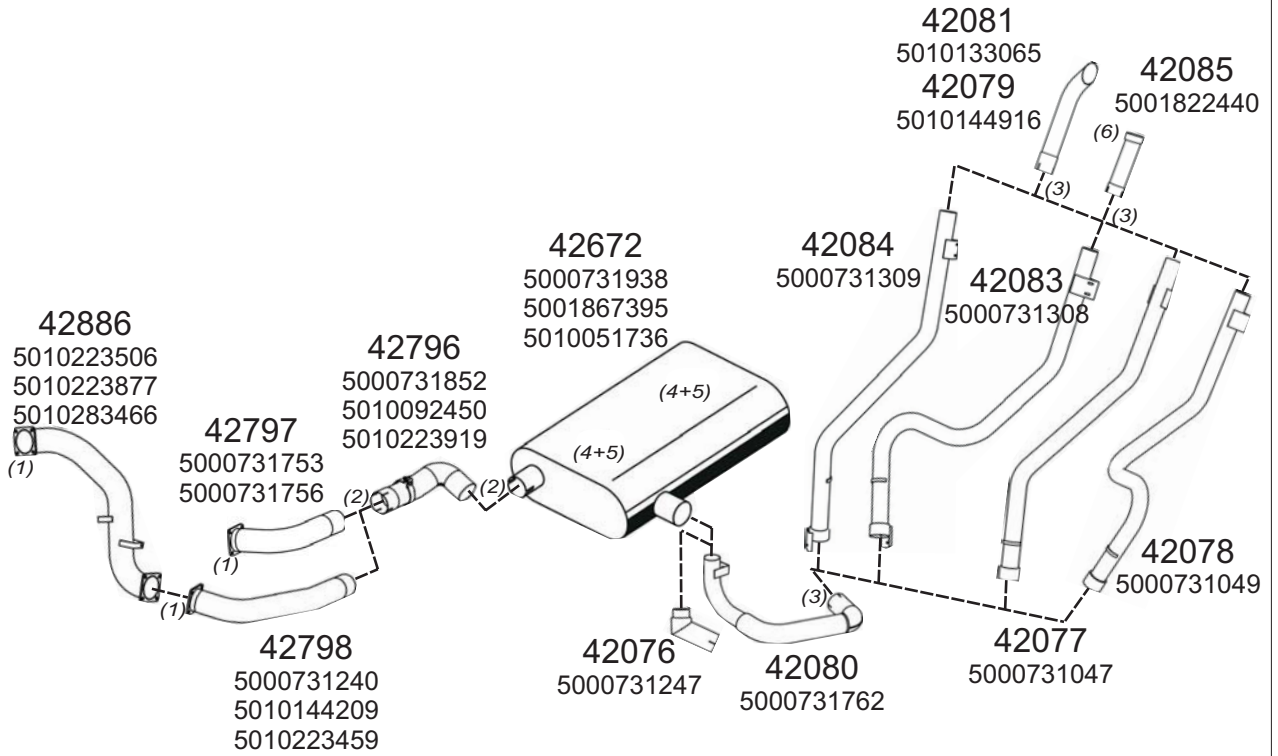

Truck makers part numbers are quoted for reference only.

0511008

Type / Model RENAULT MANAGER HORIZONTAL LHD G290, G300, G330

Type / Model RENAULT MANAGER HORIZONTAL LHD 1989 G320

Truck makers part numbers are quoted for reference only.