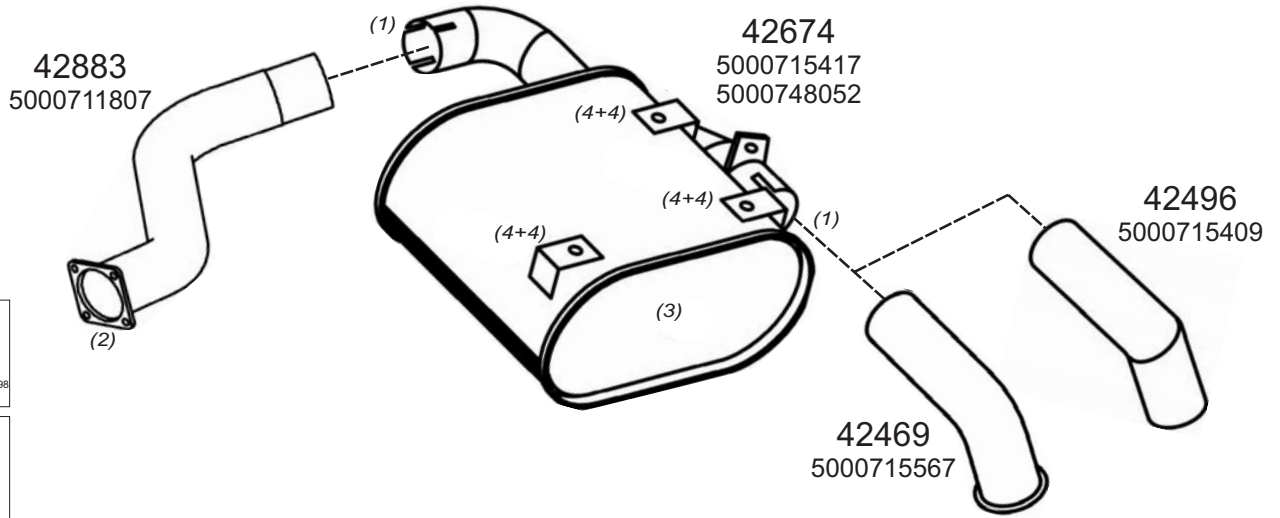

Type / Model RENAULT MAJOR HORIZONTAL LHD R360, R360T, R370, R390, R420

Type / Model RENAULT MAJOR VERTICAL LHD R360, R360T, R370, R370T, R390, R420

Truck makers part numbers are quoted for reference only.

0510003