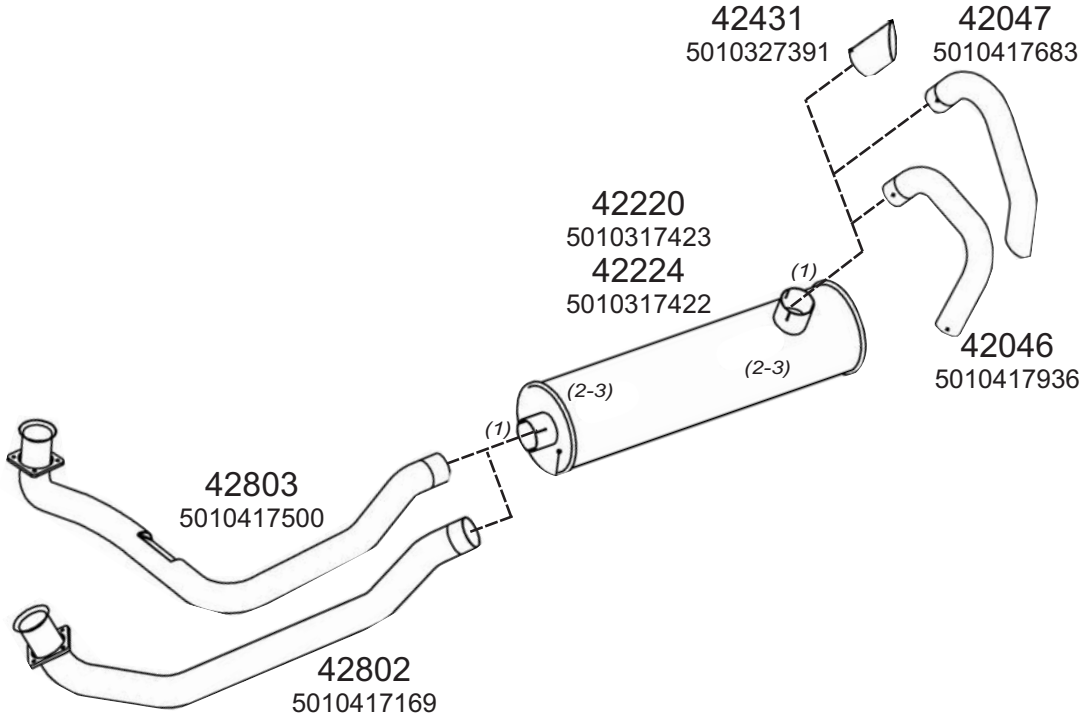

Type / Model RENAULT MIDLUM HORIZONTAL LHD FAB.NO. 43C1, 43C2, 43T, 43V