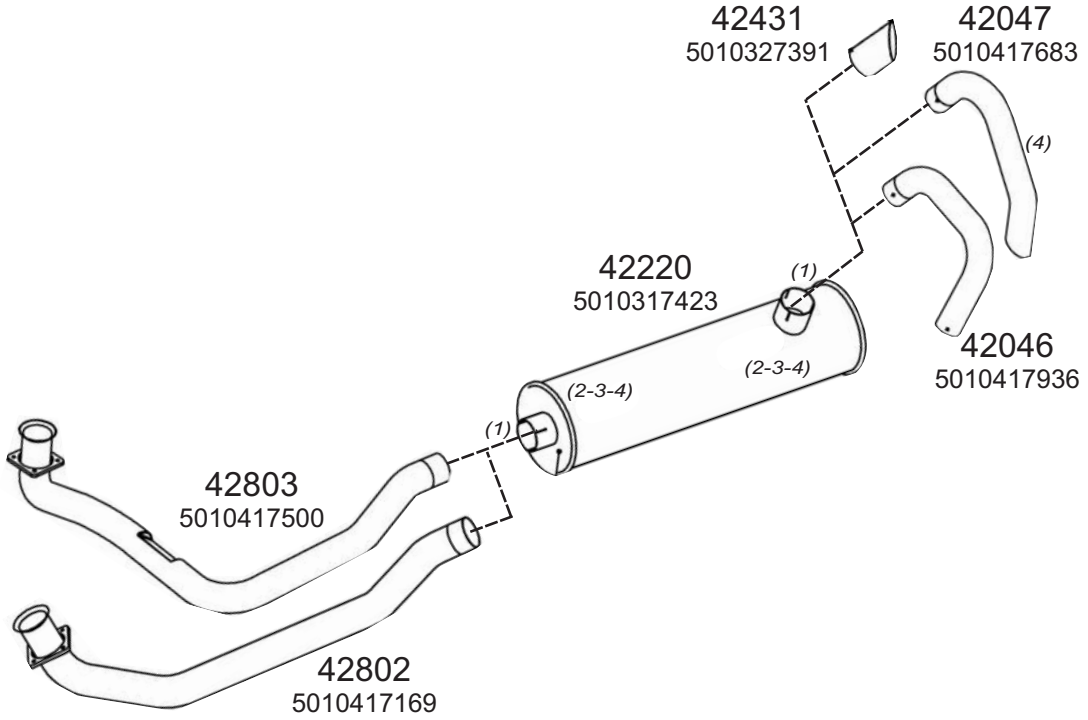

Truck makers part numbers are quoted for reference only.

0518006