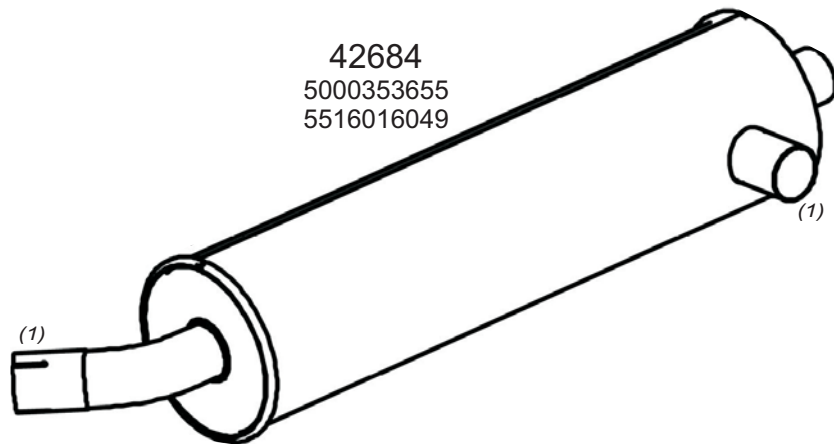

Type / Model RENAULT MIDLINER HORIZONTAL RHD JN60, JN90, JN95

Truck makers part numbers are quoted for reference only.

0517015