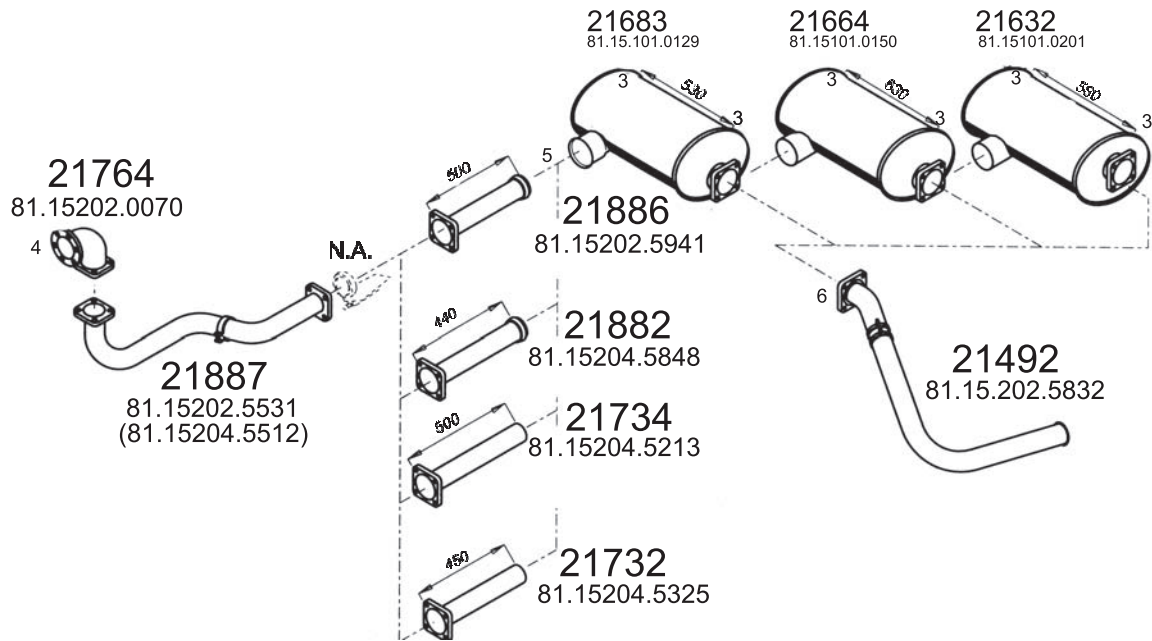

Type / Model (26.240 DF, 32.240 DF) 534(26.280 DF, 32.280 DF) 425

Truck makers part numbers are quoted for reference only.

Type / Model (26.281DF, 26.291DF, 26.321DF, 26.331DF, 26.361DF, 32/33.281DF, 32/33.291DF, 32/33.321DF, 32/33.361DF, 34.281DF, 34.291DF, 34.321DF, 34.331DF, 34.361DF) 509