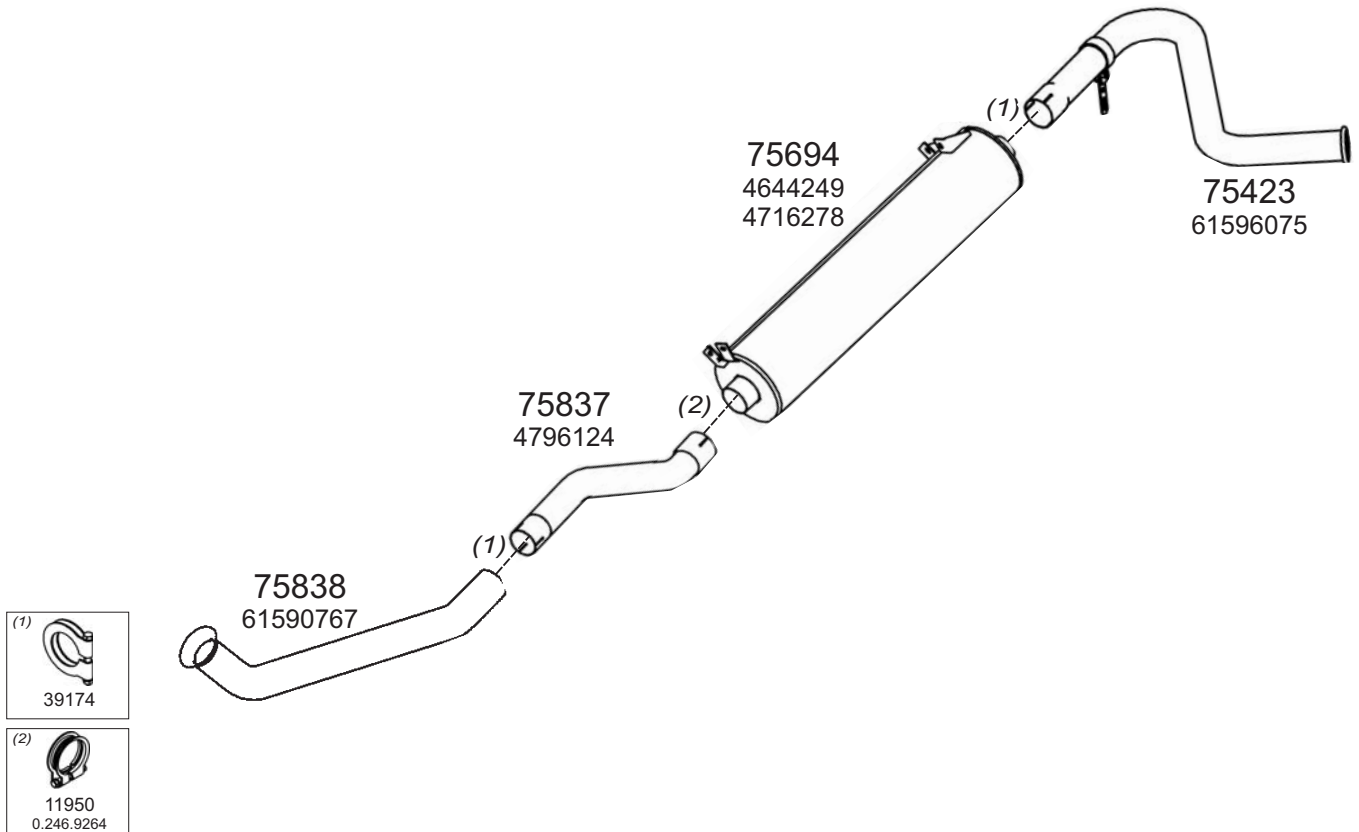

Type / Model IVECO FIAT RHD 1985 150.17, 157.17, 159.17, 159 F20

Truck makers part numbers are quoted for reference only.

0301025