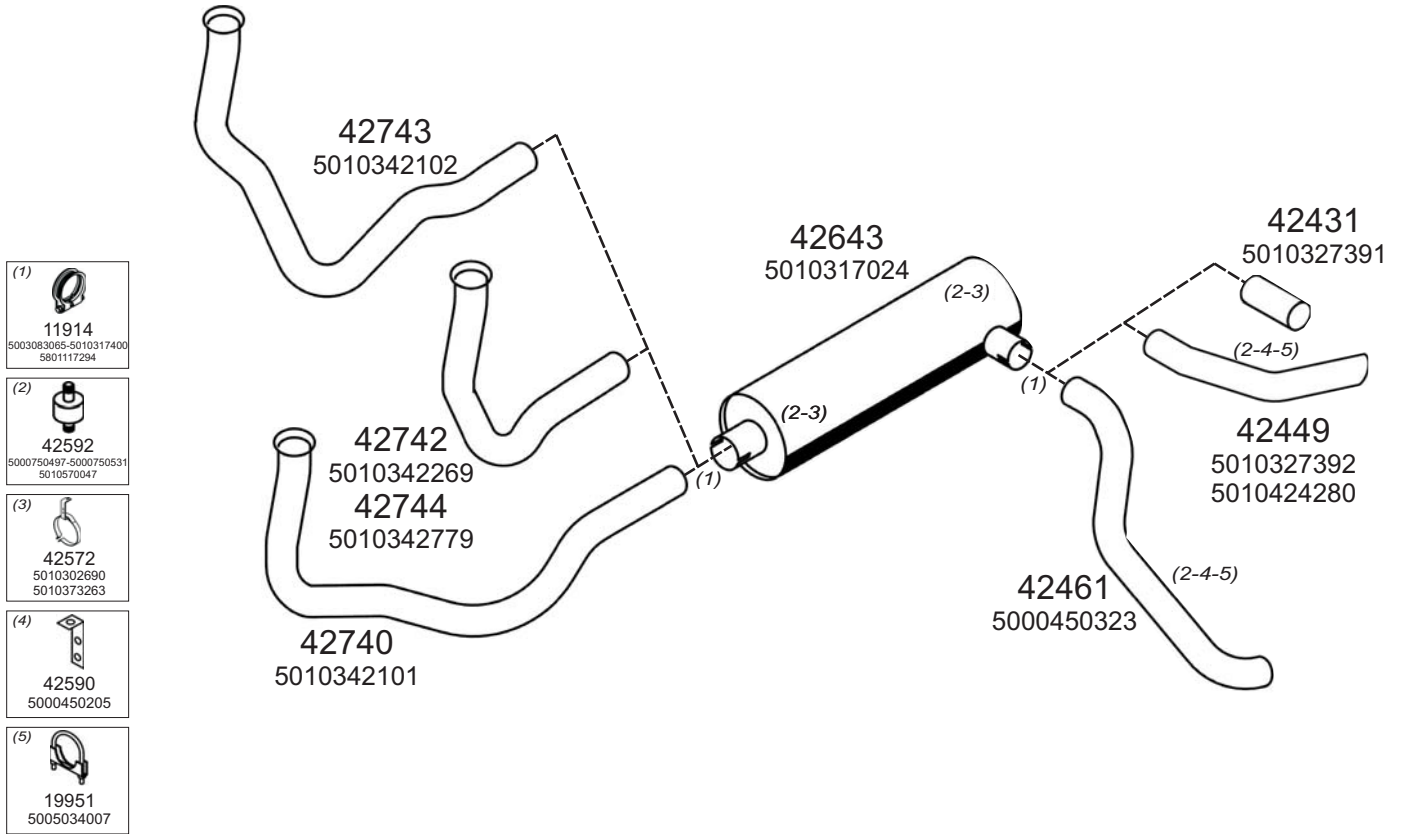

Type / Model RENAULT MIDLINER HORIZONTAL LHD M150, M180, M210, M250