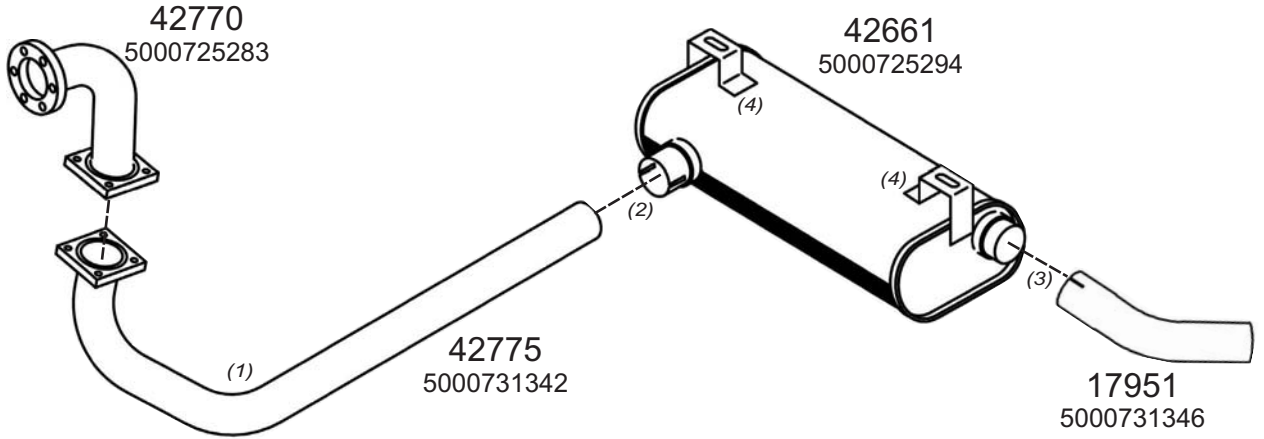

(1)
19901
5430032047
5430032048

(2)
11950
0035665142
5000544353

(3)
11914
5003083085-5010317400
5801117294

(4)
42592
5000750497-5000750531
5010570047

Type / Model **RENAULT MANAGER HORIZONTAL LHD G170**