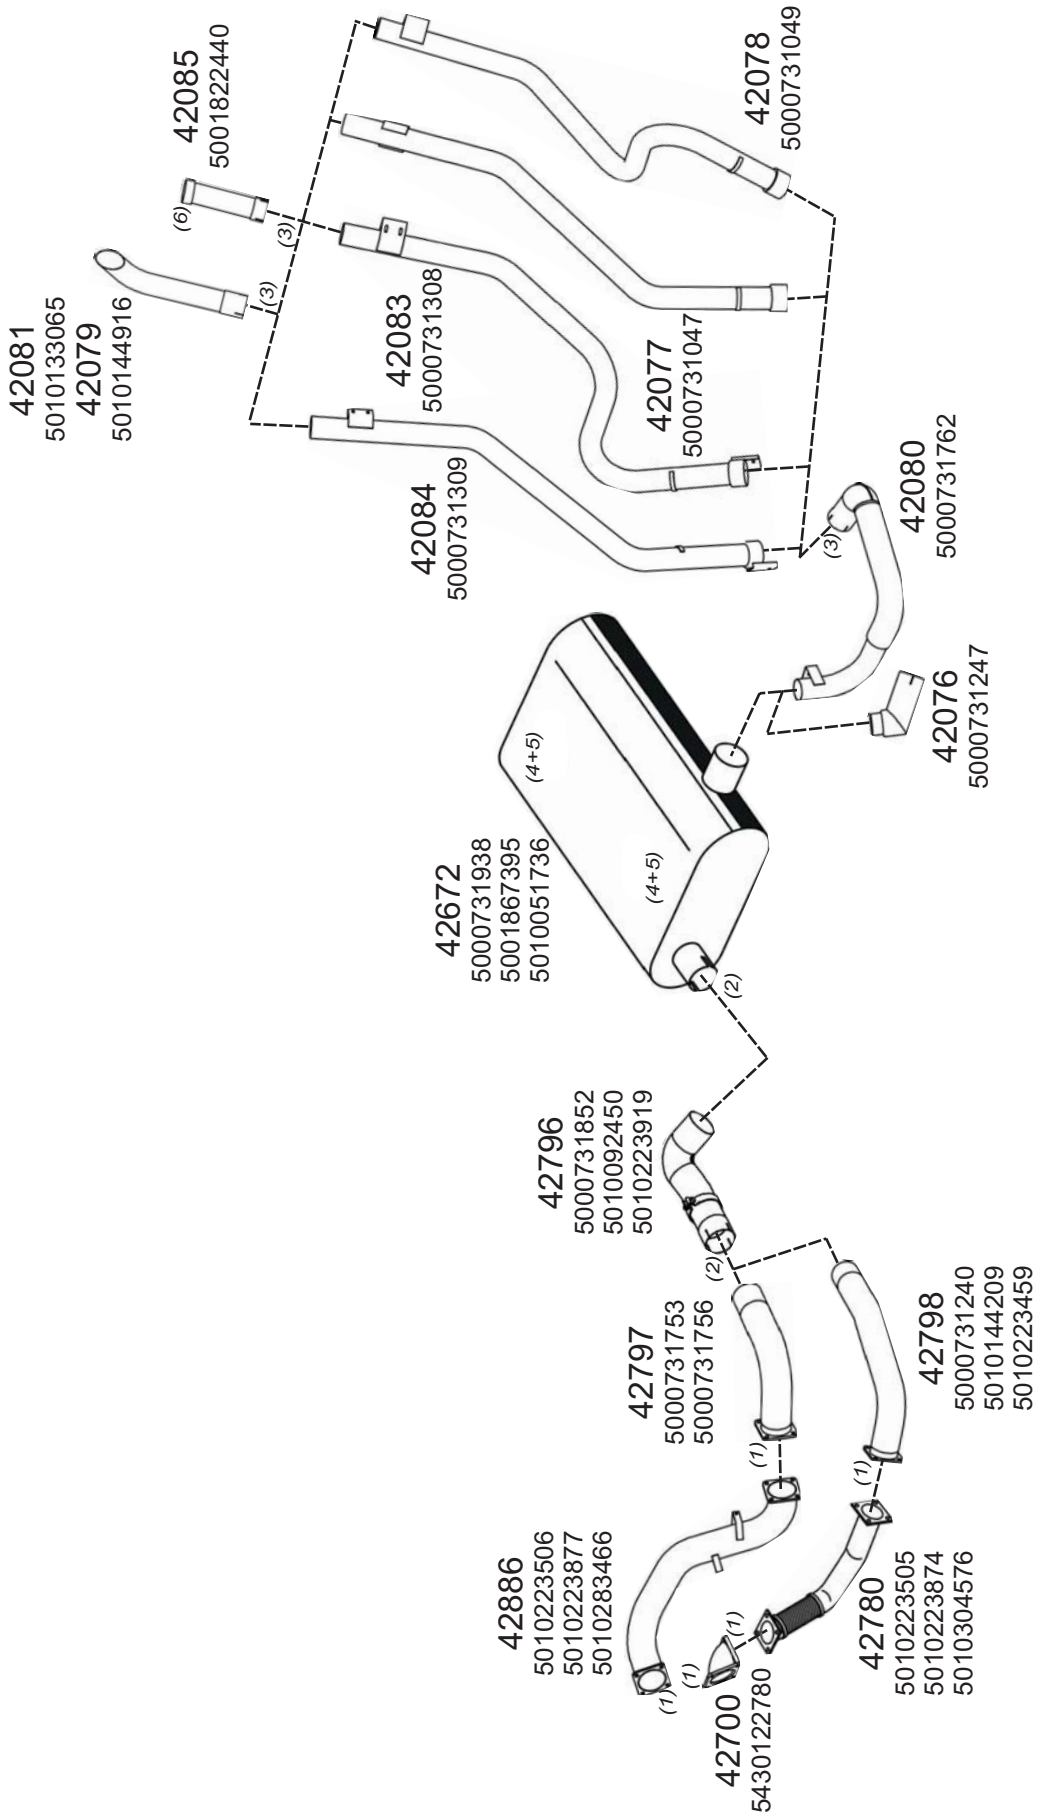

Type / Model RENAULT MANAGER HORIZONTAL LHD G270, G280, G300, G330, G340TI

Truck makers part numbers are quoted for reference only.

0511006

Truck makers part numbers are quoted for reference only.

0511007