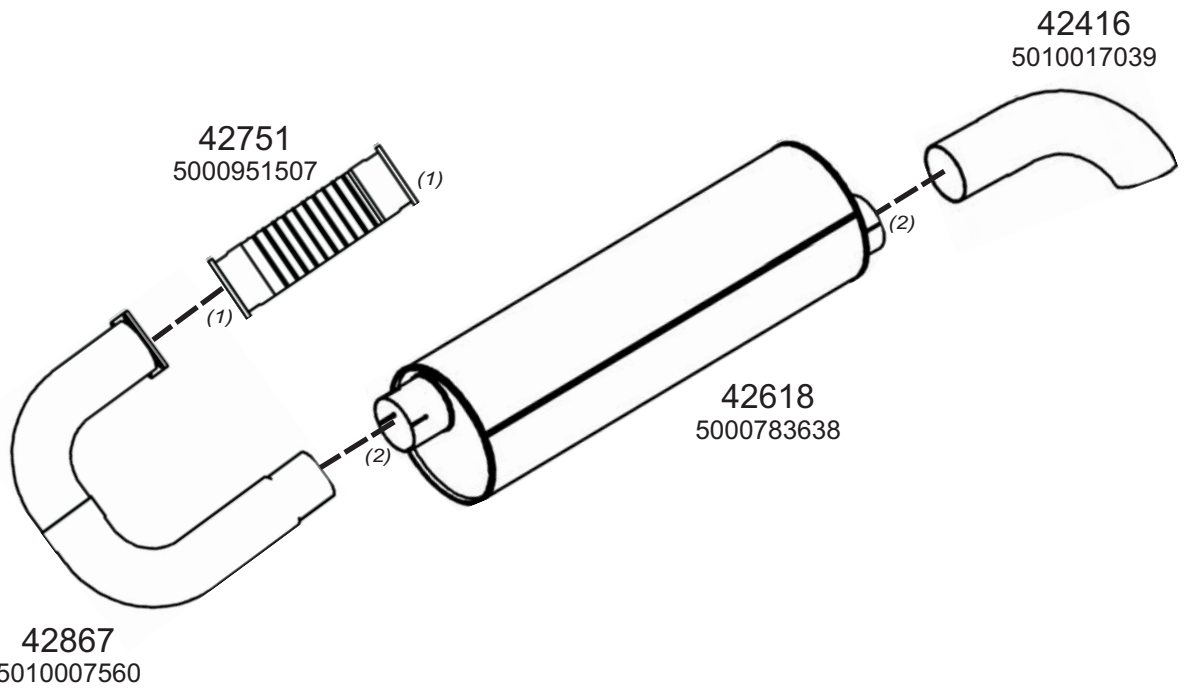

Type / Model RENAULT ER100 HORIZONTAL LHD 05/93