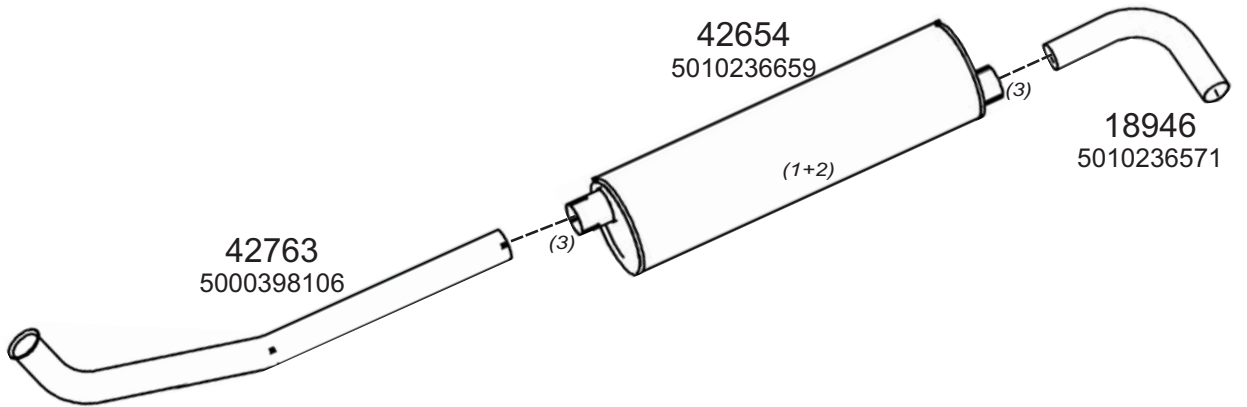

0516003

Type / Model RENAULT MESSENGER HORIZONTAL LHD B90, B110, B120

Type / Model RENAULT MESSENGER HORIZONTAL LHD EURO1,2 B110

Truck makers part numbers are quoted for reference only.

0516004

Type / Model RENAULT MESSENGER HORIZONTAL LHD B110, B120