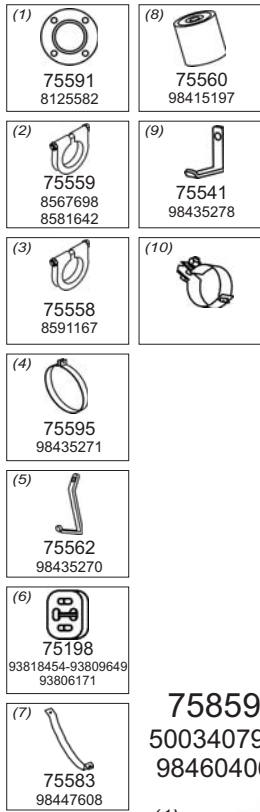

Type / Model IVECO EURO CARGO LHD 60 E10, 60 E12, 60 E14, 65 E10, 65 E12, 65 E12H, 65 E14, 75 E12, 75 E14, 75 E15