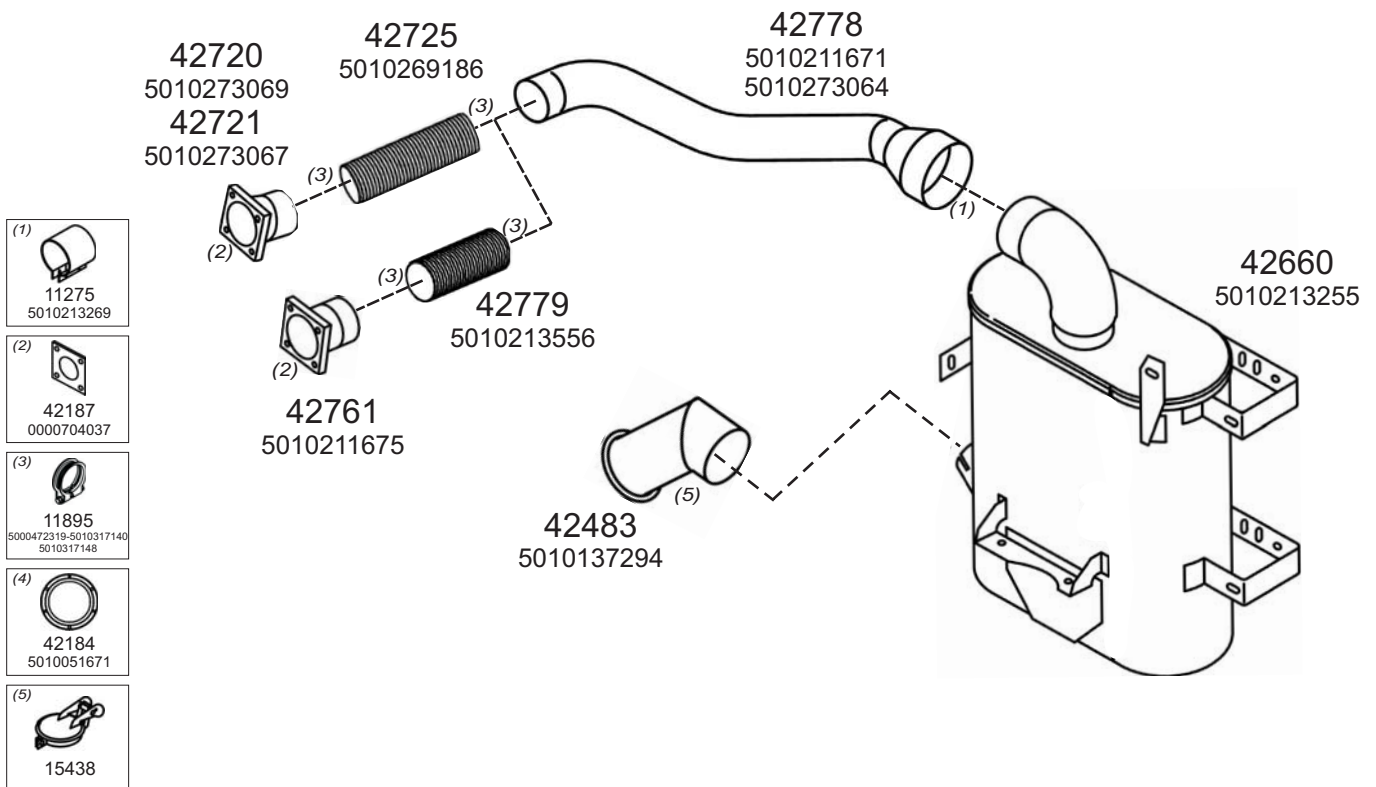

Type / Model RENAULT MAGNUM HORIZONTAL RHD EURO1 AE385TI, AE420TI

Truck makers part numbers are quoted for reference only.

0509006