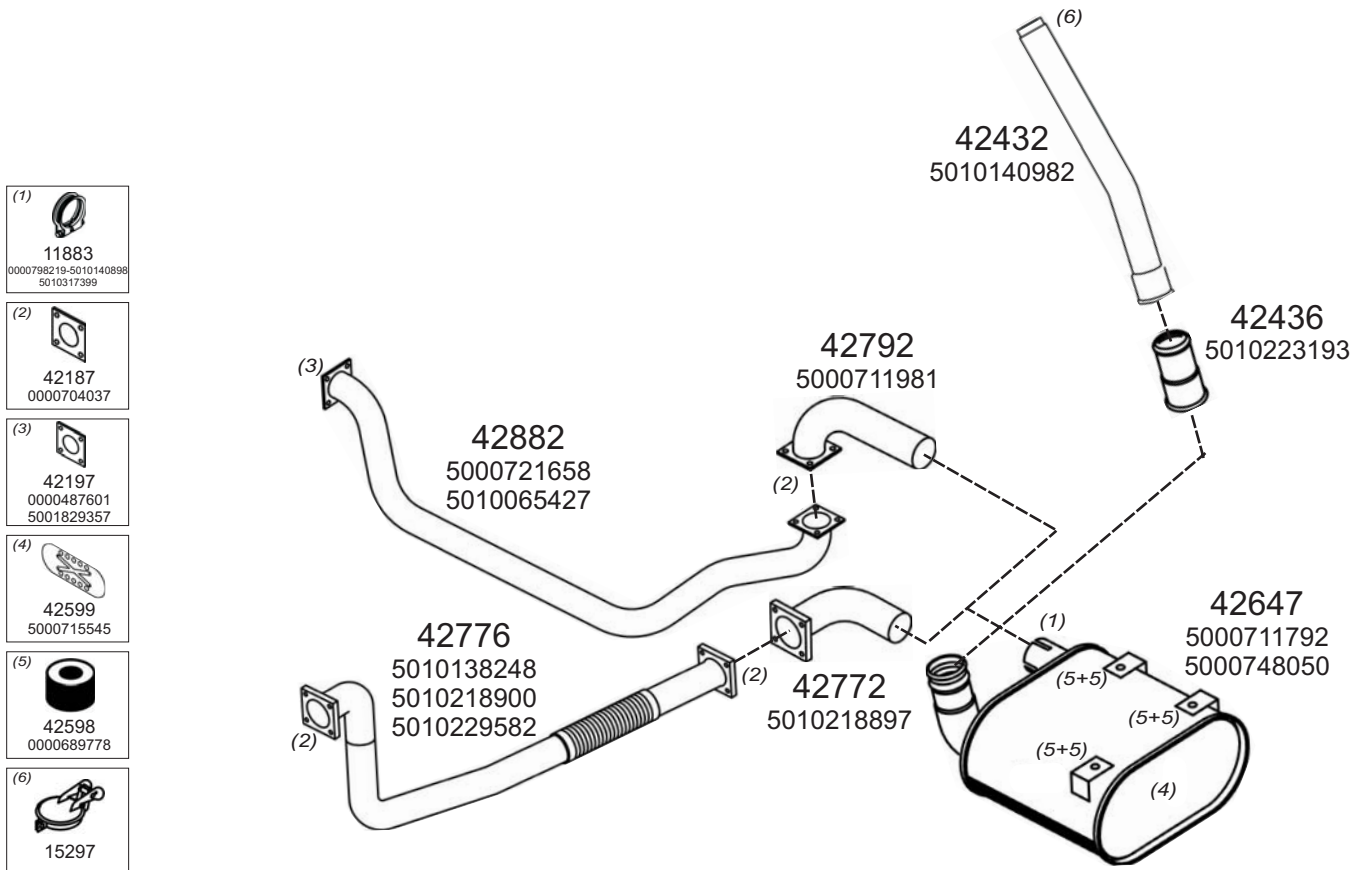

Type / Model RENAULT MAJOR VERTICAL LHD R310, R330, R340, R365 05/90 R340TI, R350, Ri357, R380

Truck makers part numbers are quoted for reference only.

0510001