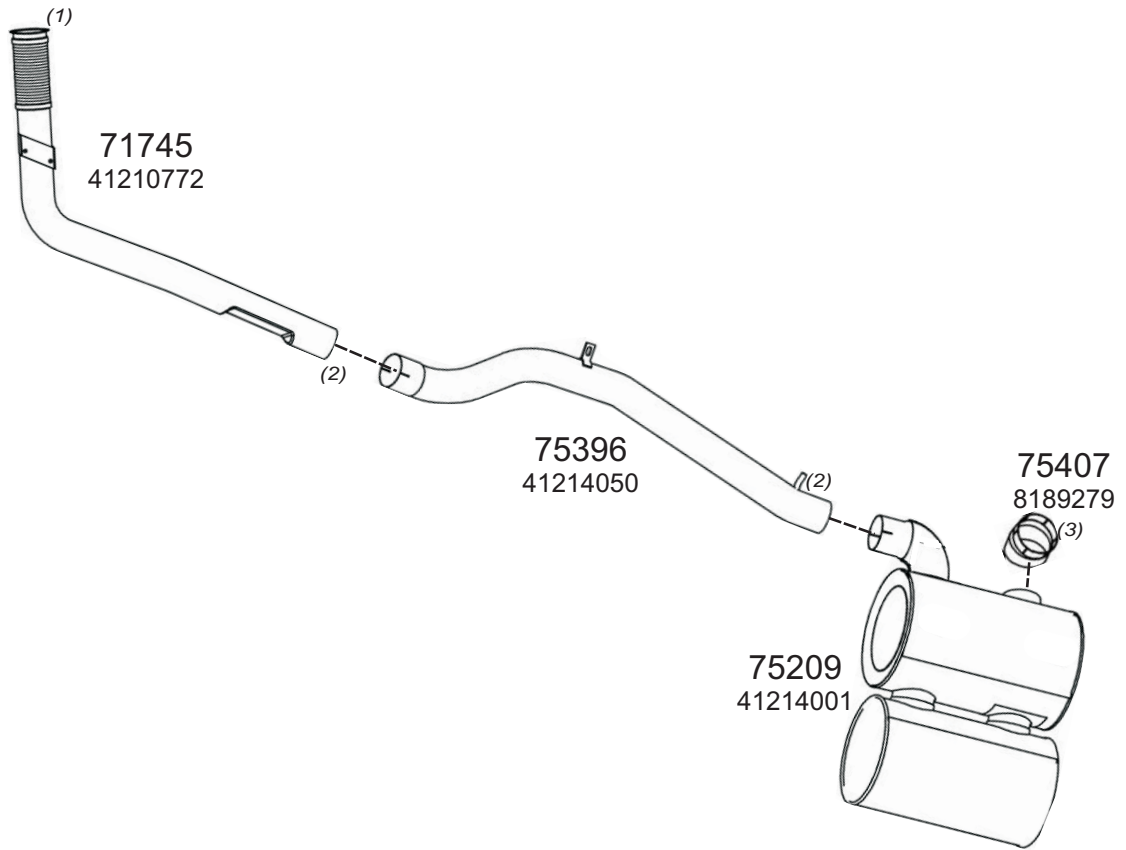

Type / Model IVECO EUROTRAKKER CURSOR LHD HORIZONTAL Wb3500, 720E38, Wb3800, 400E38, 400E44, Wb4800, 720E44, Wb3500, 260E38, 380E38, 380E44, Wb3800, 190E38, 190E44, 380E38, 380E44, Wb3820, 260E38, 260E44, 380E44, Wb4200, 190E38, 190E44, Wb4500, 190E38, 190E44, Wb4800