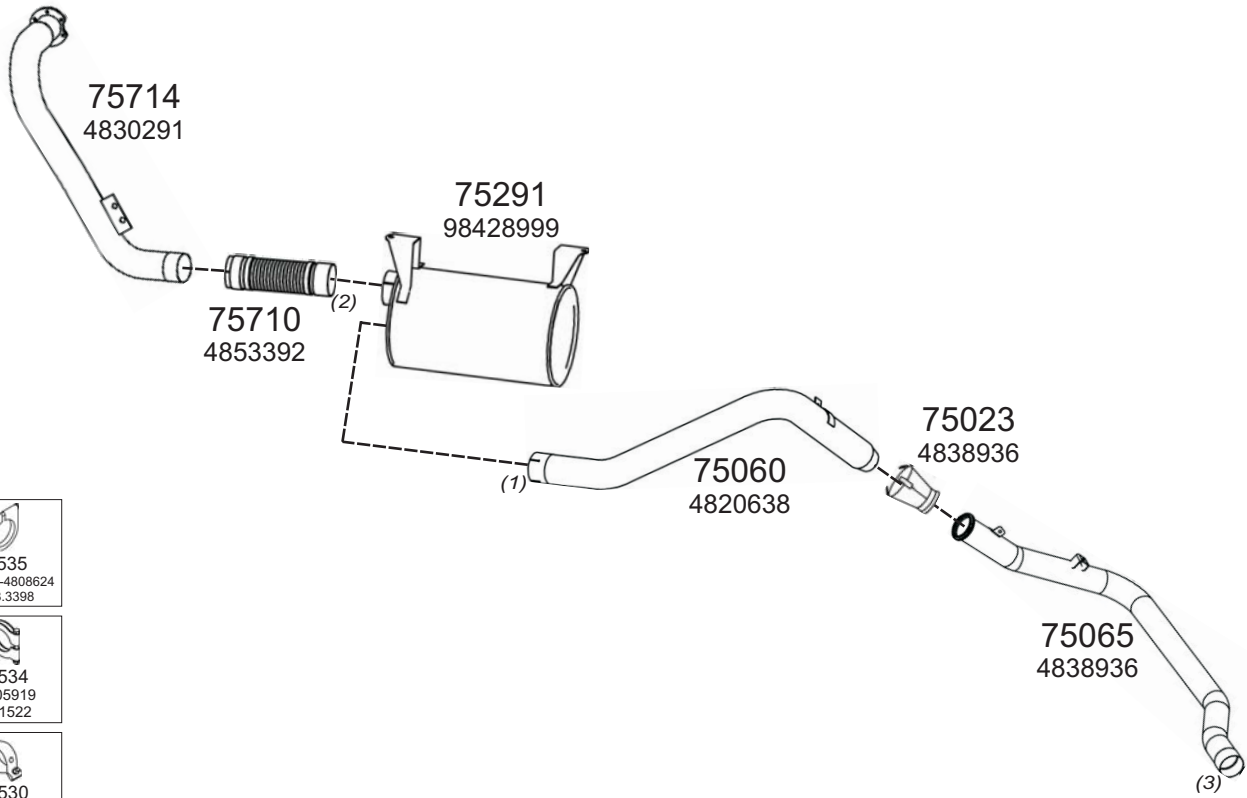

Type / Model IVECO TURBOCITY LHD HORIZONTAL TURBOCITY 480, WB5110

Type / Model

Truck makers part numbers are quoted for reference only.

0314001