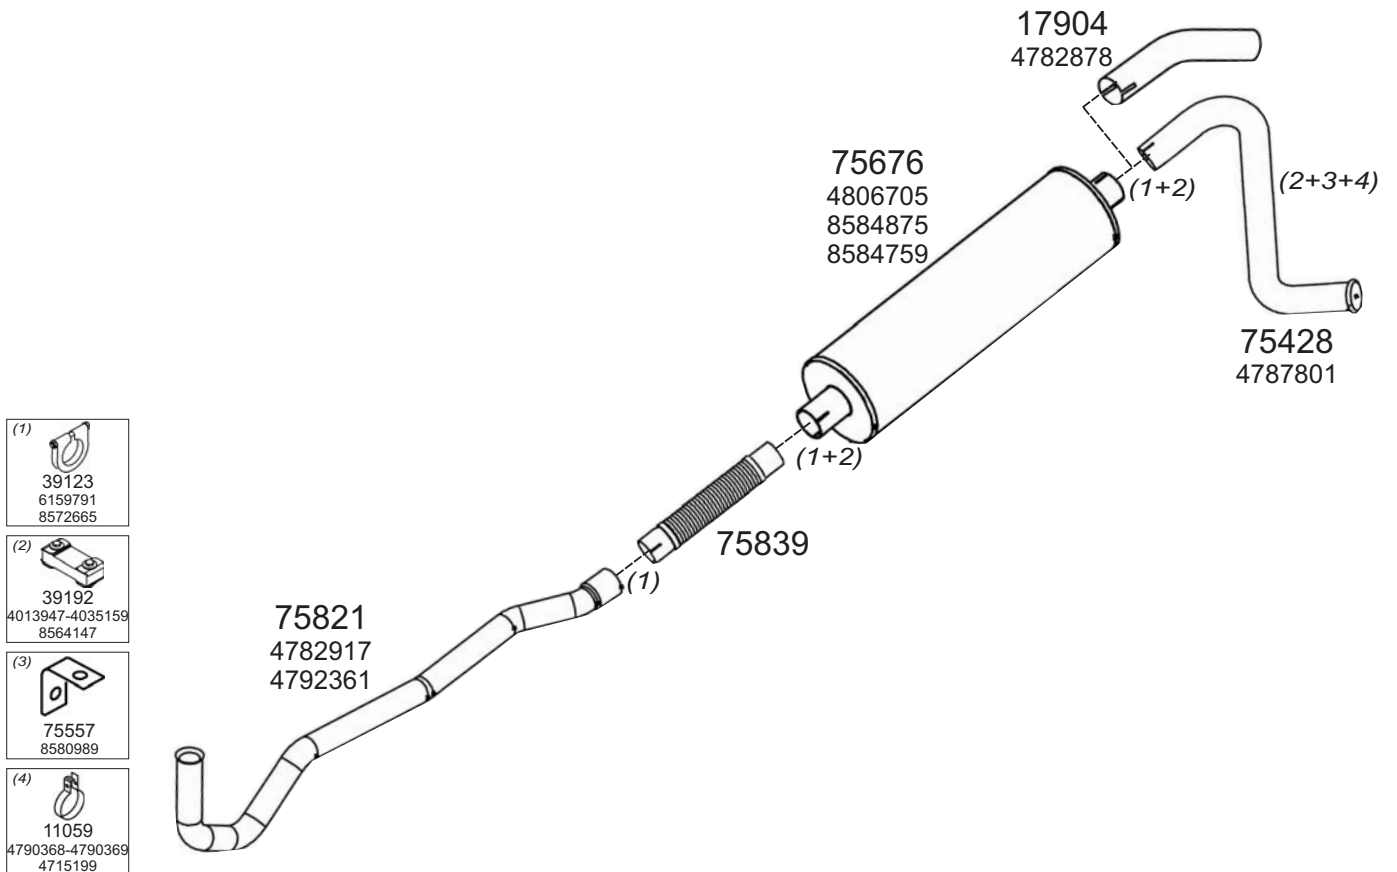

Type / Model IVECO FIAT LHD 09/1983 09/1985 ZETA 95.14, 109.14 SERIE II

Truck makers part numbers are quoted for reference only.

0301009

Type / Model IVECO FIAT LHD 10/1985 ZETA 95.14, 109.14 SERIE IV

Type / Model IVECO FIAT LHD 10/1985 ZETA 115.17, 135.17, 145.17