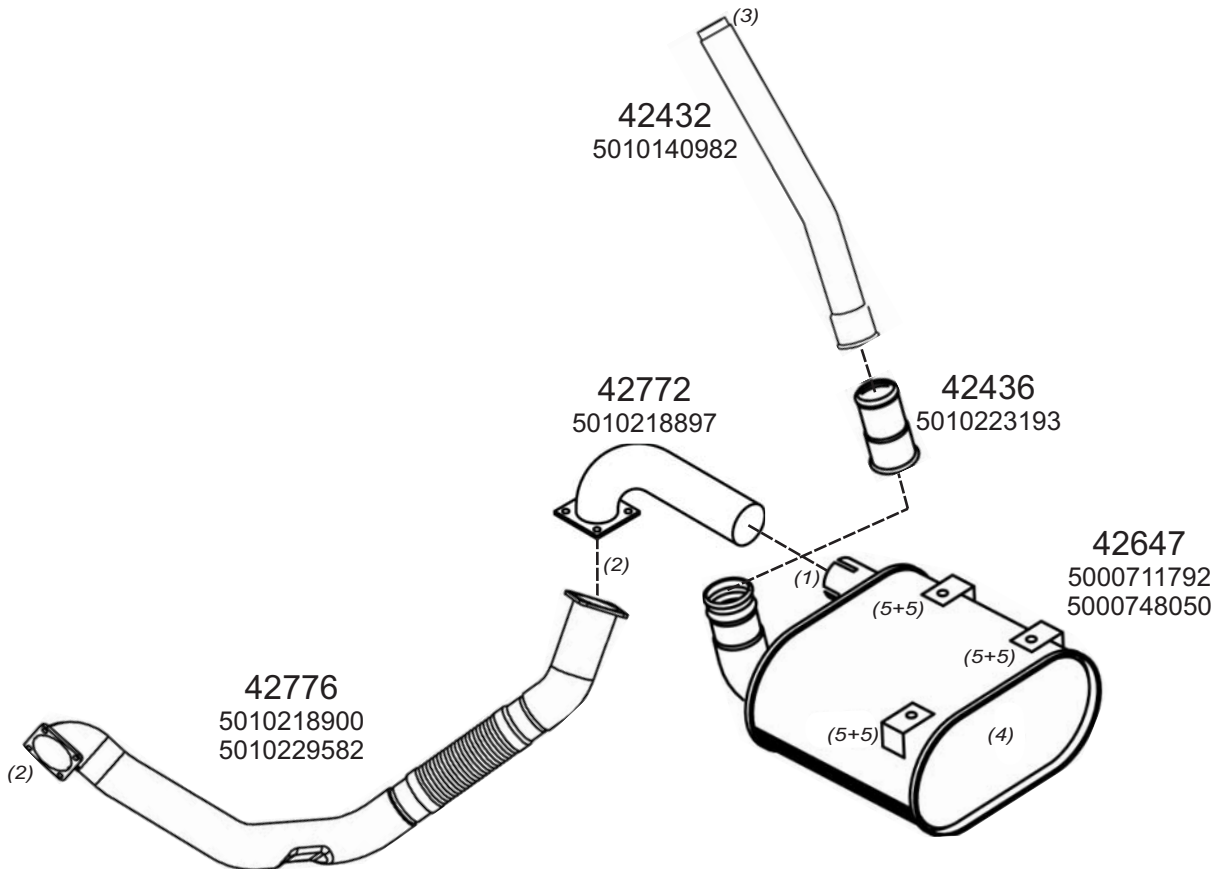

Type / Model RENAULT MAJOR HORIZONTAL RHD 06/90 R330, R340TI, R350, R380