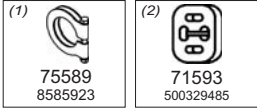

Type / Model IVECO DAILY CITY TRUCK LHD 29L10, 29L12, 35S9, 35S10, 35S11, 35S12, 35S13, 35S15, 35C9, 35C10, 35C11, 35C12, 35C13, 35C15, 50C11, 50C13, 50C15, 65C13, 65C15

Truck makers part numbers are quoted for reference only.

0302006