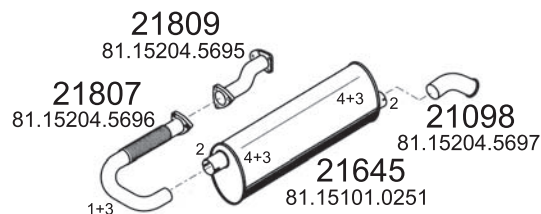

Type / Model (NM 152 MIDI BUS) A05

- 1 21560
  51.15901.0012
- 2 11059
  81.97420.0062
- 3 21537
  81.15502.5092
- 4 21536
  81.15502.5093
- 5 11079
  81.97420.0076