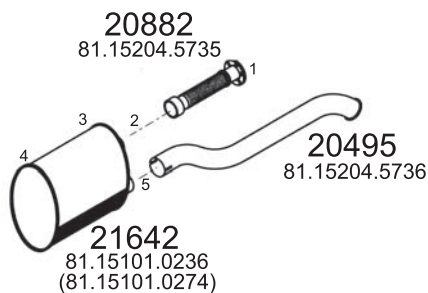

Type / Model (NL 202, NL 222, NL 272, NL 312) A10 ; (ND 202) A11

Truck makers part numbers are quoted for reference only.