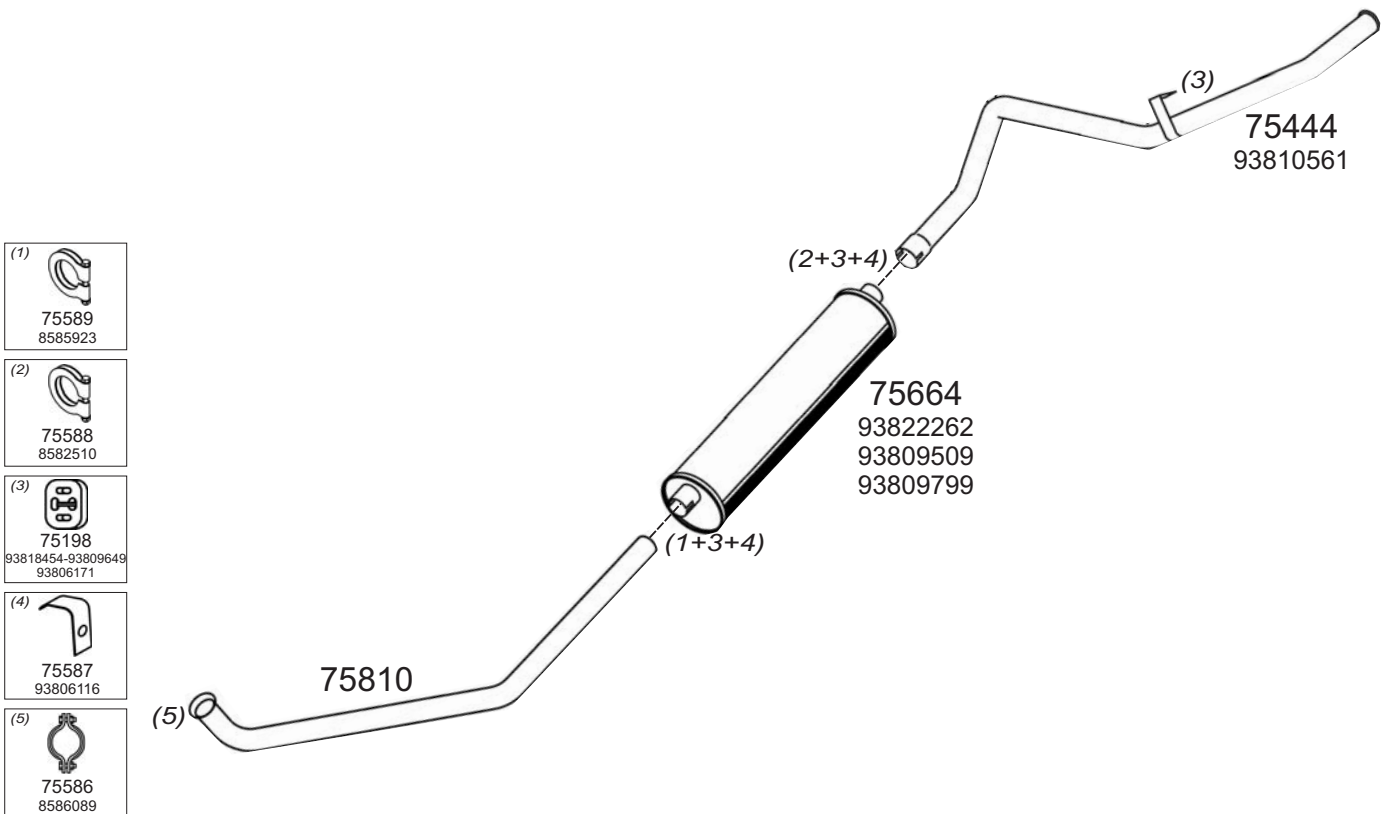

Type / Model IVECO DAILY LHD 1990 TURBO RESTYLING 35.10, 40.10, 45.10, 49.10

Type / Model IVECO DAILY LHD 1990 TURBO RESTYLING 35.10, 49.10