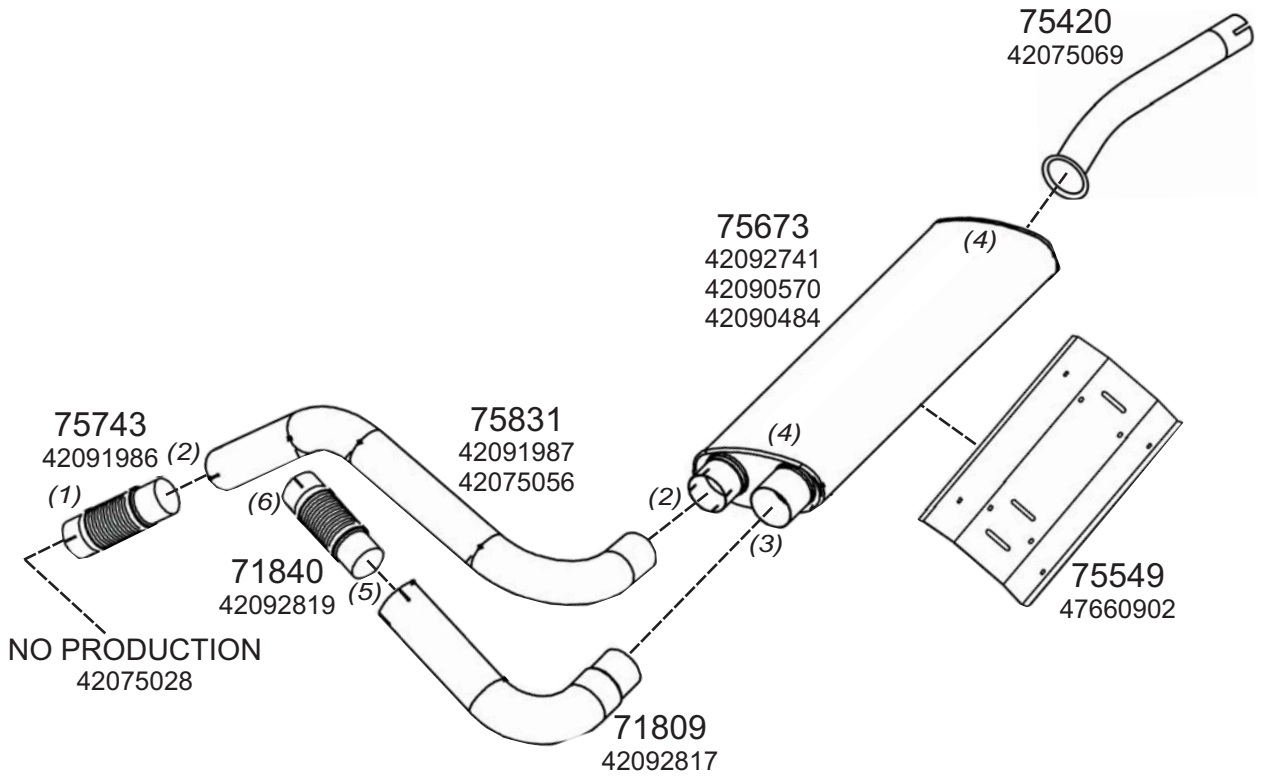

Type / Model IVECO TURBOSTAR LHD 80DB 190-48, 240-48, 260-48

Truck makers part numbers are quoted for reference only.

0304002

- (1) 
11099
- (2) 
75506
42075778-42090023
42081440
- (3) 
75543
42075779
42090154
- (4) 
75548
42090027
- (5) 
75502
2491711
- (6) 
11082
41800522-41801045
42073330