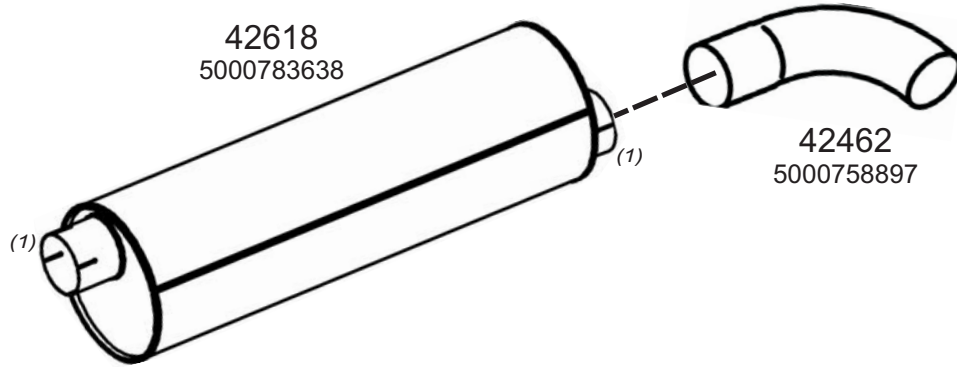

Type / Model RENAULT ER100 HORIZONTAL LHD 05/93

Type / Model RENAULT ER100 HORIZONTAL LHD 06/93

Truck makers part numbers are quoted for referance only.

0504001