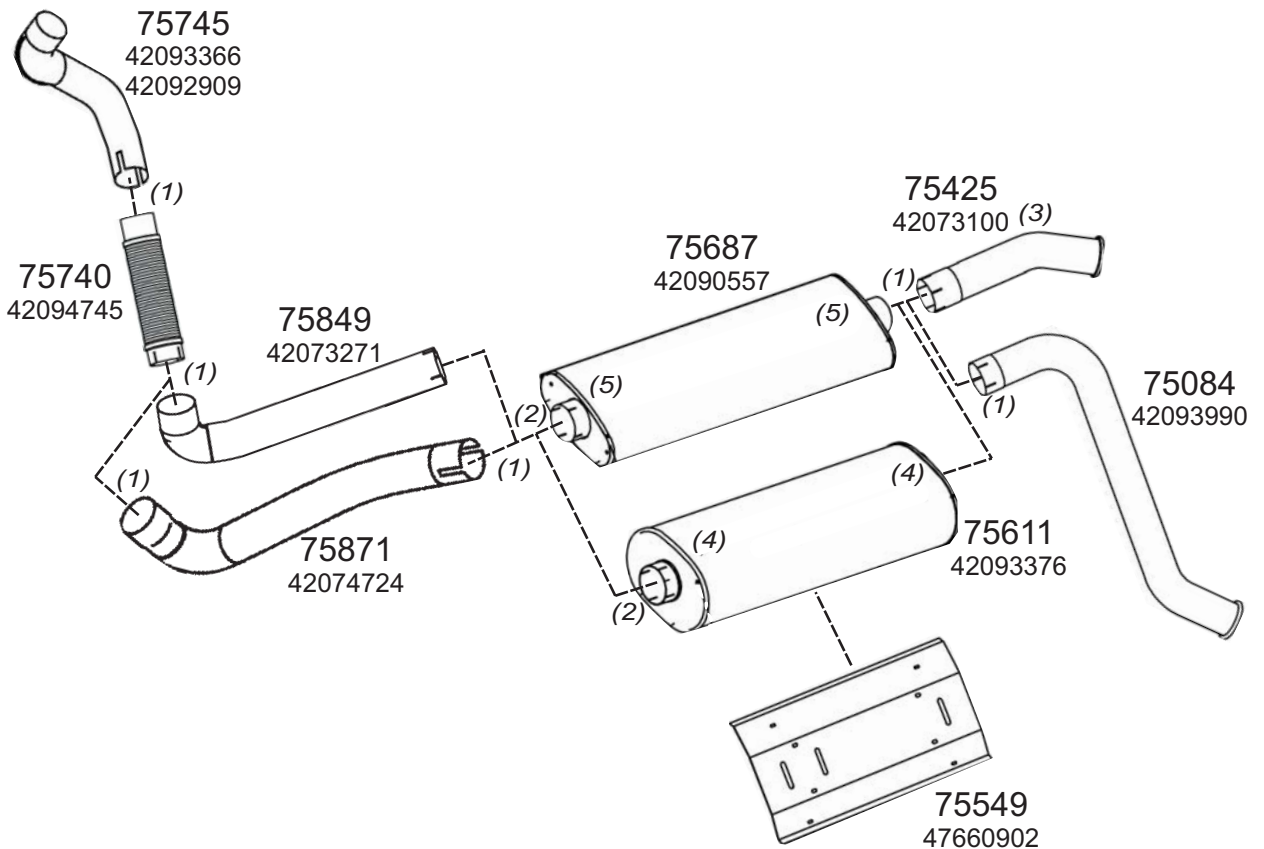

Type / Model IVECO TURBTECH LHD 10/1986 190-24, 190-26, 190-32, 240-26

- (1)
  75543
  42075779
  42090154
- (2)
  75544
  42075780
  42094001
- (3)
  11082
  41800522-41801045
  42073330
- (4)
  75522
  41015925
  42092142
- (5)
  75548
  42090027