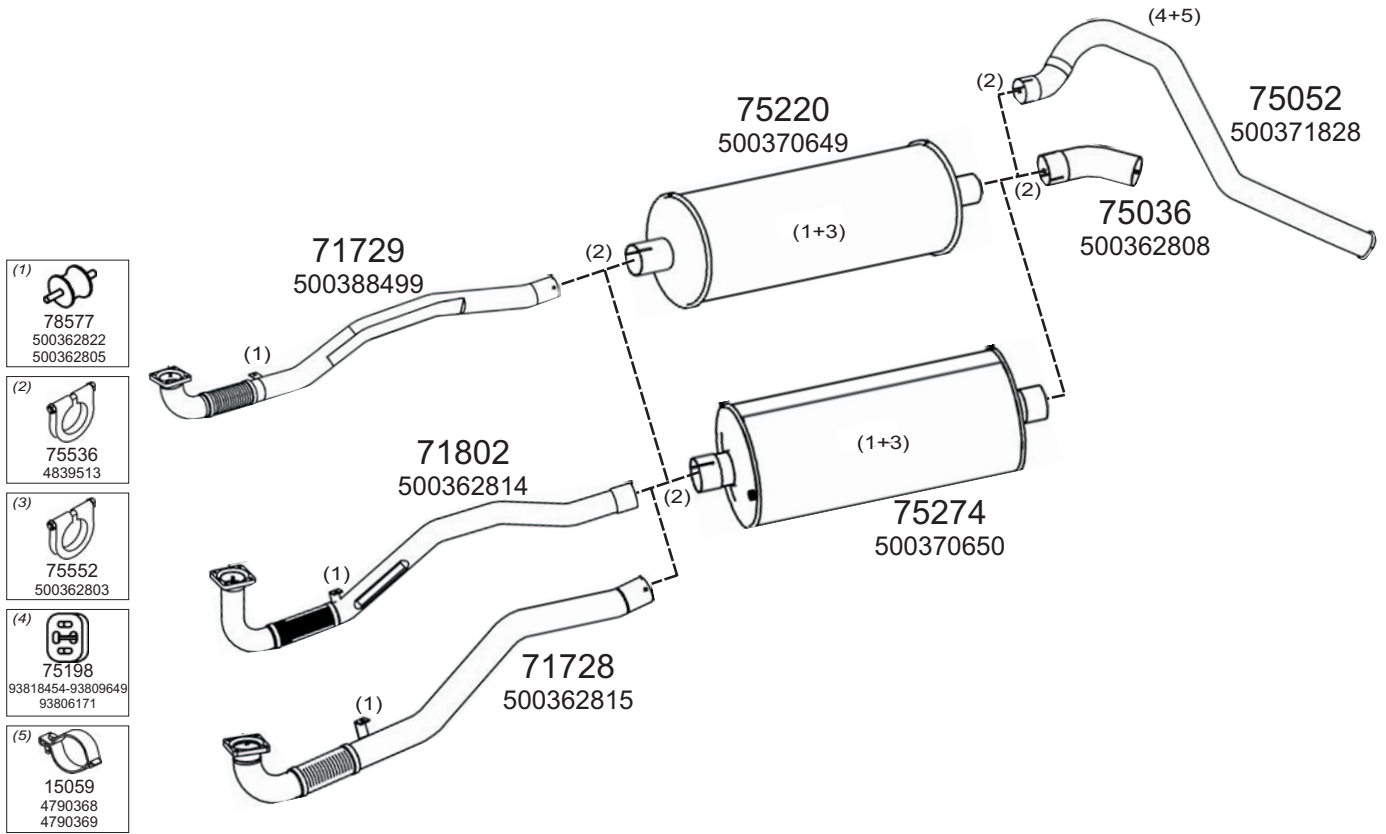

Type / Model IVECO EURO CARGO LHD 320 E27

Truck makers part numbers are quoted for reference only.

0305007