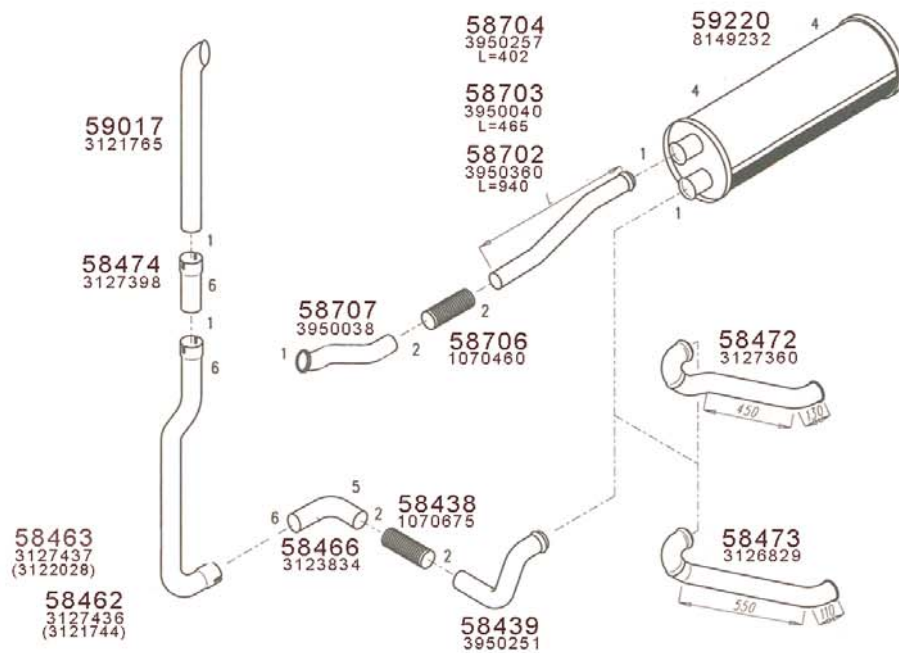

58762
3121736

58763
3126828

58764
3127375

58760
3121760

58765
3127345

Type / Model FL C

Type / Model FL 608 - 611

Truck makers part numbers are quoted for reference only.