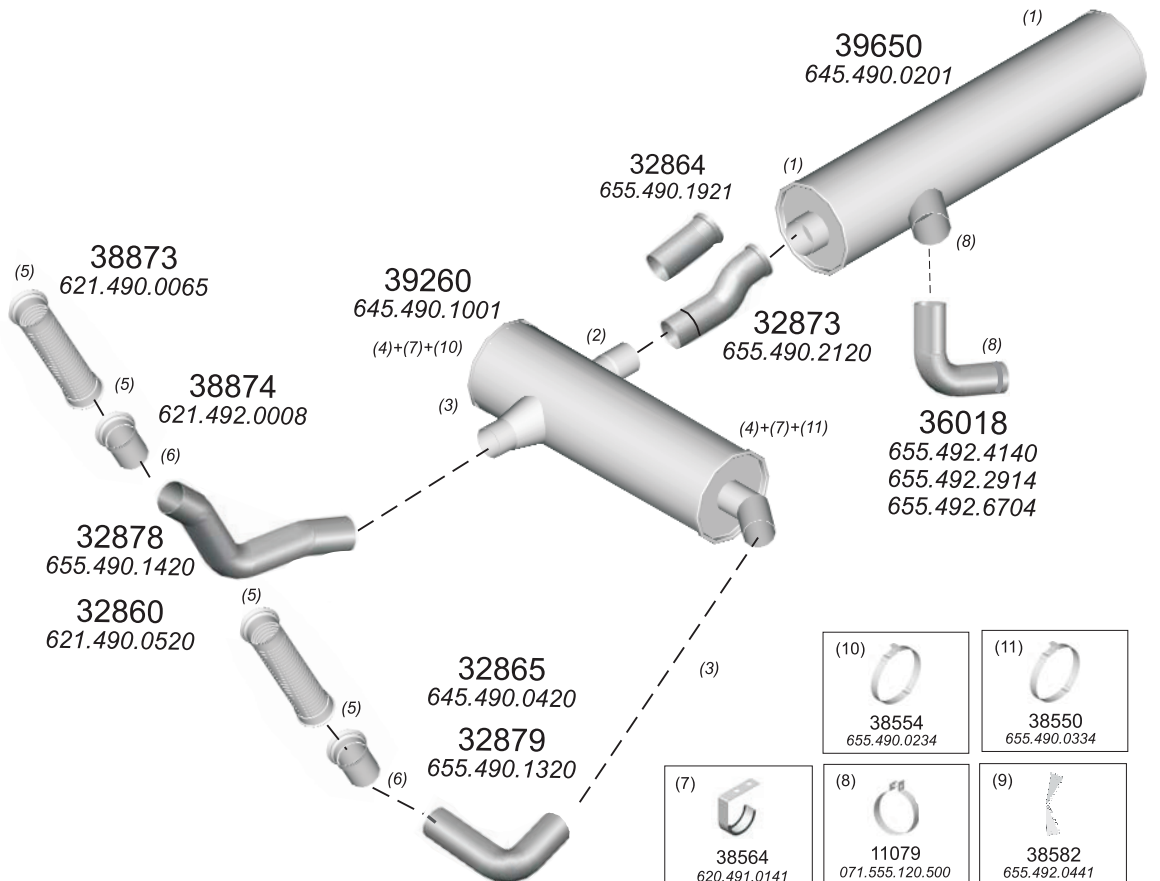

Type / Model

Mercedes 2635,3535,2635L,4435 AIR SUSPANSION/2635S,2635LS,3535S AIR SUSPANSION/2638K,2635K/2635K2635S2635S AIR SUSPANSION/26482650 3050,3548,5248.

Truck makers part numbers are quoted for reference only.