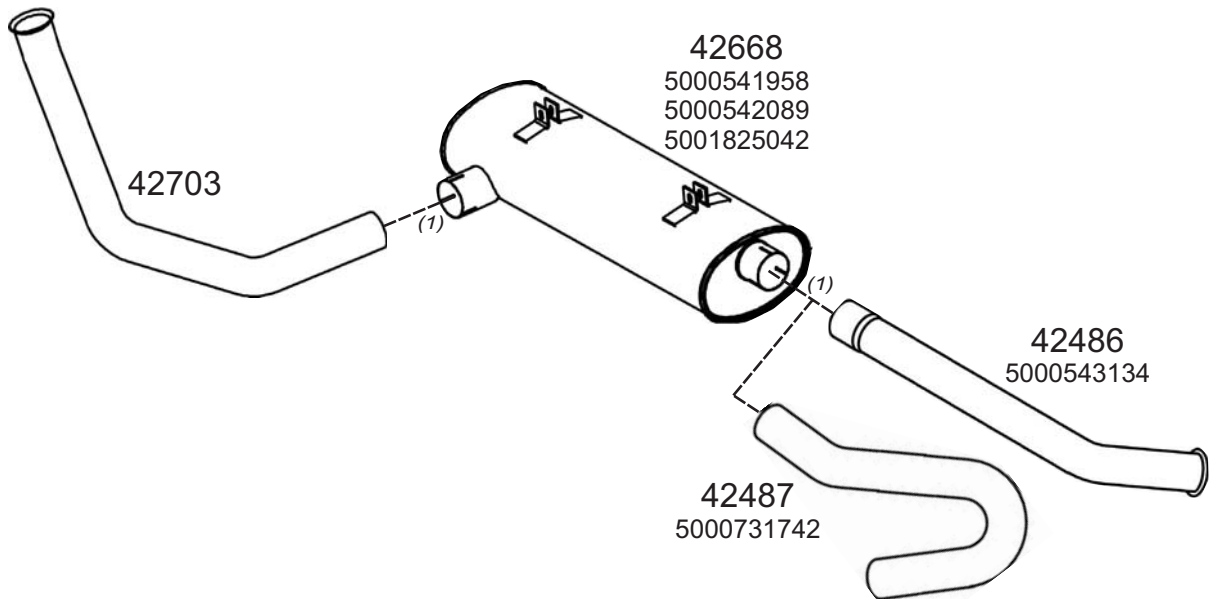

Type / Model RENAULT MIDLINER HORIZONTAL LHD/RHD 150B11, 150B13, 150B13R, 150TB19, 150TB20, 150TB21, JP13B, JP13C, JR19A, JR21A, JR21B, JR21C, S150, S170, S220, TB19

Truck makers part numbers are quoted for reference only.

0517011