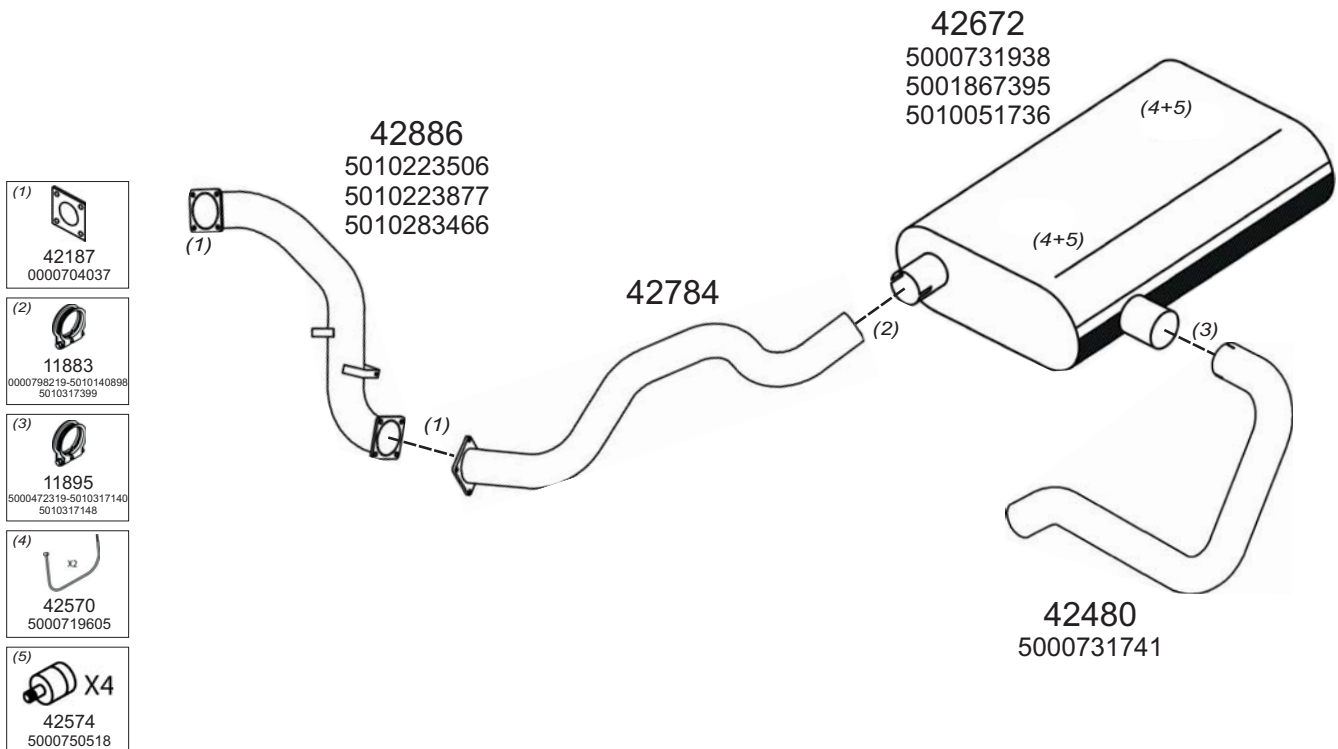

Type / Model RENAULT MANAGER HORIZONTAL RHD G300, G330

Truck makers part numbers are quoted for reference only.

0511013