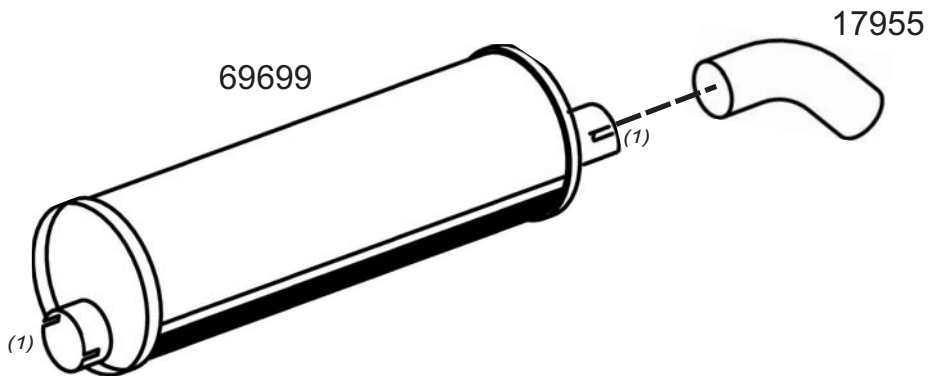

Type / Model RENAULT PR SERIES HORIZONTAL RHD PR100-2 HP 196 TURBO 11.4 MTR 51-53 SEATER

Truck makers part numbers are quoted for reference only.

0520002