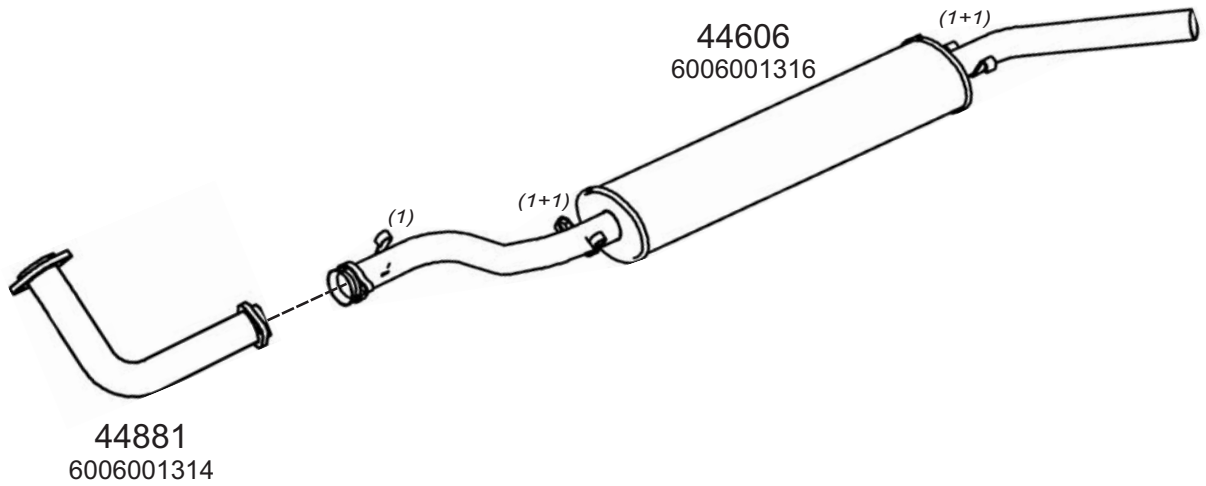

Type / Model RENAULT MASTER L HORIZONTAL LHD/RHD 2.5 LTR. DIESEL 81 97 2499 CC. 96HP, 71KW S9U