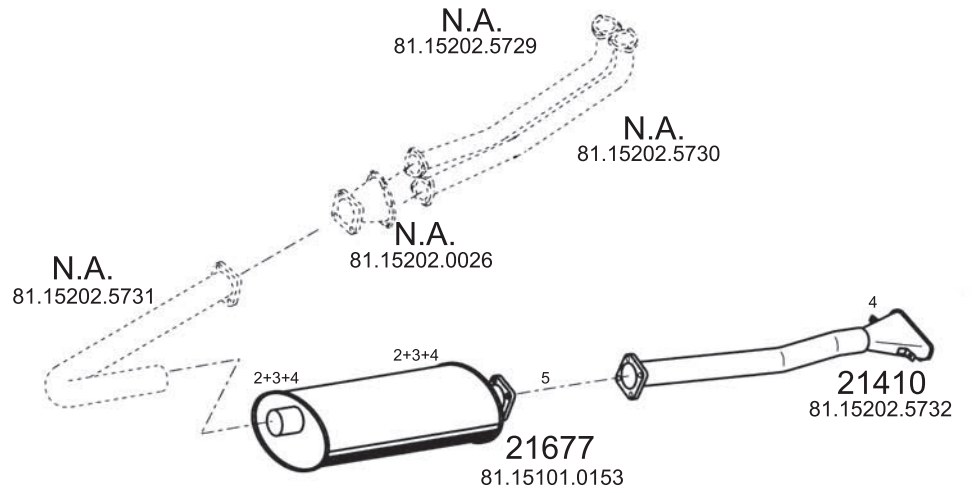

- 1 21587
  81.15901.0009
- 2 21598
  81.15501.5143
- 3 21576
  81.15501.5309
- 4 21190
  81.96210.0052
- 5 21199
  81.15.901.0006

Type / Model (16.240 HOCL, 16.280 HOCL, 16.290 HOCL) 470 ; (16.240 HOC, 16.280 HOC, 16.290 HOC) 471

Truck makers part numbers are quoted for reference only.