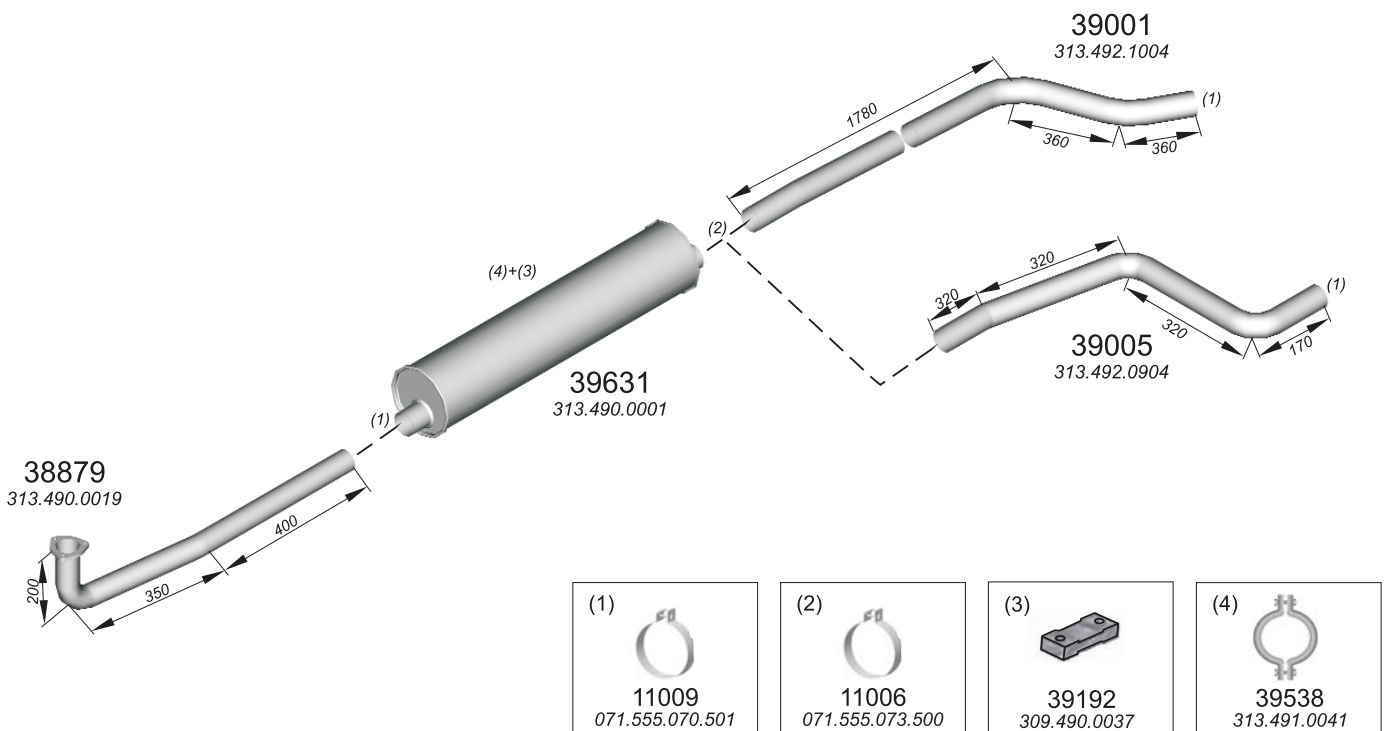

Type / Model Mercedes O 309 D

Type / Model Mercedes O 309 D

Truck makers part numbers are quoted for reference only.

Type / Model Mercedes O 309 D

Type / Model Mercedes O 309 D (OM 352) 613 D

Truck makers part numbers are quoted for reference only.