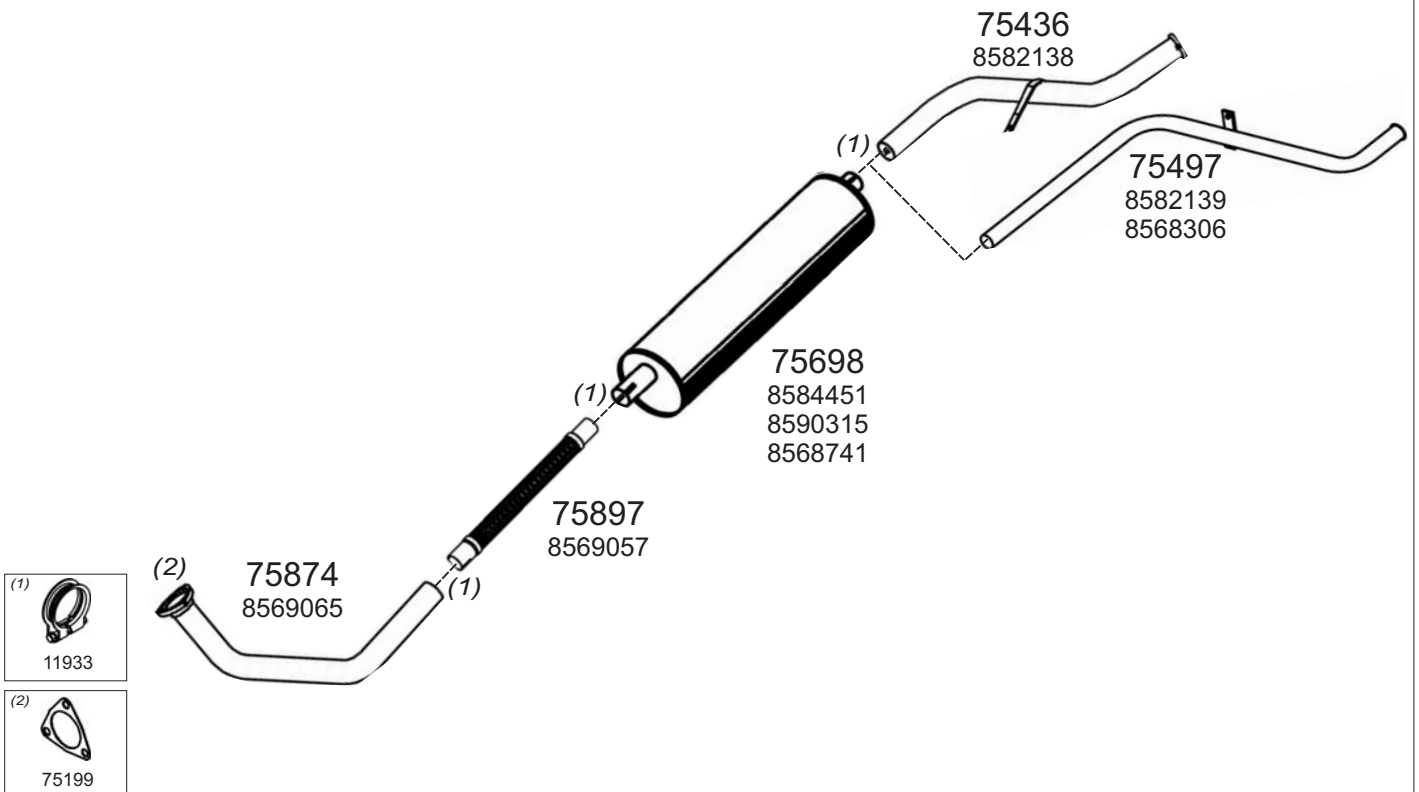

Type / Model IVECO FIAT LHD SERIE II 50.8

Truck makers part numbers are quoted for reference only.

0301003

Type / Model IVECO FIAT LHD 110 SERIE II

Type / Model IVECO FIAT LHD SERIE II CABINA RIBALTABILE 110F14, 110NC