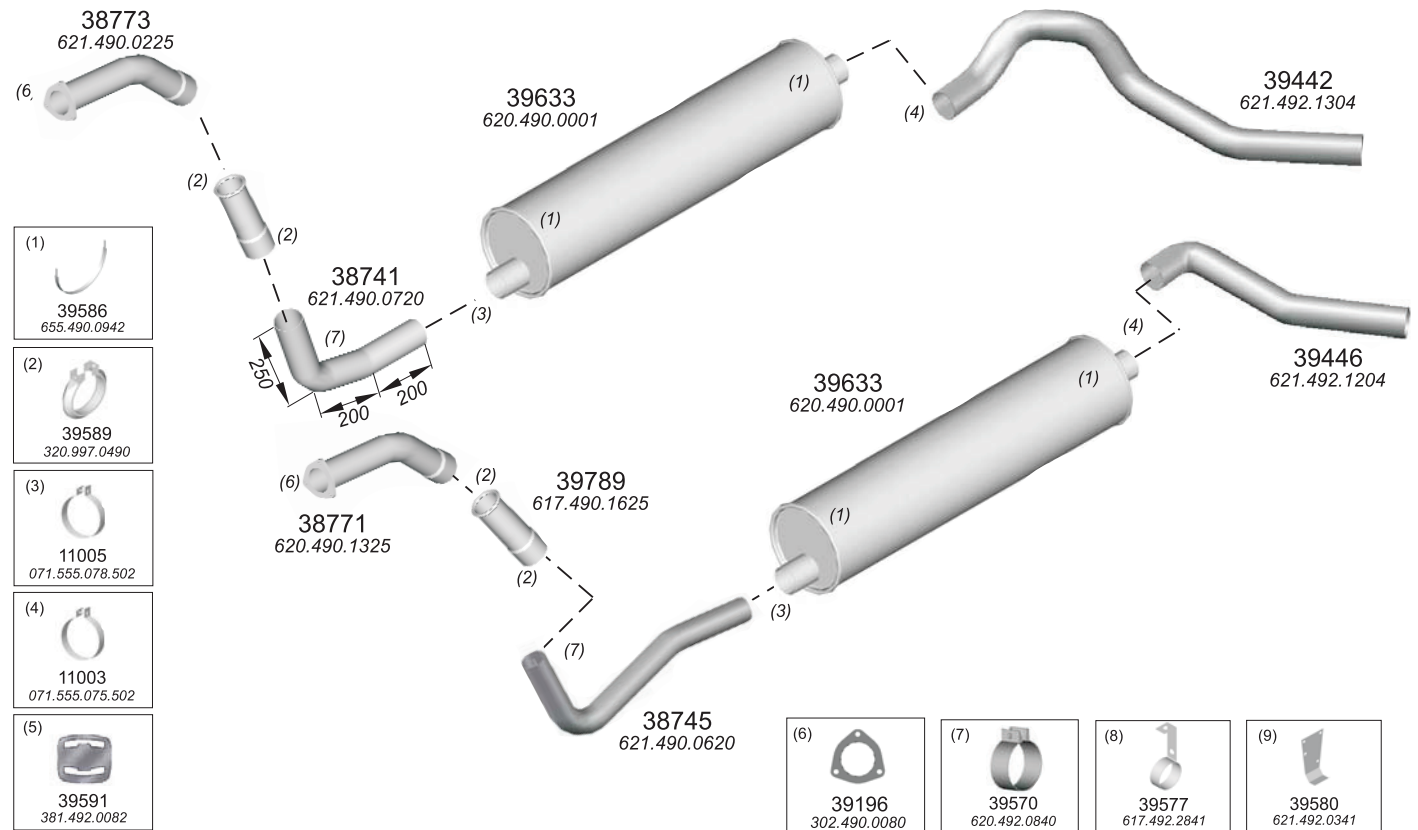

Type / Model Mercedes 2626,2645AF,3036,3336,3536,4436,5436,6036K/2636AS 4X4/2636AK 4X4.

Truck makers part numbers are quoted for reference only.