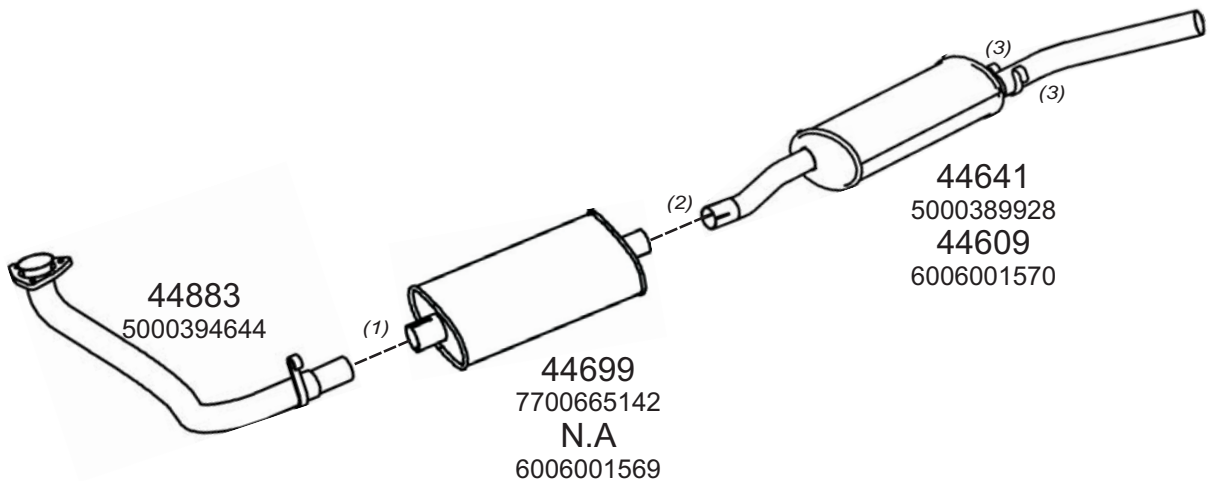

Type / Model RENAULT MASTER L HORIZONTAL LHD/RHD 2,1 LTR. DIESEL 1981 97 2098 CC. 60,76 HP. 44/48 KW. J8S R..3

Truck makers part numbers are quoted for referance only.

0513001