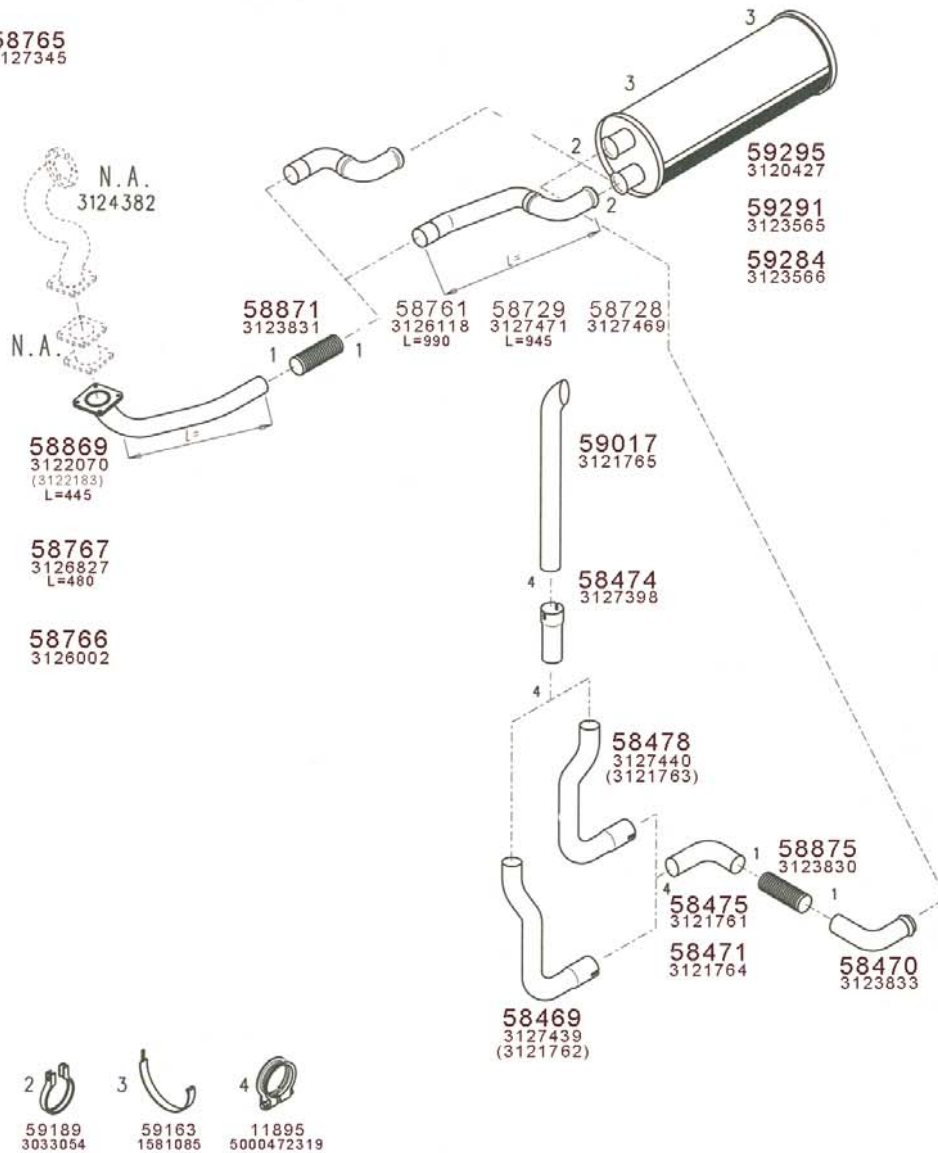

58762
3121736

58763
3126828

58764
3127375

58760
3121760

58765
3127345

Type / Model FL C

Type / Model FL 608 - 611

Truck makers part numbers are quoted for reference only.