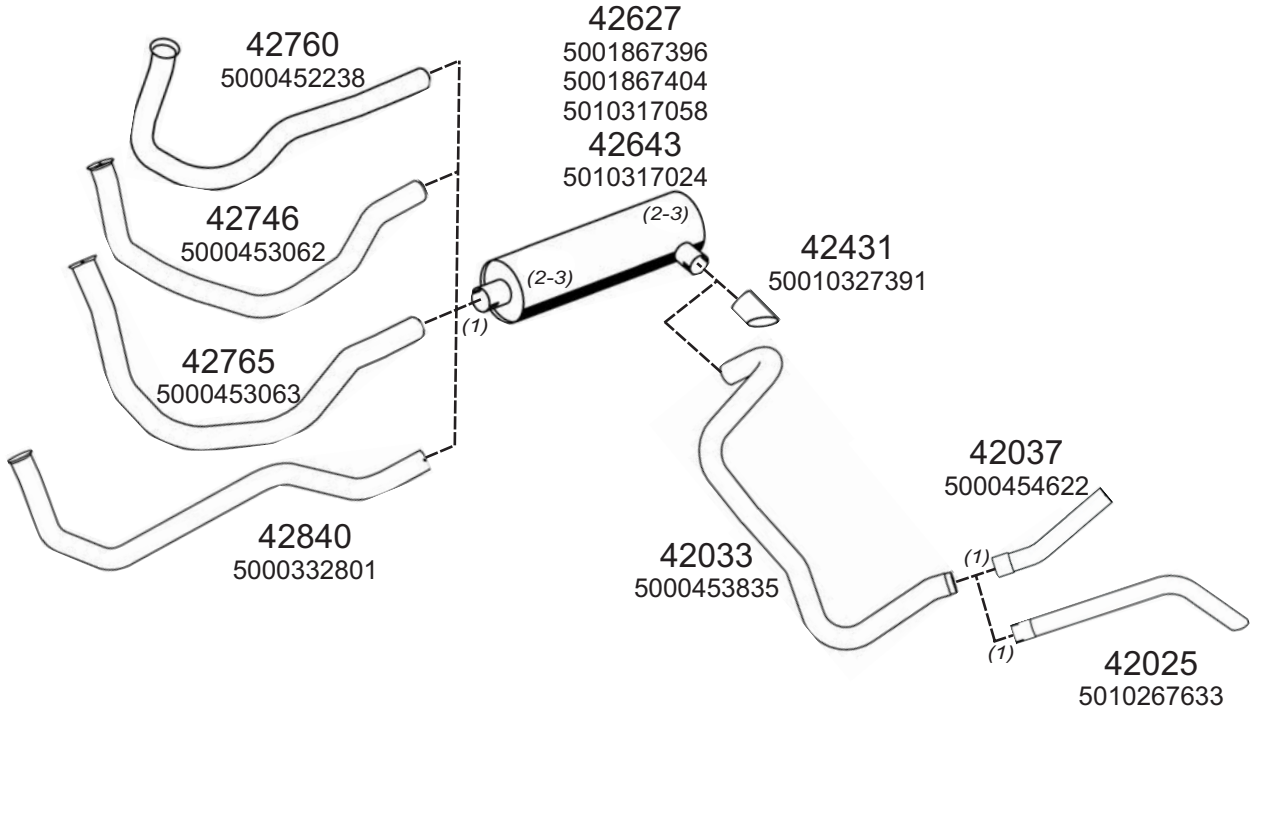

Type / Model RENAULT MIDLINER HORIZONTAL LHD ROAD SWEEPER M150, M180, M210, M230TI