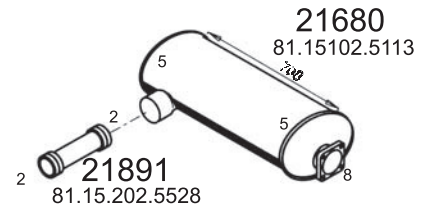

Type / Model (20.281FVLDS, 20.321FVLS, 22.281FVLS, 22.321FVLS) 514

Type / Model 20.280FNL 529

Truck makers part numbers are quoted for reference only.

- 1  21197
81.15.202.0046
- 2  21196
81.98.701.0021
- 3  21598
81.15501.5143
- 4  21199
81.15.901.0006
- 5  21599
81.15.501.5185
- 6  59516
1581367
(81.15901.0010)
- 7  21564
81.98701.0014
- 8  21198
81.15.901.0020