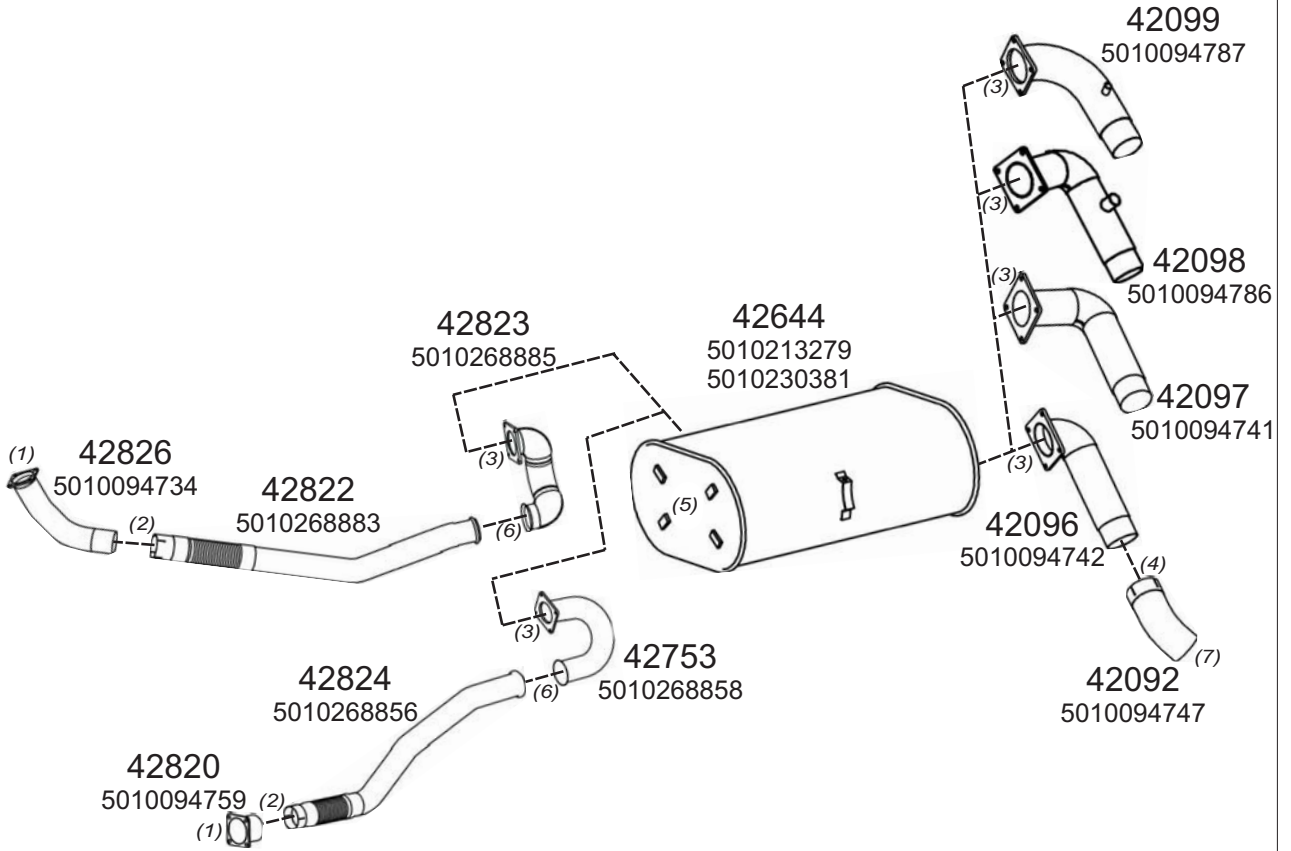

Type / Model RENAULT C-CLASS HORIZONTAL LHD CLM320, CLM385, CBH320, CBH385