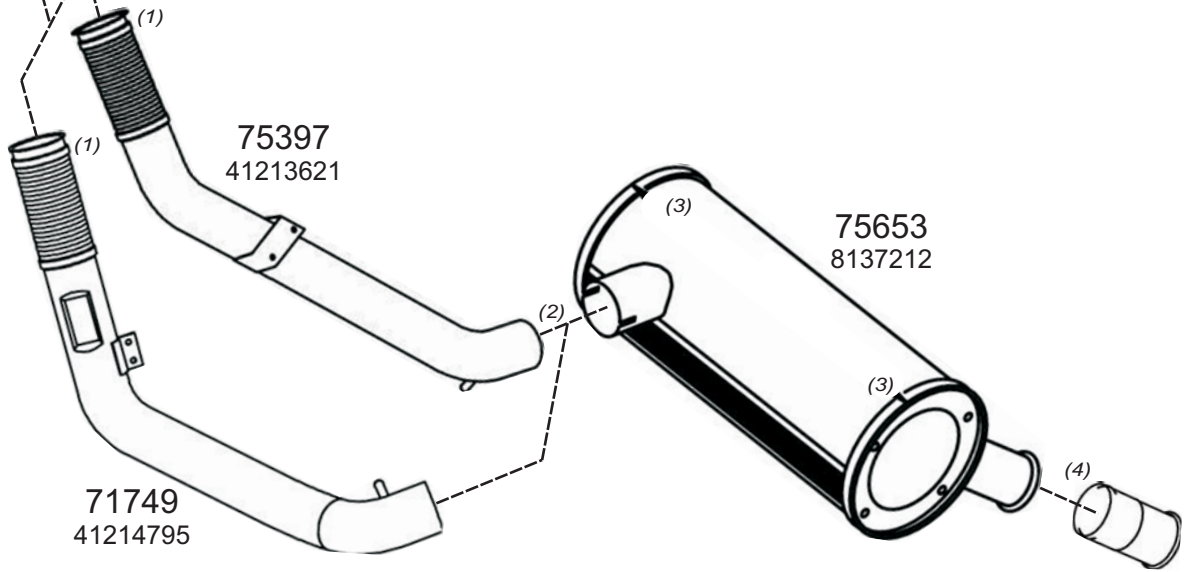

N.A
41213475