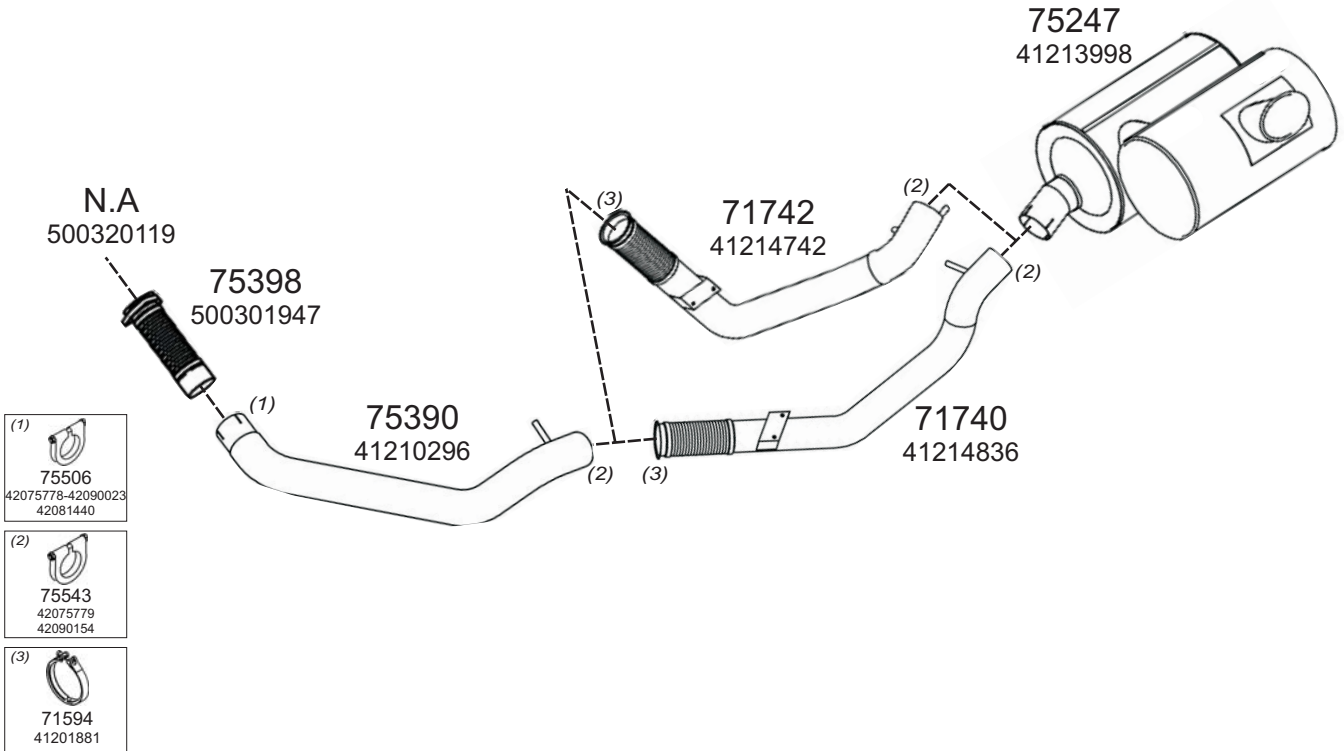

Type / Model IVECO EUROTRAKKER CURSOR LHD HORIZONTAL Wb3800 190E44, 290E38, 260E44