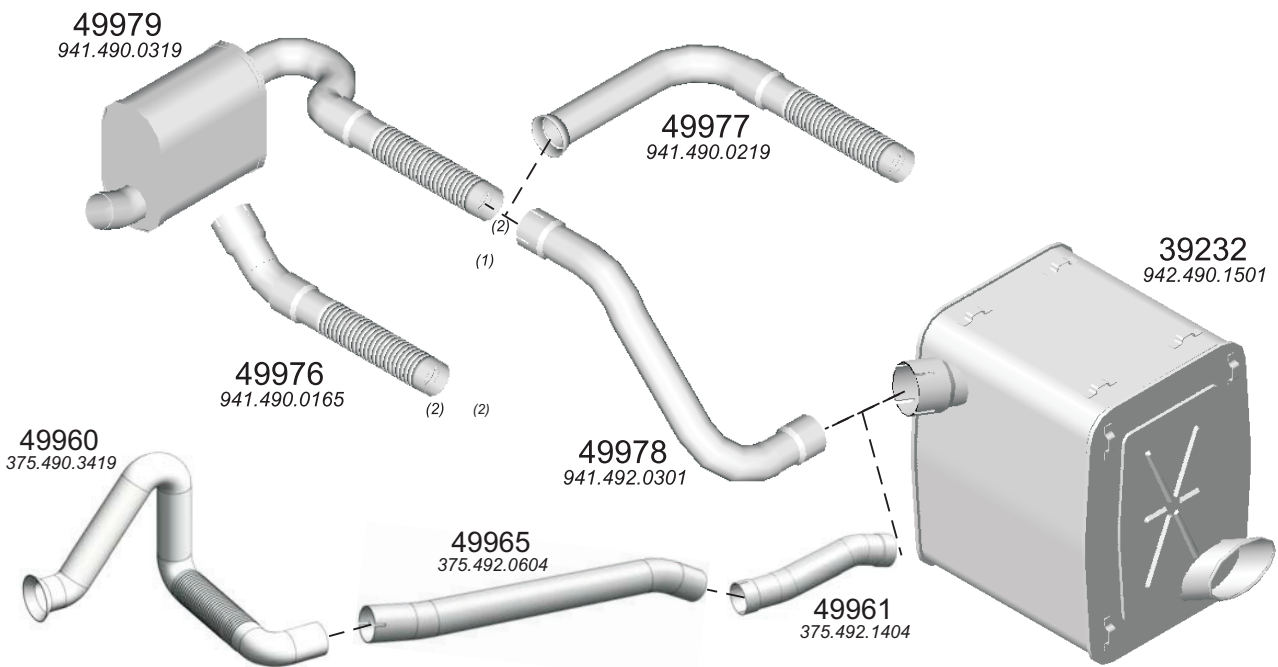

Type / Model Mercedes O345 City bus.