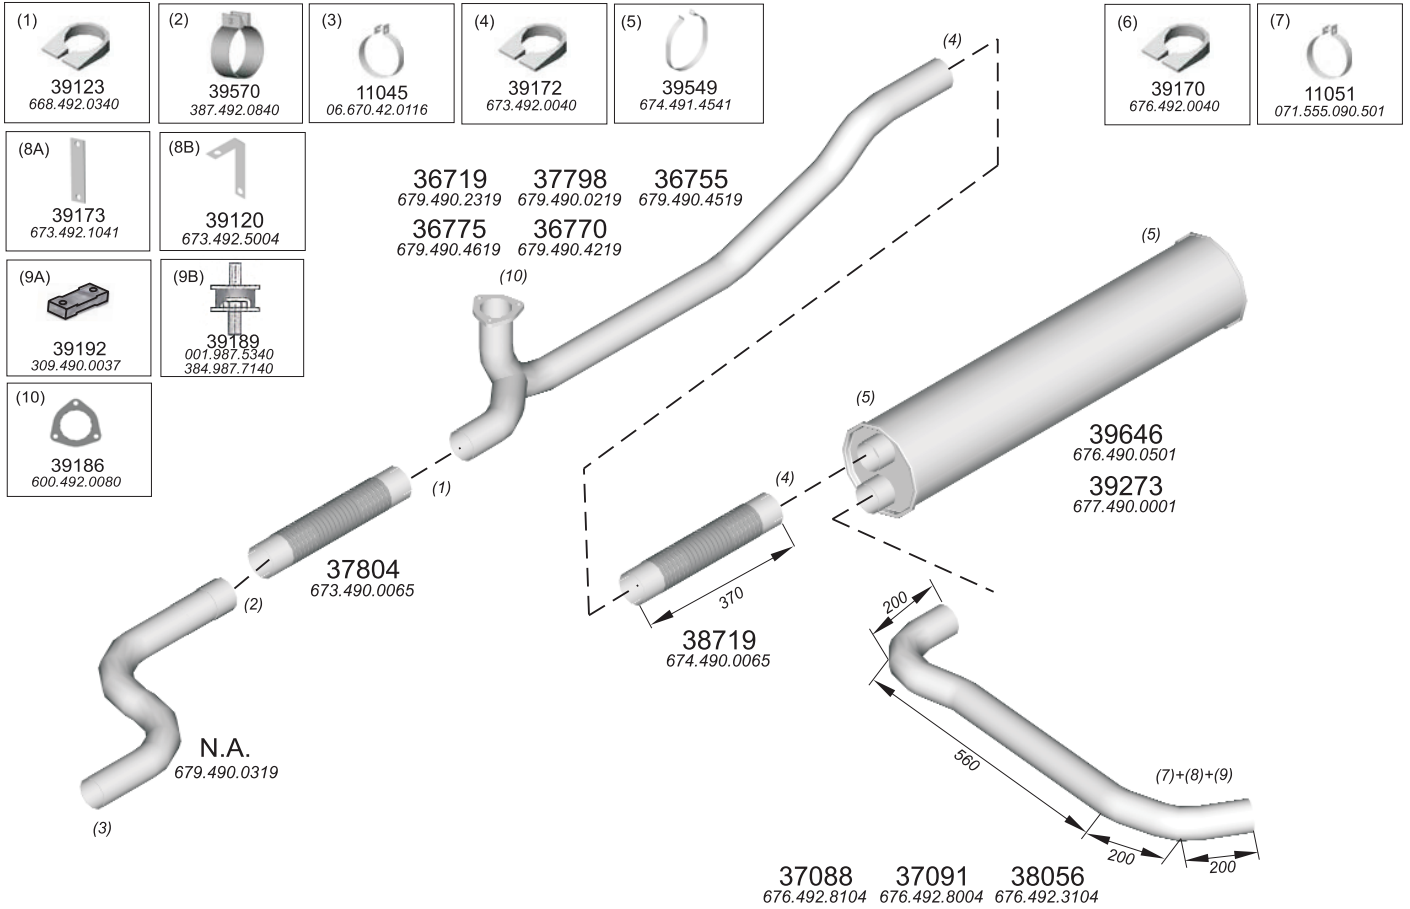

Type / Model Mercedes 1524, 1724, 1324, 1324S, 1524L, 1324L, 1324LS, 817L, 817LS, 1117L, 1117LS, 817LS, 917, 817K/S, 1517, 1317K/S, 1120L, 1520L, 1320L, 1120, 1520, 1320, 1524, 1324.