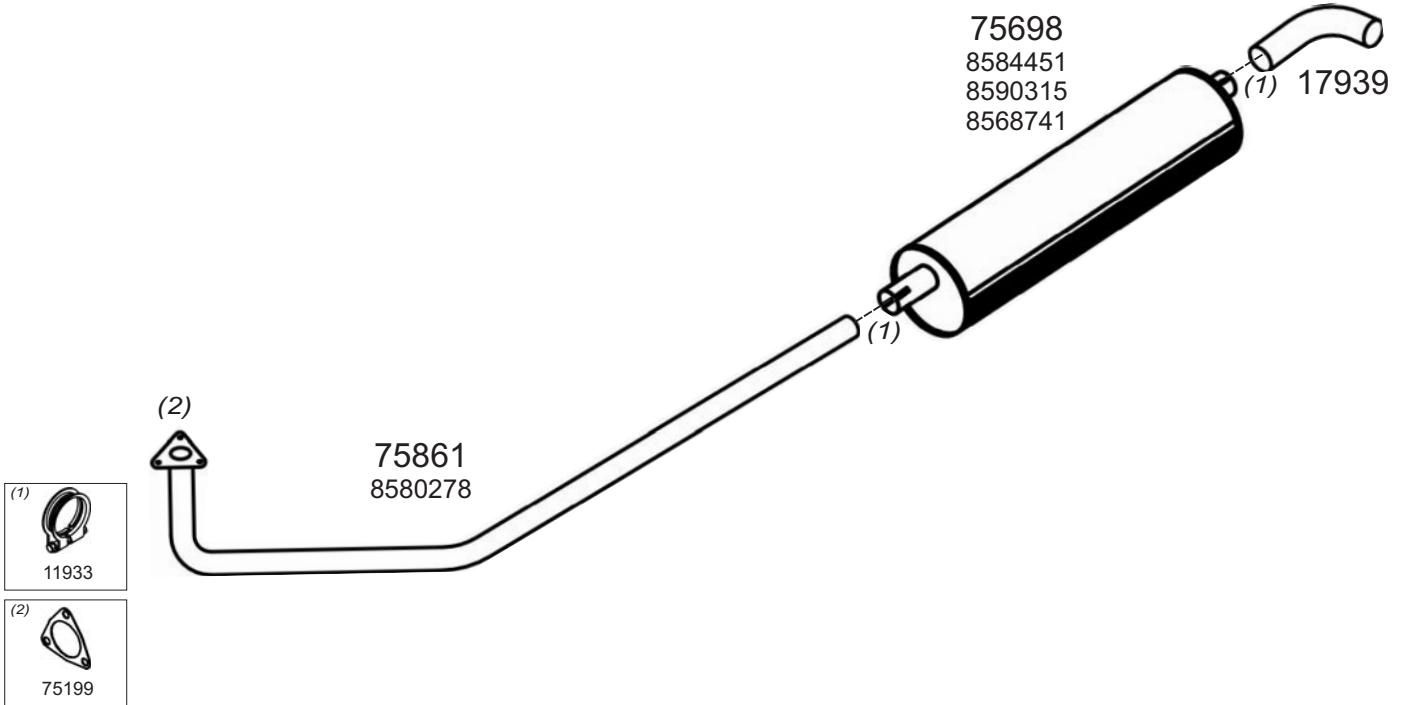

0301020

Type / Model IVECO FIAT RHD SERIES II 50.8II, 55.8

Type / Model IVECO FIAT RHD 09/1983 SERIES II 09/1985 ZETA 95.14, 109.14

Truck makers part numbers are quoted for reference only.

0301021

Type / Model IVECO FIAT RHD SERIES III 50.8, 60F8