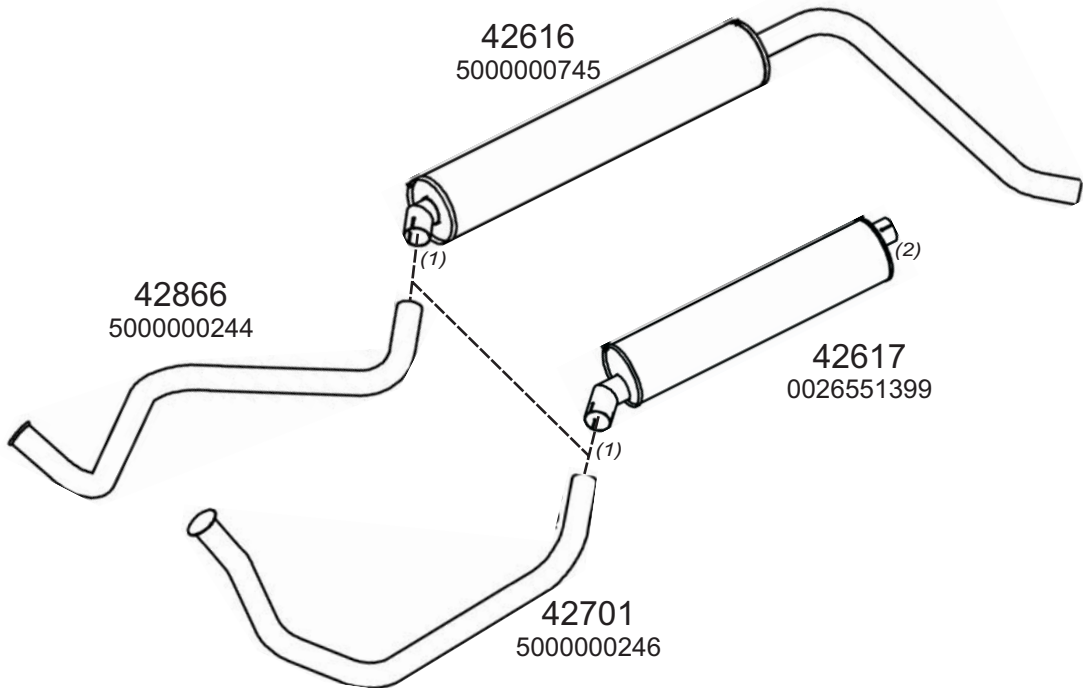

Truck makers part numbers are quoted for reference only.

0516006

Type / Model RENAULT MESSENGER HORIZONTAL LHD JK50, JK60 6Z, JK60A B6, JK90 B6, JK65, 90B6A, JK75 B7, JK75 BOM, JN85 B8, JK55 6Z, JK90 B6Z, JN90 B8, JK90 B7