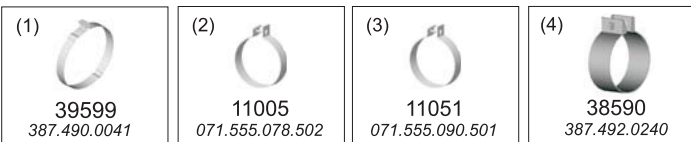

Type / Model Mercedes L 1924,LK 1924,LS 1924.