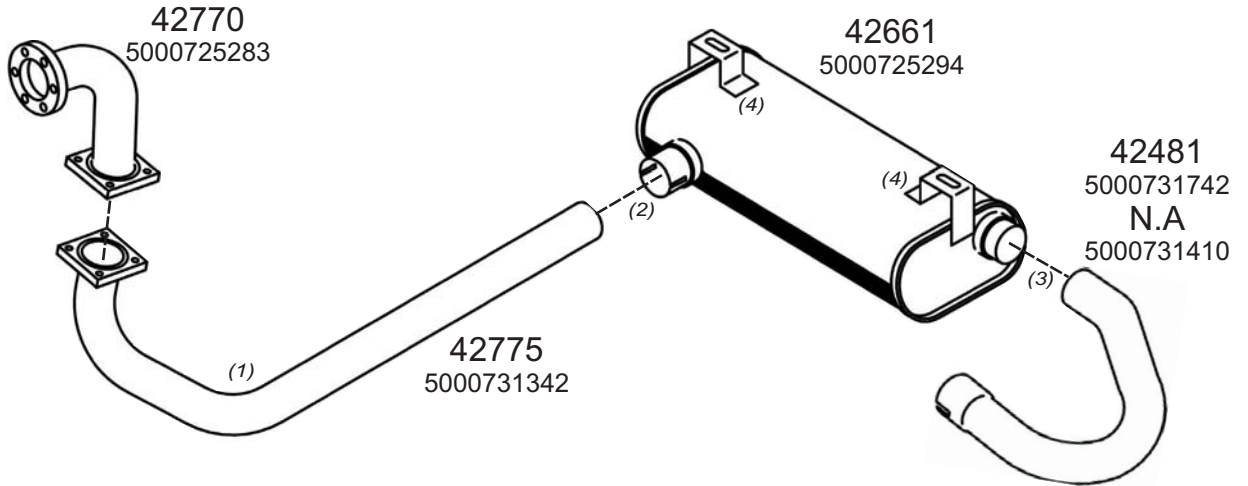

- (1)
  19901
  5430032047
  5430032048
- (2)
  11950
  0035665142
  5000544353
- (3)
  11914
  5003083065-5010317400
  5801117294
- (4)
  42592
  5000750497-5000750531
  5010570047
- (5)
  19951
  5005034007
- (6)
  11051
  5010269114