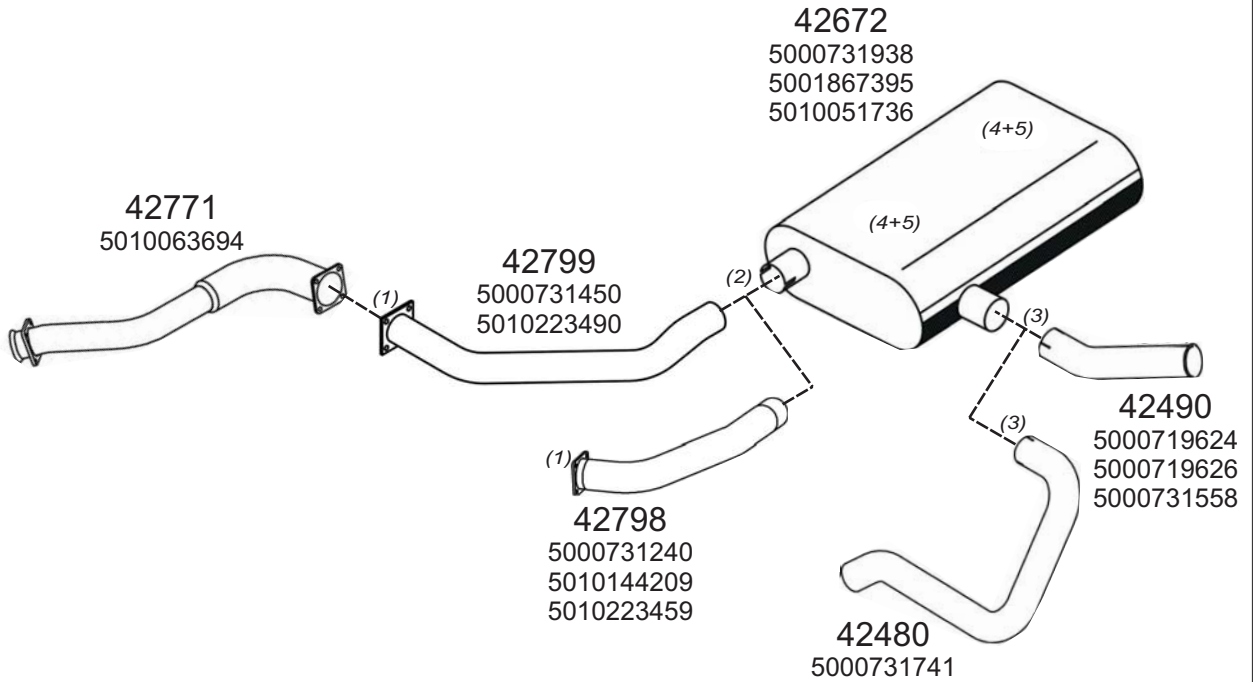

(1)
42187
0000704037

(2)
11883
0000798219-5010140898
5010317399

(3)
11895
5000472319-5010317140
5010317148

(4)
42570
5000719605

(5)
42574 X4
5000750518

Type / Model **RENAULT MANAGER HORIZONTAL LHD G200, G210 1990 G230TI**

Truck makers part numbers are quoted for reference only.

0511001