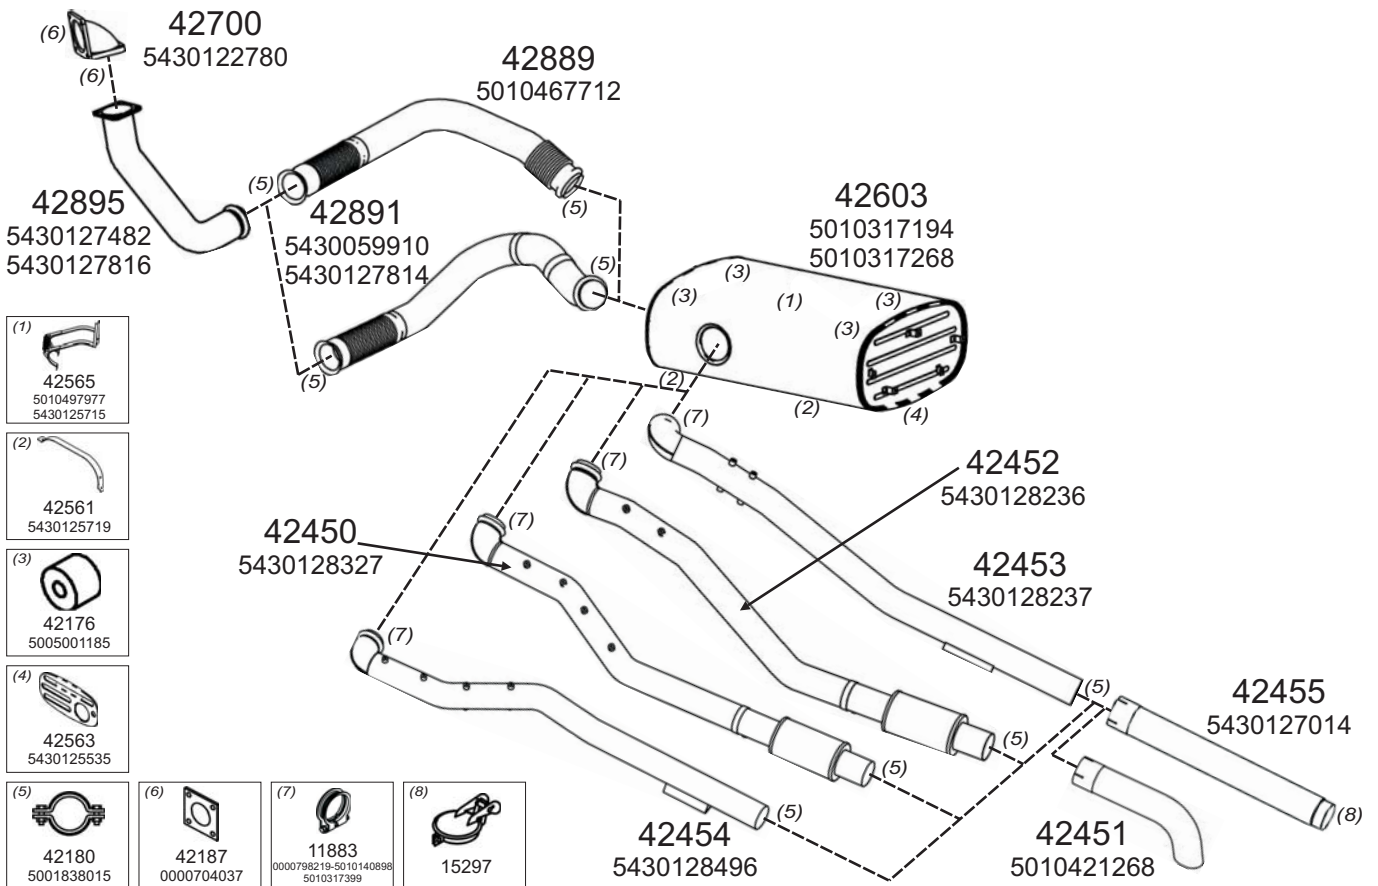

Type / Model RENAULT KERAX VERTICAL LHD 1999

Truck makers part numbers are quoted for reference only.

0508001