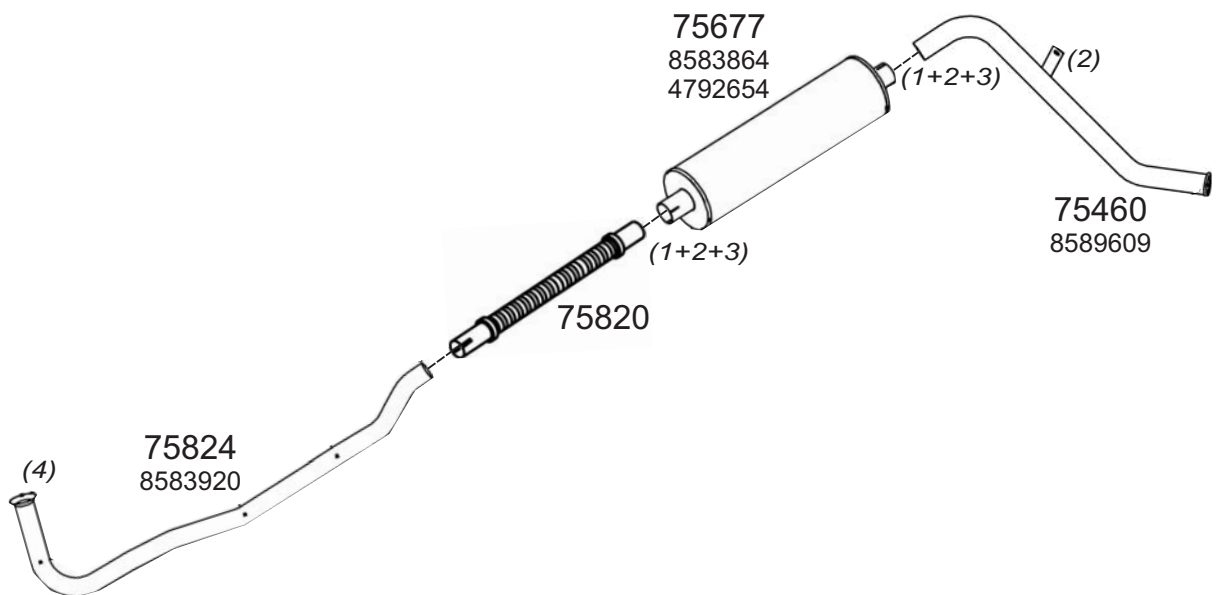

Type / Model IVECO FIAT LHD 09/1983 09/1985 ZETA 95.14, 109.14 SERIE II

Truck makers part numbers are quoted for reference only.

0301009