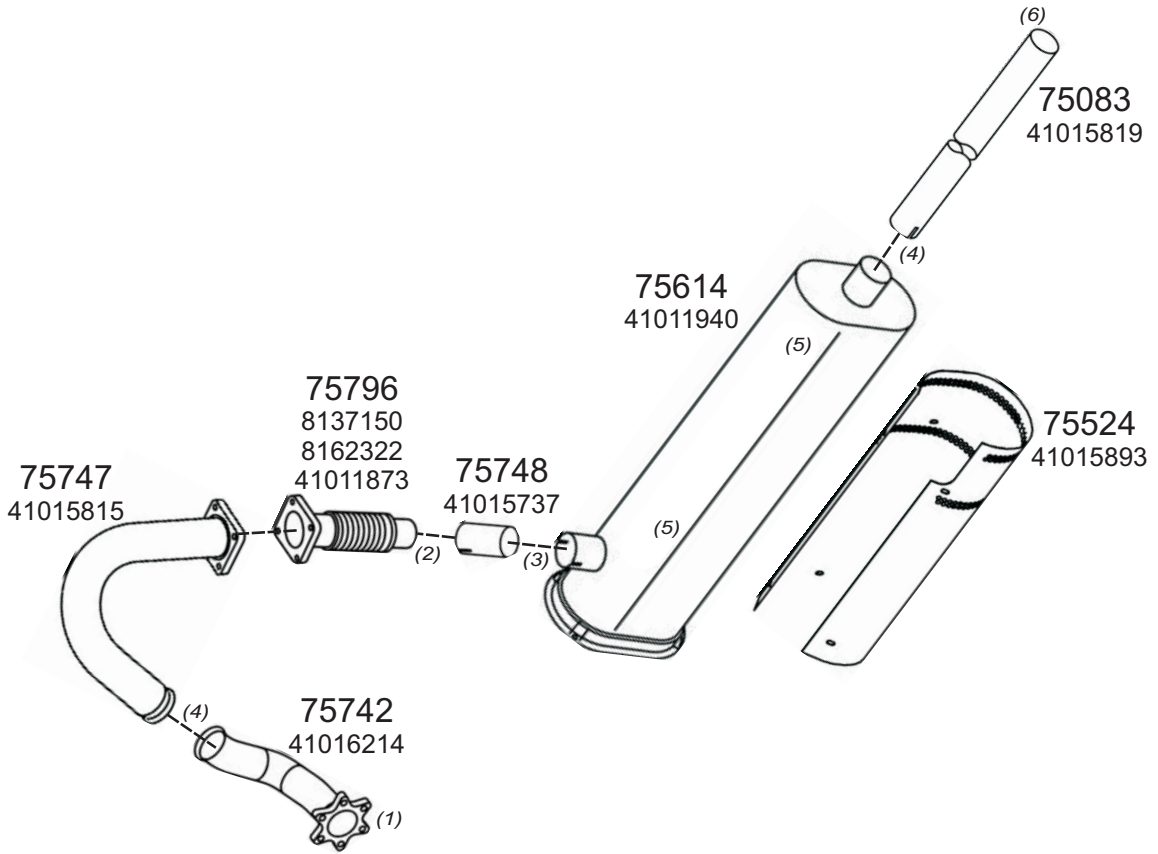

Type / Model IVECO EUROTRAKKER RHD VERTICAL 340E34, 340E37, 410E37, 410E42