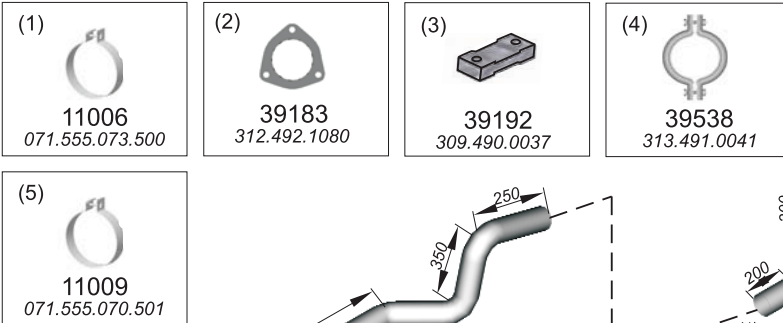

Type / Model Mercedes O 309 D