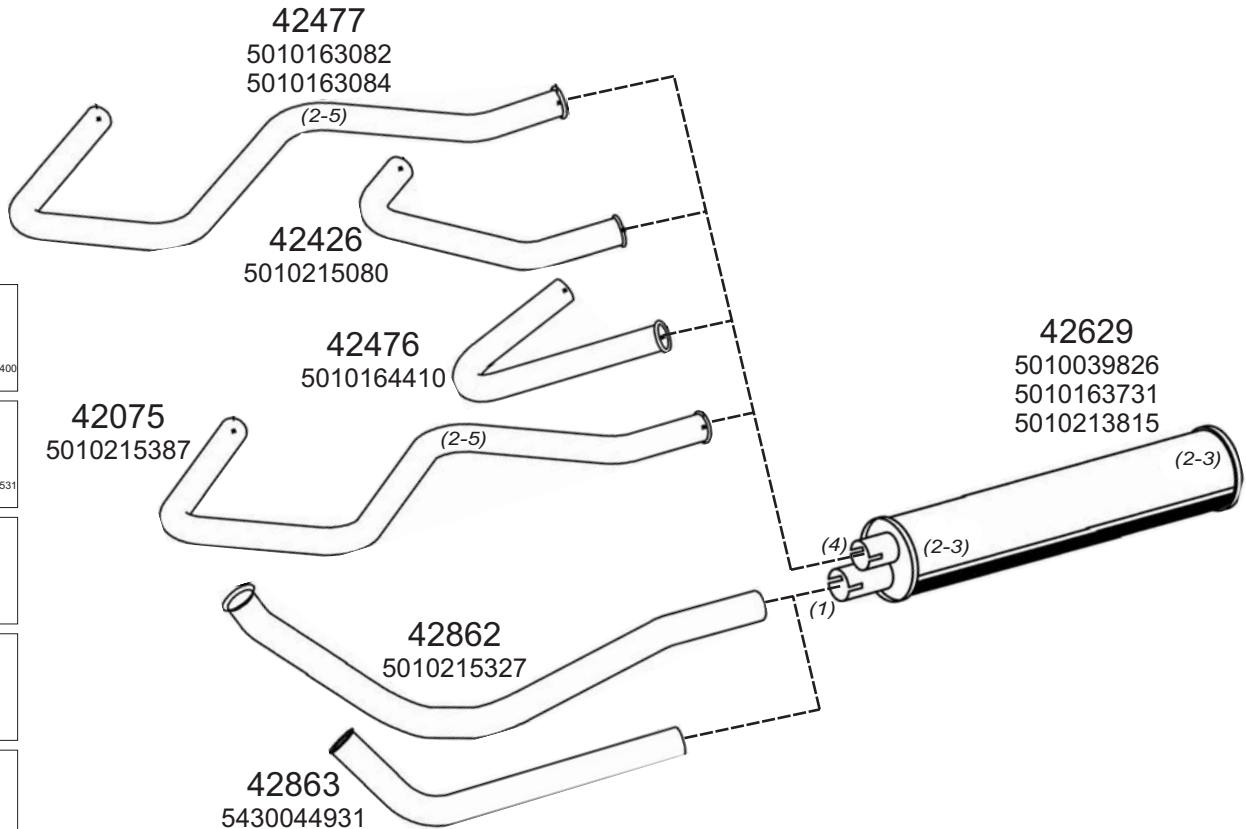

Type / Model RENAULT MIDLINER HORIZONTAL LHD M150, M210