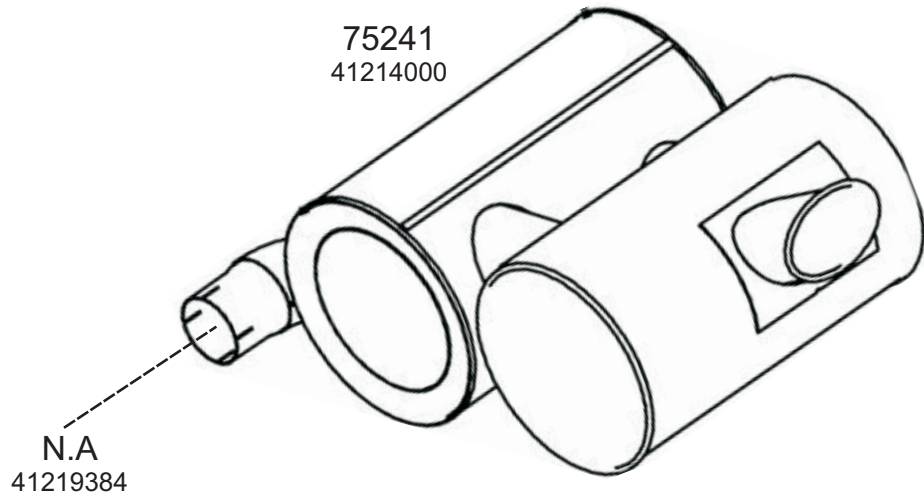

Type / Model IVECO EUROTRAKKER CURSOR LHD HORIZONTAL Wb4700 410E44

Type / Model IVECO EUROTRAKKER RHD HORIZONTAL ALL WHEEL DRIVE 190E31, 190E37, 190E42, 260E37, 330E37, 380E31, 380E37, 380E42, 400E31, 400E37, 400E42, 440E37, 720E31, 720E37, 720E42

Truck makers part numbers are quoted for reference only.

0309013