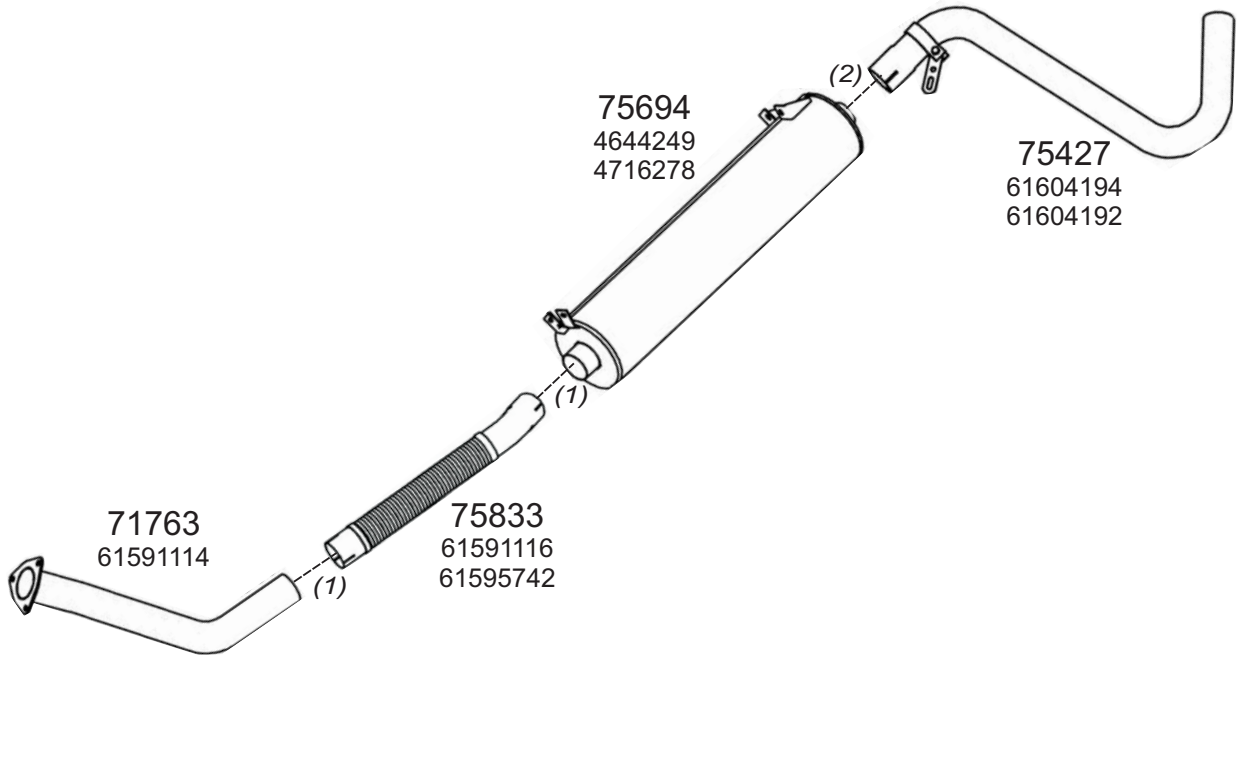

Type / Model IVECO FIAT LHD 130.20, 140.20, 150.20, 159F20