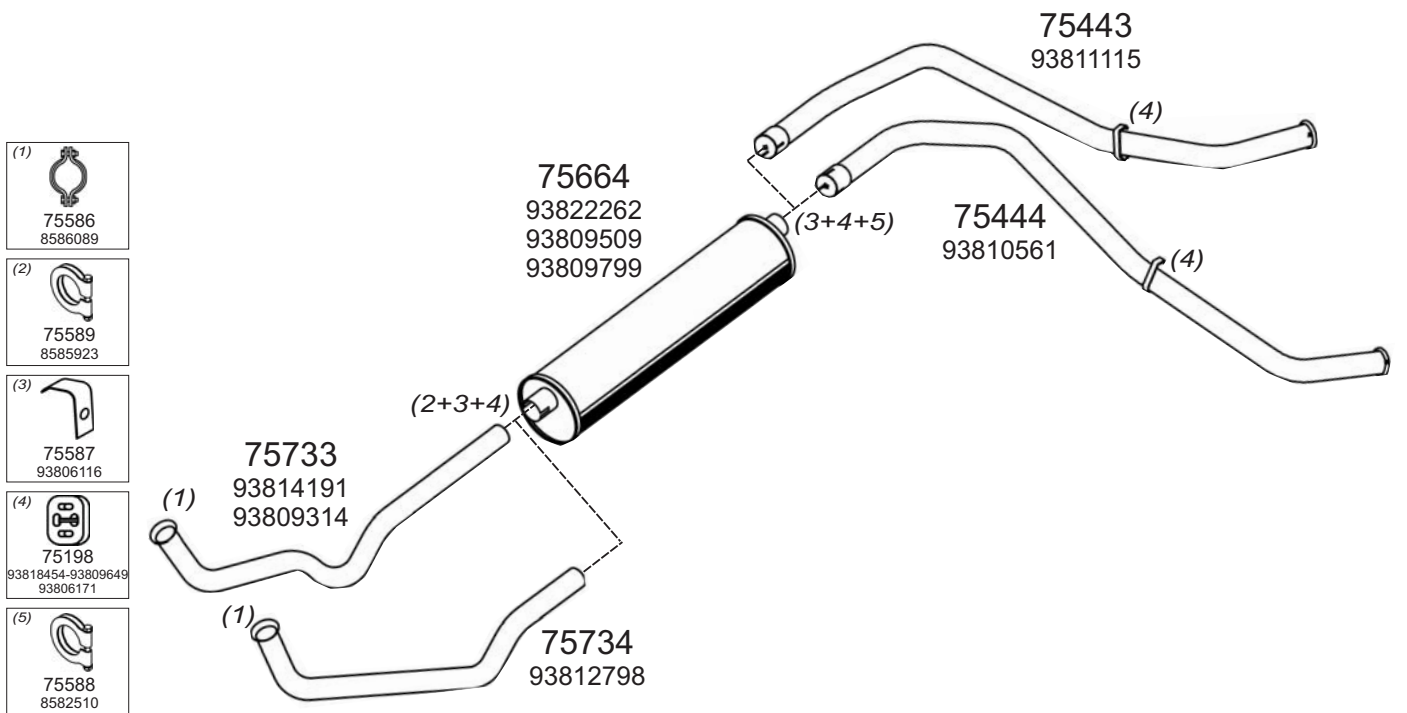

Type / Model IVECO DAILY RHD 1990 1995 TURBO 35.10, 45.10, 49.10 TURBO/INTERCOOLER 35.12, 49.12, 59.12

Truck makers part numbers are quoted for reference only.