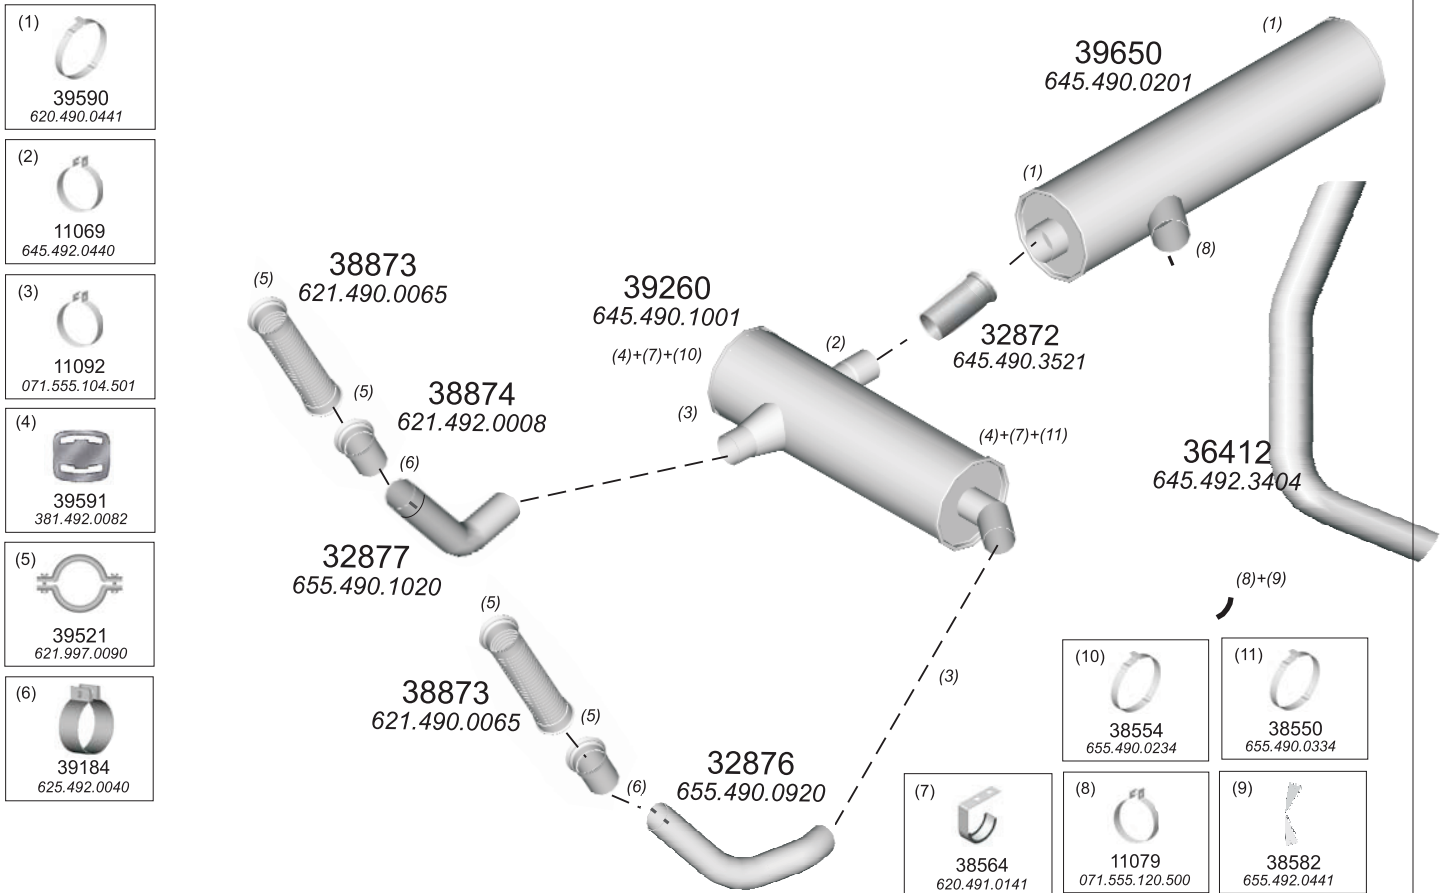

Type / Model

Mercedes 2435/2435.3235/2435.2635, 3235/2435.3235/2448, 2550/2448, 2550.3248/2435/2535L, 3235L/2538L, 3238L, 3744L/2435L/LS/2538L/2448L/2544L/2448LS, 2550L/2638L/2644/2650/2644, 3544/2650L/3550/2638S, 2644S/LS/2650S/2644S/2648S/2650S/2435/2638K, 2644K/2650K.