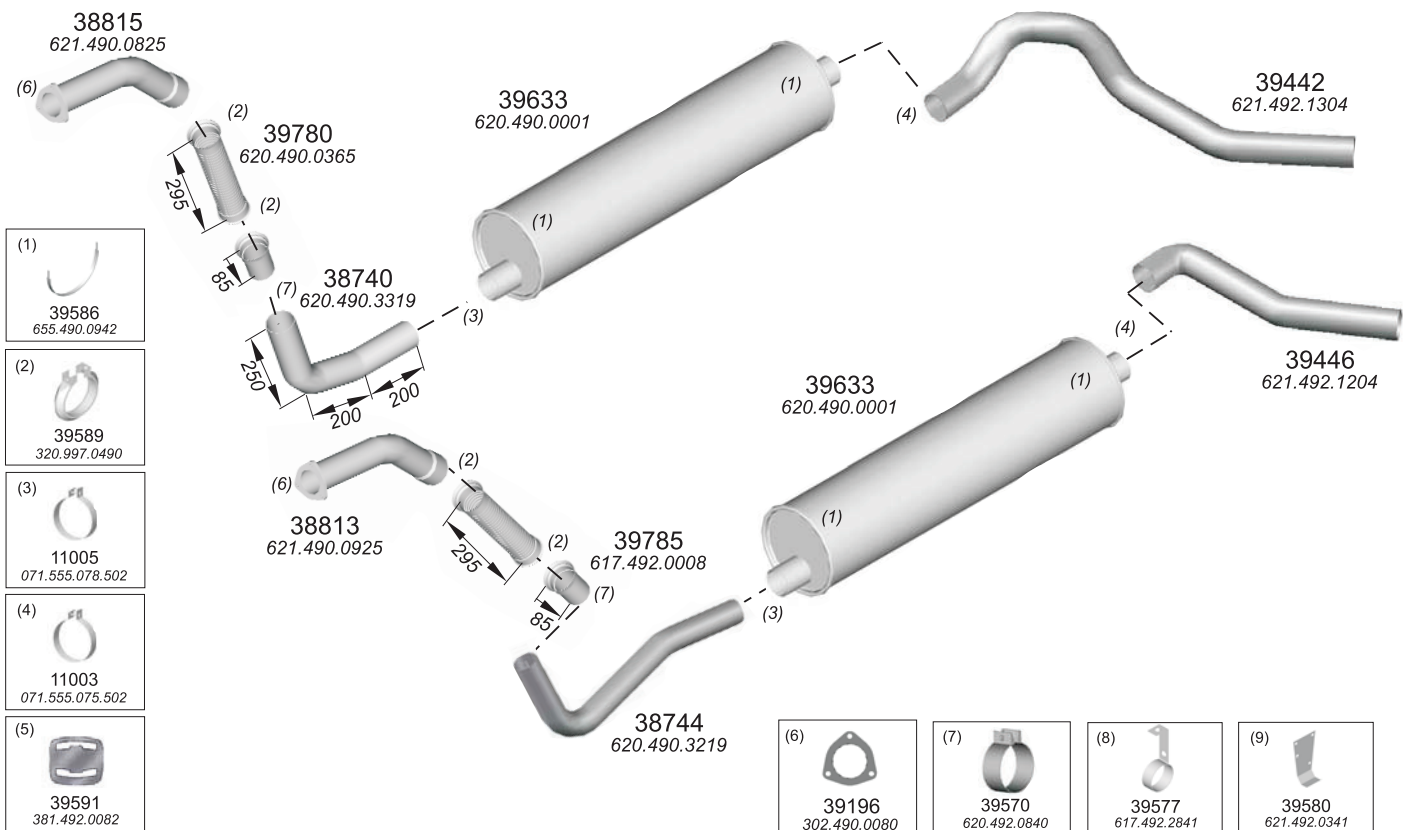

Type / Model Mercedes 2636K,3336,3536,3636,4436.

Truck makers part numbers are quoted for reference only.