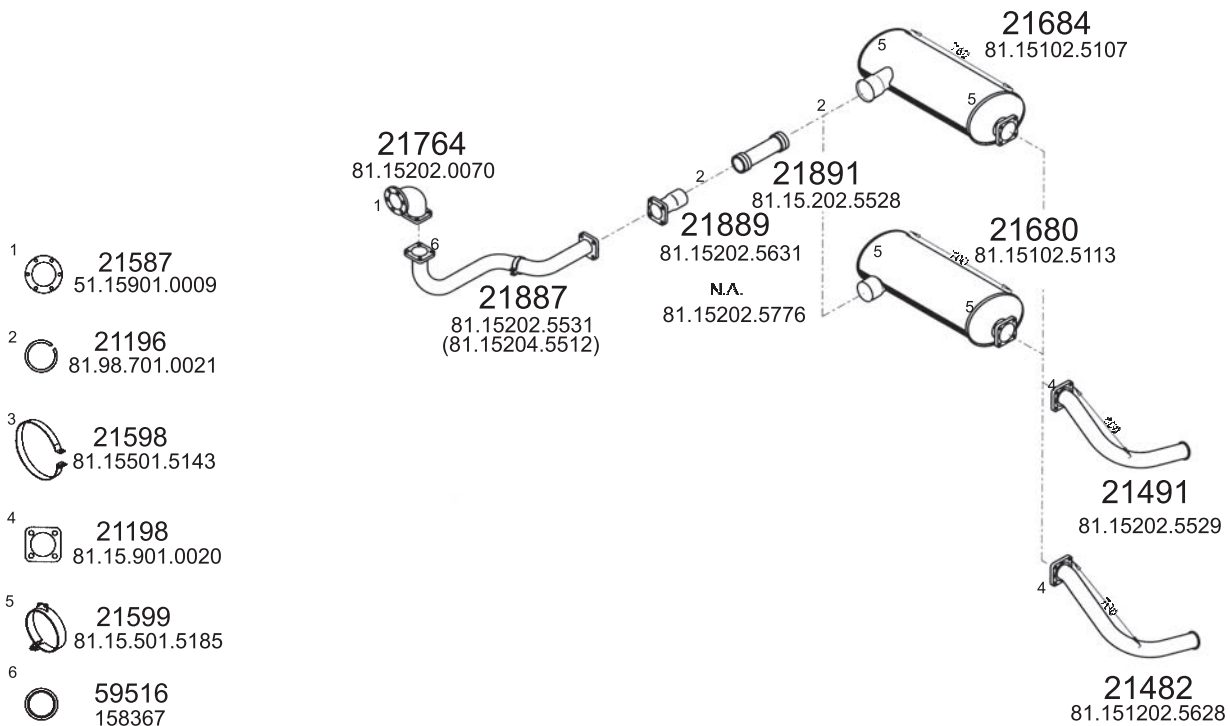

Type / Model 20.280FNL 529

Truck makers part numbers are quoted for reference only.