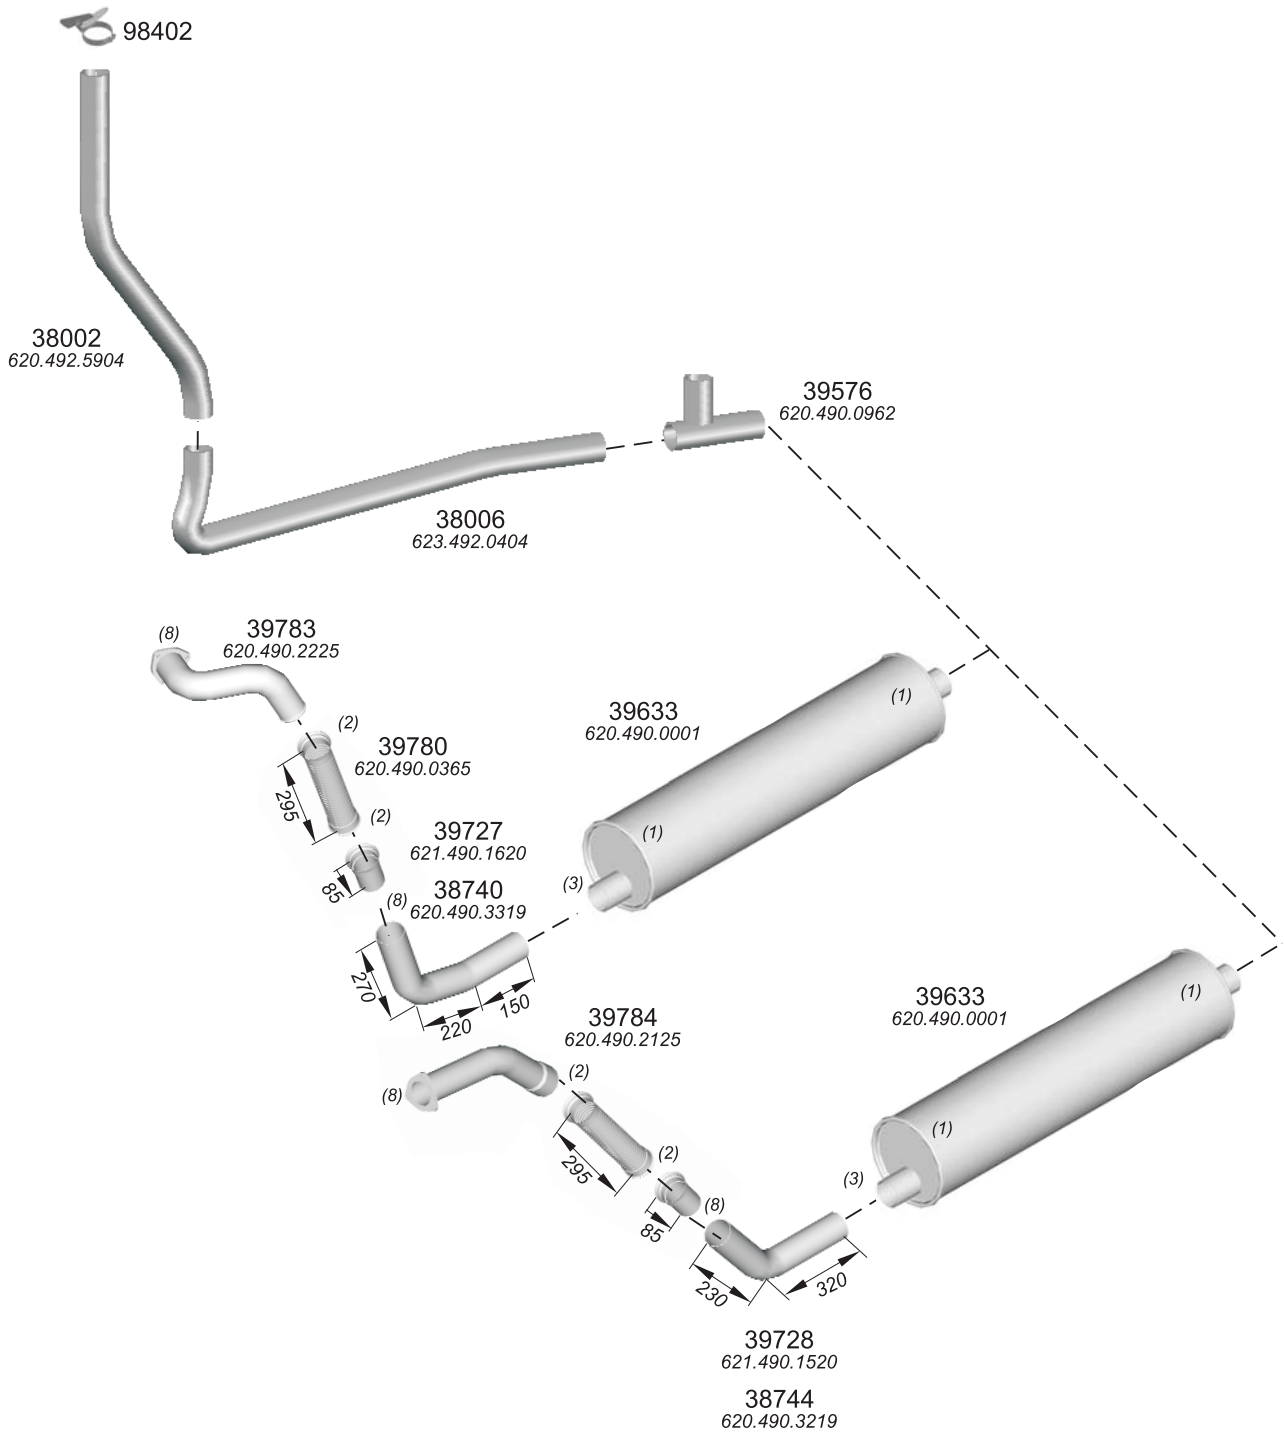

(5)	(2)	(3)	(4)	(5)	(6)	(7)	(8)
39586 655.490.0942	39589 320.997.0490	11005 071.555.078.502	11003 071.555.075.502	11059 071.555.080.502	11099 071.555.100.500	39196 302.490.0080	39570 620.492.0840

Type / Model Mercedes 2628B 6X4

Truck makers part numbers are quoted for reference only.