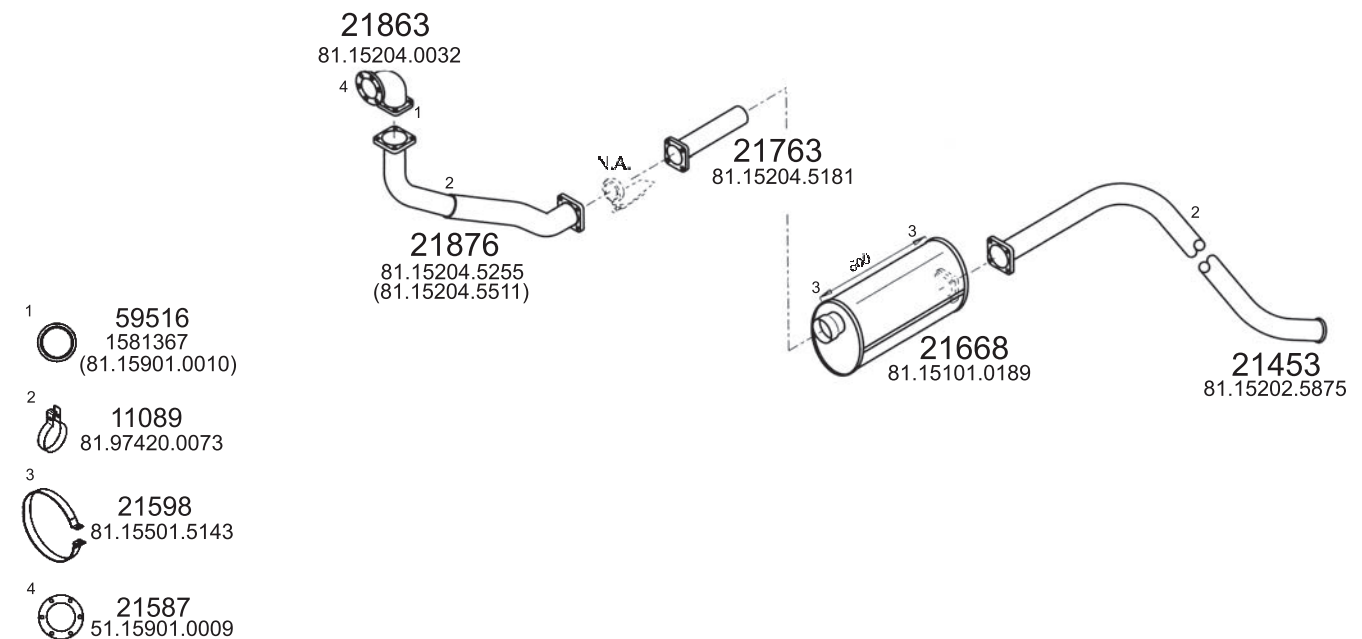

8 21576
81.15501.5309

Type / Model (22.281 FNL, 24.281 FNL, 25.281 FNL, 26.281 FNL, 26.291 FNL, 26.321 FNL, 26.331 FNL, 26.361 FNL) 506

Truck makers part numbers are quoted for reference only.

Type / Model | 291F, 16.331F, 16.361F, 19.281F, 19.291F, 19.331F, 19.361F) 503-624 ; (16.291FL, 16.331FL, 16.361FL, 19.291 FL, 19.331FL, 19.361FL) 504