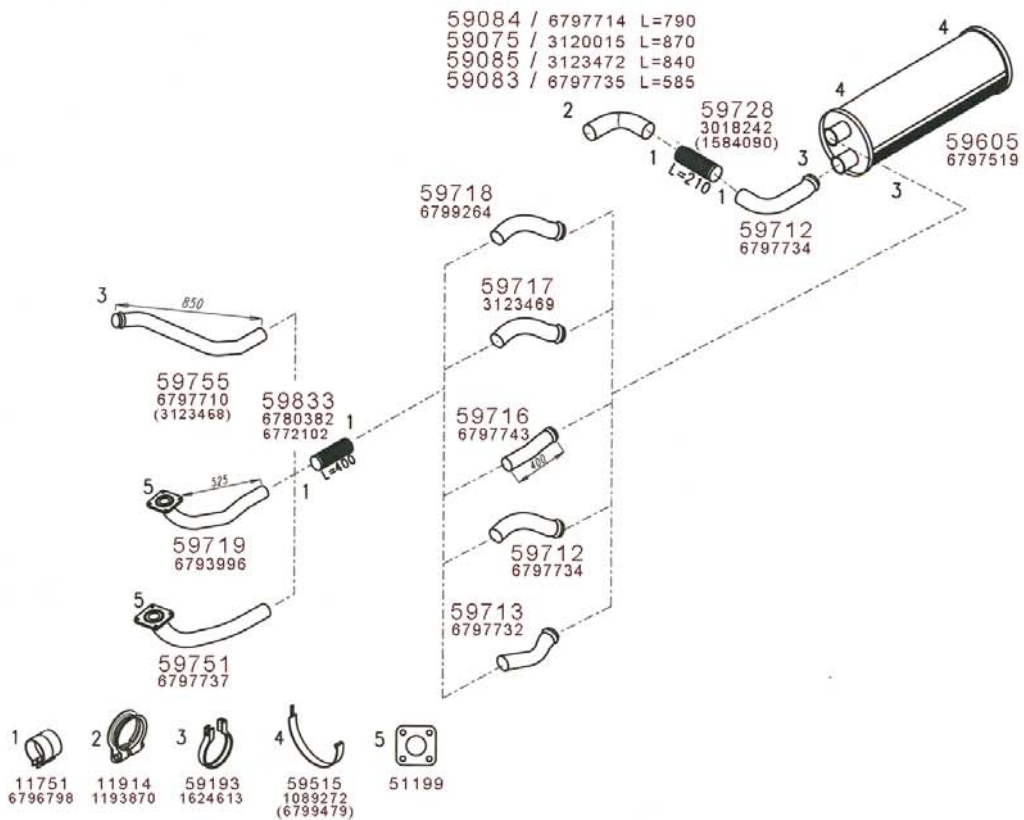

Type / Model FL 612 - 615 VERTICAL TD 61 ENG.

Truck makers part numbers are quoted for reference only.