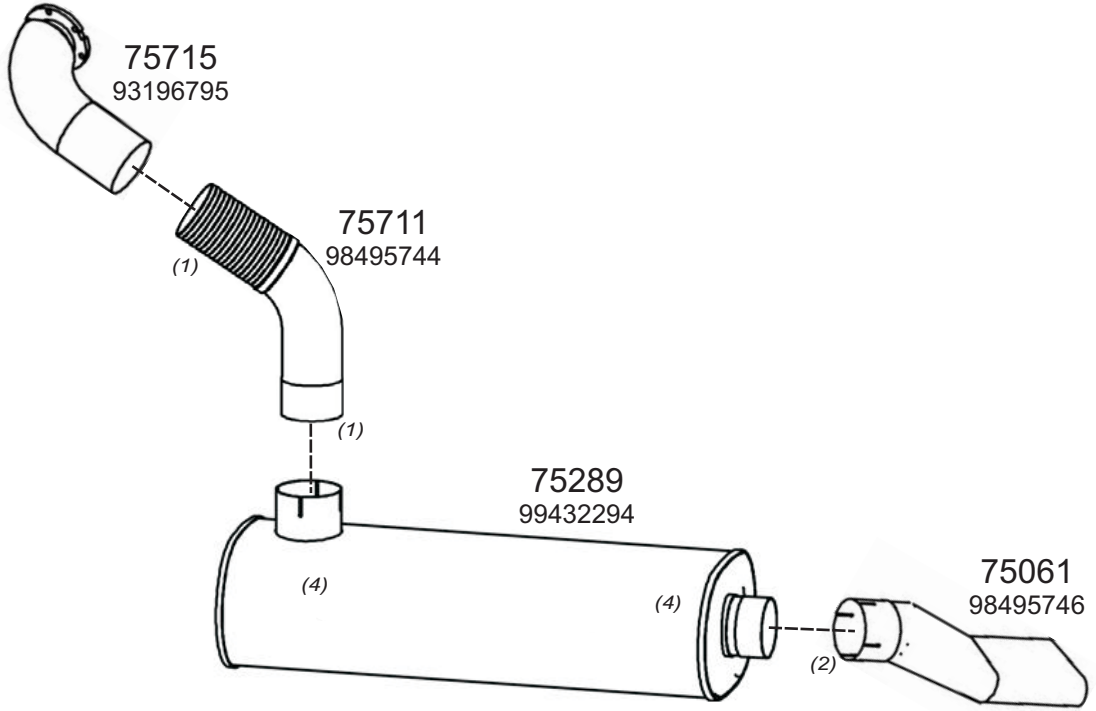

Type / Model IVECO EUROCLASS LHD HORIZONTAL EUROCLASS29, EUROCLASS35, EUROCLASS HD, Wb5520, 6210

Type / Model

Truck makers part numbers are quoted for reference only.

0312001