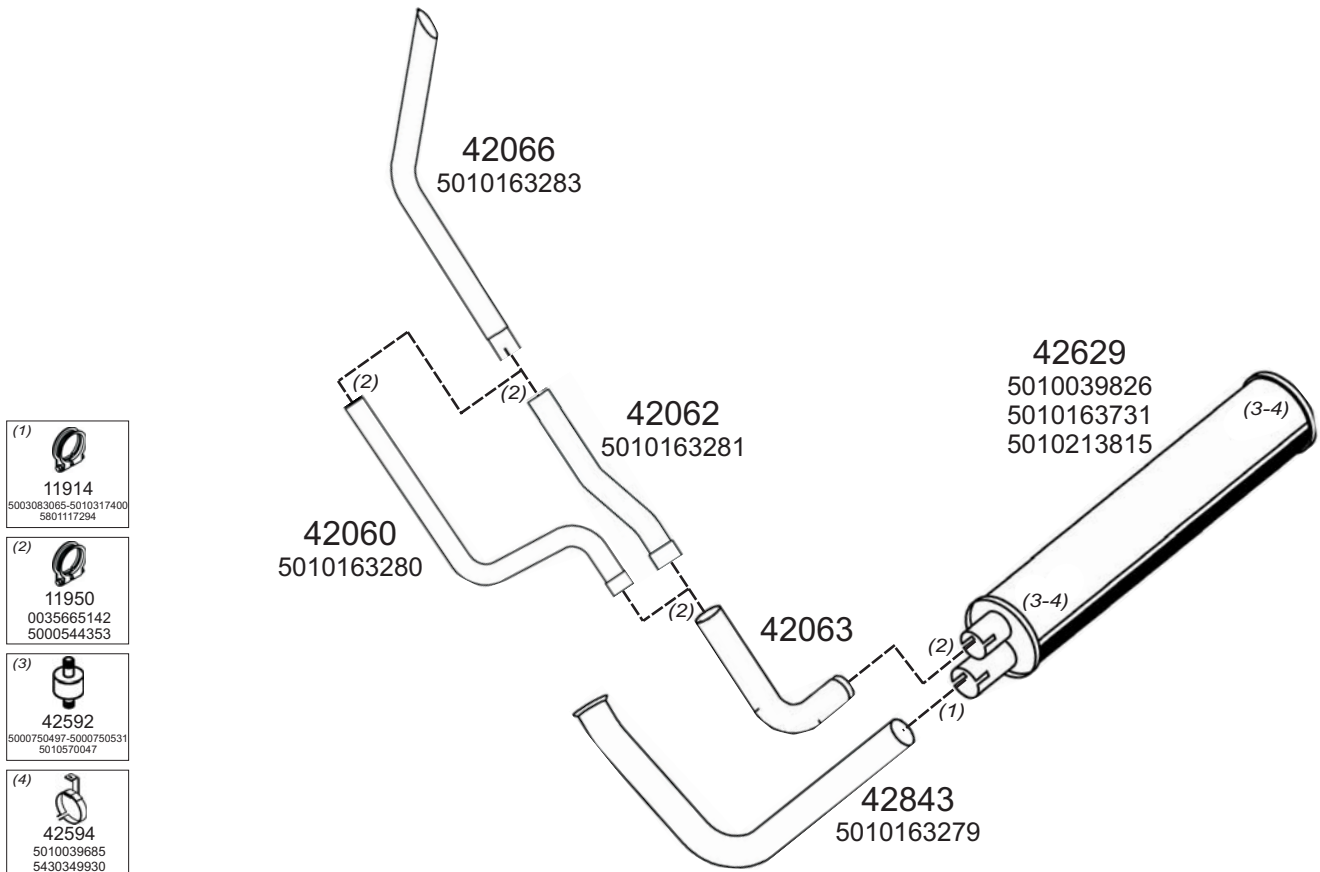

Type / Model RENAULT MIDLINER HORIZONTAL LHD S135, S150

Truck makers part numbers are quoted for reference only.

0517009