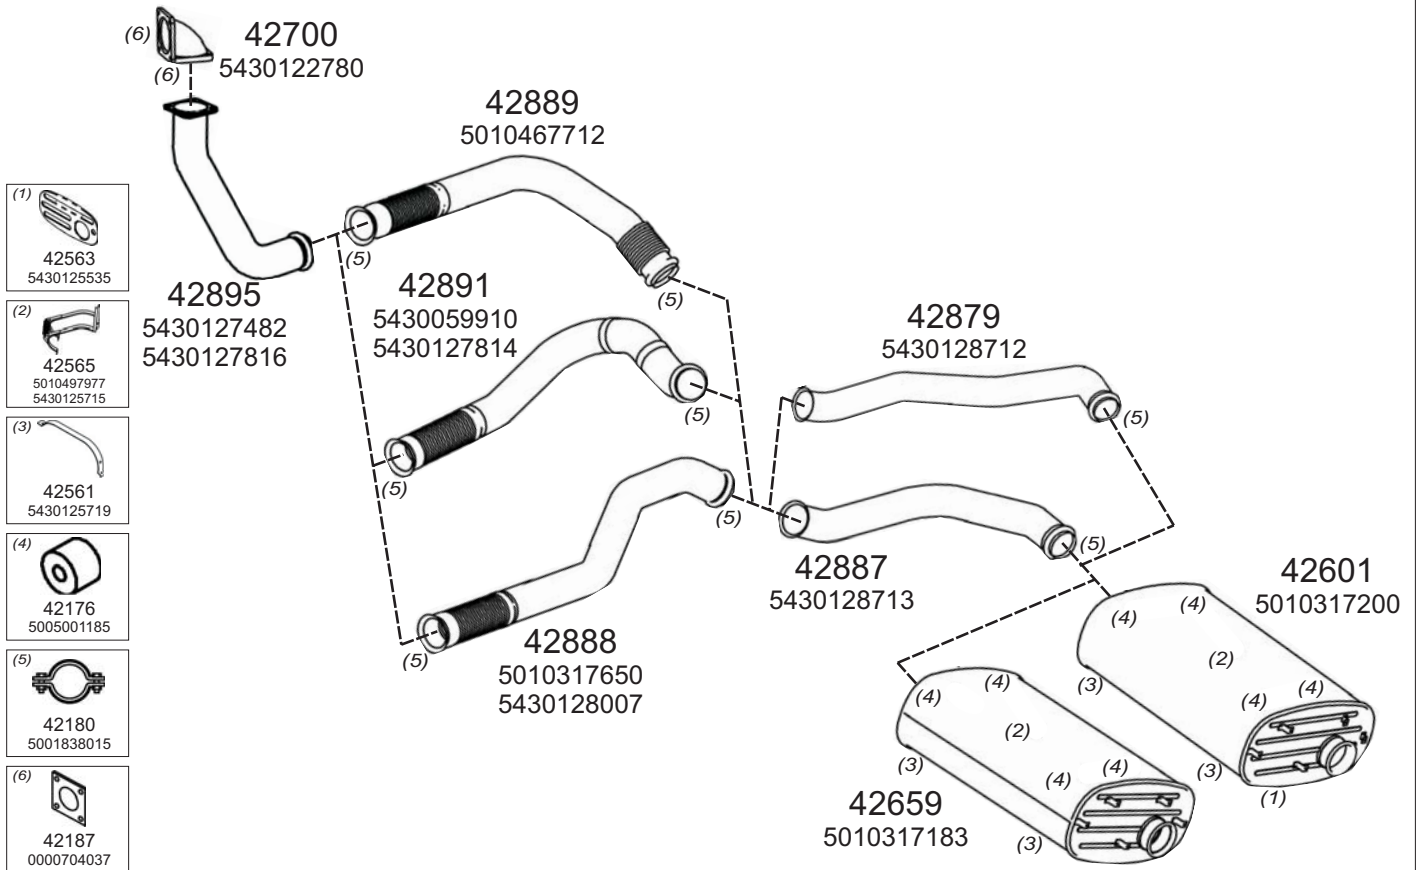

Type / Model RENAULT KERAX HORIZONTAL LHD 1999