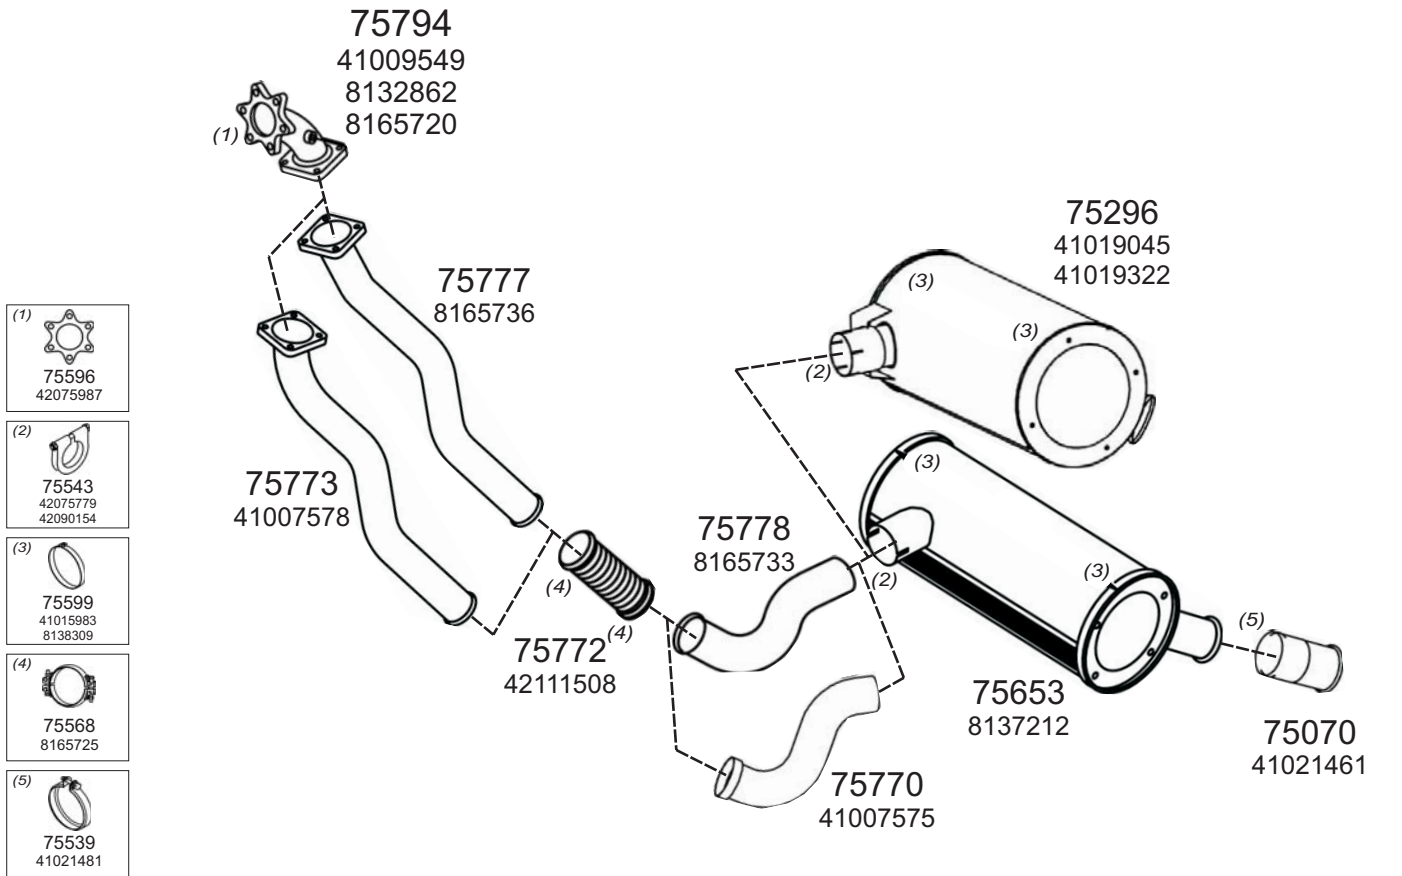

Type / Model IVECO EUROTECH/EUROSTAR LHD HORIZONTAL 180E42 MP, 190E42, 240E42, 260E42, 400E42, 440E42

Truck makers part numbers are quoted for reference only.

0308001