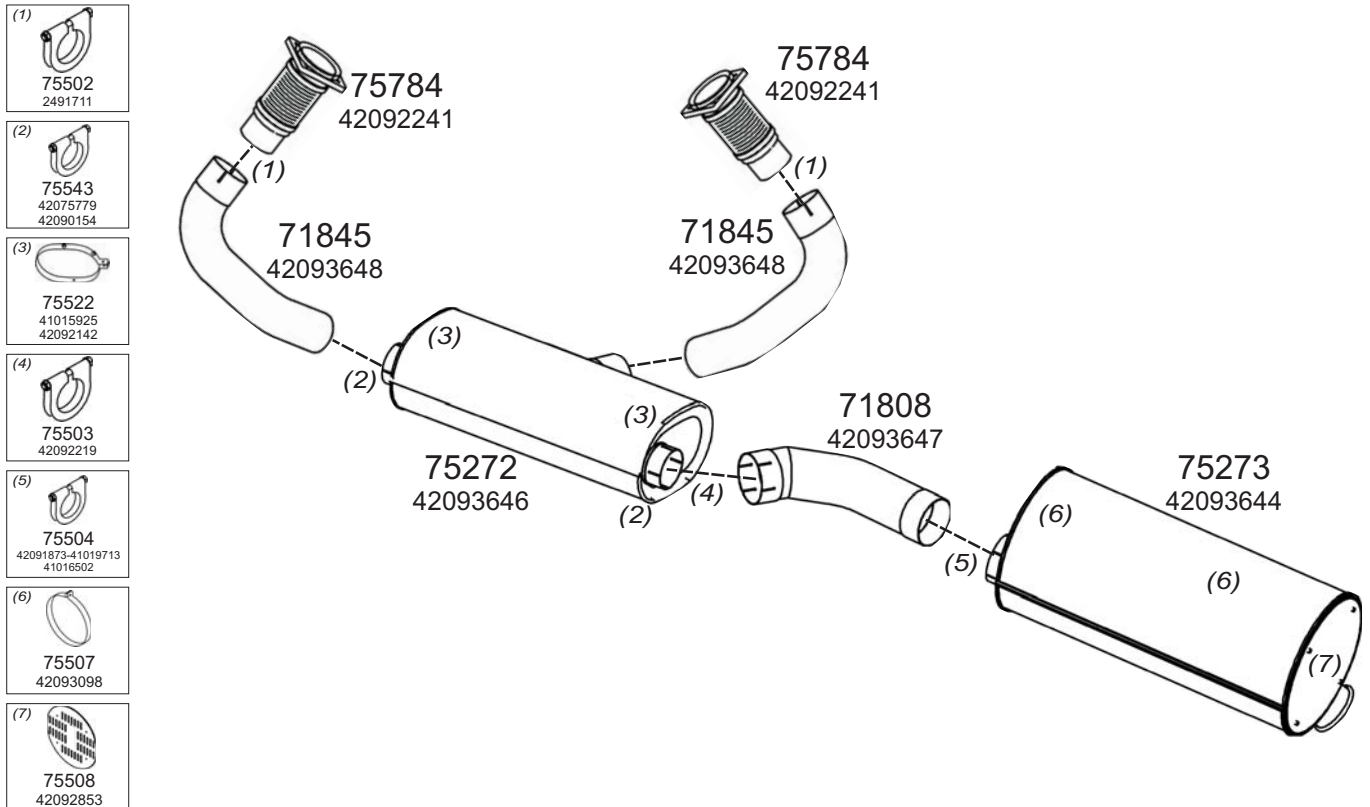

Type / Model IVECO TURBOSTAR LHD 80DB 190-48, 240-48, 260-48

Truck makers part numbers are quoted for reference only.

0304002

- (1) 
11099
- (2) 
75506
42075778-42090023
42081440
- (3) 
75543
42075779
42090154
- (4) 
75548
42090027
- (5) 
75502
2491711
- (6) 
11082
41800522-41801045
42073330