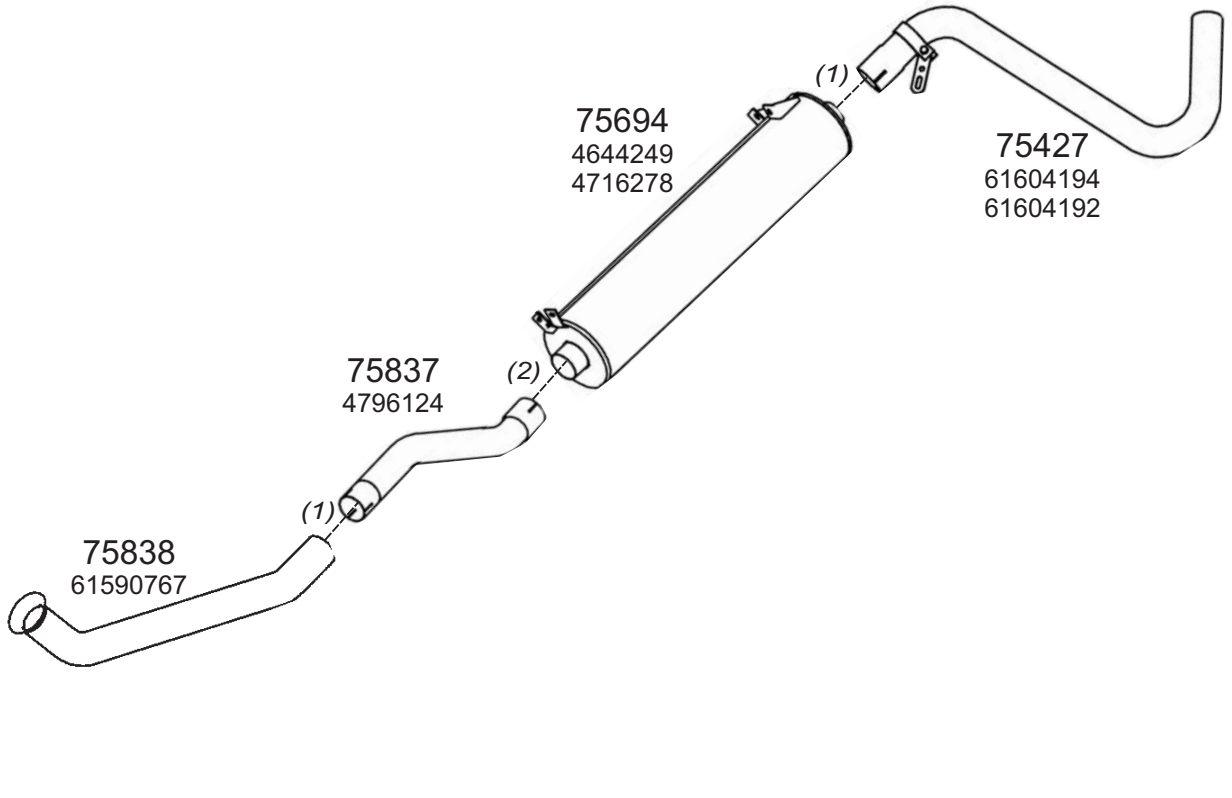

Type / Model IVECO FIAT LHD 1985 150.17, 159.17

Truck makers part numbers are quoted for reference only.

0301011