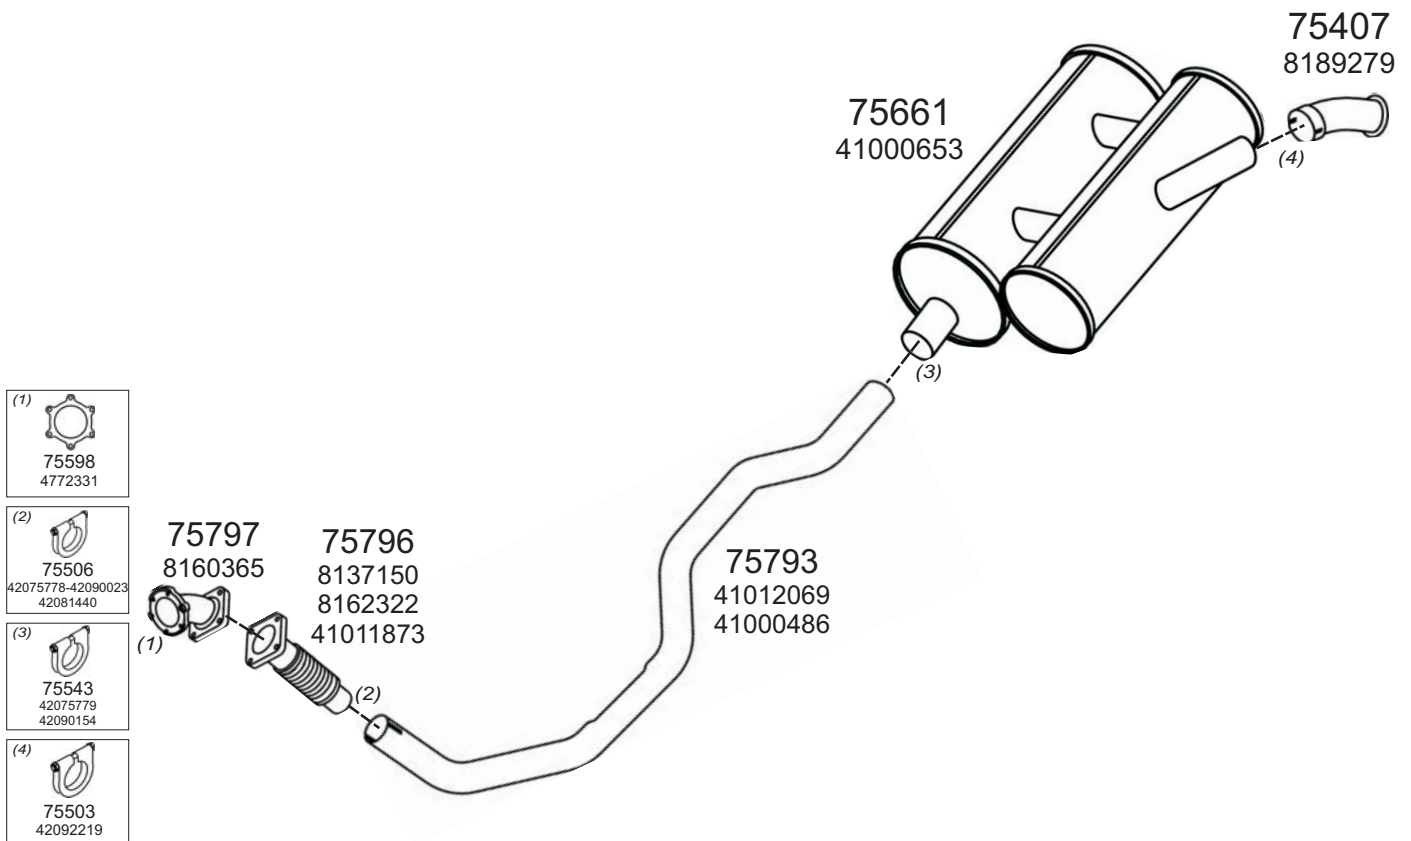

Type / Model IVECO EUROTRAKKER RHD HORIZONTAL ALL WHEEL DRIVE 330E34

Truck makers part numbers are quoted for reference only.

0309014