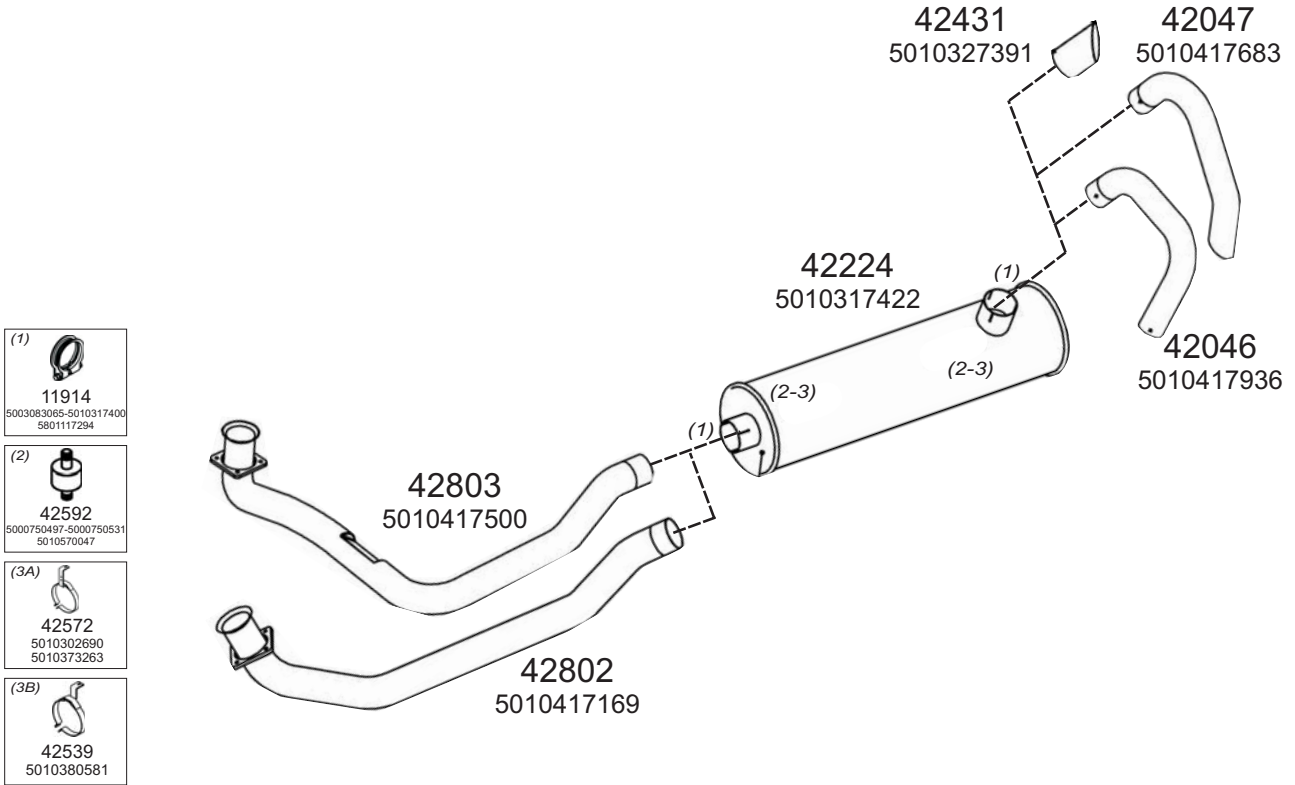

Type / Model RENAULT MIDLUM HORIZONTAL RHD FAB.NO. 43C2, 43T 150, 170,220, 270 HP.

Type / Model

Truck makers part numbers are quoted for reference only.

0518010