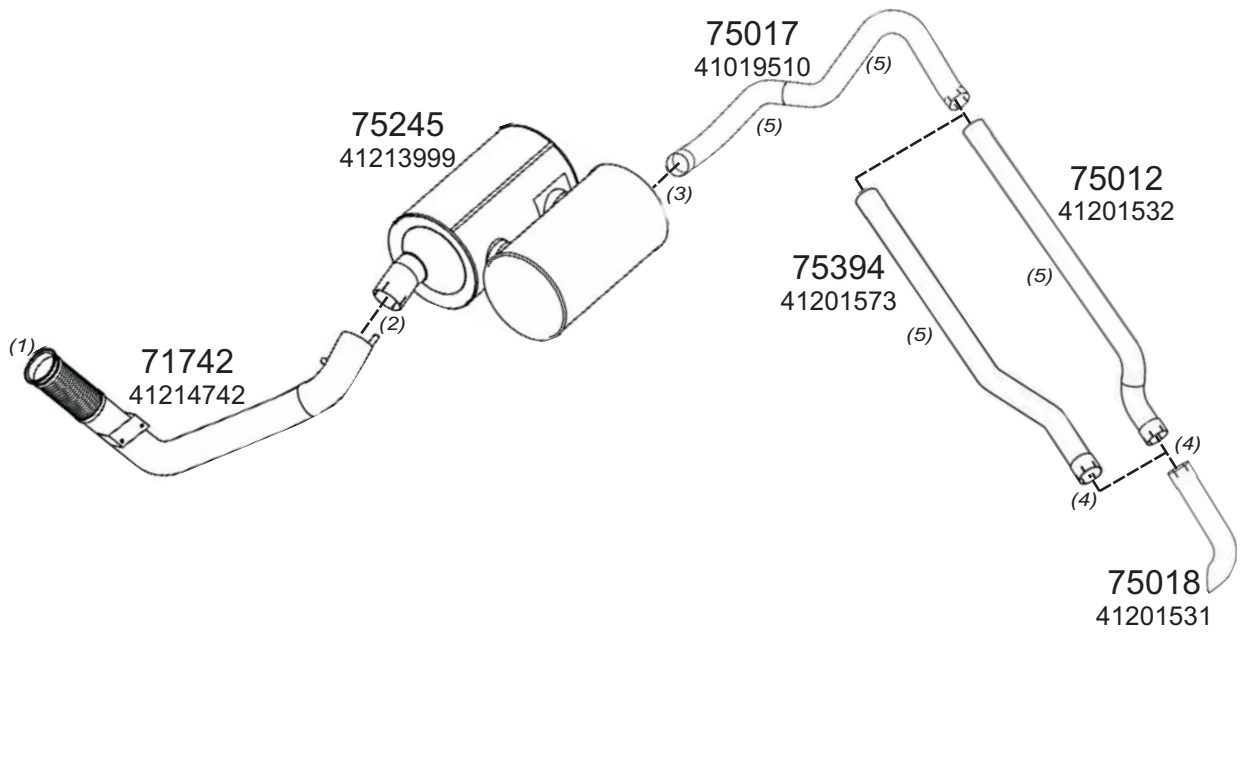

Type / Model IVECO EUROTRAKKER CURSOR LHD VERTICAL Wb3500, 720E44, Wb3500, 260E38, 720E44, Wb3800, 190E44, 260E38, 400E38, Wb4500, 190E38, Wb4800, 380E38

Truck makers part numbers are quoted for reference only.

0309010