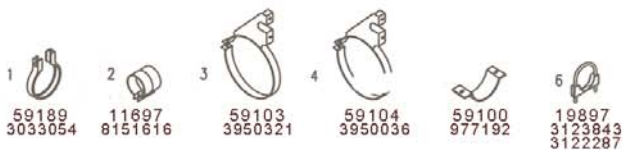

58762
3121736

58763
3126828

58764
3127375

58760
3121760

58765
3127345

Type / Model FL C

Type / Model FL 608 - 611

Truck makers part numbers are quoted for reference only.