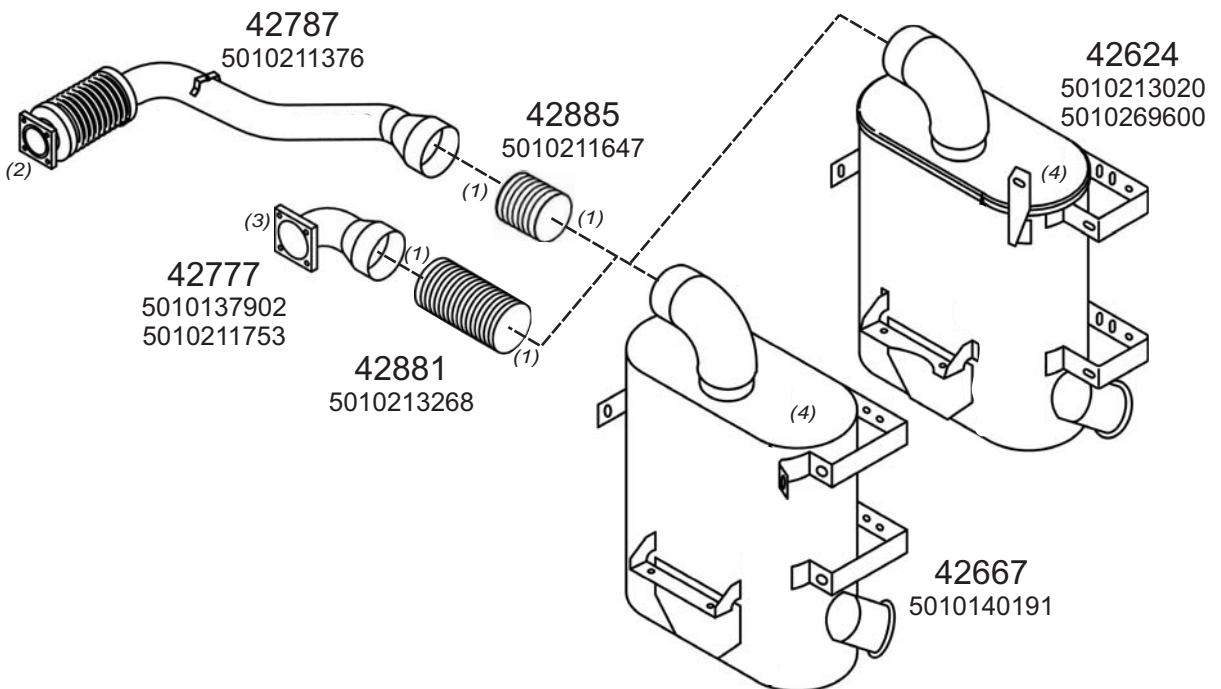

42787
5010211376

42885
5010211647

42777
5010137902
5010211753

42881
5010213268

42624
5010213020
5010269600

42667
5010140191

Type / Model RENAULT MAGNUM HORIZONTAL LHD EURO1 Ae380, AE500(V8), AE520(V8)

Truck makers part numbers are quoted for reference only.

0509001