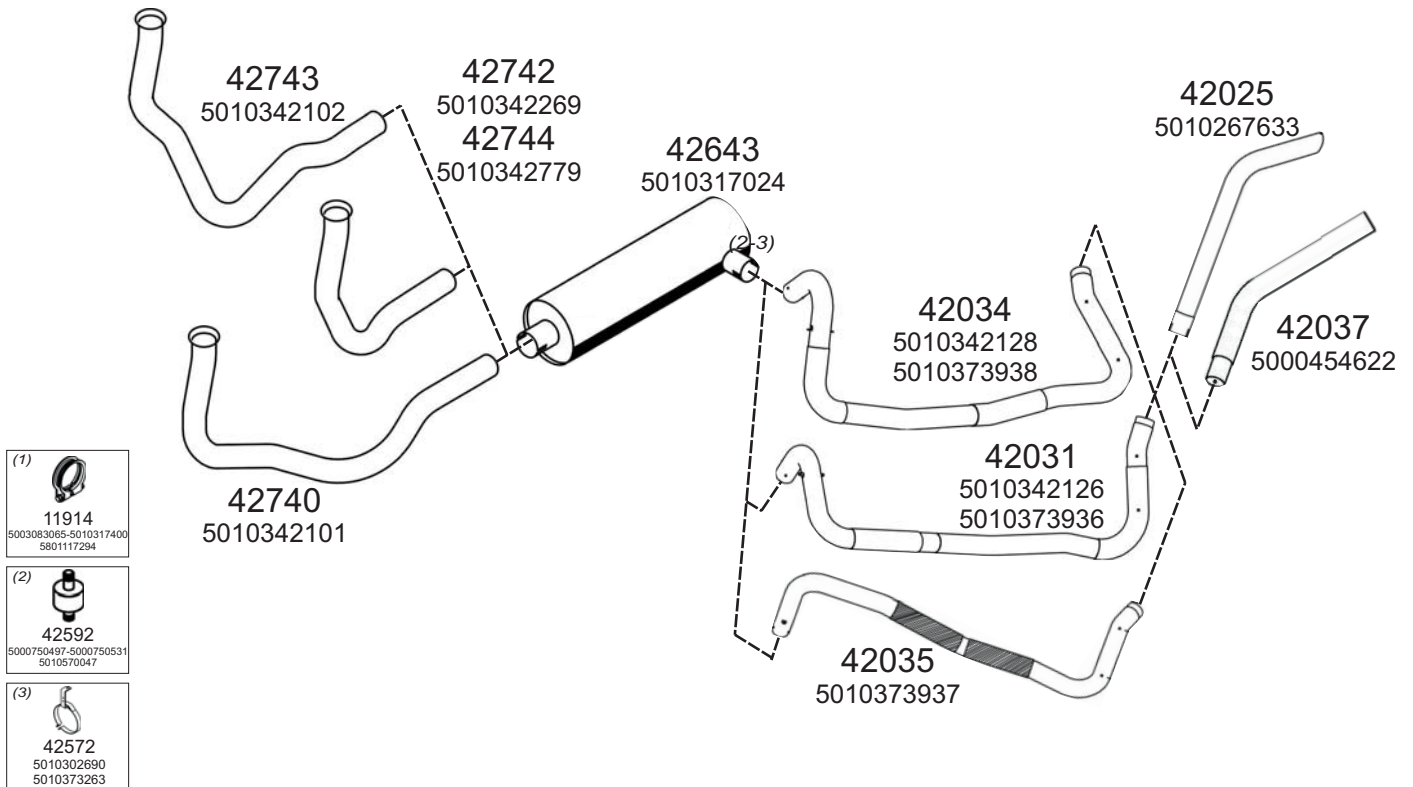

Type / Model RENAULT MIDLINER VERTICAL LHD EURO2 M150, M180, M210, M250

Truck makers part numbers are quoted for reference only.

0517005