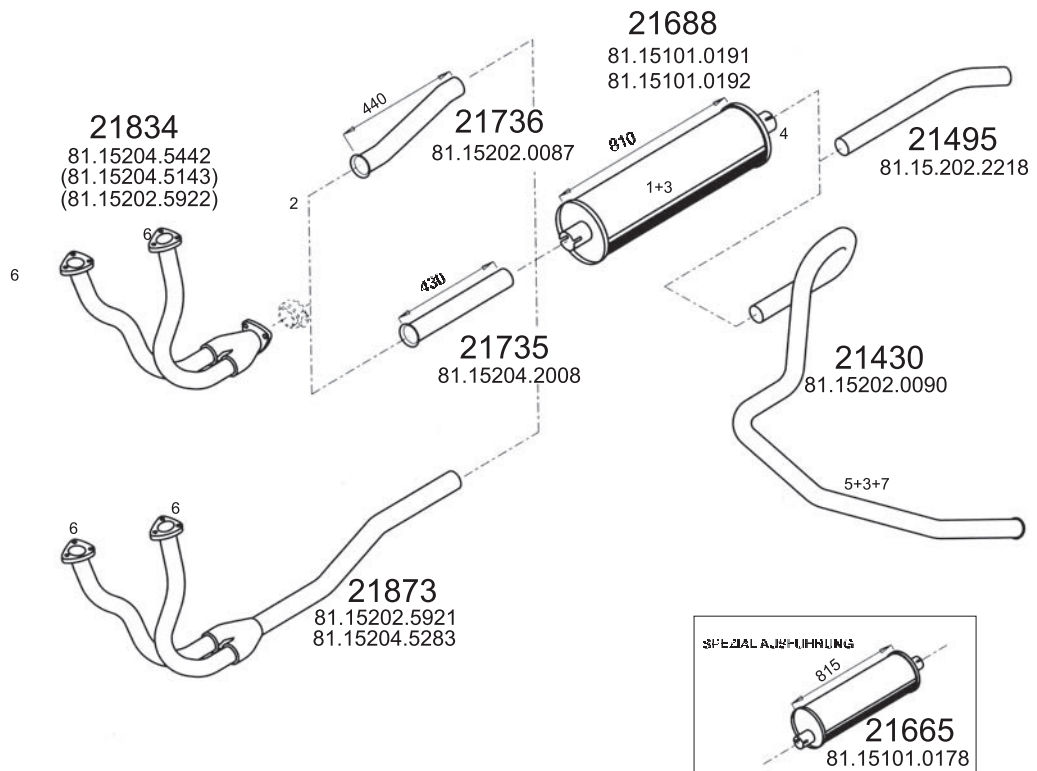

Type / Model (6.90 F/FR, 8.90 F/FR) 560

- 1 **21597**
  81.15501.5560
  (81.15501.5374)
- 2 **21194**
  81.98112.0047
- 3 **21190**
  91.96210.0052
- 4 **11045**
  06.67042.0116
- 5 **11043**
  06.67042.0115
- 6 **21191**
  81.19501.0017
- 7 **21563**
  81.97486.0875