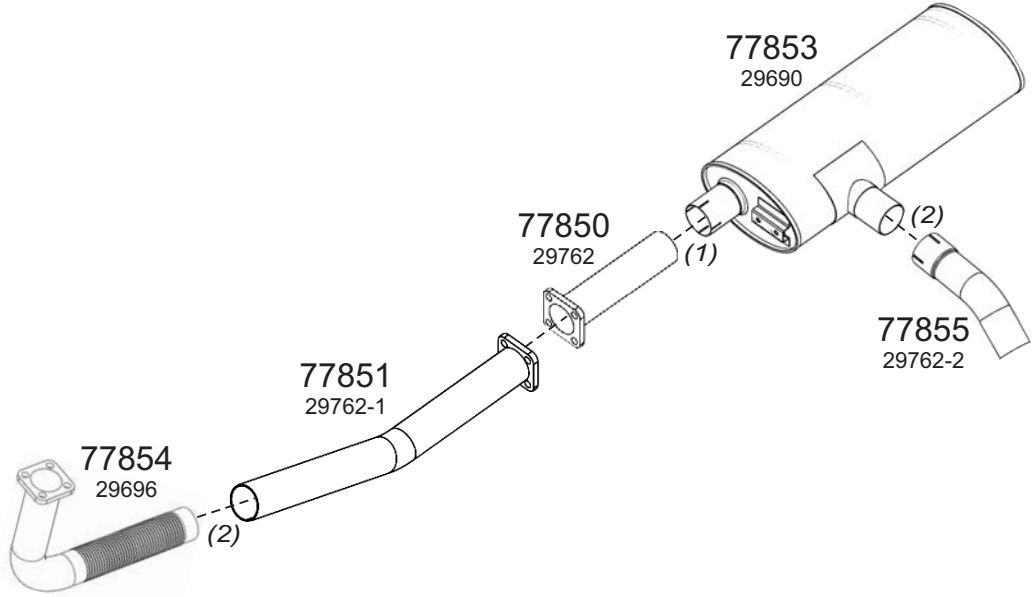

Truck makers part numbers are quoted for referance only.

Type / Model CHRYSLER 26.200 SUPER PERKINS MOTOR

Type / Model CHRYSLER 32.260 HINO MOTOR

Truck makers part numbers are quoted for referance only.

Type / Model | CHRYSLER HI-EX SUSTURUCU