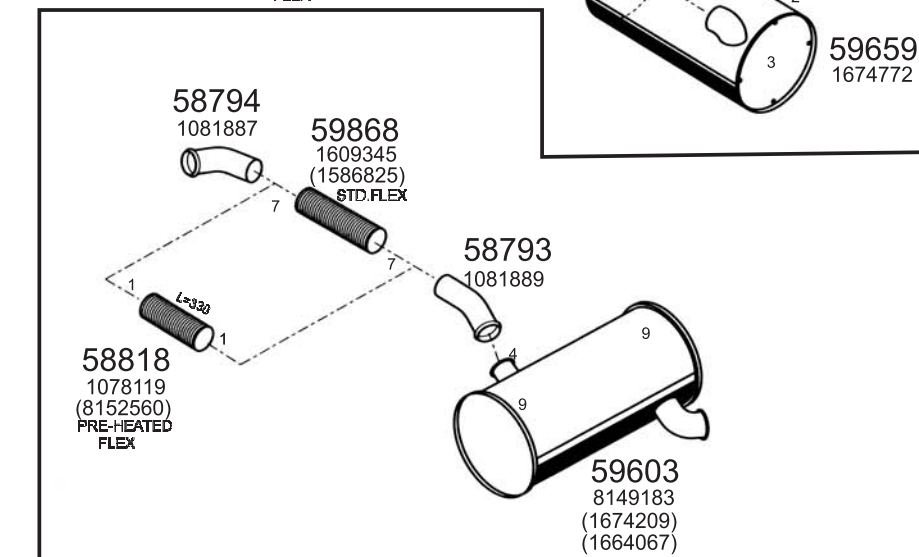

Type / Model F10 TD 102 ENG/F12 TD 122 ENG,TD 123 ENG.SLEEPER CAB&GLOBETROTTER/F16 SLEEPER CAB&GLOBETROTTER

Truck makers part numbers are quoted for referance only.

Type / Model F10 TD 102 ENG. / F12 TD 122 ENG, TD 123 ENG