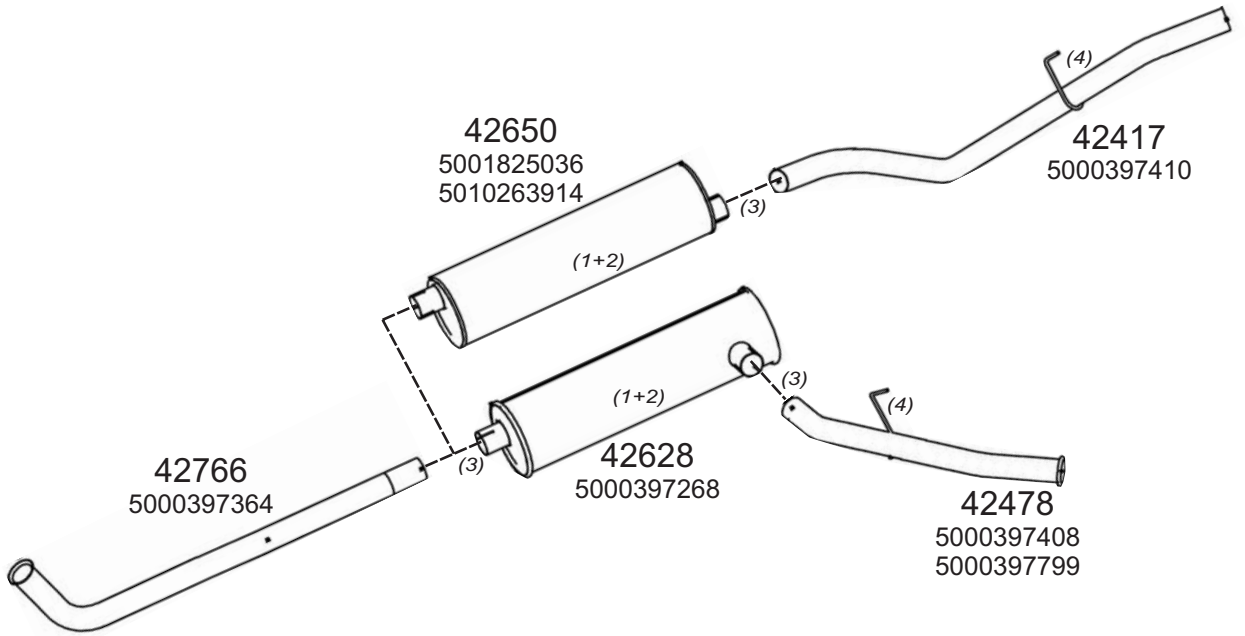

Type / Model RENAULT MESSENGER HORIZONTAL LHD 3.5T, 4.5T, 6T B90