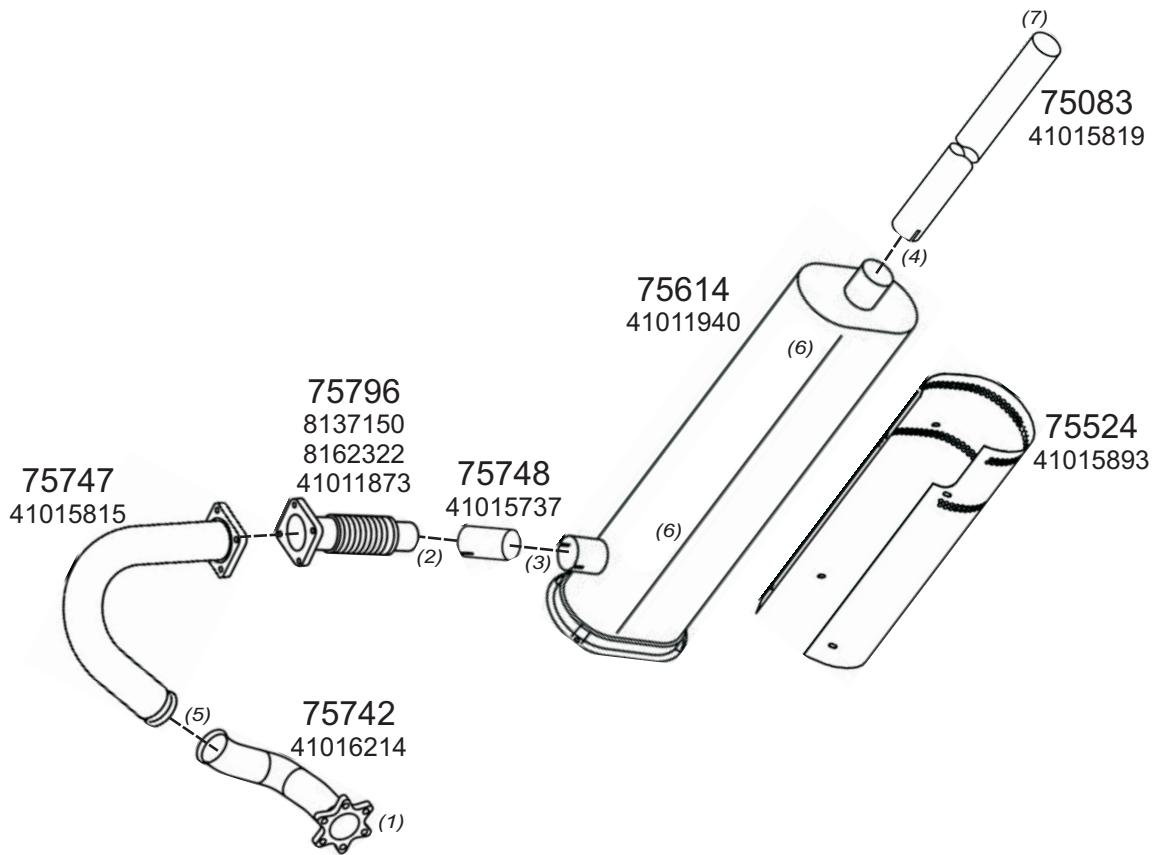

Type / Model IVECO EUROTRAKKER LHD VERTICAL 340E34, 340E37, 410E37, 410E42