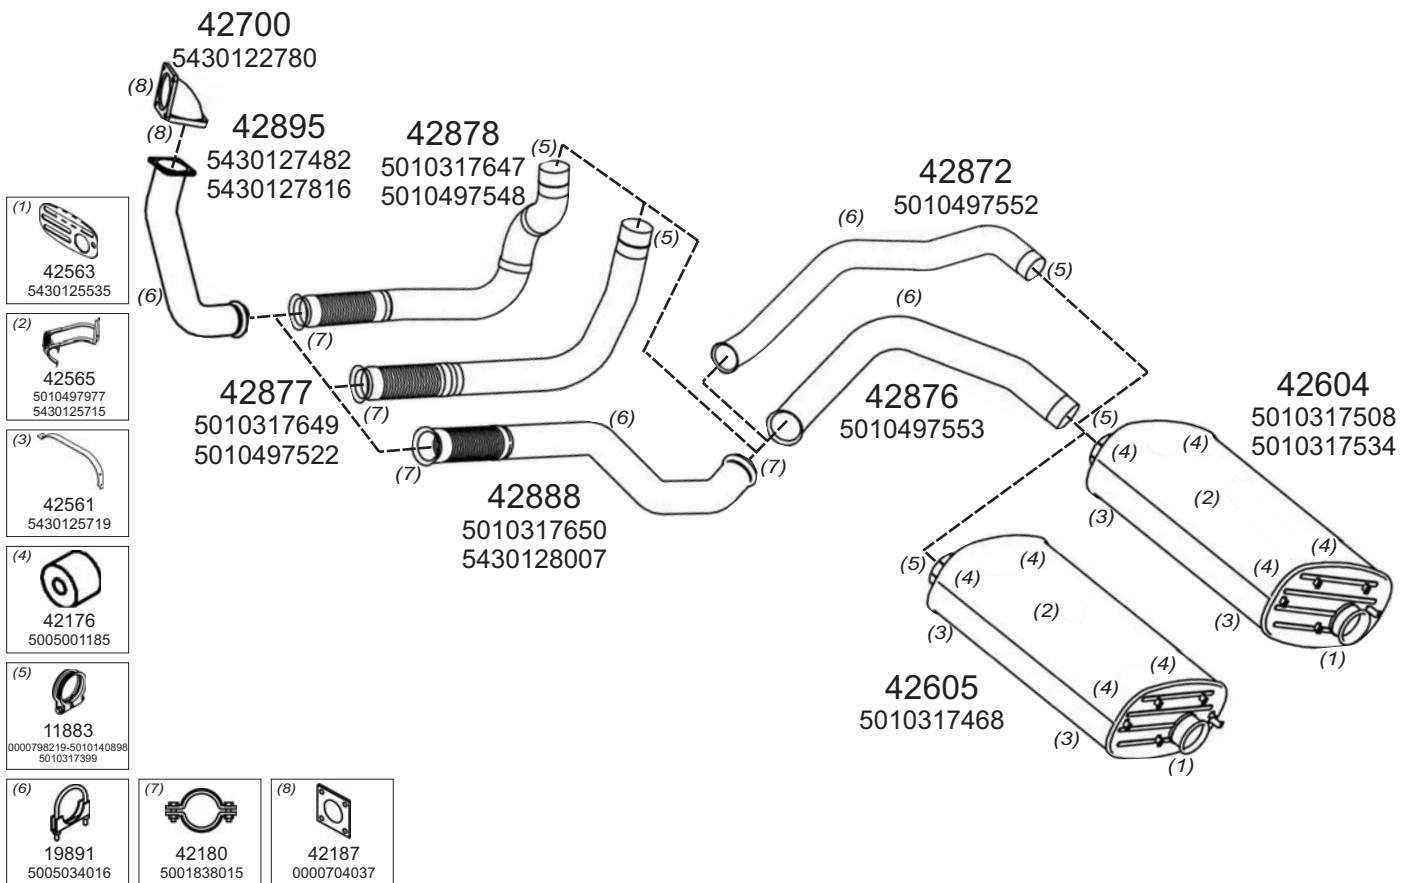

Type / Model RENAULT KERAX HORIZONTAL LHD 2000

Truck makers part numbers are quoted for reference only.

0508002