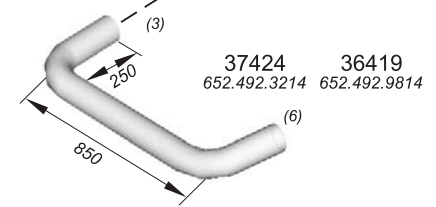

Type / Model Mercedes 1824,1827,1733/1834,1831/2431/2531,1831/2431,1831/2431/2531,1831,1824K/1827K,1827S,1827,1733S/1834S,1738S/1834S/2433S,1824L/2524L,1827L,1734L/1733L/1834L,1733L/1834L/2434L,1733L/1834L,1722L/1733L/1834L.

Truck makers part numbers are quoted for reference only.