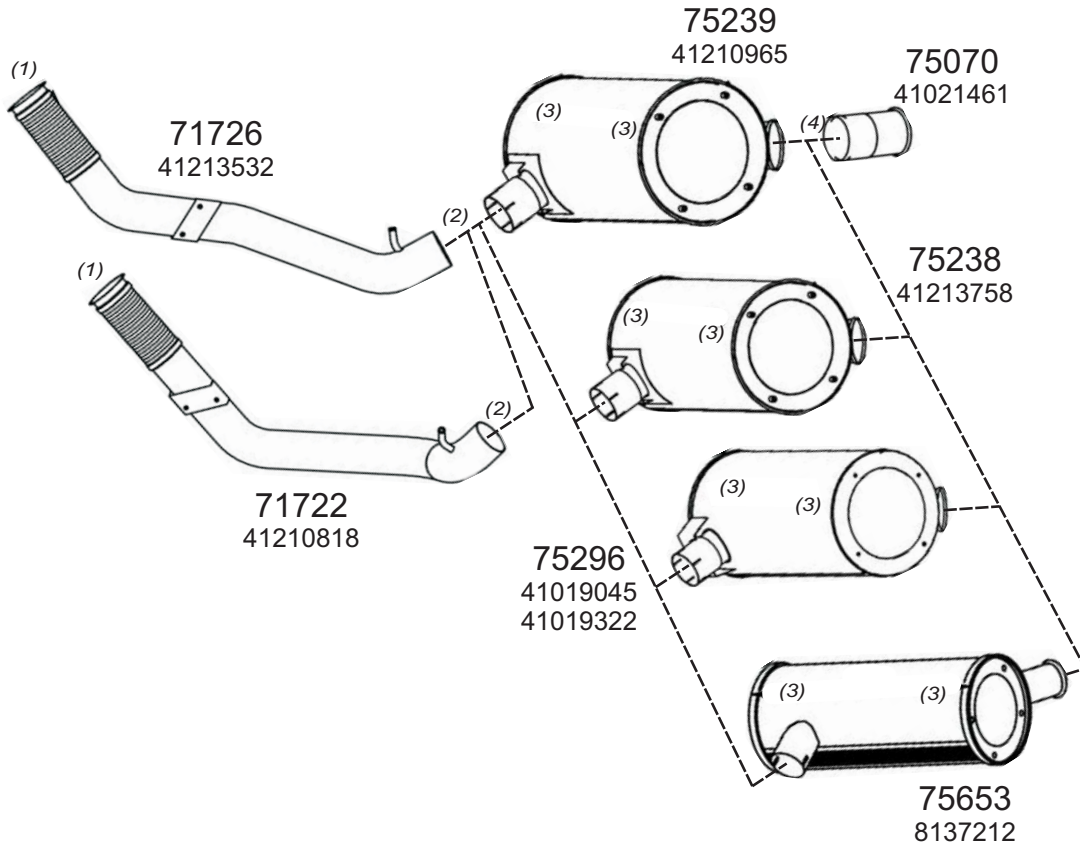

Type / Model IVECO EUROTTRAKKER CURSOR RHD VERTICAL Wb4200, 4500 180E24. Wb4800 260E31, 260E35

Type / Model

Truck makers part numbers are quoted for reference only.

0309017

- (1) 
71594
41201881
- (2) 
75543
42075779
42090154
- (3) 
75599
41015983
8138309
- (4) 
75539
41021481