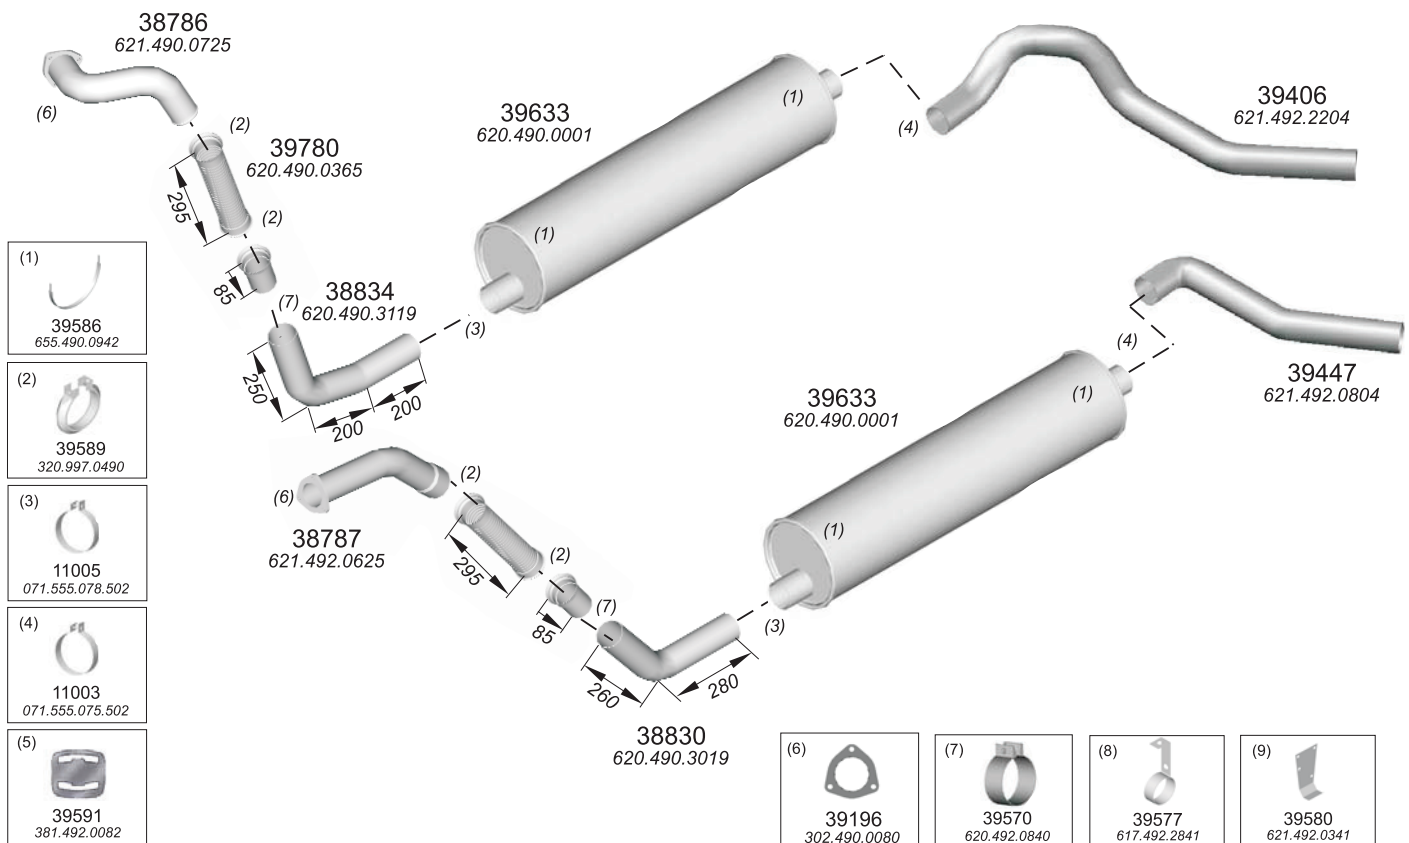

Truck makers part numbers are quoted for reference only.

Type / Model Mercedes 2628K.

Type / Model Mercedes 2628K.

Truck makers part numbers are quoted for reference only.

Type / Model Mercedes 2628A,3328 ALL WD./2628AS 6X6/2628AK 6X6/2628AK 6X6L.