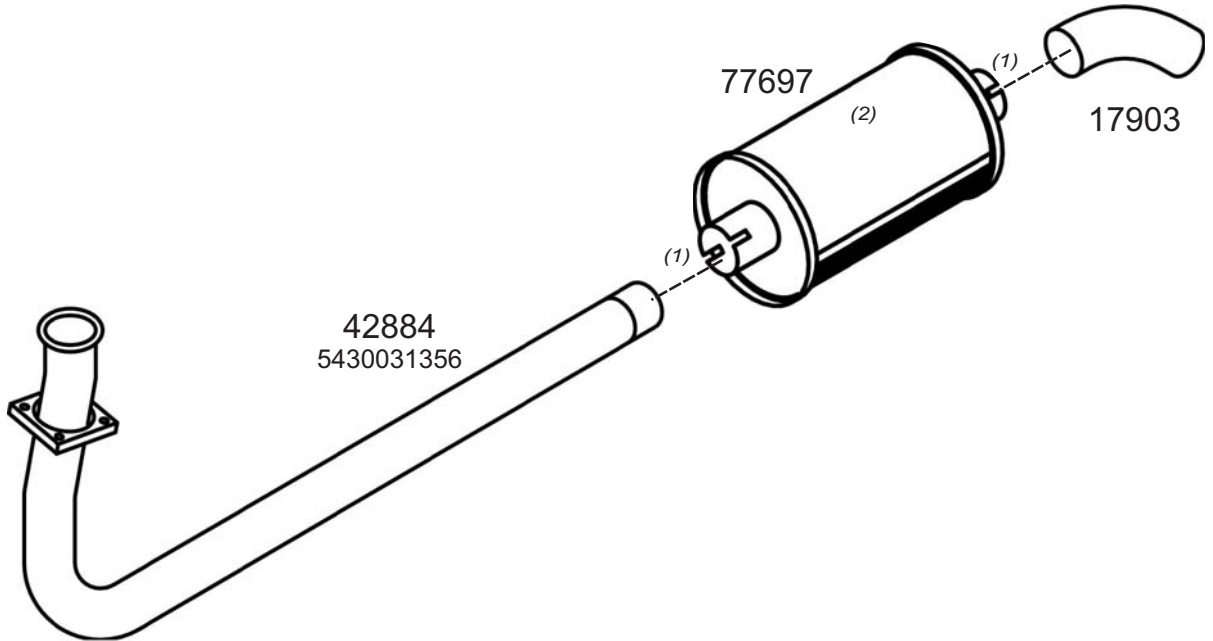

Type / Model RENAULT MIDLINER HORIZONTAL RHD 140, 160, M200

Truck makers part numbers are quoted for reference only.

0517014