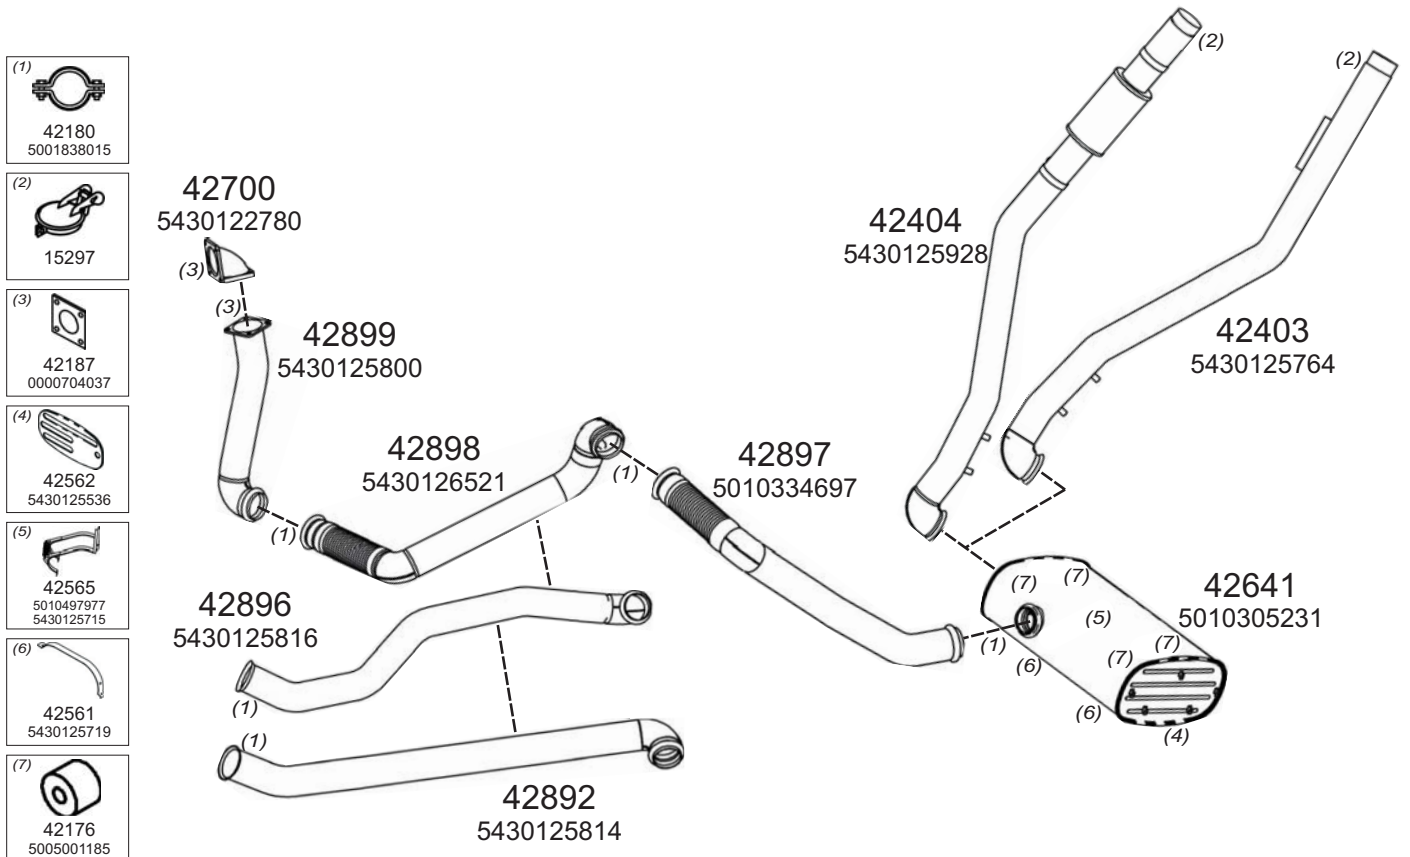

Type / Model RENAULT MAXTER VERTICAL LHD 05/1996 G235, G260, G270, G300, G340TI

Truck makers part numbers are quoted for reference only.

0514002