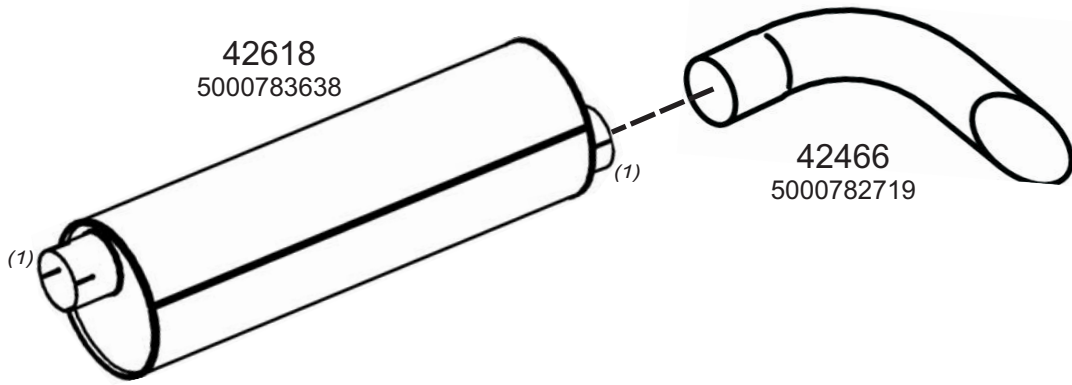

0505002

Type / Model RENAULT FRH HORIZONTAL RHD 1997

Type / Model

Truck makers part numbers are quoted for reference only.

0505003

Type / Model RENAULT GX187 (HEULIEZ) HORIZONTAL LHD 05/93

Type / Model RENAULT GX187 (HEULIEZ) HORIZONTAL LHD 06/93