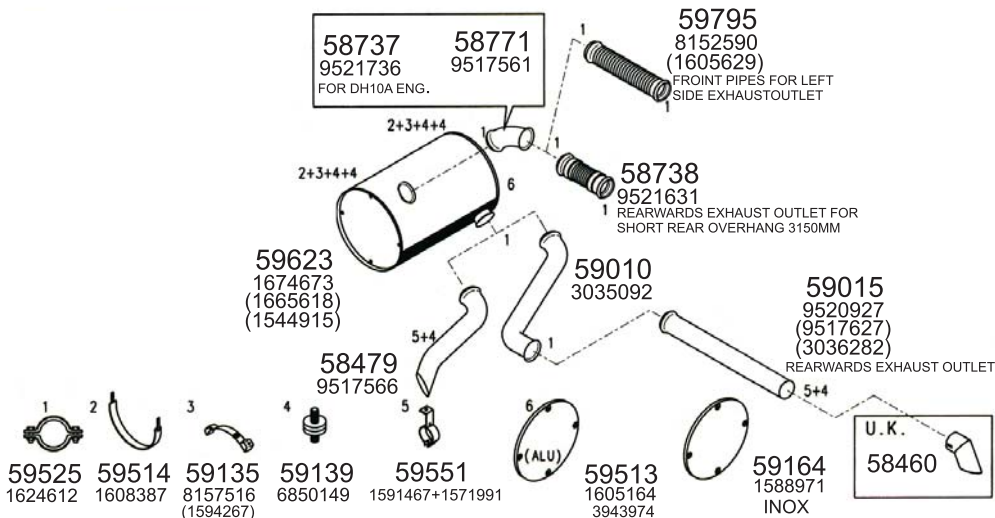

Type / Model L2000 SERIES L20 / L24 / L33 / L35

Truck makers part numbers are quoted for reference only.