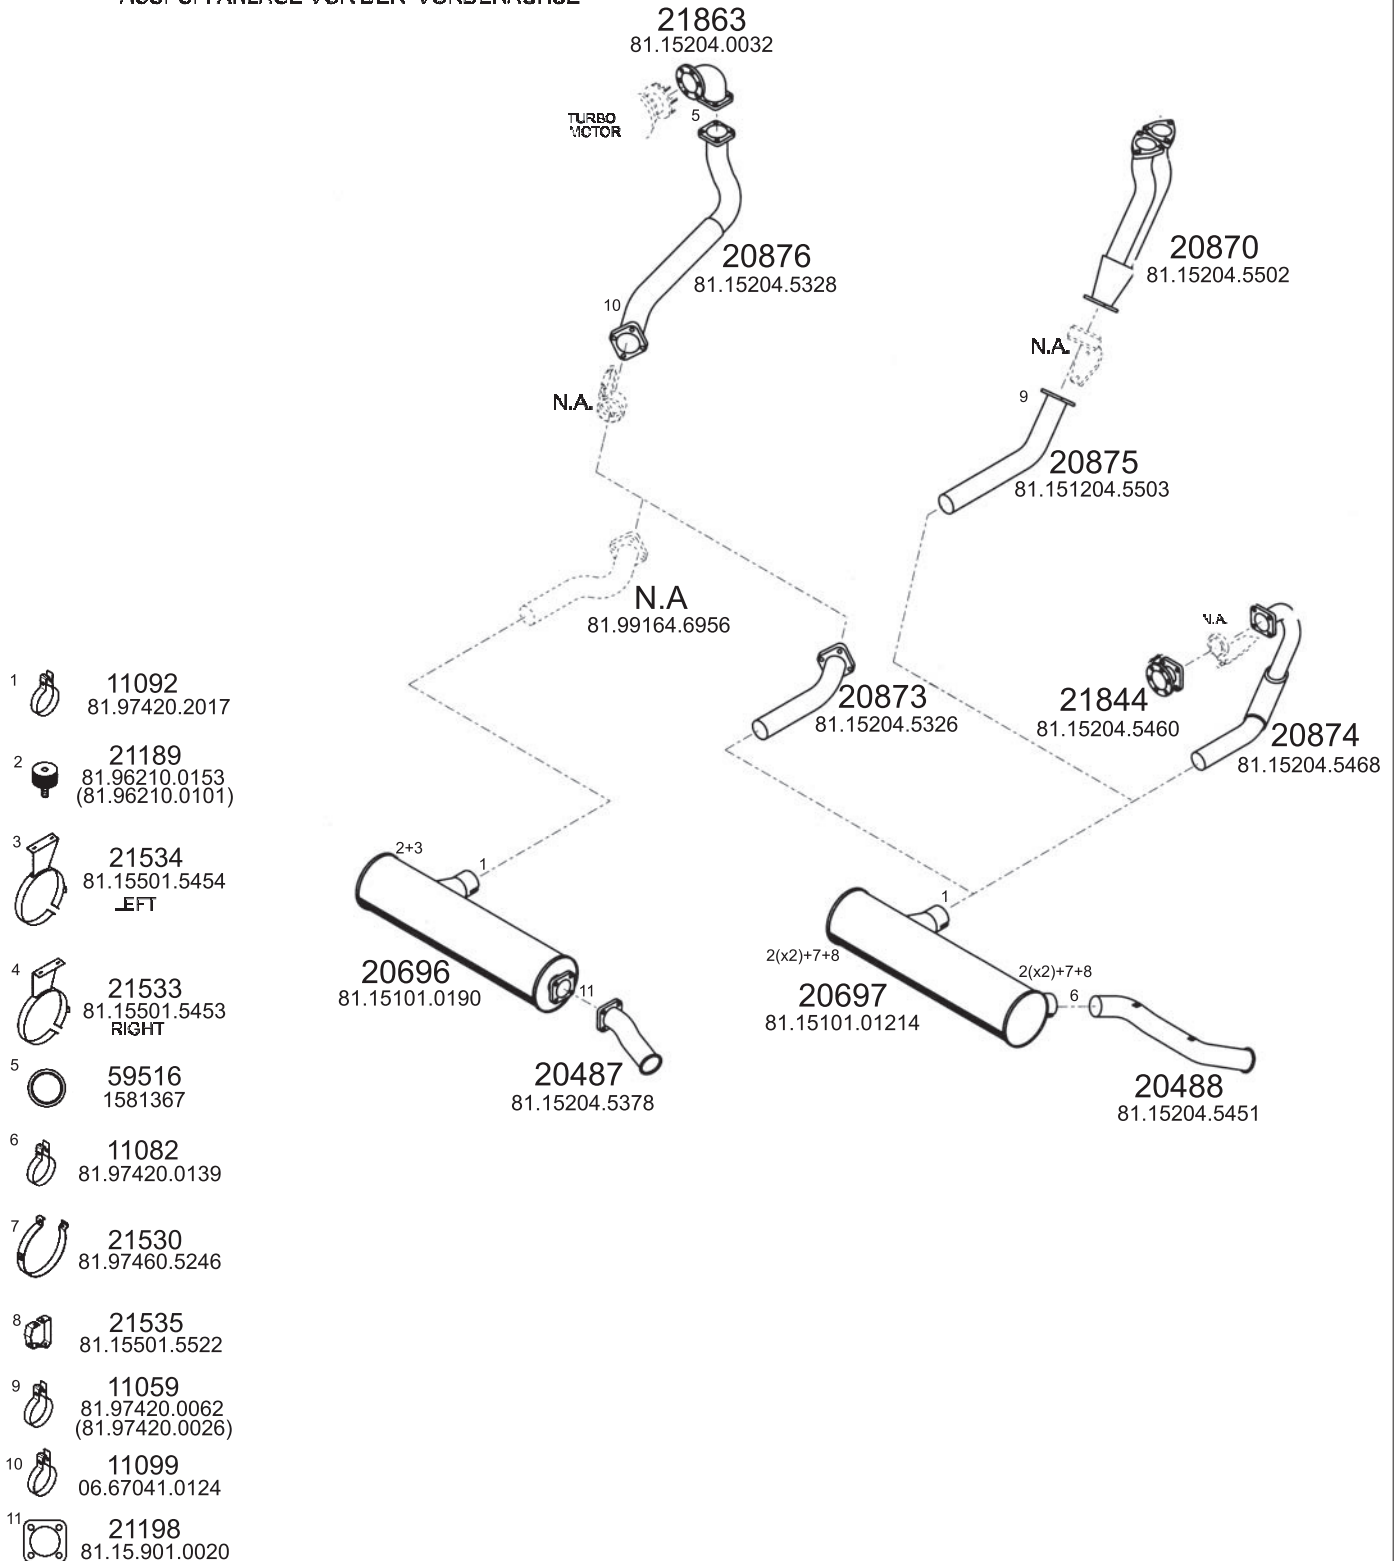

AUSPUFFANLAGE VOR DER VORDERACHSE

Type / Model (16/19 TON) F01 ; (16/19 TON) F02 ; (16/19 TON) F03 ; (16/19 TON) F04 ; (22/24/25/26 TON) F05-F06 ; (22/24/25/26 TON) F07 ; (22/24/25/26 TON) F08 ; (28/30/31/32 TON) F13 ; (28/41 TON) F14 ; (22/24/25/26 TON) F16 ; (38 TON) F17

Truck makers part numbers are quoted for reference only.