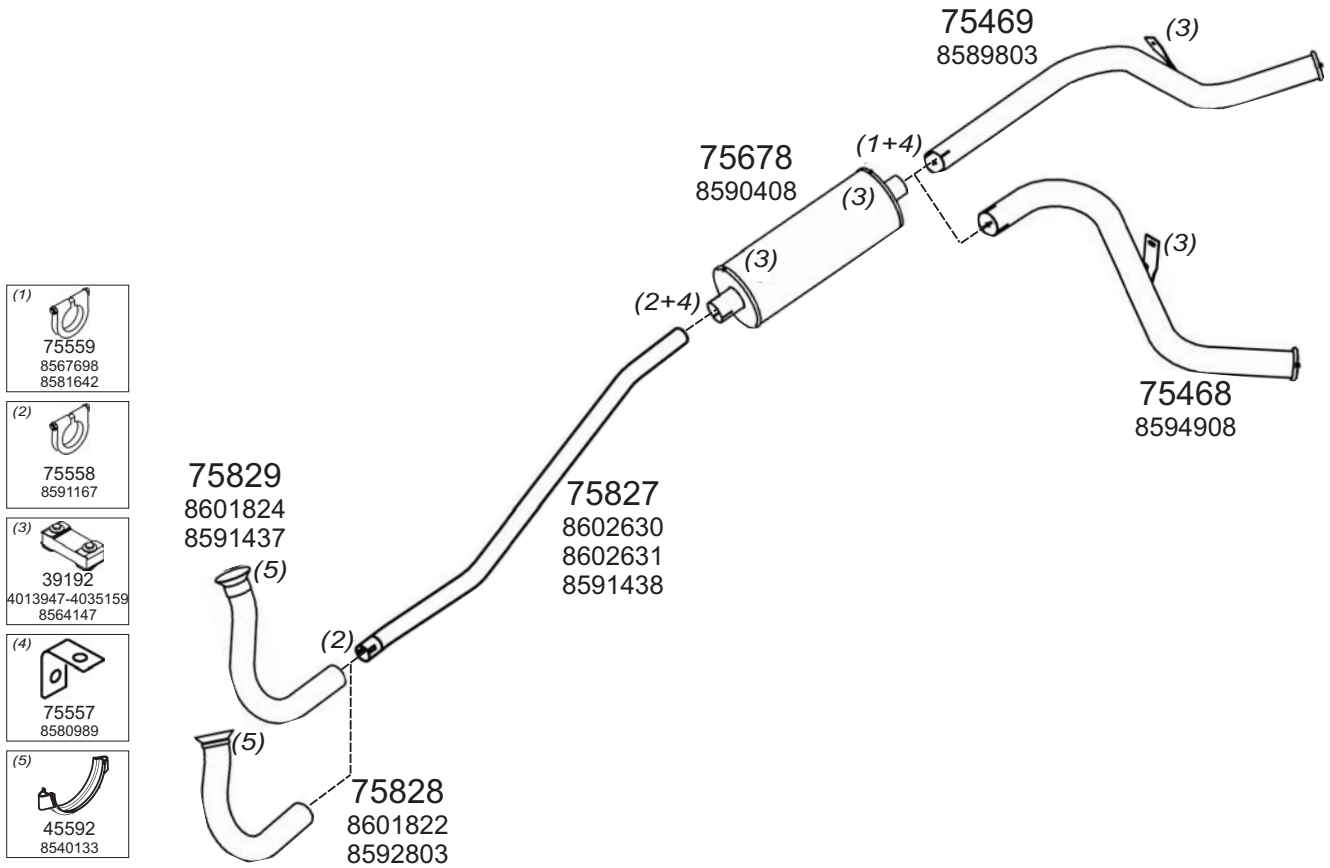

Type / Model IVECO FIAT LHD 1988 TURBO ZETA 60.11, 65.12, 79.12