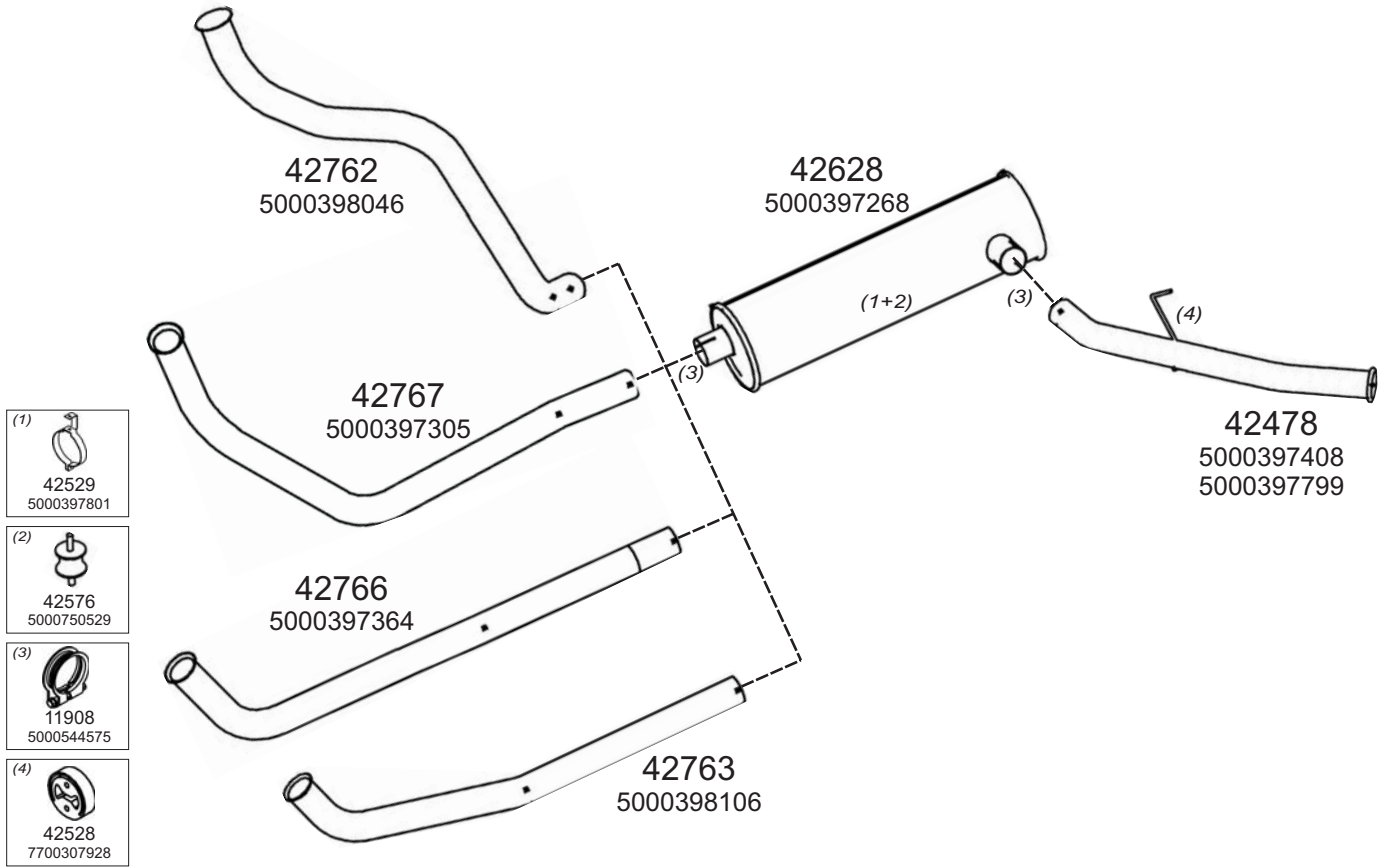

Type / Model RENAULT MESSENGER HORIZONTAL LHD/RHD B90, B110, B120

Type / Model

Truck makers part numbers are quoted for reference only.

0516008