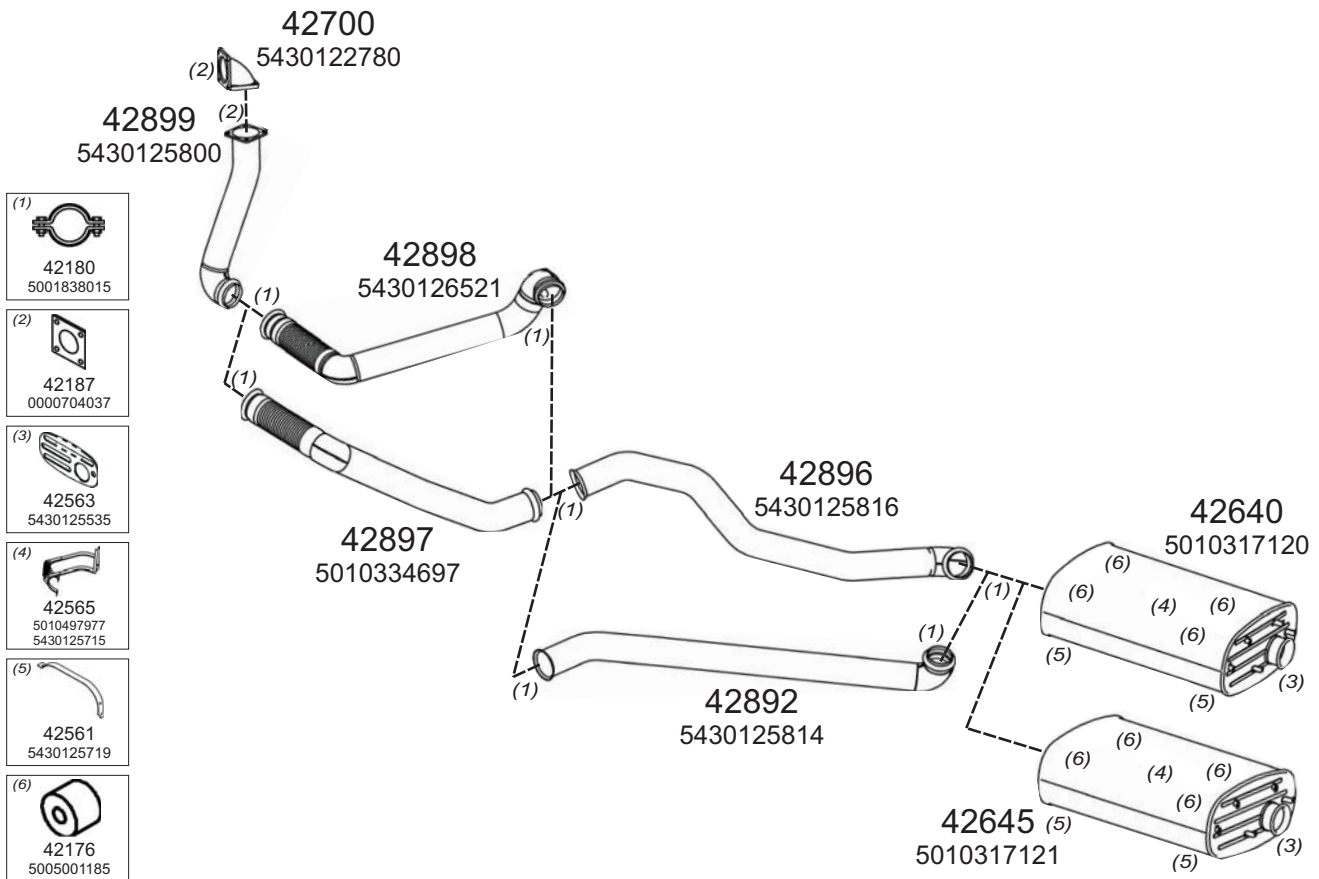

Type / Model RENAULT MAXTER VERTICAL LHD 05/1996 G235, G260, G270, G300, G340TI