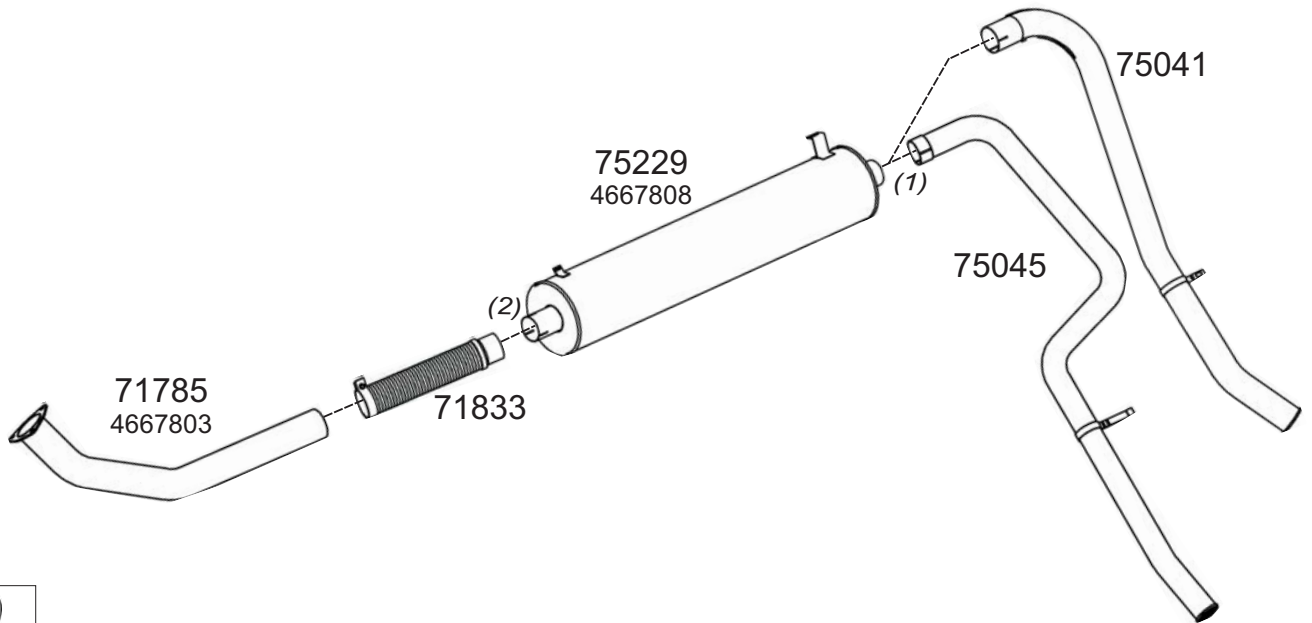

Type / Model IVECO FIAT LHD 691