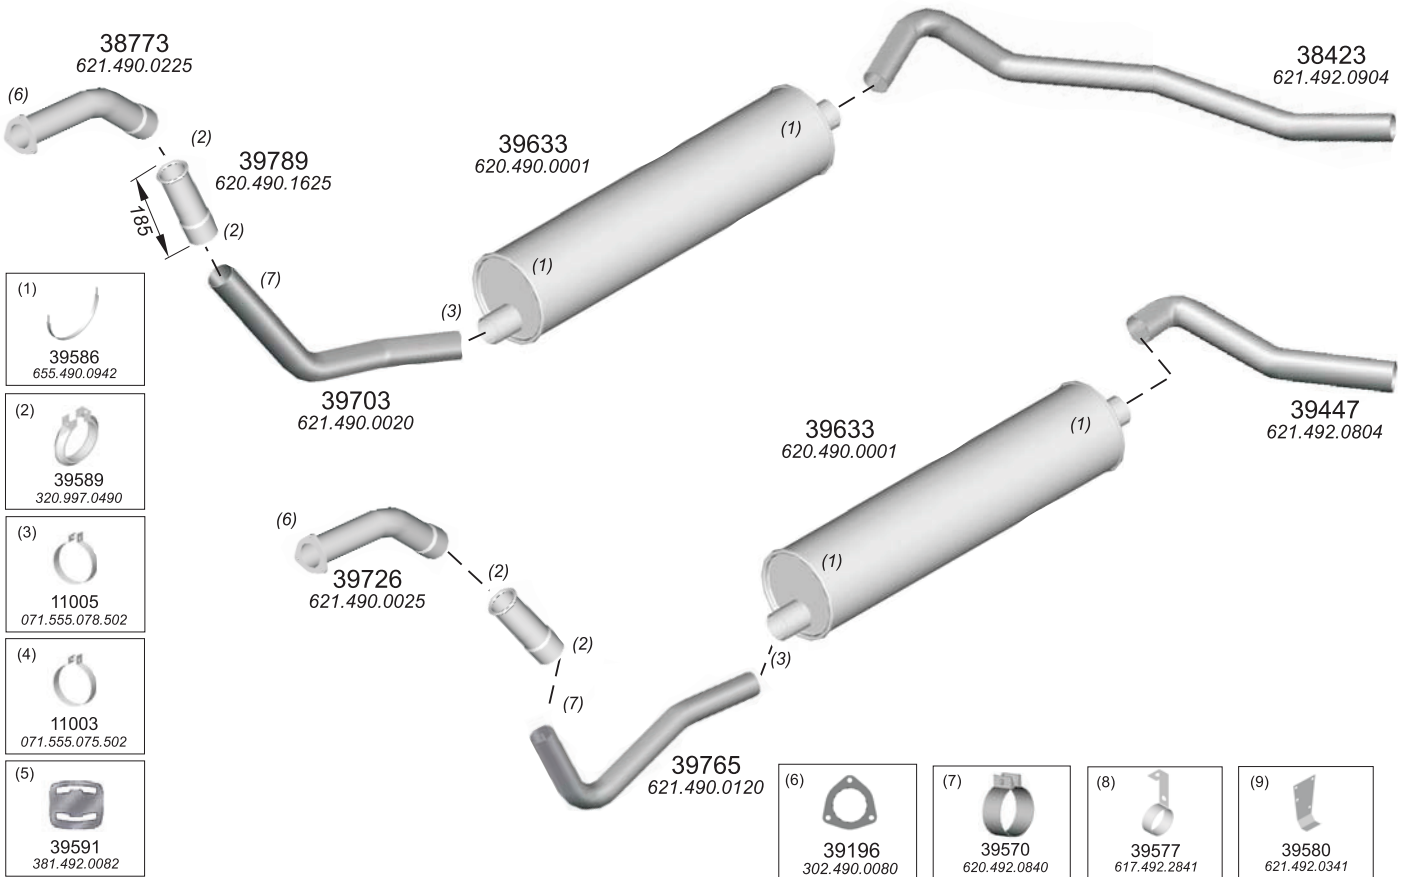

Type / Model Mercedes 2636,3036,3336,2645AF/2636AS 4X4/2636AK 4X4/2636AK,3826AK 4X4.