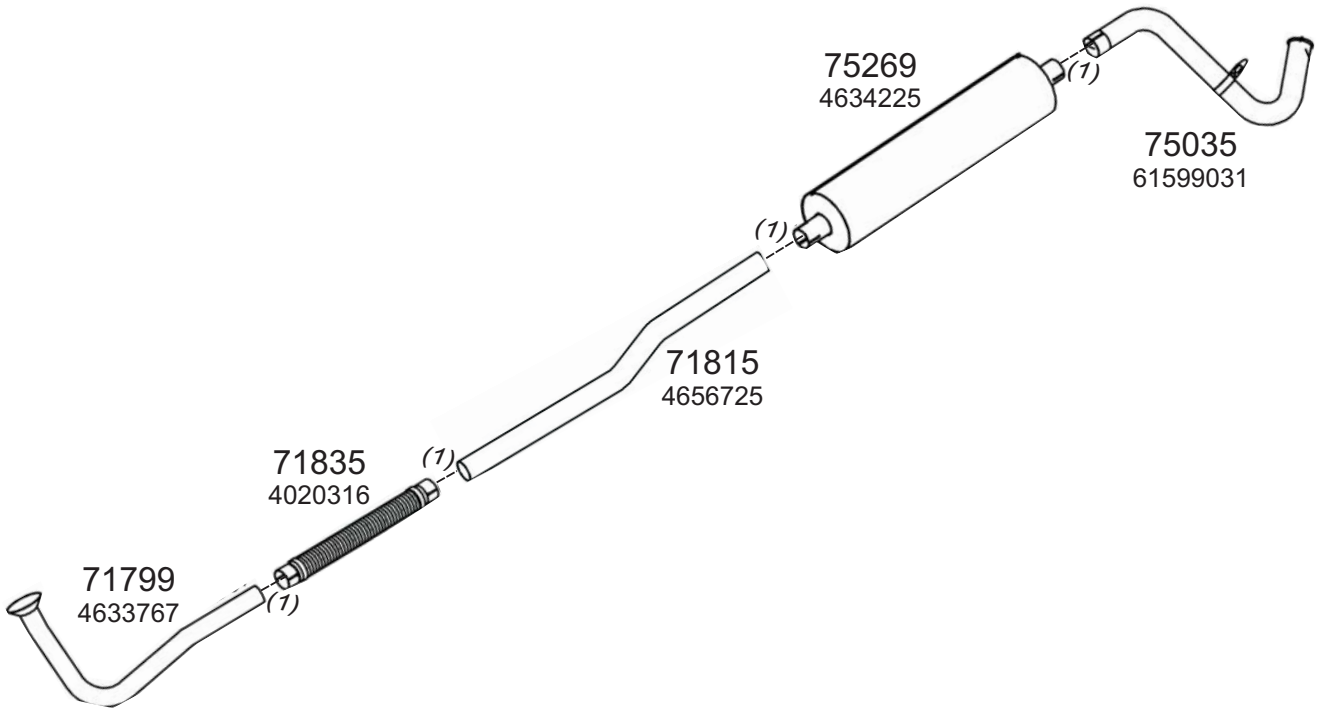

Type / Model IVECO FIAT LHD 650 N1, 650 N2, 662 N2, 662 N3, 100 NC, 110 NC