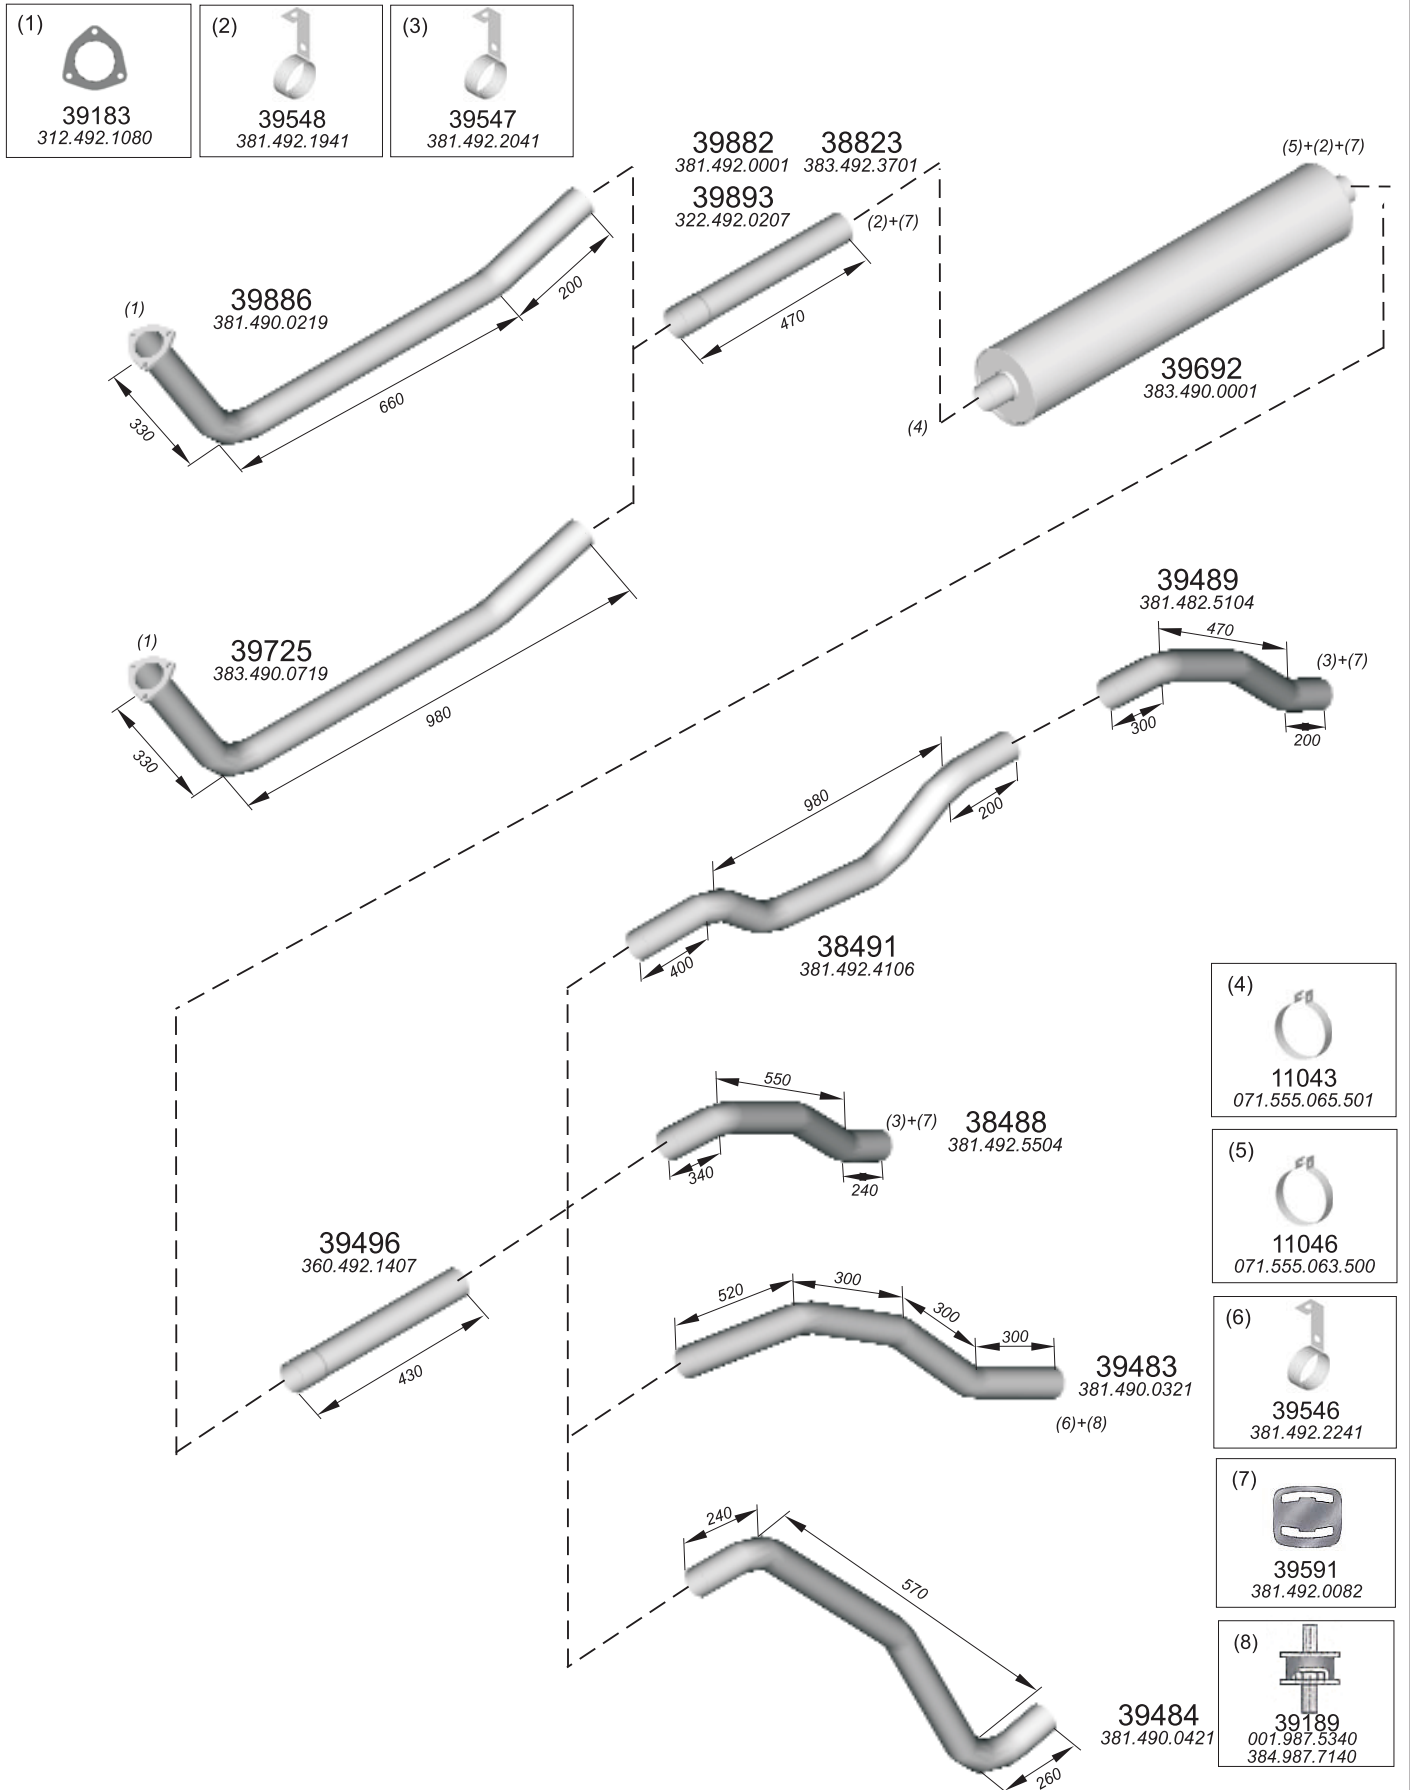

Type / Model Mercedes 1013S,1013,1013K,1013KO,1013A,1013AK,1213S,1213,1213KO,1213A,1213AK,1213AKO,1413,1413K,1413KO,1413A,1413AK,1413AKO,1613L (AIR SUSPENSION)...

Truck makers part numbers are quoted for reference only.