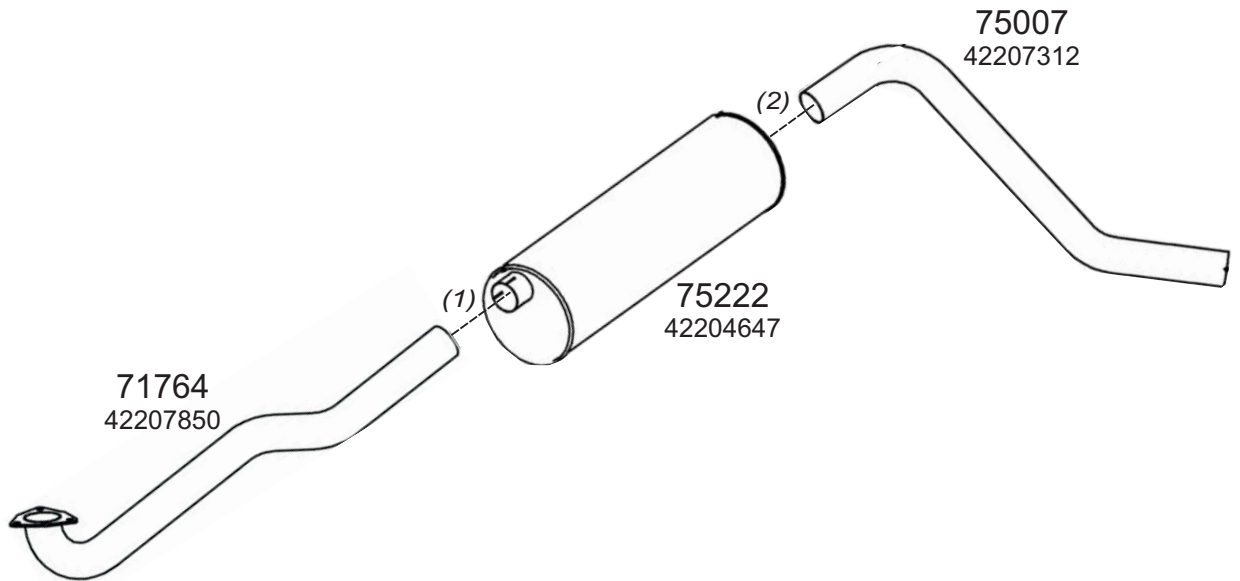

Type / Model IVECO FIAT LHD 80.13A, 80.13AT, 80.13AH, 90.13A, 90.13AT, 90.13AH, 110.13A, 110.13AH, 110.16A, 130.13A, 130.13AH, 130.16A, 130.16AT, 130.13AH