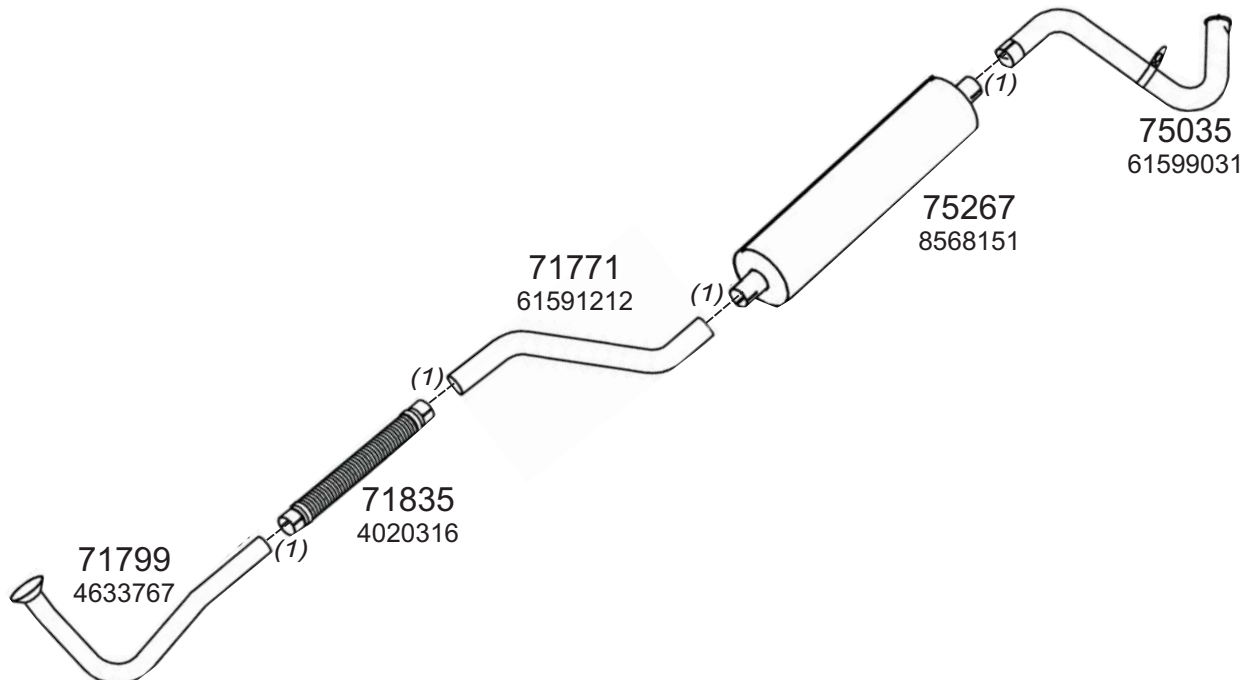

Type / Model IVECO FIAT LHD SERIE II 50.8

Truck makers part numbers are quoted for reference only.

0301003

Type / Model IVECO FIAT LHD 110 SERIE II

Type / Model IVECO FIAT LHD SERIE II CABINA RIBALTABILE 110F14, 110NC