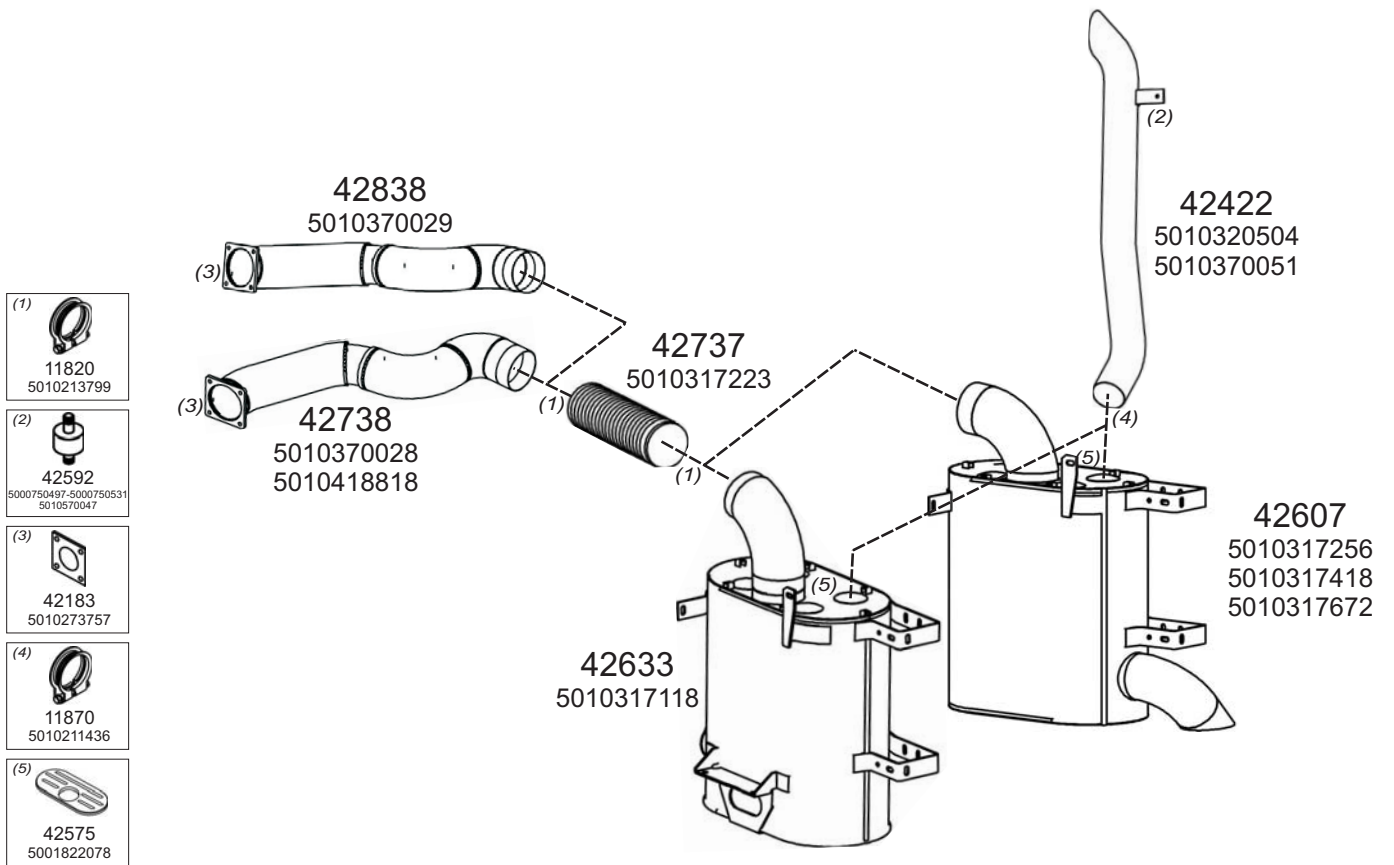

Type / Model RENAULT MAGNUM HORIZONTAL LHD EURO2 AE390, AE430, AE470

Truck makers part numbers are quoted for reference only.

0509003