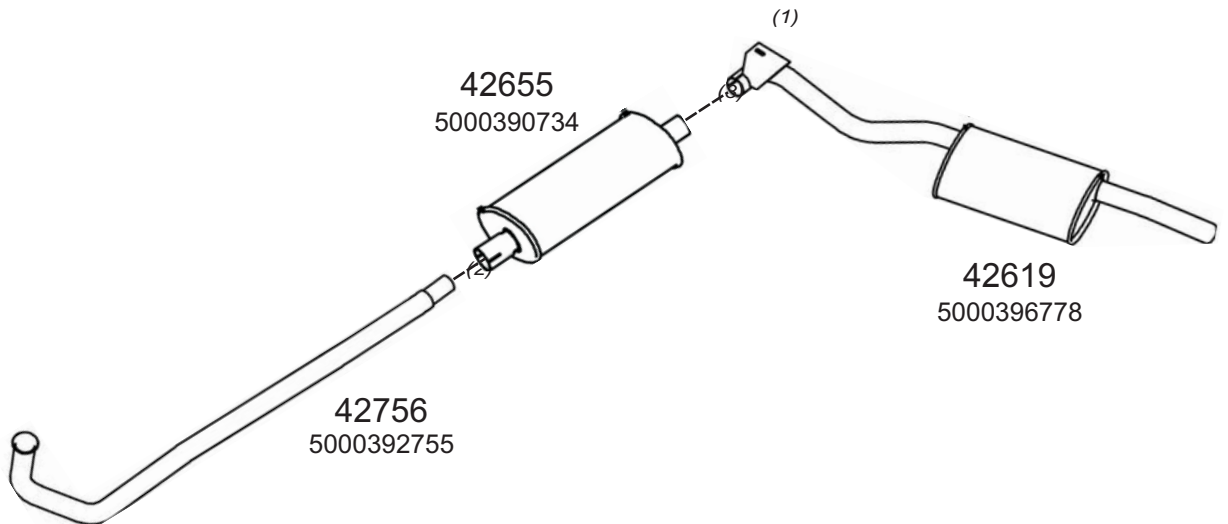

Truck makers part numbers are quoted for reference only.

0514004

Type / Model RENAULT MEGABUS HORIZONTAL LHD

Type / Model

Truck makers part numbers are quoted for referance only.

0515001

Type / Model RENAULT MESSENGER HORIZONTAL LHD B70