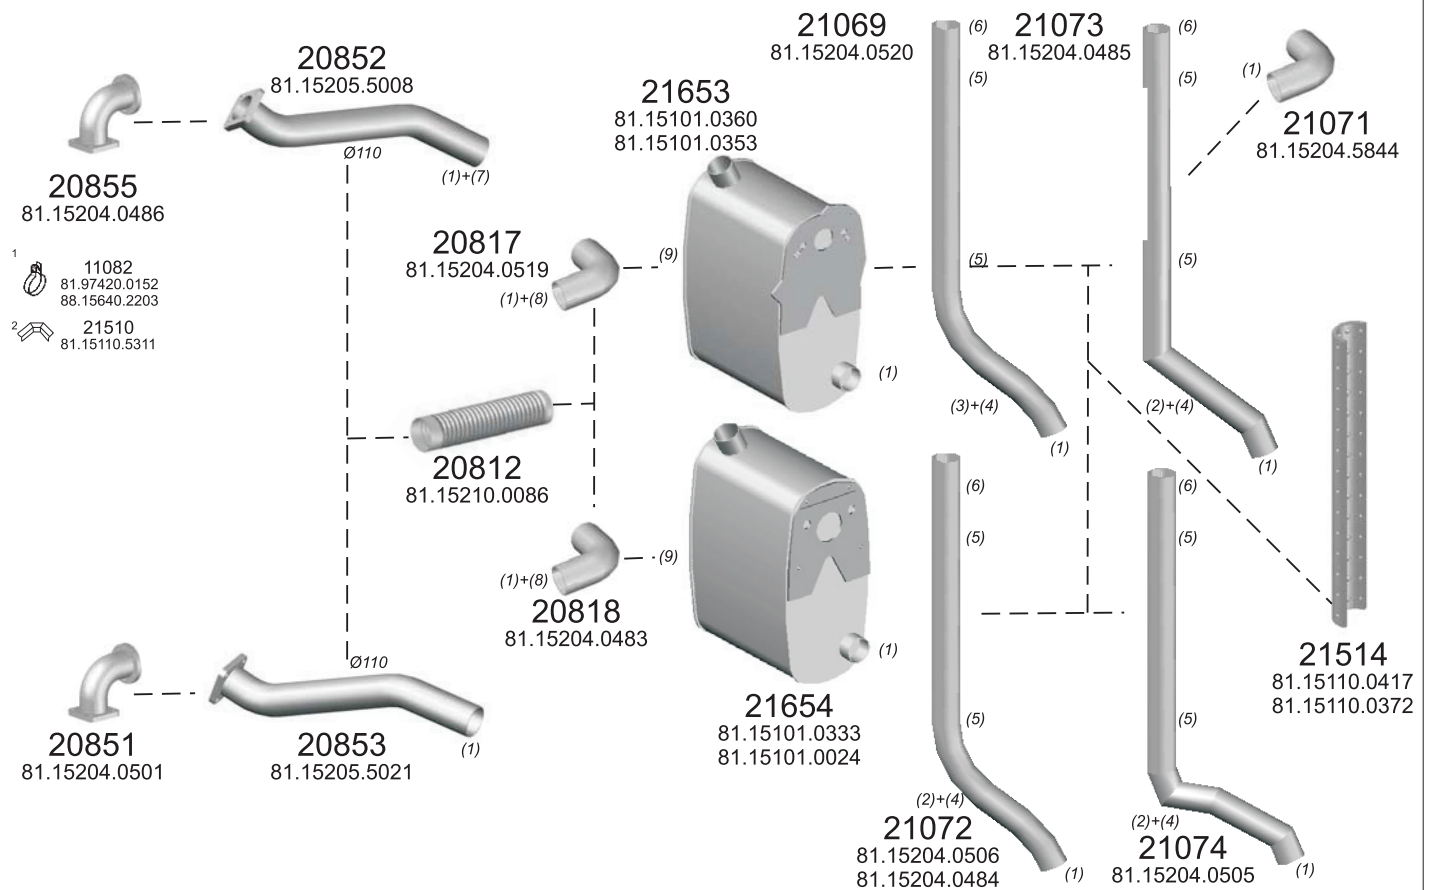

Type / Model TGA (18 TON) H02,H05,H06,H09,H12;(26 TON) H17,H20,H23;(26/33 TON)H25,H29;(35 TON) H36;(41/50 TON)H38;(32/35 TON)H40;(33 TON)H86 .

Truck makers part numbers are quoted for reference only.