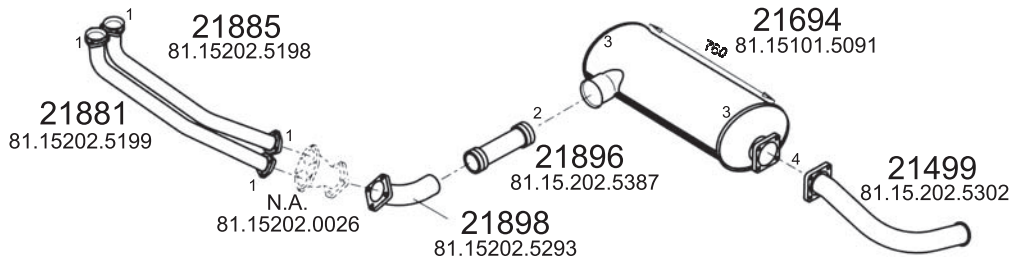

Type / Model (13.168 F/FL, 13.192 F/FL, 14.168 F/FL, 14.192 F/FL) 232,523