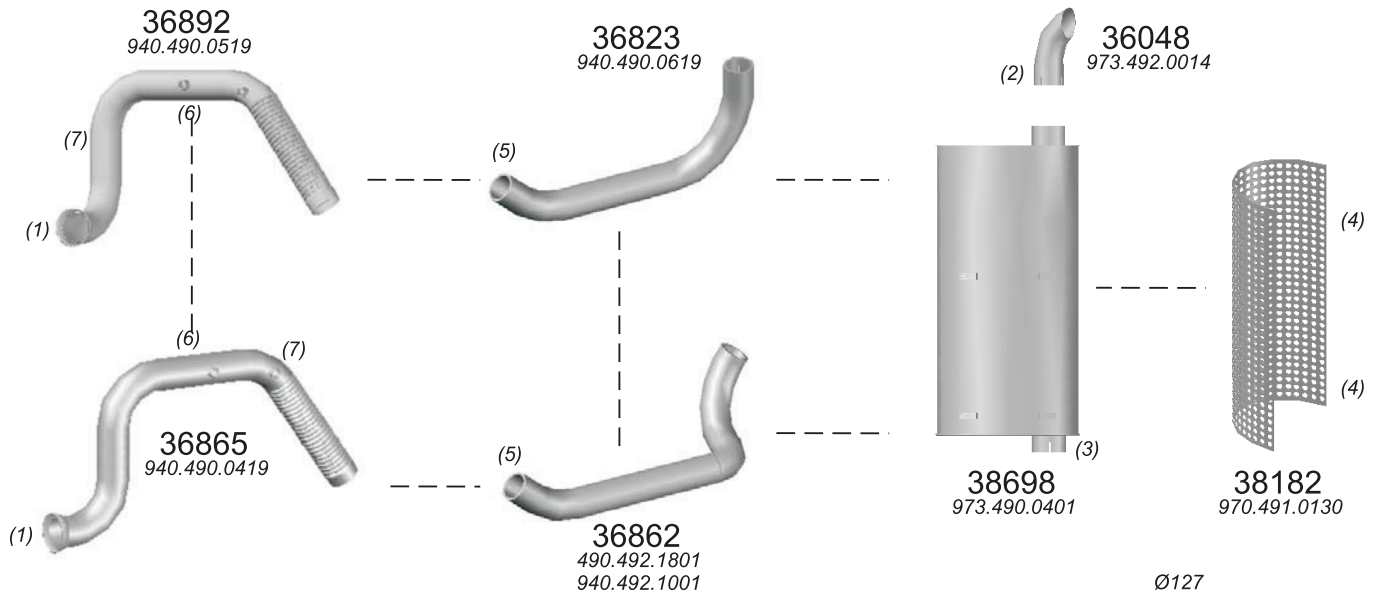

(1) 39537 620.997.0590	(2) 39172 674.492.0040	(3) 39170 676.492.0040	(4) 38186 940.490.0042	(5) 38186 940.492.0040	(6) 11051 071.555.090.501 395.492.0040	(7) 38511 940.490.0041

Type / Model Mercedes 1823,1828,1828A,2628,1823L,1828L,2523L,2528L,1823LS,1828LS,1823K,1823AK,1828K,1828AK,2628K,2628B