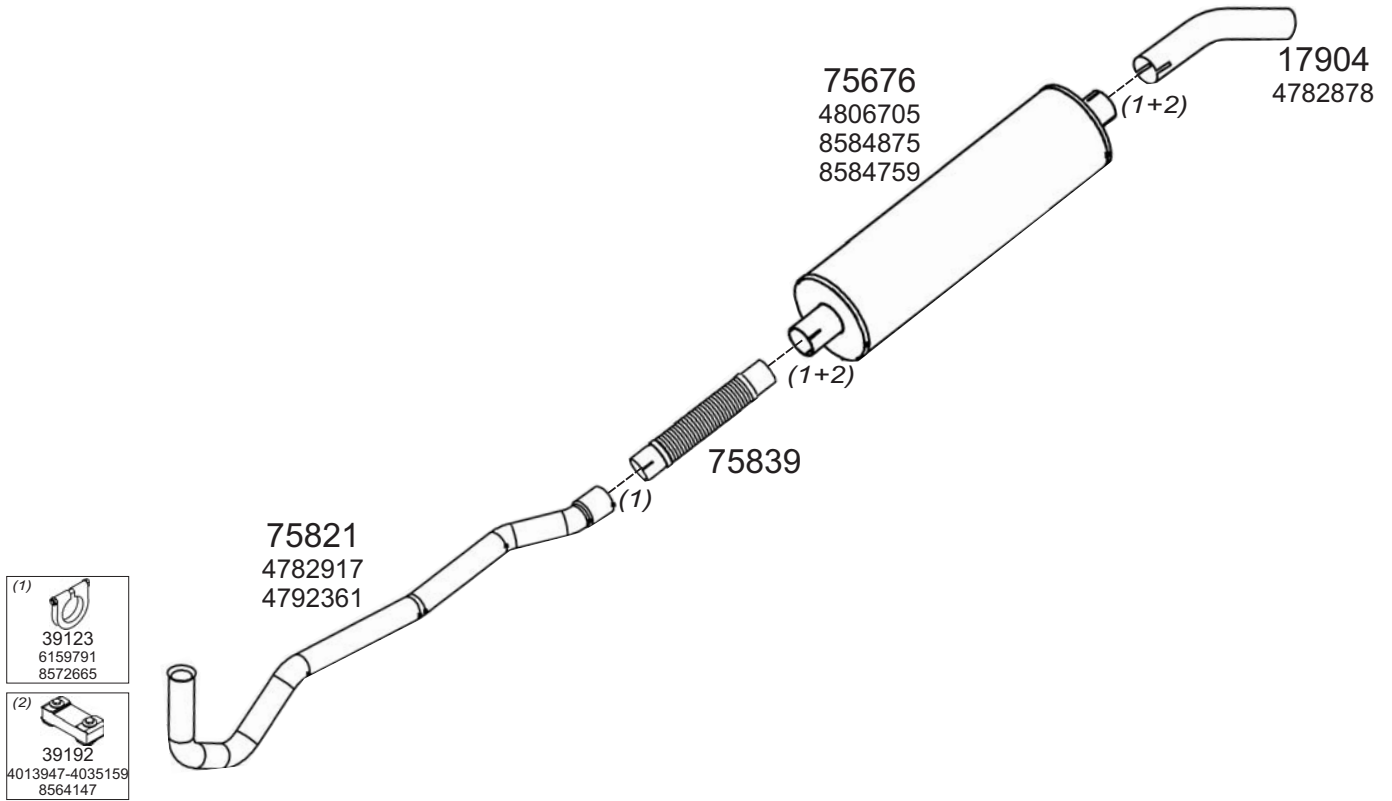

Type / Model IVECO FIAT RHD 10/1985 ZETA 115.17, 135.17, 145.17