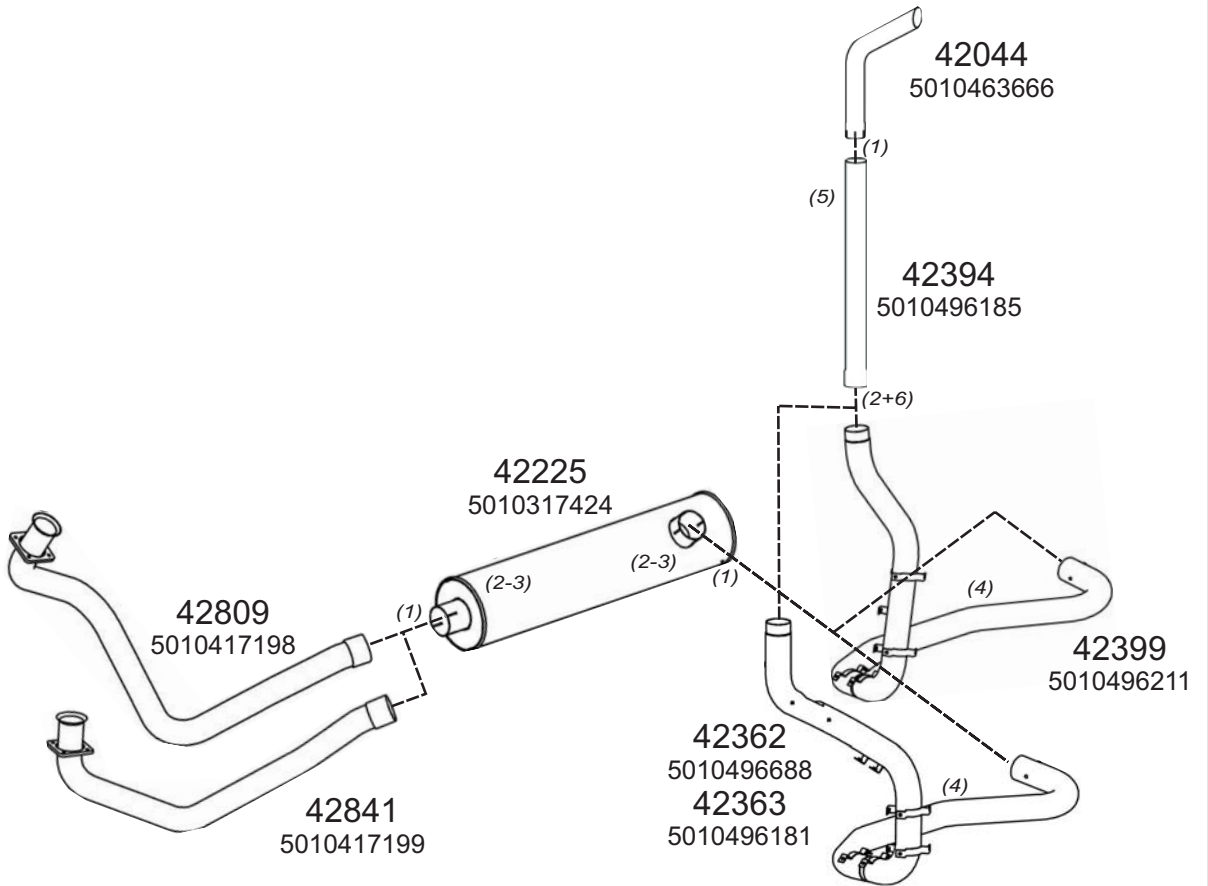

Type / Model RENAULT MIDLUM VERTICAL LHD FAB.NO. 42B1