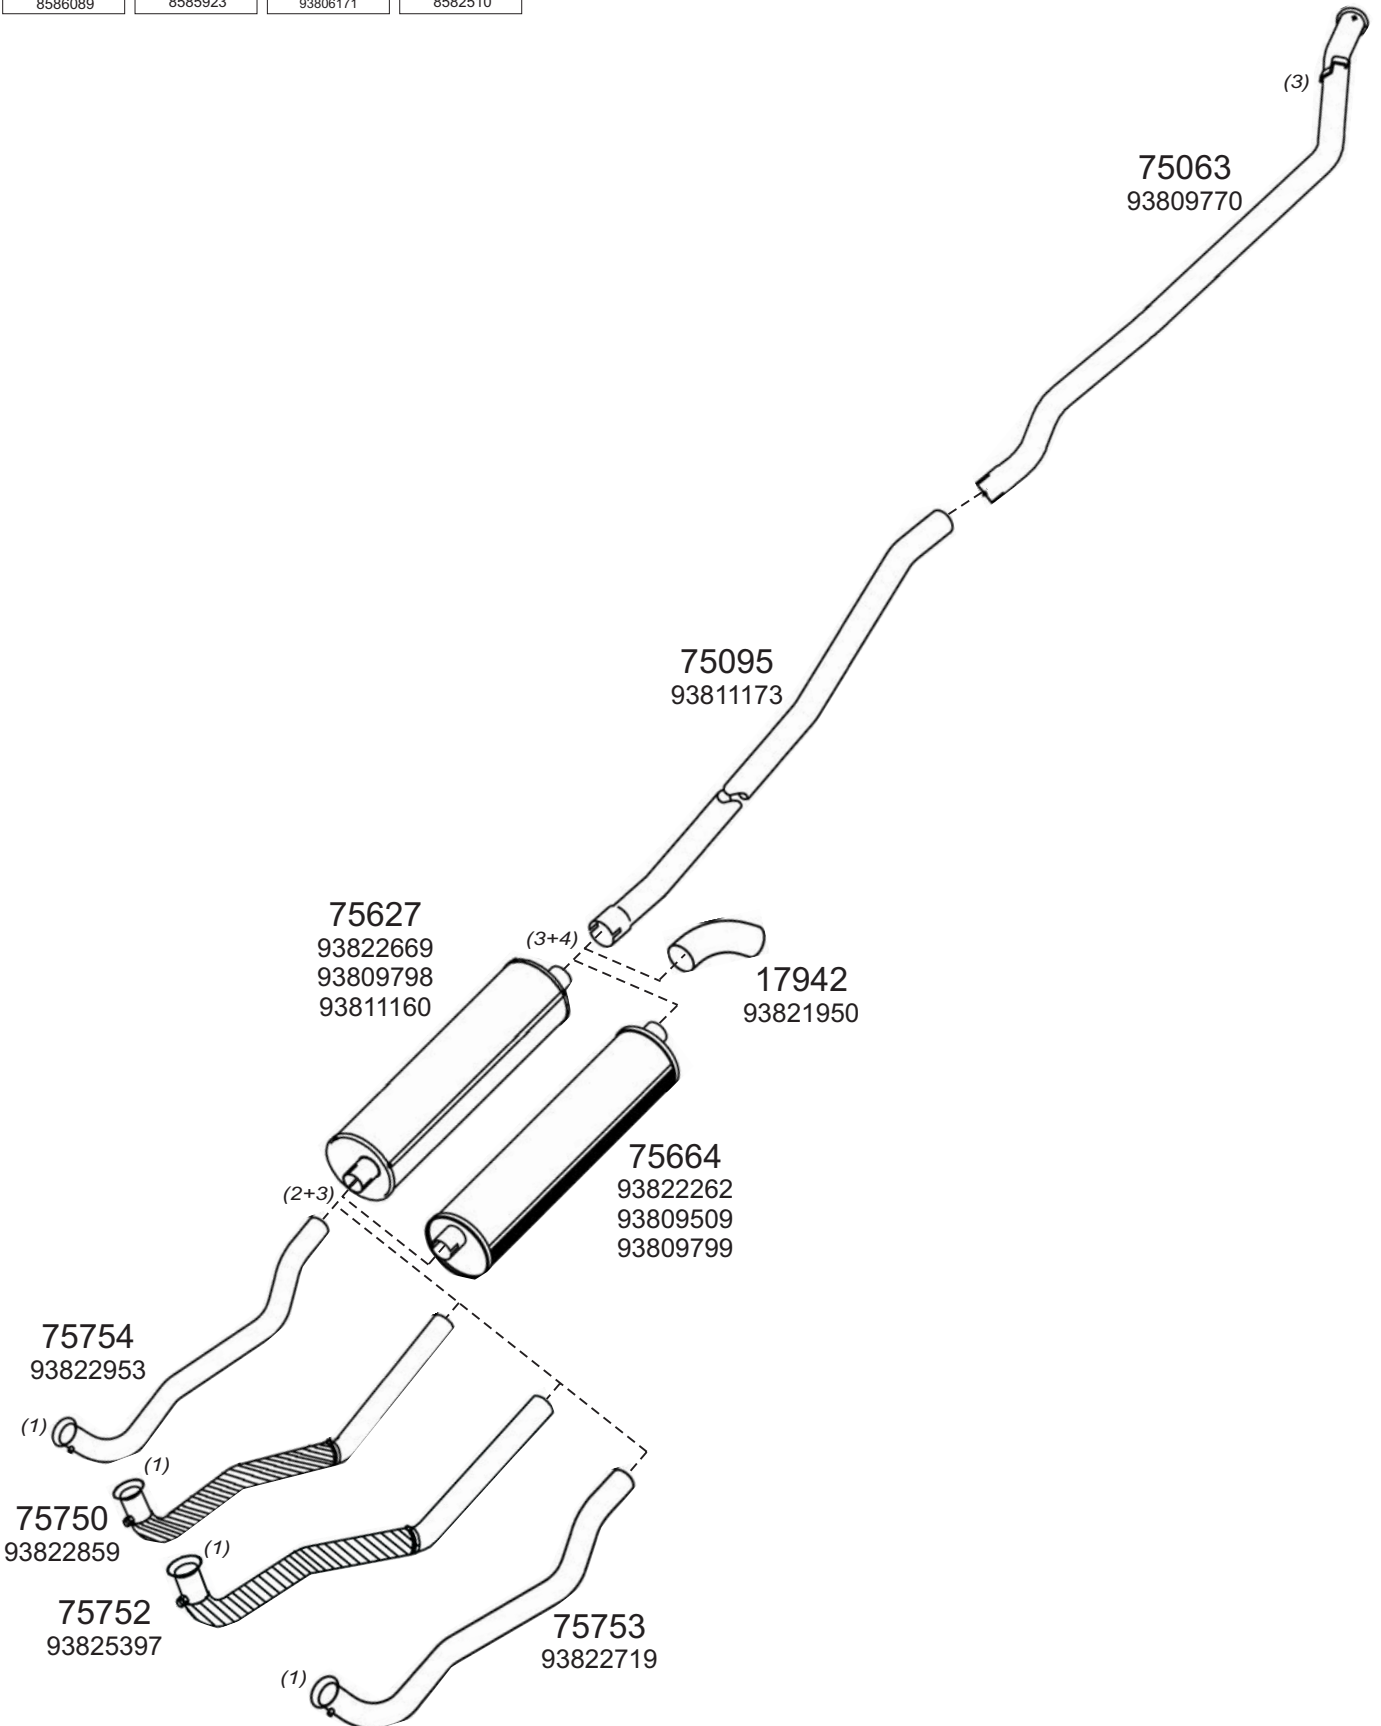

(1) 75586 8586089	(2) 75589 8585923	(3) 75198 93818454-93809649 93806171	(4) 75588 8582510

Type / Model IVECO DAILY 96 RHD 30.8, 35.8 TURBO 30.10, 35.10, 40.10, 49.10 TURBO/INTERCOOLER 35.12, 49.12, 59.12

Truck makers part numbers are quoted for reference only.

0302010