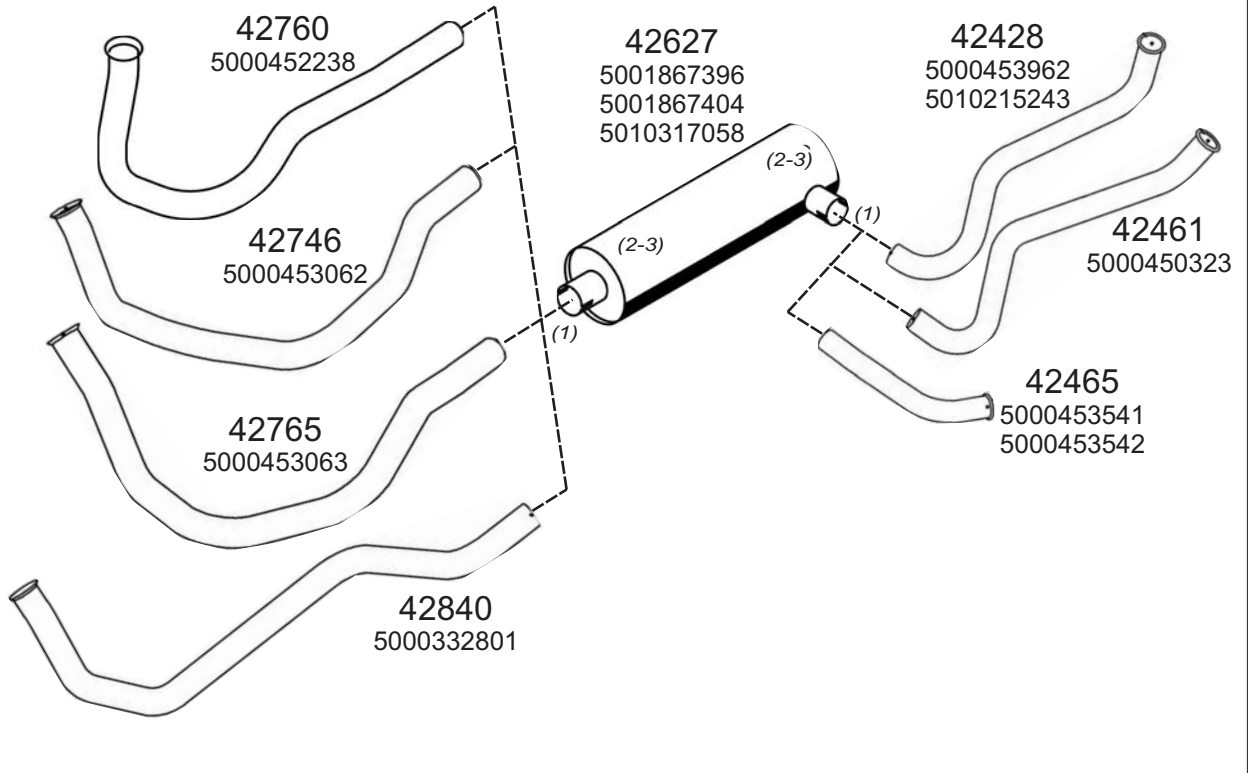

Type / Model RENAULT MIDLINER VERTICAL LHD M140, M160, M200, M230, PA160 MAROC, PA180 MAROC

Truck makers part numbers are quoted for reference only.

0517003

Type / Model RENAULT MIDLINER HORIZONTAL LHD M150, M180, M210, M230TI, M250