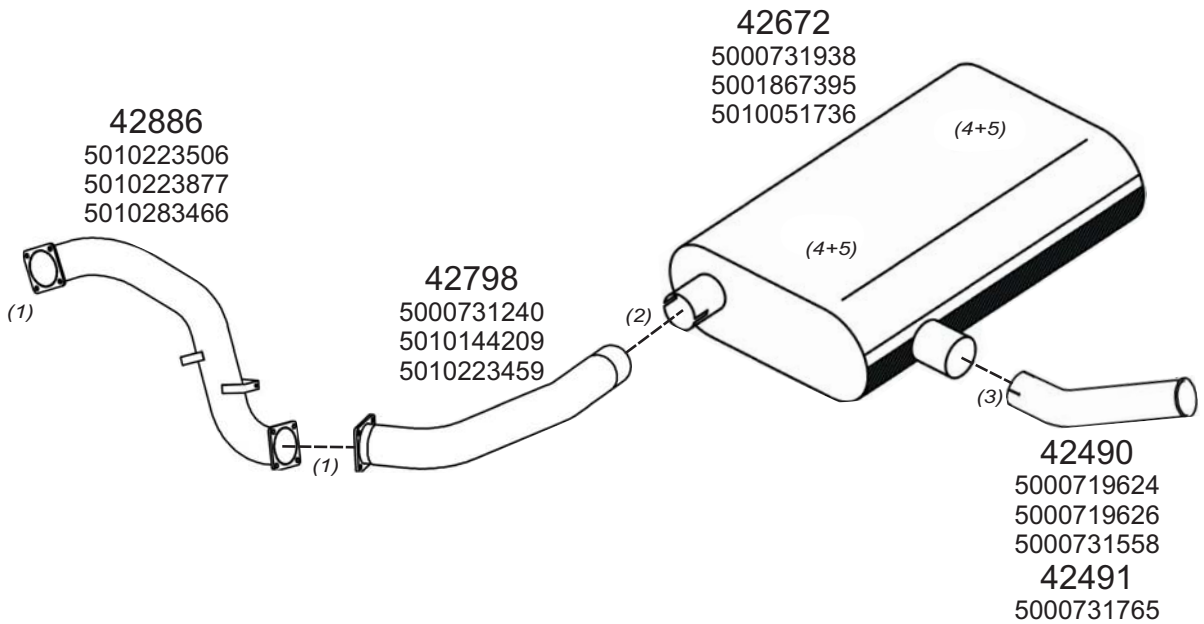

Type / Model RENAULT MANAGER HORIZONTAL LHD G210, 1990 G230SP

Truck makers part numbers are quoted for reference only.

Type / Model RENAULT MANAGER VERTICAL LHD G210 1990 G230SP

Type / Model RENAULT MANAGER HORIZONTAL LHD G220BOM, G270BOM