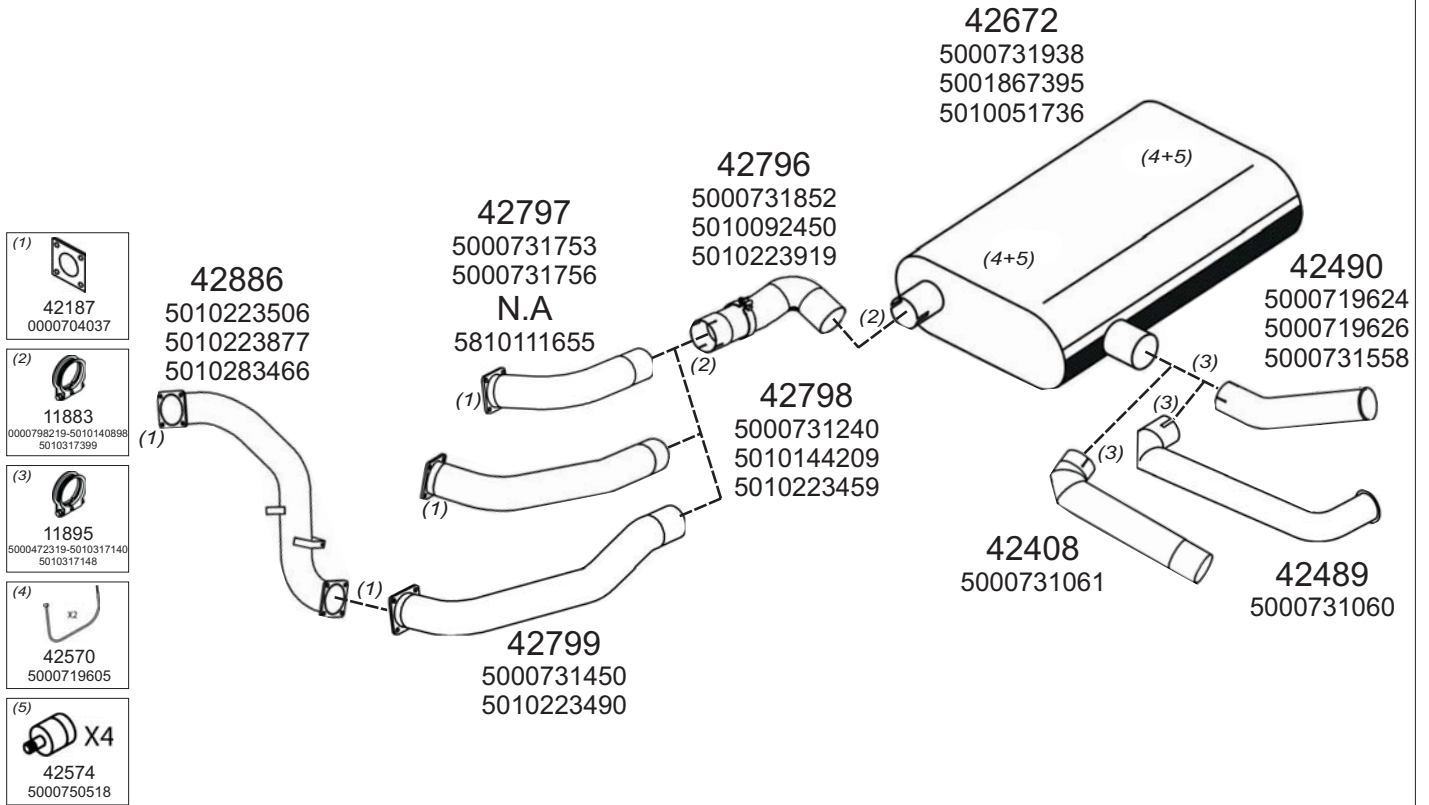

Type / Model RENAULT MANAGER HORIZONTAL LHD G260, G290