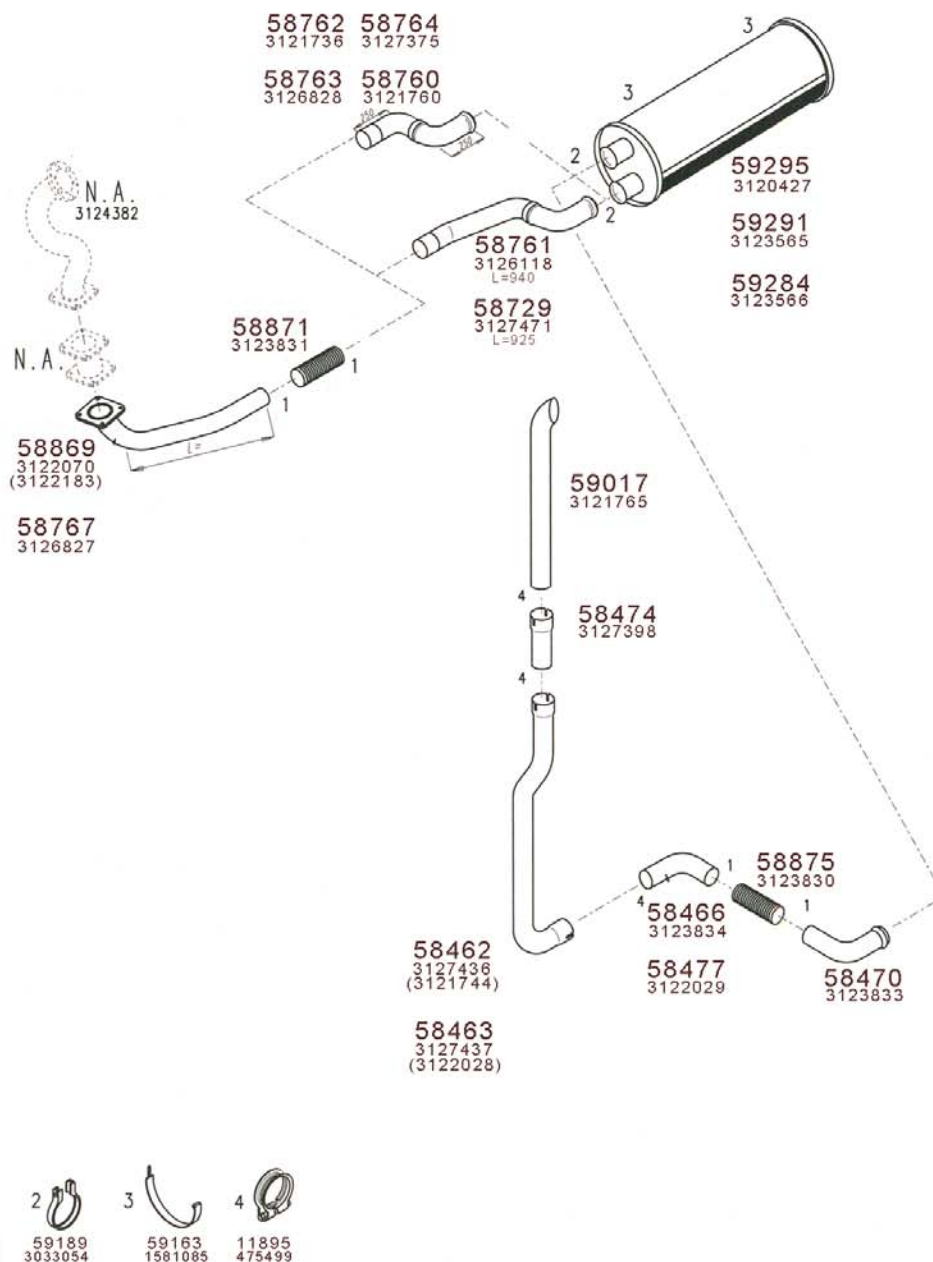

Type / Model | FL 608 - 611 TD 63 E/ES ENGINE.

Truck makers part numbers are quoted for reference only.