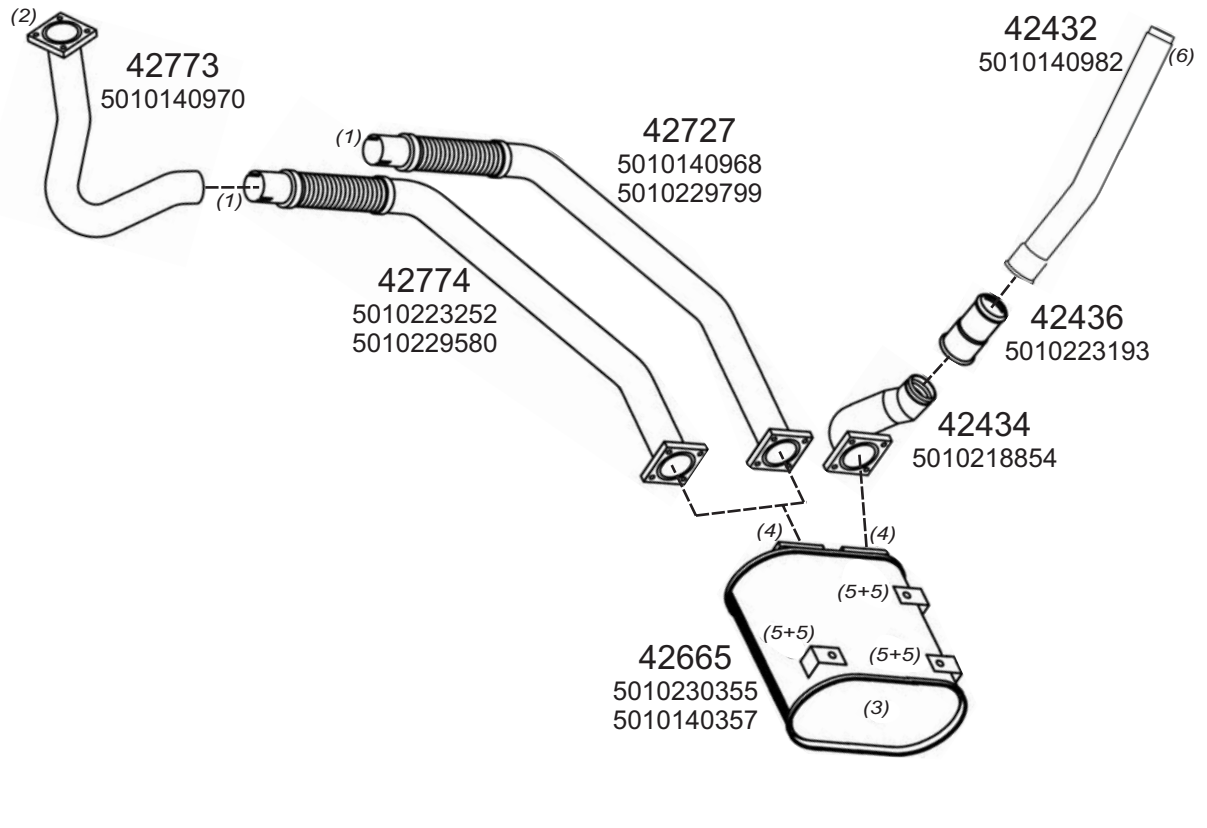

Type / Model RENAULT MAJOR VERTICAL LHD R385TI, R420TI

Truck makers part numbers are quoted for reference only.

0510004