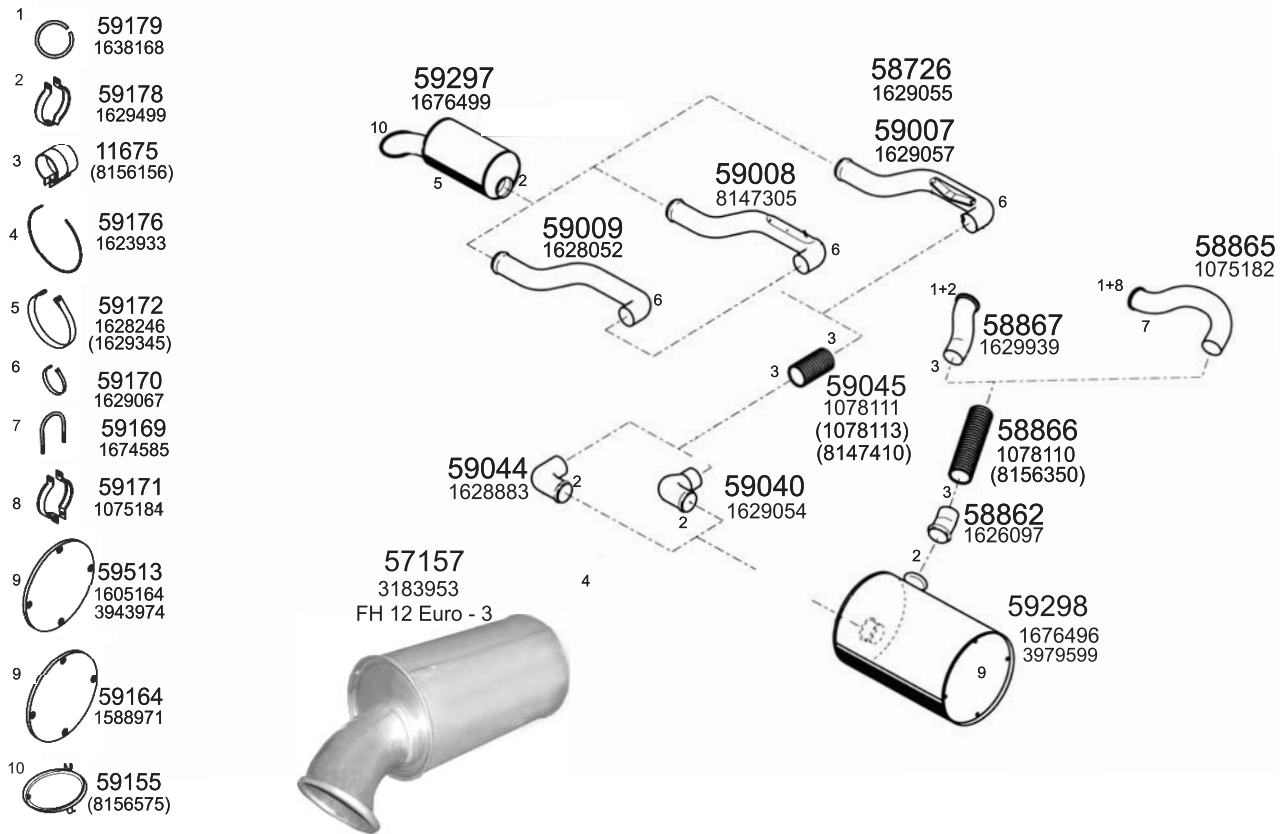

Type / Model FH 12, FH 16