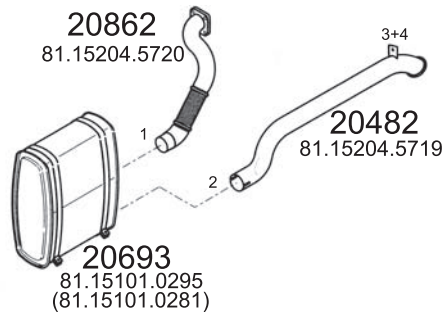

Type / Model (322 FRH, 402 FRH, 422 FRH)

- 1 11059
  81.97420.0062
  81.97420.0026
- 2 11053
  81.97420.0023
- 3 21190
  81.96210.0052
- 4 21528
  81.15501.6021
- 5 11012
  06.6741.0125