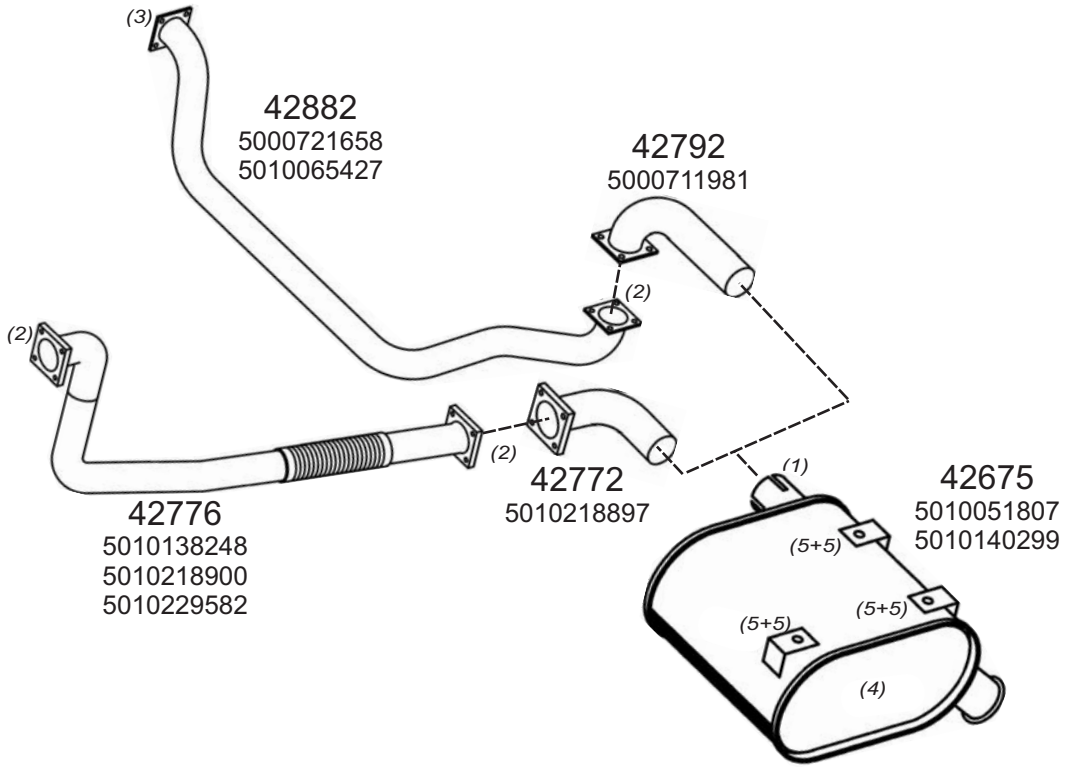

Truck makers part numbers are quoted for reference only.

0510002