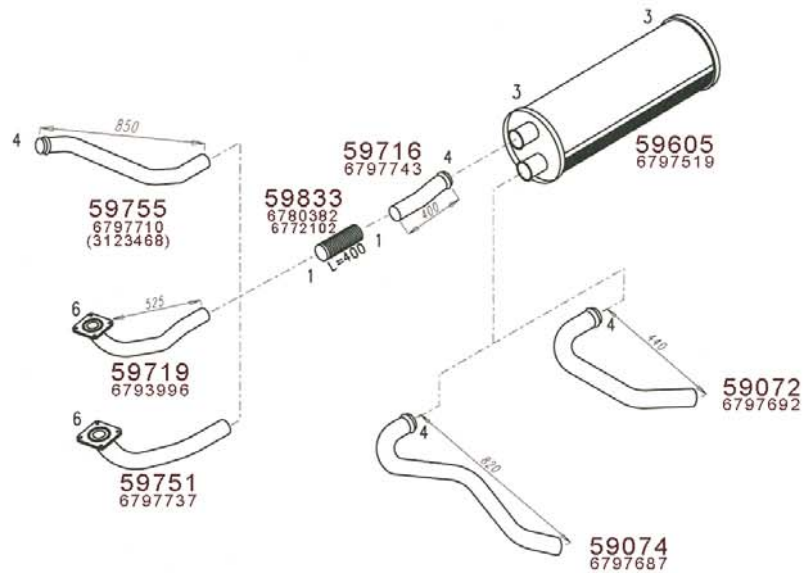

Truck makers part numbers are quoted for reference only.

Type / Model | FL 608 - 611 TD 63 E/ES ENGINE.

Truck makers part numbers are quoted for reference only.

Type / Model FL 612 - 615 TD 61 ENG.

Truck makers part numbers are quoted for reference only.