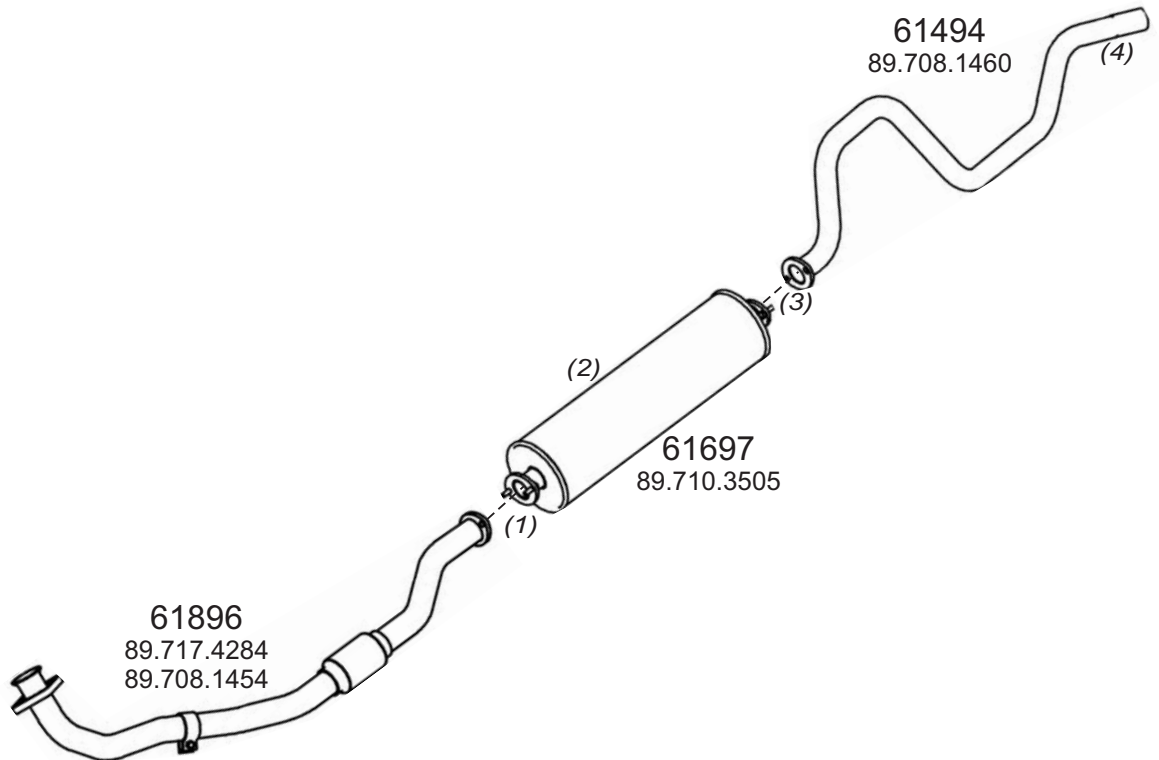

Type / Model ISUZU 3.5 TON 69 4JG2 (RJC) EURO1 12.93

Truck makers part numbers are quoted for referance only.