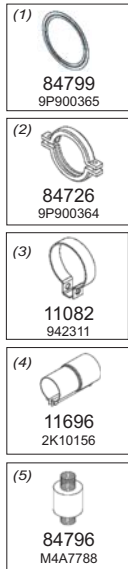

Type / Model BELDE 220 CB