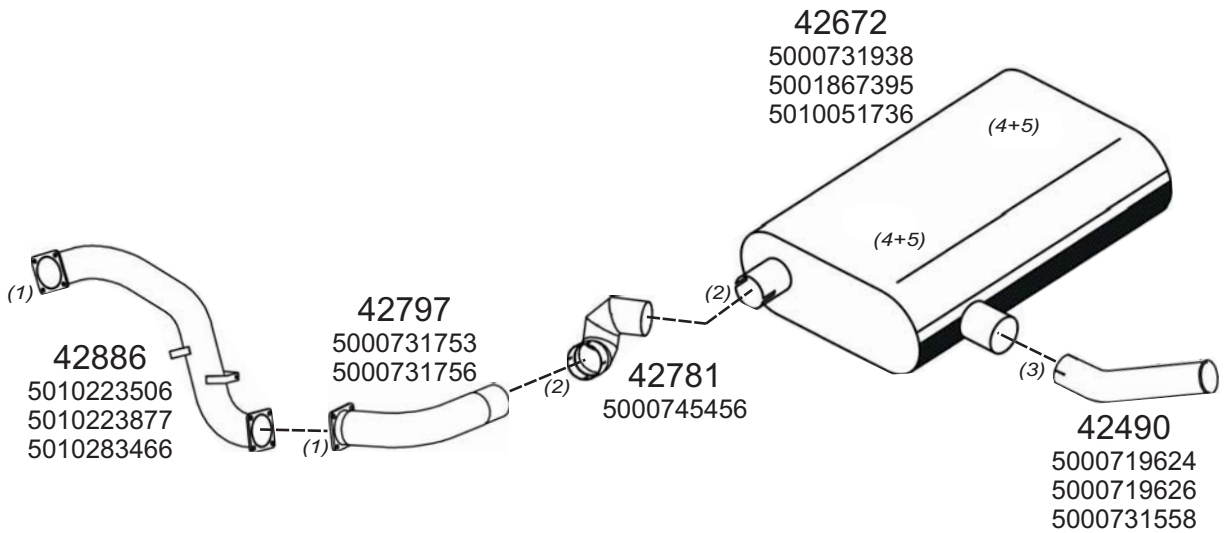

Type / Model RENAULT MANAGER HORIZONTAL LHD G230SP, G270SP

Truck makers part numbers are quoted for reference only.

0511004