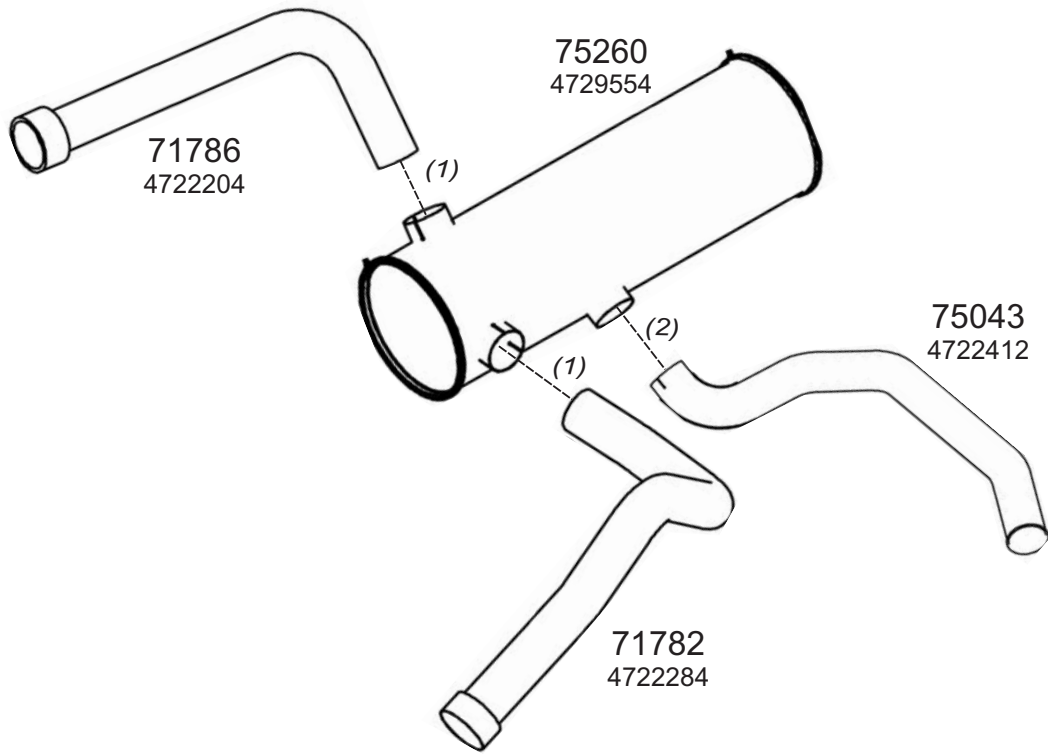

Type / Model IVECO FIAT LHD 170, 190, 240, F35, 35T