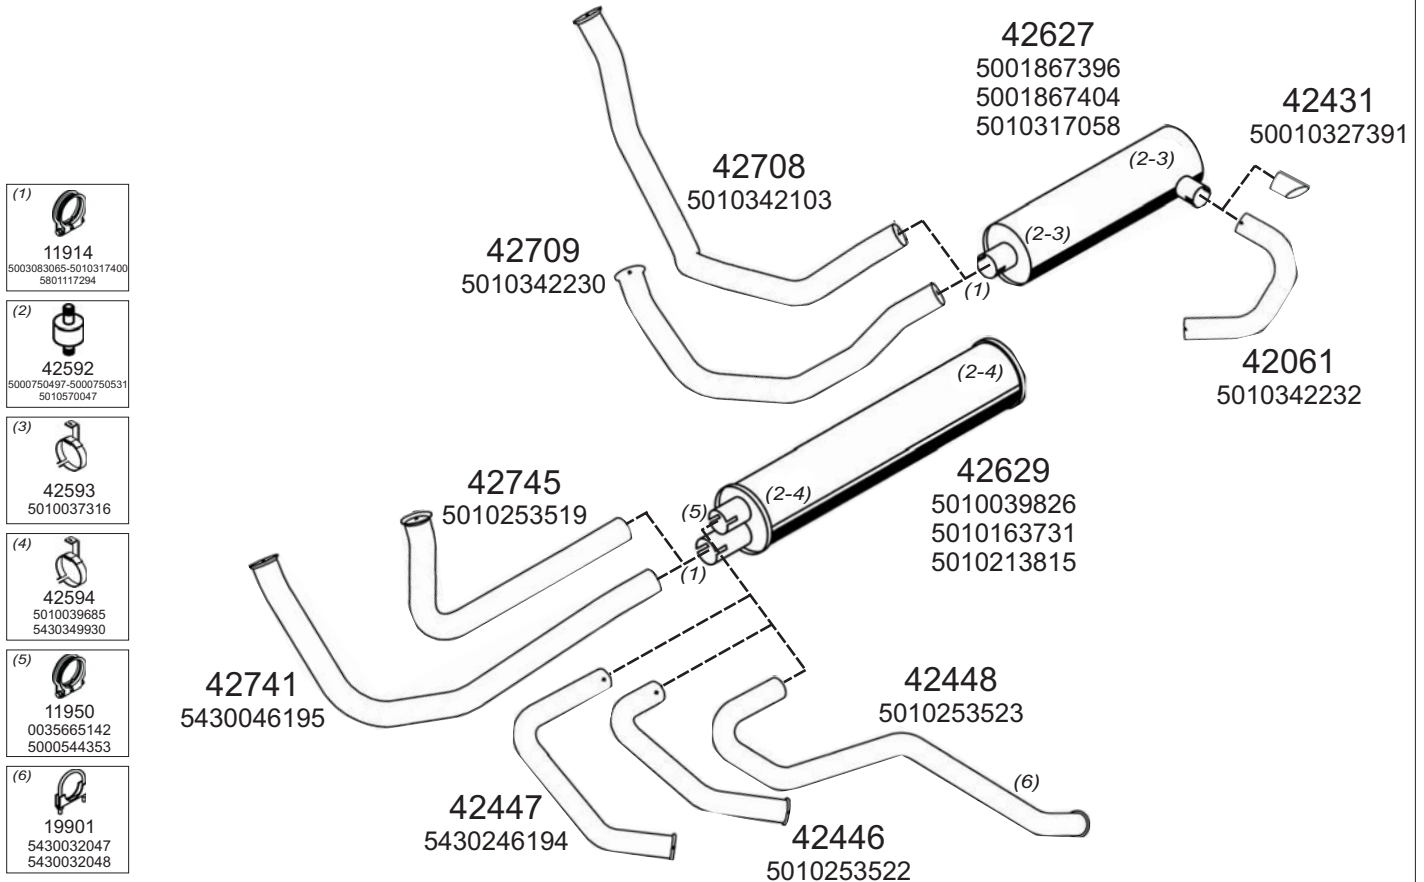

Type / Model RENAULT MIDLINER HORIZONTAL LHD EURO 1,2 S150, S180, S210