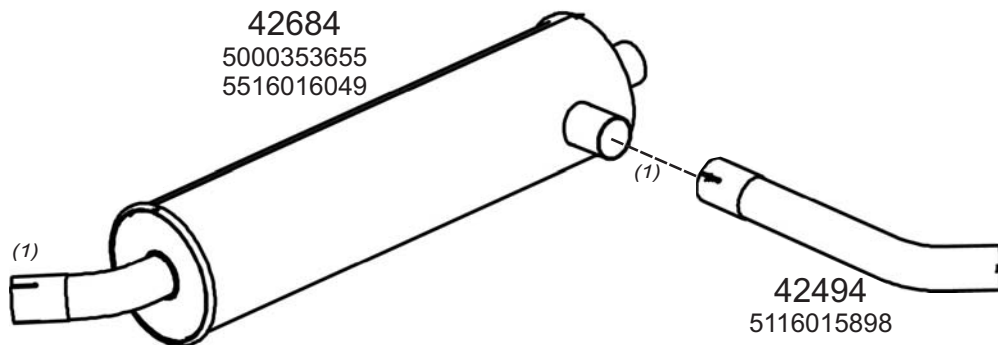

- (1)
  11908
  5000544575

Type / Model RENAULT MESSENGER HORIZONTAL LHD JX21AT, JX21BT, JX21CT, 130B6, 130B9, 130B13, 130TB19, 130TB20, 130TB21, JN90, 130B11, JN60, JN90, JN95

Truck makers part numbers are quoted for reference only.

0516006