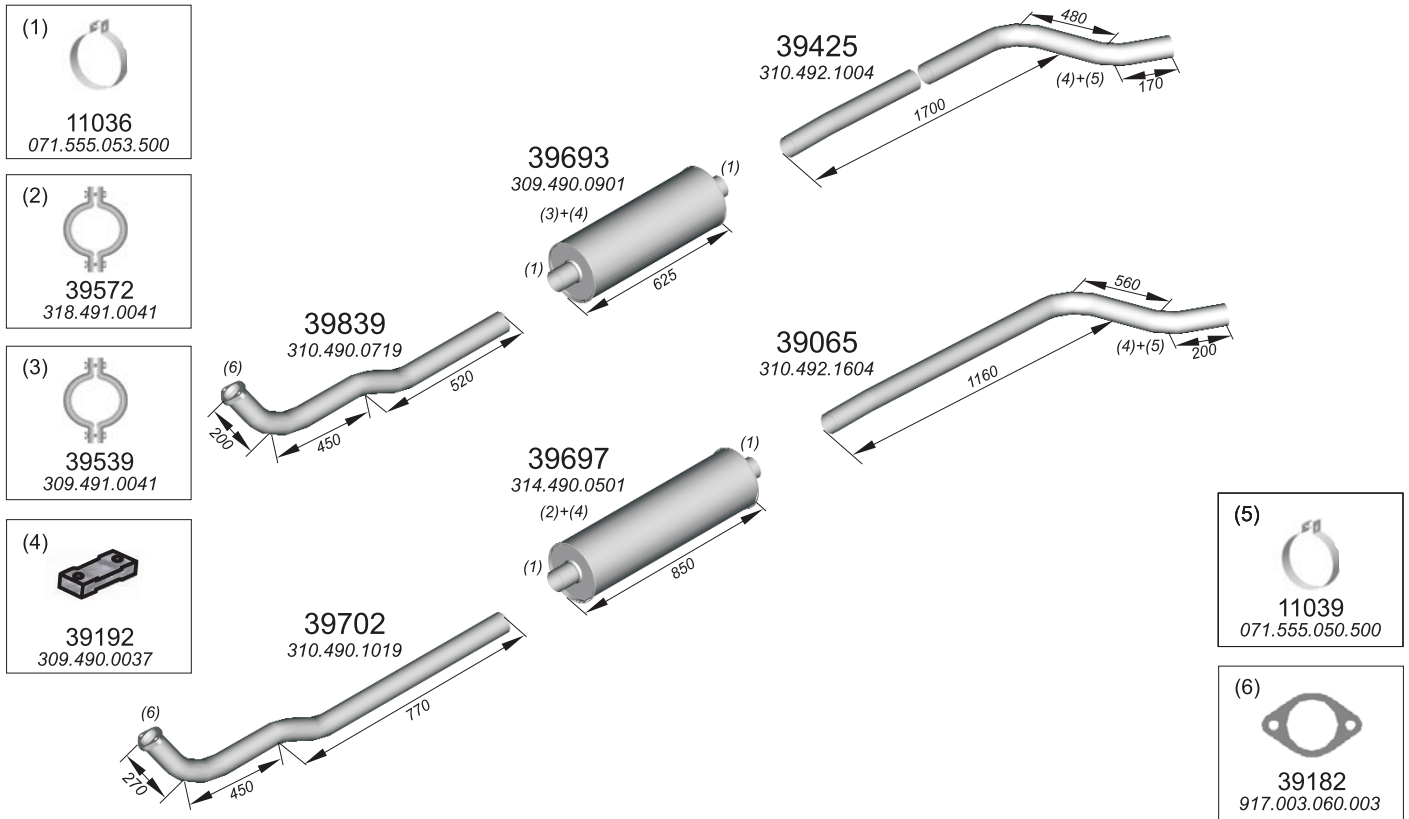

39196
302.490.0080

44690
424.490.0819

39289
425.490.0101

47613
435.492.0306

Type / Model Mercedes Unimog 1200T

Truck makers part numbers are quoted for reference only.

Type / Model Mercedes 309/609.

Truck makers part numbers are quoted for reference only.