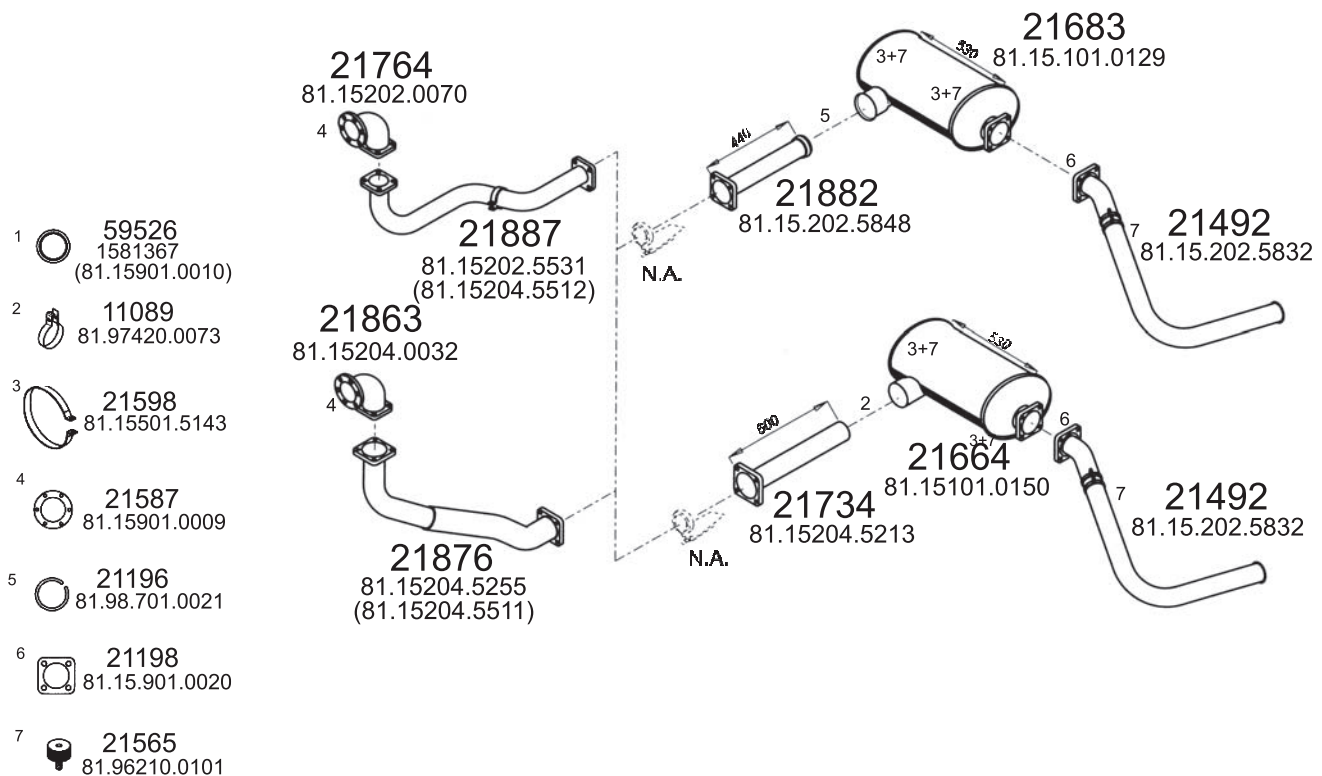

Type / Model (26.240 DF, 32.240 DF) 534(26.280 DF, 32.280 DF) 425

Truck makers part numbers are quoted for reference only.

Type / Model (26.281DF, 26.291DF, 26.321DF, 26.331DF, 26.361DF, 32/33.281DF, 32/33.291DF, 32/33.321DF, 32/33.361DF, 34.281DF, 34.291DF, 34.321DF, 34.331DF, 34.361DF) 509