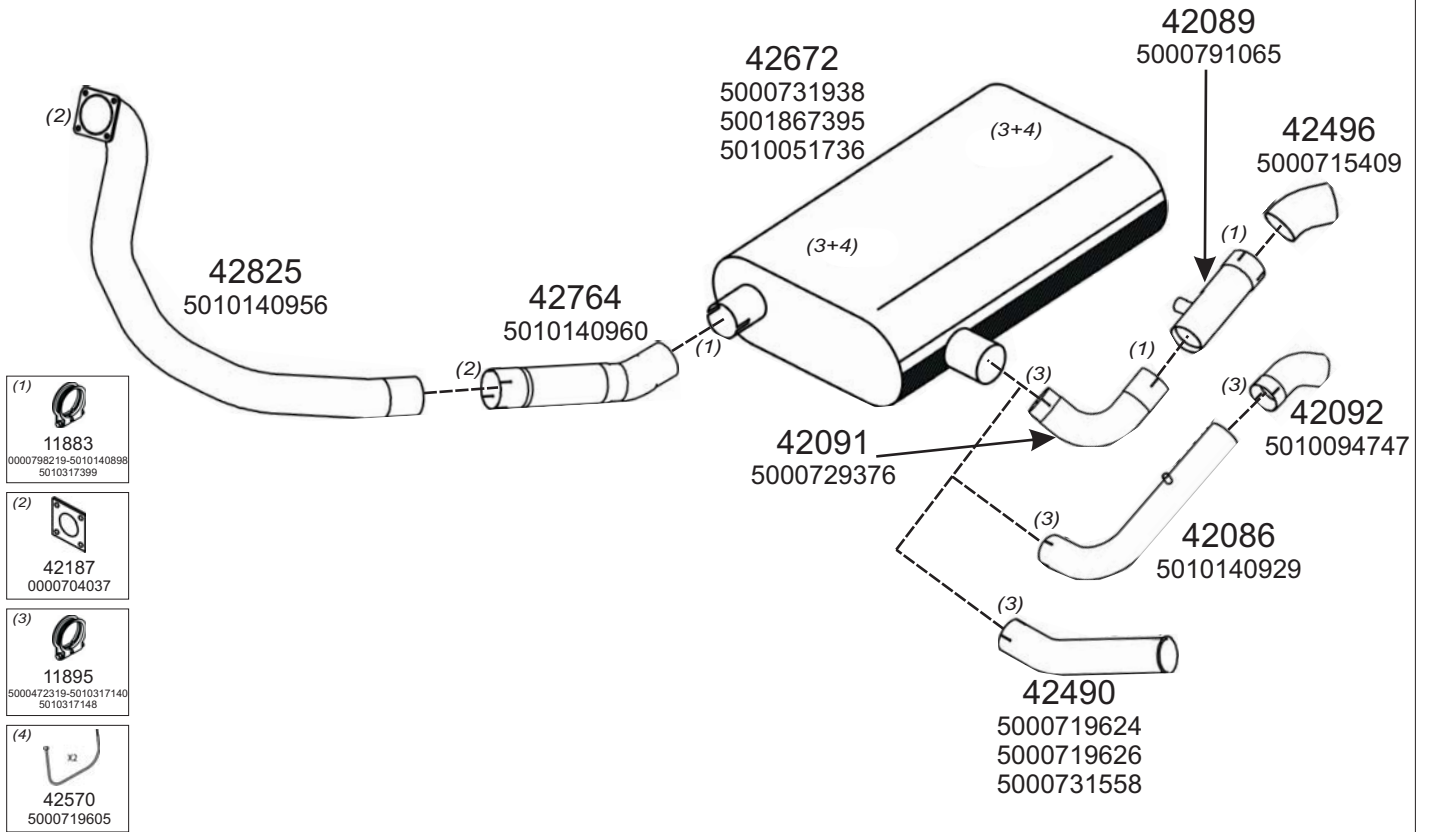

Type / Model RENAULT C-CLASS HORIZONTAL LHD C210, C260, C290, CLR220, C280, C300, C340TI, C230, CLR230