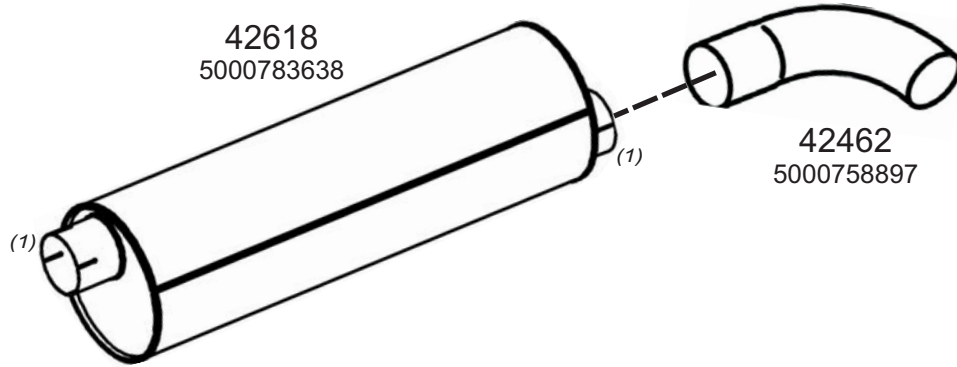

Type / Model RENAULT PR SERIES HORIZONTAL LHD Pr100 05/93 Pr100 MI

Type / Model RENAULT PR SERIES HORIZONTAL LHD PR100, 100-2, 100-3, 112, 118 05/96 PR180-2 06/93

Truck makers part numbers are quoted for referance only.

0520001