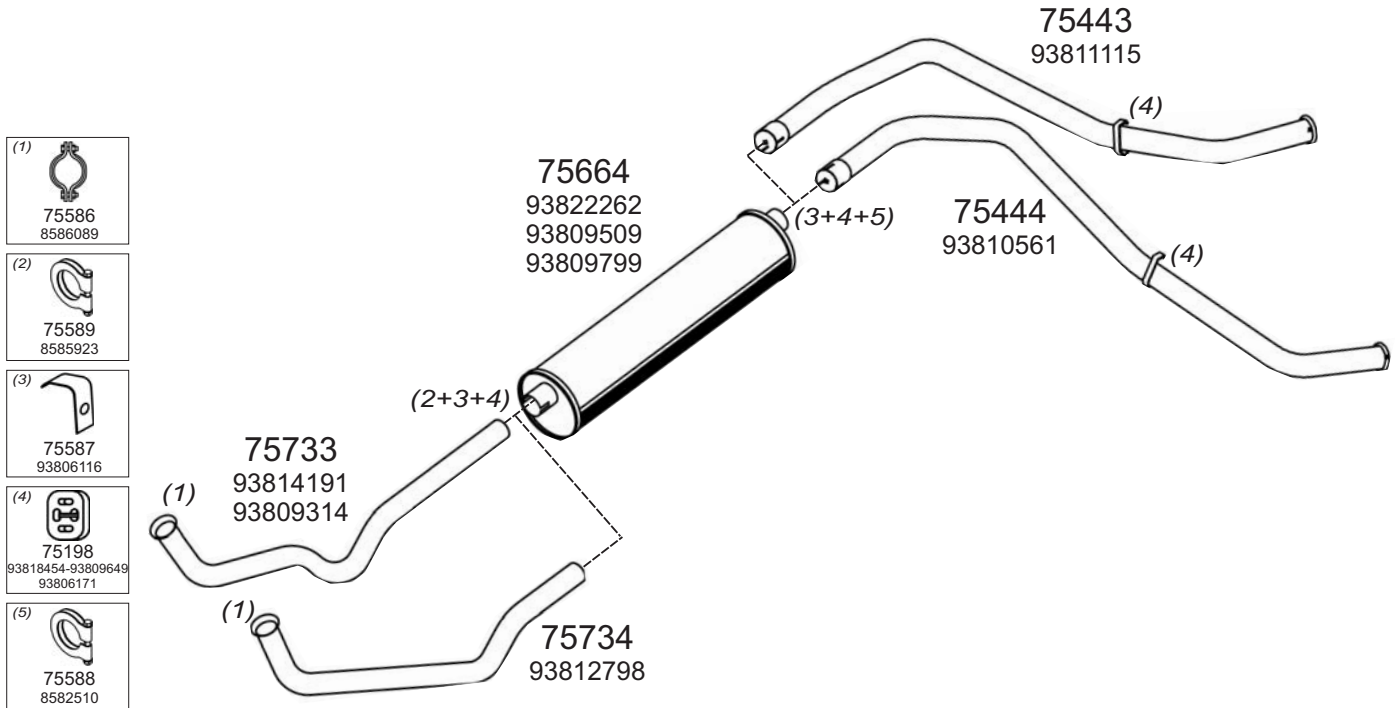

Type / Model IVECO NEW DAILY LHD 1990 1995 TURBO 35.10, 45.10, 49.10 TURBO/INTERCOOLER 35.12, 49.12, 59.12