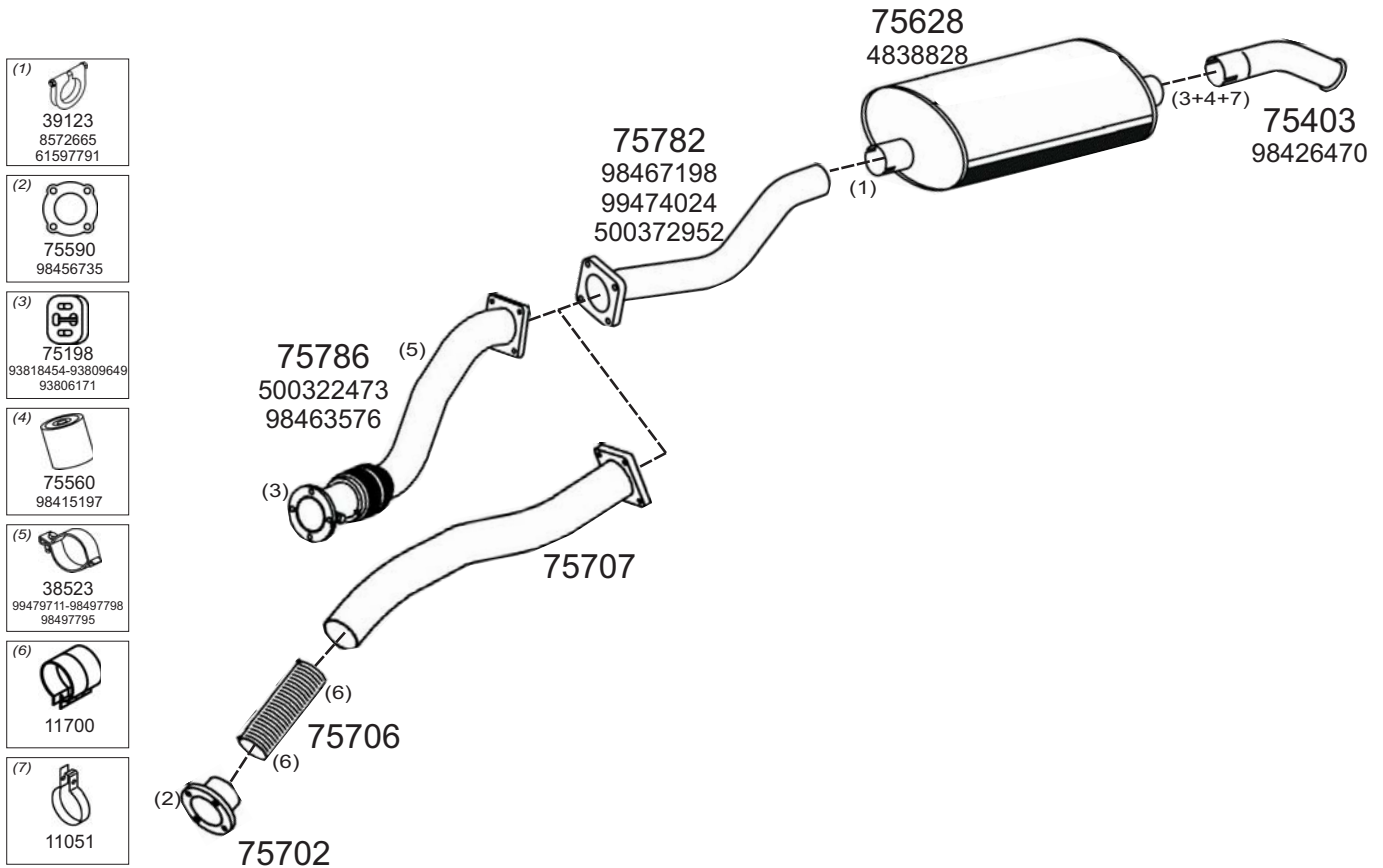

Type / Model IVECO EUROCARGO RHD 150 E27, 170 E27

Truck makers part numbers are quoted for reference only.

0305012