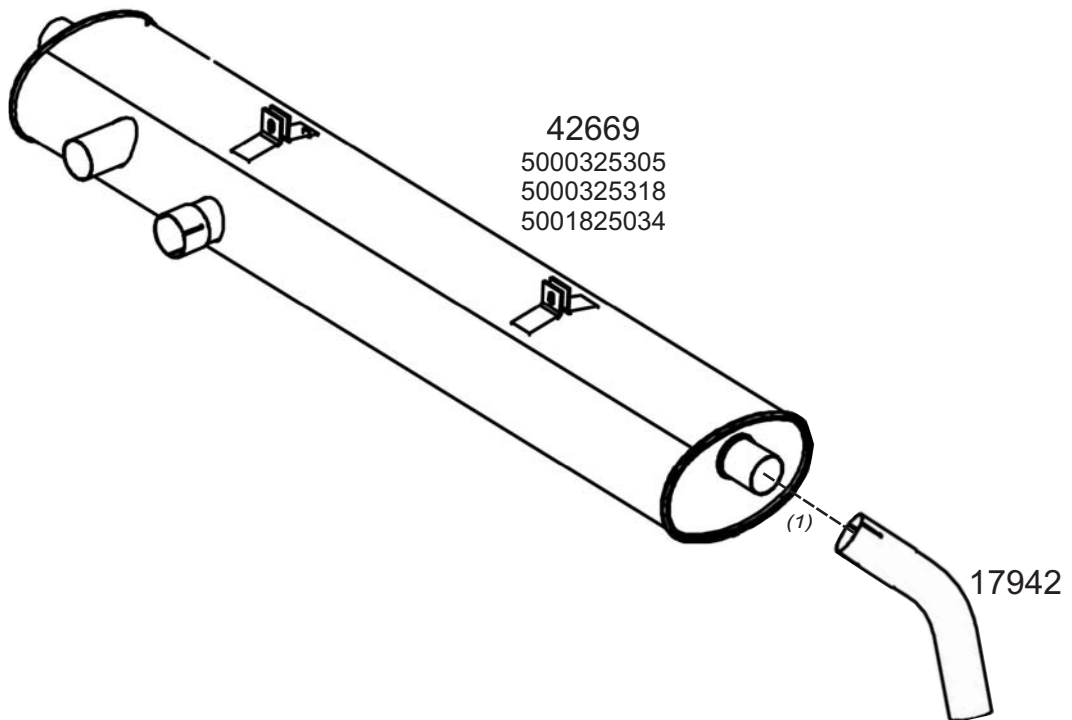

Type / Model RENAULT MIDLINER HORIZONTAL RHD S110, S130, Jn60, JN60A, Jn90, JP11BOM, JP13A, JP14BOM, JX21A, JX21B, JX21C

Truck makers part numbers are quoted for reference only.

0517016