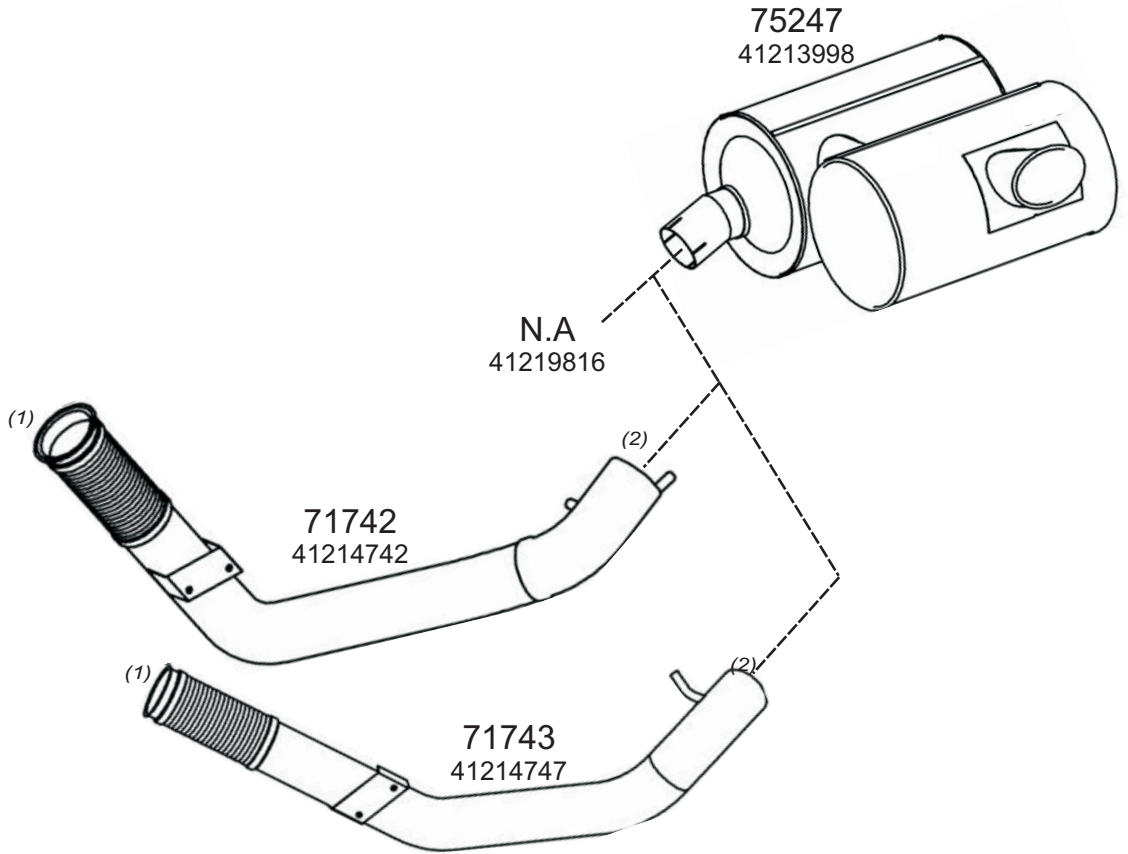

Type / Model IVECO EUROTRAKKER CURSOR LHD HORIZONTAL Wb3200, 440E38, 440E44, 720E38, 720E44, 720E48, Wb3500, 400E38, 400E44, 720E38, Wb3800, 400E38, 400E44, Wb4800, 720E44