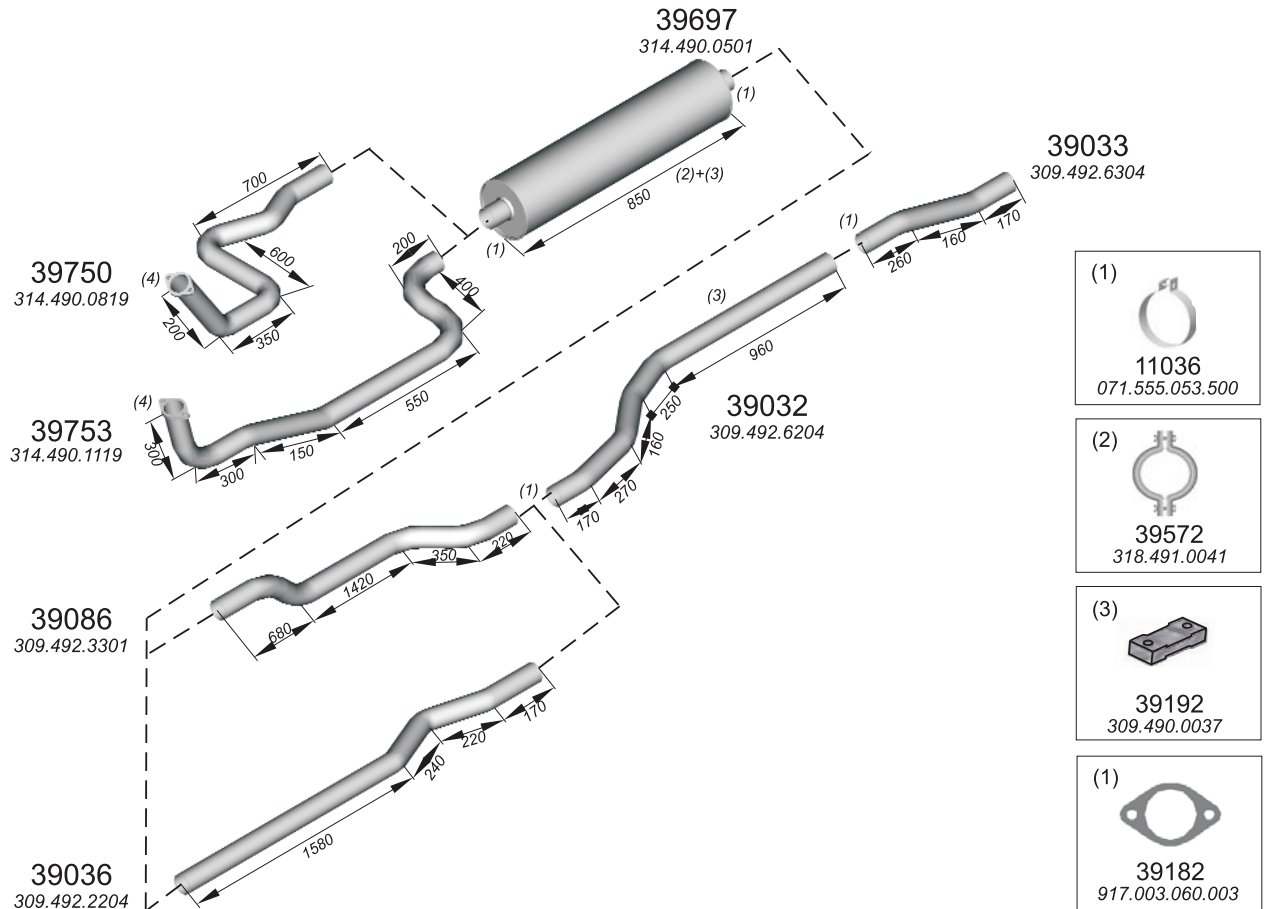

Type / Model Mercedes O 309 D