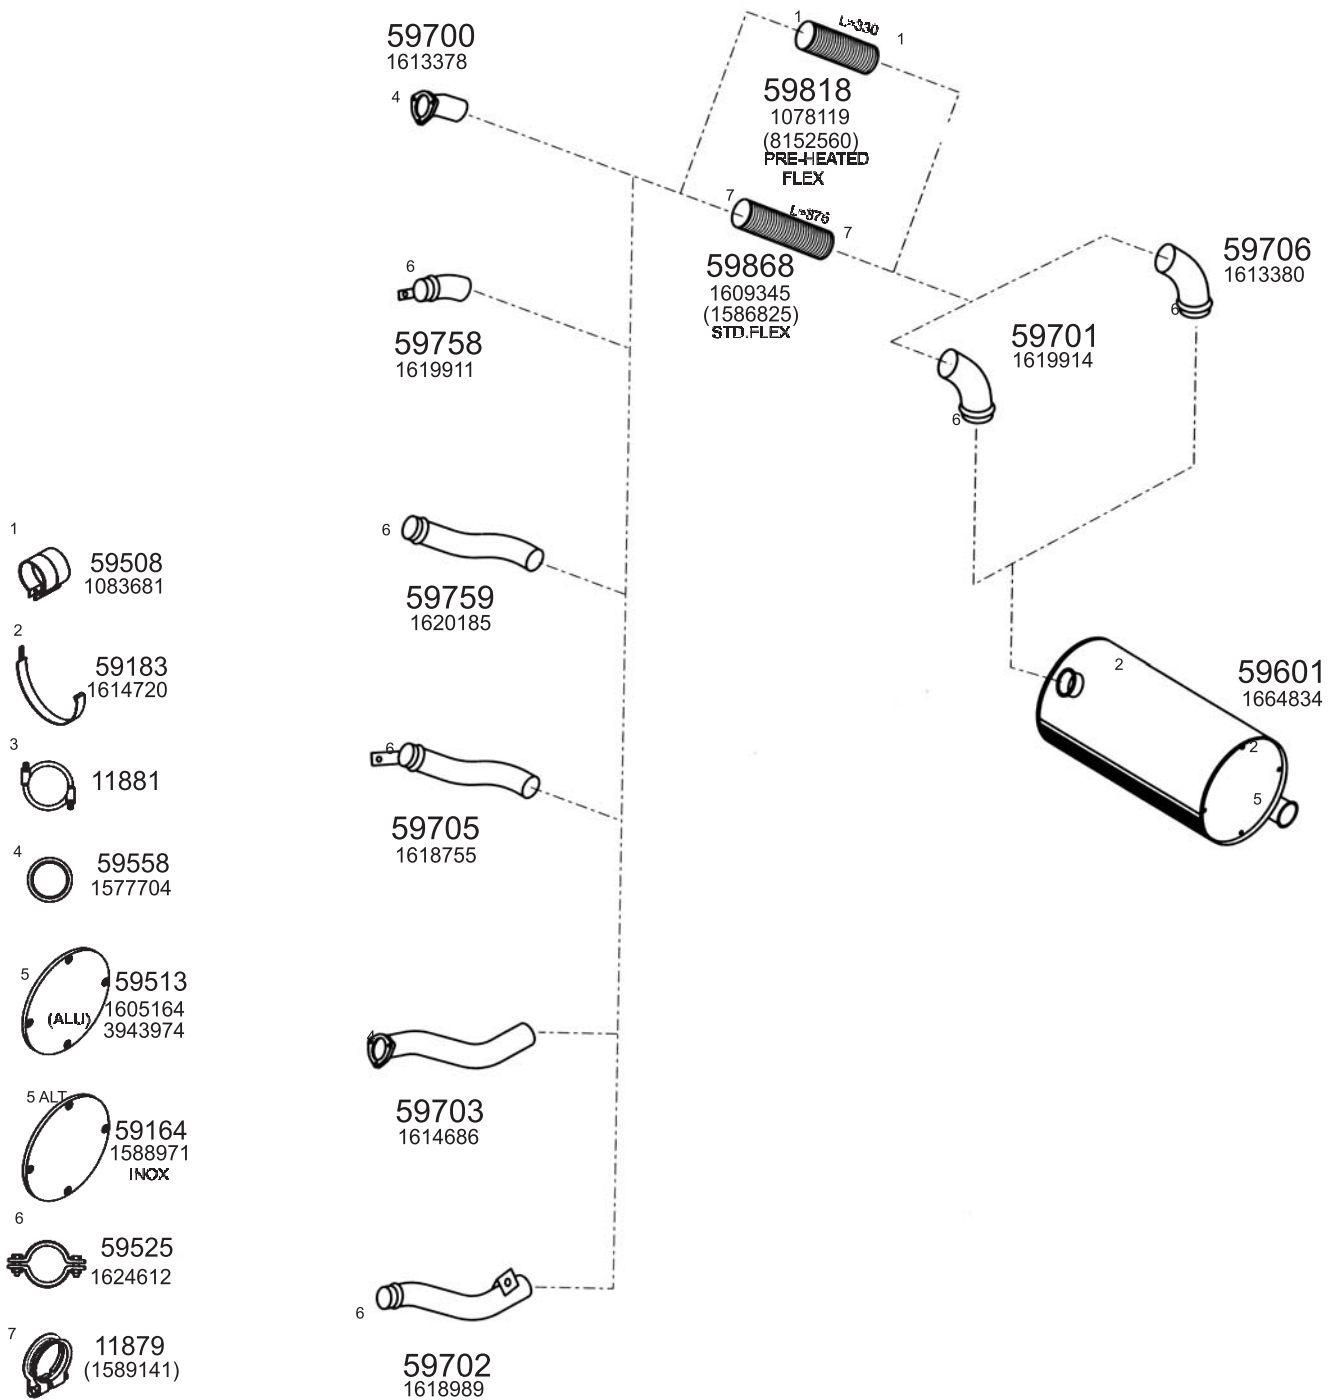

Type / Model F10 TD 102 ENG/F12 TD 122 ENG,TD 123 ENG.SLEEPER CAB&GLOBETROTTER/F16 SLEEPER CAB&GLOBETROTTER

Truck makers part numbers are quoted for referance only.

Type / Model F10 TD 102 ENG. / F12 TD 122 ENG, TD 123 ENG