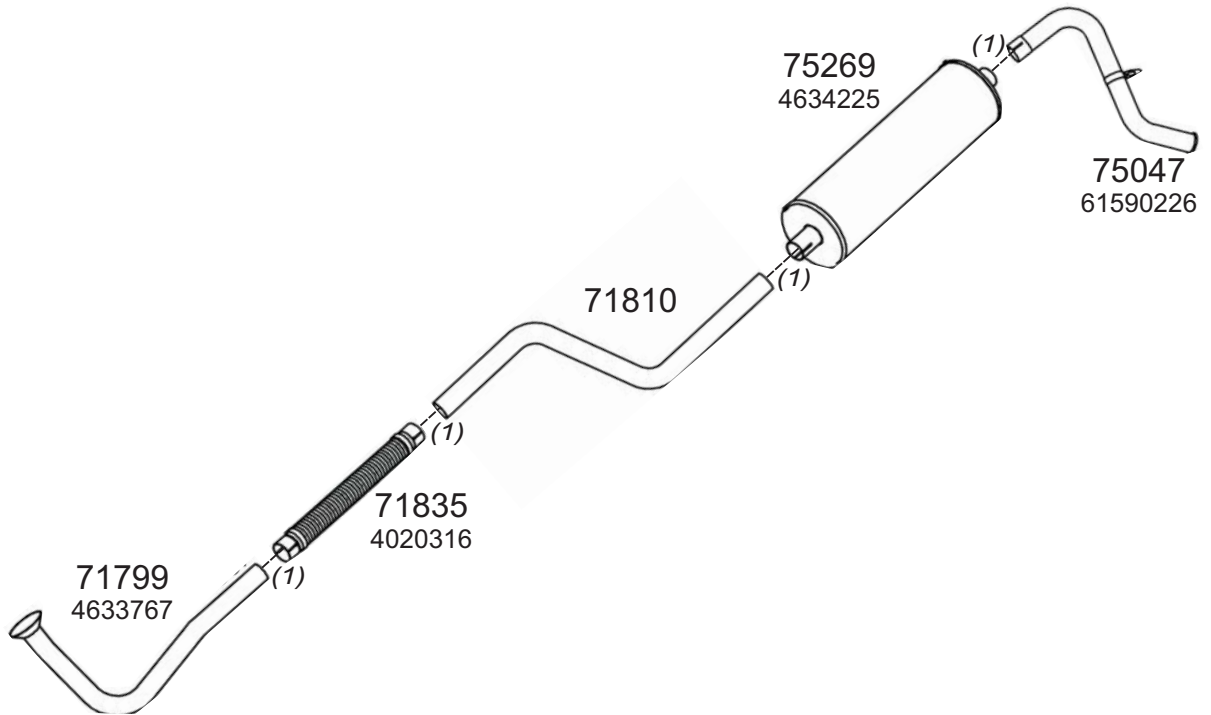

Type / Model IVECO FIAT LHD SERIE II 50.8

Truck makers part numbers are quoted for reference only.

0301003

Type / Model IVECO FIAT LHD 110 SERIE II

Type / Model IVECO FIAT LHD SERIE II CABINA RIBALTABILE 110F14, 110NC