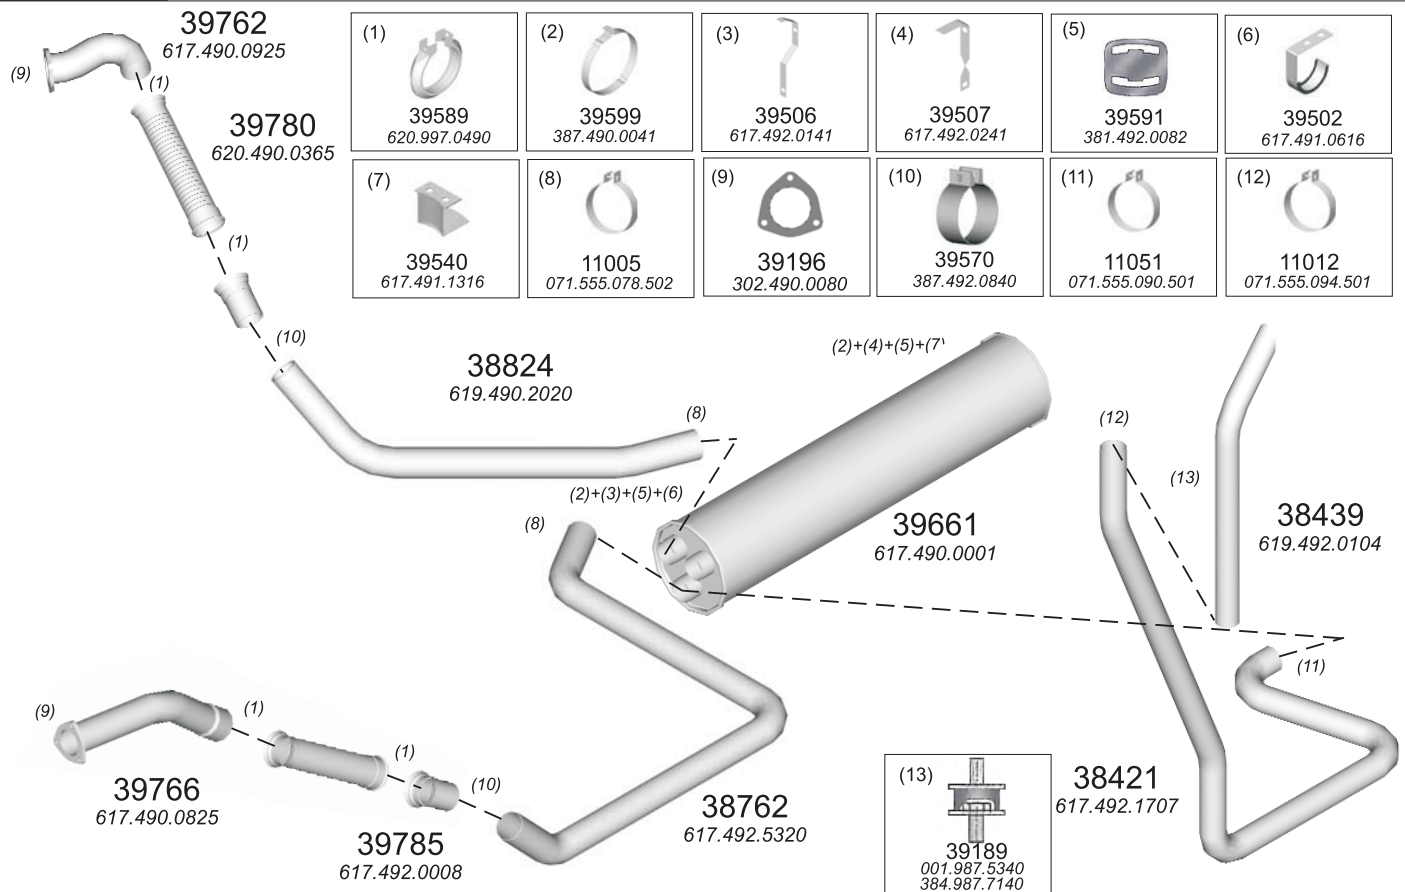

Type / Model Mercedes 2222,2225,3025K,2222/2421,2822,2825,2828.

Truck makers part numbers are quoted for reference only.

Type / Model Mercedes 2222,2225,3025K,2222/2421,2822,2825,2828L.

Type / Model Mercedes 2222K.