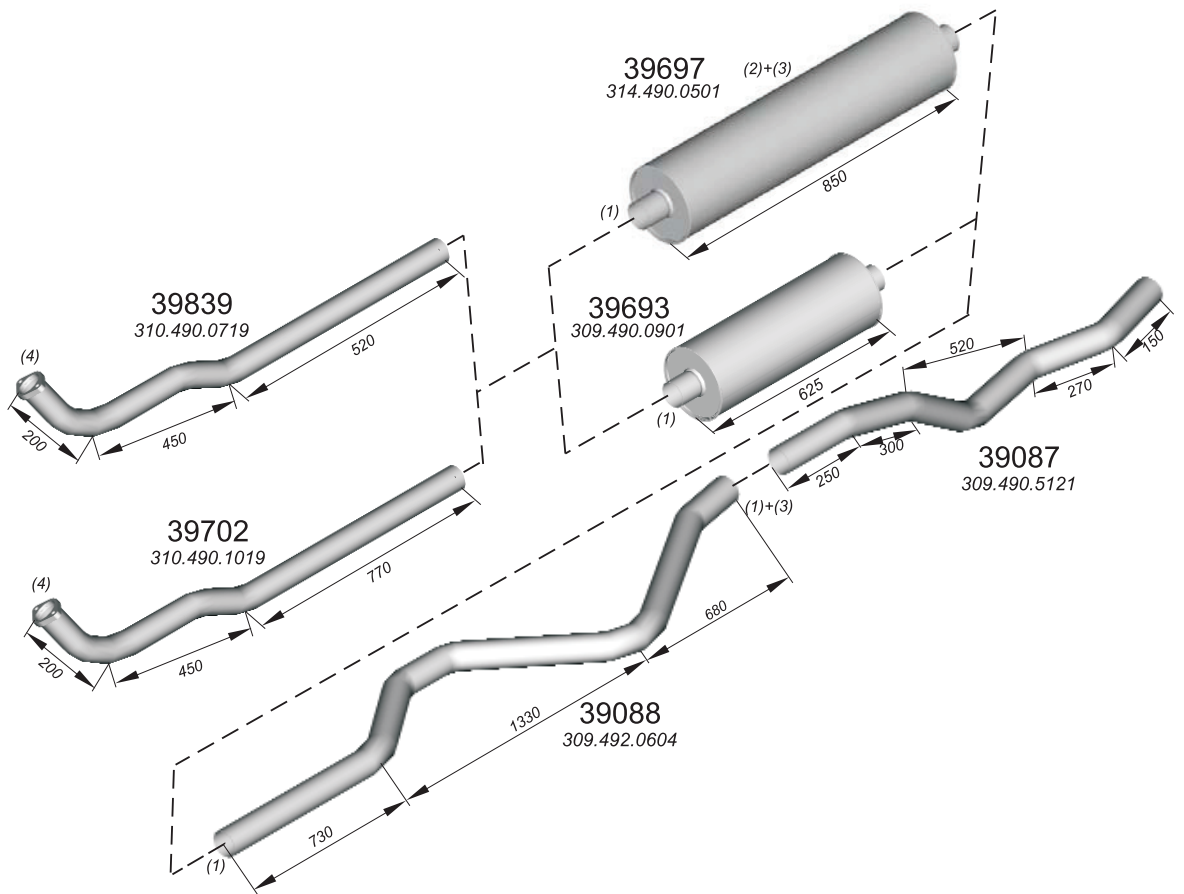

- (1)

  11036
  071.555.053.500
- (2)

  39539
  309.491.0041
- (3)

  39572
  318.491.0041
- (4)

  39192
  309.490.0037
- (5)

  39182
  917.003.060.003

Type / Model Mercedes L 608D

- (1)

  11036
  071.555.053.500
- (2)

  39572
  318.491.0041
- (3)

  11049
  071.555.060.500
- (4)

  11039
  071.555.050.500