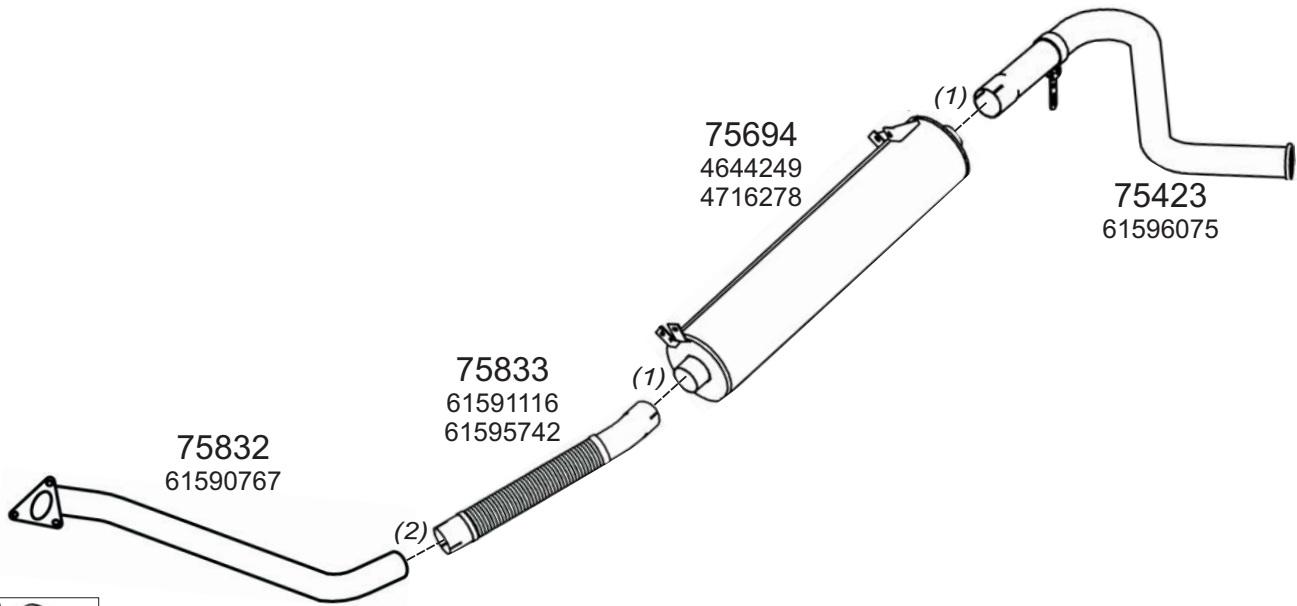

Type / Model IVECO FIAT RHD 1985 150 F20, 159 F20