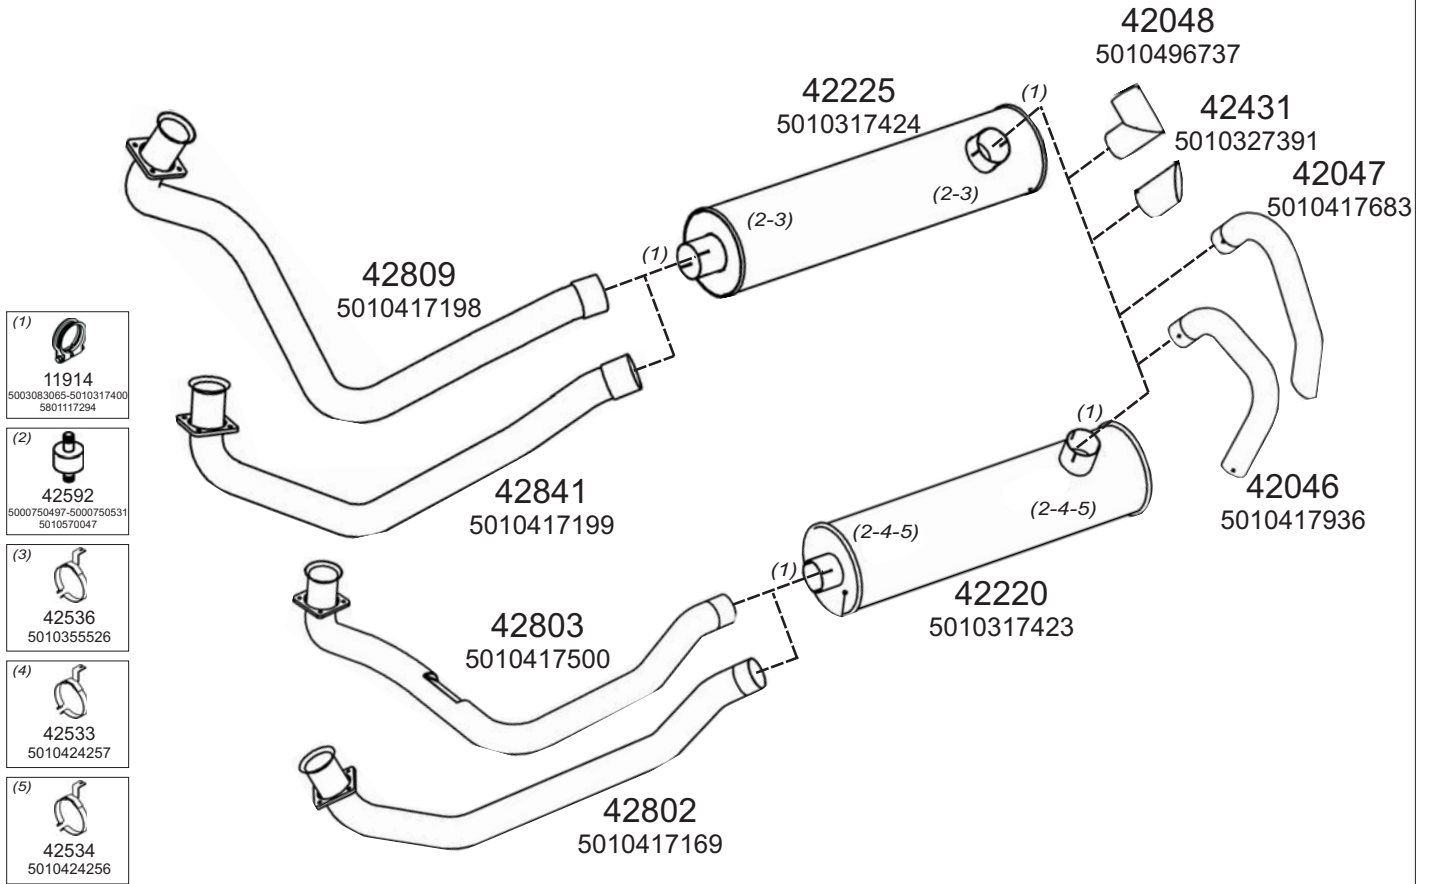

Type / Model RENAULT MIDLUM VERTICAL LHD FAB.NO. 42B1

Truck makers part numbers are quoted for reference only.

0518001

Type / Model RENAULT MIDLUM HORIZONTAL LHD FAB.NO. 42B1, 43E1, 43E2 150HP, 170HP, 220HP, 270HP