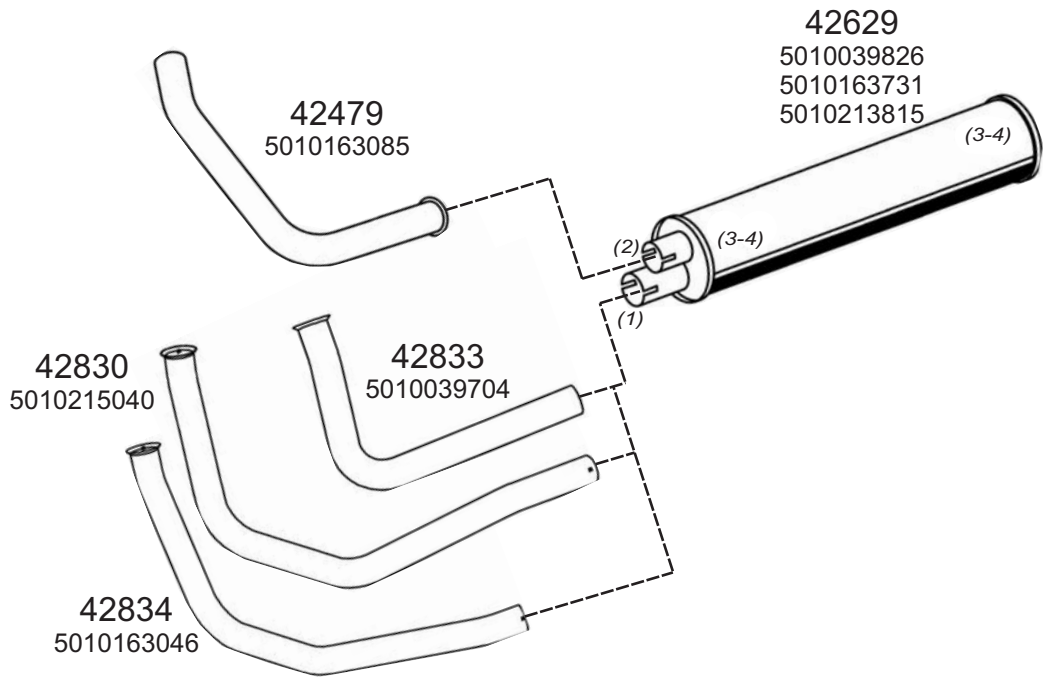

Type / Model RENAULT MIDLINER HORIZONTAL RHD S140, S160