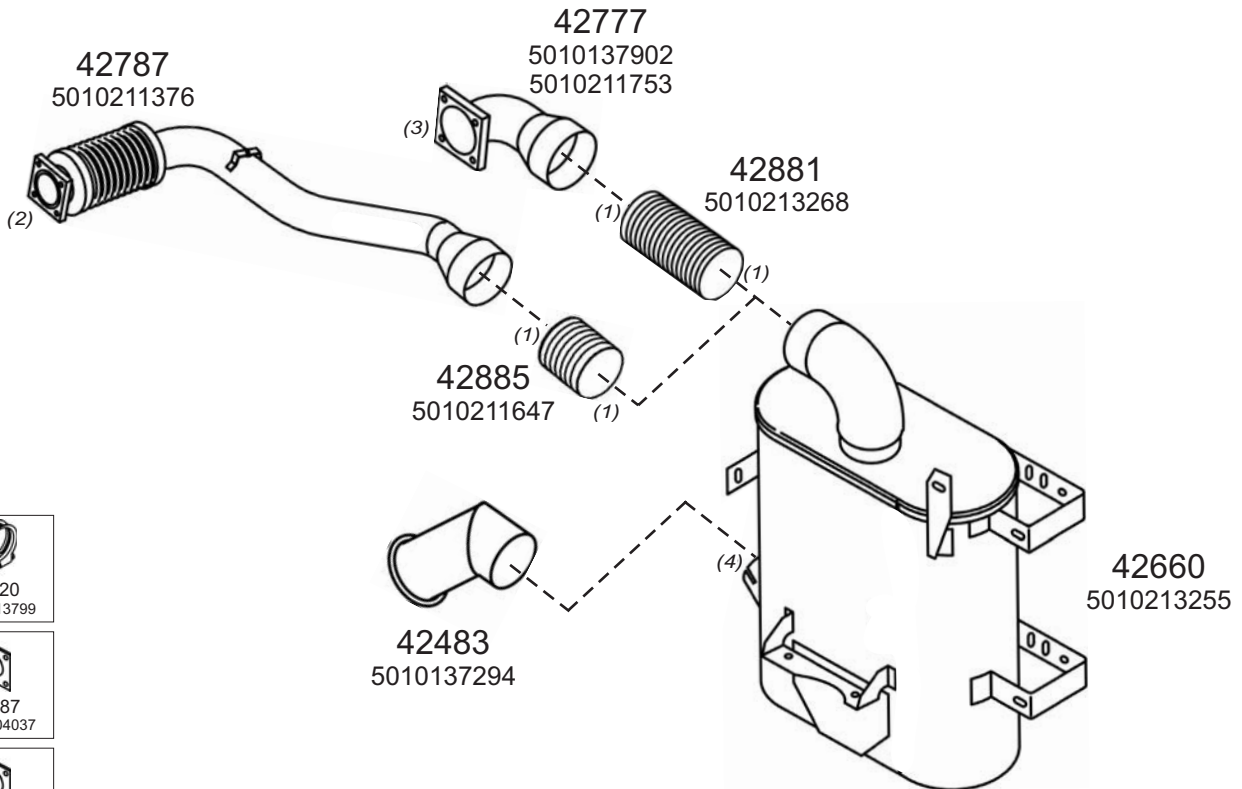

Type / Model RENAULT MAGNUM HORIZONTAL LHD EURO2 AE560