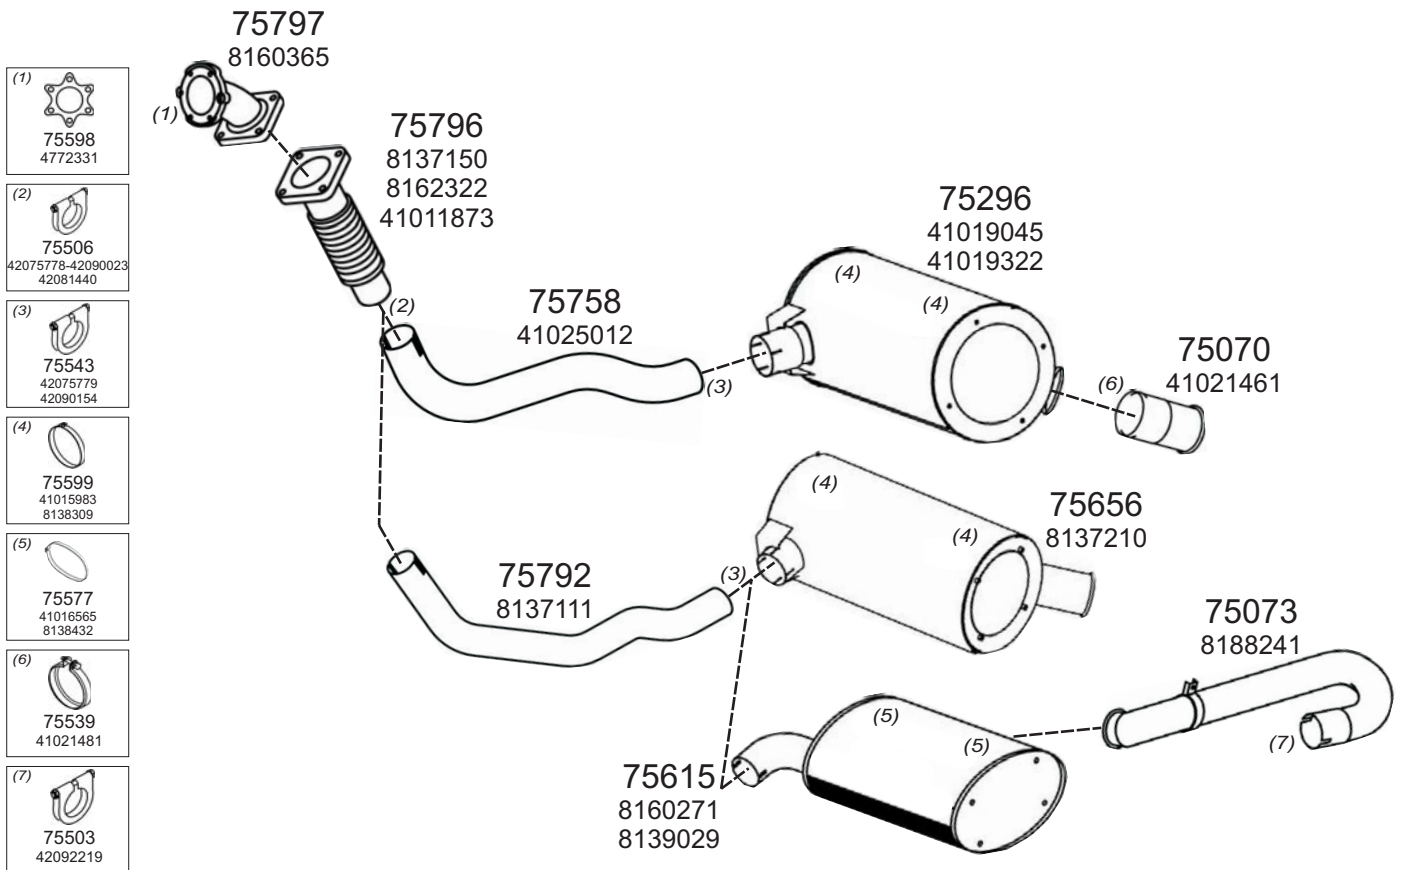

Type / Model IVECO EUROTECH/EUROSTAR LHD HORIZONTAL (EUROTECH) 180E34 MP, 180E38 MP, 190E34, 190E38, 240E34, 240E38, 260E38, 400E34 MP, 400E38, 440E34, 440E38 (EUROSTAR) 190E38, 240E38, 400E38, 440E38