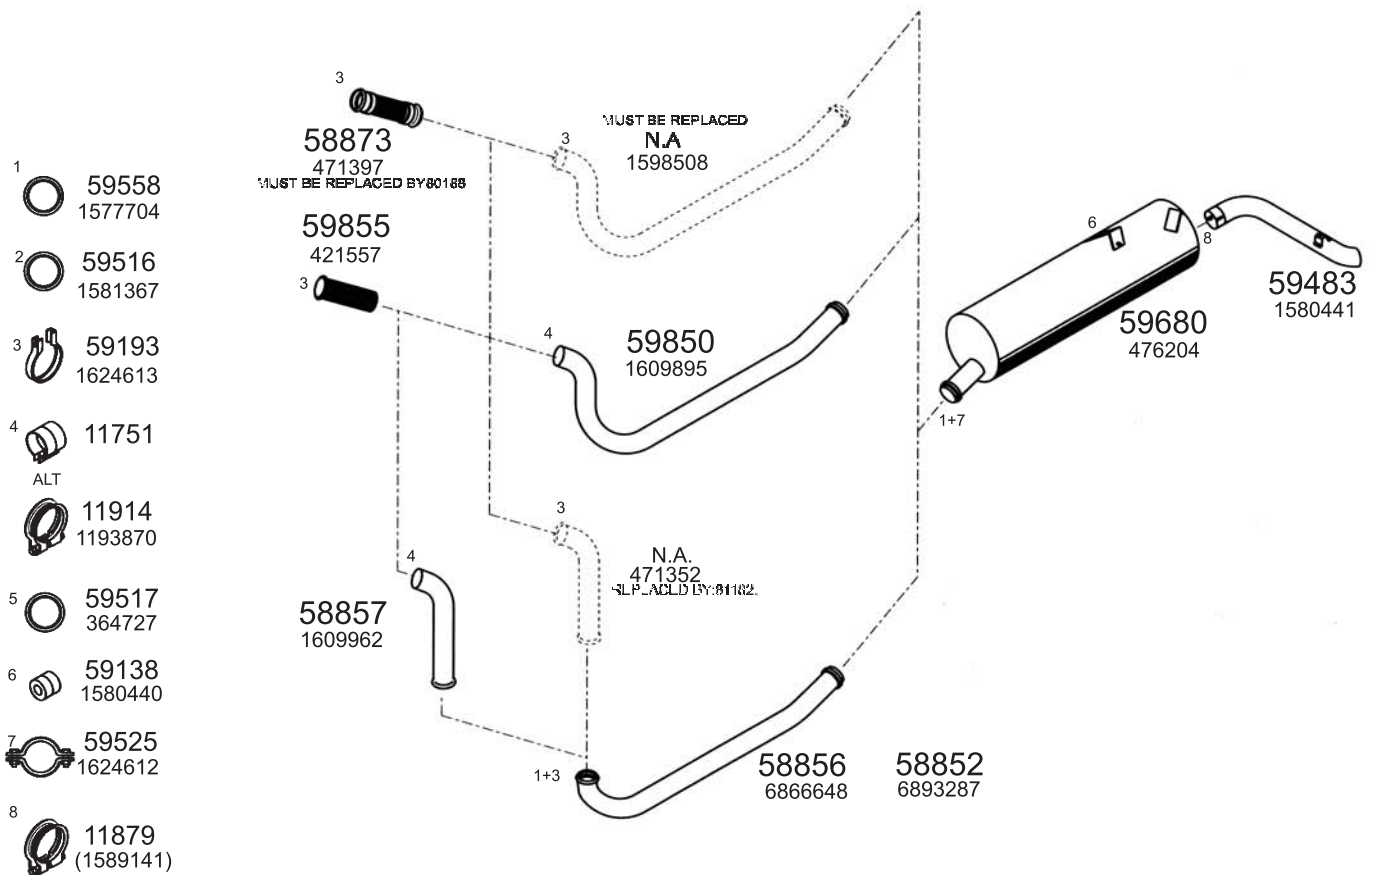

Type / Model F7 TD 70 ENG

Truck makers part numbers are quoted for reference only.