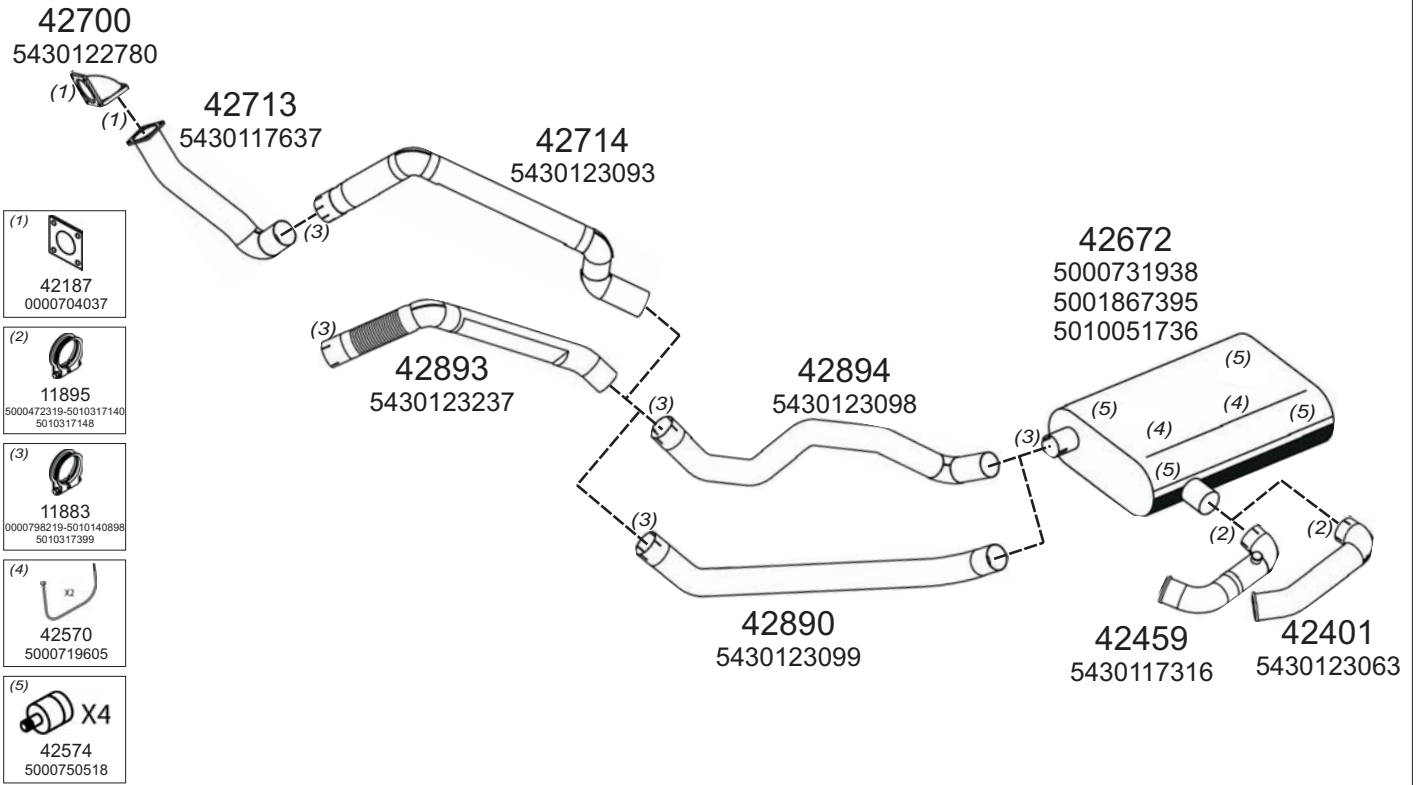

Type / Model RENAULT MAXTER HORIZONTAL RHD 04/1996 G235, G260, G270, G300, G340TI