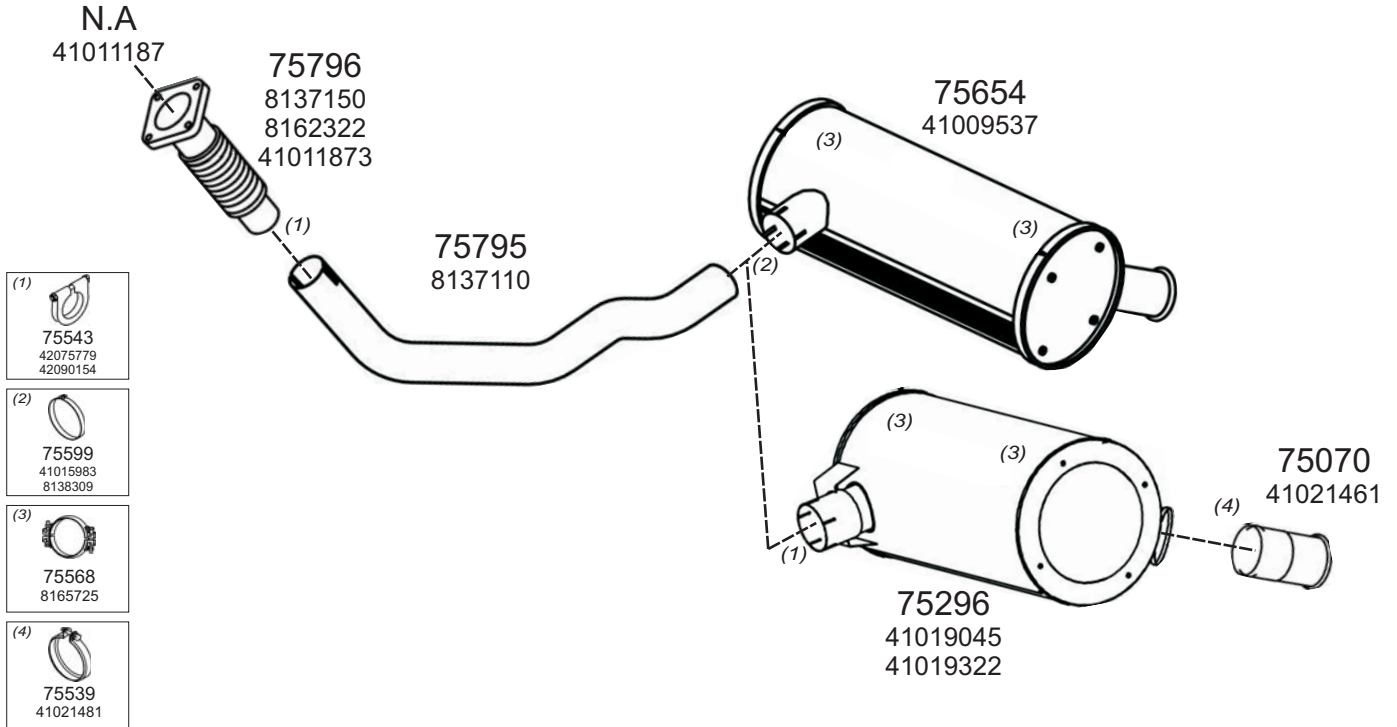

Type / Model IVECO EUROSTAR LHD HORIZONTAL 190 E47, 240 E47, 440 E47

Type / Model IVECO EUROSTAR LHD HORIZONTAL 190E52, 240E52, 260E52, 400E52, 440E52

Truck makers part numbers are quoted for reference only.