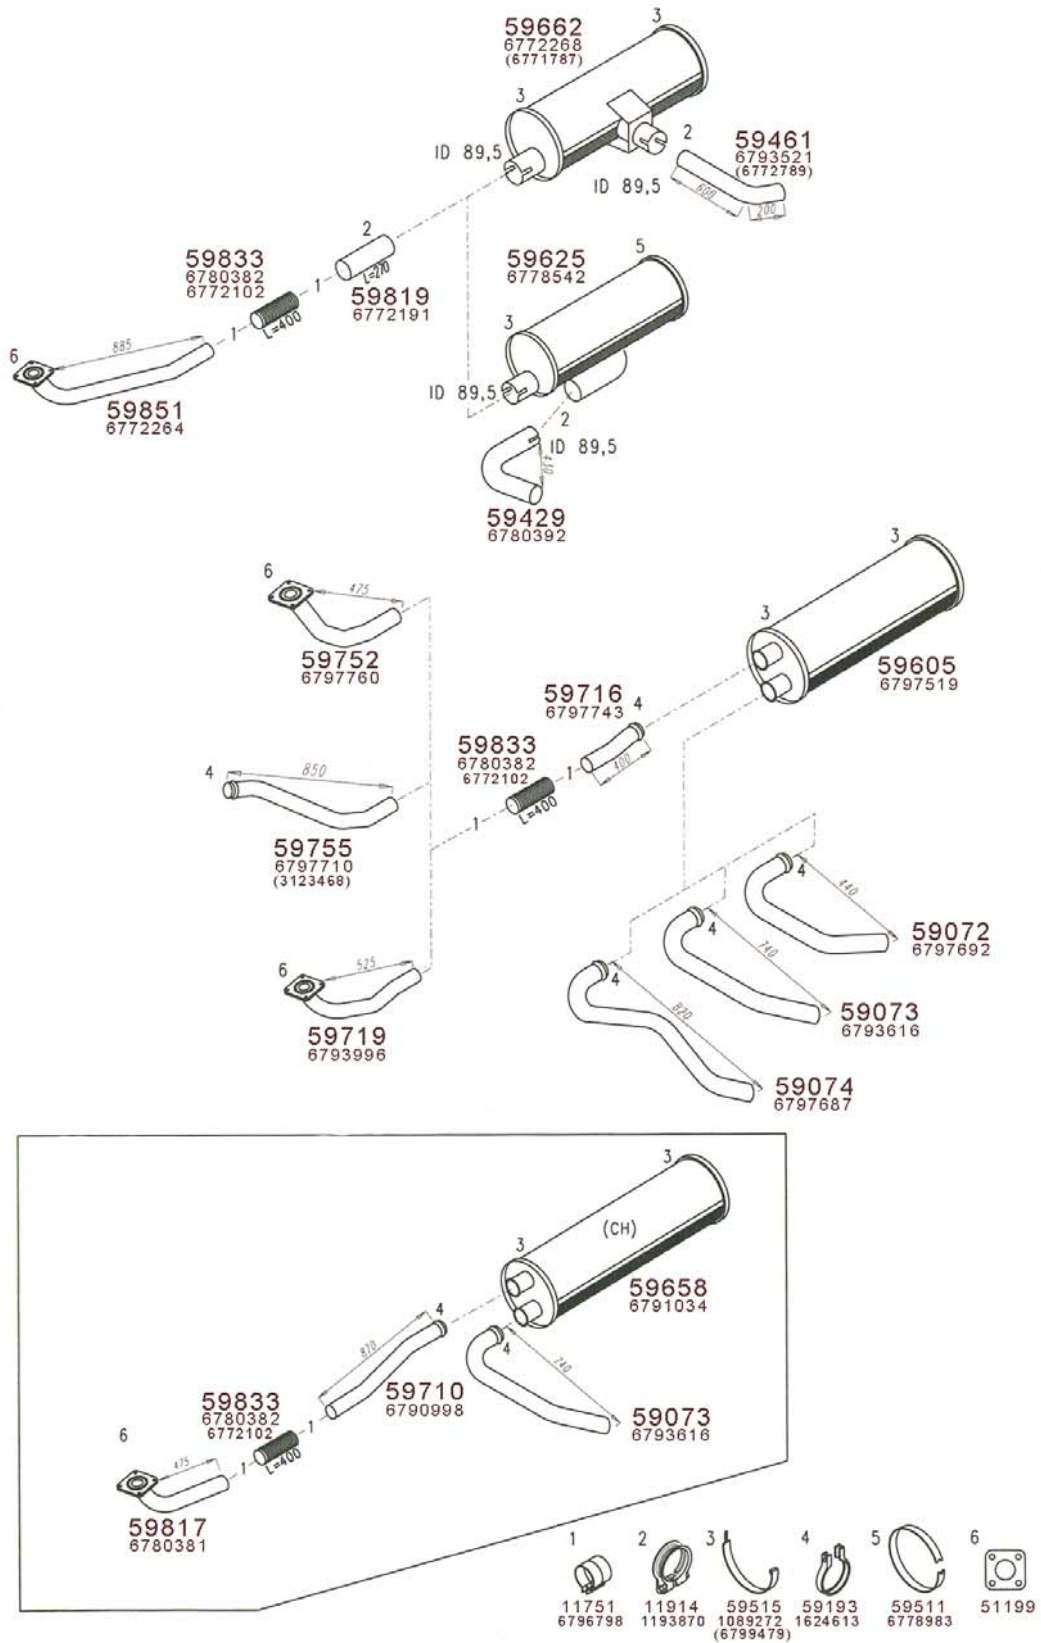

Type / Model FL 612 - 615 TD 61 ENG.

Truck makers part numbers are quoted for reference only.