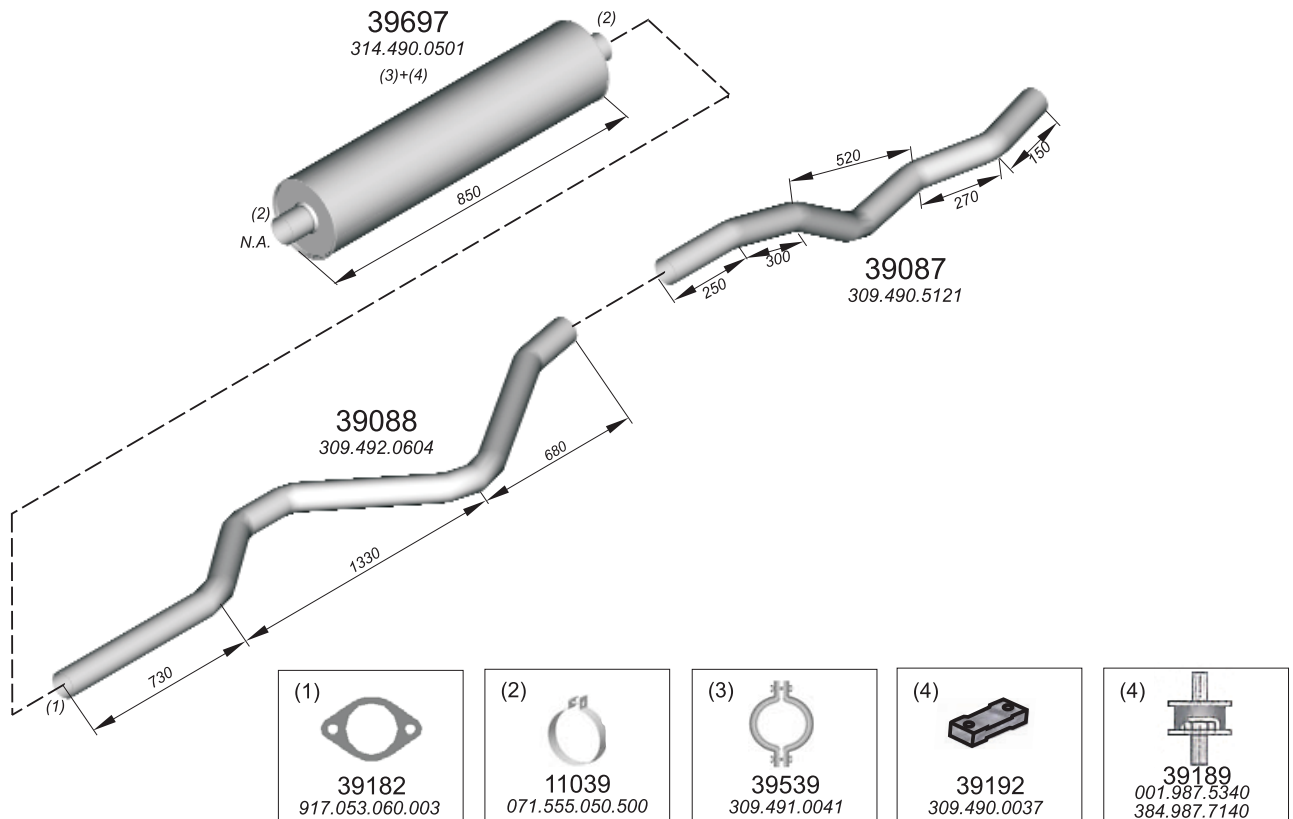

Type / Model Mercedes O 309 D

Truck makers part numbers are quoted for reference only.