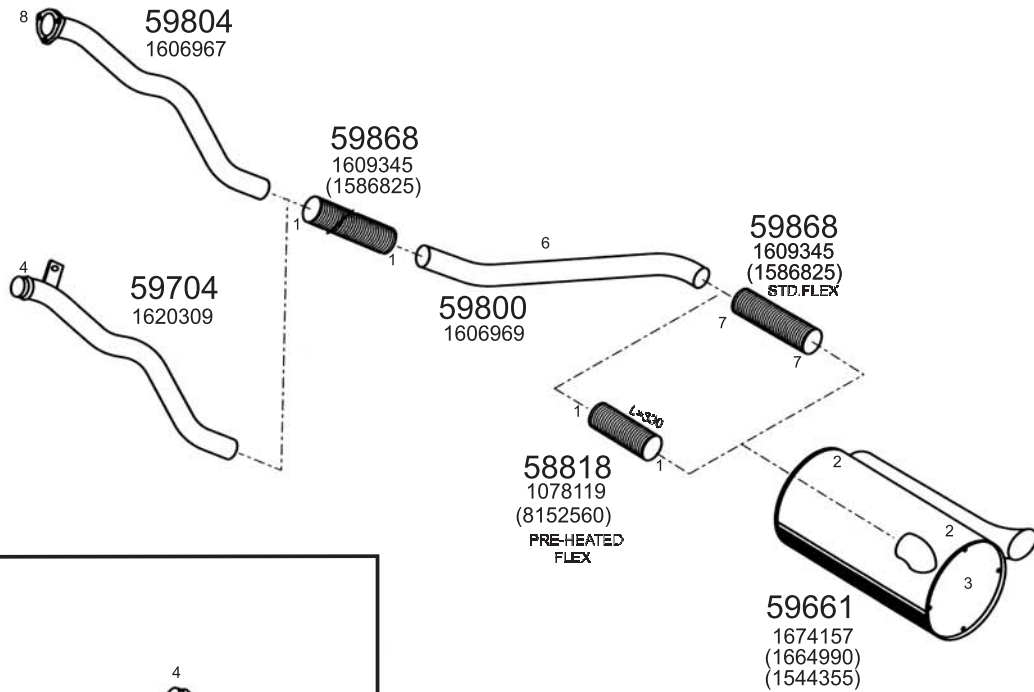

Type / Model F10 TD 102 ENG/F12 TD 122 ENG,TD 123 ENG.SLEEPER CAB&GLOBETROTTER/F16 SLEEPER CAB&GLOBETROTTER

Truck makers part numbers are quoted for referance only.

Type / Model F10 TD 102 ENG. / F12 TD 122 ENG, TD 123 ENG