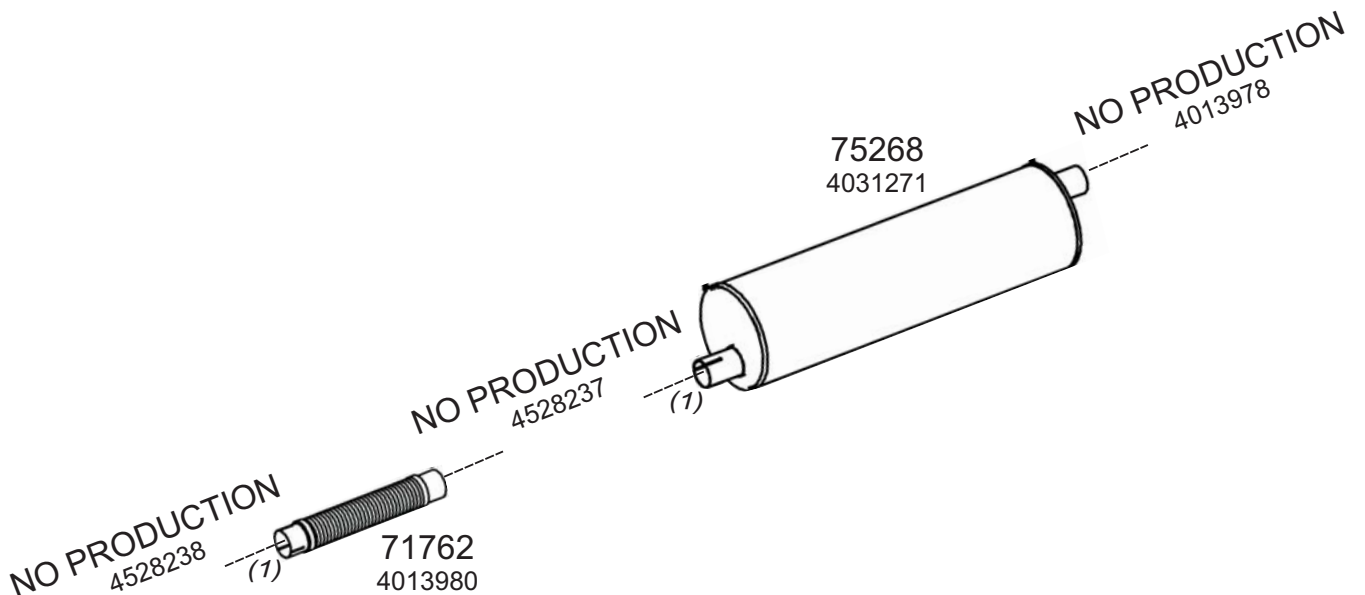

Type / Model IVECO FIAT LHD 619 N1, 619 N2