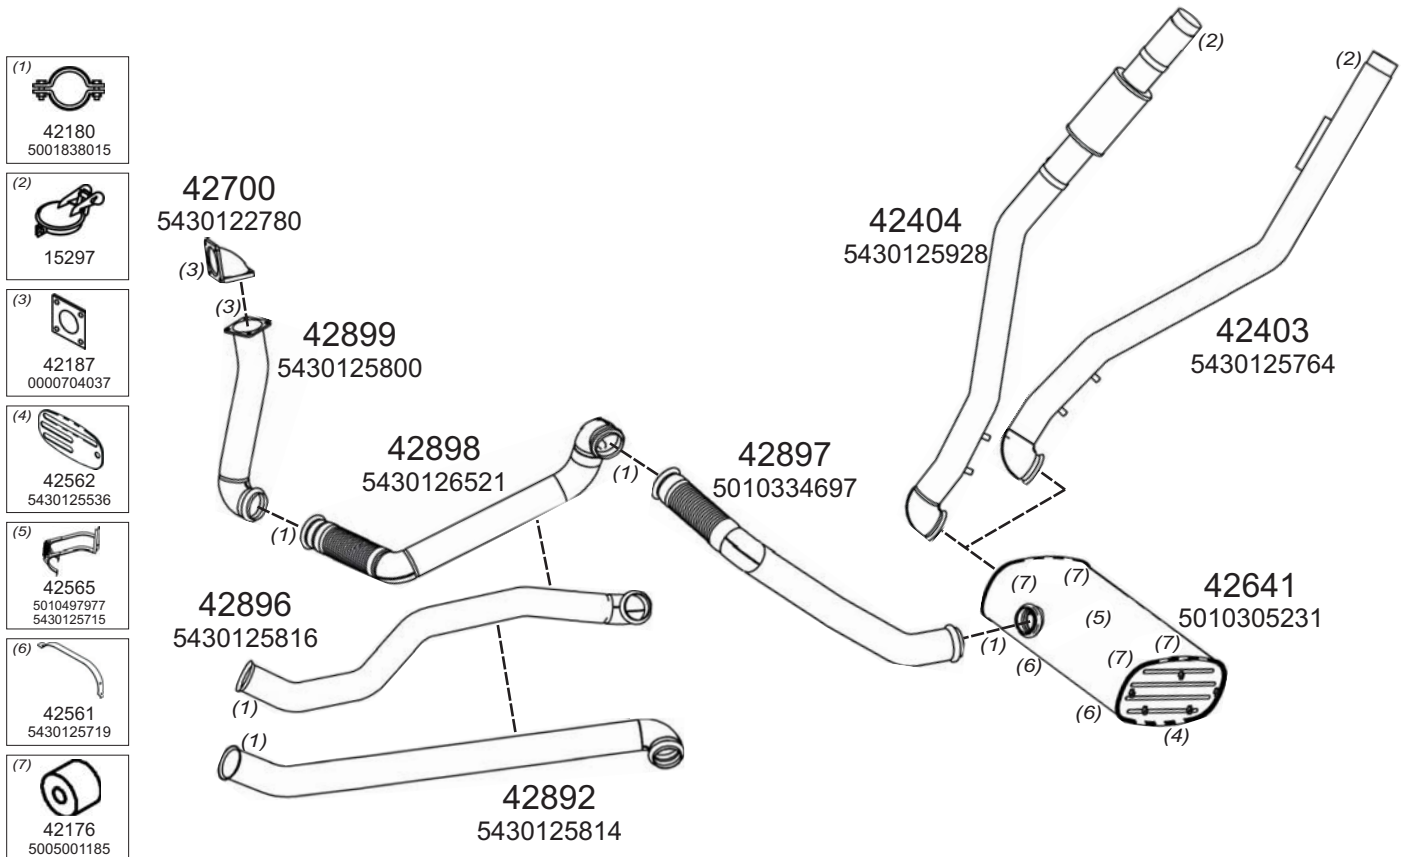

Type / Model RENAULT MAXTER VERTICAL RHD 05/1996 G235, G260, G270, G300, G340TI

Truck makers part numbers are quoted for reference only.

0514003