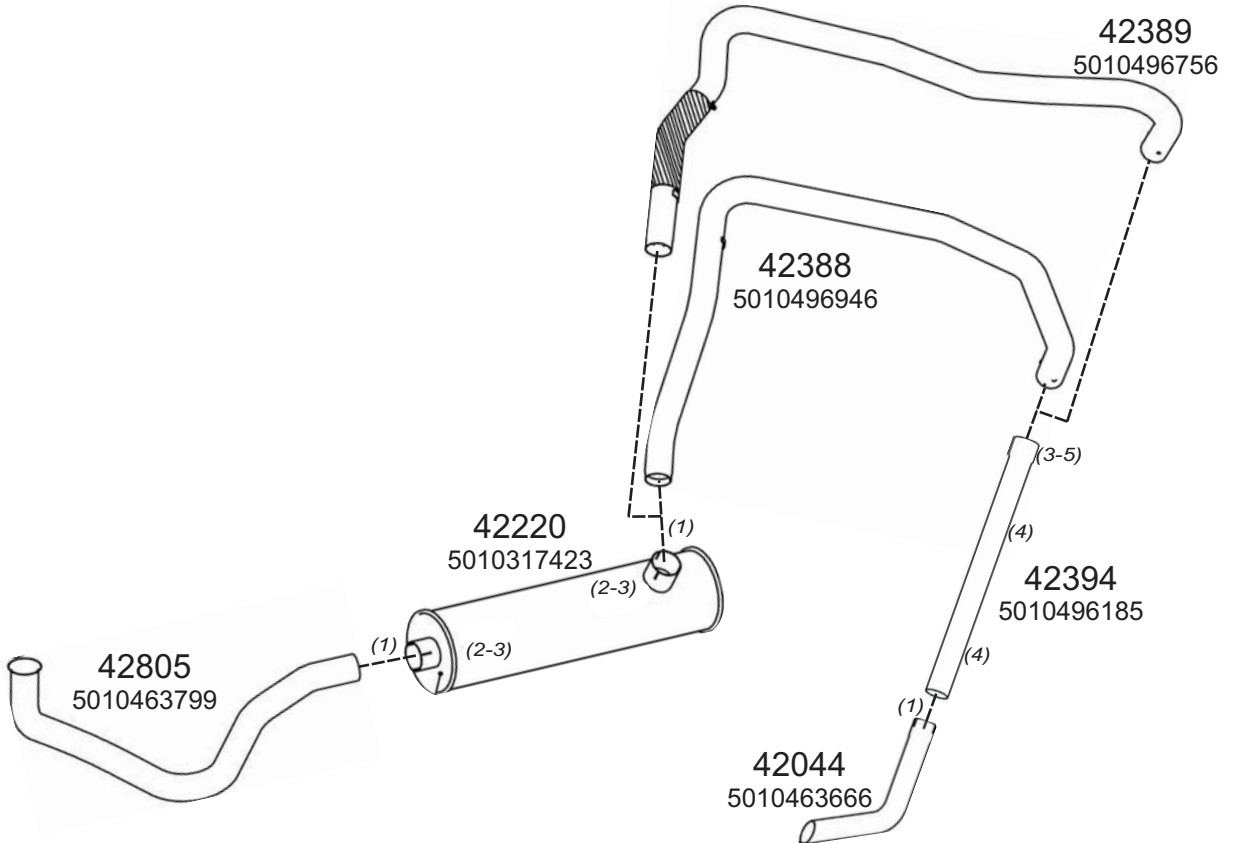

Type / Model RENAULT MIDLUM VERTICAL LHD FAB.NO. 43E1, 43E2