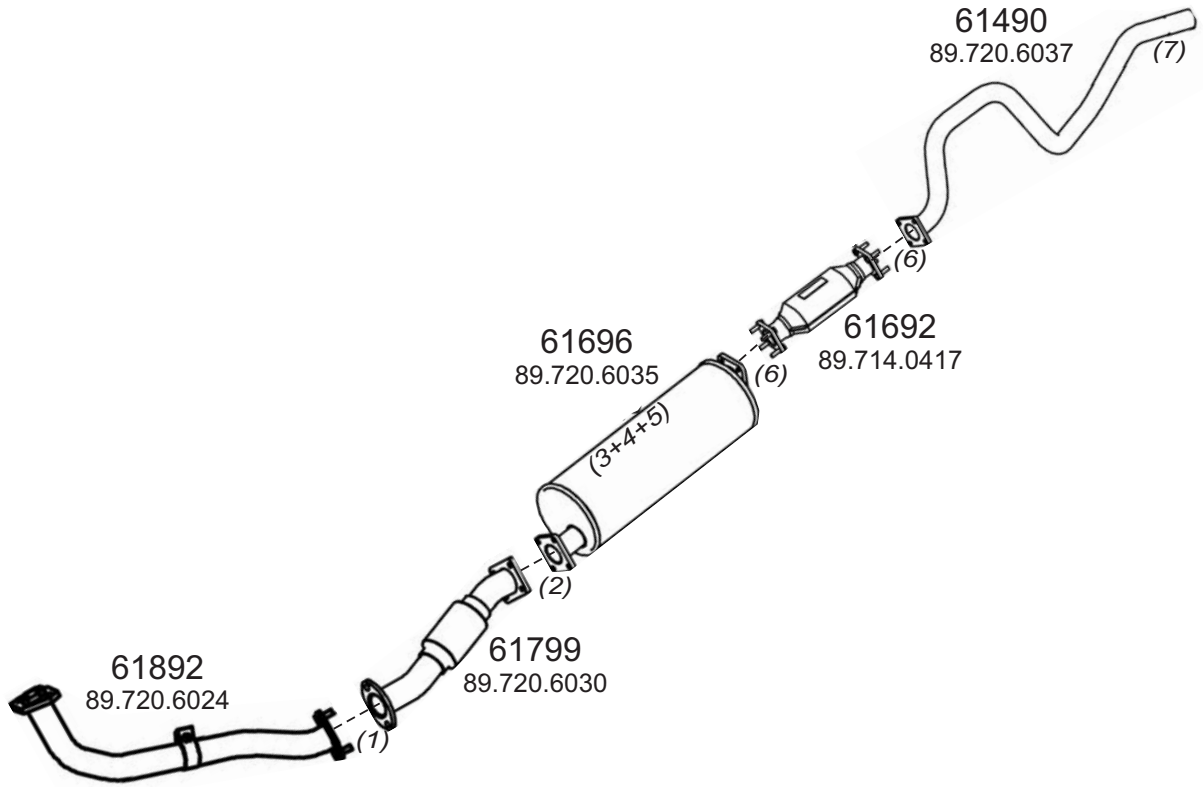

Type / Model ISUZU 3.5 TON 55 4JB1 (RLF) 06.99