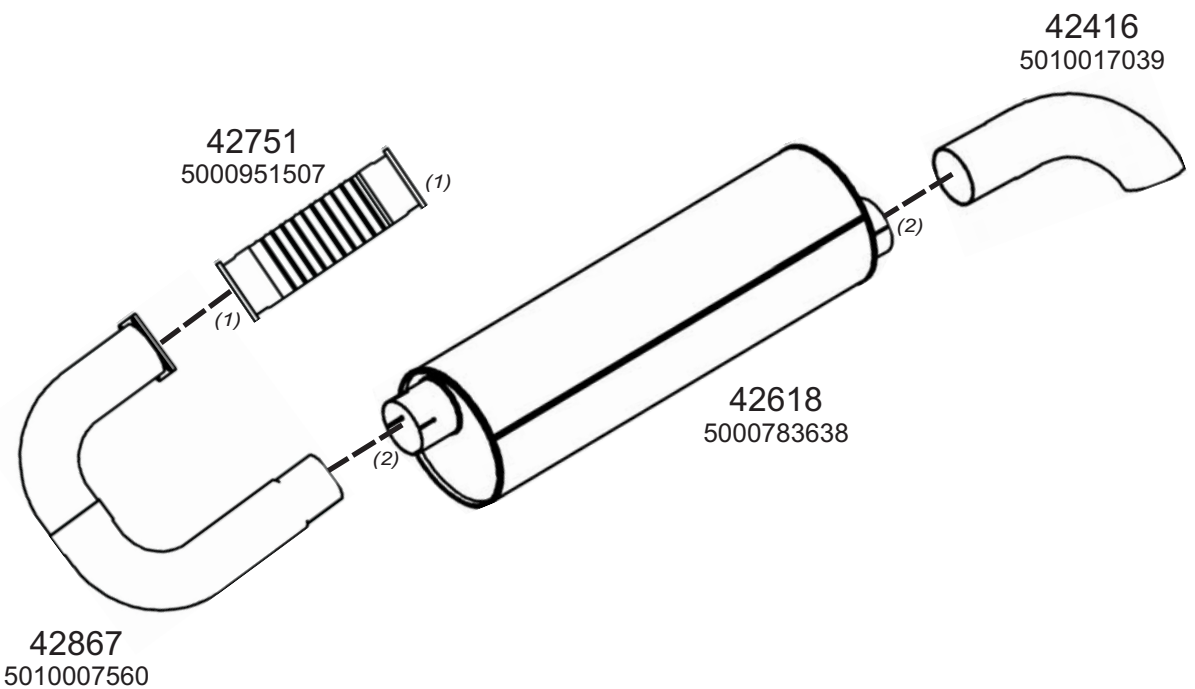

0505002

Type / Model RENAULT FRH HORIZONTAL RHD 1997

Type / Model

Truck makers part numbers are quoted for reference only.

0505003

Type / Model RENAULT GX187 (HEULIEZ) HORIZONTAL LHD 05/93

Type / Model RENAULT GX187 (HEULIEZ) HORIZONTAL LHD 06/93