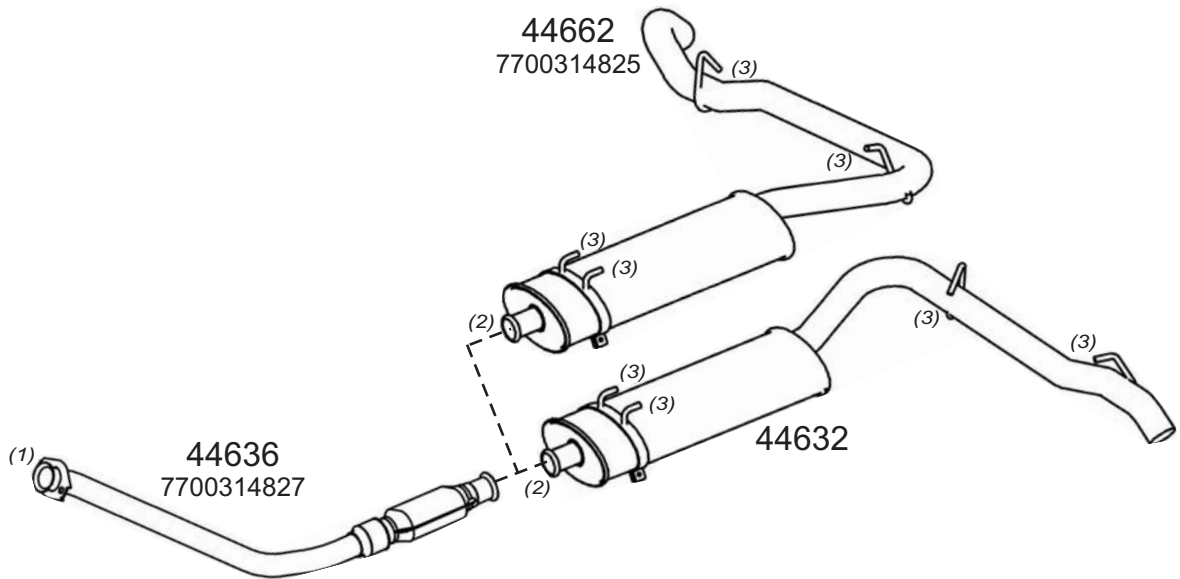

Type / Model RENAULT MASTER LL HORIZONTAL LHD/RHD 2.8 LTR. TURBO DIESEL 2799 CC. 115 HP, 85 KW. S9W

Truck makers part numbers are quoted for reference only.

0513005