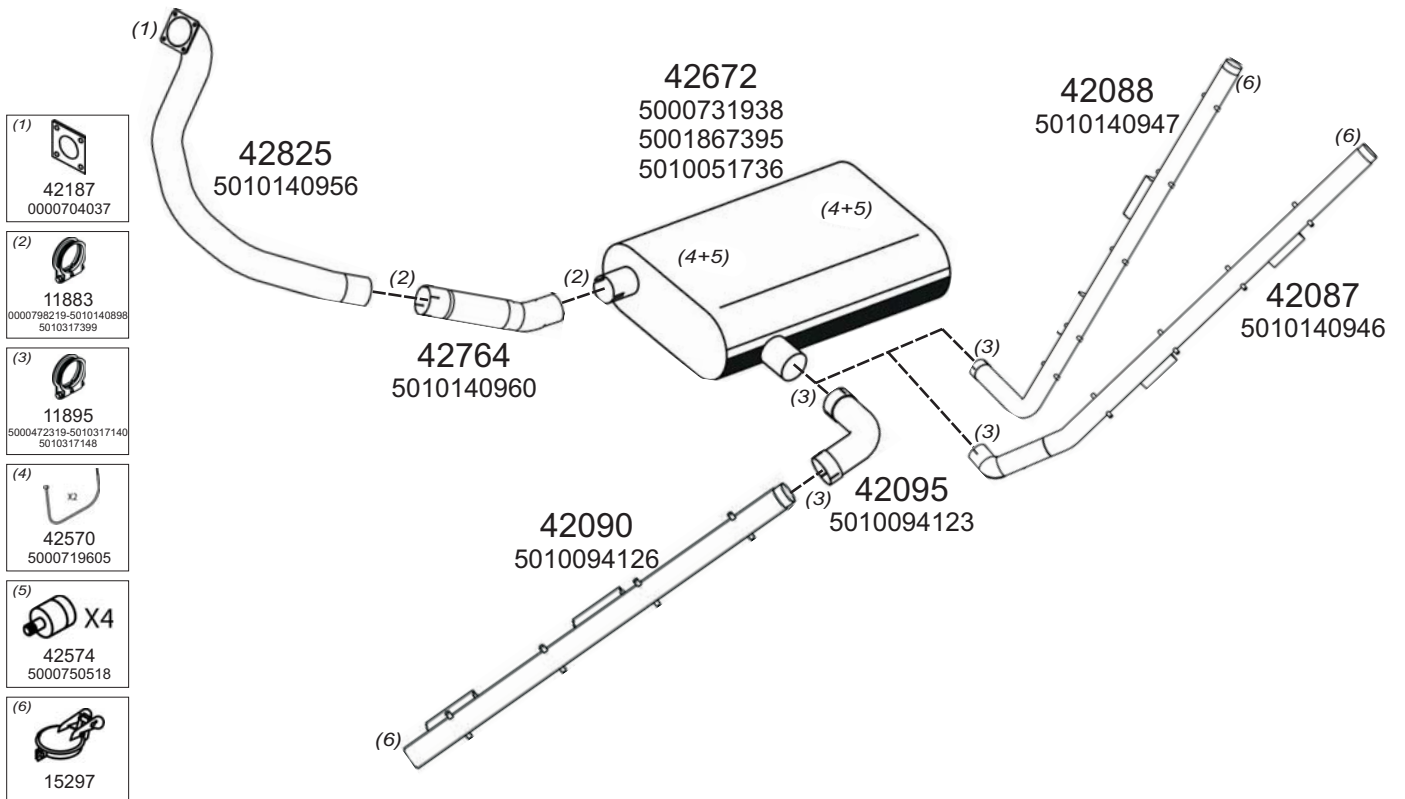

Type / Model RENAULT C-CLASS VERTICAL LHD C210, C260, C290, CLR220, C280, C300, C340TI, C230, CLR230

Truck makers part numbers are quoted for reference only.