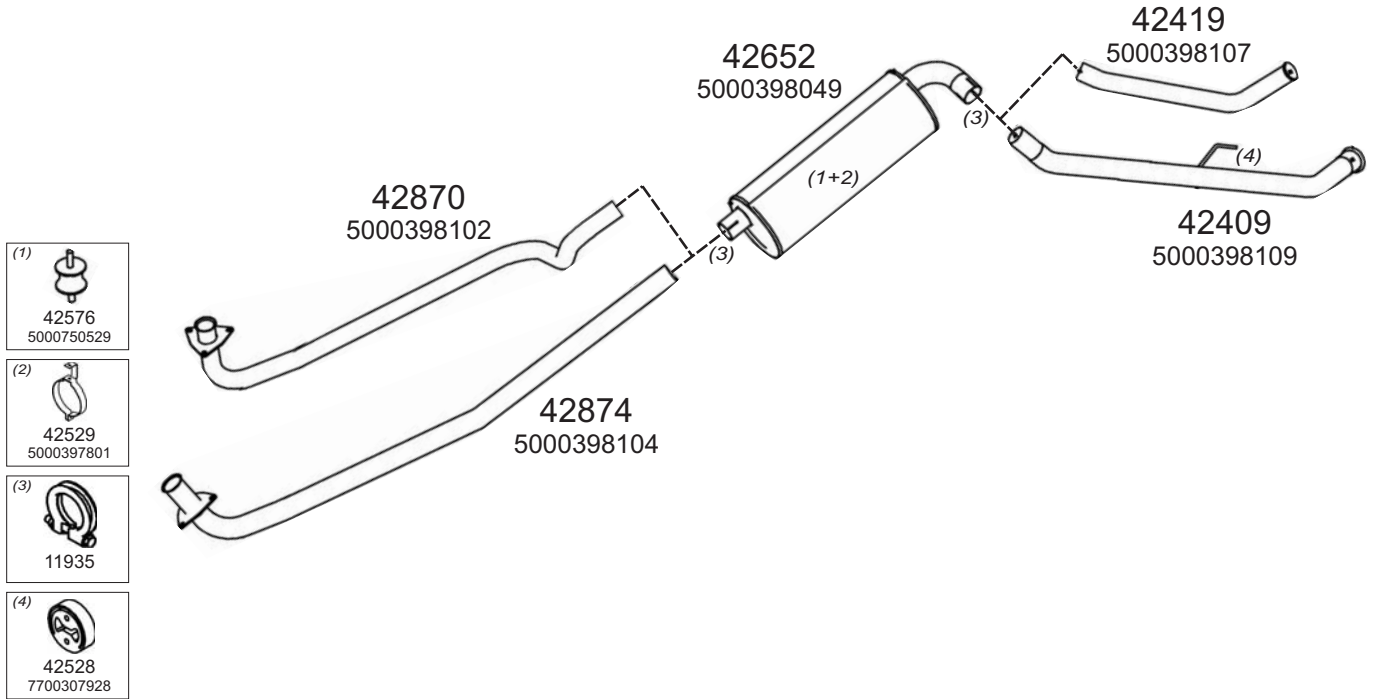

Type / Model RENAULT MESSENGER HORIZONTAL LHD B80 EURO1