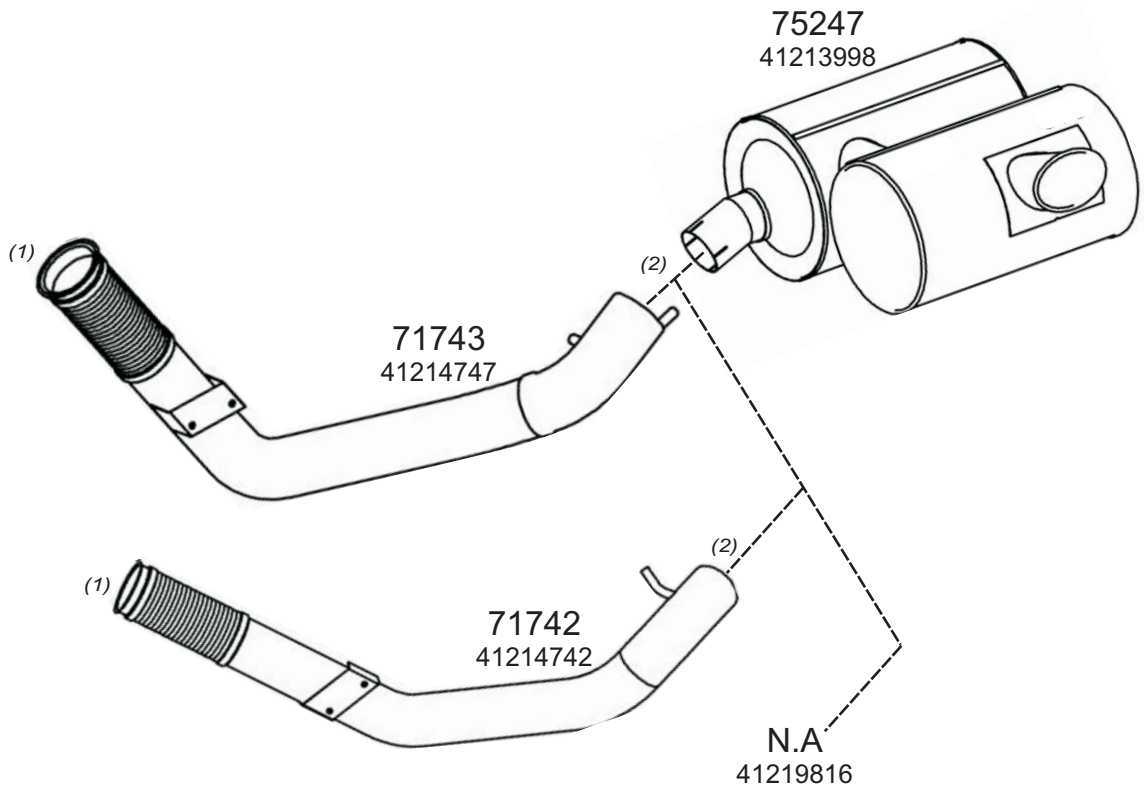

Type / Model IVECO EUROTRAKKER CURSOR LHD HORIZONTAL Wb3200, 380E38, 380E44, 380E48, Wb3500, 380E38, 380E44, 380E48, Wb3800, 380E38, 380E44, Wb3820, 380E38, 380E44, 380E48, Wb4200, 380E38, 380E44, 380E48, Wb4500, 380E44, Wb4800, 380E48

Truck makers part numbers are quoted for reference only.