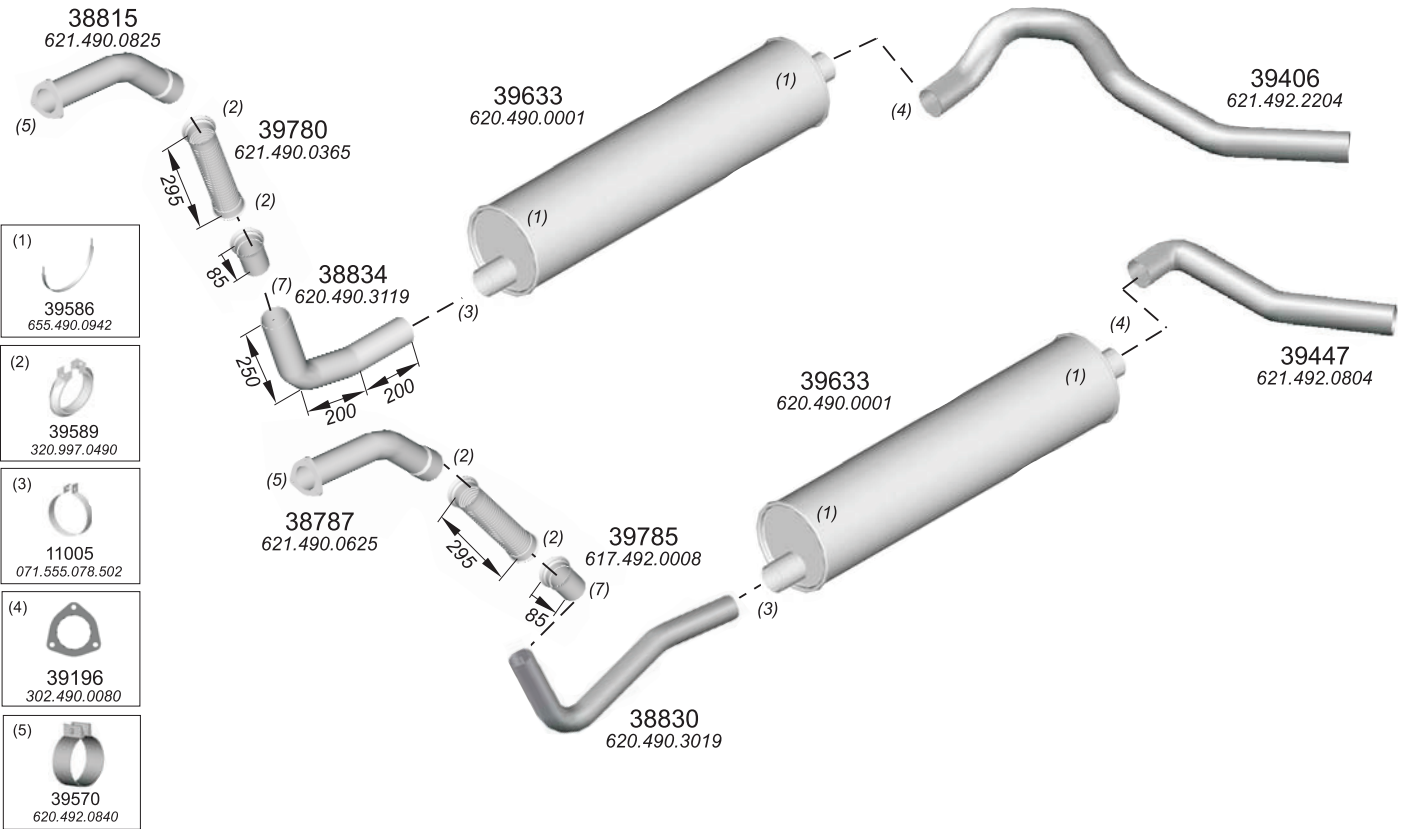

Type / Model Mercedes 2626,2645AF,3036,3336,3536,4436,5436,6036K/2636AS 4X4/2636AK 4X4.