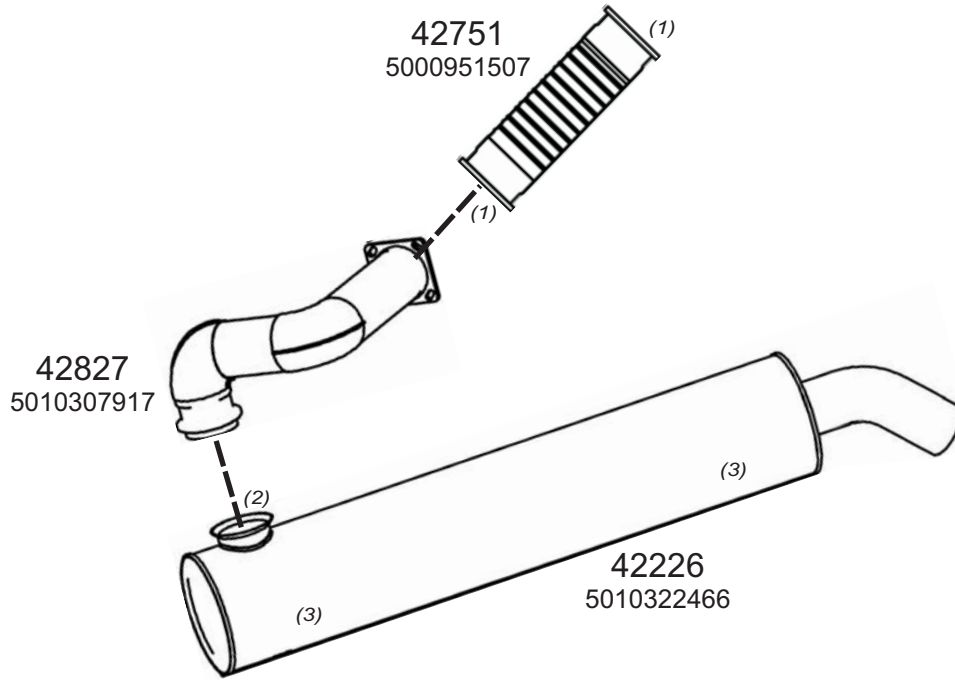

Type / Model RENAULT PR SERIES HORIZONTAL LHD PR100-3, 112(PS 08), 118(PU04) 06/96