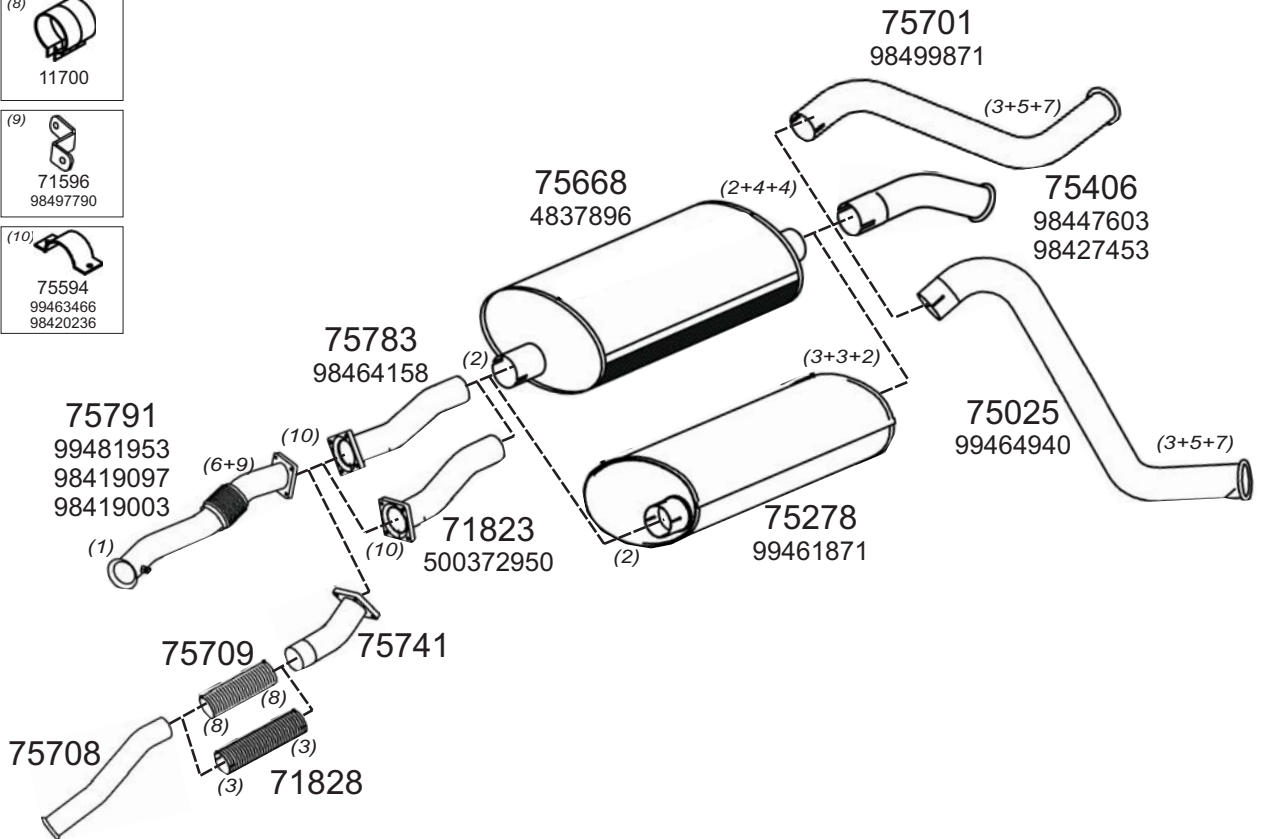

Type / Model IVECO EURO CARGO LHD 75 E15

Truck makers part numbers are quoted for reference only.

0305001