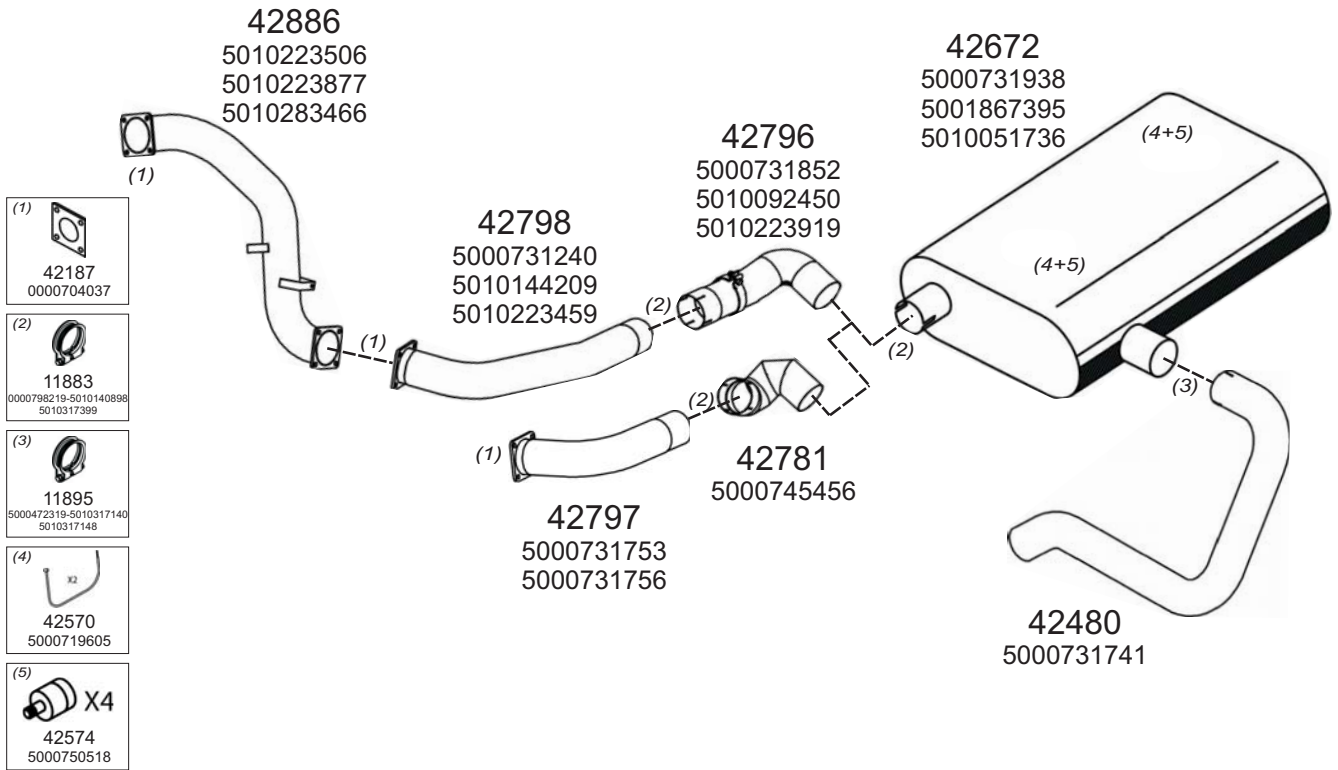

Type / Model RENAULT MANAGER HORIZONTAL RHD G210, 1990 G230SP