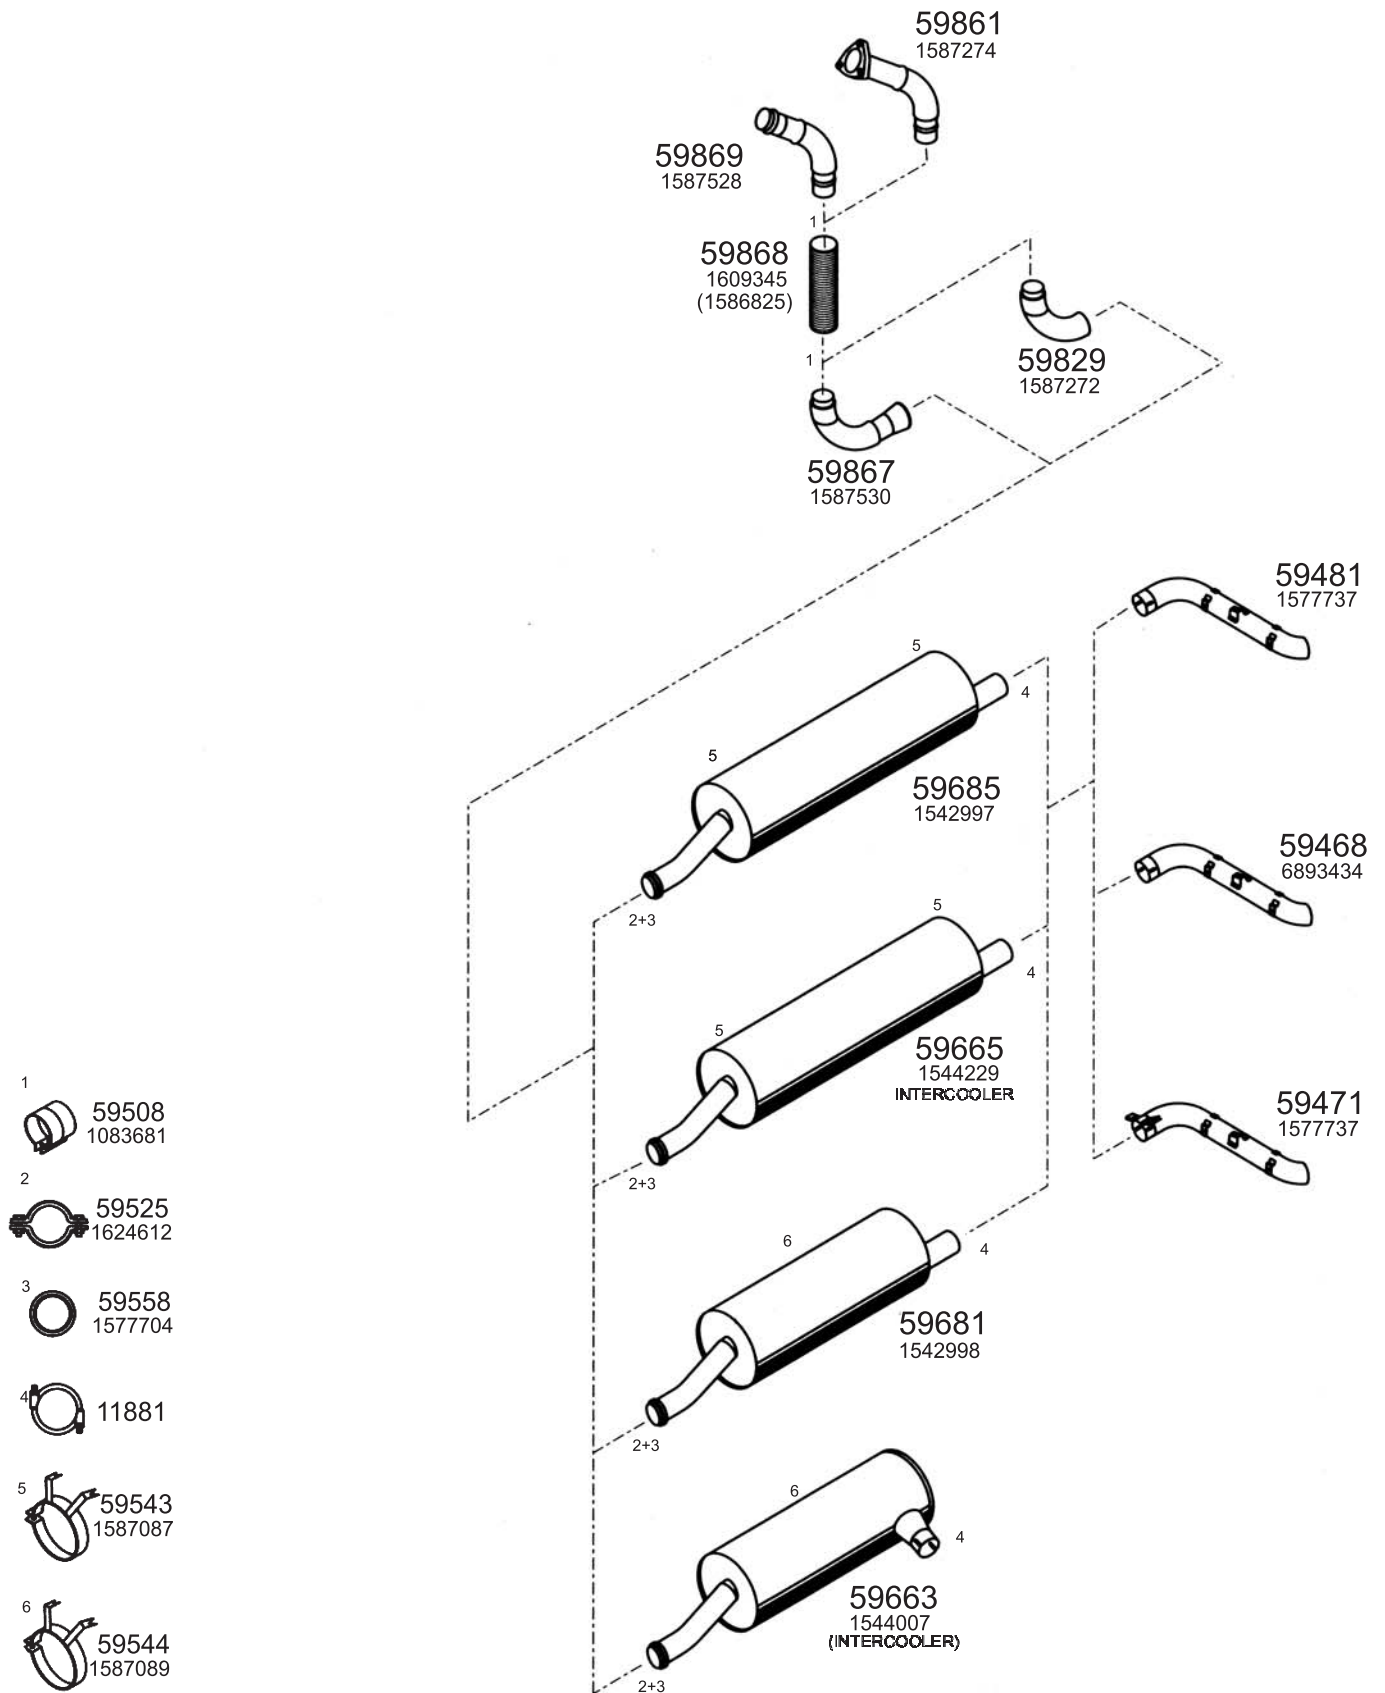

Type / Model F 10, F 12 TD 100 ENG./TD 120 ENG./TD 120F ENG.

Truck makers part numbers are quoted for reference only.