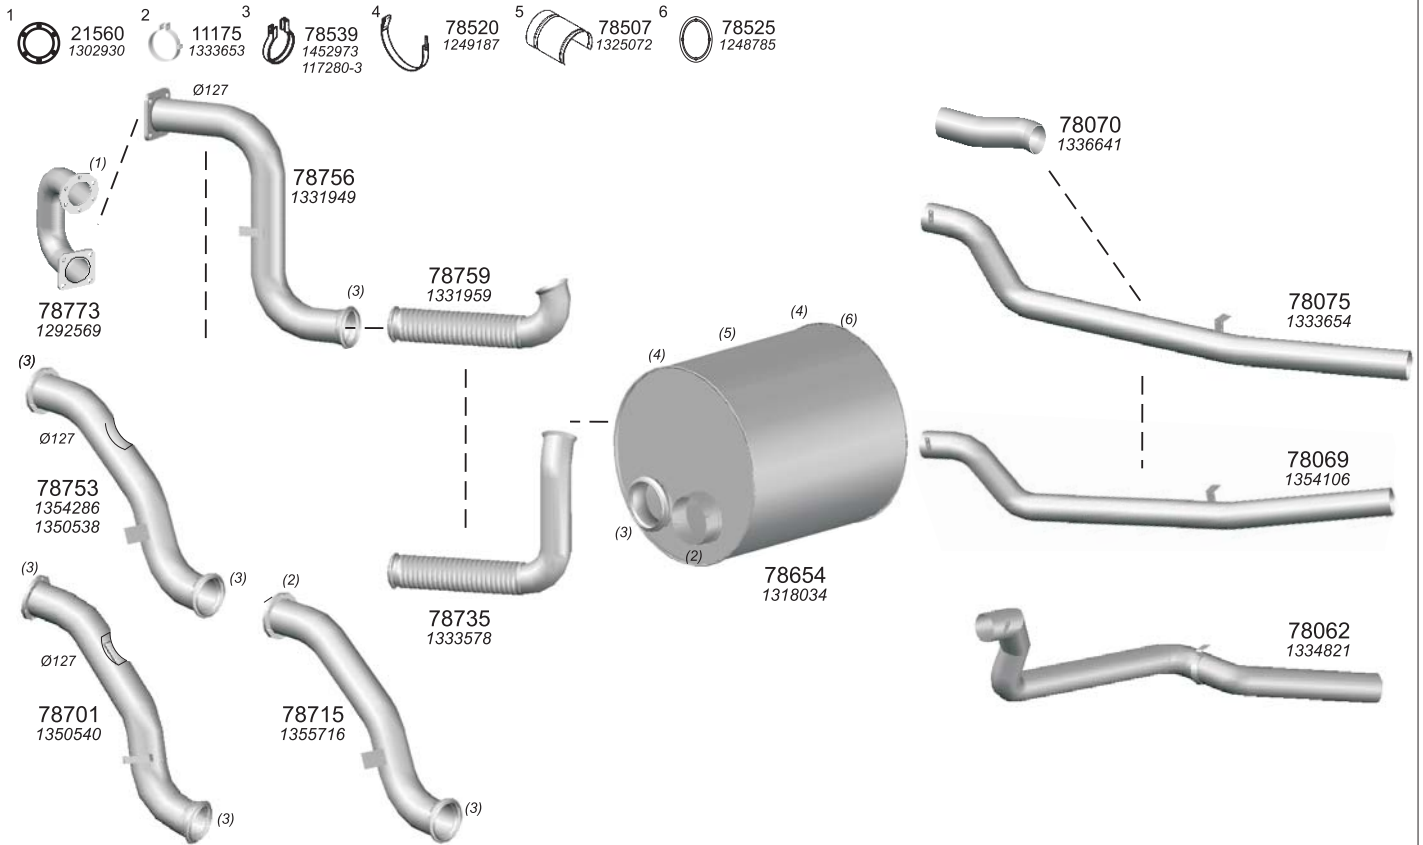

Type / Model Series 85CF FA85.380, FAG85.380, FAN85.380, FAR85.380, FAS85.380, FAT85.380/FA85.430, FAG85.340, FAN85.430, FAR85.430, FAS85.430, FAT85.430