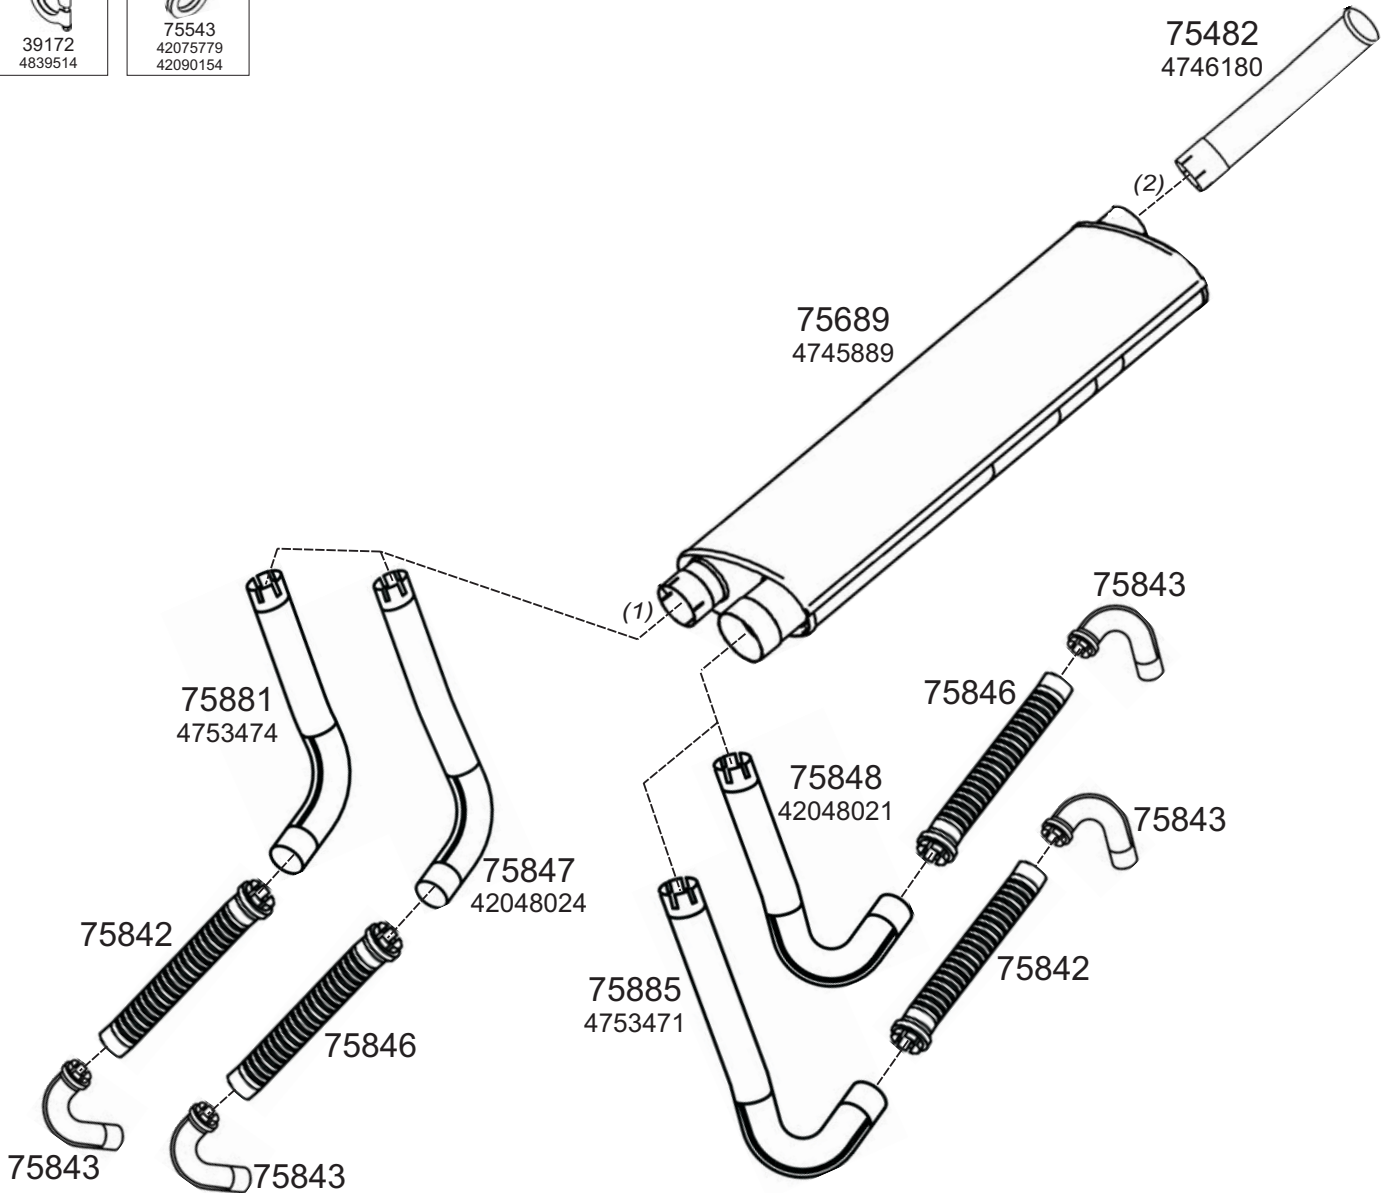

Truck makers part numbers are quoted for reference only.

0302011

Type / Model IVECO OLD RANGE LHD 1984 190 F38 TURBO 240.38

Type / Model IVECO OLD RANGE LHD 1988 190.30 H, 330.30 H

Truck makers part numbers are quoted for reference only.