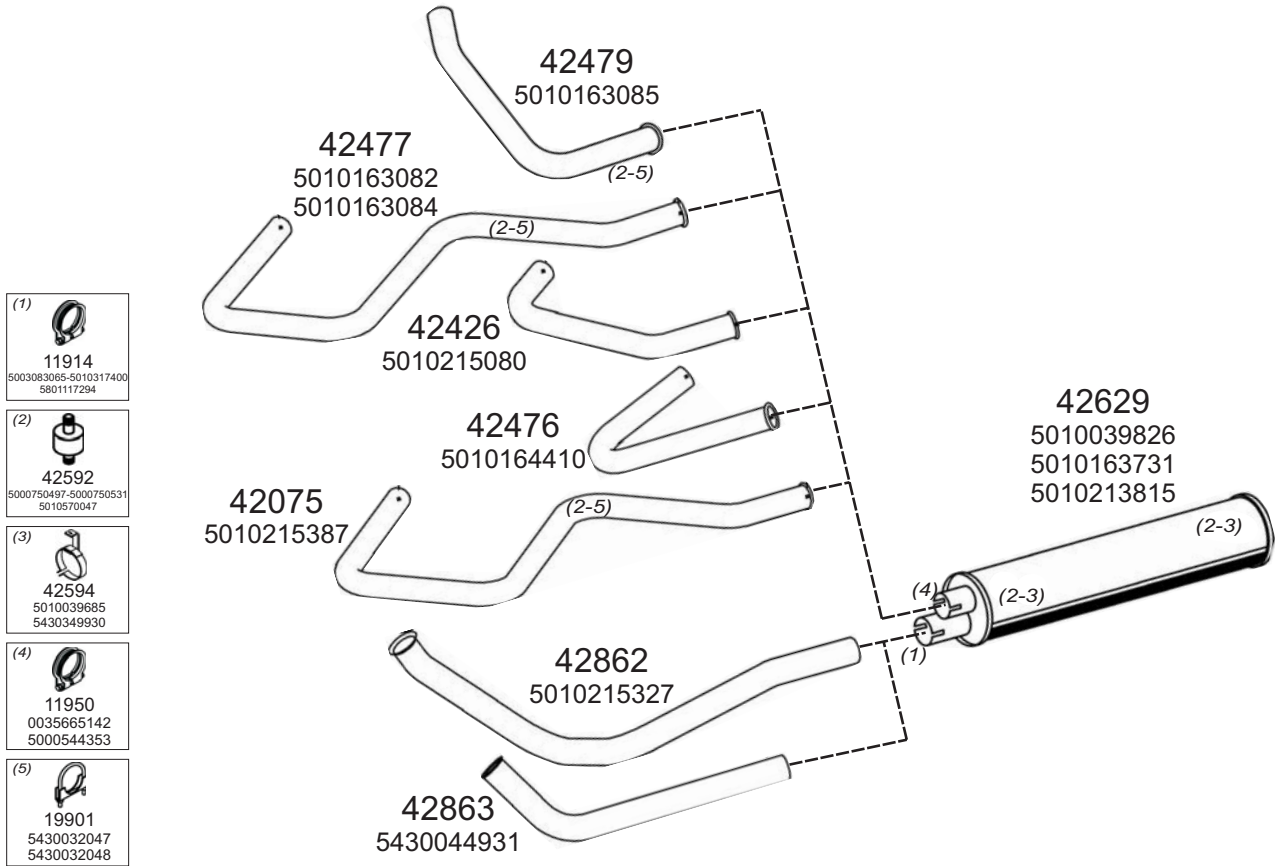

Type / Model RENAULT MIDLINER HORIZONTAL LHD\RHD S120, S135