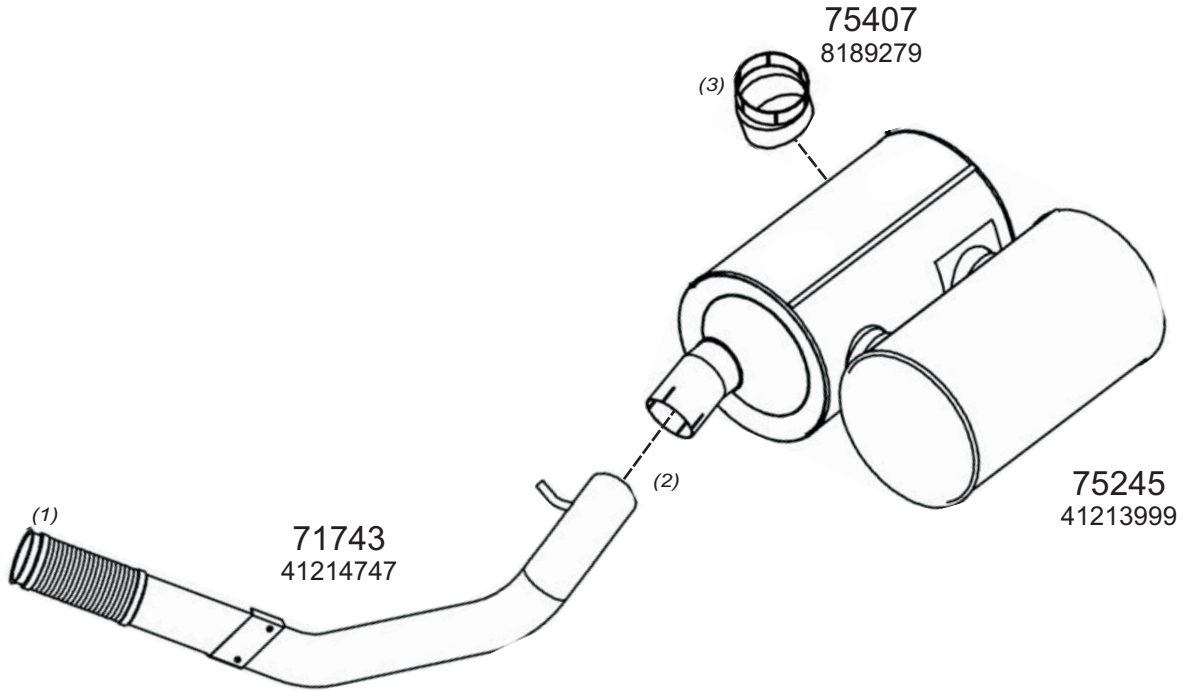

Truck makers part numbers are quoted for reference only.

0309015

Type / Model IVECO EUROTRAKKER CURSOR RHD HORIZONTAL Wb3200 720E44

Type / Model IVECO EUROTRAKKER CURSOR RHD HORIZONTAL Wb3800 180E24, 260E31. Wb4200 180E24, 180E27. Wb4500 180E27