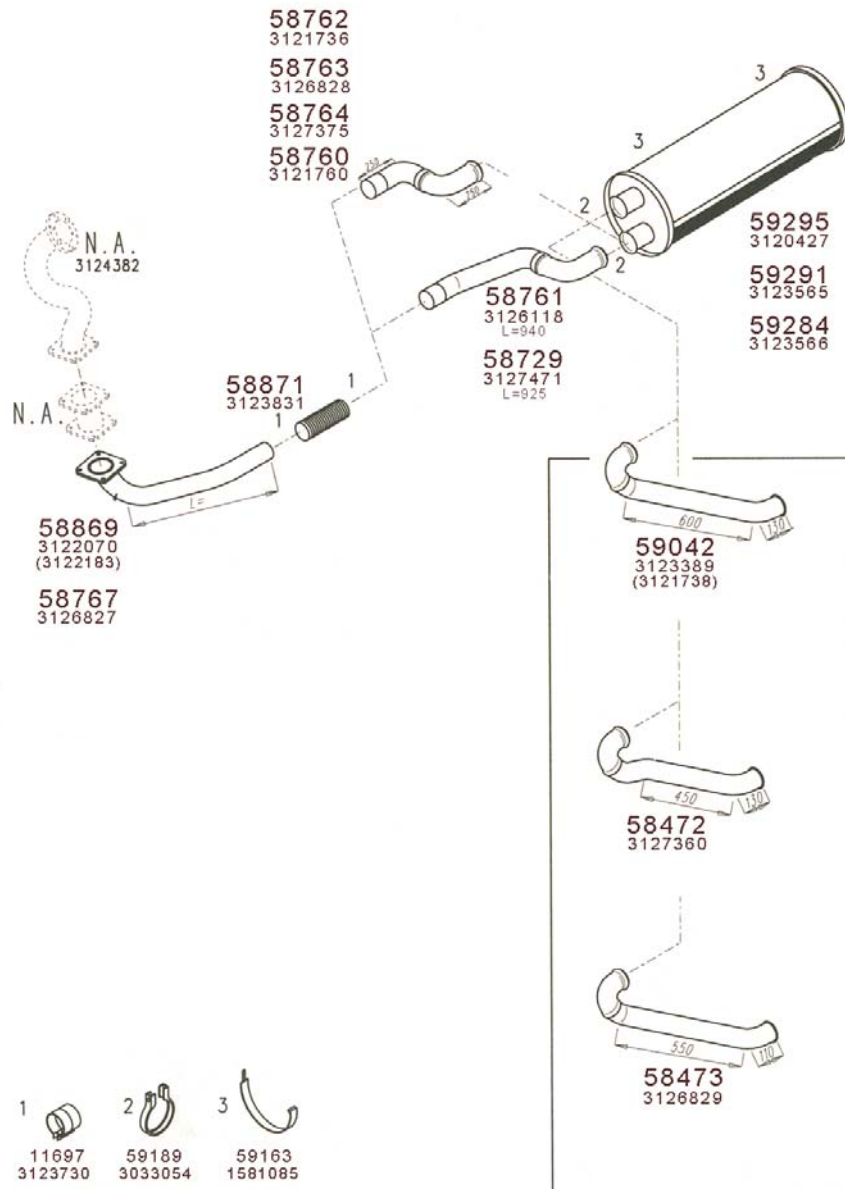

Type / Model FL 608 - 611 TD 61 ENG.

Truck makers part numbers are quoted for reference only.

Type / Model FL 611 TD 61 ENG. SPEC. VERTICAL

Truck makers part numbers are quoted for referance only.

Type / Model FL 608 - 611 TD 63 E/ES ENGINE.