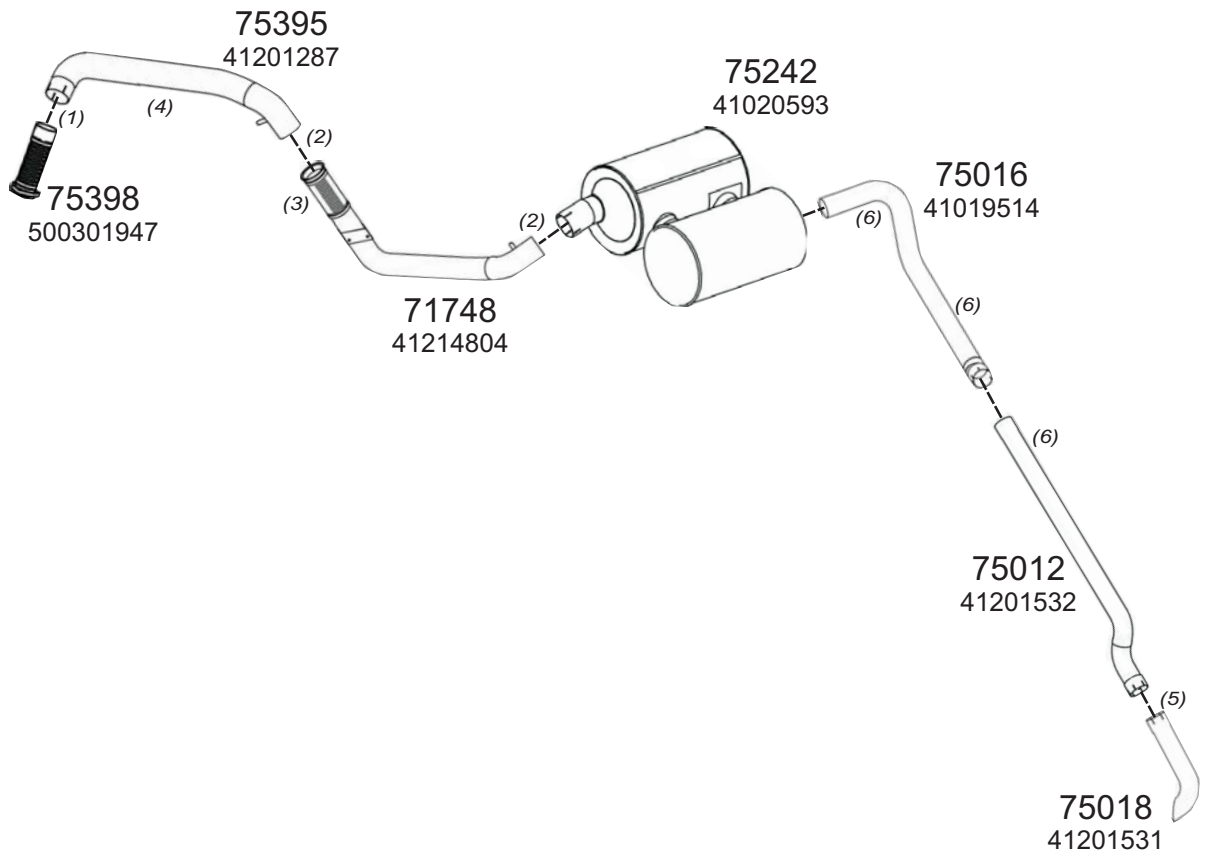

Type / Model IVECO EUROTRAKKER CURSOR LHD VERTICAL Wb3500, 400E35, Wb3200, 380E35, Wb3500, 260E35, Wb3820, 260E31, 380E35 Wb4200 190E31, 260E31, 260E35, Wb4500, 190E31, 260E31, 260E35, Wb4800, 260E31, Wb5100, 190E31

Truck makers part numbers are quoted for reference only.

0309009