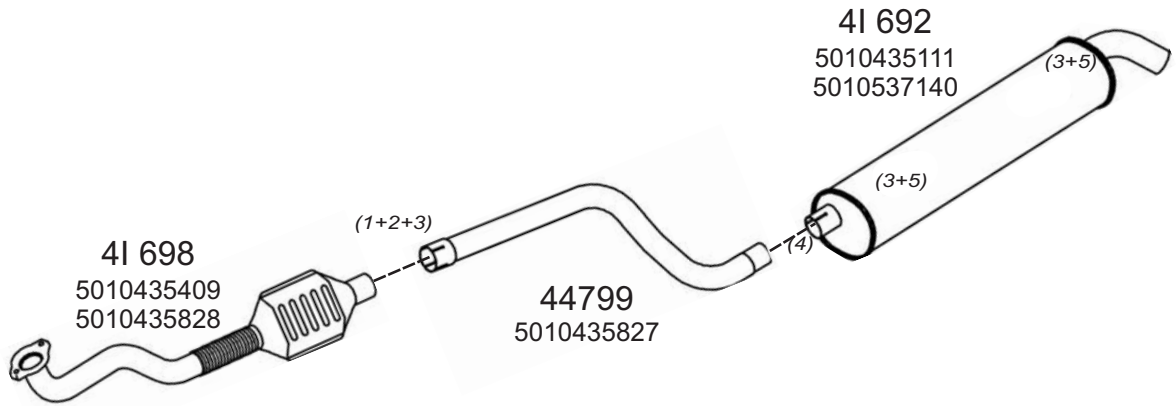

Type / Model RENAULT MANAGER HORIZONTAL RHD G300, G330

Truck makers part numbers are quoted for reference only.

0511013

Type / Model RENAULT MASCOTT HORIZONTAL LHD 2,8 LTR. DCI 90 63KW, 85HP

Type / Model RENAULT MASCOTT HORIZONTAL LHD 2.8 LTR. DCI 110 78KW, 106HP