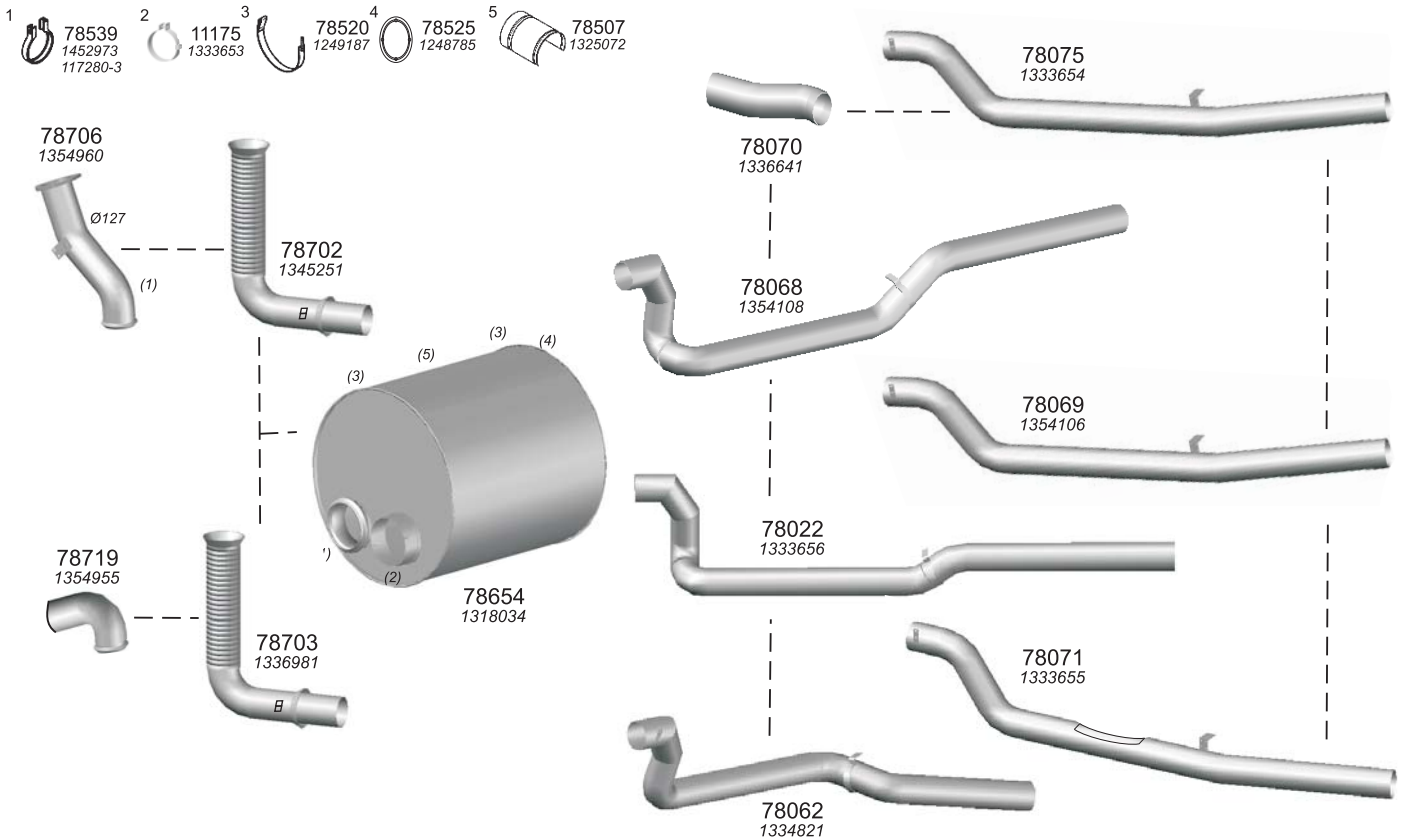

Truck makers part numbers are quoted for reference only.