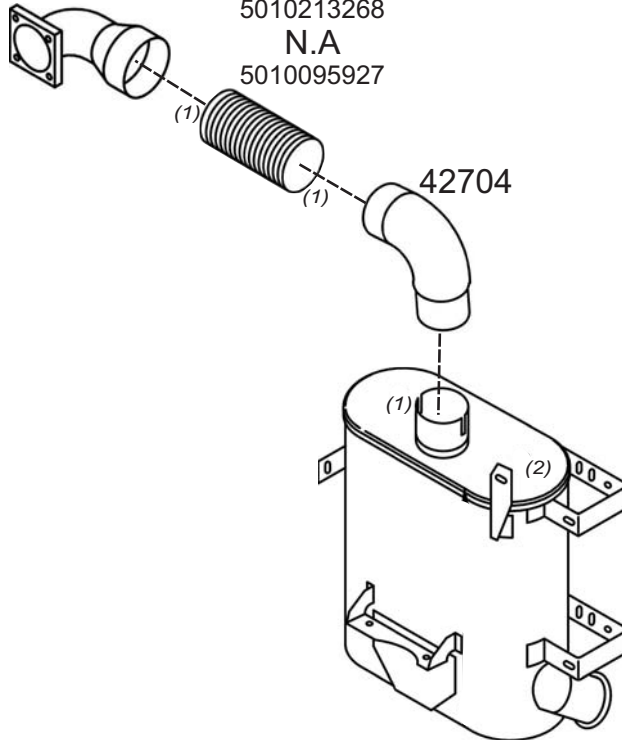

42777
5010137902
5010211753
N.A
5010095916

42881
5010213268
N.A
5010095927

42632
5010066890

Type / Model RENAULT MAGNUM HORIZONTAL LHD 10/91