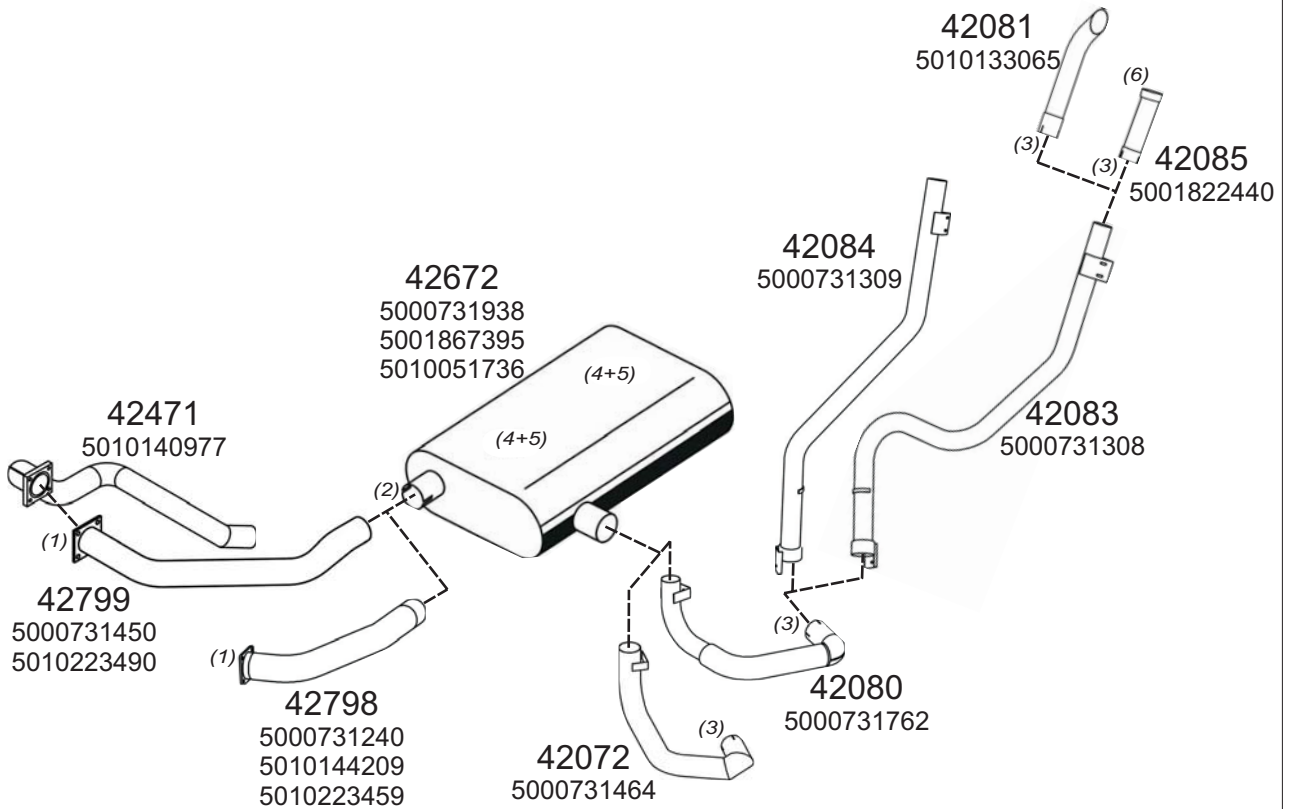

- (1) 42187
  0000704037
- (2) 11883
  0000798219-5010140898
  5010317399
- (3) 11895
  5000472319-5010317140
  5010317148
- (4) 42570
  5000719605
- (5) X4
  42574
  5000750518
- (6) 15297

Type / Model RENAULT MANAGER VERTICAL LHD G200, G210 1990 G230TI