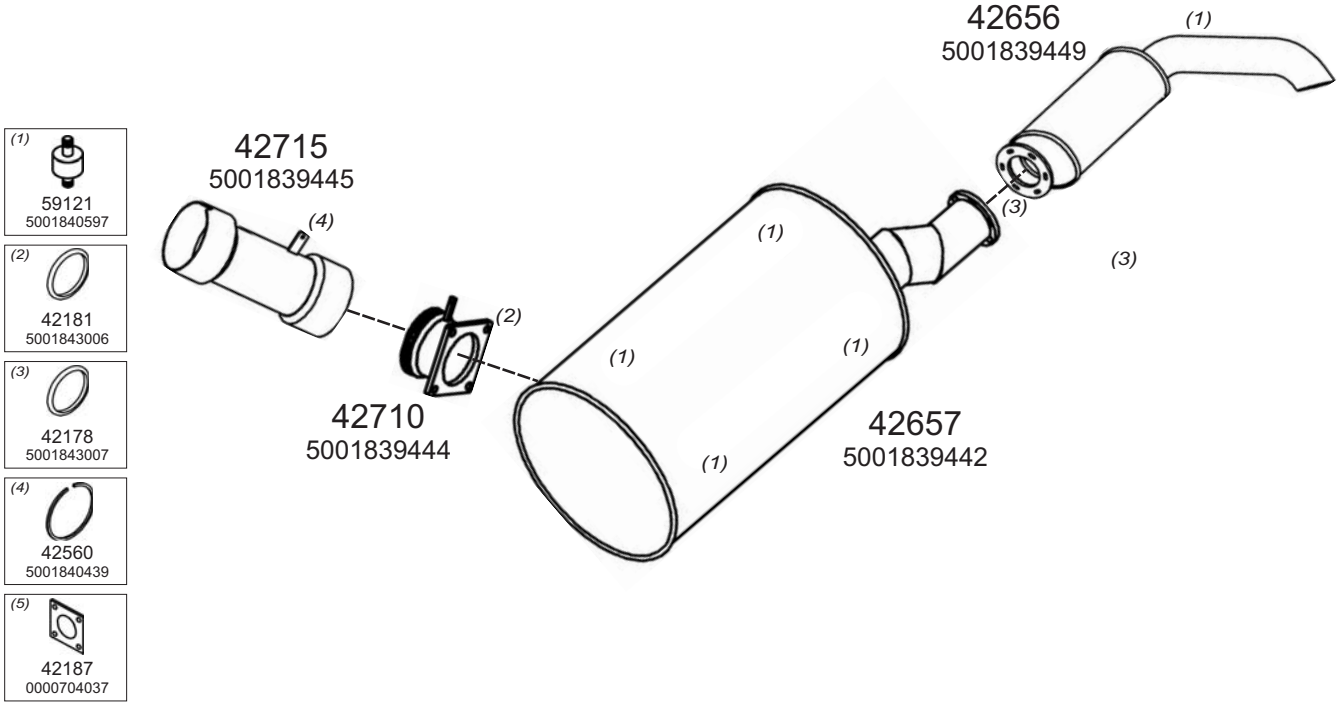

Type / Model RENAULT C935 HORIZONTAL LHD KAROSA C935 1034

Type / Model

Truck makers part numbers are quoted for reference only.

0502001