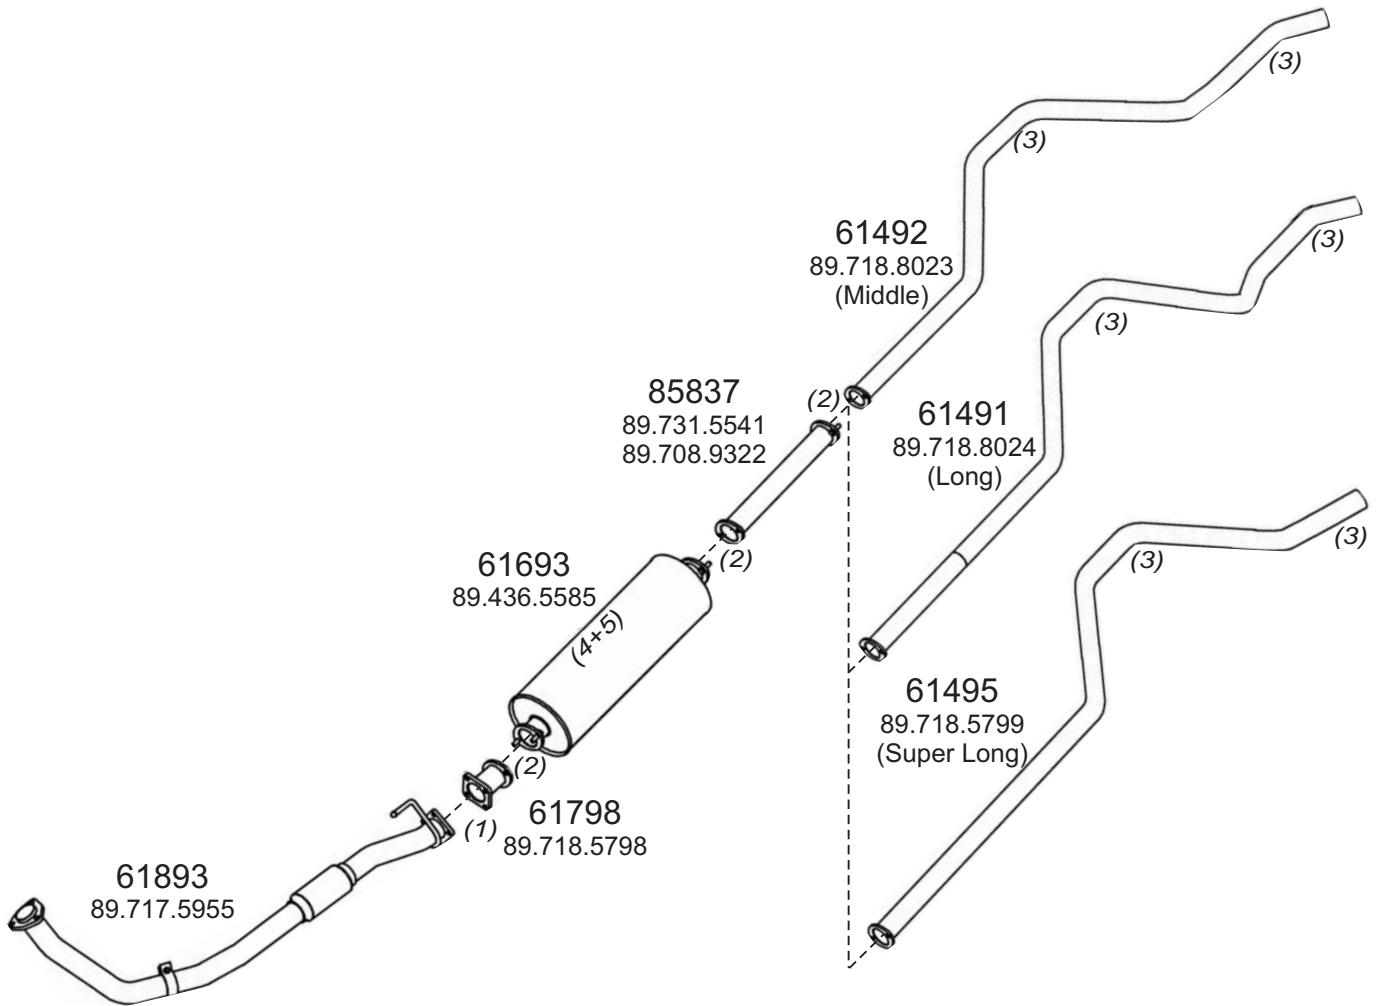

Truck makers part numbers are quoted for referance only.

Type / Model ISUZU 3.5 TON 69 4JG2 (RJC) EURO2 12.93

Type / Model ISUZU 6.5 TON 65 4BD2 (RLW) 12.93

Truck makers part numbers are quoted for referance only.