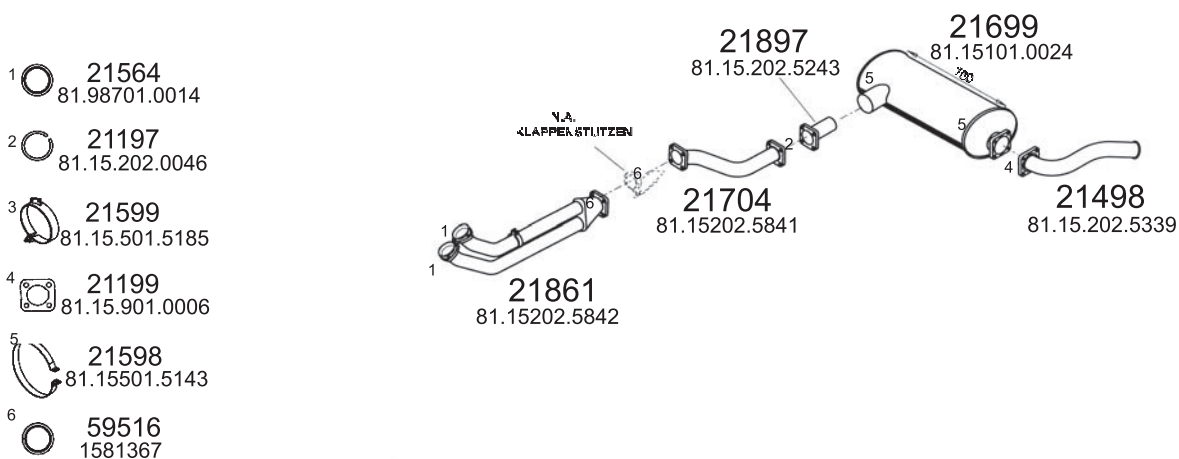

Type / Model (26.240 DH, 32.240 DH) 532; (26.240 DHA, 32.240 DHA) 533

Truck makers part numbers are quoted for reference only.