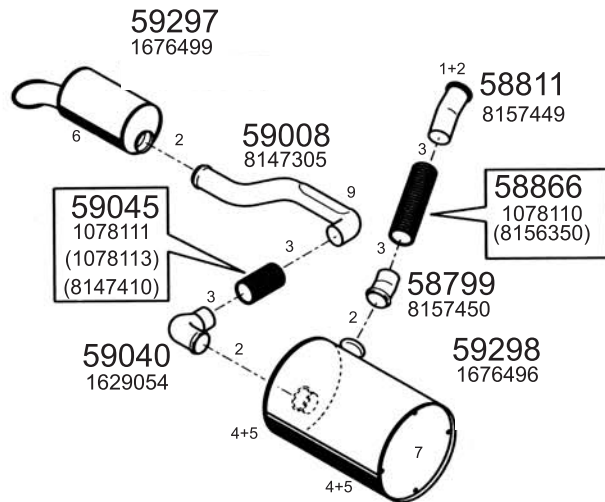

Type / Model FL 10 SLEEPER CAB, FL 10

Truck makers part numbers are quoted for reference only.

Type / Model FL 10 ALL WD.

Type / Model FL 12

Truck makers part numbers are quoted for reference only.

- 1 59179
1638168
- 2 59178
1629499
- 3 11675
(8156156)
- 4 59135
8157516
(1594267)
- 5 59514
1608387
- 6 59172
1628246
(1629345)
- 7 59513
1605164
3943974
- 7 59164
1588971
- 8 59169
1674585
- 9 59170
1629067
- 10 59149
1608389
- 11 11469
(1629093)