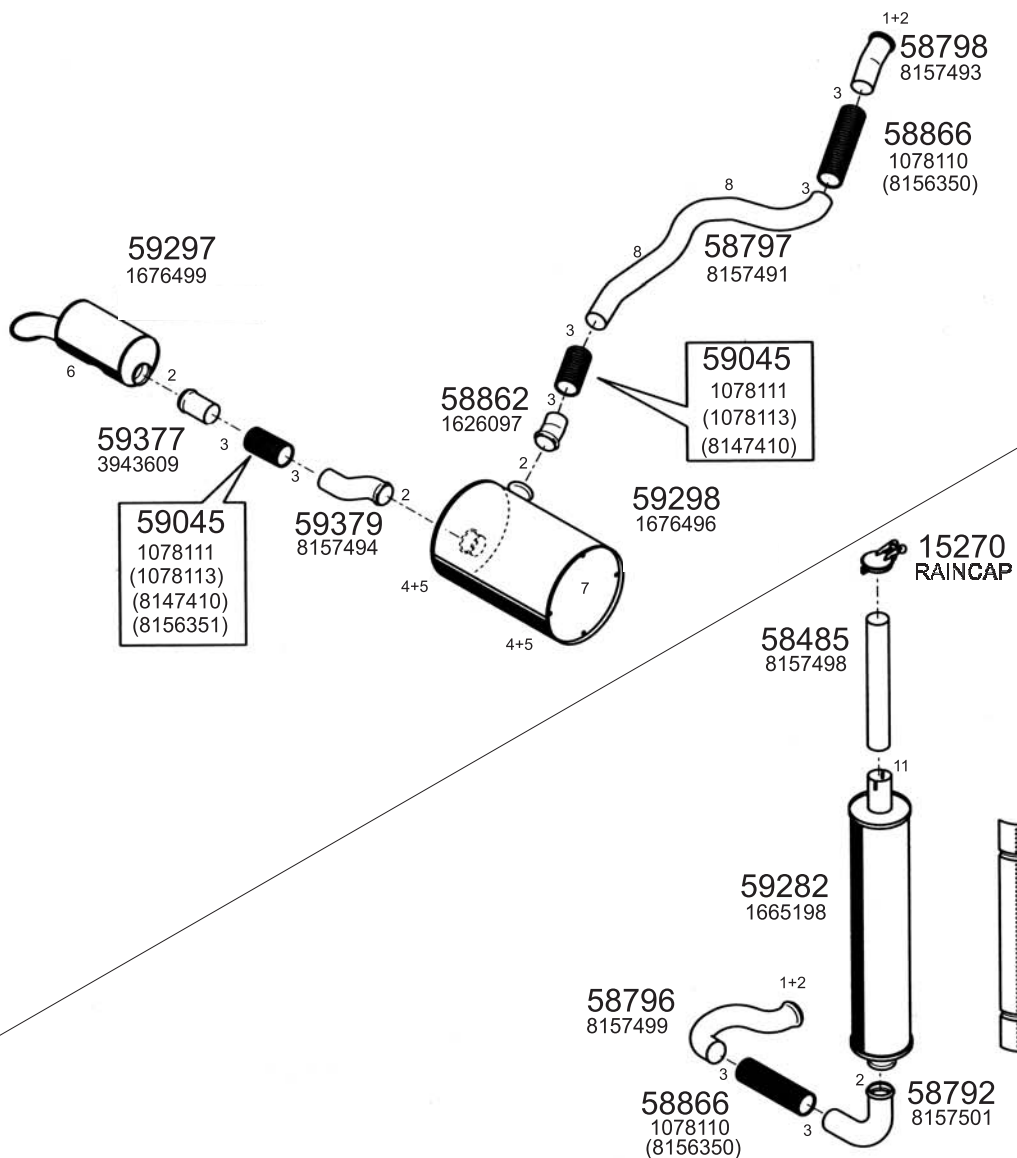

Type / Model FL 10 SLEEPER CAB, FL 10

Truck makers part numbers are quoted for reference only.

Type / Model FL 10 ALL WD.

Type / Model FL 12

Truck makers part numbers are quoted for reference only.

- 1 59179
1638168
- 2 59178
1629499
- 3 11675
(8156156)
- 4 59135
8157516
(1594267)
- 5 59514
1608387
- 6 59172
1628246
(1629345)
- 7 59513
1605164
3943974
- 7 59164
1588971
- 8 59169
1674585
- 9 59170
1629067
- 10 59149
1608389
- 11 11469
(1629093)