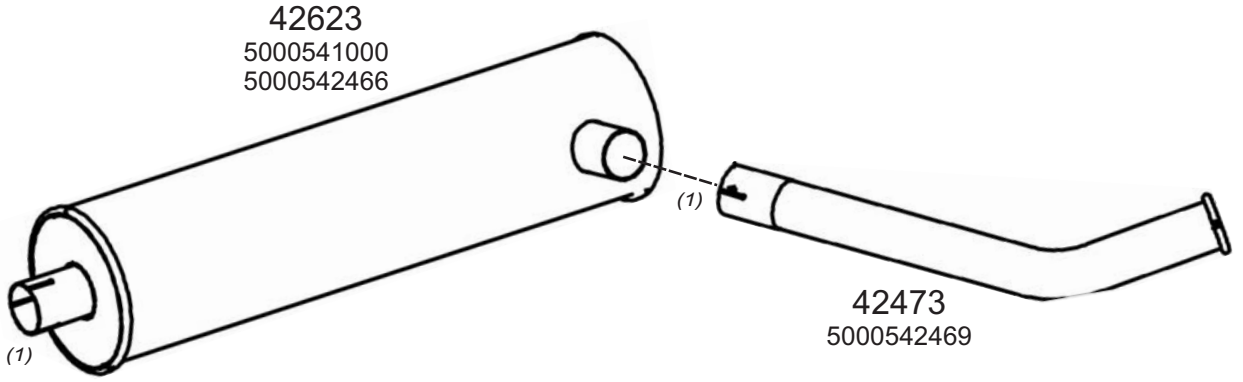

Type / Model RENAULT MIDLINER HORIZONTAL LHD JN60, JN60A, JN90, JP11, JP14, S100, S110, S130

Type / Model RENAULT MIDLINER HORIZONTAL LHD JN60, JN60A, JN90, JP11BOM, JP13A, JP14BOM, JX21A, JX21B, JX21C, S110, S130

Truck makers part numbers are quoted for reference only.

0517002