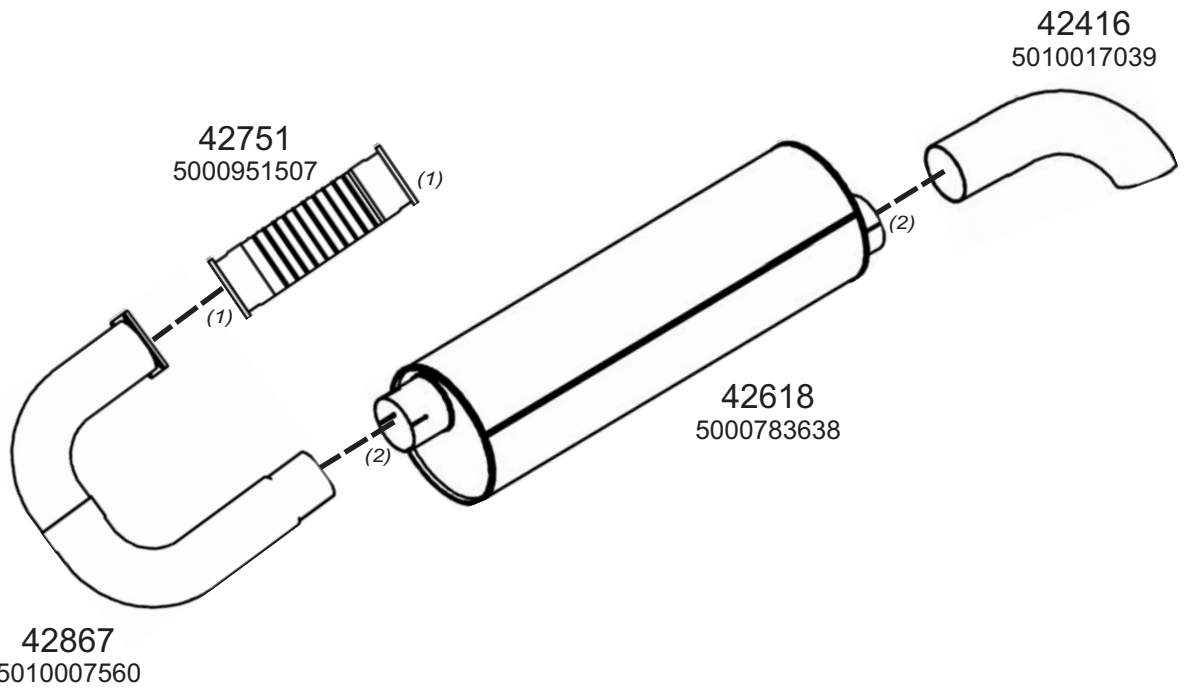

Type / Model RENAULT PR SERIES HORIZONTAL LHD Pr100 05/93 Pr100 MI