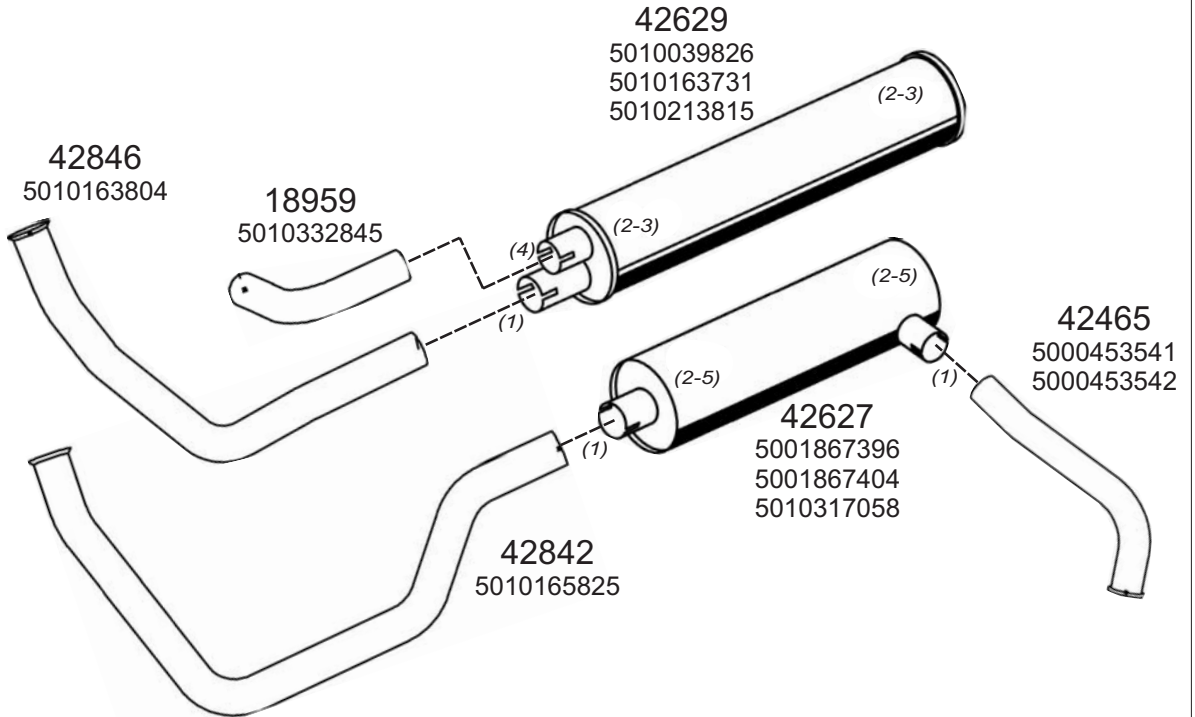

Type / Model RENAULT MIDLINER HORIZONTAL LHD M150, M180, M210, S170, 85-150TI, 110-150TI, 110-170

Truck makers part numbers are quoted for reference only.

0517006