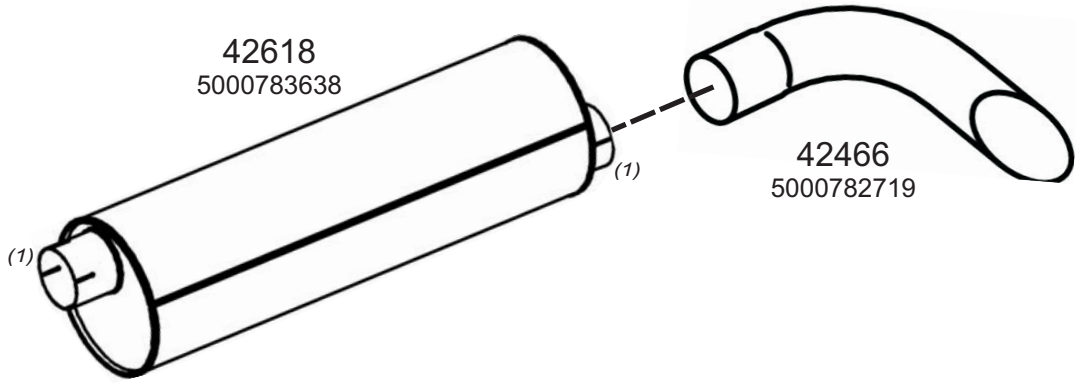

Type / Model RENAULT PER180 HORIZONTAL LHD

Type / Model

Truck makers part numbers are quoted for referance only.

0519001