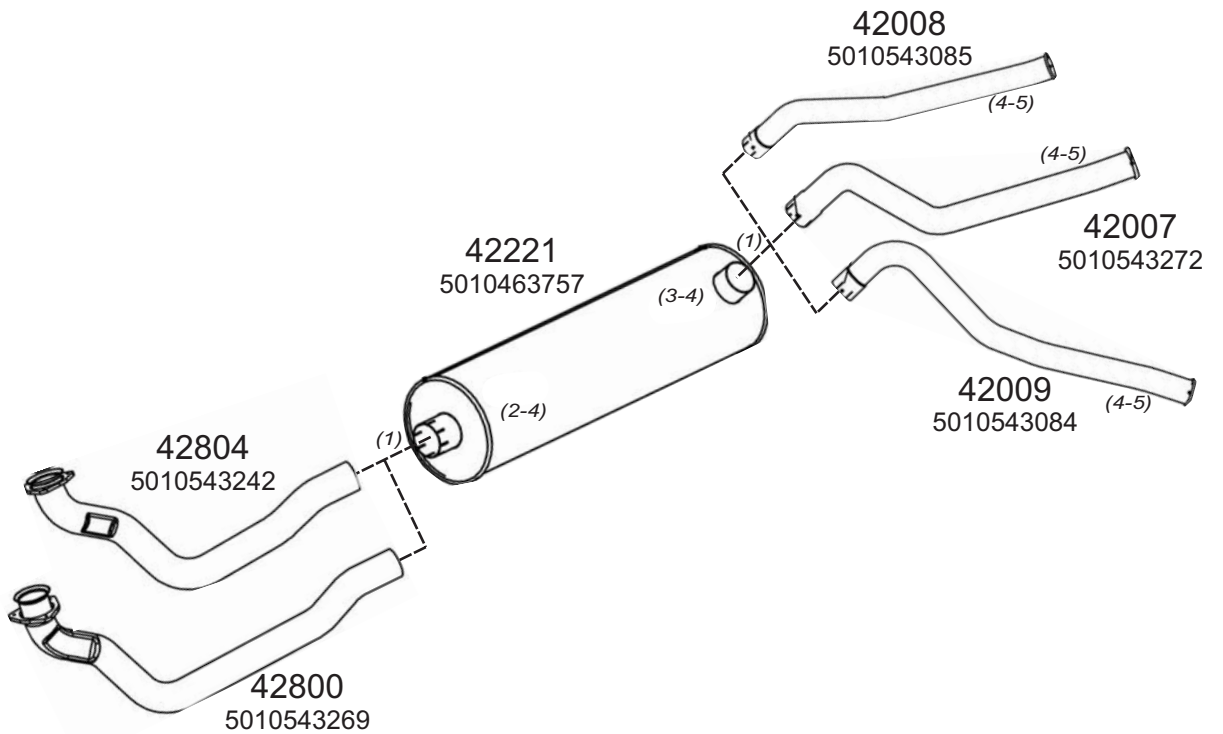

Type / Model RENAULT MIDLUM VERTICAL LHD FAB.NO. 43V

Type / Model RENAULT MIDLUM HORIZONTAL LHD 220HP Wb3000, 3300, 3600, 3900, 4500

Truck makers part numbers are quoted for reference only.

0518007