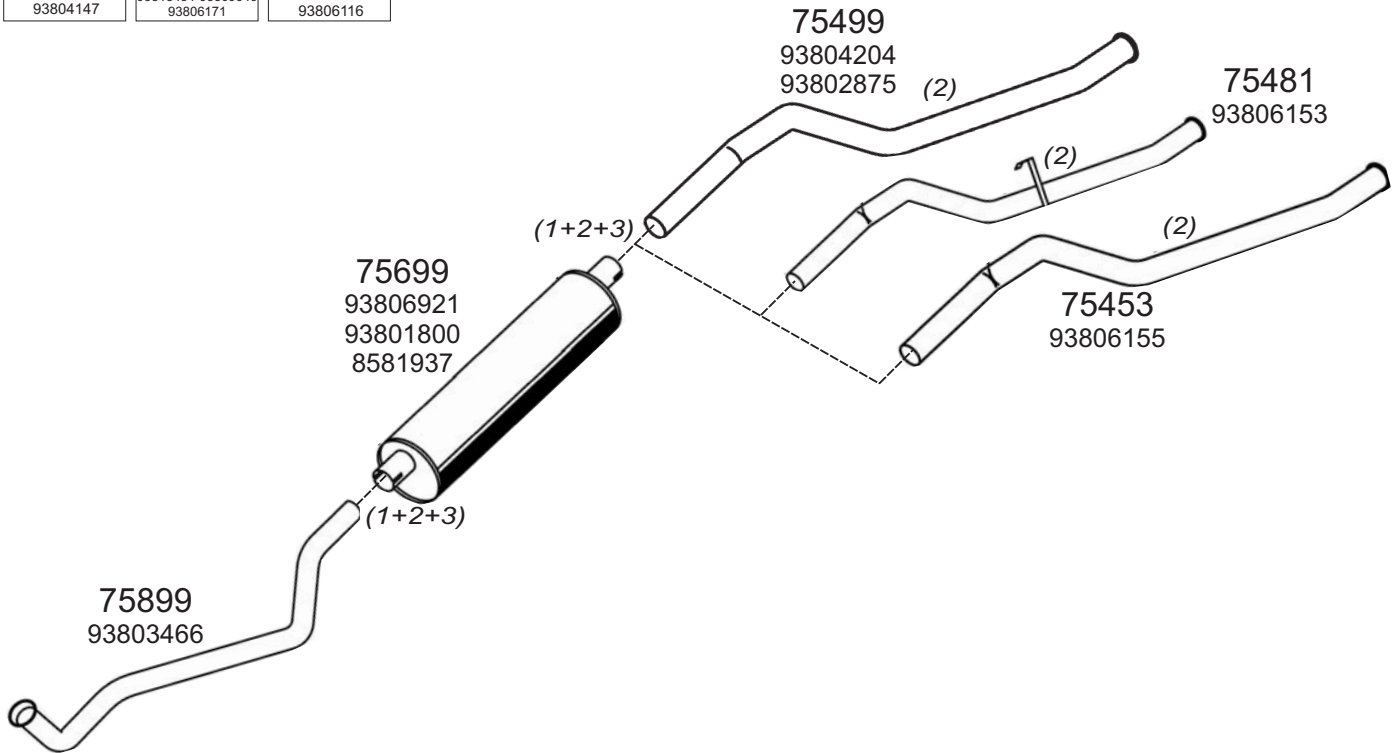

Truck makers part numbers are quoted for reference only.