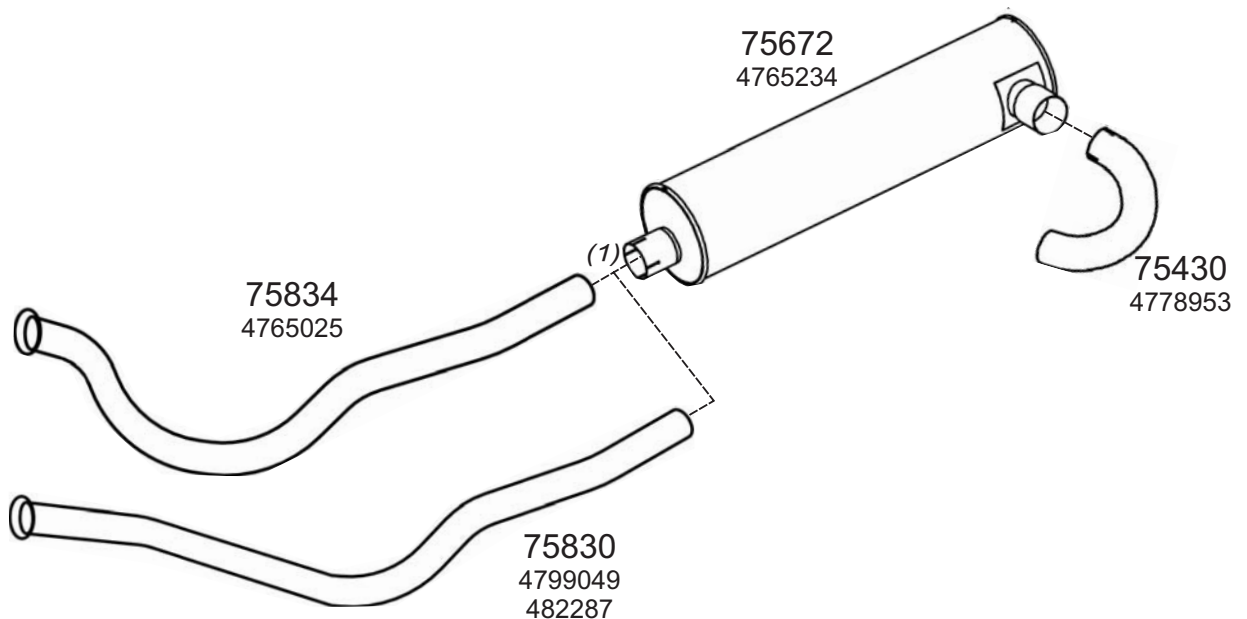

Type / Model IVECO FIAT RHD 165.24, 175.24

Truck makers part numbers are quoted for reference only.

0301026