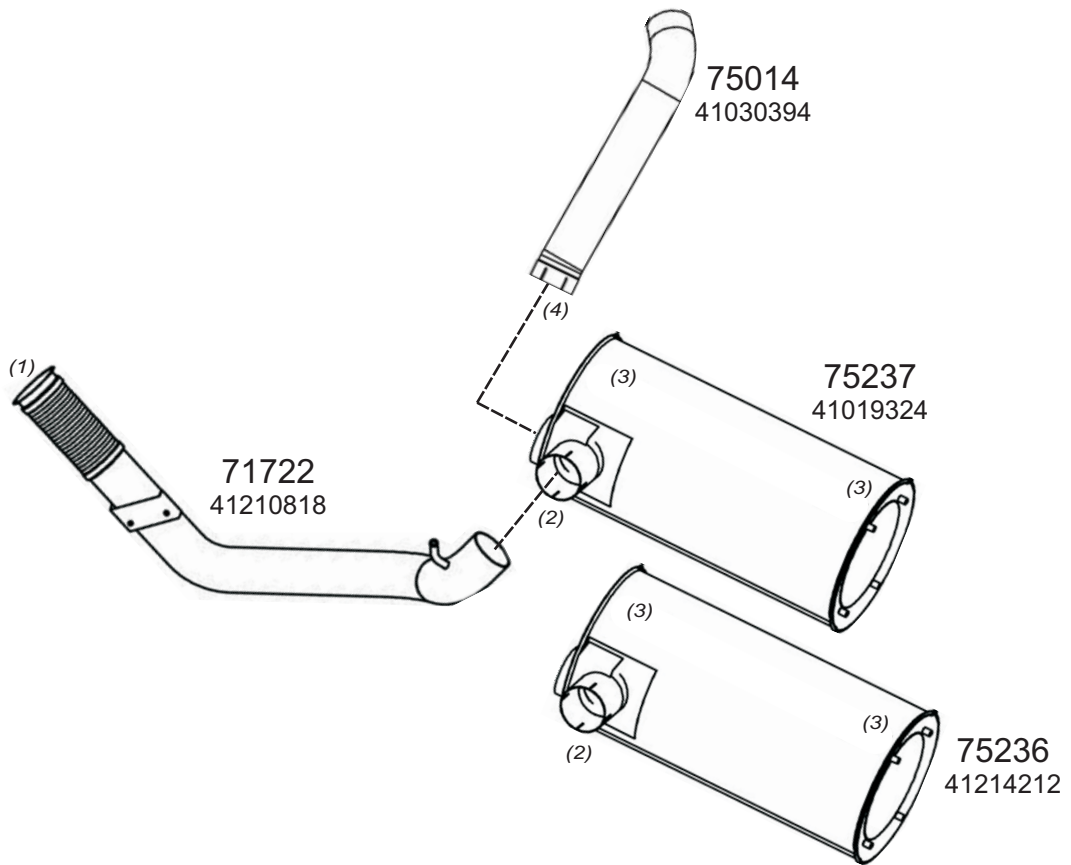

Type / Model IVECO STRALIS RHD HORIZONTAL ACTIVE TIME 440S40AT, 440S43AT ACTIVE DAY 260S35AD ACTIVE SPACE CAB 440S40AS, 440S43AS, 440S48AS, 440S54AS

Truck makers part numbers are quoted for reference only.

0310002