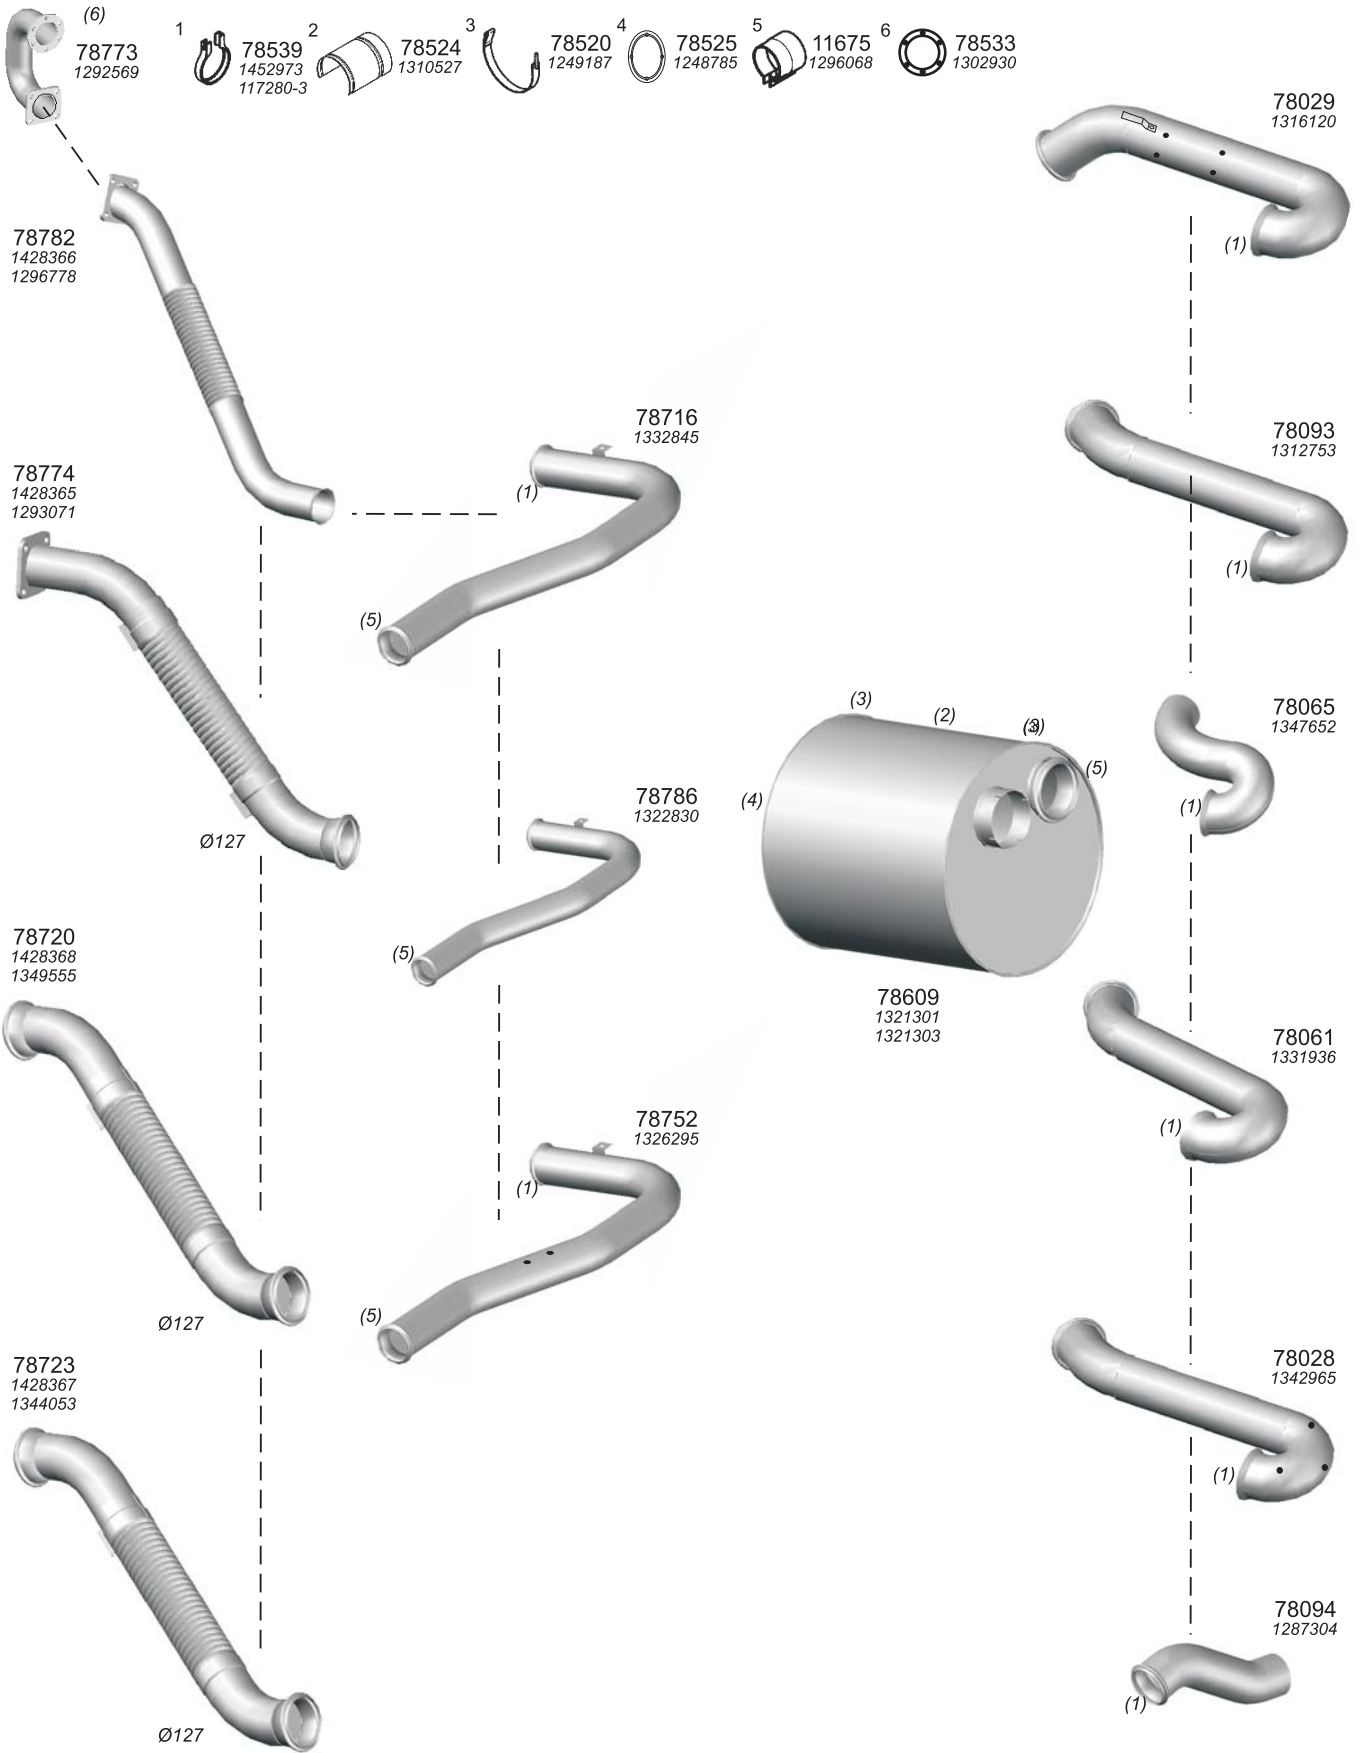

Type / Model Series 95 XF FA95.380,FA95.430,FA95.480,FAR95.380,FAR95.340,FAR95.480,FAS95.380,FAS95.430,FAS95.480,FAT95.380,FAT95.340,FAT95.480

Truck makers part numbers are quoted for reference only.