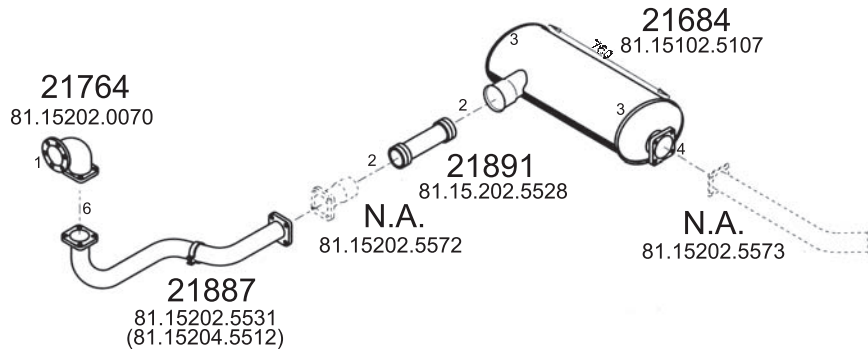

Type / Model (20.280FVLS, 22.280FVLS) 922