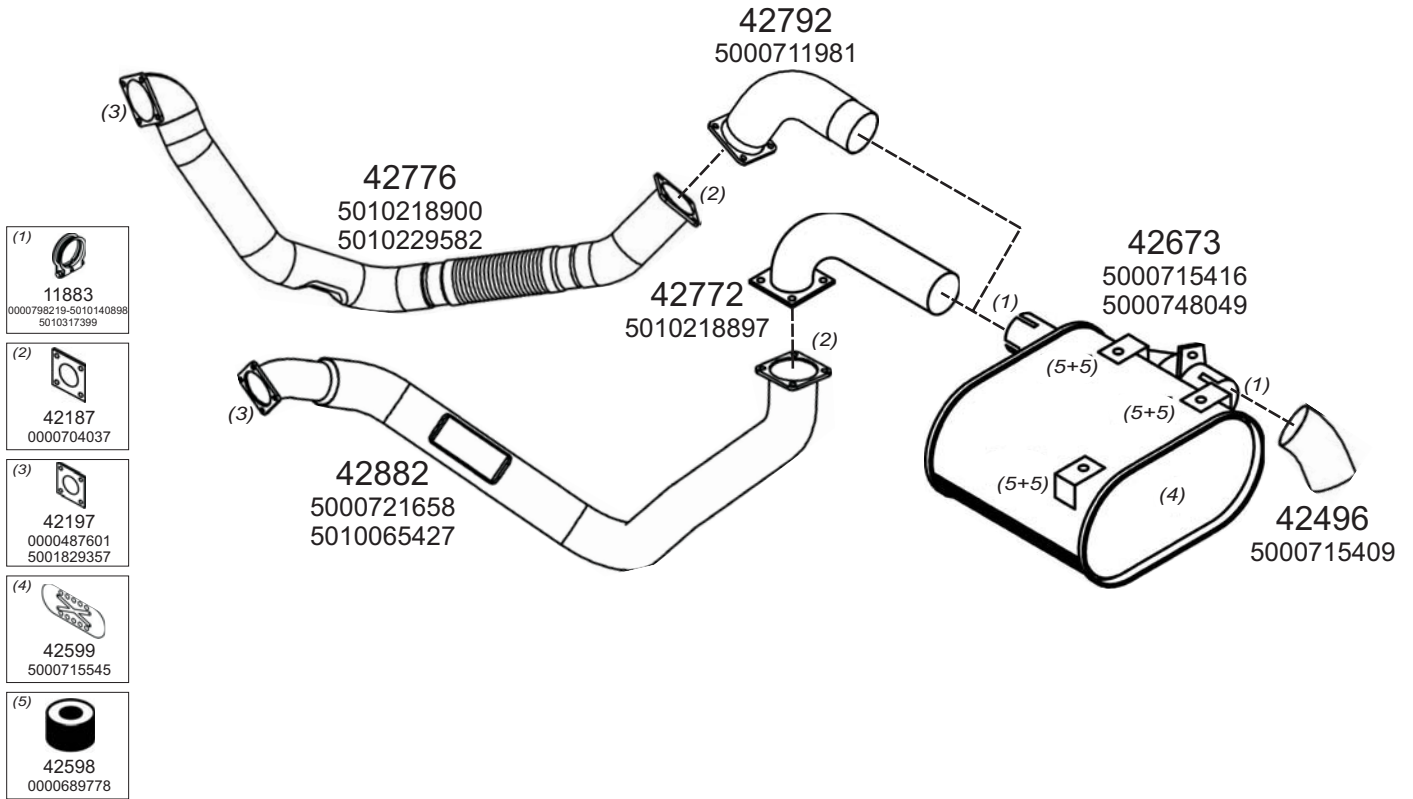

Type / Model RENAULT MAJOR HORIZONTAL LHD R310, R330, R340, R365 05/90 R340TI, R350, Ri357, R380