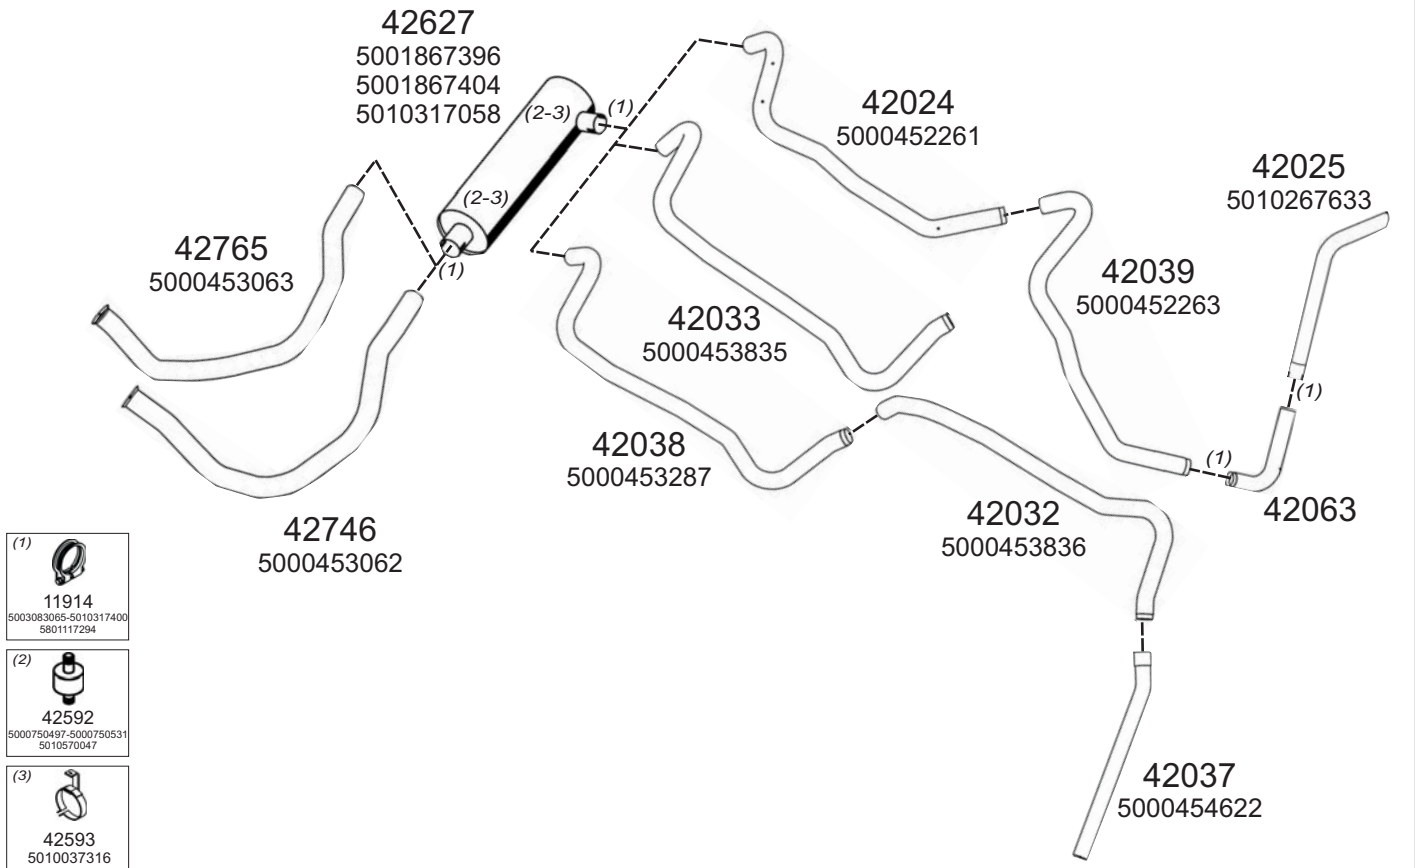

Type / Model RENAULT MIDLINER VERTICAL LHD M140, M160, M200, M230, PA160 MAROC, PA180 MAROC

Truck makers part numbers are quoted for reference only.

0517003