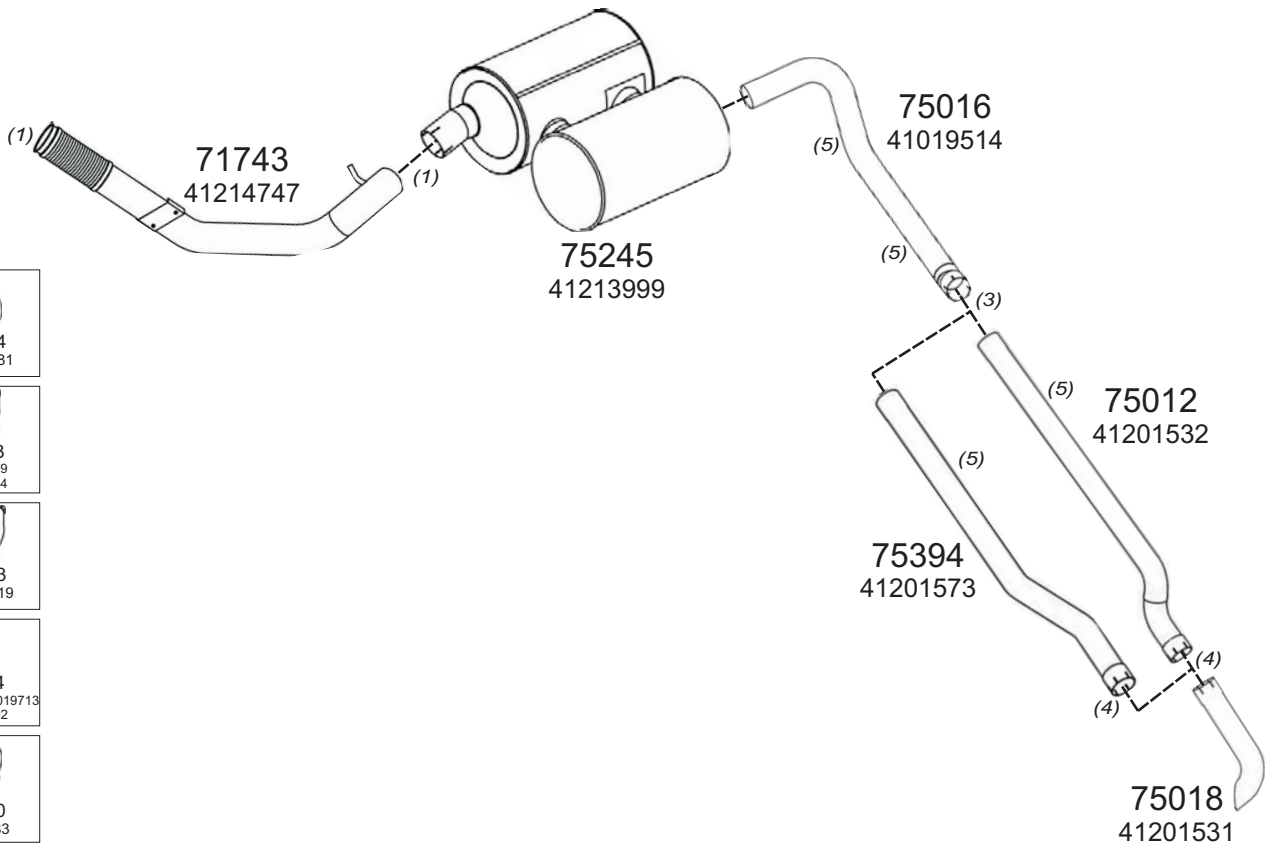

Type / Model IVECO EUROTRAKKER CURSOR LHD VERTICAL Wb3200, 440E38, 440E44, Wb3500 260E38, 380E38, 380E44, Wb3820 260E38, 260E44, Wb4200, 190E38, 380E38, 380E44, Wb4500, 260E38, Wb5100, 190E38

Truck makers part numbers are quoted for reference only.

0309006