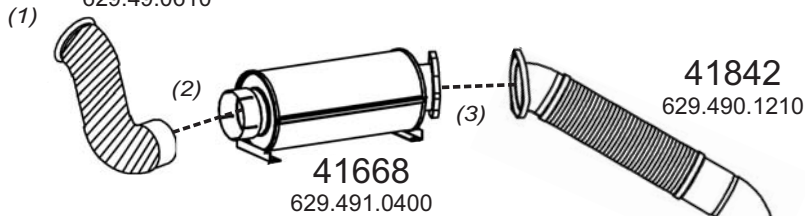

Truck makers part numbers are quoted for reference only.

41846
629.490.0810A
345.340.01.1001B

41669
629.491.0300A

Type / Model S415 HD, HDH OM502 LA

41843
629.49.0610

41842
629.490.1210

41668
629.491.0400

41669
629.491.0300A