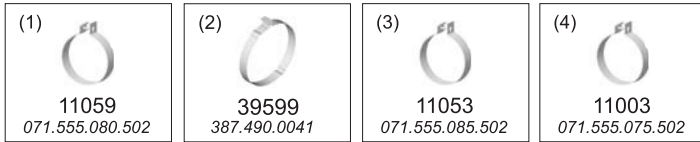

Truck makers part numbers are quoted for reference only.

Type / Model Mercedes 1922,2422L AIR SUSPENSION,1922S.

Type / Model Mercedes 1922K,1922/K.

Truck makers part numbers are quoted for reference only.