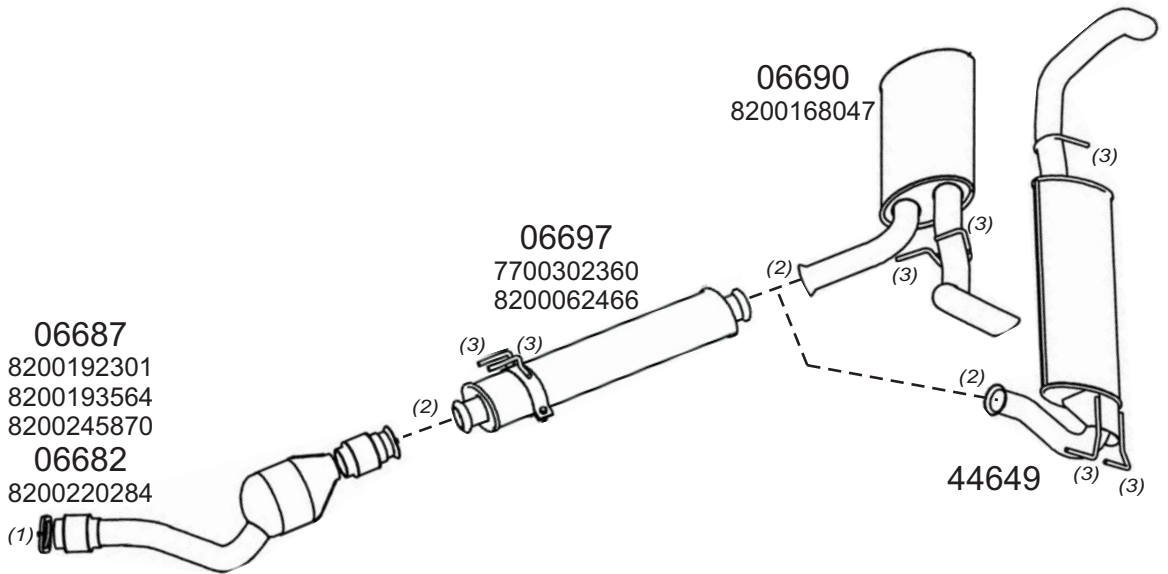

Type / Model RENAULT MASTER LL HORIZONTAL LHD/RHD 2.5 LTR. DCI G9U M= G9U 720 U= G9U 724