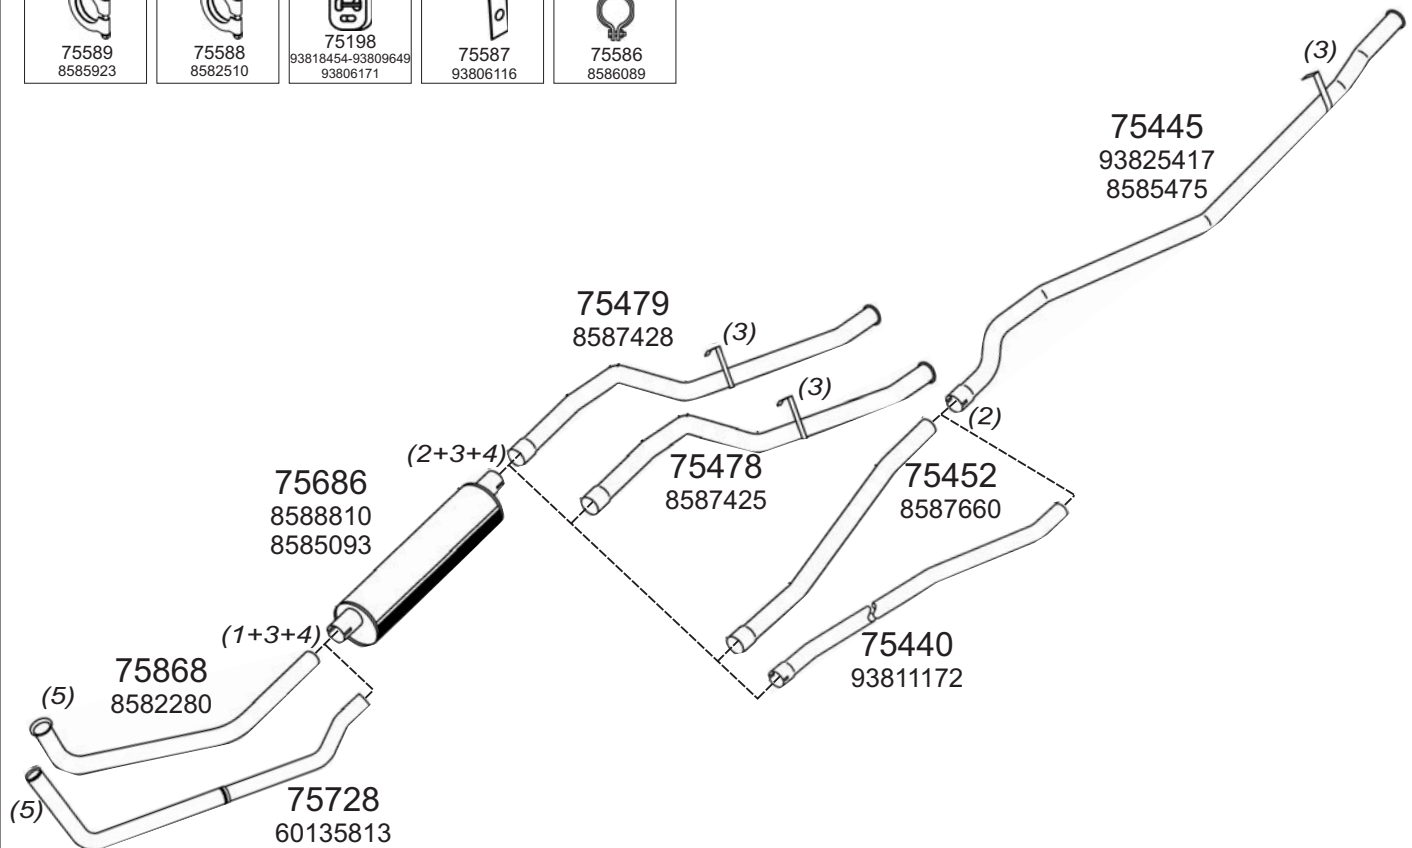

Type / Model IVECO DAILY LHD 1990 RESTYLING 30.8(HEAVY DUTY), 35.8, 40.8