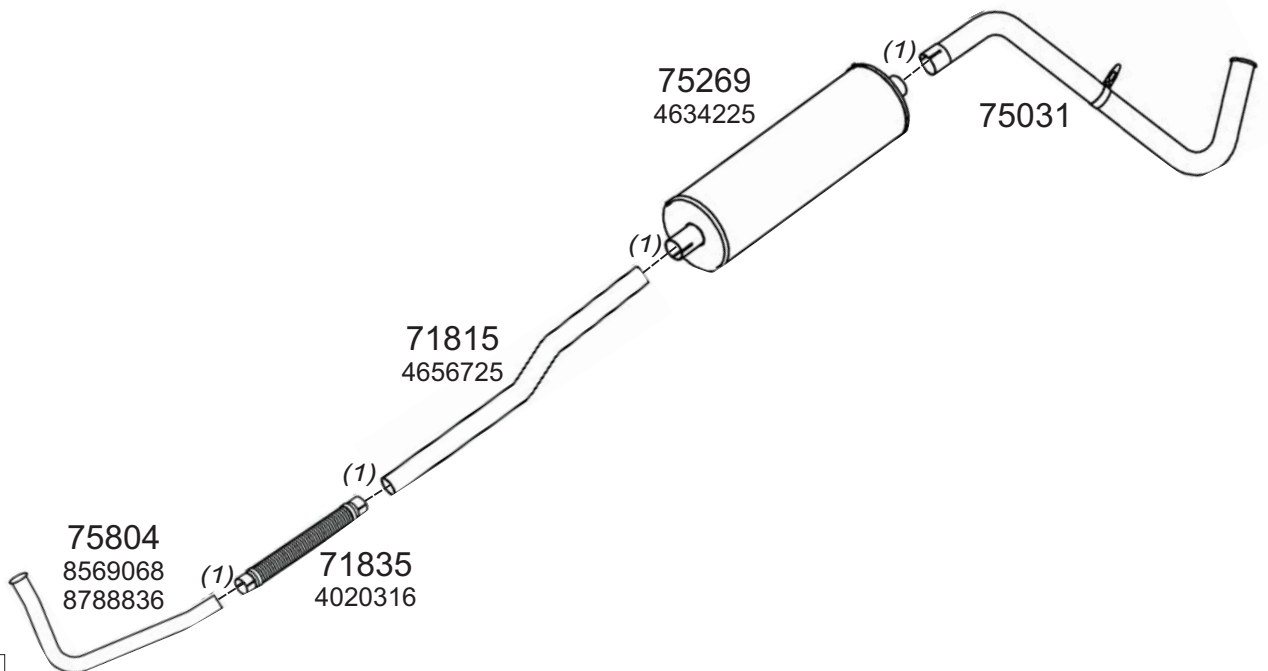

Type / Model IVECO FIAT LHD 80 NC, 90 NC, OM 100, OM 120

Truck makers part numbers are quoted for reference only.

0301002