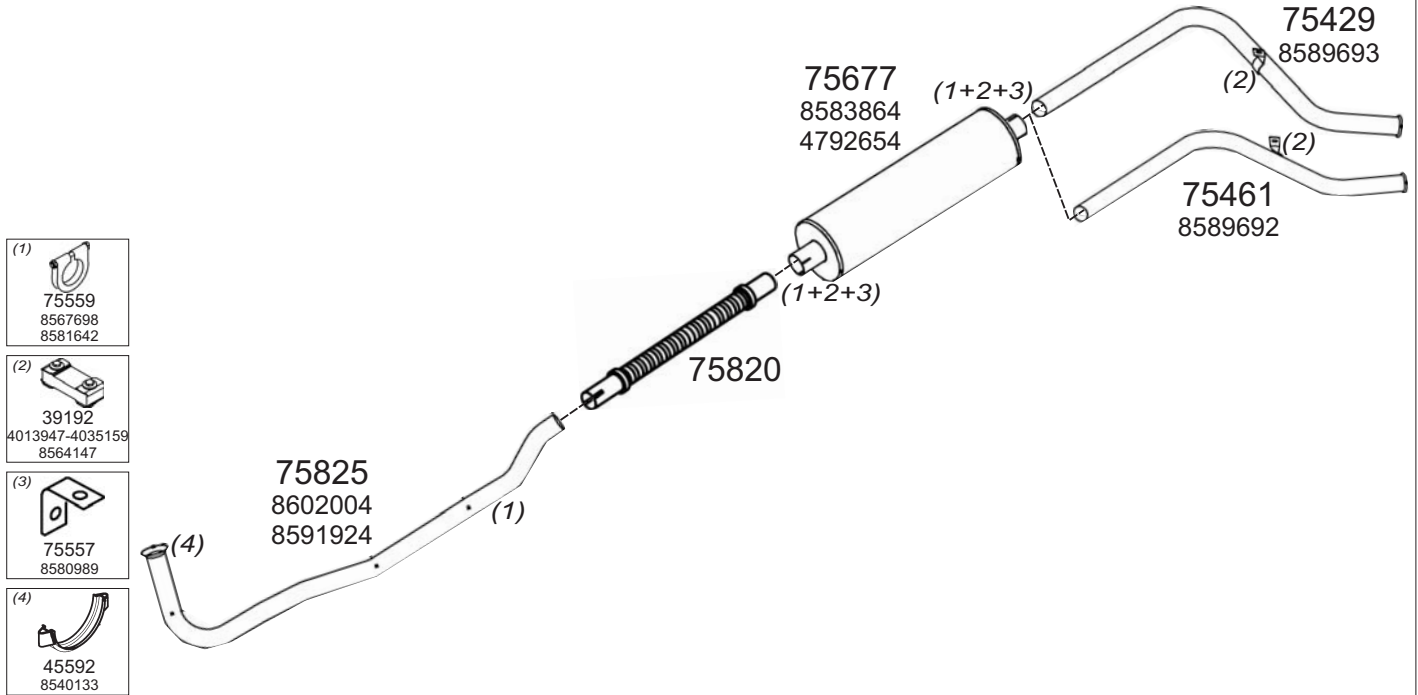

Type / Model IVECO FIAT LHD 09/1983 09/1985 ZETA 95.14, 109.14 SERIE II

Truck makers part numbers are quoted for reference only.

0301009

Type / Model IVECO FIAT LHD 10/1985 ZETA 95.14, 109.14 SERIE IV

Type / Model IVECO FIAT LHD 10/1985 ZETA 115.17, 135.17, 145.17