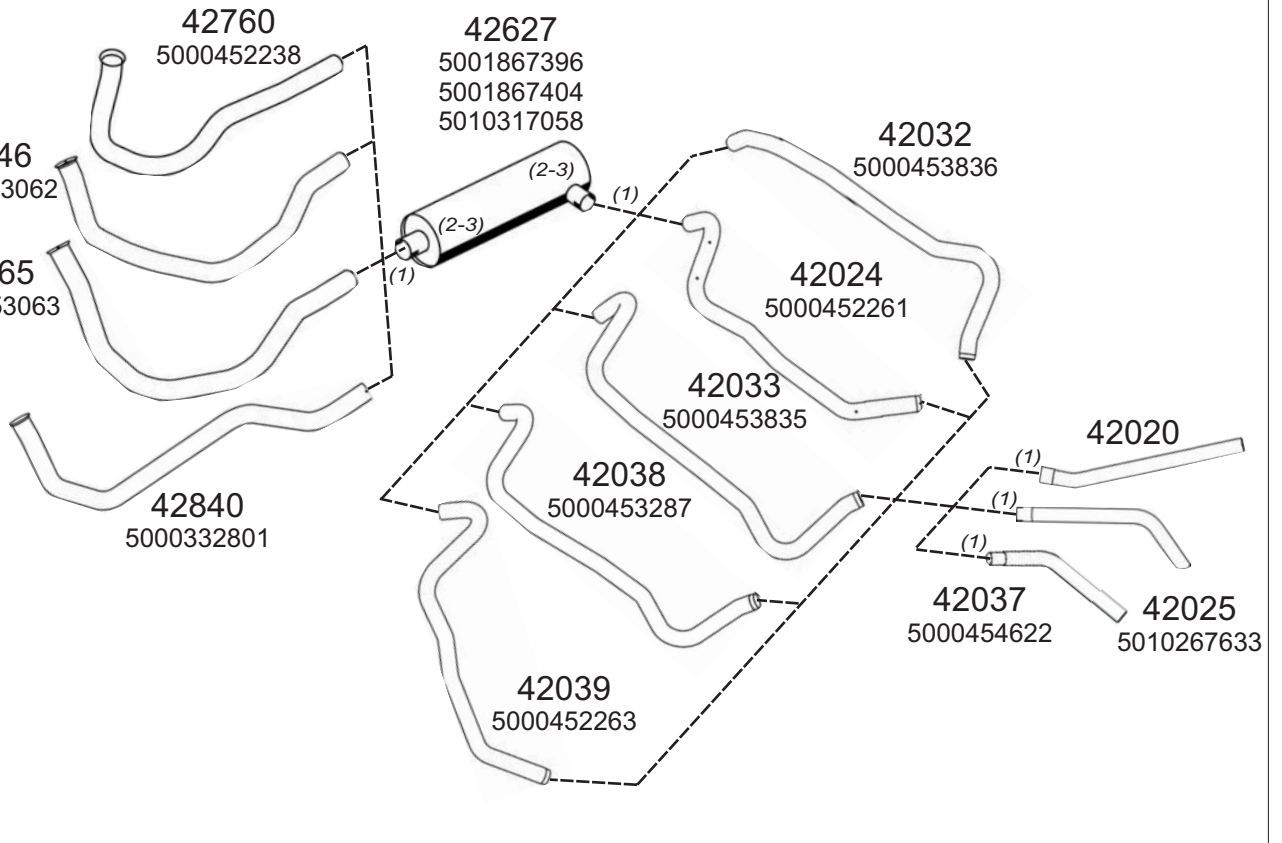

Type / Model RENAULT MIDLINER VERTICAL LHD M140, M160, M200, M230, PA160 MAROC, PA180 MAROC

Truck makers part numbers are quoted for reference only.

0517003

Type / Model RENAULT MIDLINER HORIZONTAL LHD M150, M180, M210, M230TI, M250