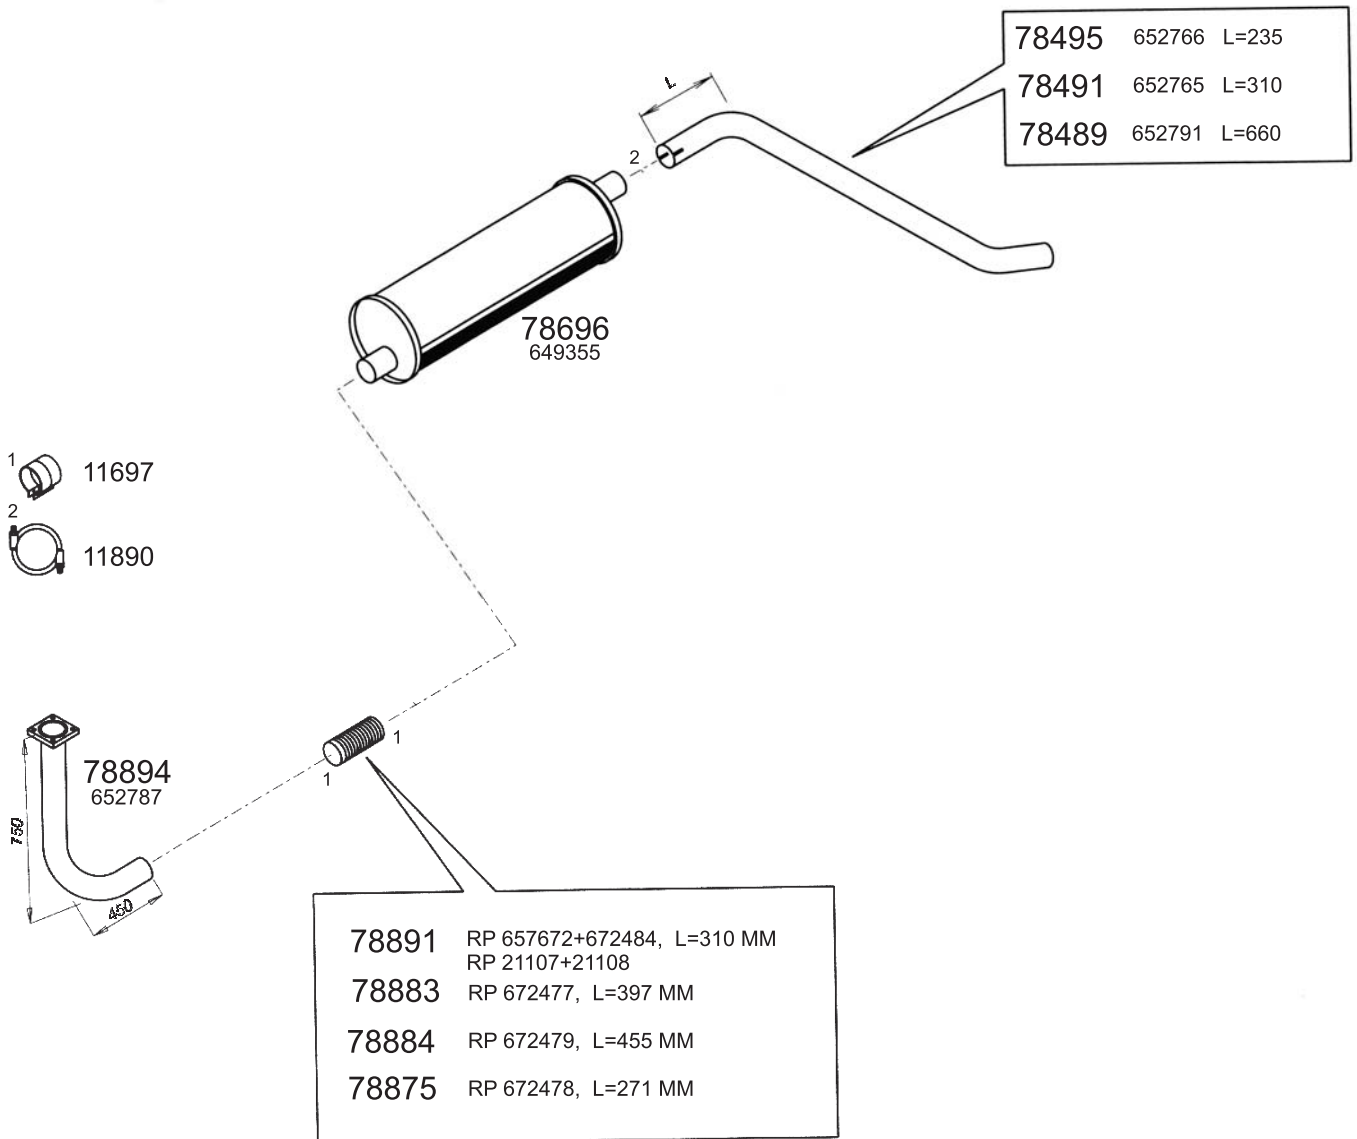

Type / Model 2800/2805 (EXCL,DKA,DKS,DKT,DKTD,F3300/3305

Truck makers part numbers are quoted for referance only.