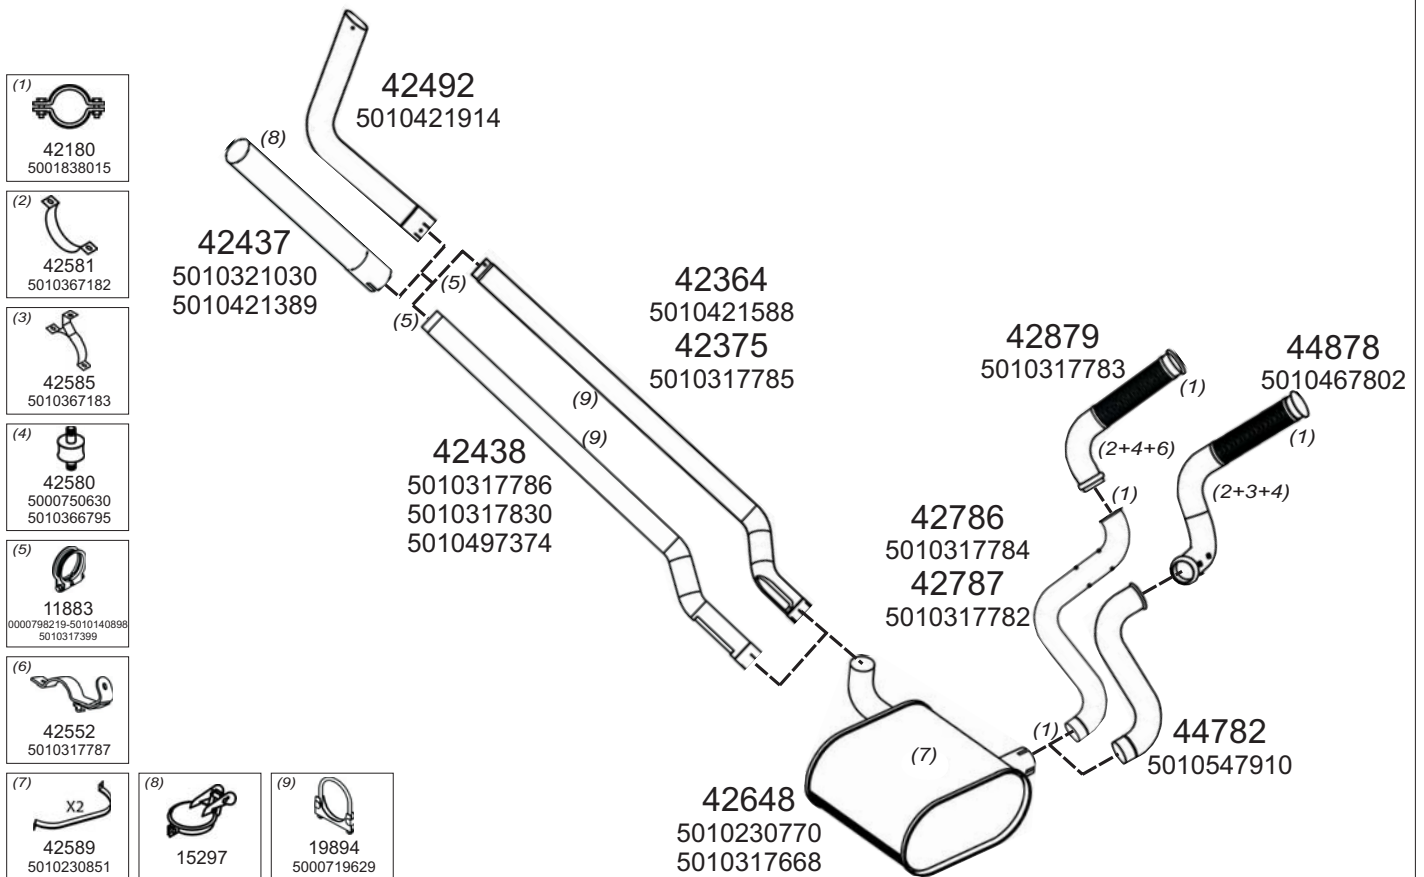

Truck makers part numbers are quoted for reference only.

0521014