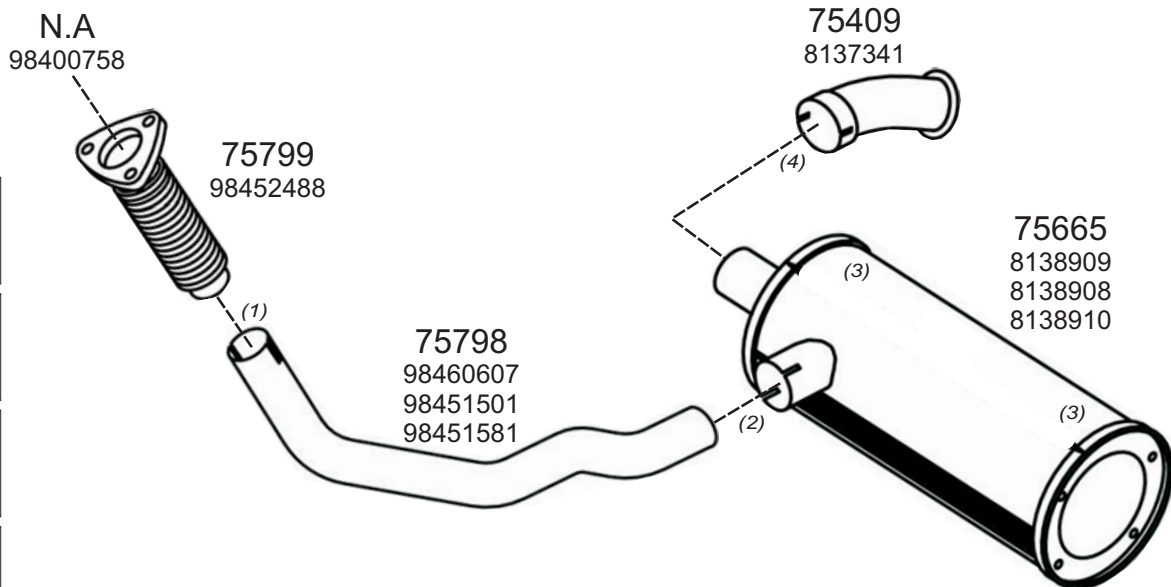

N.A
41213475

Type / Model IVECO EUROTECH CURSOR LHD VERTICAL Wb4500 260E35.

Truck makers part numbers are quoted for reference only.

0306007

Type / Model IVECO EUROTECH RHD HORIZONTAL 180E24, 180E27, 190E24, 190E27