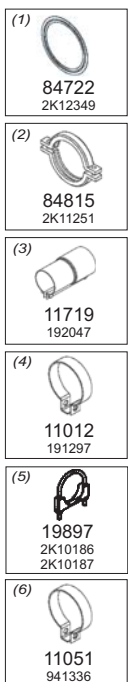

Type / Model PRO 827 (FTB)

Truck makers part numbers are quoted for reference only.