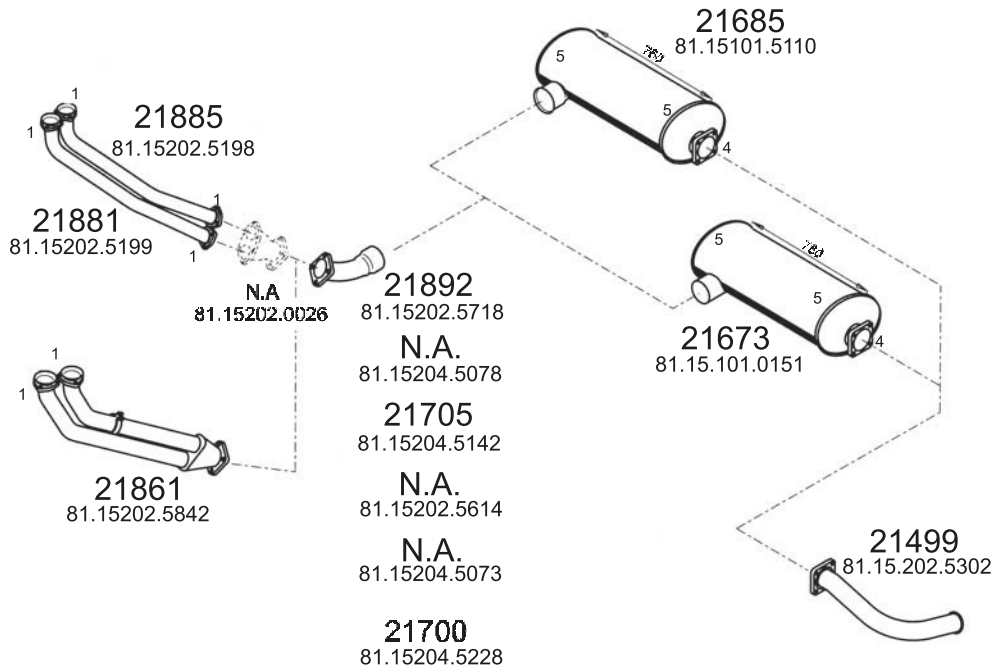

1 21564
81.98701.0014

2 11089
81.97420.0073

3 21598
81.15501.5143

4 21199
81.15.901.0006

5 21599
81.15.501.5185

6 21190
81.96210.0052

7 11082
81.97420.0139

8 21576
81.15501.5309