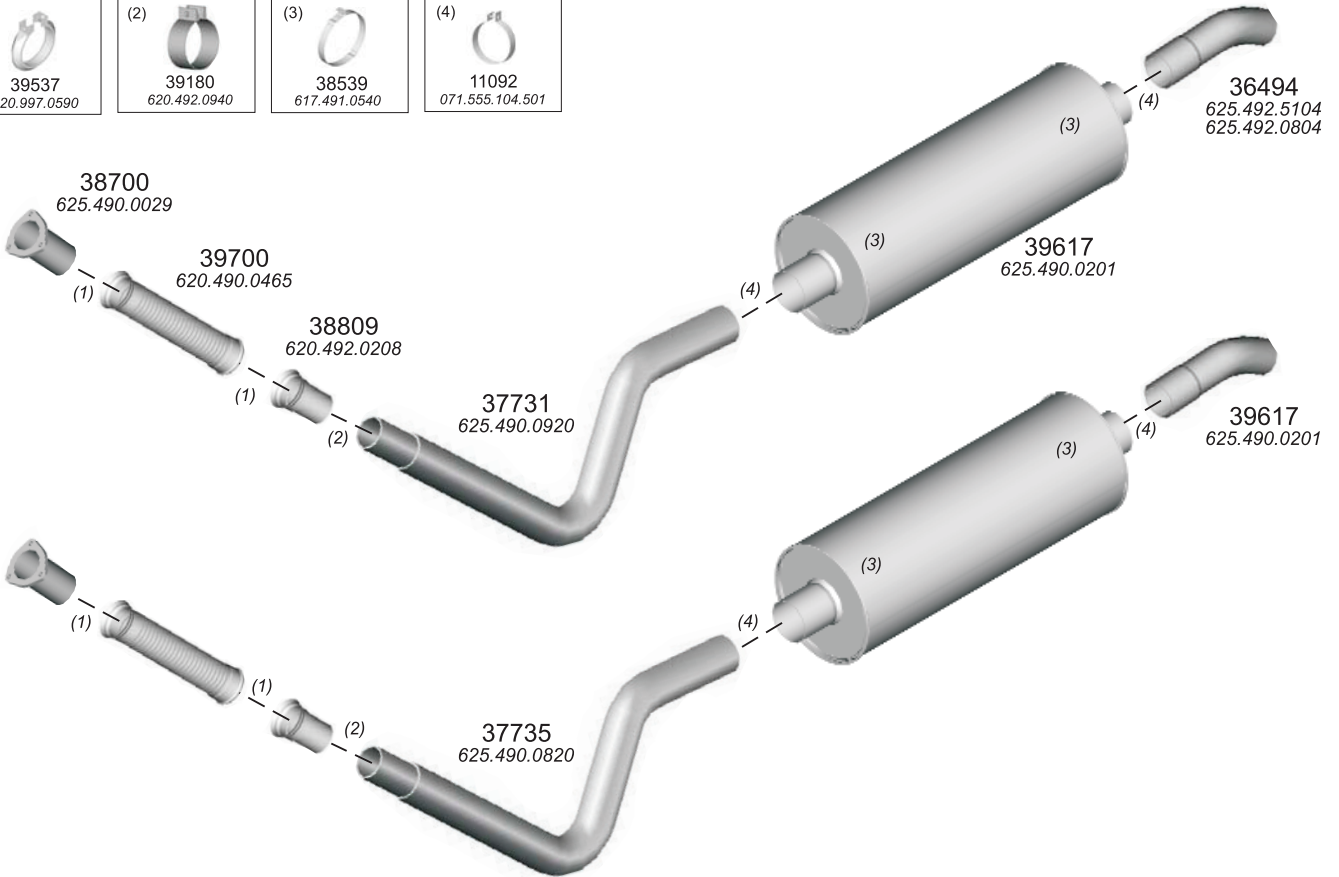

Truck makers part numbers are quoted for reference only.

Type / Model Mercedes 3250AF (ALL WD.)

Type / Model Mercedes 108D VITO,110D VITO,V 230 TURBO DIESEL.

Truck makers part numbers are quoted for referance only.