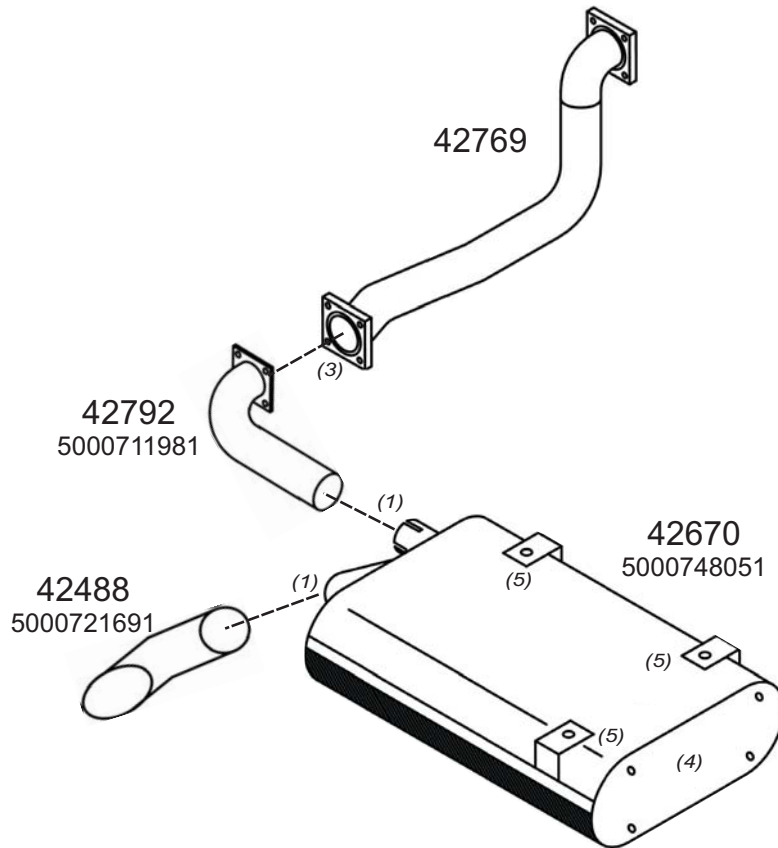

- (1)
  11883
  0000798219-5010140898
  5010317399
- (2)
  42197
  0000487601
  5001829357
- (3)
  42187
  0000704037
- (4)
  42599
  5000715545
- (5)
  42598
  0000689778

Type / Model RENAULT MAJOR HORIZONTAL RHD R350, R1387, R380