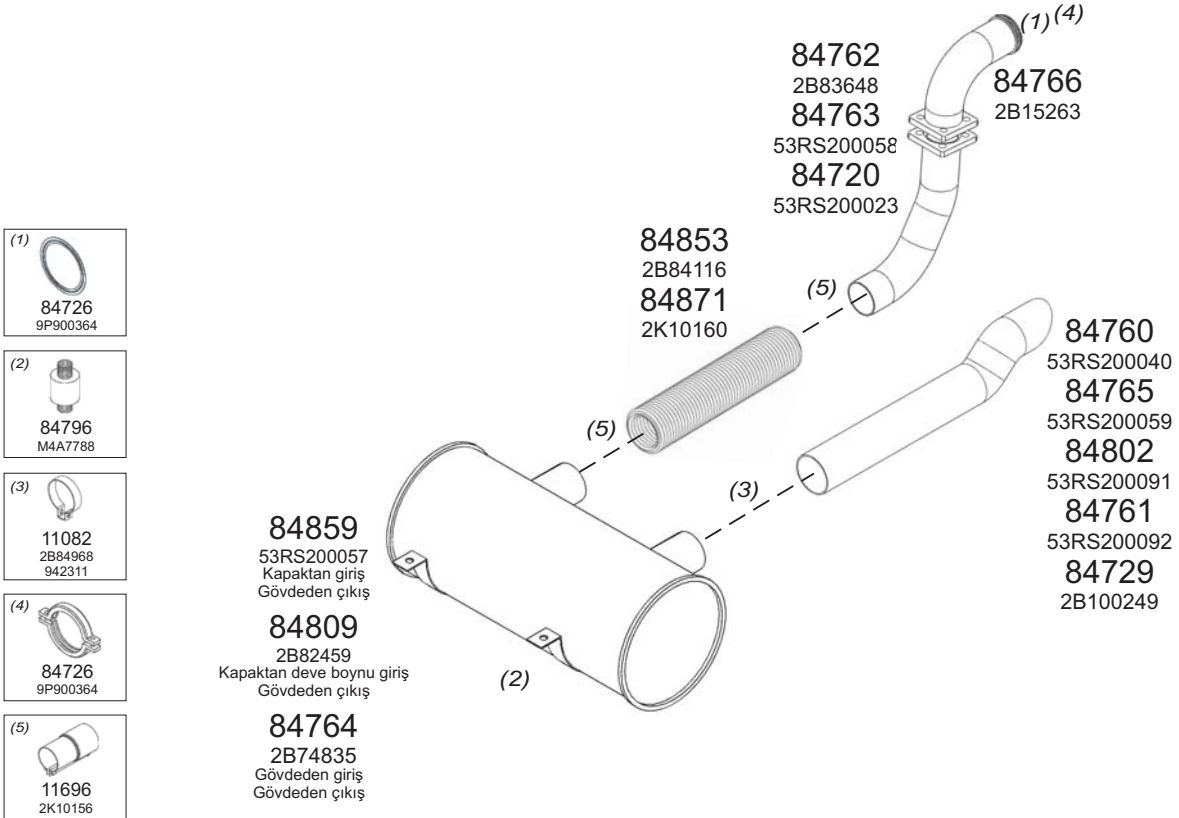

Type / Model PROBUS 215 SCB

Type / Model 220-17C

Truck makers part numbers are quoted for reference only.

Type / Model BELDE 220 CB

Type / Model BELDE 260 CB (EURO-3)

Truck makers part numbers are quoted for reference only.