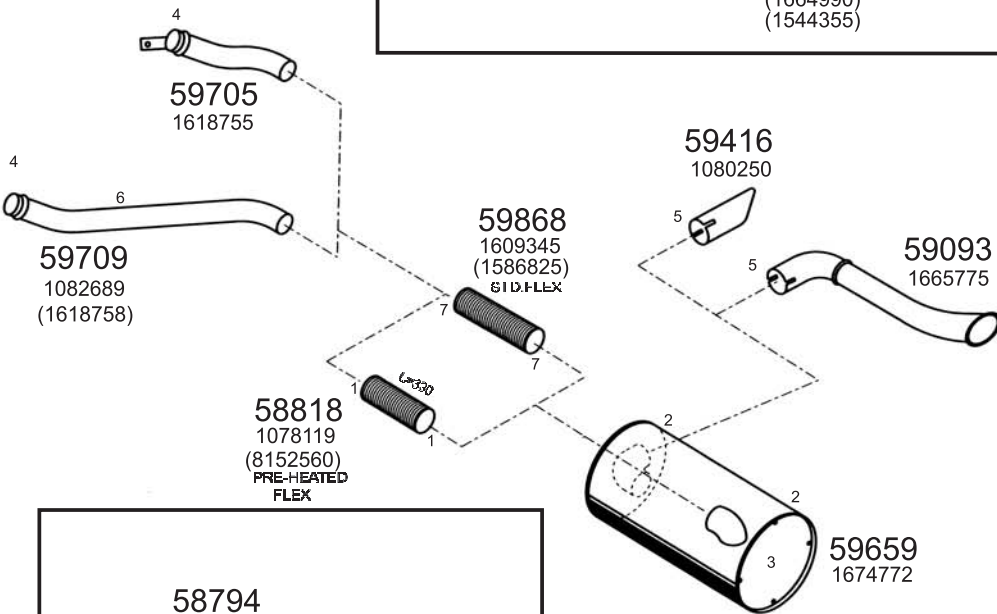

Type / Model F10 TD 102 ENG/F12 TD 122 ENG,TD 123 ENG.SLEEPER CAB&GLOBETROTTER/F16 SLEEPER CAB&GLOBETROTTER

Truck makers part numbers are quoted for referance only.

Type / Model F10 TD 102 ENG. / F12 TD 122 ENG, TD 123 ENG