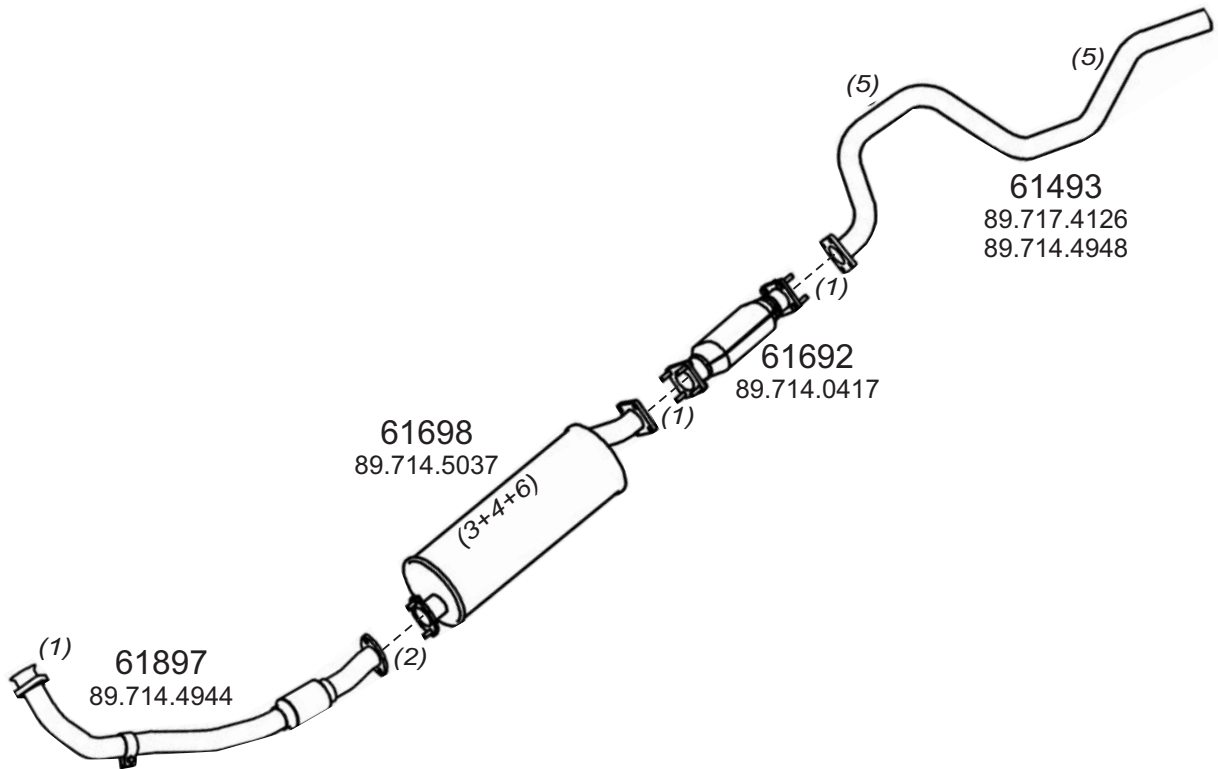

Truck makers part numbers are quoted for referance only.

Type / Model ISUZU 3.5 TON 69 4JG2 (RJC) EURO2 12.93

Type / Model ISUZU 6.5 TON 65 4BD2 (RLW) 12.93

Truck makers part numbers are quoted for referance only.