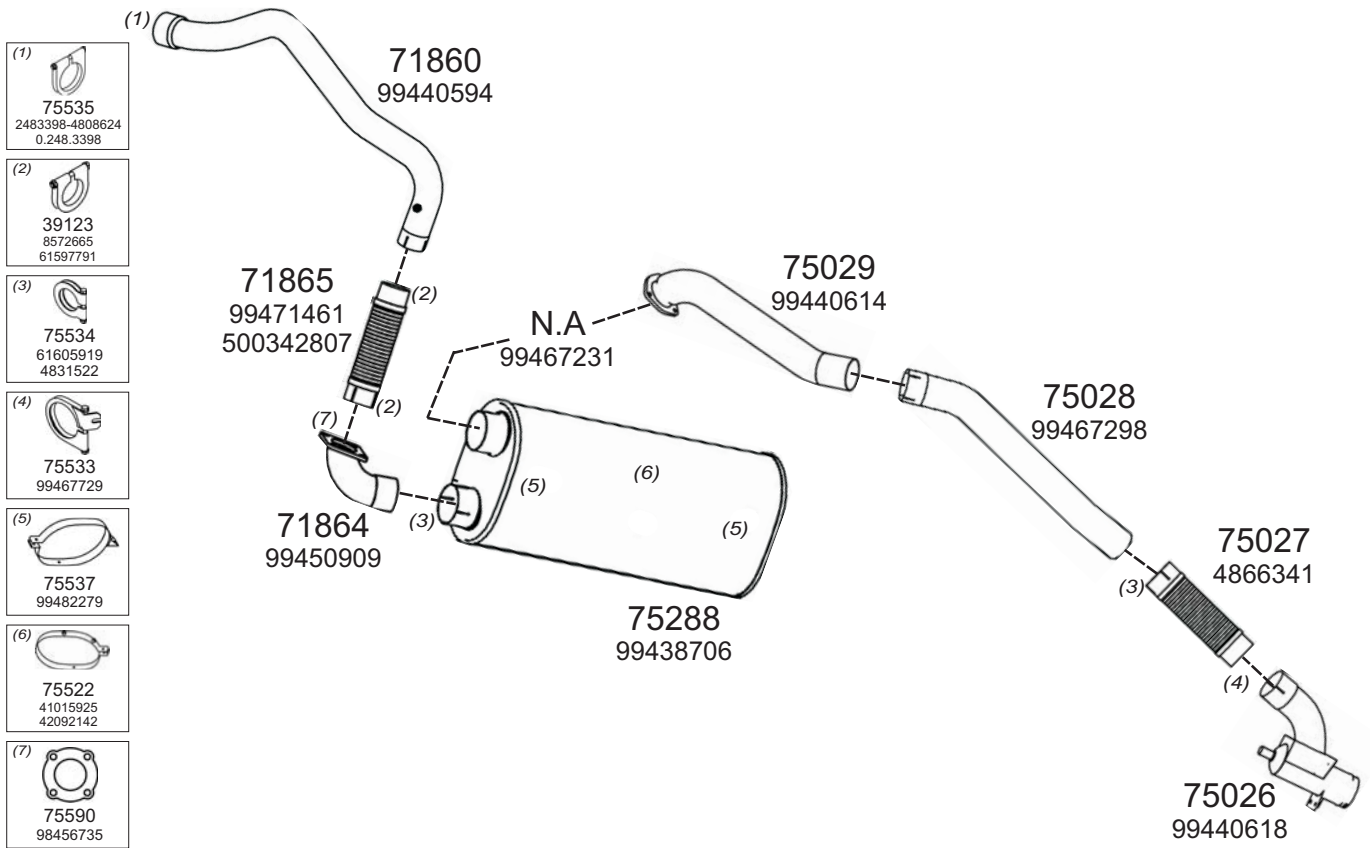

Type / Model IVECO CITYCLASS LHD HORIZONTAL 491.22, 491.27, 591.22, 591.27 Wb5150, 6050

Type / Model

Truck makers part numbers are quoted for reference only.

0311001