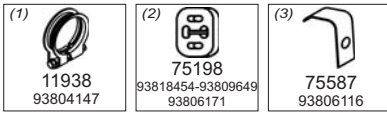

Truck makers part numbers are quoted for reference only.