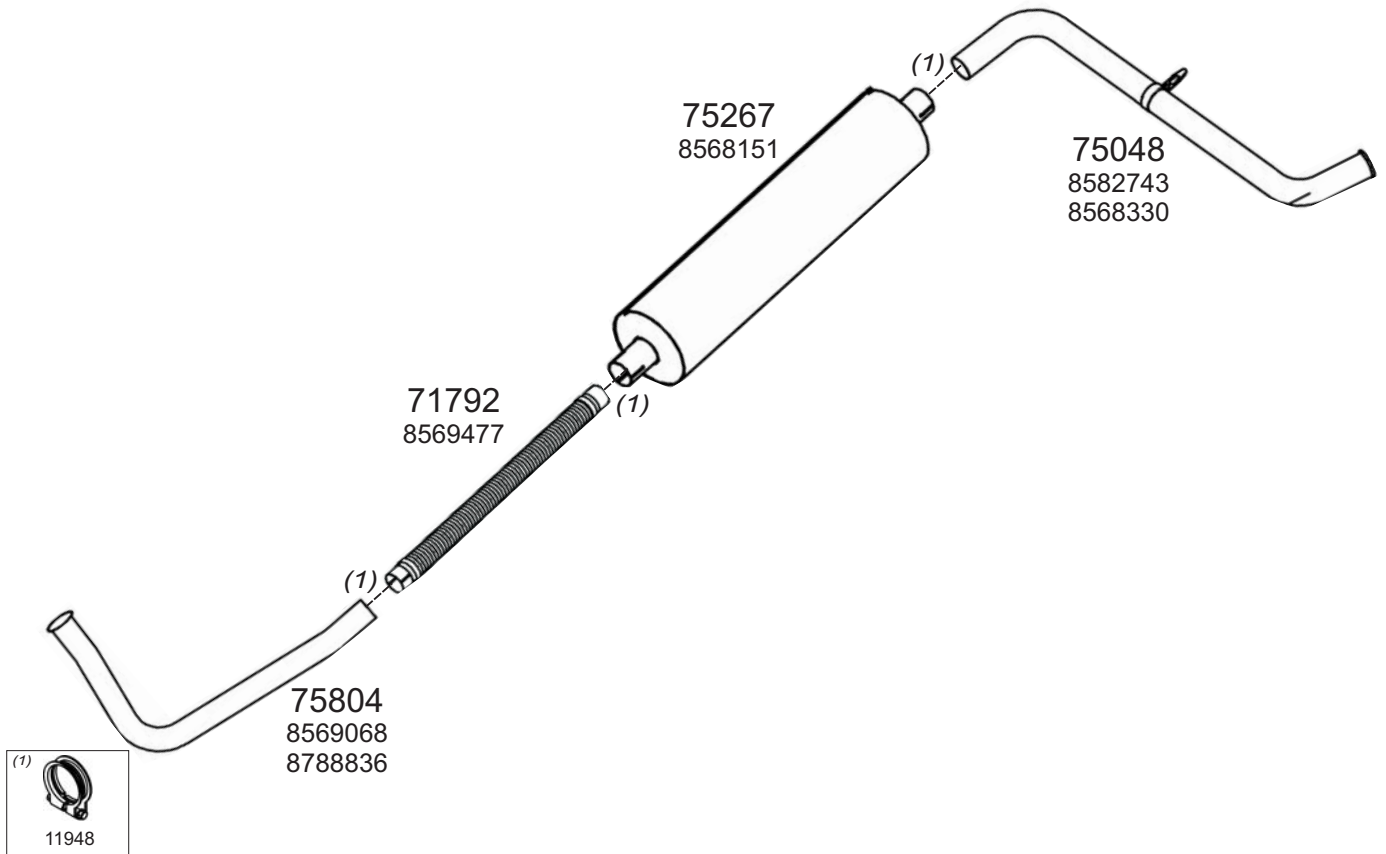

Type / Model IVECO FIAT LHD 79.13, 80, 90, 100.13

Truck makers part numbers are quoted for reference only.

0301008