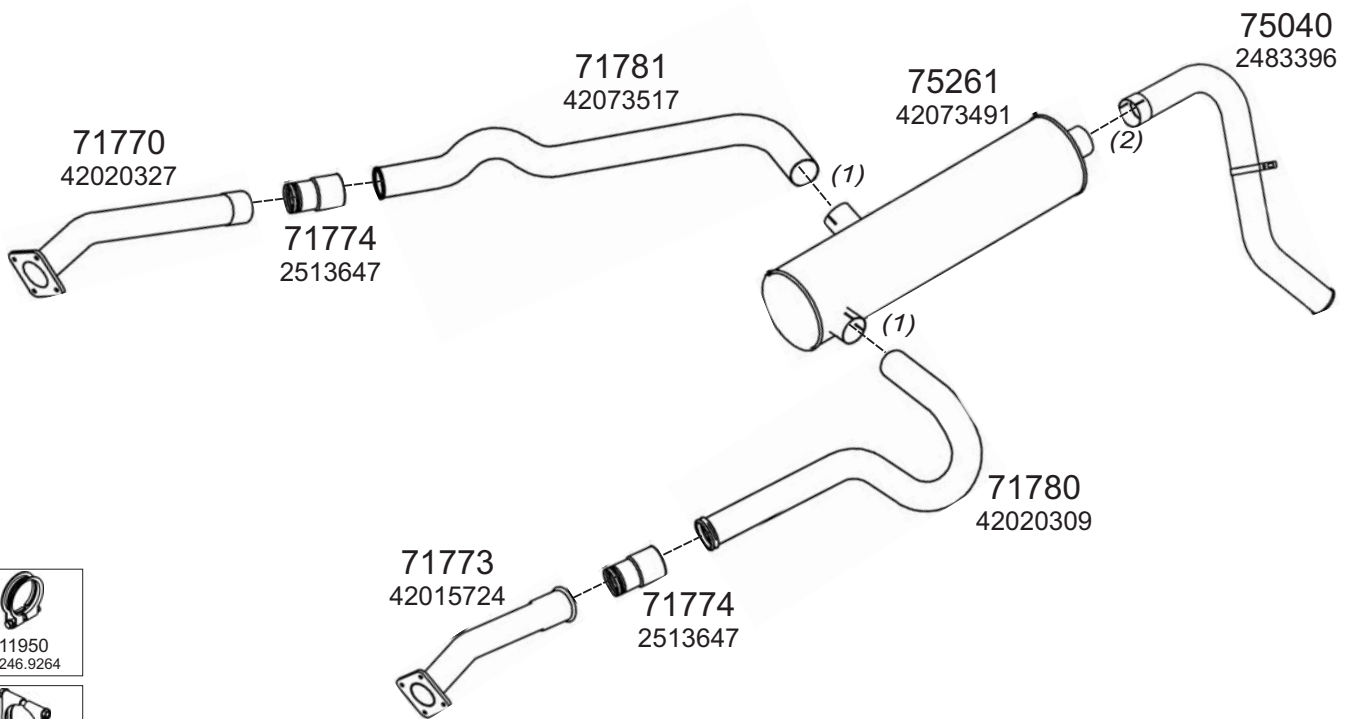

Type / Model IVECO FIAT LHD CAMBIO FULLER 330.35H, 330.35HT

Truck makers part numbers are quoted for reference only.

0301015