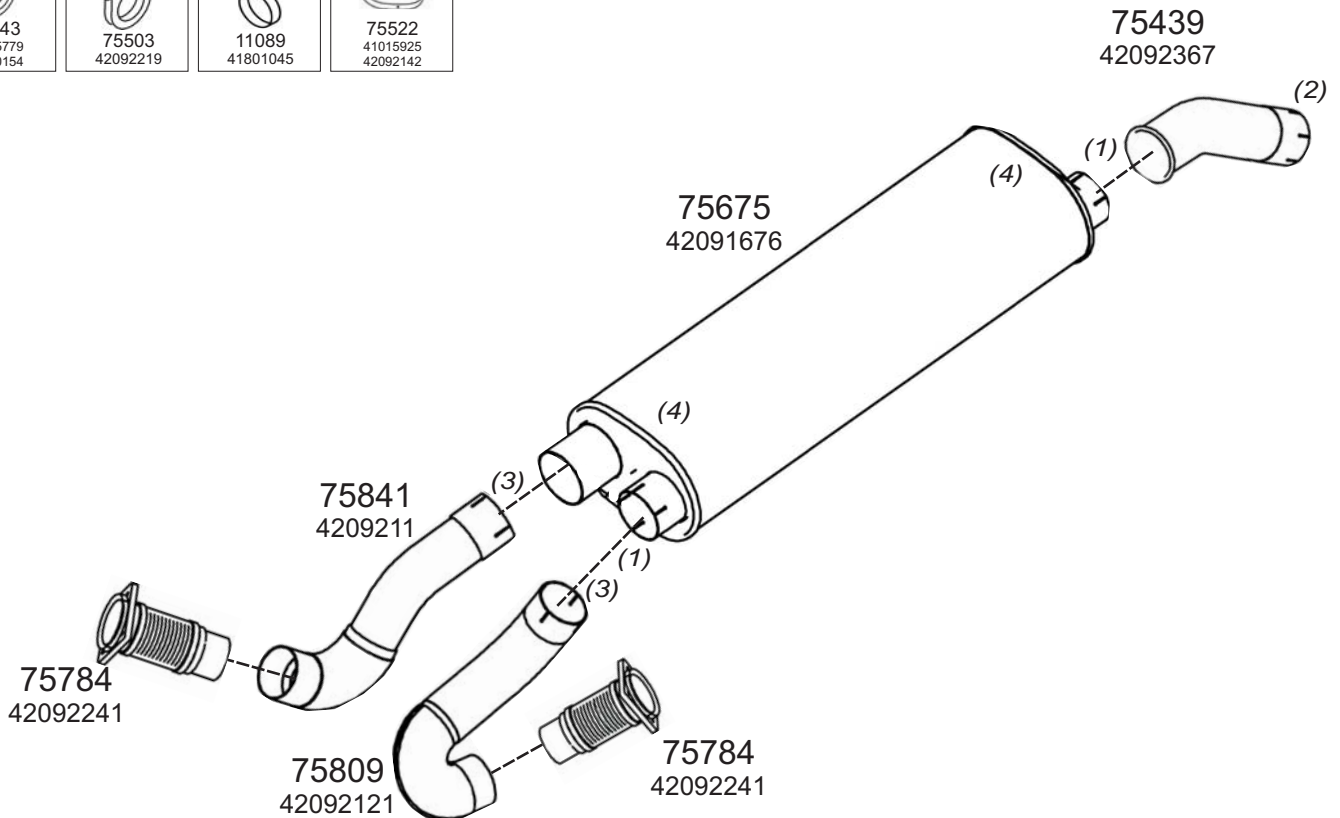

Type / Model IVECO TURBOSTAR LHD 190-48, 240-48, 260-48

Truck makers part numbers are quoted for reference only.

0304001