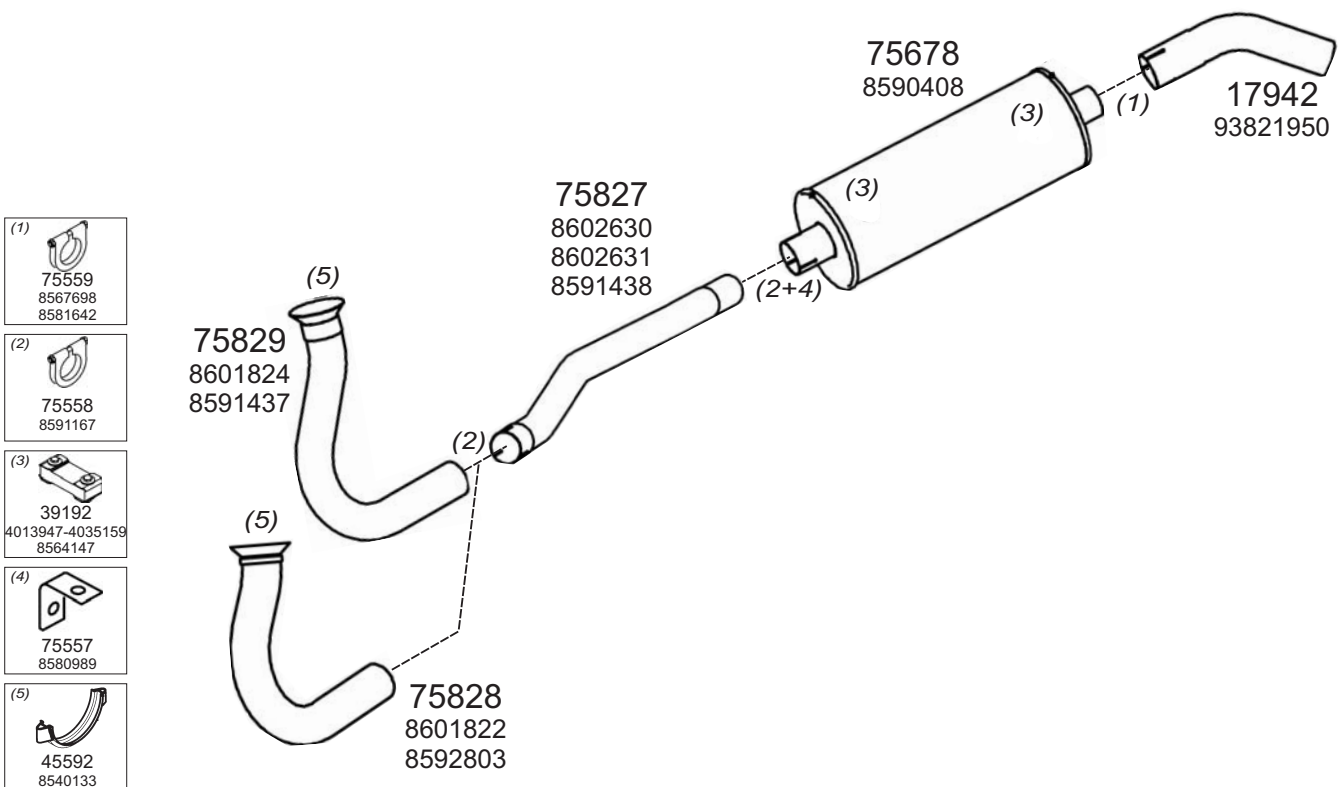

Type / Model IVECO FIAT RHD 1988 TURBO ZETA 60.11, 65.12, 79.12

Truck makers part numbers are quoted for reference only.

0301024