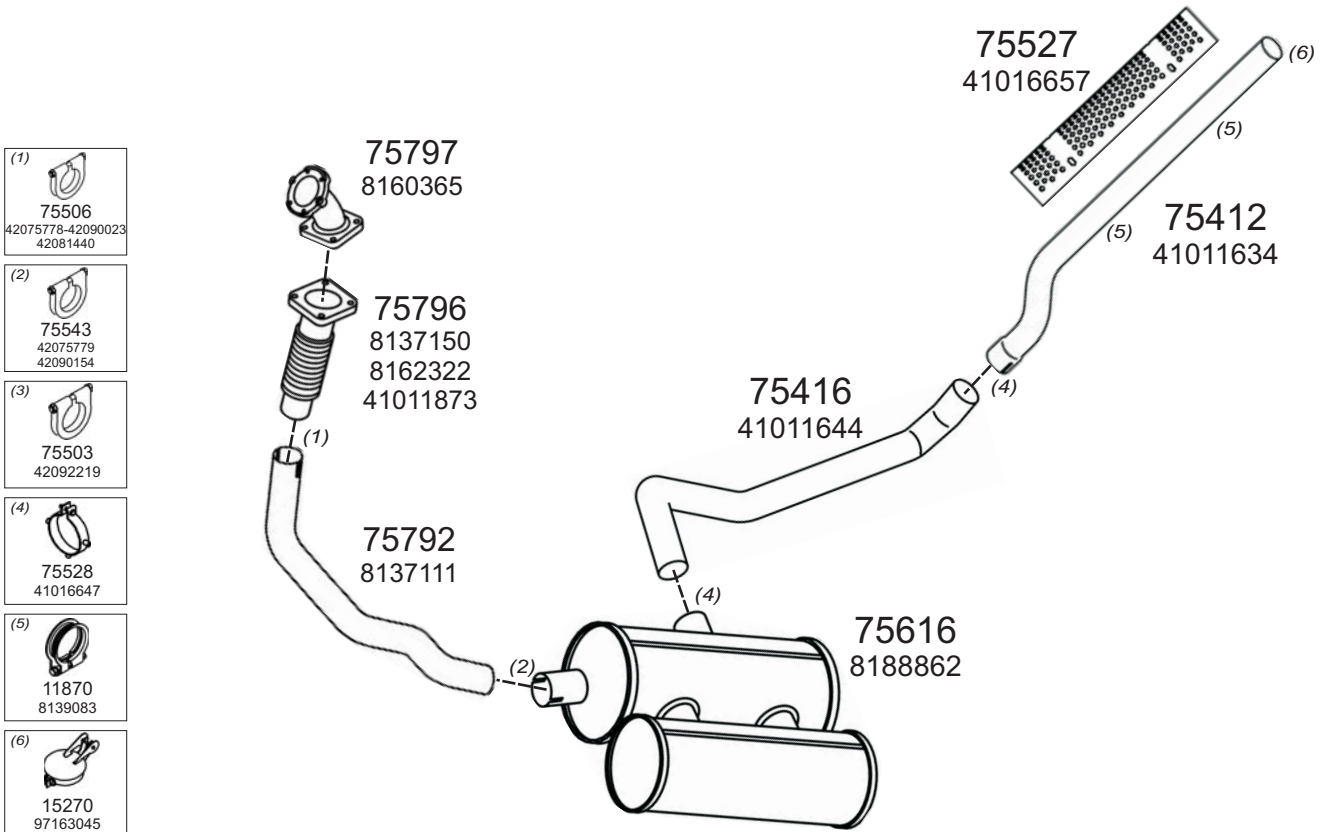

Type / Model IVECO EUROTRAKKER LHD VERTICAL ALL WHEEL DRIVE 190E34, 260E34, 330E34, 380E34, 400E34

Truck makers part numbers are quoted for reference only.

0309002