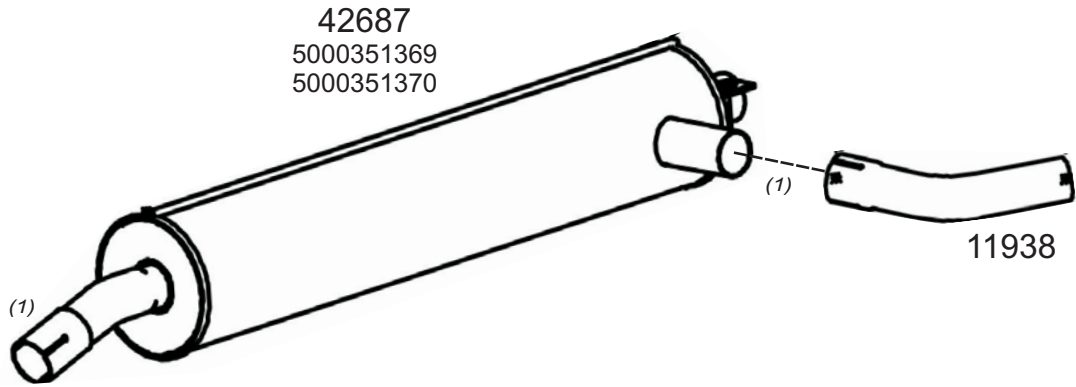

Truck makers part numbers are quoted for reference only.

0516006

Type / Model RENAULT MESSENGER HORIZONTAL LHD JK50, JK60 6Z, JK60A B6, JK90 B6, JK65, 90B6A, JK75 B7, JK75 BOM, JN85 B8, JK55 6Z, JK90 B6Z, JN90 B8, JK90 B7