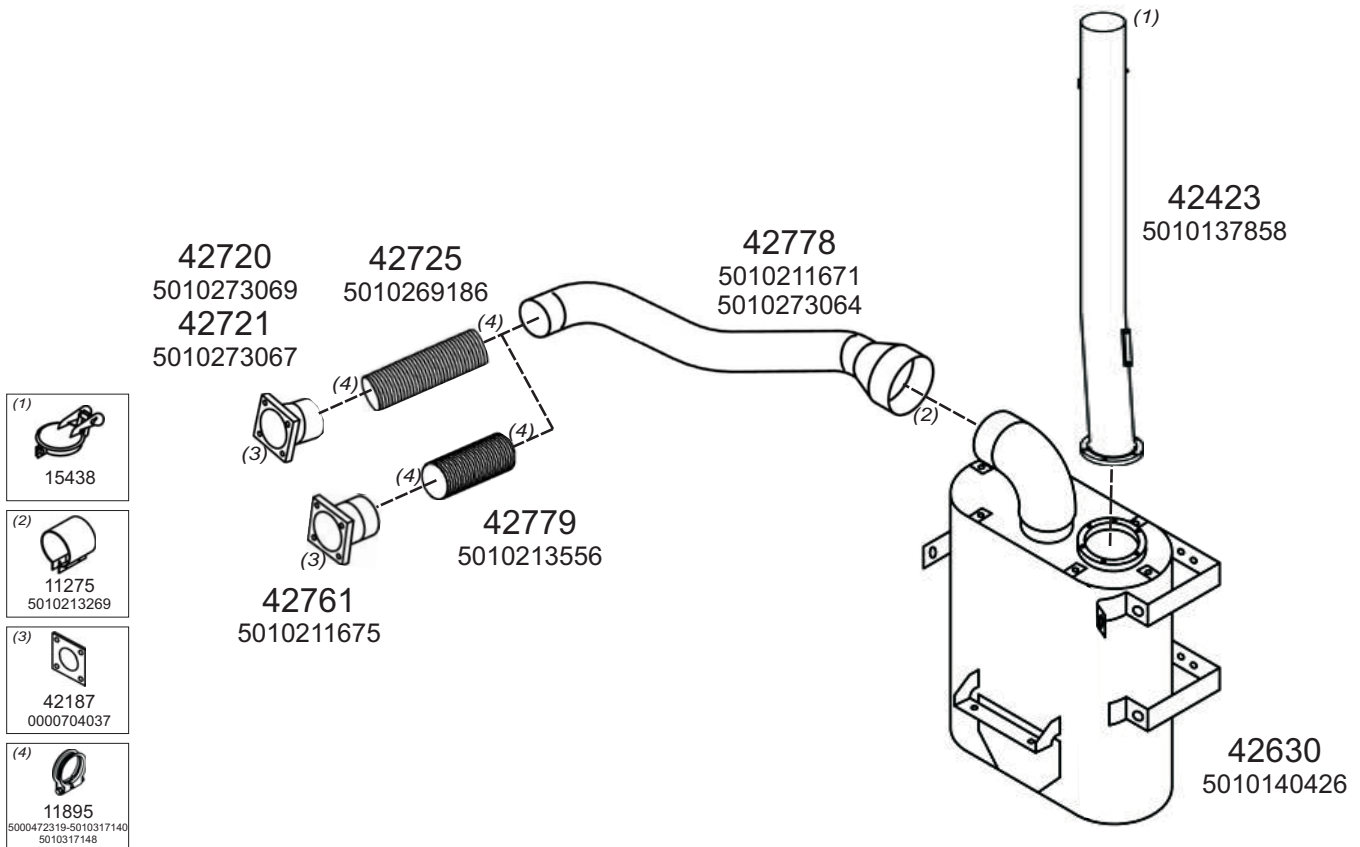

Type / Model RENAULT MAGNUM HORIZONTAL EURO2 AE385TI, AE420TI