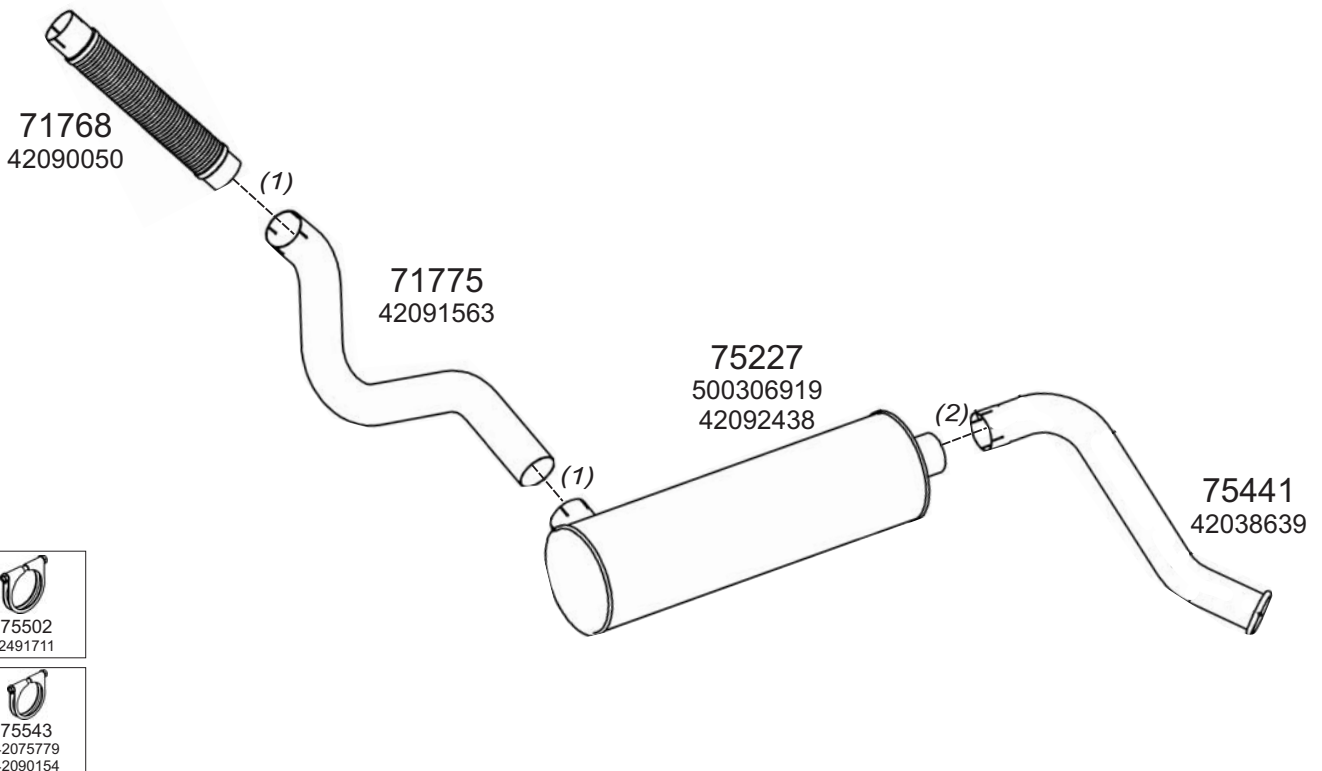

Type / Model IVECO FIAT LHD 330.36 TURBO

Truck makers part numbers are quoted for reference only.

0301016