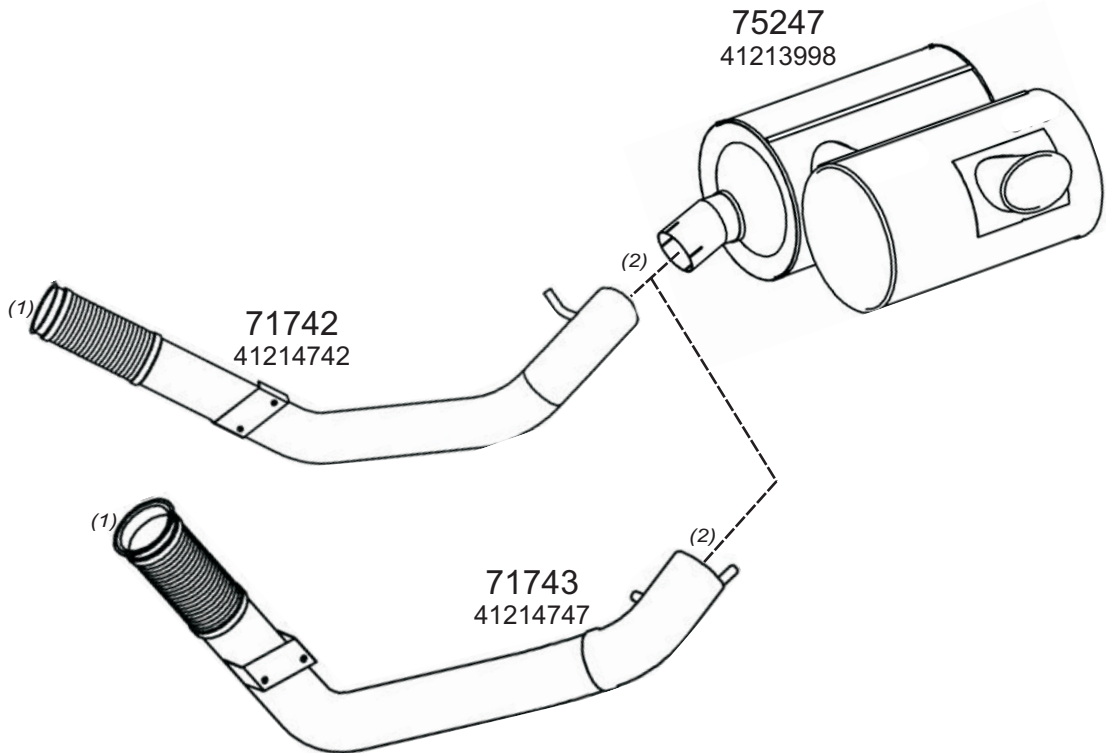

Type / Model IVECO EUROTRAKKER CURSOR LHD HORIZONTAL Wb3200, 260E38, 260E44, Wb3500, 260E38, 260E44, 260E48, Wb3800, 190E38, 190E44, Wb3820, 260E38, 260E44, 260E48, Wb4200, 190E38, 190E44, 260E38, 260E44, 260E48, Wb4500 190E38, 190E44, 260E38, 260E44, 260E48, Wb4800, 260E38, 260E44, 260E48