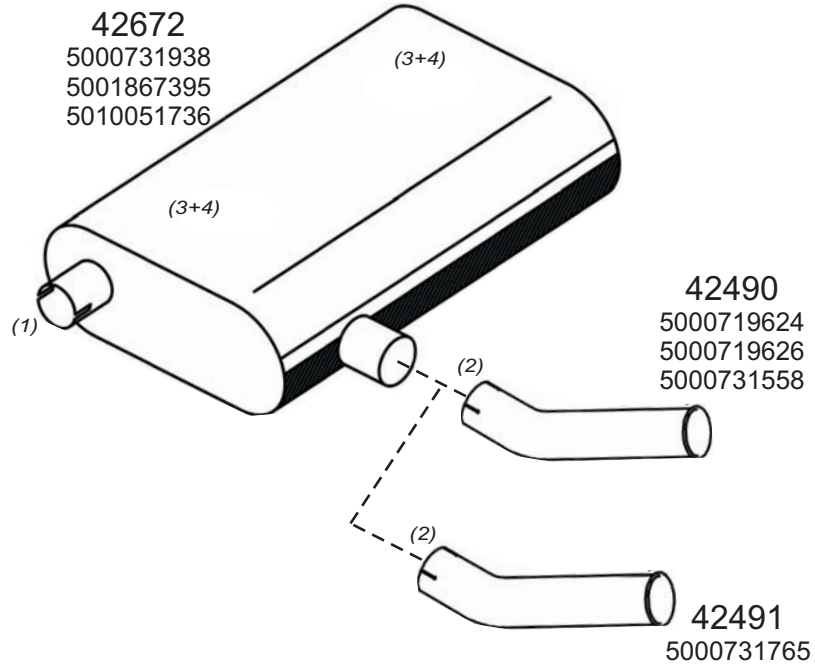

(1)
11883
0000796219-5010140898
5010317399

(2)
11895
5000472319-5010317140
5010317148

(3)
X2
42570
5000719605

(4)
X4
42574
5000750518

Type / Model RENAULT C-CLASS HORIZONTAL LHD Gb231, Gc231, Gf231, Gr231, Tb231, TF231D, GRH235, GRH235R

Type / Model

Truck makers part numbers are quoted for reference only.

0503004