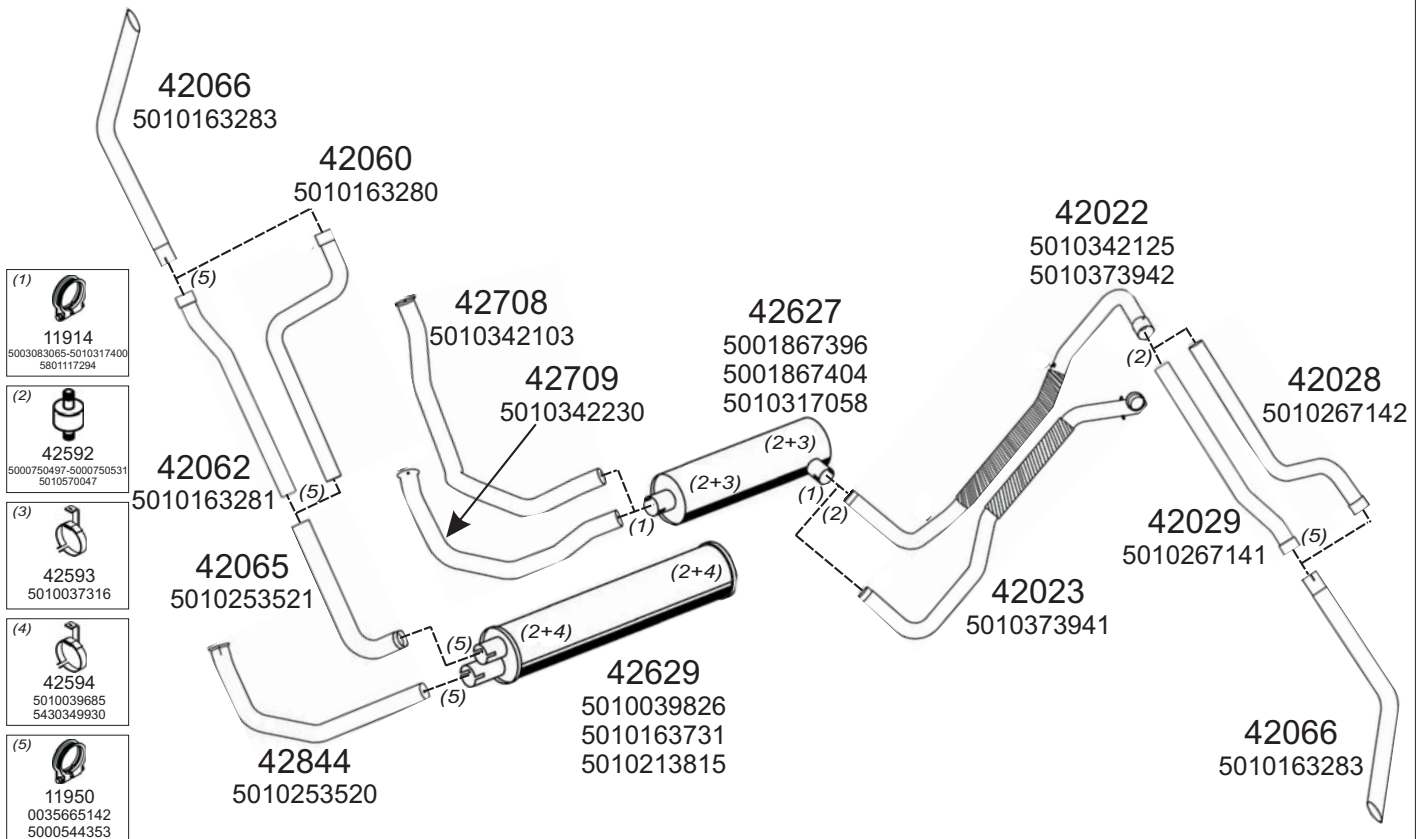

Type / Model RENAULT MIDLINER VERTICAL LHD EURO 1,2 S150, S180, S210

Truck makers part numbers are quoted for reference only.

0517010