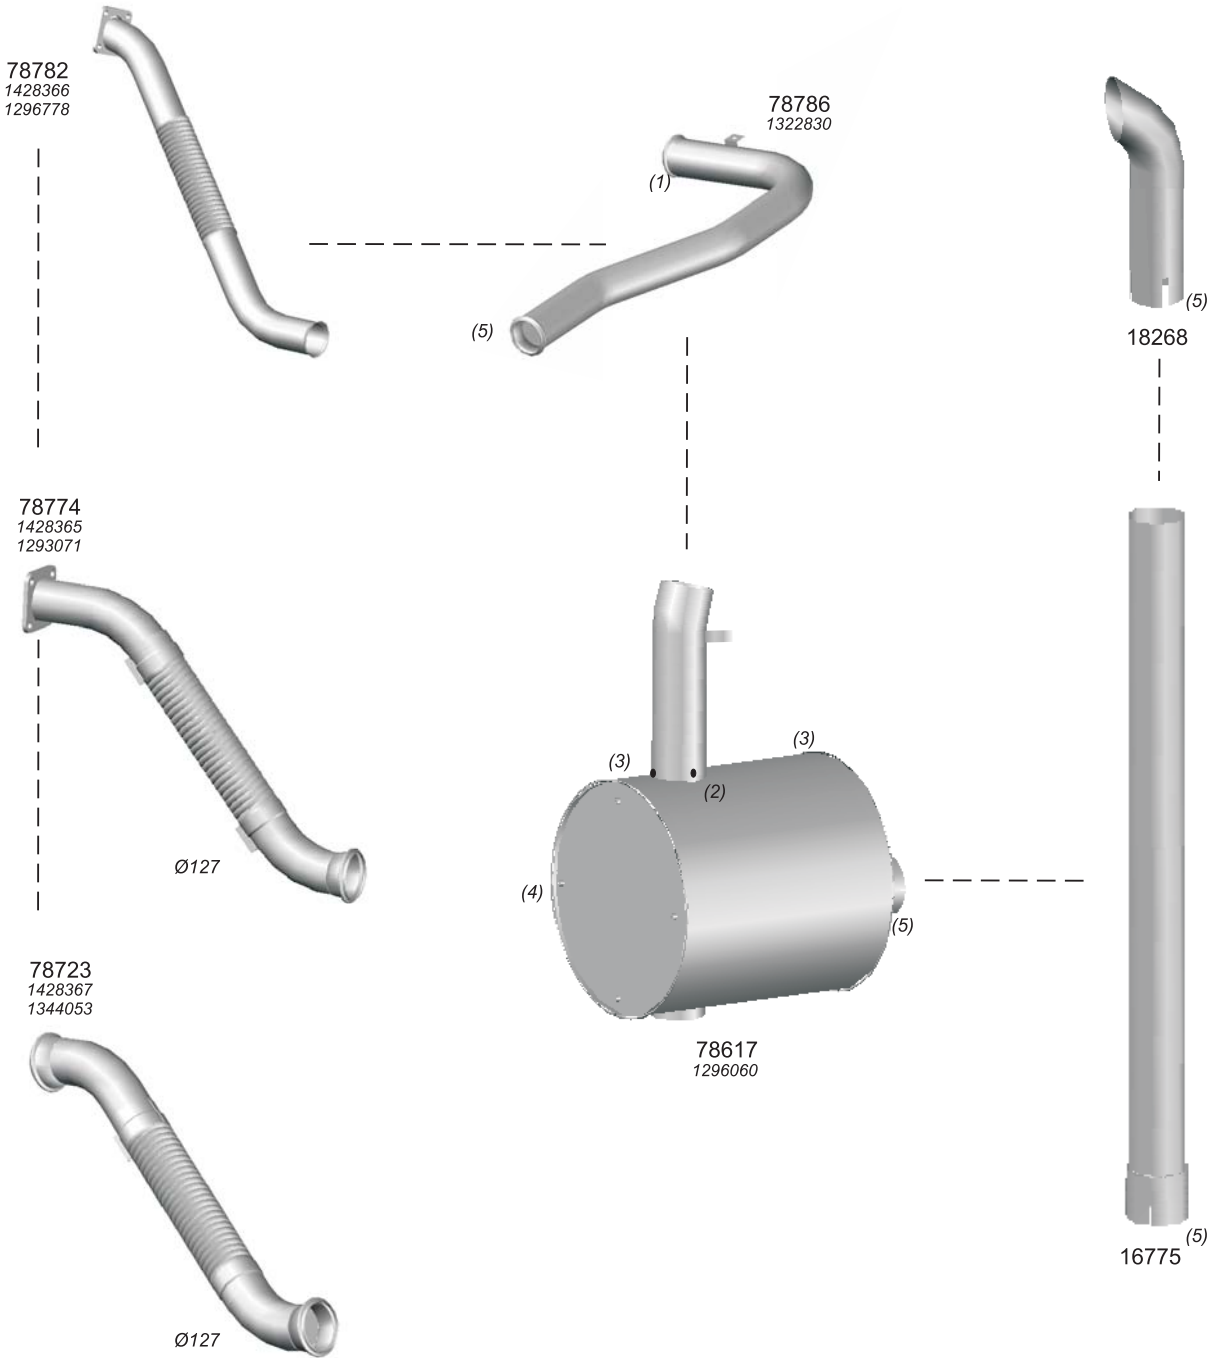

1		78539 1452973 117280-3	2		78503 1296055	3		78520 1249187	4		78525 1248785	5		11675 1296068	6		78533 1302930

Type / Model Series 95 XF FA95.480,FT95.480,FAS95.480,FTS95.380,FAT95.380,FAT95.430,FAT95.480,FTT95.480

Truck makers part numbers are quoted for reference only.