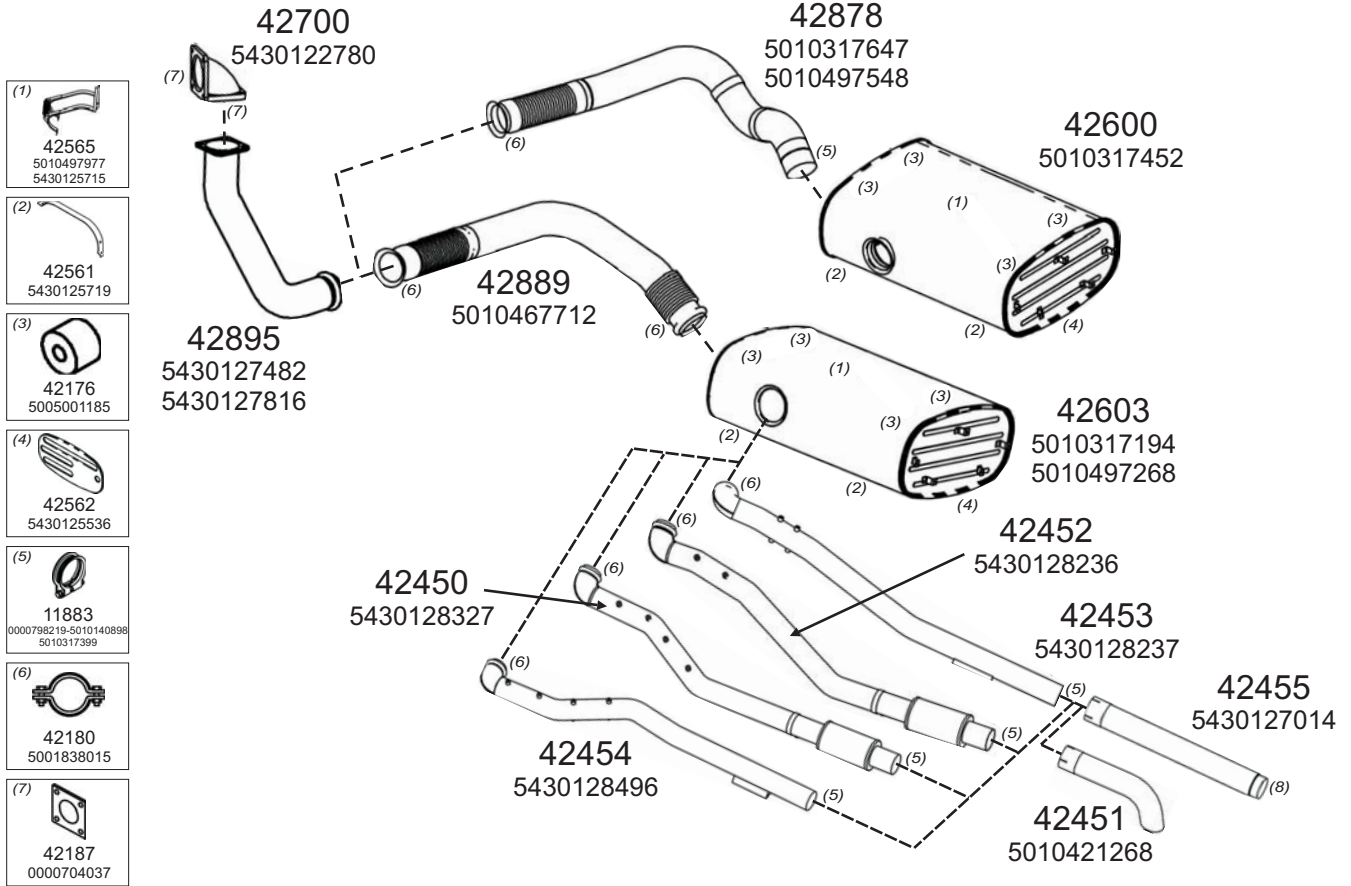

0508001

Type / Model RENAULT KERAX HORIZONTAL LHD 2000

Type / Model RENAULT KERAX HORIZONTAL LHD 2000

Truck makers part numbers are quoted for reference only.

0508002

Type / Model RENAULT KERAX VERTICAL LHD 2000