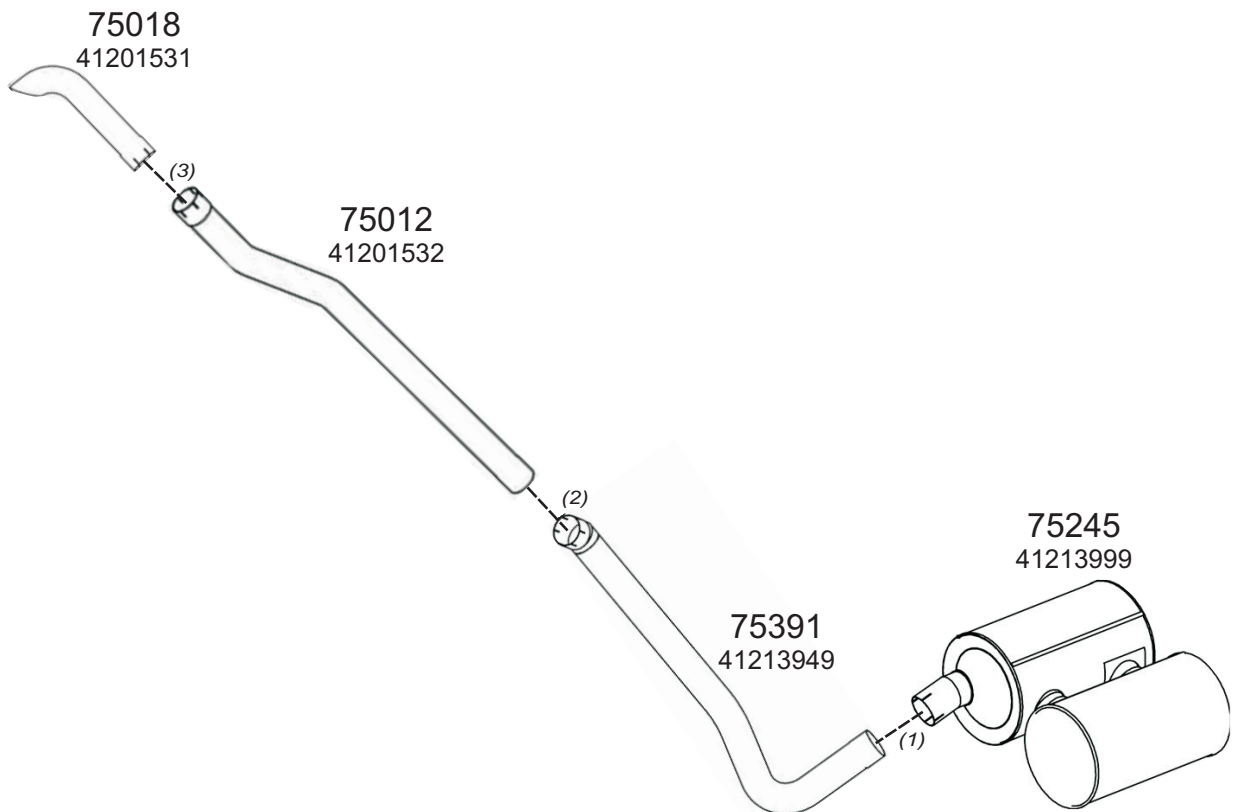

Type / Model IVECO EUROTRAKKER CURSOR LHD VERTICAL WB3200, 3820, 380E38

Truck makers part numbers are quoted for reference only.

0309004