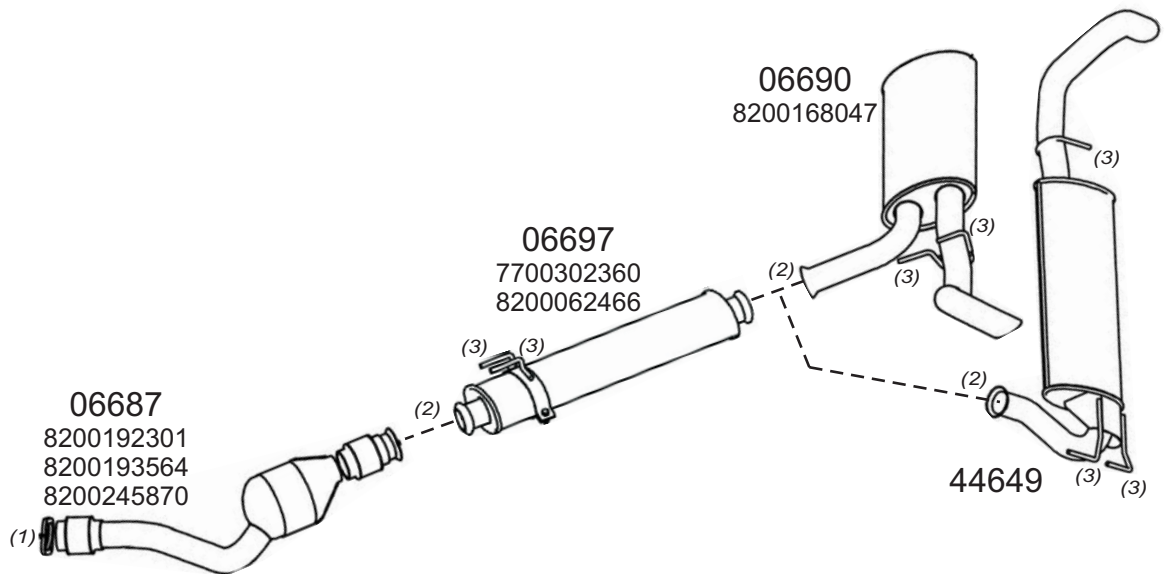

Type / Model RENAULT MASTER LL HORIZONTAL LHD/RHD 2.2 LTR. TURBO DIESEL 2188 CC. 115HP, 85 KW G9T