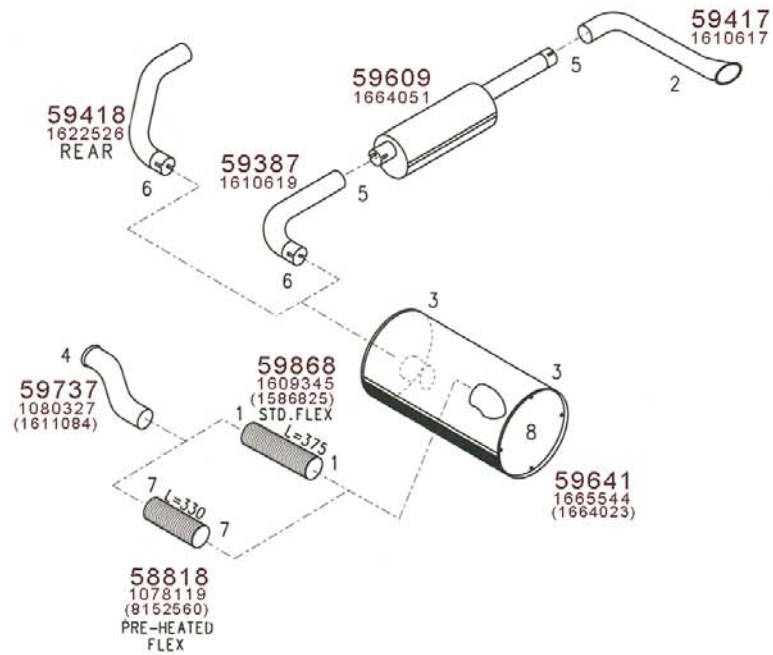

- 1
  11879
  (1589141)
- 2
  59551
  1591487+1571991
- 3
  59510
  1589293
- 4
  59525
  1624612
- 5
  19879
  1581047
- 6
  11881
  1083881
- 7
  59508
- 8 (ALU)
  59513
  1605164
  3943974
- 59164
  1588971
  (INOX)

Type / Model F 16 4X2, 6X2, 6X4