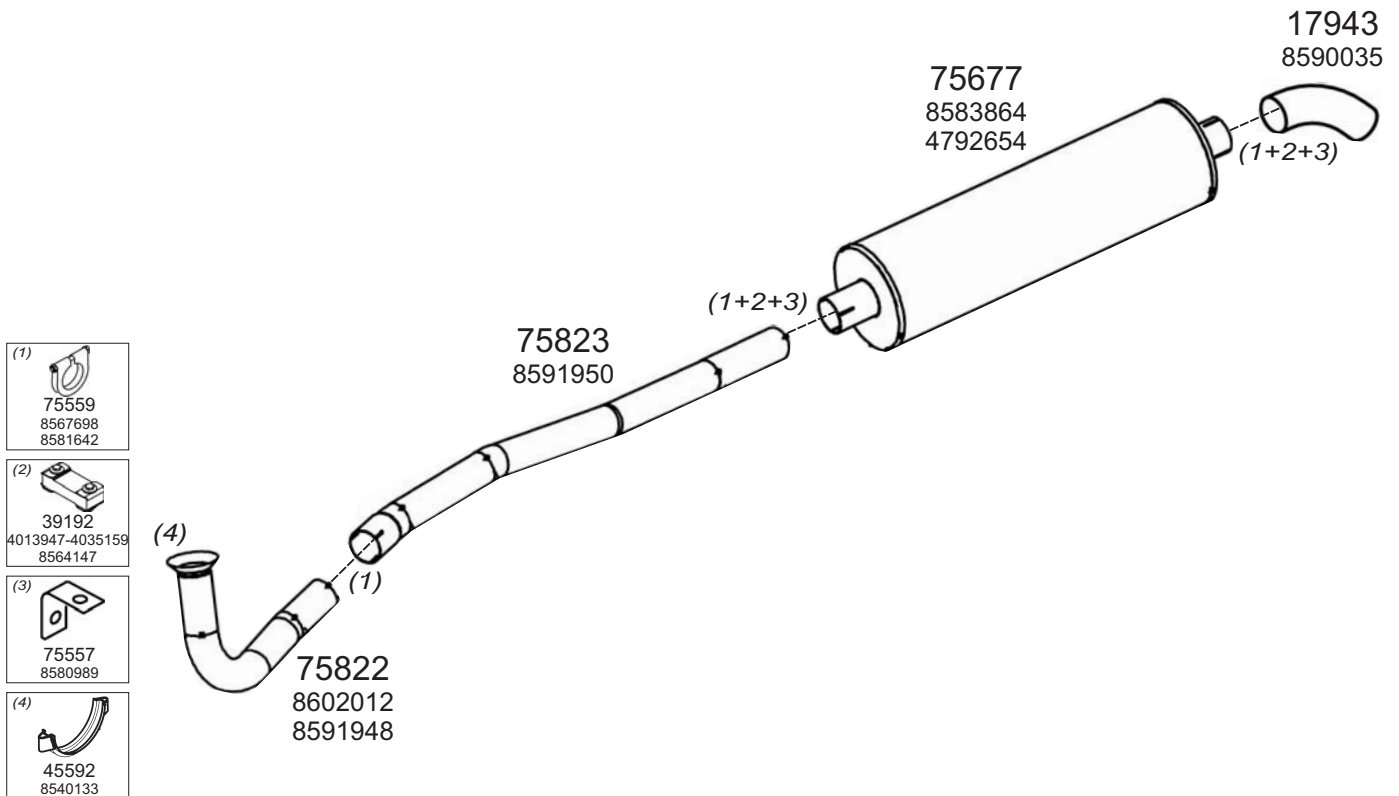

Type / Model IVECO FIAT RHD SERIE IV ZETA 79.13, 79.14, 109.14

Truck makers part numbers are quoted for reference only.

0301023