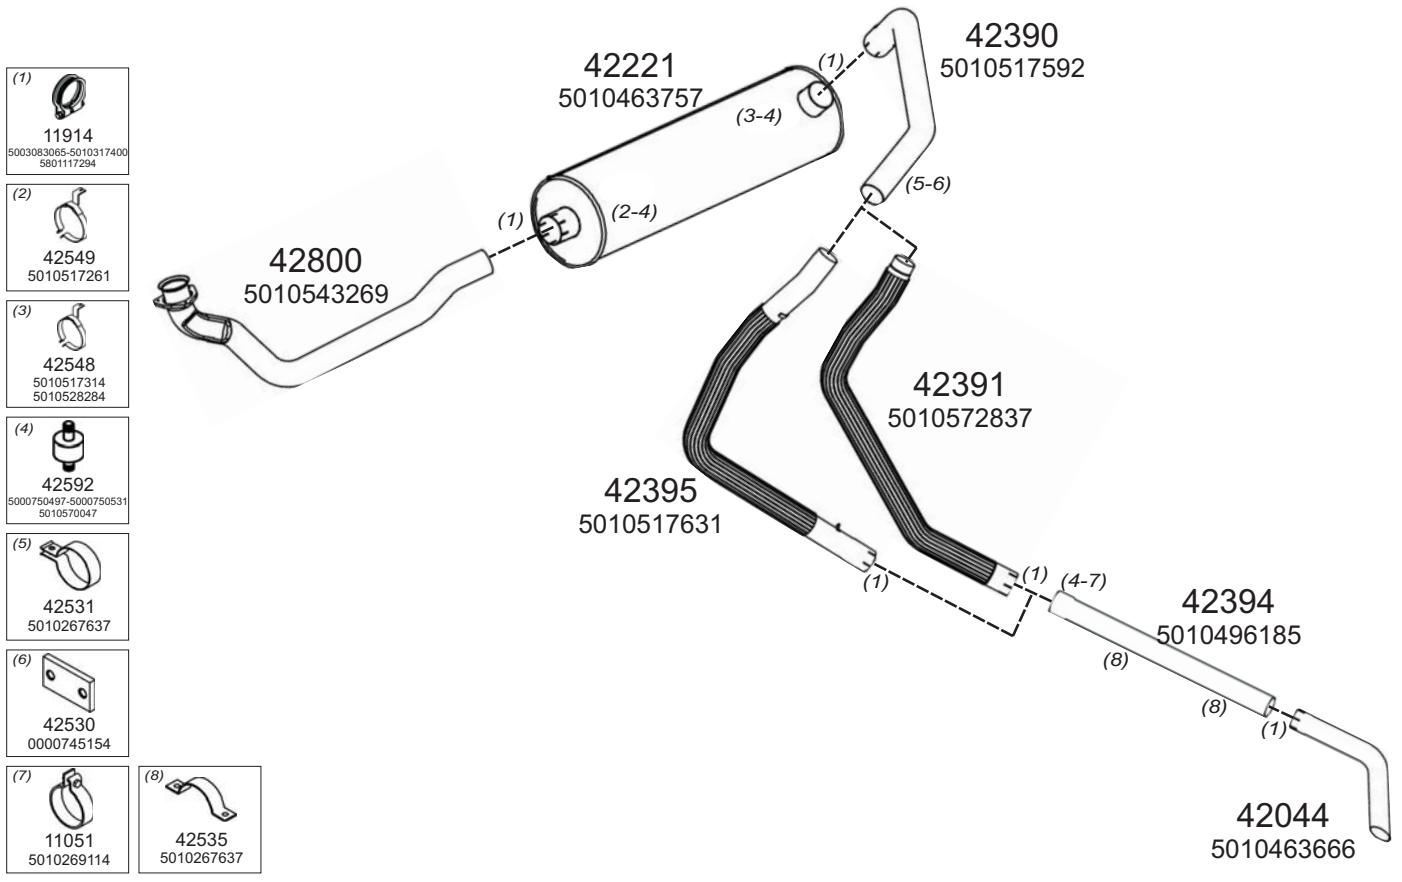

Type / Model RENAULT MIDLUM VERTICAL LHD 220HP Wb3300, 3600, 3900, 4500