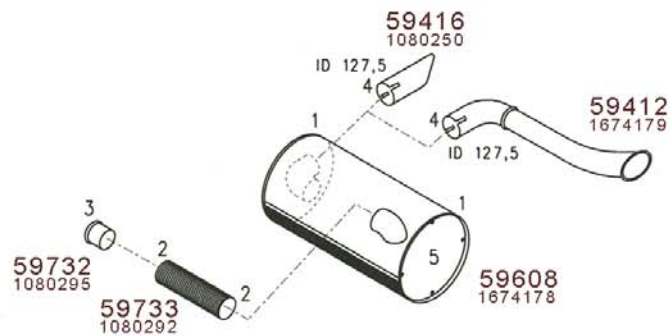

- 1
  59510
  1589293
- 2
  11879
  (1589141)
- 3
  59525
  1624612
- 4
  11867
- 5 (ALU)
  59513
  1605164
  3943974
- ALT. 5
- 59164
  1588971
  (INOX)

Type / Model F 16 4X2, 6X2, 6X4

Truck makers part numbers are quoted for referance only.