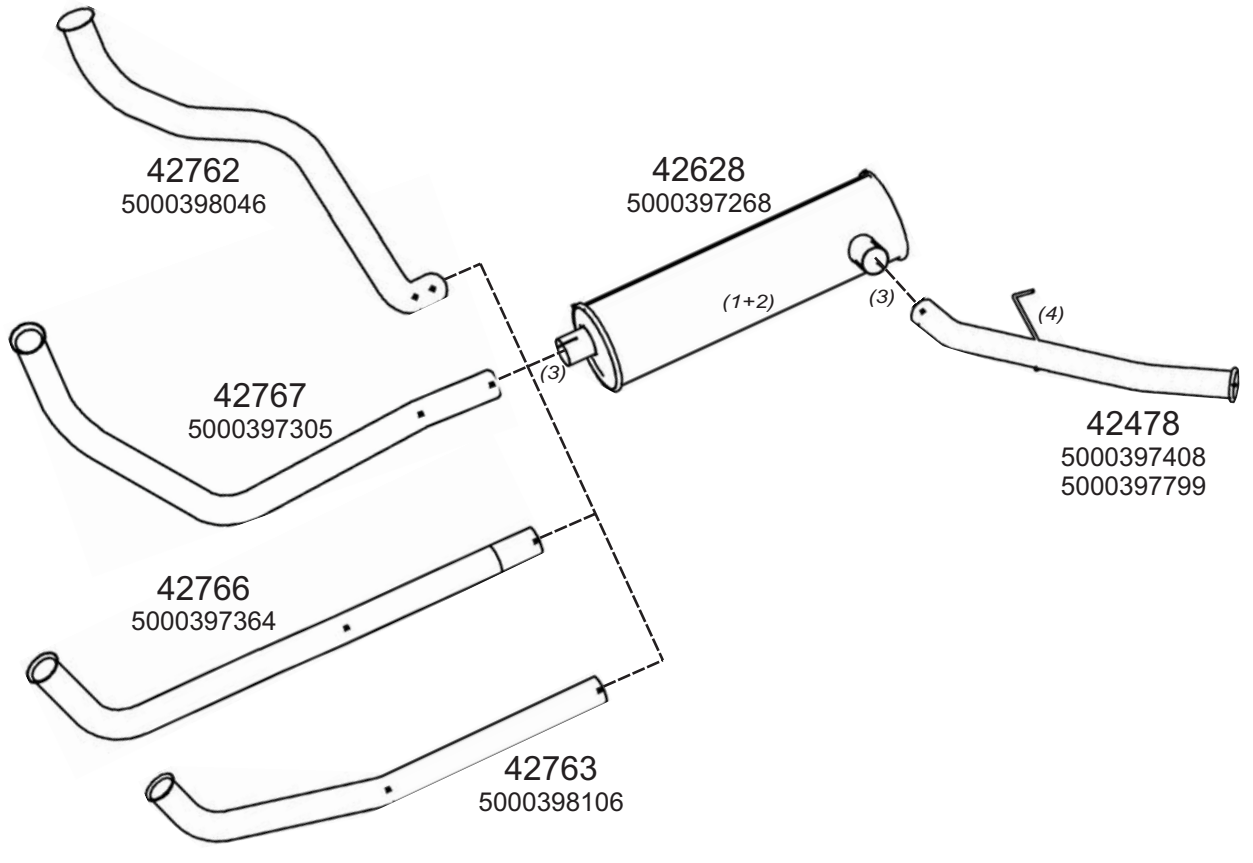

0516003

Type / Model RENAULT MESSENGER HORIZONTAL LHD B90, B110, B120

Type / Model RENAULT MESSENGER HORIZONTAL LHD EURO1,2 B110

Truck makers part numbers are quoted for reference only.

0516004

Type / Model RENAULT MESSENGER HORIZONTAL LHD B110, B120