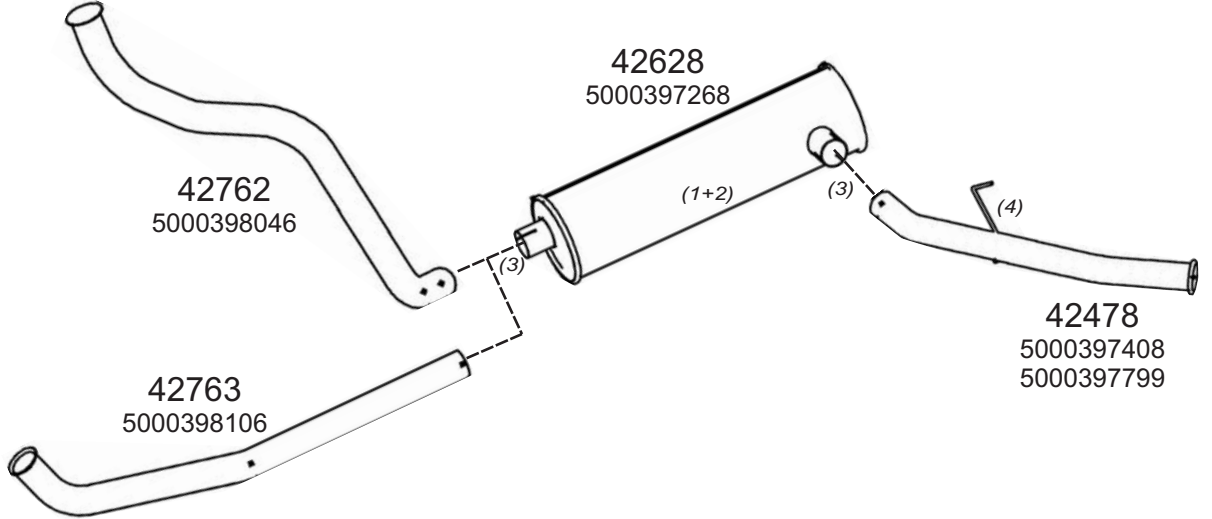

0516003

Type / Model RENAULT MESSENGER HORIZONTAL LHD B90, B110, B120

Type / Model RENAULT MESSENGER HORIZONTAL LHD EURO1,2 B110

Truck makers part numbers are quoted for reference only.

0516004

Type / Model RENAULT MESSENGER HORIZONTAL LHD B110, B120