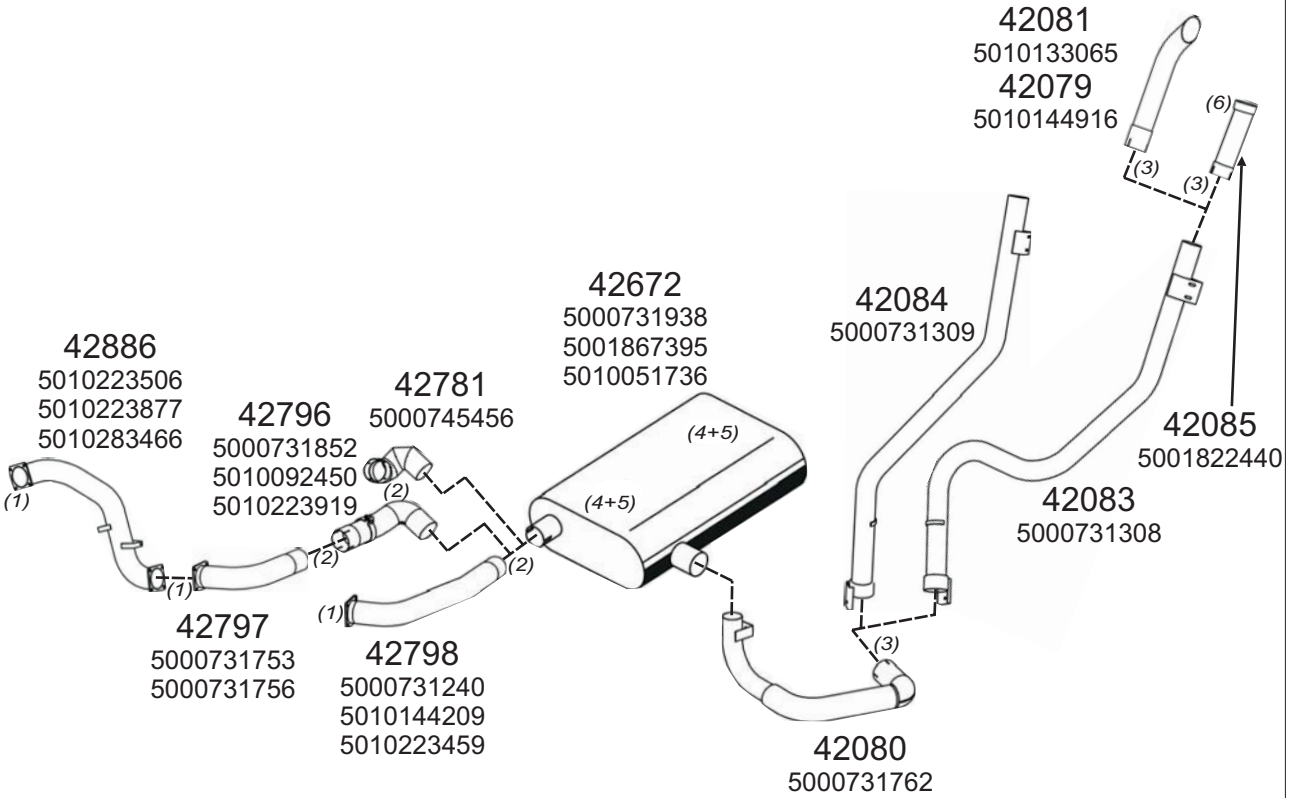

Type / Model RENAULT MANAGER HORIZONTAL LHD G210, 1990 G230SP

Type / Model RENAULT MANAGER VERTICAL LHD G210 1990 G230SP