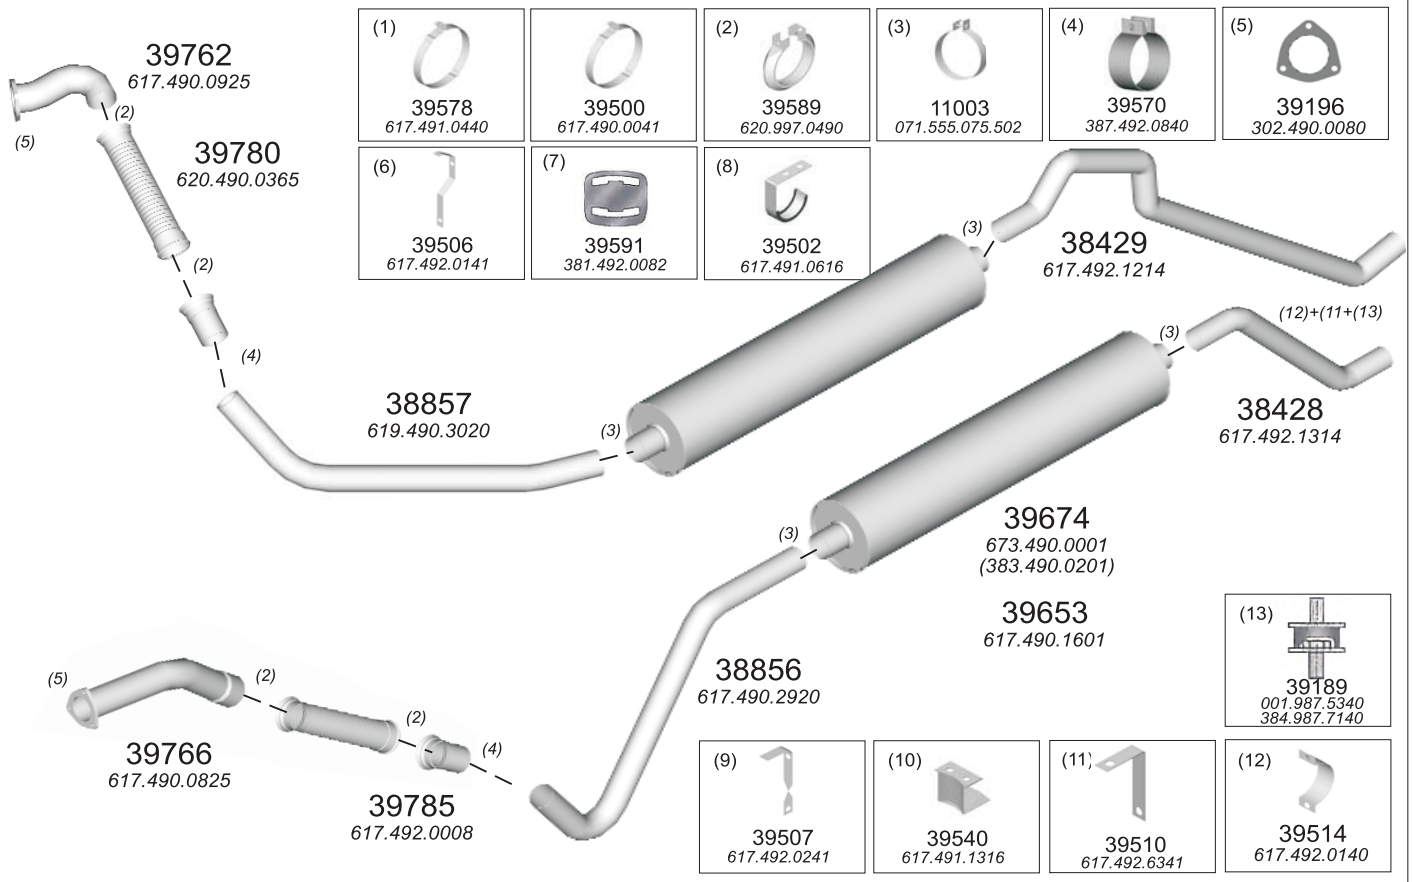

Type / Model Mercedes 2222K.