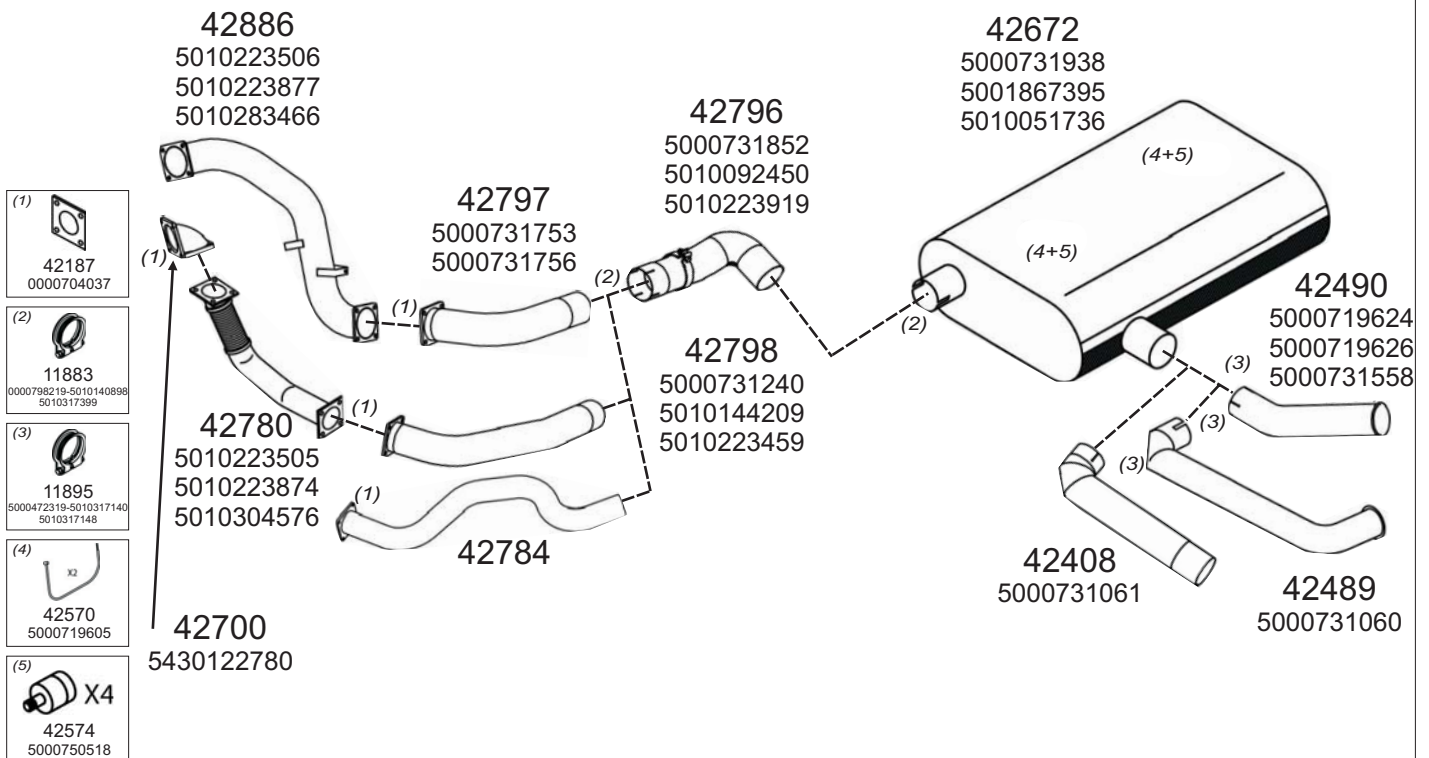

0511004

Type / Model RENAULT MANAGER HORIZONTAL LHD G260, G290

Type / Model RENAULT MANAGER VERTICAL LHD G260, G290

Truck makers part numbers are quoted for reference only.

0511005

Type / Model RENAULT MANAGER HORIZONTAL LHD G270, G280, G300, G330, G340TI