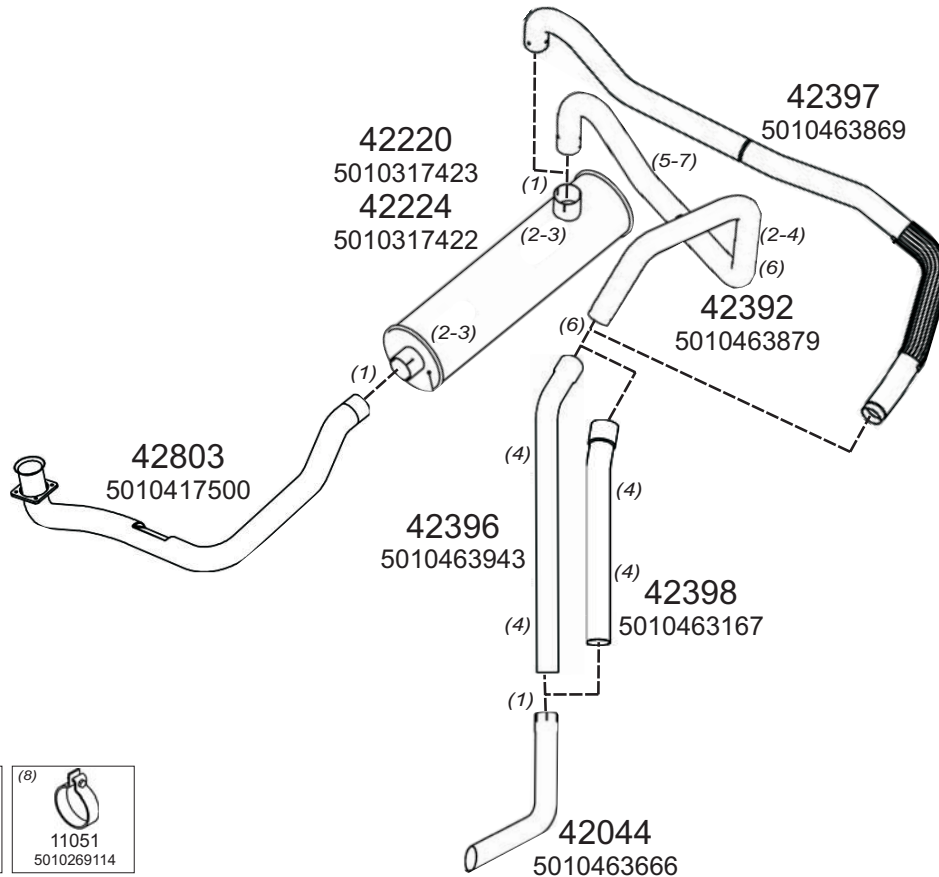

Type / Model RENAULT MIDLUM VERTICAL LHD FAB.NO 43C1, 43C2

Truck makers part numbers are quoted for reference only.

0518004