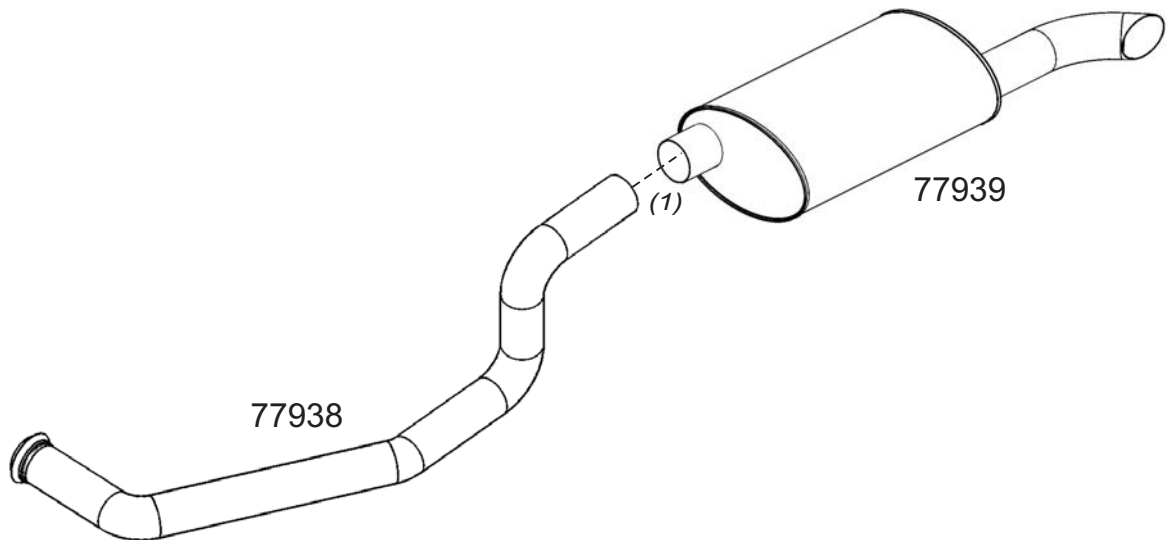

Type / Model CHRYSLER PD 250 SUPER