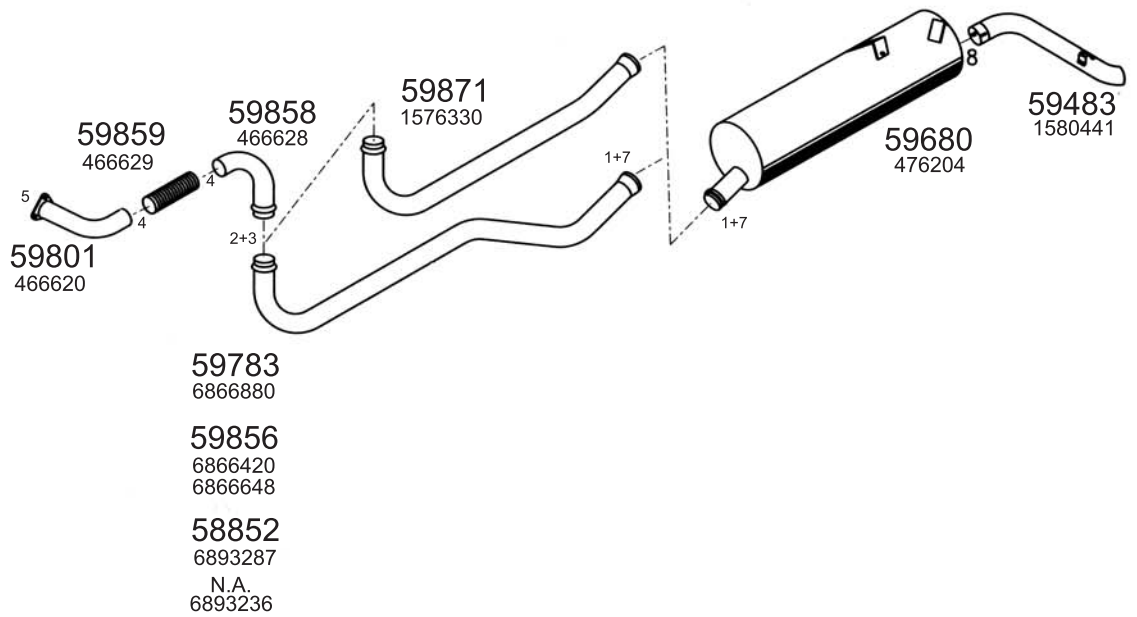

Type / Model F7 TD 70 ENG

Truck makers part numbers are quoted for reference only.