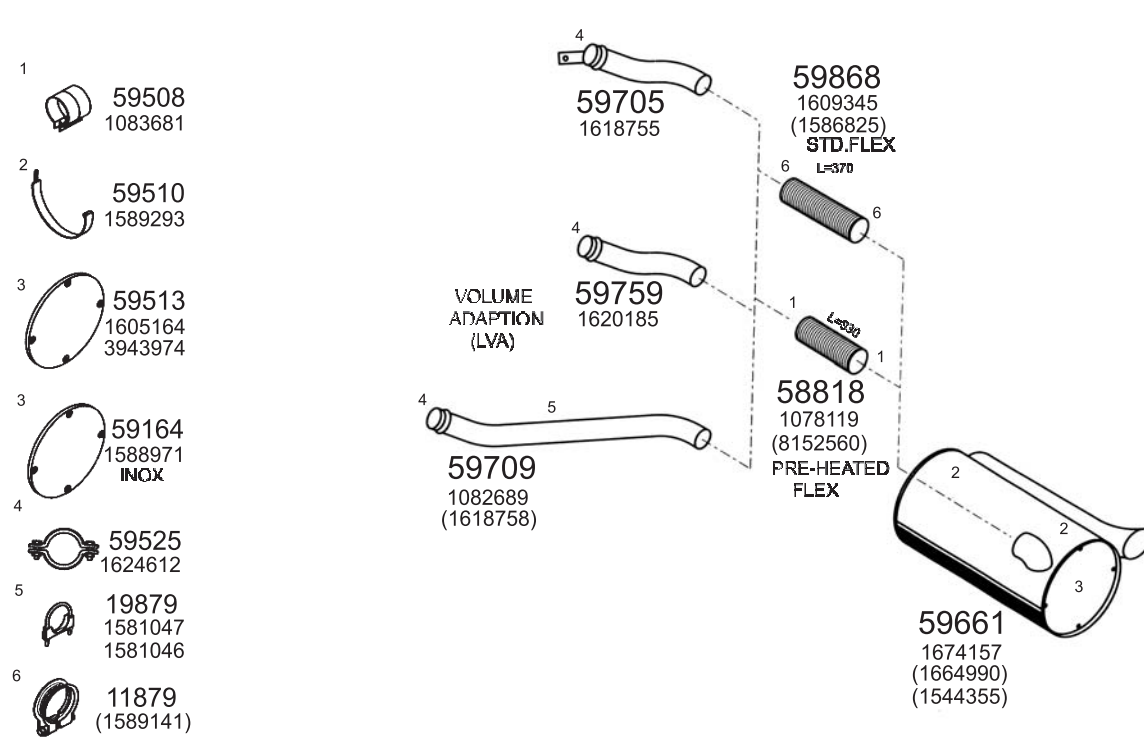

Type / Model F10 (TD 102 ENG.) , F12 (TD 122 ENG./TD 123 ENG.)

Truck makers part numbers are quoted for reference only.