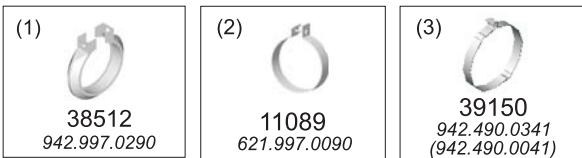

Type / Model Mercedes O345 City bus.