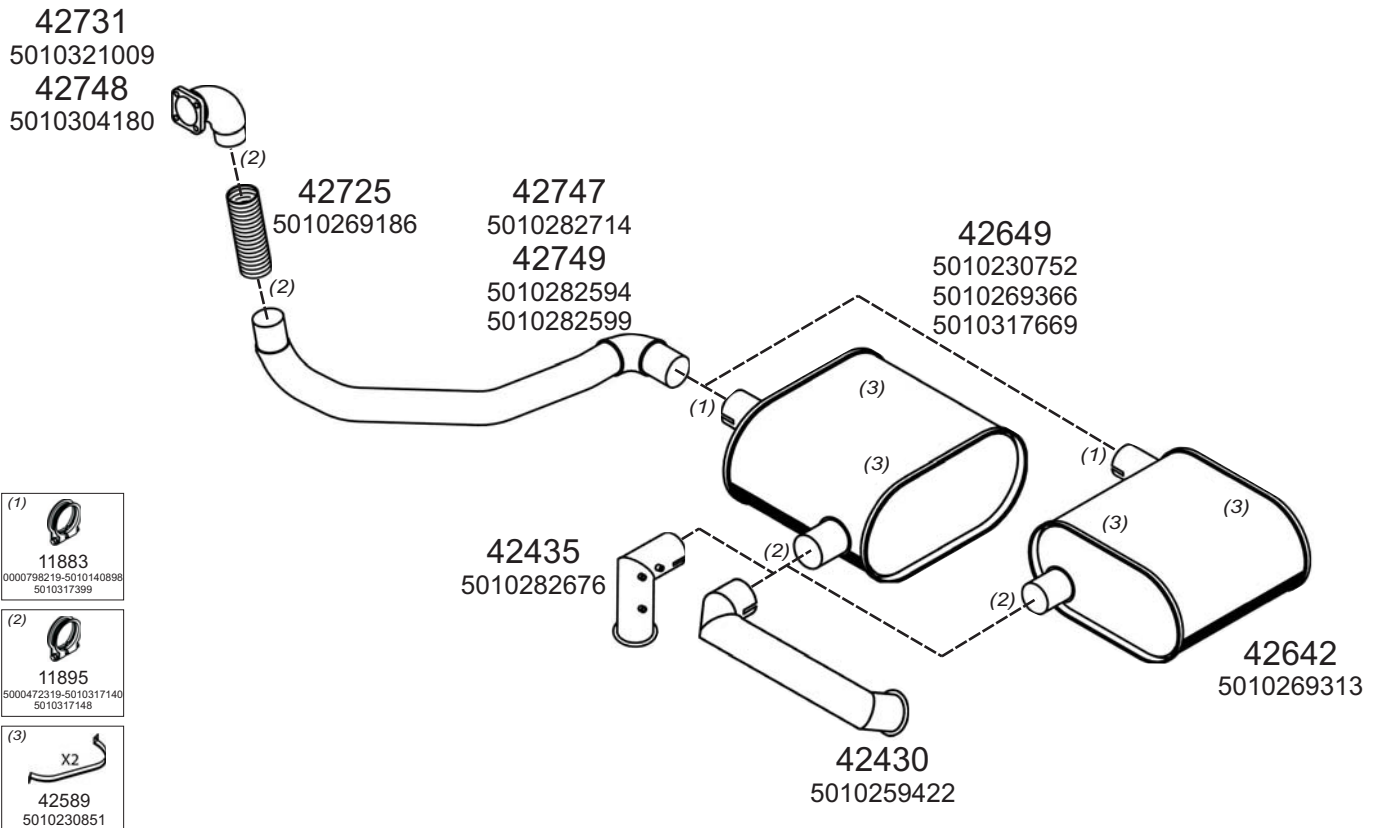

Type / Model RENAULT MANAGER HORIZONTAL LHD G340TI

Truck makers part numbers are quoted for reference only.

0511010