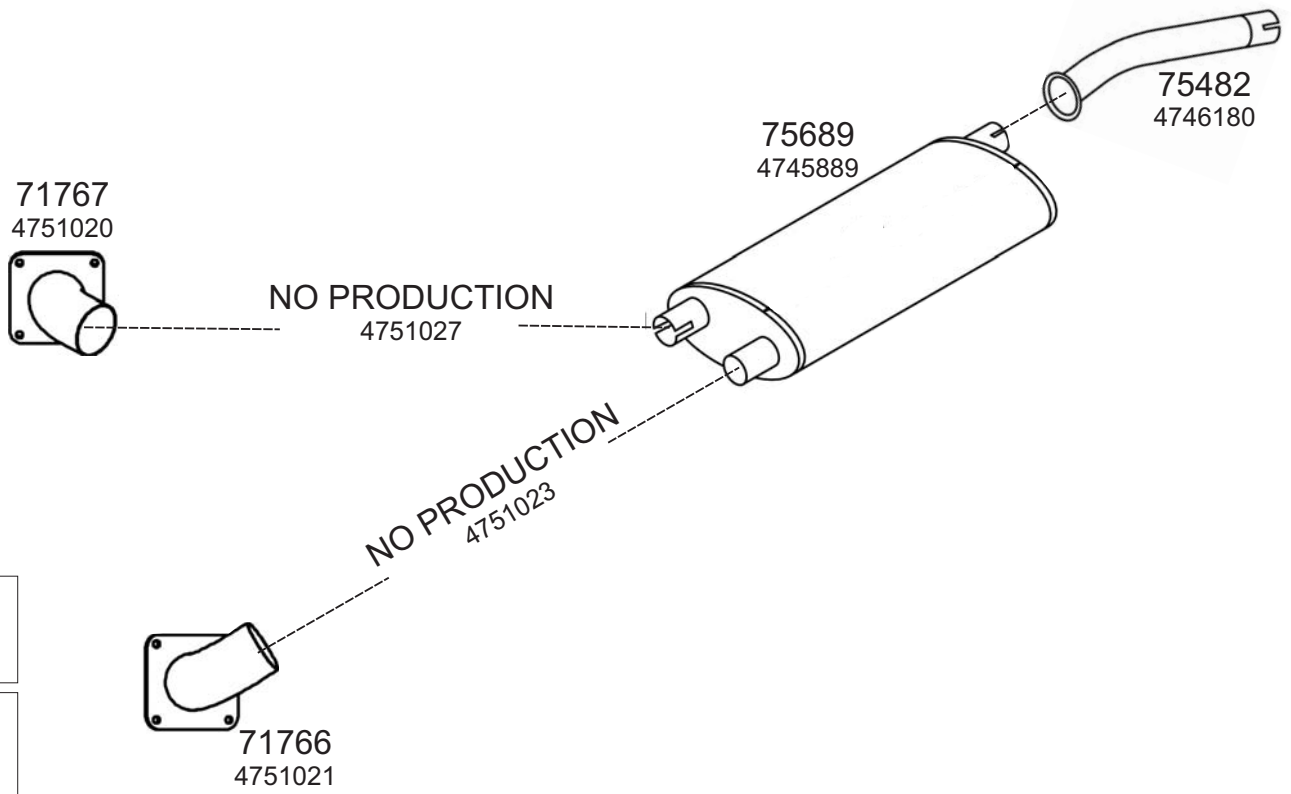

Type / Model IVECO FIAT LHD 170 F33, 170 F33T, 170 F35, 170 F35T, 190 F35

Truck makers part numbers are quoted for reference only.

0301013