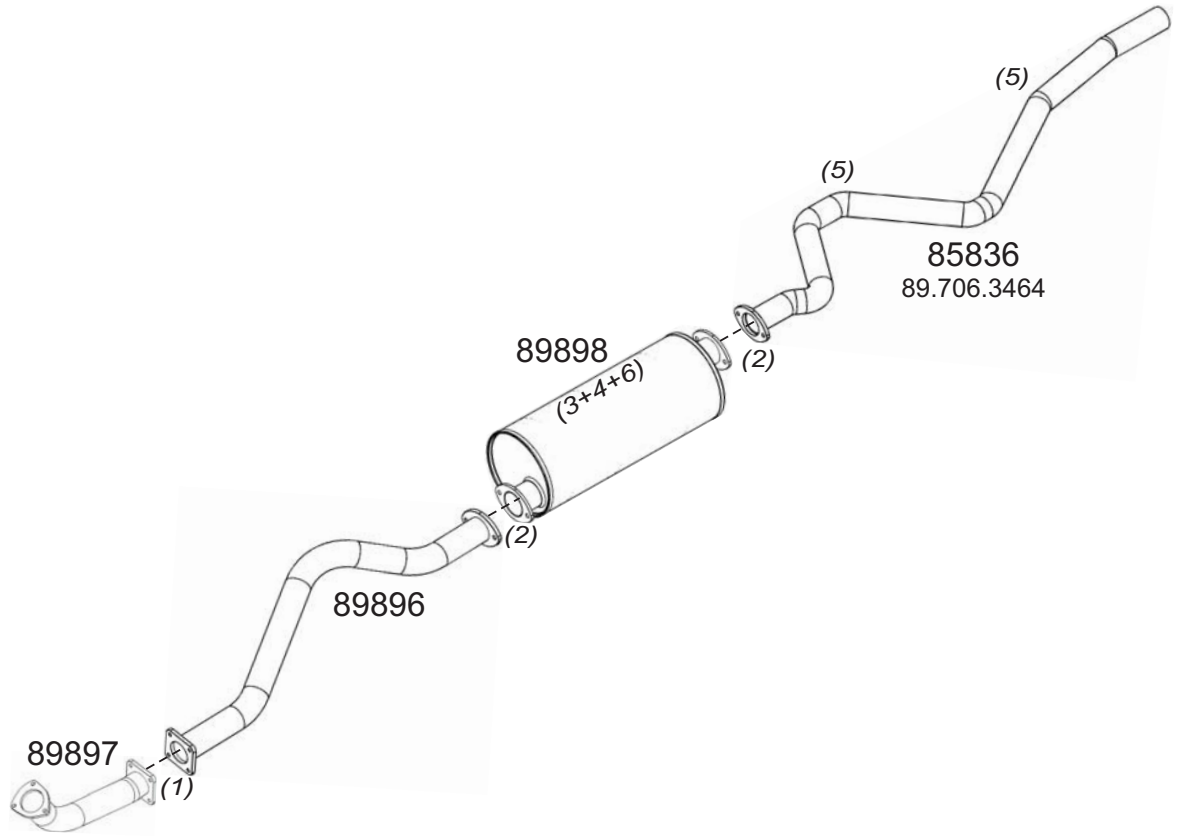

Type / Model ISUZU NPR SUSTURUCU