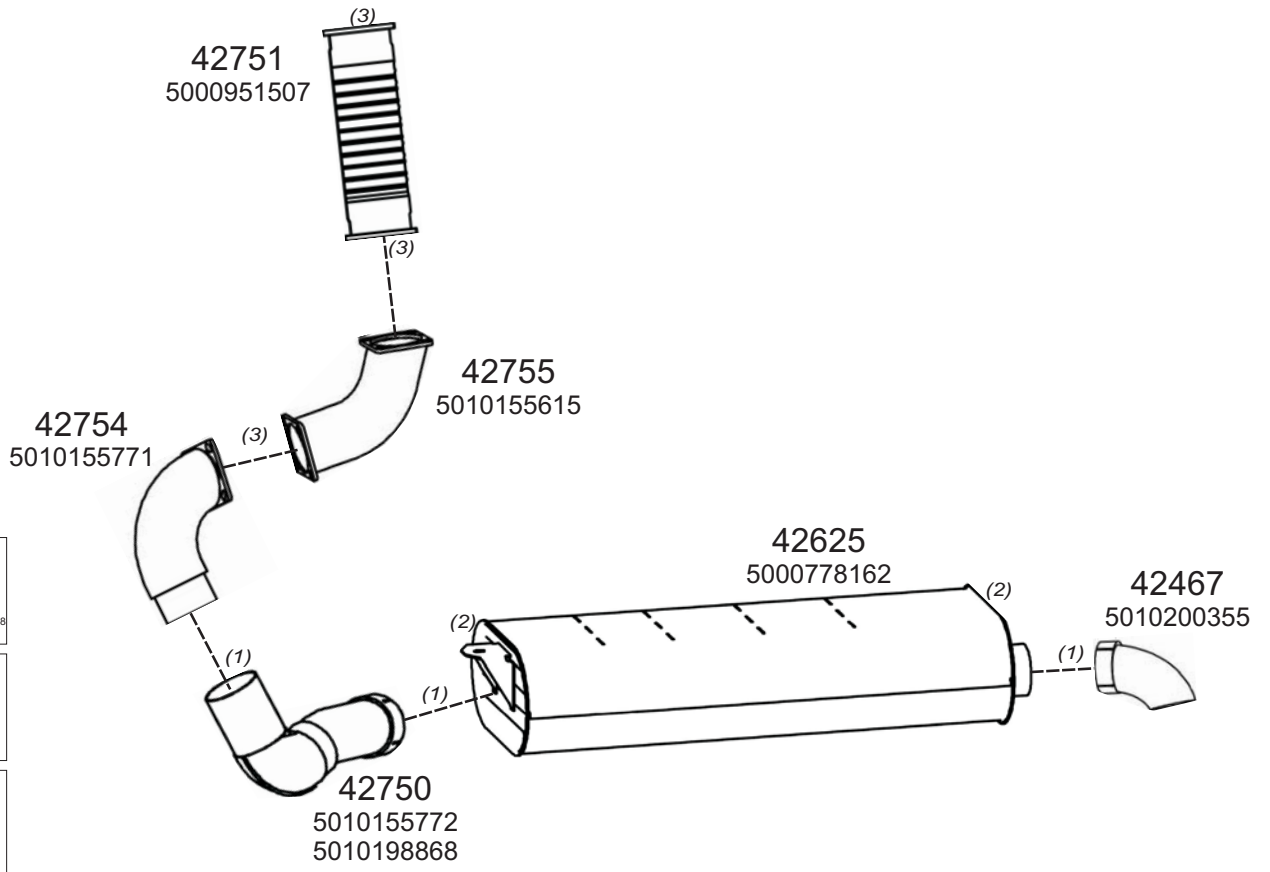

Type / Model RENAULT R312 HORIZONTAL LHD 07/93

Type / Model

Truck makers part numbers are quoted for referance only.

0523001